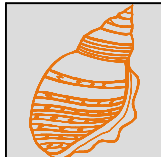

No.	Thread	Length(m)
1.	 Robison Anton Super Brite Poly.Pillow Blue.9059	2.32
2.	 Robison Anton Super Brite Poly.Honey.5547	2.32
3.	 Robison Anton Super Brite Poly.Golden Poppy.5630	7.80

ZOOM 100%

Color Sequence:

Th.1(Pillow Blue.9059)  Th.2(Honey.5547)  Th.3(Golden Poppy.5630) 

Design Name: atw11512hap	Customer Name:	Machine Set: Default	
Size=73.20 mm x 97.70 mm	Stitch No.=8619	ChangeColor No.=2	Trim No.=4

Design Note:

No.	Thread	Length(m)
1.	 Robison Anton Super Brite Poly.Pillow Blue.9059	3.21
2.	 Robison Anton Super Brite Poly.Honey.5547	3.55
3.	 Robison Anton Super Brite Poly.Golden Poppy.5630	11.12

ZOOM 100%

Color Sequence:

Th.1(Pillow Blue.9059)  Th.2(Honey.5547)  Th.3(Golden Poppy.5630) 

Design Name: atw11513hap	Customer Name:	Machine Set: Default	
Size=97.60 mm x 72.00 mm	Stitch No.=6339	ChangeColor No.=2	Trim No.=14

Design Note: