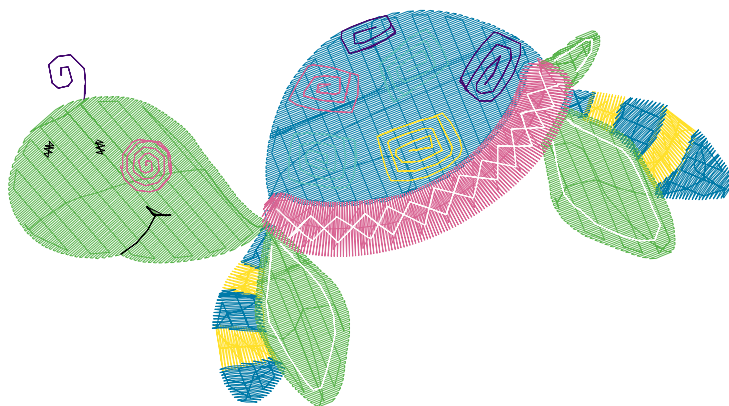

Design Name: atwjtl0341	Customer Name:	Machine Set: Default	
Size=95.7 mm x 52.4 mm (3.77 inch x 2.06 inch) Stitch No.=5642 ChangeColor No.=9 Trim No.=18			

No.	Thread	Length(m)
1.	Floriani Polyester.Amber Yellow.544	0.88
2.	Floriani Polyester.Pretty Blue.PF3433	4.46
3.	Floriani Polyester.Deep Violet Purple.K38	0.06
4.	Floriani Polyester.Lime.229	4.85
5.	Floriani Polyester.Zephyr.601	2.37
6.	Floriani Polyester.Amber Yellow.544	0.21
7.	Floriani Polyester.Seaform.291	0.27
8.	Floriani Polyester.Deep Violet Purple.K38	0.21
9.	Floriani Polyester.Off White.730	0.64
10.	Floriani Polyester.Black.900	0.05

ZOOM 100%

Color Sequence:

Th.1(Amber Yellow.544)	Th.2(Pretty Blue.PF3433)	Th.3(Deep Violet Purple.K38)	Th.4(Lime.229)	Th.5(Zephyr.601)	Th.6(Amber Yellow.544)	Th.7(Seaform.291)	Th.8(Deep Violet Purple.K38)
Th.9(Off White.730)	Th.10(Black.900)