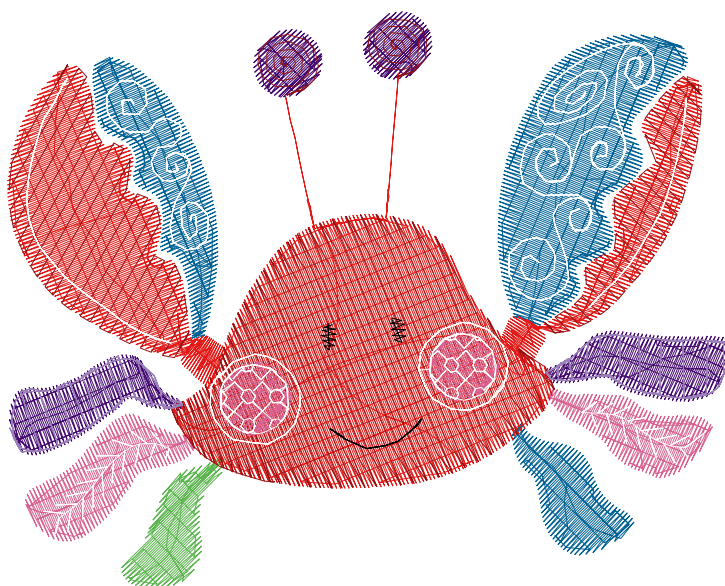

Design Name: atwjt0342	Customer Name:	Machine Set: Default	
Size=95.4 mm x 76.3 mm (3.76 inch x 3.00 inch) Stitch No.=11413 ChangeColor No.=9 Trim No.=26			

Design Note:

No.	Thread	Length(m)
1.	Floriani Polyester.Deep Violet Purple.K38	2.24
2.	Floriani Polyester.Zephyr.601	1.52
3.	Floriani Polyester.Deep Ocean.PF3435	4.67
4.	Floriani Polyester.Lime.229	0.61
5.	Floriani Polyester.Fire Engine Red.702	9.84
6.	Floriani Polyester.Burgundy.194	2.38
7.	Floriani Polyester.Zephyr.601	0.77
8.	Floriani Polyester.Light Violet.661	0.99
9.	Floriani Polyester.Off White.730	2.80
10.	Floriani Polyester.Black.900	0.09

ZOOM 100%

Color Sequence:

Th.1(Deep Violet Purple.K38)	Th.2(Zephyr.601)	Th.3(Deep Ocean.PF3435)	Th.4(Lime.229)	Th.5(Fire Engine Red.702)	Th.6(Burgundy.194)	Th.7(Zephyr.601)	Th.8(Light Violet.661)
Th.9(Off White.730)	Th.10(Black.900)