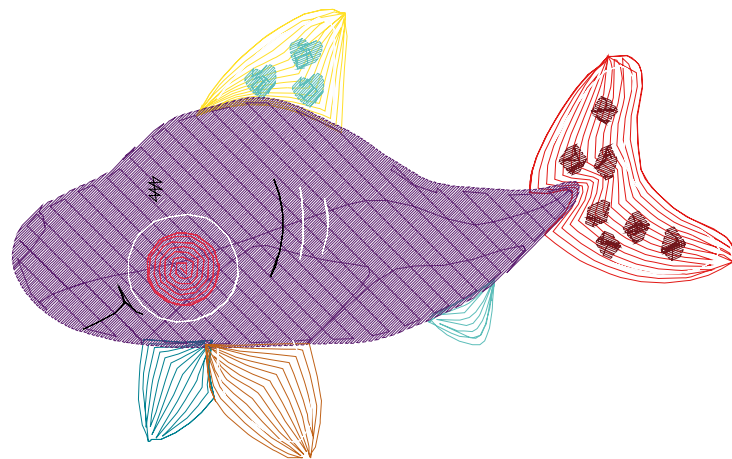

No.	Thread	Length(m)
1.	Floriani Polyester.Fire Engine Red.702	0.73
2.	Floriani Polyester.Amber Yellow.544	0.45
3.	Floriani Polyester.Seaform.291	0.36
4.	Floriani Polyester.Beryle Blue.391	0.25
5.	Floriani Polyester.Purple Passion.695	7.61
6.	Floriani Polyester.Black.900	0.10
7.	Floriani Polyester.Wine.198	0.42
8.	Floriani Polyester.Lafayette Rose.1120	0.34
9.	Floriani Polyester.Old Gold.563	0.31
10.	Floriani Polyester.Off White.730	0.59

ZOOM 100%

**Color Sequence:**

Th.1(Fire Engine Red.702)	Th.2(Amber Yellow.544)	Th.3(Seaform.291)	Th.4(Beryle Blue.391)	Th.5(Purple Passion.695)	Th.6(Black.900)	Th.7(Wine.198)	Th.8(Lafayette Rose.1120)
Th.9(Old Gold.563)	Th.10(Off White.730)						

Design Name: atwjtl0346	Customer Name:	Machine Set: Default	
Size=75.1 mm x 98.7 mm (2.96 inch x 3.89 inch) Stitch No.=14379 ChangeColor No.=7 Trim No.=15			

**Design Note:**

No.	Thread	Length(m)
1.	 Floriani Polyester.Mist Maize.182	5.13
2.	 Floriani Polyester.Seaform.291	7.11
3.	 Floriani Polyester.Amber Yellow.544	10.26
4.	 Floriani Polyester.Straw.522	1.78
5.	 Floriani Polyester.Fire Engine Red.702	5.35
6.	 Floriani Polyester.Black.900	0.03
7.	 Floriani Polyester.Light Blue.361	1.91
8.	 Floriani Polyester.Off White.730	2.29