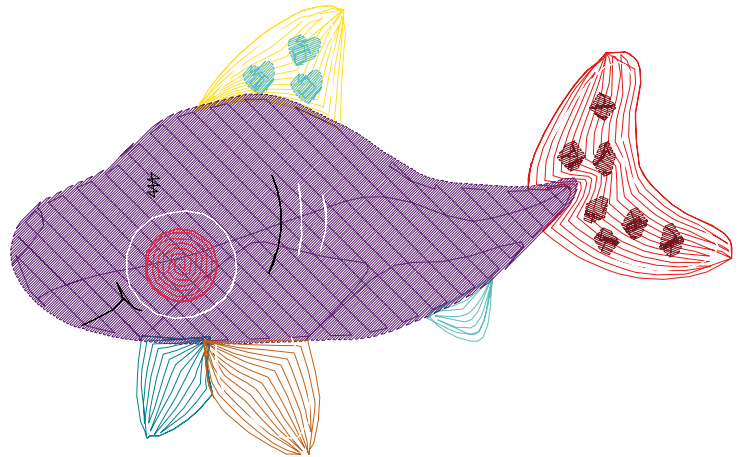

Design Name: atwjt10345	Customer Name:	Machine Set: Default	
Size=95.4 mm x 59.3 mm (3.76 inch x 2.33 inch) Stitch No.=6832 ChangeColor No.=9 Trim No.=18			

Design Note:

No.	Thread	Length(m)
1.	Floriani Polyester.Fire Engine Red.702	0.73
2.	Floriani Polyester.Amber Yellow.544	0.45
3.	Floriani Polyester.Seaform.291	0.36
4.	Floriani Polyester.Beryle Blue.391	0.25
5.	Floriani Polyester.Purple Passion.695	7.61
6.	Floriani Polyester.Black.900	0.10
7.	Floriani Polyester.Wine.198	0.42
8.	Floriani Polyester.Lafayette Rose.1120	0.34
9.	Floriani Polyester.Old Gold.563	0.31
10.	Floriani Polyester.Off White.730	0.59

ZOOM 100%

Color Sequence:

Th.1(Fire Engine Red.702)	Th.2(Amber Yellow.544)	Th.3(Seaform.291)	Th.4(Beryle Blue.391)	Th.5(Purple Passion.695)	Th.6(Black.900)	Th.7(Wine.198)	Th.8(Lafayette Rose.1120)
Th.9(Old Gold.563)	Th.10(Off White.730)