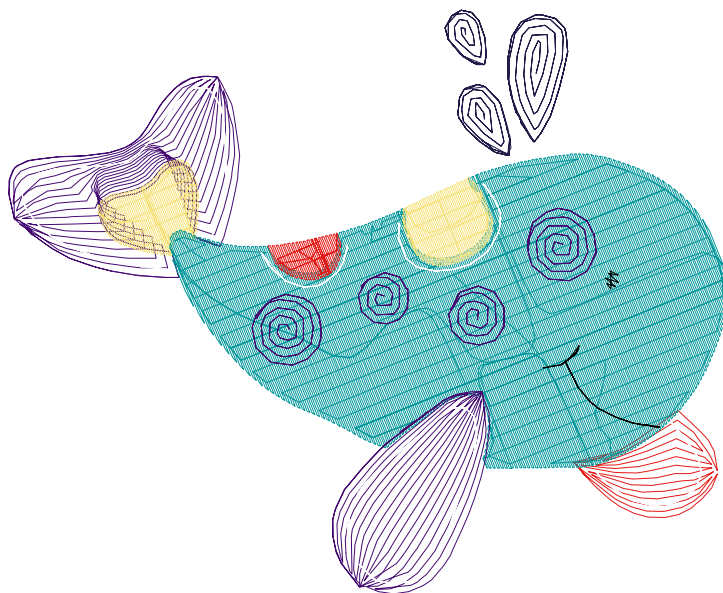

Design Name: atwjt0344	Customer Name:	Machine Set: Default	
Size=95.1 mm x 77.2 mm (3.74 inch x 3.04 inch) Stitch No.=7455 ChangeColor No.=9 Trim No.=14			

Design Note:

No.	Thread	Length(m)
1.	Floriani Polyester.Deep Violet Purple.K38	0.94
2.	Floriani Polyester.Fire Engine Red.702	0.27
3.	Floriani Polyester.Chrome Lemon.501	0.60
4.	Floriani Polyester.Aquamarine.2042	9.60
5.	Floriani Polyester.Chrome Lemon.501	0.50
6.	Floriani Polyester.Fire Engine Red.702	0.24
7.	Floriani Polyester.Deep Violet Purple.K38	1.26
8.	Floriani Polyester.Navy Blue.357	0.75
9.	Floriani Polyester.Off White.730	0.65
10.	Floriani Polyester.Black.900	0.09

ZOOM 100%