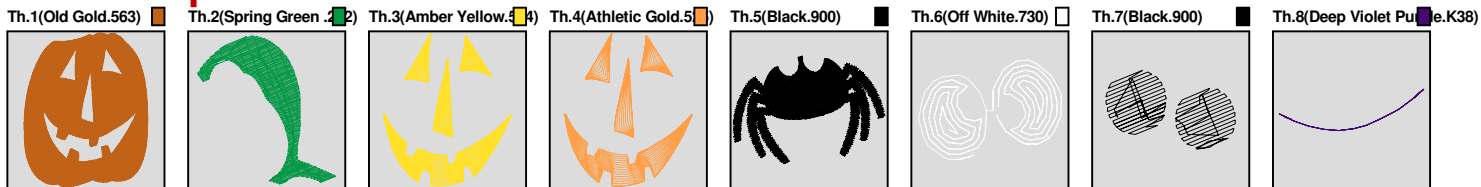

Design Name: atwjtl0371_4x4	Customer Name:	Machine Set: Default	
Size=59.8 mm x 95.4 mm (2.35 inch x 3.76 inch) Stitch No.=10888 ChangeColor No.=7 Trim No.=8			

Design Note:

No.	Thread	Length(m)
1.	Floriani Polyester.Old Gold.563	15.28
2.	Floriani Polyester.Spring Green .232	0.97
3.	Floriani Polyester.Amber Yellow.544	2.90
4.	Floriani Polyester.Athletic Gold.525	1.76
5.	Floriani Polyester.Black.900	4.39
6.	Floriani Polyester.Off White.730	0.28
7.	Floriani Polyester.Black.900	0.14
8.	Floriani Polyester.Deep Violet Purple.K38	0.07

ZOOM 100%

Color Sequence:

Design Name: atwjt0371	Customer Name:	Machine Set: Default	
Size=75.1 mm x 120.4 mm (2.96 inch x 4.74 inch) Stitch No.=16076 ChangeColor No.=7 Trim No.=14			

Design Note:

No.	Thread	Length(m)
1.	Floriani Polyester.Old Gold.563	23.43
2.	Floriani Polyester.Spring Green .232	1.40
3.	Floriani Polyester.Amber Yellow.544	4.29
4.	Floriani Polyester.Athletic Gold.525	2.66
5.	Floriani Polyester.Black.900	6.17
6.	Floriani Polyester.Off White.730	0.47
7.	Floriani Polyester.Black.900	0.18
8.	Floriani Polyester.Deep Violet Purple.K38	0.08

ZOOM 100%

Color Sequence:

Design Name: atwjt0372_4x4	Customer Name:	Machine Set: Default	
Size=88.0 mm x 96.2 mm (3.46 inch x 3.79 inch) Stitch No.=15447 ChangeColor No.=11 Trim No.=25			

Design Note:

No.	Thread	Length(m)
1.	Floriani Polyester.Willow Green.205	6.95
2.	Floriani Polyester.Maui Green.218	3.09
3.	Floriani Polyester.Miranda Green.210	8.19
4.	Floriani Polyester.Pale Sterling Grey.PF433	1.59
5.	Floriani Polyester.Black.900	5.83
6.	Floriani Polyester.Golden Poppy.535	3.38
7.	Floriani Polyester.Cornsilk.521	0.95
8.	Floriani Polyester.Amber Yellow.544	0.88
9.	Floriani Polyester.Deep Violet Purple.K38	0.08
10.	Floriani Polyester.Pale Sterling Grey.PF433	0.58
11.	Floriani Polyester.Black.900	0.17
12.	Floriani Polyester.Spring Green .232	2.48