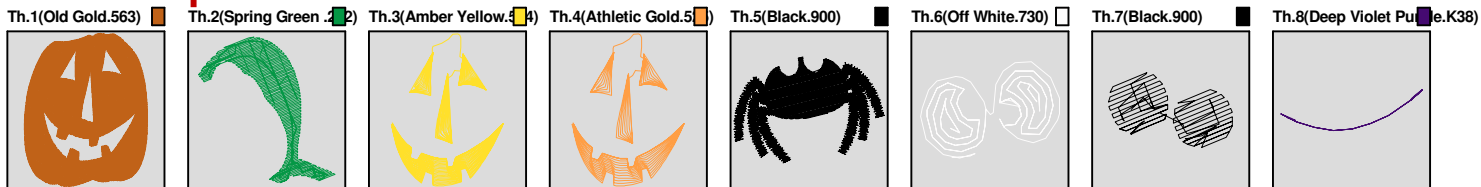

ZOOM 94%

Color Sequence:

Th.1(Primrose Jasm.512)	Th.2(Amber Yellow.544)	Th.3(Fire Engine Red.702)	Th.4(Pale Sterling Grey.PF433)	Th.5(Deep Violet Purple.K38)	Th.6(Old Gold.563)	Th.7(Black.900)	Th.8(Lime.229)
Th.9(Black.900)	Th.10(Off White.730)	Th.11(Black.900)	Th.12(Deep Violet Purple.K38)	Th.13(Off White.730)			

Design Name: atwjtl0371_4x4	Customer Name:	Machine Set: Default	
Size=59.8 mm x 95.4 mm (2.35 inch x 3.76 inch) Stitch No.=10888 ChangeColor No.=7 Trim No.=8			

Design Note:

No.	Thread	Length(m)
1.	Floriani Polyester.Old Gold.563	15.28
2.	Floriani Polyester.Spring Green .232	0.97
3.	Floriani Polyester.Amber Yellow.544	2.90
4.	Floriani Polyester.Athletic Gold.525	1.76
5.	Floriani Polyester.Black.900	4.39
6.	Floriani Polyester.Off White.730	0.28
7.	Floriani Polyester.Black.900	0.14
8.	Floriani Polyester.Deep Violet Purple.K38	0.07

ZOOM 100%

Color Sequence:

Design Name: atwjt0371	Customer Name:	Machine Set: Default	
Size=75.1 mm x 120.4 mm (2.96 inch x 4.74 inch) Stitch No.=16076 ChangeColor No.=7 Trim No.=14			

Design Note:

No.	Thread	Length(m)
1.	Floriani Polyester.Old Gold.563	23.43
2.	Floriani Polyester.Spring Green .232	1.40
3.	Floriani Polyester.Amber Yellow.544	4.29
4.	Floriani Polyester.Athletic Gold.525	2.66
5.	Floriani Polyester.Black.900	6.17
6.	Floriani Polyester.Off White.730	0.47
7.	Floriani Polyester.Black.900	0.18
8.	Floriani Polyester.Deep Violet Purple.K38	0.08