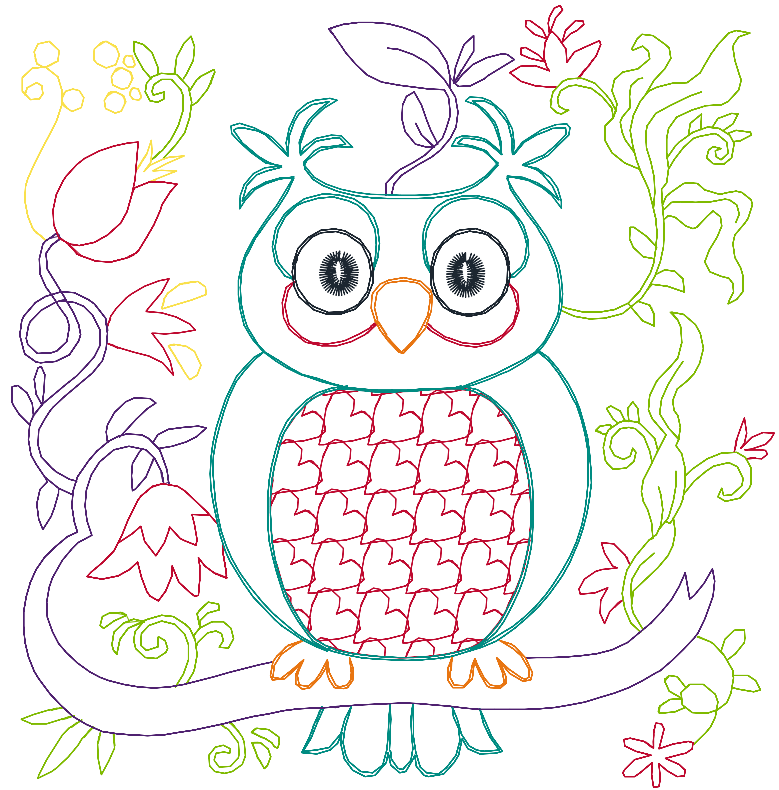

Design Name: atwcmm0350-5x7	Customer Name:	Machine Set: Default	
Size=121.6 mm x 124.7 mm (4.79 inch x 4.91 inch) Stitch No.=11579 ChangeColor No.=10 Trim No.=36			

No.	Thread	Length(m)
1.	Robison Anton Super Brite Poly.Jockey Red.5581	0.72
2.	Robison Anton Super Brite Poly.Erin Green.5620	4.59
3.	Robison Anton Super Brite Poly.Moonbeam.5860	0.80
4.	Robison Anton Super Brite Poly.Purple Accent.5731	1.62
5.	Robison Anton Super Brite Poly.Jockey Red.5581	0.40
6.	Robison Anton Super Brite Poly.Dark Teal.5809	0.73
7.	Robison Anton Super Brite Poly.Purple Accent.5731	1.57
8.	Robison Anton Super Brite Poly.Jockey Red.5581	4.12
9.	Robison Anton Super Brite Poly.Golden Poppy.5630	0.88
10.	Robison Anton Super Brite Poly.Dark Teal.5809	4.78
11.	Robison Anton Super Brite Poly.Black.5596	1.21

ZOOM 83%