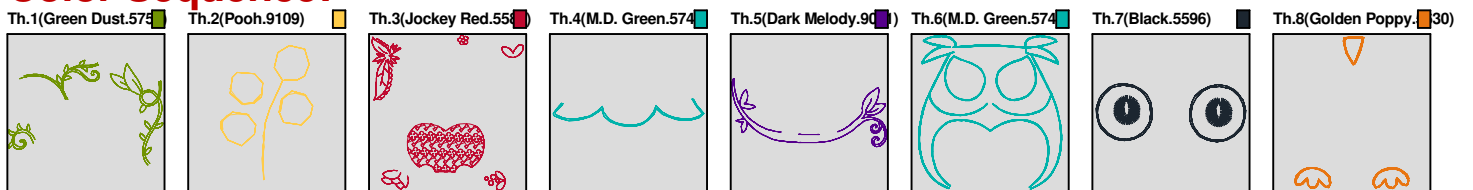

ZOOM 81%

**Color Sequence:**

Th.1(New Berry.5800)	Th.2(Green Dust.5757)	Th.3(Jockey Red.5581)	Th.4(M.D. Green.5745)	Th.5(Goldenrod.5542)	Th.6(Green Dust.5757)	Th.7(Black.5596)	Th.8(Plum.5592)
							
Th.9(Golden Poppy.5630)	Th.10(New Berry.5800)	Th.11(Aubergine.9046)	Th.12(Jockey Red.5581)				
							

Design Name: atwcmm0342-5x7	Customer Name:	Machine Set: Default
Size=123.7 mm x 124.9 mm (4.87 inch x 4.92 inch) Stitch No.=10939 ChangeColor No.=7 Trim No.=28		

**Design Note:**

No.	Thread	Length(m)
1.	 Robison Anton Super Brite Poly.Green Dust.5757	3.24
2.	 Robison Anton Super Brite Poly.Pooh.9109	0.21
3.	 Robison Anton Super Brite Poly.Jockey Red.5581	5.60
4.	 Robison Anton Super Brite Poly.M.D. Green.5745	0.41
5.	 Robison Anton Super Brite Poly.Dark Melody.9031	2.32
6.	 Robison Anton Super Brite Poly.M.D. Green.5745	5.89
7.	 Robison Anton Super Brite Poly.Black.5596	1.40
8.	 Robison Anton Super Brite Poly.Golden Poppy.5630	1.00

ZOOM 81%

**Color Sequence:**

Design Name: atwcmm0343-5x7	Customer Name:	Machine Set: Default	
Size=119.5 mm x 125.3 mm (4.70 inch x 4.93 inch) Stitch No.=9977 ChangeColor No.=10 Trim No.=50			

**Design Note:**