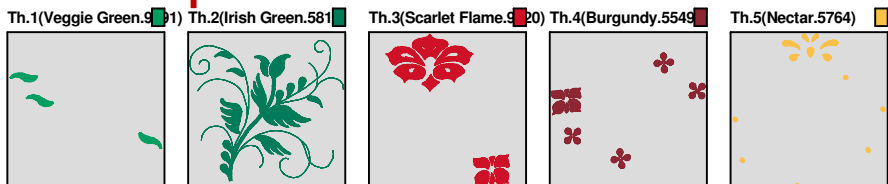

ZOOM 100%

**Color Sequence:**

Design Name: atwmar0053	Customer Name:	Machine Set: Default	
Size=98.00 mm x 94.70 mm	Stitch No.=8435	ChangeColor No.=4	Trim No.=36

Design Note:

No.	Thread	Length(m)
1.	 Robison Anton Super Brite Poly.Veggie Green.9091	0.51
2.	 Robison Anton Super Brite Poly.Irish Green.5812	8.30
3.	 Robison Anton Super Brite Poly.Scarlet Flame.9020	5.81
4.	 Robison Anton Super Brite Poly.Burgundy.5549	3.01
5.	 Robison Anton Super Brite Poly.Nectar.5764	0.65

ZOOM 100%

Color Sequence:

Design Name: atwmar0054	Customer Name:	Machine Set: Default	
Size=98.70 mm x 98.20 mm	Stitch No.=8796	ChangeColor No.=4	Trim No.=40

Design Note:

No.	Thread	Length(m)
1.	 Robison Anton Super Brite Poly.Veggie Green.9091	0.50
2.	 Robison Anton Super Brite Poly.Irish Green.5812	8.72
3.	 Robison Anton Super Brite Poly.Scarlet Flame.9020	5.09
4.	 Robison Anton Super Brite Poly.Burgundy.5549	3.00
5.	 Robison Anton Super Brite Poly.Nectar.5764	1.03

ZOOM 100%

**Color Sequence:**

Design Name: atwmar0055	Customer Name:	Machine Set: Default	
Size=93.10 mm x 98.00 mm	Stitch No.=9343	ChangeColor No.=4	Trim No.=35

Design Note:

No.	Thread	Length(m)
1.	 Robison Anton Super Brite Poly.Veggie Green.9091	1.43
2.	 Robison Anton Super Brite Poly.Irish Green.5812	4.88
3.	 Robison Anton Super Brite Poly.Burgundy.5549	5.26
4.	 Robison Anton Super Brite Poly.Scarlet Flame.9020	5.40
5.	 Robison Anton Super Brite Poly.Nectar.5764	1.29

ZOOM 100%

**Color Sequence:**

Th.1(Veggie Green.9091) Th.2(Irish Green.5812) Th.3(Burgundy.5549) Th.4(Scarlet Flame.9020) Th.5(Nectar.5764)

Design Name: atwmar0056	Customer Name:	Machine Set: Default	
Size=97.50 mm x 94.70 mm	Stitch No.=10084	ChangeColor No.=4	Trim No.=46