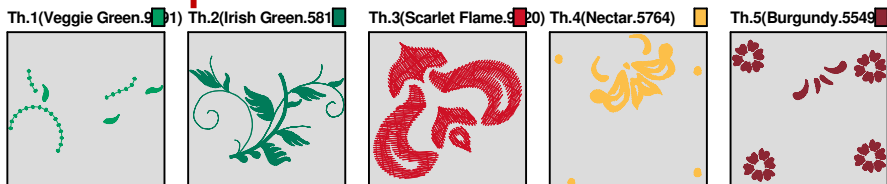

ZOOM 100%

**Color Sequence:**

Design Name: atwmar0055	Customer Name:	Machine Set: Default	
Size=93.10 mm x 98.00 mm	Stitch No.=9343	ChangeColor No.=4	Trim No.=35

Design Note:

No.	Thread	Length(m)
1.	 Robison Anton Super Brite Poly.Veggie Green.9091	1.43
2.	 Robison Anton Super Brite Poly.Irish Green.5812	4.88
3.	 Robison Anton Super Brite Poly.Burgundy.5549	5.26
4.	 Robison Anton Super Brite Poly.Scarlet Flame.9020	5.40
5.	 Robison Anton Super Brite Poly.Nectar.5764	1.29

ZOOM 100%

**Color Sequence:**

Th.1(Veggie Green.9091) Th.2(Irish Green.5812) Th.3(Burgundy.5549) Th.4(Scarlet Flame.9020) Th.5(Nectar.5764)

Design Name: atwmar0056	Customer Name:	Machine Set: Default	
Size=97.50 mm x 94.70 mm	Stitch No.=10084	ChangeColor No.=4	Trim No.=46

Design Note:

No.	Thread	Length(m)
1.	 Robison Anton Super Brite Poly.Veggie Green.9091	1.06
2.	 Robison Anton Super Brite Poly.Irish Green.5812	6.80
3.	 Robison Anton Super Brite Poly.Scarlet Flame.9020	2.77
4.	 Robison Anton Super Brite Poly.Nectar.5764	3.49
5.	 Robison Anton Super Brite Poly.Burgundy.5549	5.00

ZOOM 100%

Color Sequence:

Design Name: atwmar0057	Customer Name:	Machine Set: Default	
Size=98.70 mm x 90.90 mm	Stitch No.=9472	ChangeColor No.=4	Trim No.=39

Design Note:

No.	Thread	Length(m)
1.	 Robison Anton Super Brite Poly.Veggie Green.9091	1.03
2.	 Robison Anton Super Brite Poly.Irish Green.5812	8.09
3.	 Robison Anton Super Brite Poly.Scarlet Flame.9020	6.88
4.	 Robison Anton Super Brite Poly.Burgundy.5549	1.71
5.	 Robison Anton Super Brite Poly.Nectar.5764	1.51