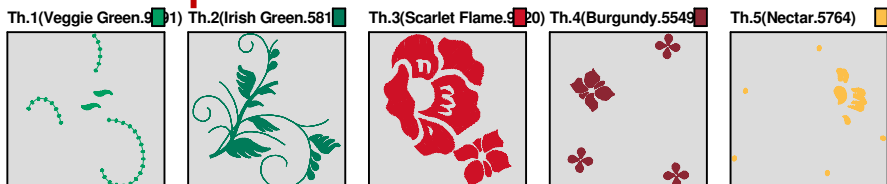

ZOOM 100%

Color Sequence:

Design Name: atwmar0057	Customer Name:	Machine Set: Default	
Size=98.70 mm x 90.90 mm	Stitch No.=9472	ChangeColor No.=4	Trim No.=39

Design Note:

No.	Thread	Length(m)
1.	 Robison Anton Super Brite Poly.Veggie Green.9091	1.03
2.	 Robison Anton Super Brite Poly.Irish Green.5812	8.09
3.	 Robison Anton Super Brite Poly.Scarlet Flame.9020	6.88
4.	 Robison Anton Super Brite Poly.Burgundy.5549	1.71
5.	 Robison Anton Super Brite Poly.Nectar.5764	1.51

ZOOM 100%

**Color Sequence:**

Design Name: atwmar0058	Customer Name:	Machine Set: Default	
Size=96.90 mm x 99.20 mm	Stitch No.=10042	ChangeColor No.=4	Trim No.=43

Design Note:

No.	Thread	Length(m)
1.	 Robison Anton Super Brite Poly.Veggie Green.9091	1.13
2.	 Robison Anton Super Brite Poly.Irish Green.5812	6.68
3.	 Robison Anton Super Brite Poly.Scarlet Flame.9020	6.95
4.	 Robison Anton Super Brite Poly.Burgundy.5549	3.32
5.	 Robison Anton Super Brite Poly.Nectar.5764	1.51

ZOOM 100%

Color Sequence:

Design Name: atwmar0059	Customer Name:	Machine Set: Default	
Size=98.40 mm x 98.10 mm	Stitch No.=9057	ChangeColor No.=4	Trim No.=35

Design Note:

No.	Thread	Length(m)
1.	 Robison Anton Super Brite Poly.Veggie Green.9091	1.08
2.	 Robison Anton Super Brite Poly.Irish Green.5812	7.35
3.	 Robison Anton Super Brite Poly.Scarlet Flame.9020	6.47
4.	 Robison Anton Super Brite Poly.Burgundy.5549	2.51
5.	 Robison Anton Super Brite Poly.Nectar.5764	1.24

ZOOM 100%

Color Sequence:

Design Name: atwmar0060	Customer Name:	Machine Set: Default	
Size=97.80 mm x 98.60 mm	Stitch No.=8322	ChangeColor No.=4	Trim No.=33

Design Note:

No.	Thread	Length(m)
1.	 Robison Anton Super Brite Poly.Veggie Green.9091	1.04
2.	 Robison Anton Super Brite Poly.Irish Green.5812	7.78
3.	 Robison Anton Super Brite Poly.Scarlet Flame.9020	6.38
4.	 Robison Anton Super Brite Poly.Burgundy.5549	1.71
5.	 Robison Anton Super Brite Poly.Nectar.5764	0.42