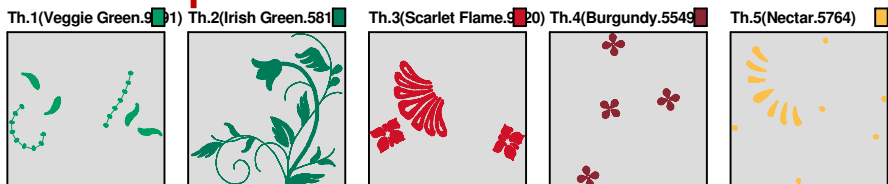

Design Note:

No.	Thread	Length(m)
1.	 Robison Anton Super Brite Poly.Veggie Green.9091	1.06
2.	 Robison Anton Super Brite Poly.Irish Green.5812	6.80
3.	 Robison Anton Super Brite Poly.Scarlet Flame.9020	2.77
4.	 Robison Anton Super Brite Poly.Nectar.5764	3.49
5.	 Robison Anton Super Brite Poly.Burgundy.5549	5.00

ZOOM 100%

Color Sequence:

Design Name: atwmar0057	Customer Name:	Machine Set: Default	
Size=98.70 mm x 90.90 mm	Stitch No.=9472	ChangeColor No.=4	Trim No.=39

Design Note:

No.	Thread	Length(m)
1.	 Robison Anton Super Brite Poly.Veggie Green.9091	1.03
2.	 Robison Anton Super Brite Poly.Irish Green.5812	8.09
3.	 Robison Anton Super Brite Poly.Scarlet Flame.9020	6.88
4.	 Robison Anton Super Brite Poly.Burgundy.5549	1.71
5.	 Robison Anton Super Brite Poly.Nectar.5764	1.51

ZOOM 100%

**Color Sequence:**

Design Name: atwmar0058	Customer Name:	Machine Set: Default	
Size=96.90 mm x 99.20 mm	Stitch No.=10042	ChangeColor No.=4	Trim No.=43

Design Note:

No.	Thread	Length(m)
1.	 Robison Anton Super Brite Poly.Veggie Green.9091	1.13
2.	 Robison Anton Super Brite Poly.Irish Green.5812	6.68
3.	 Robison Anton Super Brite Poly.Scarlet Flame.9020	6.95
4.	 Robison Anton Super Brite Poly.Burgundy.5549	3.32
5.	 Robison Anton Super Brite Poly.Nectar.5764	1.51

ZOOM 100%

Color Sequence:

Design Name: atwmar0059	Customer Name:	Machine Set: Default	
Size=98.40 mm x 98.10 mm	Stitch No.=9057	ChangeColor No.=4	Trim No.=35

Design Note:

No.	Thread	Length(m)
1.	 Robison Anton Super Brite Poly.Veggie Green.9091	1.08
2.	 Robison Anton Super Brite Poly.Irish Green.5812	7.35
3.	 Robison Anton Super Brite Poly.Scarlet Flame.9020	6.47
4.	 Robison Anton Super Brite Poly.Burgundy.5549	2.51
5.	 Robison Anton Super Brite Poly.Nectar.5764	1.24