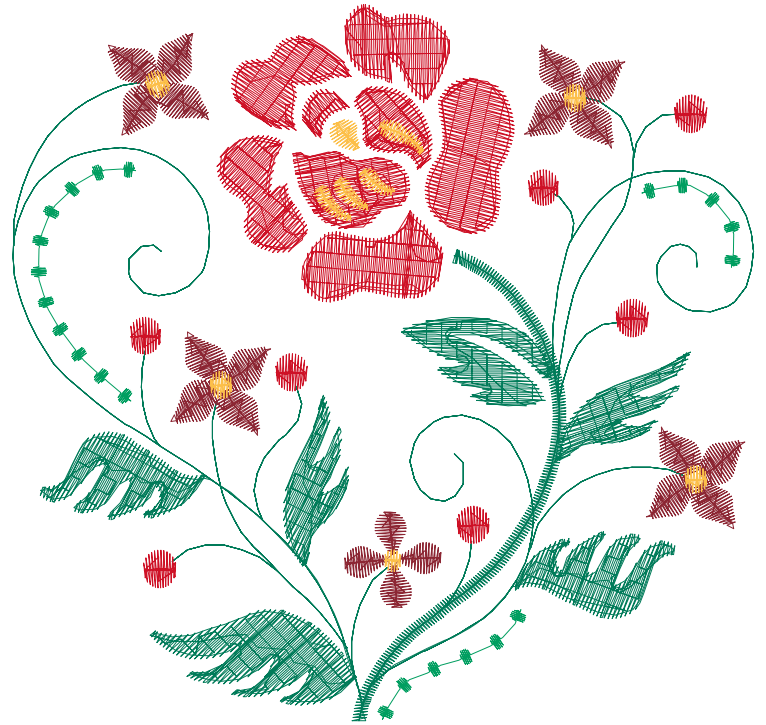

Design Name: atwmar0051	Customer Name:	Machine Set: Default	
Size=98.50 mm x 95.30 mm	Stitch No.=8493	ChangeColor No.=4	Trim No.=32

Design Note:

No.	Thread	Length(m)
1.	 Robison Anton Super Brite Poly.Veggie Green.9091	1.18
2.	 Robison Anton Super Brite Poly.Irish Green.5812	8.63
3.	 Robison Anton Super Brite Poly.Scarlet Flame.9020	6.03
4.	 Robison Anton Super Brite Poly.Burgundy.5549	1.28
5.	 Robison Anton Super Brite Poly.Nectar.5764	0.19

ZOOM 100%

**Color Sequence:**

Design Name: atwmar0052	Customer Name:	Machine Set: Default	
Size=98.20 mm x 94.20 mm	Stitch No.=9339	ChangeColor No.=4	Trim No.=45

Design Note:

No.	Thread	Length(m)
1.	 Robison Anton Super Brite Poly.Veggie Green.9091	0.99
2.	 Robison Anton Super Brite Poly.Irish Green.5812	7.14
3.	 Robison Anton Super Brite Poly.Scarlet Flame.9020	8.28
4.	 Robison Anton Super Brite Poly.Nectar.5764	1.49
5.	 Robison Anton Super Brite Poly.Burgundy.5549	0.43

ZOOM 100%

**Color Sequence:**

Design Name: atwmar0053	Customer Name:	Machine Set: Default	
Size=98.00 mm x 94.70 mm	Stitch No.=8435	ChangeColor No.=4	Trim No.=36

Design Note:

No.	Thread	Length(m)
1.	 Robison Anton Super Brite Poly.Veggie Green.9091	0.51
2.	 Robison Anton Super Brite Poly.Irish Green.5812	8.30
3.	 Robison Anton Super Brite Poly.Scarlet Flame.9020	5.81
4.	 Robison Anton Super Brite Poly.Burgundy.5549	3.01
5.	 Robison Anton Super Brite Poly.Nectar.5764	0.65

ZOOM 100%

Color Sequence:

Design Name: atwmar0054	Customer Name:	Machine Set: Default	
Size=98.70 mm x 98.20 mm	Stitch No.=8796	ChangeColor No.=4	Trim No.=40

Design Note:

No.	Thread	Length(m)
1.	 Robison Anton Super Brite Poly.Veggie Green.9091	0.50
2.	 Robison Anton Super Brite Poly.Irish Green.5812	8.72
3.	 Robison Anton Super Brite Poly.Scarlet Flame.9020	5.09
4.	 Robison Anton Super Brite Poly.Burgundy.5549	3.00
5.	 Robison Anton Super Brite Poly.Nectar.5764	1.03