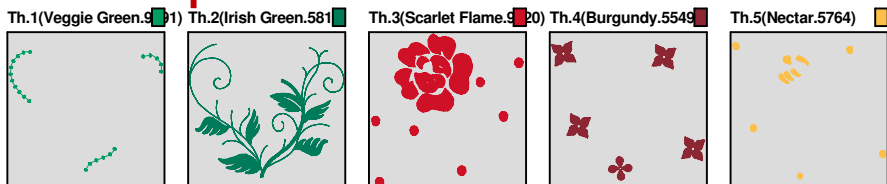

ZOOM 100%

**Color Sequence:**

Design Name: atwmar0052	Customer Name:	Machine Set: Default	
Size=98.20 mm x 94.20 mm	Stitch No.=9339	ChangeColor No.=4	Trim No.=45

Design Note:

No.	Thread	Length(m)
1.	 Robison Anton Super Brite Poly.Veggie Green.9091	0.99
2.	 Robison Anton Super Brite Poly.Irish Green.5812	7.14
3.	 Robison Anton Super Brite Poly.Scarlet Flame.9020	8.28
4.	 Robison Anton Super Brite Poly.Nectar.5764	1.49
5.	 Robison Anton Super Brite Poly.Burgundy.5549	0.43

ZOOM 100%

**Color Sequence:**

Design Name: atwmar0053	Customer Name:	Machine Set: Default	
Size=98.00 mm x 94.70 mm	Stitch No.=8435	ChangeColor No.=4	Trim No.=36

Design Note:

No.	Thread	Length(m)
1.	 Robison Anton Super Brite Poly.Veggie Green.9091	0.51
2.	 Robison Anton Super Brite Poly.Irish Green.5812	8.30
3.	 Robison Anton Super Brite Poly.Scarlet Flame.9020	5.81
4.	 Robison Anton Super Brite Poly.Burgundy.5549	3.01
5.	 Robison Anton Super Brite Poly.Nectar.5764	0.65

ZOOM 100%

Color Sequence:

Design Name: atwmar0054	Customer Name:	Machine Set: Default	
Size=98.70 mm x 98.20 mm	Stitch No.=8796	ChangeColor No.=4	Trim No.=40

Design Note:

No.	Thread	Length(m)
1.	 Robison Anton Super Brite Poly.Veggie Green.9091	0.50
2.	 Robison Anton Super Brite Poly.Irish Green.5812	8.72
3.	 Robison Anton Super Brite Poly.Scarlet Flame.9020	5.09
4.	 Robison Anton Super Brite Poly.Burgundy.5549	3.00
5.	 Robison Anton Super Brite Poly.Nectar.5764	1.03

ZOOM 100%

**Color Sequence:**

Design Name: atwmar0055	Customer Name:	Machine Set: Default	
Size=93.10 mm x 98.00 mm	Stitch No.=9343	ChangeColor No.=4	Trim No.=35

Design Note:

No.	Thread	Length(m)
1.	 Robison Anton Super Brite Poly.Veggie Green.9091	1.43
2.	 Robison Anton Super Brite Poly.Irish Green.5812	4.88
3.	 Robison Anton Super Brite Poly.Burgundy.5549	5.26
4.	 Robison Anton Super Brite Poly.Scarlet Flame.9020	5.40
5.	 Robison Anton Super Brite Poly.Nectar.5764	1.29