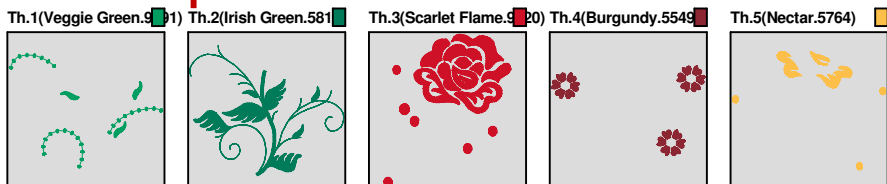

ZOOM 100%

Color Sequence:

Design Name: atwmar0057	Customer Name:	Machine Set: Default	
Size=98.70 mm x 90.90 mm	Stitch No.=9472	ChangeColor No.=4	Trim No.=39

Design Note:

No.	Thread	Length(m)
1.	 Robison Anton Super Brite Poly.Veggie Green.9091	1.03
2.	 Robison Anton Super Brite Poly.Irish Green.5812	8.09
3.	 Robison Anton Super Brite Poly.Scarlet Flame.9020	6.88
4.	 Robison Anton Super Brite Poly.Burgundy.5549	1.71
5.	 Robison Anton Super Brite Poly.Nectar.5764	1.51

ZOOM 100%

**Color Sequence:**

Design Name: atwmar0058	Customer Name:	Machine Set: Default	
Size=96.90 mm x 99.20 mm	Stitch No.=10042	ChangeColor No.=4	Trim No.=43

Design Note:

No.	Thread	Length(m)
1.	 Robison Anton Super Brite Poly.Veggie Green.9091	1.13
2.	 Robison Anton Super Brite Poly.Irish Green.5812	6.68
3.	 Robison Anton Super Brite Poly.Scarlet Flame.9020	6.95
4.	 Robison Anton Super Brite Poly.Burgundy.5549	3.32
5.	 Robison Anton Super Brite Poly.Nectar.5764	1.51

ZOOM 100%

Color Sequence:

Design Name: atwmar0059	Customer Name:	Machine Set: Default	
Size=98.40 mm x 98.10 mm	Stitch No.=9057	ChangeColor No.=4	Trim No.=35

Design Note:

No.	Thread	Length(m)
1.	 Robison Anton Super Brite Poly.Veggie Green.9091	1.08
2.	 Robison Anton Super Brite Poly.Irish Green.5812	7.35
3.	 Robison Anton Super Brite Poly.Scarlet Flame.9020	6.47
4.	 Robison Anton Super Brite Poly.Burgundy.5549	2.51
5.	 Robison Anton Super Brite Poly.Nectar.5764	1.24

ZOOM 100%

Color Sequence:

Design Name: atwmar0060	Customer Name:	Machine Set: Default	
Size=97.80 mm x 98.60 mm	Stitch No.=8322	ChangeColor No.=4	Trim No.=33

Design Note:

No.	Thread	Length(m)
1.	 Robison Anton Super Brite Poly.Veggie Green.9091	1.04
2.	 Robison Anton Super Brite Poly.Irish Green.5812	7.78
3.	 Robison Anton Super Brite Poly.Scarlet Flame.9020	6.38
4.	 Robison Anton Super Brite Poly.Burgundy.5549	1.71
5.	 Robison Anton Super Brite Poly.Nectar.5764	0.42