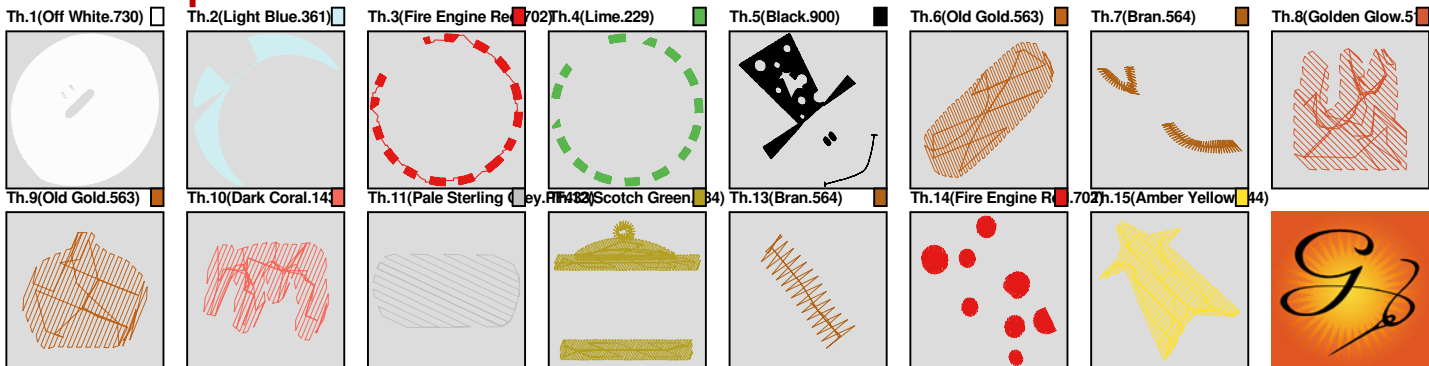

Design Name: atwjt0251	Customer Name:	Machine Set: Default	
Size=83.6 mm x 95.2 mm (3.29 inch x 3.75 inch) Stitch No.=12996 ChangeColor No.=14 Trim No.=35			

Design Note:

No.	Thread	Length(m)
1.	Floriani Polyester.Off White.730	10.78
2.	Floriani Polyester.Light Blue.361	2.83
3.	Floriani Polyester.Fire Engine Red.702	2.05
4.	Floriani Polyester.Lime.229	2.07
5.	Floriani Polyester.Black.900	5.85
6.	Floriani Polyester.Old Gold.563	0.39
7.	Floriani Polyester.Bran.564	0.27
8.	Floriani Polyester.Golden Glow.514	0.24
9.	Floriani Polyester.Old Gold.563	0.22
10.	Floriani Polyester.Dark Coral.143	0.23
11.	Floriani Polyester.Pale Sterling Grey.PF433	0.39
12.	Floriani Polyester.Scotch Green.284	1.20
13.	Floriani Polyester.Bran.564	0.06
14.	Floriani Polyester.Fire Engine Red.702	1.29
15.	Floriani Polyester.Amber Yellow.544	0.61

ZOOM 100%

Color Sequence:

Design Name: atwjt0252	Customer Name:	Machine Set: Default	
Size=86.3 mm x 94.9 mm (3.40 inch x 3.74 inch) Stitch No.=11681 ChangeColor No.=11 Trim No.=24			

Design Note:

No.	Thread	Length(m)
1.	Floriani Polyester.Off White.730	9.87
2.	Floriani Polyester.Pale Sterling Grey.PF433	0.71
3.	Floriani Polyester.Fire Engine Red.702	0.87
4.	Floriani Polyester.Bran.564	0.75
5.	Floriani Polyester.Light Blue.361	2.30
6.	Floriani Polyester.Fire Engine Red.702	1.78
7.	Floriani Polyester.Lime.229	1.79
8.	Floriani Polyester.Black.900	4.95
9.	Floriani Polyester.Old Gold.563	0.33
10.	Floriani Polyester.Deep Violet Purple.K38	0.97
11.	Floriani Polyester.Amber Yellow.544	0.55
12.	Floriani Polyester.Black.900	0.24