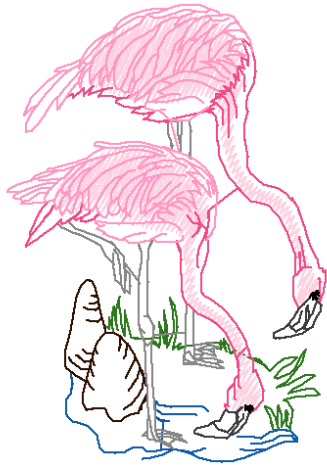

**ATWLM0700.pes**

Y:\Documents\1 ATW designs to digitize\A Flamingo Collection\pes\  
2 (7/8)" x 3 (13/16)"  
5787 stitches : 8 colors

- Blue
- Moss Green
- Gray
- Flesh Pink
- Pink
- Deep Rose
- Dark Gray
- Black

**ATWLM0701.pes**

Y:\Documents\1 ATW designs to digitize\A Flamingo Collection\pes\  
3 (1/16)" x 3 (13/16)"  
5248 stitches : 7 colors

- Blue
- Gray
- Flesh Pink
- Pink
- Deep Rose
- Dark Gray
- Black

**ATWLM0702.pes**

Y:\Documents\1 ATW designs to digitize\A Flamingo Collection\pes\  
2 (5/8)" x 3 (13/16)" + 5 Trims  
6867 stitches : 9 colors

- Moss Green
- Blue
- Dark Brown
- Gray
- Flesh Pink
- Deep Rose
- Pink
- Dark Gray
- Black

**ATWLM0703.pes**

Y:\Documents\1 ATW designs to digitize\A Flamingo Collection\pes\  
2 " x 3 (13/16)" + 4 Trims  
5772 stitches : 9 colors

- Harvest Gold
- Vermillion
- Moss Green
- Gray
- Flesh Pink
- Pink
- Deep Rose
- Dark Gray
- Black