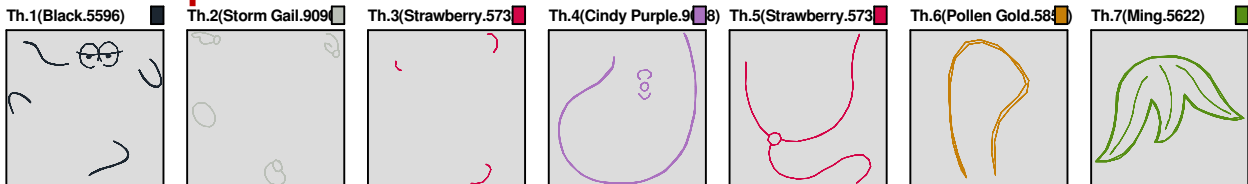

No.	Thread	Length(m)
1.	 Robison Anton Super Brite Poly.Black.5596	0.89
2.	 Robison Anton Super Brite Poly.Pastoral Green.5621	1.60
3.	 Robison Anton Super Brite Poly.Glow.5534	2.45
4.	 Robison Anton Super Brite Poly.Green Pearl.5752	0.81

ZOOM 100%

Color Sequence:

Design Name: atw11442hap	Customer Name:	Machine Set: Default	
Size=70.90 mm x 98.00 mm	Stitch No.=2380	ChangeColor No.=6	Trim No.=18

Design Note:

No.	Thread	Length(m)
1.	Robison Anton Super Brite Poly.Black.5596	1.07
2.	Robison Anton Super Brite Poly.Storm Gail.9090	0.63
3.	Robison Anton Super Brite Poly.Strawberry.5732	0.08
4.	Robison Anton Super Brite Poly.Cindy Purple.9088	0.89
5.	Robison Anton Super Brite Poly.Strawberry.5732	0.44
6.	Robison Anton Super Brite Poly.Pollen Gold.5856	0.28
7.	Robison Anton Super Brite Poly.Ming.5622	1.05

ZOOM 100%

Color Sequence:

Design Name: atw11443hap	Customer Name:	Machine Set: Default	
Size=62.50 mm x 98.00 mm	Stitch No.=1921	ChangeColor No.=3	Trim No.=20

Design Note:

No.	Thread	Length(m)
1.	 Robison Anton Super Brite Poly.Black.5596	0.83
2.	 Robison Anton Super Brite Poly.Sweet Dreams.9130	1.45
3.	 Robison Anton Super Brite Poly.Tropic Blue.5734	0.51
4.	 Robison Anton Super Brite Poly.Nile.5511	0.67

ZOOM 100%

Color Sequence:

Design Name: atw11444hap	Customer Name:	Machine Set: Default	
Size=48.10 mm x 97.80 mm	Stitch No.=2395	ChangeColor No.=5	Trim No.=21

Design Note:

No.	Thread	Length(m)
1.	Robison Anton Super Brite Poly.Black.5596	0.64
2.	Robison Anton Super Brite Poly.Strawberry.5732	0.01
3.	Robison Anton Super Brite Poly.Enventide Green.9147	1.29
4.	Robison Anton Super Brite Poly.Dark Texas Orange.5769	1.62
5.	Robison Anton Super Brite Poly.Black.5596	0.15
6.	Robison Anton Super Brite Poly.Rich Pink.9097	0.72