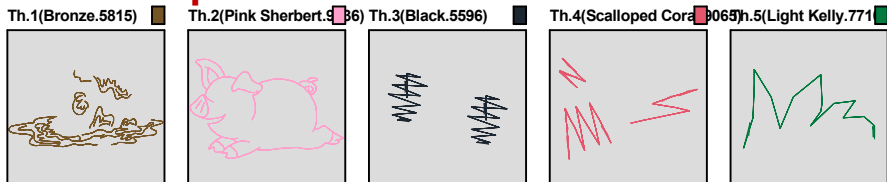

ZOOM 100%

Color Sequence:

Th.1(Decorator Tan.9135)	Th.2(Dark Brown.5672)	Th.3(Millennium.9096)	Th.4(Charcoal.5565)	Th.5(Neon Pink.5711)	Th.6(TH Green.5907)	Th.7(TH Gold.5906)	Th.8(Black.5596)
							
Th.9(Golden Stargaz.9051)	Th.10(Deviled Orange.9038)	Th.11(Black.5596)					
							

Design Name: atwjt12053	Customer Name:	Machine Set: Default	
Size=95.1 mm x 54.1 mm (3.74 inch x 2.13 inch) Stitch No.=2777 ChangeColor No.=4 Trim No.=17			

Design Note:

No.	Thread	Length(m)
1.	 Robison Anton Super Brite Poly.Bronze.5815	2.72
2.	 Robison Anton Super Brite Poly.Pink Sherbert.9036	1.79
3.	 Robison Anton Super Brite Poly.Black.5596	0.11
4.	 Robison Anton Super Brite Poly.Scalloped Coral.9065	0.27
5.	 Robison Anton Super Brite Poly.Light Kelly.7710	0.10

ZOOM 100%

Color Sequence:

Design Name: atwjt12054	Customer Name:	Machine Set: Default	
Size=96.4 mm x 67.6 mm (3.80 inch x 2.66 inch) Stitch No.=4362 ChangeColor No.=6 Trim No.=33			

Design Note:

No.	Thread	Length(m)
1.	 Robison Anton Super Brite Poly.Cloud.5783	0.62
2.	 Robison Anton Super Brite Poly.Metal.5707	2.70
3.	 Robison Anton Super Brite Poly.Bronze.5815	2.98
4.	 Robison Anton Super Brite Poly.Sand Dune.5777	1.44
5.	 Robison Anton Super Brite Poly.Basket Beige.9126	0.44
6.	 Robison Anton Super Brite Poly.Light Kelly.7710	0.19
7.	 Robison Anton Super Brite Poly.Black.5596	0.15

ZOOM 100%

Color Sequence:

Th.1(Cloud.5783)  Th.2(Metal.5707)  Th.3(Bronze.5815)  Th.4(Sand Dune.5777)  Th.5(Basket Beige.9126)  Th.6(Light Kelly.7710)  Th.7(Black.5596) 

Design Name: atwjt12055	Customer Name:	Machine Set: Default	
Size=98.4 mm x 91.5 mm (3.87 inch x 3.60 inch) Stitch No.=4093 ChangeColor No.=8 Trim No.=18			