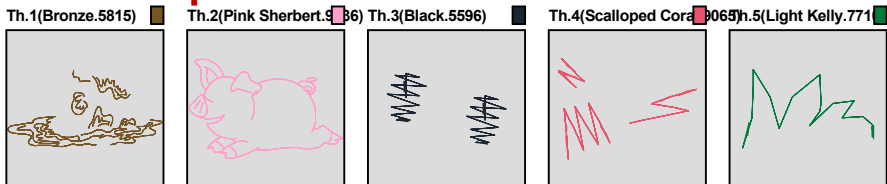

ZOOM 100%

Color Sequence:

Th.1(Decorator Tan.9135)	Th.2(Dark Brown.5672)	Th.3(Millennium.9096)	Th.4(Charcoal.5565)	Th.5(Neon Pink.5711)	Th.6(TH Green.5907)	Th.7(TH Gold.5906)	Th.8(Black.5596)
Th.9(Golden Stargazor.9051)	Th.10(Deviled Orange.9038)	Th.11(Black.5596)					

Design Name: atwjtl2053	Customer Name:	Machine Set: Default	
Size=95.1 mm x 54.1 mm (3.74 inch x 2.13 inch) Stitch No.=2777 ChangeColor No.=4 Trim No.=17			

Design Note:

No.	Thread	Length(m)
1.	 Robison Anton Super Brite Poly.Bronze.5815	2.72
2.	 Robison Anton Super Brite Poly.Pink Sherbert.9036	1.79
3.	 Robison Anton Super Brite Poly.Black.5596	0.11
4.	 Robison Anton Super Brite Poly.Scalloped Coral.9065	0.27
5.	 Robison Anton Super Brite Poly.Light Kelly.7710	0.10

ZOOM 100%

Color Sequence:

Design Name: atwjt12054	Customer Name:	Machine Set: Default	
Size=96.4 mm x 67.6 mm (3.80 inch x 2.66 inch) Stitch No.=4362 ChangeColor No.=6 Trim No.=33			

Design Note:

No.	Thread	Length(m)
1.	 Robison Anton Super Brite Poly.Cloud.5783	0.62
2.	 Robison Anton Super Brite Poly.Metal.5707	2.70
3.	 Robison Anton Super Brite Poly.Bronze.5815	2.98
4.	 Robison Anton Super Brite Poly.Sand Dune.5777	1.44
5.	 Robison Anton Super Brite Poly.Basket Beige.9126	0.44
6.	 Robison Anton Super Brite Poly.Light Kelly.7710	0.19
7.	 Robison Anton Super Brite Poly.Black.5596	0.15

ZOOM 100%

Color Sequence:

Th.1(Cloud.5783) 	Th.2(Metal.5707) 	Th.3(Bronze.5815) 	Th.4(Sand Dune.577) 	Th.5(Basket Beige.9126) 	Th.6(Light Kelly.771) 	Th.7(Black.5596) 
						

Design Name: atwjtl2055	Customer Name:	Machine Set: Default	
Size=98.4 mm x 91.5 mm (3.87 inch x 3.60 inch) Stitch No.=4093 ChangeColor No.=8 Trim No.=18			