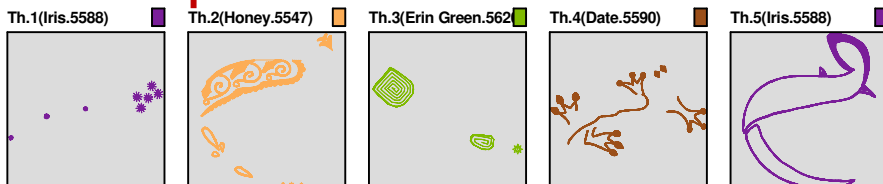

### Color Sequence:

Th.1(Shangri La.9047)  Th.2(Iris.5588)  Th.3(Sun Gold.5512) 

Customer Name:	Machine Set: Default		
Size=128.50 mm x 134.30 mm	Stitch No.=14905	ChangeColor No.=4	Trim No.=38

**Design Note:**

No.	Thread	Length(m)
1.	 Robison Anton Super Brite Poly.Date.5590	3.78
2.	 Robison Anton Super Brite Poly.Yellow.5513	1.64
3.	 Robison Anton Super Brite Poly.Mauve.5587	7.23
4.	 Robison Anton Super Brite Poly.Date.5590	7.00
5.	 Robison Anton Super Brite Poly.Mauve.5587	7.44

ZOOM 81%

**Color Sequence:**

Customer Name:	Machine Set: Default		
Size=141.00 mm x 127.30 mm	Stitch No.=12607	ChangeColor No.=4	Trim No.=31

**Design Note:**

No.	Thread	Length(m)
1.	 Robison Anton Super Brite Poly.Iris.5588	0.56
2.	 Robison Anton Super Brite Poly.Honey.5547	7.36
3.	 Robison Anton Super Brite Poly.Erin Green.5620	0.48
4.	 Robison Anton Super Brite Poly.Date.5590	7.04
5.	 Robison Anton Super Brite Poly.Iris.5588	8.97

ZOOM 74%

**Color Sequence:**

Customer Name:	Machine Set: Default		
Size=120.20 mm x 176.90 mm	Stitch No.=19058	ChangeColor No.=2	Trim No.=36

**Design Note:**

No.	Thread	Length(m)
1.	 Robison Anton Super Brite Poly.Mauve.5587	12.68
2.	 Robison Anton Super Brite Poly.Shangri La.9047	4.13
3.	 Robison Anton Super Brite Poly.Date.5590	13.88