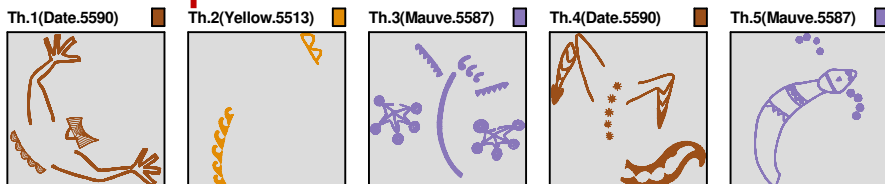

ZOOM 81%

**Color Sequence:**

Customer Name:	Machine Set: Default		
Size=108.30 mm x 177.00 mm	Stitch No.=17577	ChangeColor No.=2	Trim No.=32

**Design Note:**

No.	Thread	Length(m)
1.	 Robison Anton Super Brite Poly.Shangri La.9047	5.87
2.	 Robison Anton Super Brite Poly.Iris.5588	18.24
3.	 Robison Anton Super Brite Poly.Sun Gold.5512	10.12

### Color Sequence:

Th.1(Shangri La.9047)  Th.2(Iris.5588)  Th.3(Sun Gold.5512) 

Customer Name:	Machine Set: Default		
Size=128.50 mm x 134.30 mm	Stitch No.=14905	ChangeColor No.=4	Trim No.=38

**Design Note:**

No.	Thread	Length(m)
1.	 Robison Anton Super Brite Poly.Date.5590	3.78
2.	 Robison Anton Super Brite Poly.Yellow.5513	1.64
3.	 Robison Anton Super Brite Poly.Mauve.5587	7.23
4.	 Robison Anton Super Brite Poly.Date.5590	7.00
5.	 Robison Anton Super Brite Poly.Mauve.5587	7.44

ZOOM 81%

**Color Sequence:**

Customer Name:	Machine Set: Default		
Size=141.00 mm x 127.30 mm	Stitch No.=12607	ChangeColor No.=4	Trim No.=31

**Design Note:**

No.	Thread	Length(m)
1.	 Robison Anton Super Brite Poly.Iris.5588	0.56
2.	 Robison Anton Super Brite Poly.Honey.5547	7.36
3.	 Robison Anton Super Brite Poly.Erin Green.5620	0.48
4.	 Robison Anton Super Brite Poly.Date.5590	7.04
5.	 Robison Anton Super Brite Poly.Iris.5588	8.97