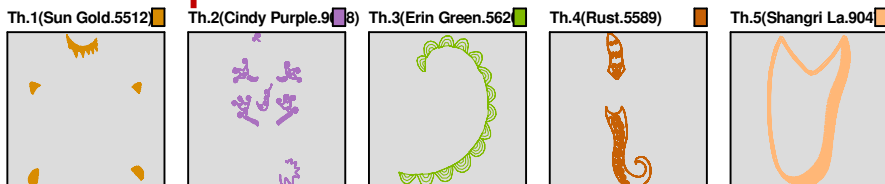

## Color Sequence:

Customer Name:	Machine Set: Default		
Size=78.20 mm x 177.10 mm	Stitch No.=13499	ChangeColor No.=4	Trim No.=24

**Design Note:**

No.	Thread	Length(m)
1.	 Robison Anton Super Brite Poly.Sun Gold.5512	0.86
2.	 Robison Anton Super Brite Poly.Cindy Purple.9088	10.04
3.	 Robison Anton Super Brite Poly.Erin Green.5620	0.53
4.	 Robison Anton Super Brite Poly.Rust.5589	9.62
5.	 Robison Anton Super Brite Poly.Shangri La.9047	2.26

ZOOM 100%

**Color Sequence:**

Customer Name:	Machine Set: Default		
Size=139.90 mm x 126.90 mm	Stitch No.=15212	ChangeColor No.=3	Trim No.=40

**Design Note:**

No.	Thread	Length(m)
1.	 Robison Anton Super Brite Poly.Yellow.5513	6.64
2.	 Robison Anton Super Brite Poly.Rust.5589	5.46
3.	 Robison Anton Super Brite Poly.Honey.5547	9.41
4.	 Robison Anton Super Brite Poly.Erin Green.5620	0.51

ZOOM 74%

**Color Sequence:**

Customer Name:	Machine Set: Default		
Size=127.60 mm x 129.10 mm	Stitch No.=17408	ChangeColor No.=3	Trim No.=54

**Design Note:**

No.	Thread	Length(m)
1.	 Robison Anton Super Brite Poly.Peapod.5756	2.02
2.	 Robison Anton Super Brite Poly.Honey.5547	2.29
3.	 Robison Anton Super Brite Poly.Mauve.5587	4.36
4.	 Robison Anton Super Brite Poly.Almond.5779	23.11