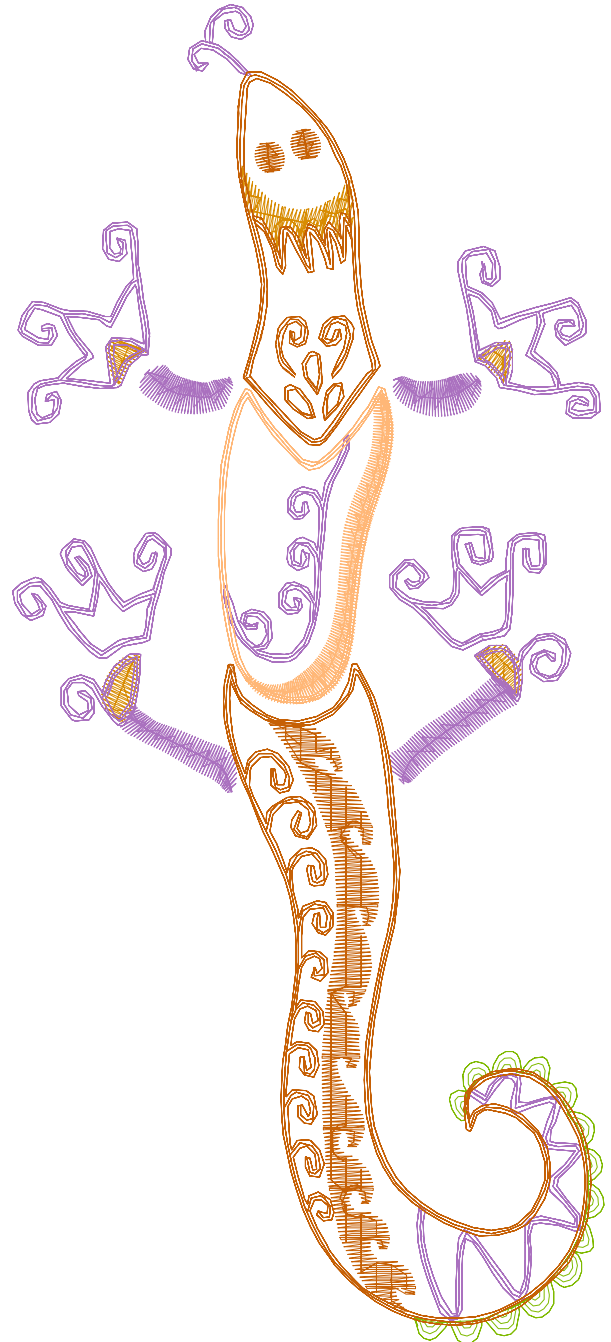

ZOOM 79%

**Color Sequence:**

Customer Name:	Machine Set: Default		
Size=127.00 mm x 132.10 mm	Stitch No.=15950	ChangeColor No.=5	Trim No.=35

No.	Thread	Length(m)
1.	 Robison Anton Super Brite Poly.Pollen Gold.5856	4.60
2.	 Robison Anton Super Brite Poly.Green Dust.5757	1.79
3.	 Robison Anton Super Brite Poly.Plum.5592	14.62
4.	 Robison Anton Super Brite Poly.Lemon Fluff.9003	2.41
5.	 Robison Anton Super Brite Poly.Green Dust.5757	7.73
6.	Robison Anton Super Brite Poly.Natural White.5642	0.09

## Color Sequence:

Customer Name:	Machine Set: Default		
Size=78.20 mm x 177.10 mm	Stitch No.=13499	ChangeColor No.=4	Trim No.=24

**Design Note:**

No.	Thread	Length(m)
1.	 Robison Anton Super Brite Poly.Sun Gold.5512	0.86
2.	 Robison Anton Super Brite Poly.Cindy Purple.9088	10.04
3.	 Robison Anton Super Brite Poly.Erin Green.5620	0.53
4.	 Robison Anton Super Brite Poly.Rust.5589	9.62
5.	 Robison Anton Super Brite Poly.Shangri La.9047	2.26

ZOOM 100%

**Color Sequence:**

Customer Name:	Machine Set: Default		
Size=139.90 mm x 126.90 mm	Stitch No.=15212	ChangeColor No.=3	Trim No.=40

**Design Note:**

No.	Thread	Length(m)
1.	 Robison Anton Super Brite Poly.Yellow.5513	6.64
2.	 Robison Anton Super Brite Poly.Rust.5589	5.46
3.	 Robison Anton Super Brite Poly.Honey.5547	9.41
4.	 Robison Anton Super Brite Poly.Erin Green.5620	0.51

ZOOM 74%

**Color Sequence:**

Customer Name:	Machine Set: Default		
Size=127.60 mm x 129.10 mm	Stitch No.=17408	ChangeColor No.=3	Trim No.=54

**Design Note:**

No.	Thread	Length(m)
1.	 Robison Anton Super Brite Poly.Peapod.5756	2.02
2.	 Robison Anton Super Brite Poly.Honey.5547	2.29
3.	 Robison Anton Super Brite Poly.Mauve.5587	4.36
4.	 Robison Anton Super Brite Poly.Almond.5779	23.11