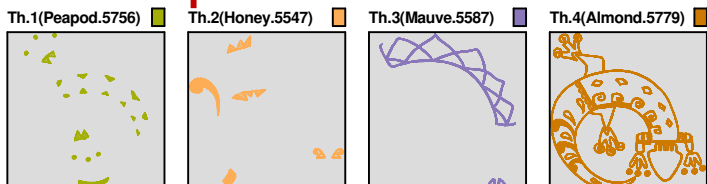

ZOOM 100%

**Color Sequence:**

Customer Name:	Machine Set: Default		
Size=139.90 mm x 126.90 mm	Stitch No.=15212	ChangeColor No.=3	Trim No.=40

**Design Note:**

No.	Thread	Length(m)
1.	 Robison Anton Super Brite Poly.Yellow.5513	6.64
2.	 Robison Anton Super Brite Poly.Rust.5589	5.46
3.	 Robison Anton Super Brite Poly.Honey.5547	9.41
4.	 Robison Anton Super Brite Poly.Erin Green.5620	0.51

ZOOM 74%

**Color Sequence:**

Customer Name:	Machine Set: Default		
Size=127.60 mm x 129.10 mm	Stitch No.=17408	ChangeColor No.=3	Trim No.=54

**Design Note:**

No.	Thread	Length(m)
1.	 Robison Anton Super Brite Poly.Peapod.5756	2.02
2.	 Robison Anton Super Brite Poly.Honey.5547	2.29
3.	 Robison Anton Super Brite Poly.Mauve.5587	4.36
4.	 Robison Anton Super Brite Poly.Almond.5779	23.11

ZOOM 81%

**Color Sequence:**

Customer Name:	Machine Set: Default		
Size=108.30 mm x 177.00 mm	Stitch No.=17577	ChangeColor No.=2	Trim No.=32

**Design Note:**

No.	Thread	Length(m)
1.	 Robison Anton Super Brite Poly.Shangri La.9047	5.87
2.	 Robison Anton Super Brite Poly.Iris.5588	18.24
3.	 Robison Anton Super Brite Poly.Sun Gold.5512	10.12

### Color Sequence:

Th.1(Shangri La.9047)  Th.2(Iris.5588)  Th.3(Sun Gold.5512) 

Customer Name:	Machine Set: Default		
Size=128.50 mm x 134.30 mm	Stitch No.=14905	ChangeColor No.=4	Trim No.=38

**Design Note:**