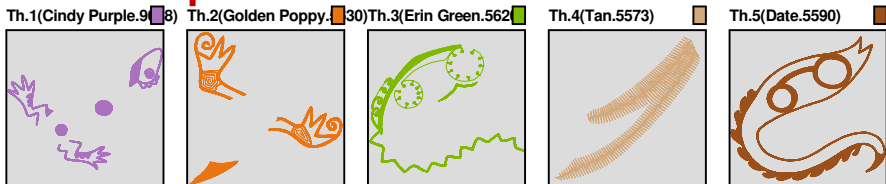

Customer Name:	Machine Set: Default		
Size=96.90 mm x 176.50 mm	Stitch No.=18122	ChangeColor No.=5	Trim No.=15

**Design Note:**

No.	Thread	Length(m)
1.	 Robison Anton Super Brite Poly.Warm Sunshine.9172	0.87
2.	 Robison Anton Super Brite Poly.Green Dust.5757	3.43
3.	 Robison Anton Super Brite Poly.Peapod.5756	7.94
4.	 Robison Anton Super Brite Poly.Green Dust.5757	7.52
5.	 Robison Anton Super Brite Poly.Iris.5588	8.19
6.	 Robison Anton Super Brite Poly.Warm Sunshine.9172	0.06

ZOOM 100%

**Color Sequence:**

Customer Name:	Machine Set: Default		
Size=131.00 mm x 127.10 mm	Stitch No.=17334	ChangeColor No.=4	Trim No.=10

**Design Note:**

No.	Thread	Length(m)
1.	 Robison Anton Super Brite Poly.Cindy Purple.9088	7.47
2.	 Robison Anton Super Brite Poly.Golden Poppy.5630	3.76
3.	 Robison Anton Super Brite Poly.Erin Green.5620	5.17
4.	 Robison Anton Super Brite Poly.Tan.5573	0.80
5.	 Robison Anton Super Brite Poly.Date.5590	13.92

ZOOM 79%

**Color Sequence:**

Customer Name:	Machine Set: Default		
Size=127.00 mm x 132.10 mm	Stitch No.=15950	ChangeColor No.=5	Trim No.=35

No.	Thread	Length(m)
1.	 Robison Anton Super Brite Poly.Pollen Gold.5856	4.60
2.	 Robison Anton Super Brite Poly.Green Dust.5757	1.79
3.	 Robison Anton Super Brite Poly.Plum.5592	14.62
4.	 Robison Anton Super Brite Poly.Lemon Fluff.9003	2.41
5.	 Robison Anton Super Brite Poly.Green Dust.5757	7.73
6.	Robison Anton Super Brite Poly.Natural White.5642	0.09