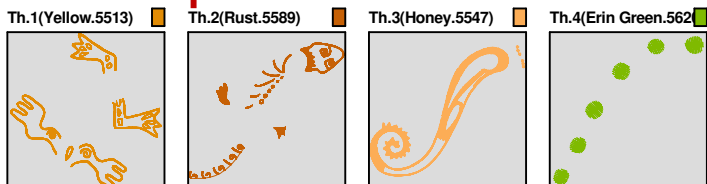

## Color Sequence:

Customer Name:	Machine Set: Default		
Size=78.20 mm x 177.10 mm	Stitch No.=13499	ChangeColor No.=4	Trim No.=24

**Design Note:**

No.	Thread	Length(m)
1.	 Robison Anton Super Brite Poly.Sun Gold.5512	0.86
2.	 Robison Anton Super Brite Poly.Cindy Purple.9088	10.04
3.	 Robison Anton Super Brite Poly.Erin Green.5620	0.53
4.	 Robison Anton Super Brite Poly.Rust.5589	9.62
5.	 Robison Anton Super Brite Poly.Shangri La.9047	2.26

ZOOM 100%

**Color Sequence:**

Customer Name:	Machine Set: Default		
Size=139.90 mm x 126.90 mm	Stitch No.=15212	ChangeColor No.=3	Trim No.=40

**Design Note:**

No.	Thread	Length(m)
1.	 Robison Anton Super Brite Poly.Yellow.5513	6.64
2.	 Robison Anton Super Brite Poly.Rust.5589	5.46
3.	 Robison Anton Super Brite Poly.Honey.5547	9.41
4.	 Robison Anton Super Brite Poly.Erin Green.5620	0.51

ZOOM 74%

**Color Sequence:**

Customer Name:	Machine Set: Default		
Size=127.60 mm x 129.10 mm	Stitch No.=17408	ChangeColor No.=3	Trim No.=54

**Design Note:**

No.	Thread	Length(m)
1.	 Robison Anton Super Brite Poly.Peapod.5756	2.02
2.	 Robison Anton Super Brite Poly.Honey.5547	2.29
3.	 Robison Anton Super Brite Poly.Mauve.5587	4.36
4.	 Robison Anton Super Brite Poly.Almond.5779	23.11

ZOOM 81%

**Color Sequence:**

Customer Name:	Machine Set: Default		
Size=108.30 mm x 177.00 mm	Stitch No.=17577	ChangeColor No.=2	Trim No.=32

**Design Note:**

No.	Thread	Length(m)
1.	 Robison Anton Super Brite Poly.Shangri La.9047	5.87
2.	 Robison Anton Super Brite Poly.Iris.5588	18.24
3.	 Robison Anton Super Brite Poly.Sun Gold.5512	10.12