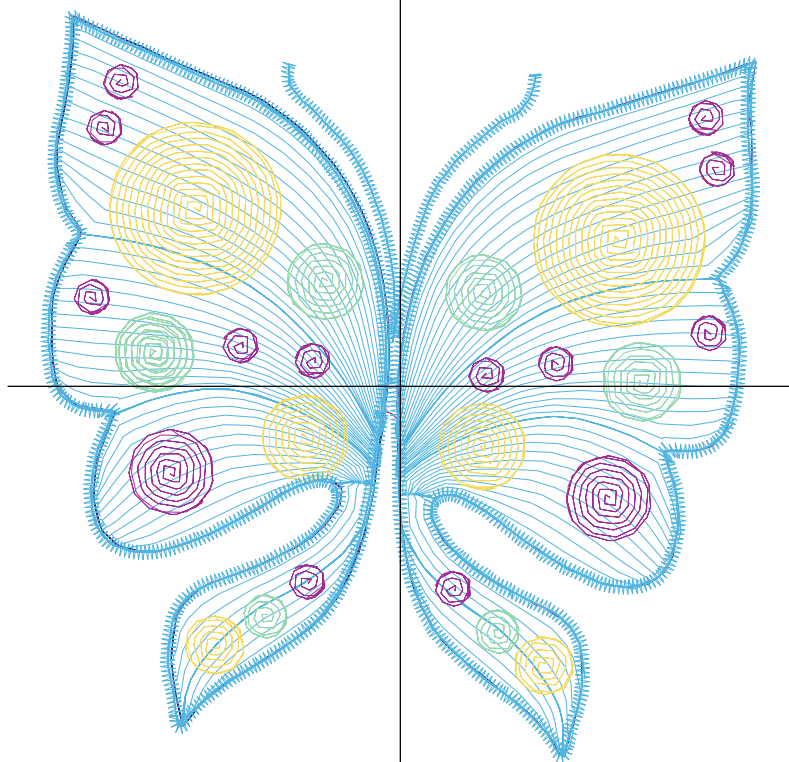

Design Name: butterfly-7	Customer Name:	Machine Set: Default	
Size=95.0 mm x 99.5 mm (3.74 inch x 3.92 inch) Stitch No.=10917 ChangeColor No.=6 Trim No.=27			

Design Note:

No.	Thread	Length(m)
1.	Robison Anton Super Brite Poly.New Berry.5800	0.91
2.	Robison Anton Super Brite Poly.Fire Blue.5736	0.92
3.	Robison Anton Super Brite Poly.Bambino Blue.9079	7.04
4.	Robison Anton Super Brite Poly.Lemon Fluff.9003	3.35
5.	Robison Anton Super Brite Poly.Rich Pink.9097	1.61
6.	Robison Anton Super Brite Poly.Tealeaf.9106	1.98
7.	Robison Anton Super Brite Poly.Bambino Blue.9079	6.46

ZOOM 100%