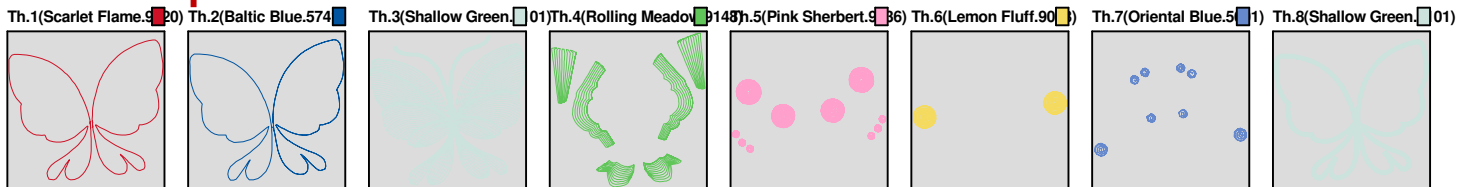

Color Sequence: