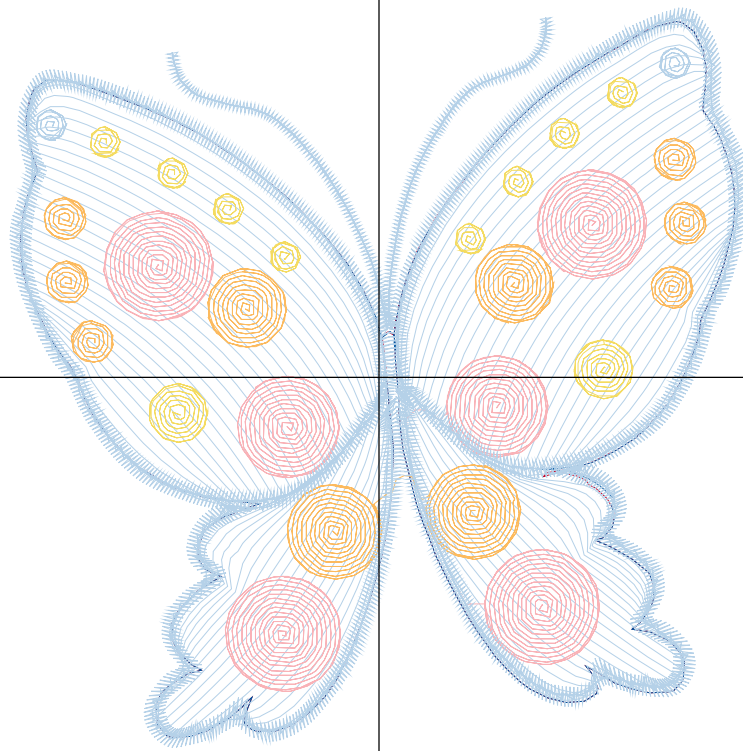

Design Name: butterfly-5	Customer Name:	Machine Set: Default	
Size=95.2 mm x 99.0 mm (3.75 inch x 3.90 inch) Stitch No.=17298 ChangeColor No.=7 Trim No.=20			

Design Note:

No.	Thread	Length(m)
1.	Robison Anton Super Brite Poly.Scarlet Flame.9020	0.90
2.	Robison Anton Super Brite Poly.Baltic Blue.5741	0.85
3.	Robison Anton Super Brite Poly.Ice Blue.5600	10.07
4.	Robison Anton Super Brite Poly.Pastoral Green.5621	2.04
5.	Robison Anton Super Brite Poly.Lake Blue.5604	2.19
6.	Robison Anton Super Brite Poly.Pink.5523	2.60
7.	Robison Anton Super Brite Poly.Lemon Fluff.9003	2.81
8.	Robison Anton Super Brite Poly.Ice Blue.5600	7.85

ZOOM 100%