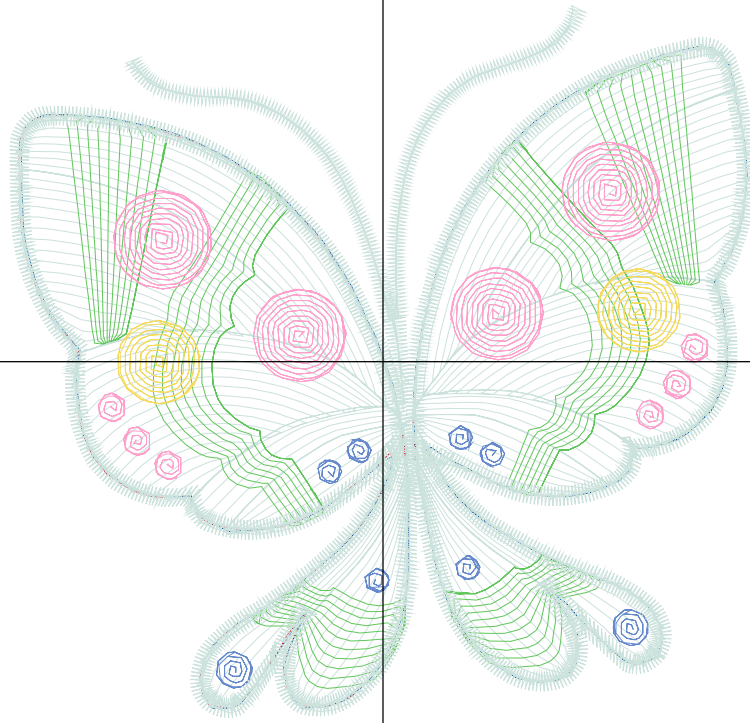

No.	Thread	Length(m)
1.	 Robison Anton Super Brite Poly.New Berry.5800	0.91
2.	 Robison Anton Super Brite Poly.Fire Blue.5736	0.92
3.	 Robison Anton Super Brite Poly.Bambino Blue.9079	7.04
4.	 Robison Anton Super Brite Poly.Lemon Fluff.9003	3.35
5.	 Robison Anton Super Brite Poly.Rich Pink.9097	1.61
6.	 Robison Anton Super Brite Poly.Tealeaf.9106	1.98
7.	 Robison Anton Super Brite Poly.Bambino Blue.9079	6.46

ZOOM 100%

**Color Sequence:**

Design Name: atwnls1558	Customer Name:	Machine Set: Default	
Size=98.8 mm x 94.2 mm (3.89 inch x 3.71 inch) Stitch No.=12167 ChangeColor No.=7 Trim No.=25			

**Design Note:**

No.	Thread	Length(m)
1.	 Robison Anton Super Brite Poly.Scarlet Flame.9020	0.58
2.	 Robison Anton Super Brite Poly.Baltic Blue.5741	0.86
3.	 Robison Anton Super Brite Poly.Shallow Green.9101	7.70
4.	 Robison Anton Super Brite Poly.Rolling Meadow.9148	2.28
5.	 Robison Anton Super Brite Poly.Pink Sherbert.9036	2.26
6.	 Robison Anton Super Brite Poly.Lemon Fluff.9003	0.71
7.	 Robison Anton Super Brite Poly.Oriental Blue.5601	0.46
8.	 Robison Anton Super Brite Poly.Shallow Green.9101	8.15

ZOOM 100%

**Color Sequence:**

<b>Design Name:</b> atwnls1559	<b>Customer Name:</b>	<b>Machine Set:</b> Default	
<b>Size=99.0 mm x 93.8 mm (3.90 inch x 3.69 inch) Stitch No.=14201 ChangeColor No.=6 Trim No.=21</b>			