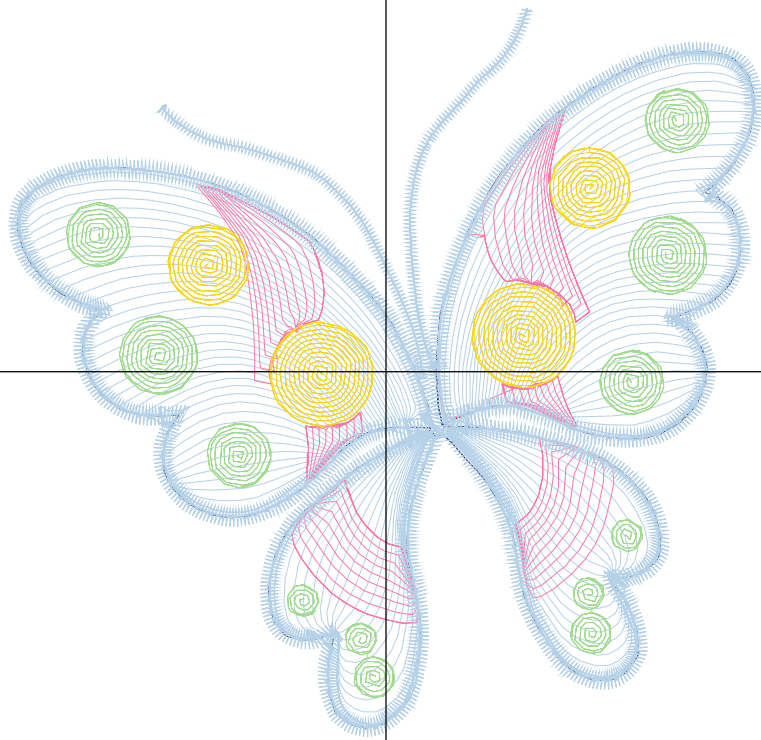

Design Name: butterfly-4	Customer Name:	Machine Set: Default	
Size=97.7 mm x 97.9 mm (3.85 inch x 3.85 inch) Stitch No.=11864 ChangeColor No.=7 Trim No.=24			

Design Note:

No.	Thread	Length(m)
1.	Robison Anton Super Brite Poly.Jockey Red.5581	0.53
2.	Robison Anton Super Brite Poly.Baltic Blue.5741	0.53
3.	Robison Anton Super Brite Poly.Sun Blue.5569	5.84
4.	Robison Anton Super Brite Poly.Mountain Rose.5795	4.02
5.	Robison Anton Super Brite Poly.Visor Gold.5698	2.50
6.	Robison Anton Super Brite Poly.Sun Blue.5569	0.15
7.	Robison Anton Super Brite Poly.Lemon Fluff.9003	1.01
8.	Robison Anton Super Brite Poly.Sun Blue.5569	7.07

ZOOM 100%