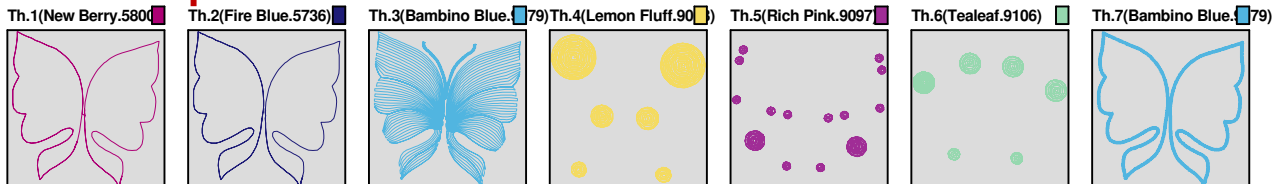

Color Sequence: