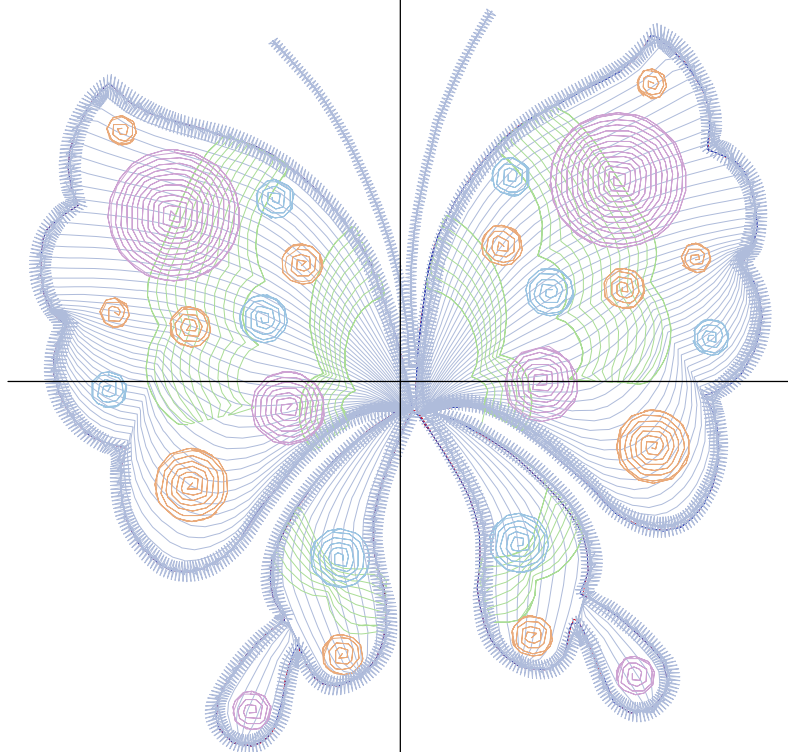

Design Name: butterfly-10	Customer Name:	Machine Set: Default	
Size=98.2 mm x 98.6 mm (3.87 inch x 3.88 inch) Stitch No.=13693 ChangeColor No.=7 Trim No.=32			

No.	Thread	Length(m)
1.	Robison Anton Super Brite Poly.Scarlet Flame.9020	0.70
2.	Robison Anton Super Brite Poly.Jamie Blue.5685	0.80
3.	Robison Anton Super Brite Poly.Paris Blue.5583	7.46
4.	Robison Anton Super Brite Poly.Slightly Green.9149	2.10
5.	Robison Anton Super Brite Poly.Bamboo.5638	1.48
6.	Robison Anton Super Brite Poly.Tulip.5586	2.48
7.	Robison Anton Super Brite Poly.Cameron Blue.9089	1.05
8.	Robison Anton Super Brite Poly.Paris Blue.5583	8.01

ZOOM 100%