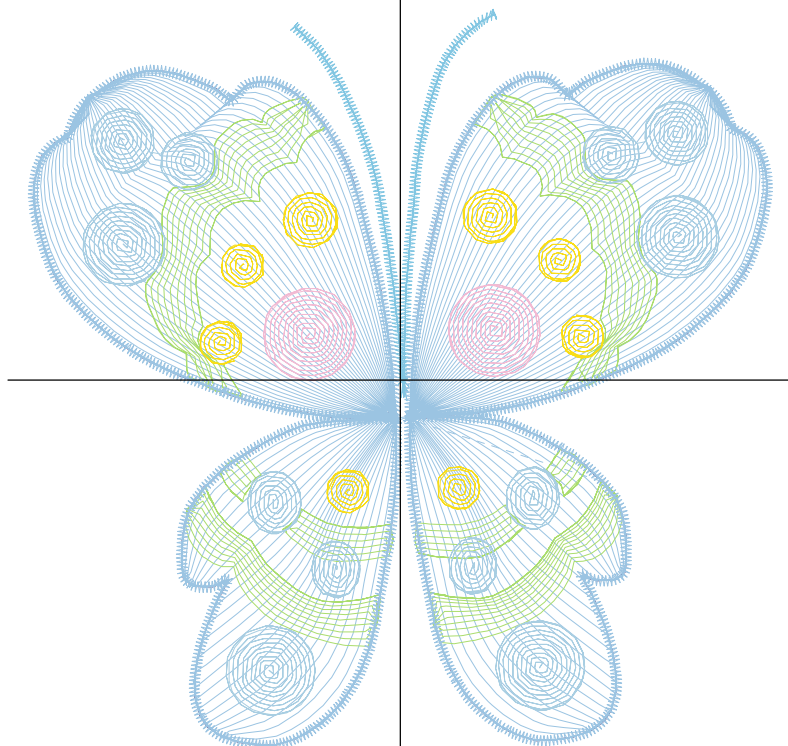

Design Name: butterfly-1	Customer Name:	Machine Set: Default	
Size=98.5 mm x 98.2 mm (3.88 inch x 3.87 inch) Stitch No.=15246 ChangeColor No.=8 Trim No.=31			

**Design Note:**

No.	Thread	Length(m)
1.	 Robison Anton Super Brite Poly.Jockey Red.5581	0.66
2.	 Robison Anton Super Brite Poly.Fire Blue.5736	0.66
3.	 Robison Anton Super Brite Poly.Cameron Blue.9089	8.50
4.	 Robison Anton Super Brite Poly.Pastoral Green.5621	2.35
5.	 Robison Anton Super Brite Poly.Black Eyed Susie.5861	1.20
6.	 Robison Anton Super Brite Poly.Sky Blue.5539	3.47
7.	 Robison Anton Super Brite Poly.Violet.5585	0.96
8.	 Robison Anton Super Brite Poly.Pillow Blue.9059	1.03
9.	 Robison Anton Super Brite Poly.Cameron Blue.9089	5.61

ZOOM 100%

**Color Sequence:**

Th.9(Cameron Blue.9089)

Design Name: butterfly-2	Customer Name:	Machine Set: Default	
Size=94.8 mm x 95.0 mm (3.73 inch x 3.74 inch) Stitch No.=14116 ChangeColor No.=4 Trim No.=17			

**Design Note:**

No.	Thread	Length(m)
1.	 Robison Anton Super Brite Poly.Scarlet Flame.9020	1.08
2.	 Robison Anton Super Brite Poly.Lake Blue.5604	6.71
3.	 Robison Anton Super Brite Poly.Arden Lavender.9067	4.00
4.	 Robison Anton Super Brite Poly.Pastoral Green.5621	3.14
5.	 Robison Anton Super Brite Poly.Lake Blue.5604	10.33