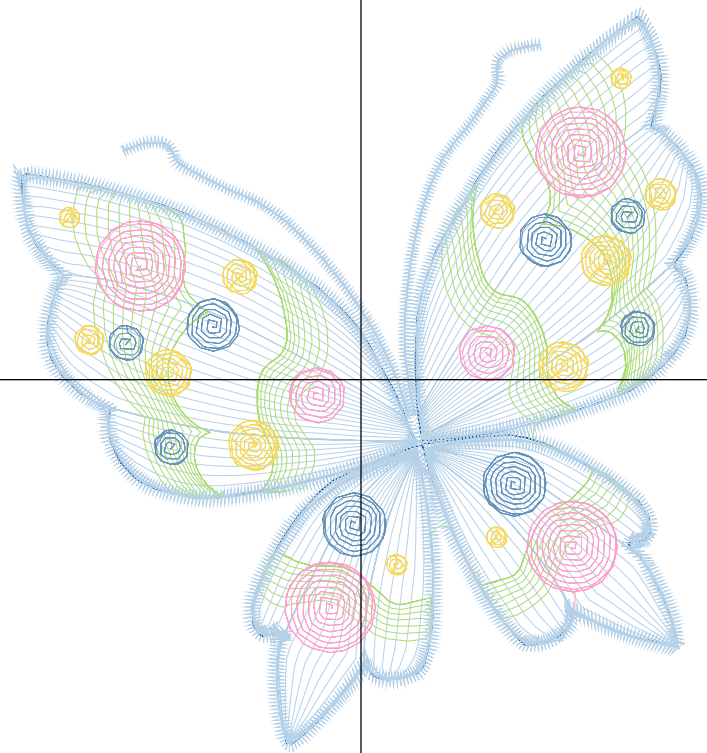

Design Name: butterfly-7	Customer Name:	Machine Set: Default	
Size=95.0 mm x 99.5 mm (3.74 inch x 3.92 inch) Stitch No.=10917 ChangeColor No.=6 Trim No.=27			

Design Note:

No.	Thread	Length(m)
1.	Robison Anton Super Brite Poly.New Berry.5800	0.91
2.	Robison Anton Super Brite Poly.Fire Blue.5736	0.92
3.	Robison Anton Super Brite Poly.Bambino Blue.9079	7.04
4.	Robison Anton Super Brite Poly.Lemon Fluff.9003	3.35
5.	Robison Anton Super Brite Poly.Rich Pink.9097	1.61
6.	Robison Anton Super Brite Poly.Tealeaf.9106	1.98
7.	Robison Anton Super Brite Poly.Bambino Blue.9079	6.46

ZOOM 100%