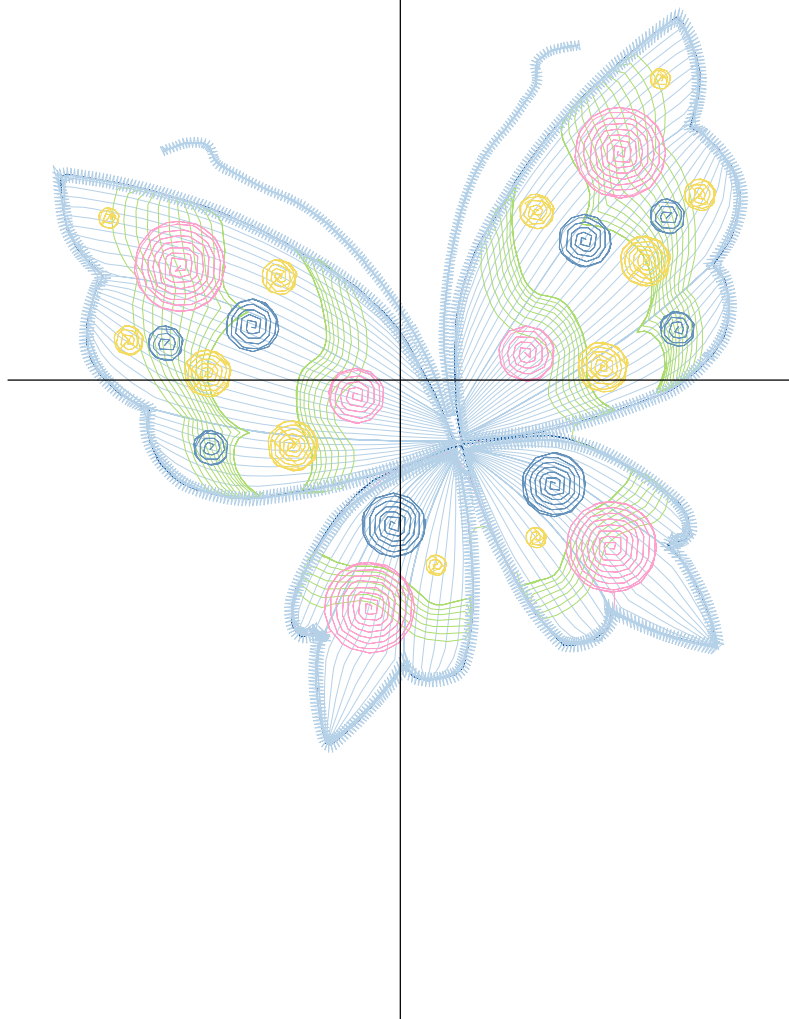

Design Name: butterfly-6	Customer Name:	Machine Set: Default	
Size=92.0 mm x 98.4 mm (3.62 inch x 3.87 inch) Stitch No.=13184 ChangeColor No.=7 Trim No.=28			

Design Note:

No.	Thread	Length(m)
1.	Robison Anton Super Brite Poly.Jockey Red.5581	1.05
2.	Robison Anton Super Brite Poly.Baltic Blue.5741	1.05
3.	Robison Anton Super Brite Poly.Ice Blue.5600	6.60
4.	Robison Anton Super Brite Poly.Pastoral Green.5621	2.52
5.	Robison Anton Super Brite Poly.Misty.5608	1.14
6.	Robison Anton Super Brite Poly.Lemon Fluff.9003	1.45
7.	Robison Anton Super Brite Poly.Pink Sherbert.9036	1.98
8.	Robison Anton Super Brite Poly.Ice Blue.5600	6.09

ZOOM 100%