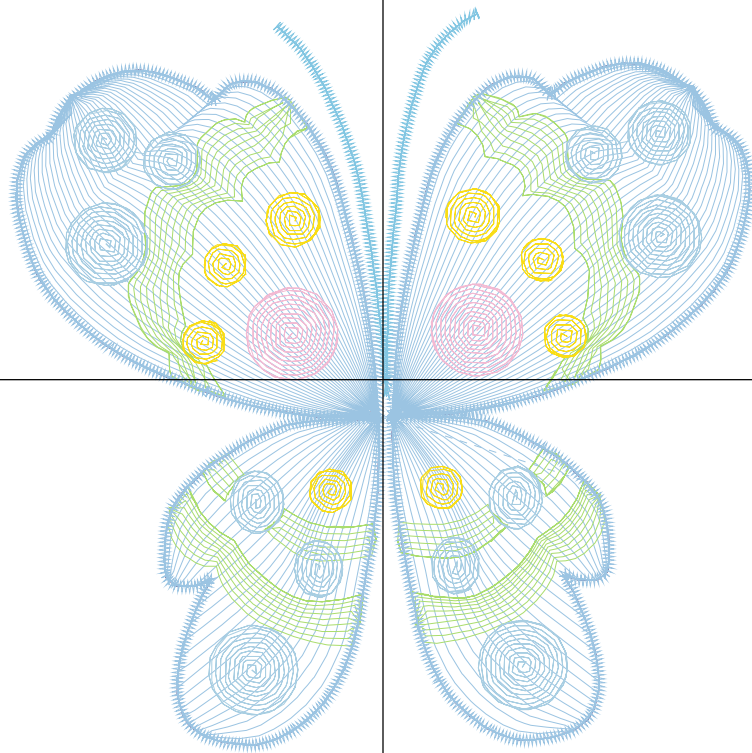

Design Name: butterfly-1	Customer Name:	Machine Set: Default	
Size=98.5 mm x 98.2 mm (3.88 inch x 3.87 inch) Stitch No.=15246 ChangeColor No.=8 Trim No.=31			

**Design Note:**

No.	Thread	Length(m)
1.	 Robison Anton Super Brite Poly.Jockey Red.5581	0.66
2.	 Robison Anton Super Brite Poly.Fire Blue.5736	0.66
3.	 Robison Anton Super Brite Poly.Cameron Blue.9089	8.50
4.	 Robison Anton Super Brite Poly.Pastoral Green.5621	2.35
5.	 Robison Anton Super Brite Poly.Black Eyed Susie.5861	1.20
6.	 Robison Anton Super Brite Poly.Sky Blue.5539	3.47
7.	 Robison Anton Super Brite Poly.Violet.5585	0.96
8.	 Robison Anton Super Brite Poly.Pillow Blue.9059	1.03
9.	 Robison Anton Super Brite Poly.Cameron Blue.9089	5.61

ZOOM 100%

**Color Sequence:**

Th.9(Cameron Blue.9089)

Design Name: butterfly-2	Customer Name:	Machine Set: Default	
Size=94.8 mm x 95.0 mm (3.73 inch x 3.74 inch) Stitch No.=14116 ChangeColor No.=4 Trim No.=17			

**Design Note:**

No.	Thread	Length(m)
1.	 Robison Anton Super Brite Poly.Scarlet Flame.9020	1.08
2.	 Robison Anton Super Brite Poly.Lake Blue.5604	6.71
3.	 Robison Anton Super Brite Poly.Arden Lavender.9067	4.00
4.	 Robison Anton Super Brite Poly.Pastoral Green.5621	3.14
5.	 Robison Anton Super Brite Poly.Lake Blue.5604	10.33