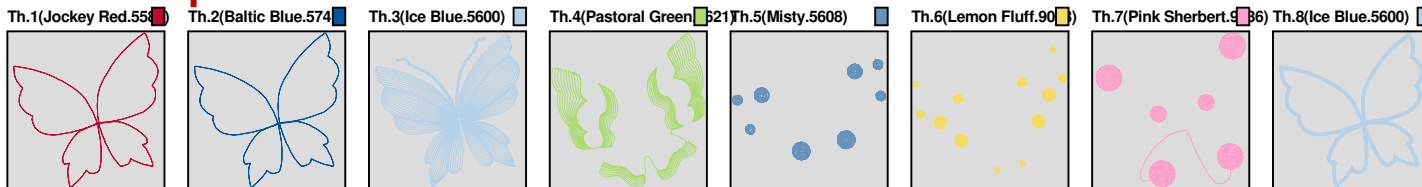

Color Sequence: