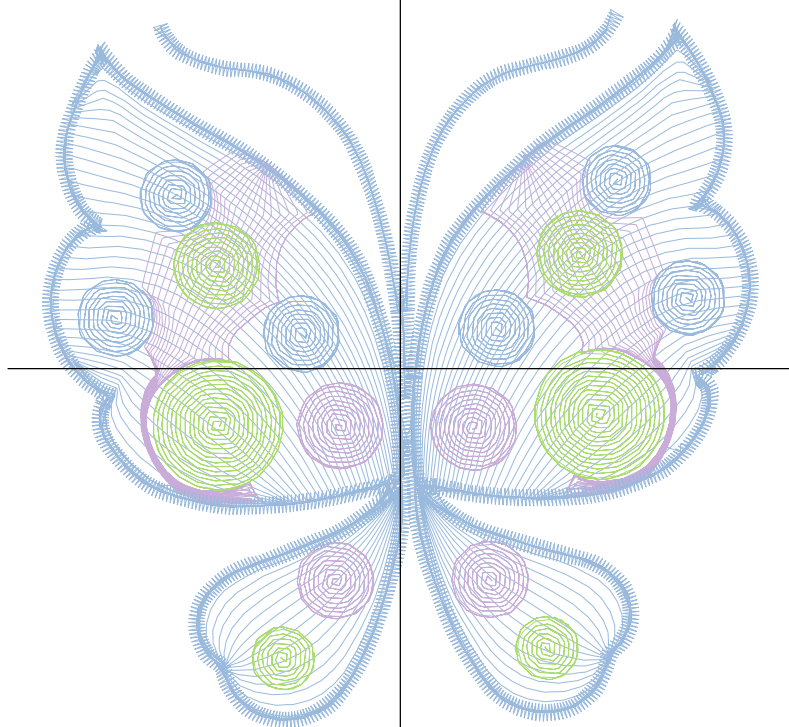

Design Name: butterfly-2	Customer Name:	Machine Set: Default	
Size=94.8 mm x 95.0 mm (3.73 inch x 3.74 inch) Stitch No.=14116 ChangeColor No.=4 Trim No.=17			

Design Note:

No.	Thread	Length(m)
1.	Robison Anton Super Brite Poly.Scarlet Flame.9020	1.08
2.	Robison Anton Super Brite Poly.Lake Blue.5604	6.71
3.	Robison Anton Super Brite Poly.Arden Lavender.9067	4.00
4.	Robison Anton Super Brite Poly.Pastoral Green.5621	3.14
5.	Robison Anton Super Brite Poly.Lake Blue.5604	10.33

ZOOM 100%