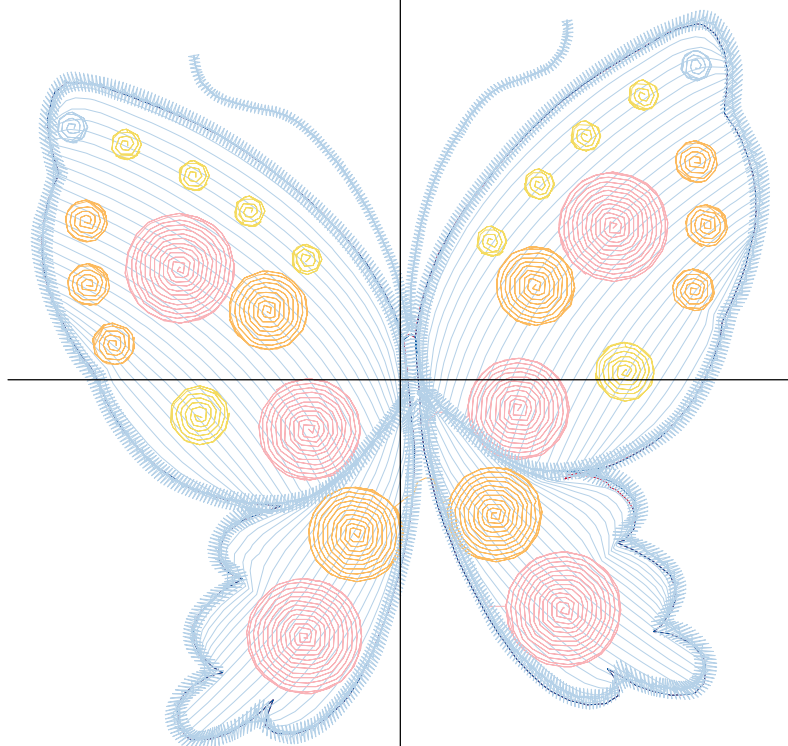

Design Name: butterfly-4	Customer Name:	Machine Set: Default	
Size=97.7 mm x 97.9 mm (3.85 inch x 3.85 inch) Stitch No.=11864 ChangeColor No.=7 Trim No.=24			

Design Note:

No.	Thread	Length(m)
1.	Robison Anton Super Brite Poly.Jockey Red.5581	0.53
2.	Robison Anton Super Brite Poly.Baltic Blue.5741	0.53
3.	Robison Anton Super Brite Poly.Sun Blue.5569	5.84
4.	Robison Anton Super Brite Poly.Mountain Rose.5795	4.02
5.	Robison Anton Super Brite Poly.Visor Gold.5698	2.50
6.	Robison Anton Super Brite Poly.Sun Blue.5569	0.15
7.	Robison Anton Super Brite Poly.Lemon Fluff.9003	1.01
8.	Robison Anton Super Brite Poly.Sun Blue.5569	7.07

ZOOM 100%