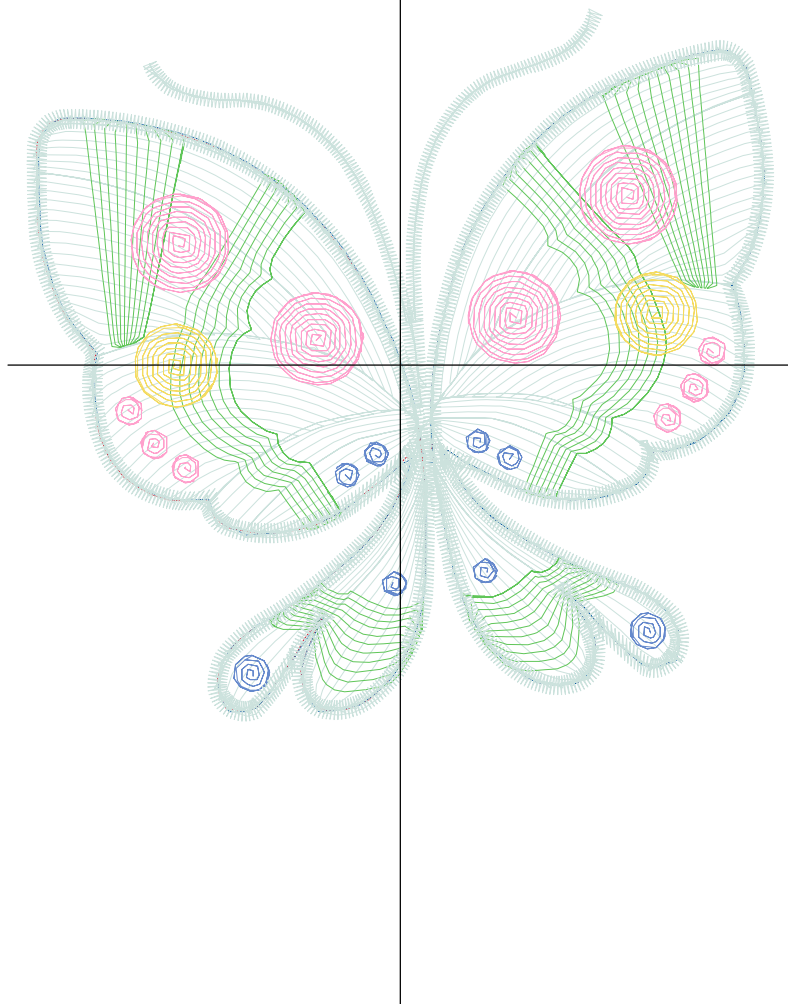

No.	Thread	Length(m)
1.	 Robison Anton Super Brite Poly.New Berry.5800	0.91
2.	 Robison Anton Super Brite Poly.Fire Blue.5736	0.92
3.	 Robison Anton Super Brite Poly.Bambino Blue.9079	7.04
4.	 Robison Anton Super Brite Poly.Lemon Fluff.9003	3.35
5.	 Robison Anton Super Brite Poly.Rich Pink.9097	1.61
6.	 Robison Anton Super Brite Poly.Tealeaf.9106	1.98
7.	 Robison Anton Super Brite Poly.Bambino Blue.9079	6.46

ZOOM 100%

**Color Sequence:**

Design Name: atwnls1558	Customer Name:	Machine Set: Default	
Size=98.8 mm x 94.2 mm (3.89 inch x 3.71 inch) Stitch No.=12167 ChangeColor No.=7 Trim No.=25			

**Design Note:**

No.	Thread	Length(m)
1.	 Robison Anton Super Brite Poly.Scarlet Flame.9020	0.58
2.	 Robison Anton Super Brite Poly.Baltic Blue.5741	0.86
3.	 Robison Anton Super Brite Poly.Shallow Green.9101	7.70
4.	 Robison Anton Super Brite Poly.Rolling Meadow.9148	2.28
5.	 Robison Anton Super Brite Poly.Pink Sherbert.9036	2.26
6.	 Robison Anton Super Brite Poly.Lemon Fluff.9003	0.71
7.	 Robison Anton Super Brite Poly.Oriental Blue.5601	0.46
8.	 Robison Anton Super Brite Poly.Shallow Green.9101	8.15

ZOOM 100%

**Color Sequence:**

<b>Design Name:</b> atwnls1559	<b>Customer Name:</b>	<b>Machine Set:</b> Default	
<b>Size=99.0 mm x 93.8 mm (3.90 inch x 3.69 inch) Stitch No.=14201 ChangeColor No.=6 Trim No.=21</b>			