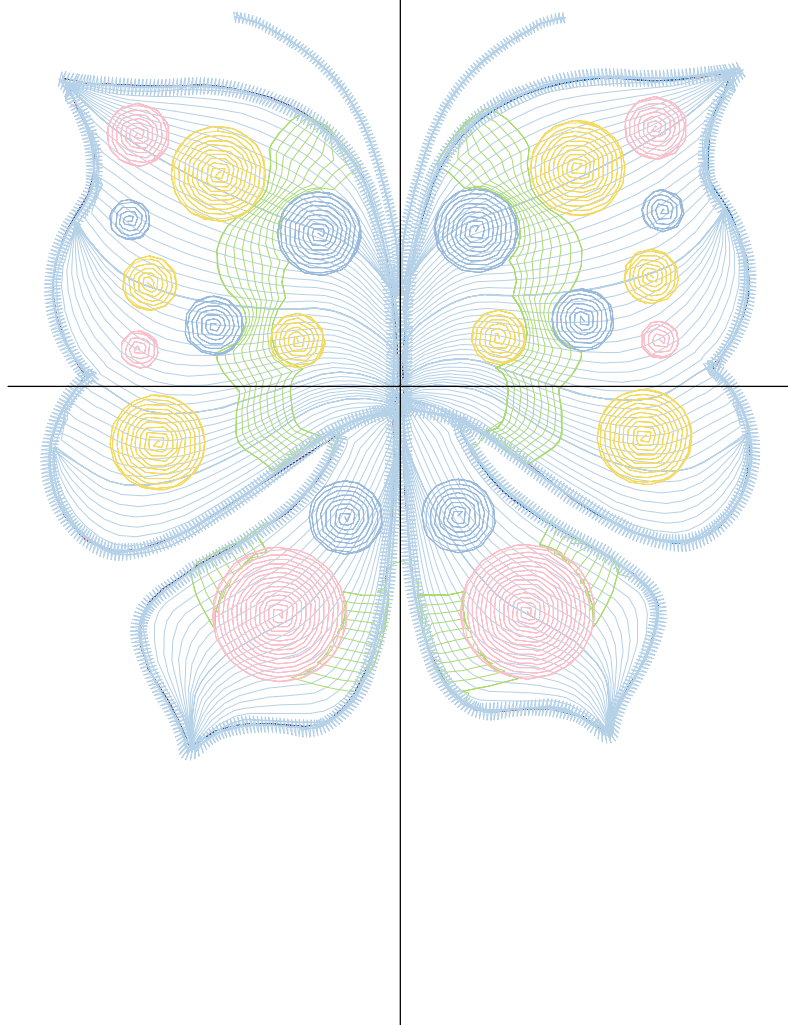

Design Name: butterfly-5	Customer Name:	Machine Set: Default	
Size=95.2 mm x 99.0 mm (3.75 inch x 3.90 inch) Stitch No.=17298 ChangeColor No.=7 Trim No.=20			

Design Note:

No.	Thread	Length(m)
1.	Robison Anton Super Brite Poly.Scarlet Flame.9020	0.90
2.	Robison Anton Super Brite Poly.Baltic Blue.5741	0.85
3.	Robison Anton Super Brite Poly.Ice Blue.5600	10.07
4.	Robison Anton Super Brite Poly.Pastoral Green.5621	2.04
5.	Robison Anton Super Brite Poly.Lake Blue.5604	2.19
6.	Robison Anton Super Brite Poly.Pink.5523	2.60
7.	Robison Anton Super Brite Poly.Lemon Fluff.9003	2.81
8.	Robison Anton Super Brite Poly.Ice Blue.5600	7.85

ZOOM 100%