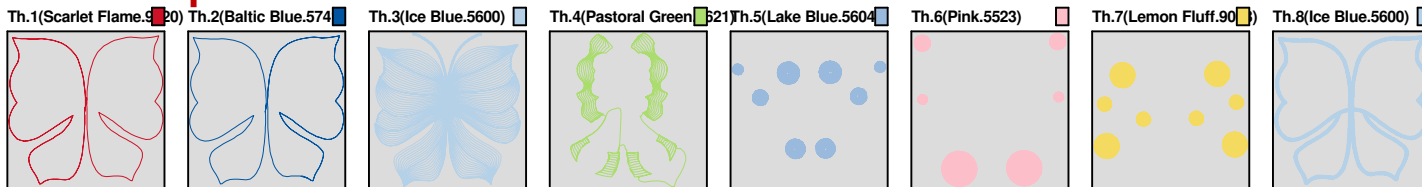

No.	Thread	Length(m)
1.	 Robison Anton Super Brite Poly.Jockey Red.5581	0.53
2.	 Robison Anton Super Brite Poly.Baltic Blue.5741	0.53
3.	 Robison Anton Super Brite Poly.Sun Blue.5569	5.84
4.	 Robison Anton Super Brite Poly.Mountain Rose.5795	4.02
5.	 Robison Anton Super Brite Poly.Visor Gold.5698	2.50
6.	 Robison Anton Super Brite Poly.Sun Blue.5569	0.15
7.	 Robison Anton Super Brite Poly.Lemon Fluff.9003	1.01
8.	 Robison Anton Super Brite Poly.Sun Blue.5569	7.07

ZOOM 100%

**Color Sequence:**

Design Name: butterfly-5	Customer Name:	Machine Set: Default	
Size=95.2 mm x 99.0 mm (3.75 inch x 3.90 inch) Stitch No.=17298 ChangeColor No.=7 Trim No.=20			

**Design Note:**

No.	Thread	Length(m)
1.	 Robison Anton Super Brite Poly.Scarlet Flame.9020	0.90
2.	 Robison Anton Super Brite Poly.Baltic Blue.5741	0.85
3.	 Robison Anton Super Brite Poly.Ice Blue.5600	10.07
4.	 Robison Anton Super Brite Poly.Pastoral Green.5621	2.04
5.	 Robison Anton Super Brite Poly.Lake Blue.5604	2.19
6.	 Robison Anton Super Brite Poly.Pink.5523	2.60
7.	 Robison Anton Super Brite Poly.Lemon Fluff.9003	2.81
8.	 Robison Anton Super Brite Poly.Ice Blue.5600	7.85

ZOOM 100%

**Color Sequence:**

Design Name: butterfly-6	Customer Name:	Machine Set: Default	
Size=92.0 mm x 98.4 mm (3.62 inch x 3.87 inch) Stitch No.=13184 ChangeColor No.=7 Trim No.=28			

**Design Note:**