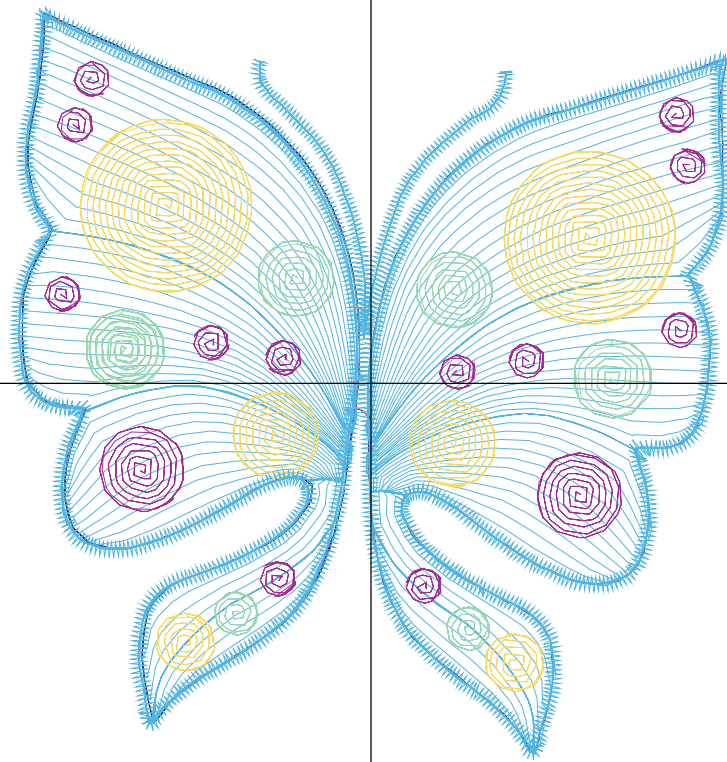

Design Name: atwnls1558	Customer Name:	Machine Set: Default	
Size=98.8 mm x 94.2 mm (3.89 inch x 3.71 inch) Stitch No.=12167 ChangeColor No.=7 Trim No.=25			

Design Note:

No.	Thread	Length(m)
1.	Robison Anton Super Brite Poly.Scarlet Flame.9020	0.58
2.	Robison Anton Super Brite Poly.Baltic Blue.5741	0.86
3.	Robison Anton Super Brite Poly.Shallow Green.9101	7.70
4.	Robison Anton Super Brite Poly.Rolling Meadow.9148	2.28
5.	Robison Anton Super Brite Poly.Pink Sherbert.9036	2.26
6.	Robison Anton Super Brite Poly.Lemon Fluff.9003	0.71
7.	Robison Anton Super Brite Poly.Oriental Blue.5601	0.46
8.	Robison Anton Super Brite Poly.Shallow Green.9101	8.15

ZOOM 100%