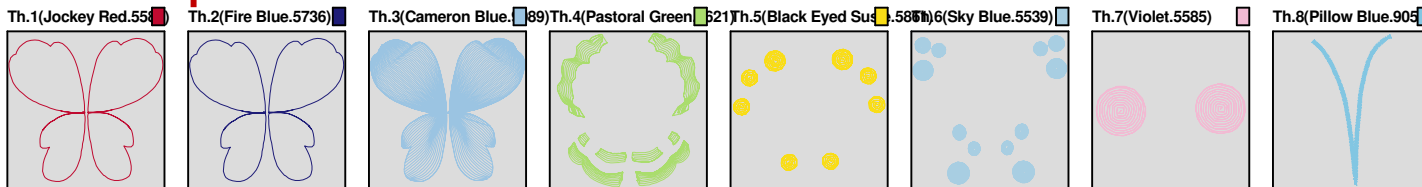

Design Name: butterfly-1	Customer Name:	Machine Set: Default	
Size=98.5 mm x 98.2 mm (3.88 inch x 3.87 inch) Stitch No.=15246 ChangeColor No.=8 Trim No.=31			

**Design Note:**

No.	Thread	Length(m)
1.	 Robison Anton Super Brite Poly.Jockey Red.5581	0.66
2.	 Robison Anton Super Brite Poly.Fire Blue.5736	0.66
3.	 Robison Anton Super Brite Poly.Cameron Blue.9089	8.50
4.	 Robison Anton Super Brite Poly.Pastoral Green.5621	2.35
5.	 Robison Anton Super Brite Poly.Black Eyed Susie.5861	1.20
6.	 Robison Anton Super Brite Poly.Sky Blue.5539	3.47
7.	 Robison Anton Super Brite Poly.Violet.5585	0.96
8.	 Robison Anton Super Brite Poly.Pillow Blue.9059	1.03
9.	 Robison Anton Super Brite Poly.Cameron Blue.9089	5.61

ZOOM 100%

**Color Sequence:**

Th.9(Cameron Blue.9089)

Design Name: butterfly-2	Customer Name:	Machine Set: Default	
Size=94.8 mm x 95.0 mm (3.73 inch x 3.74 inch) Stitch No.=14116 ChangeColor No.=4 Trim No.=17			