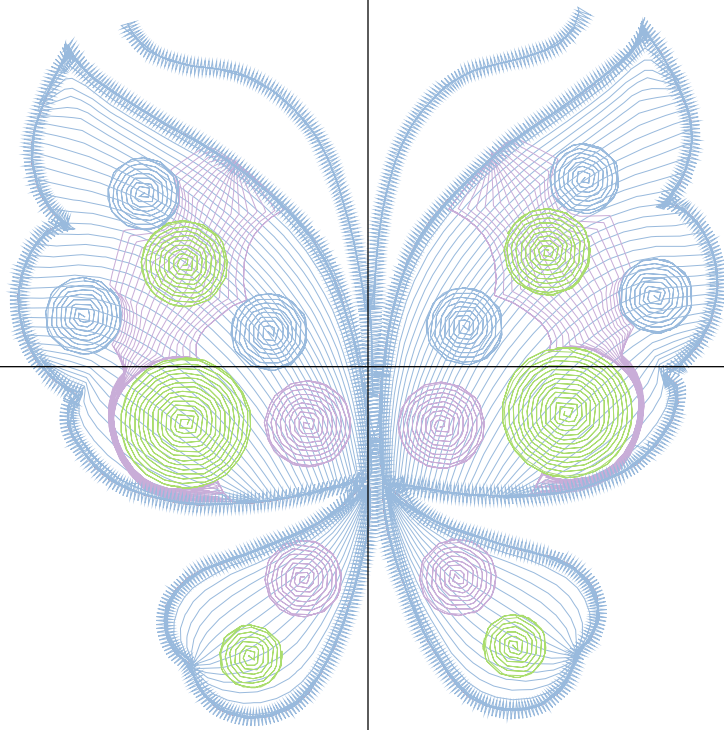

**Design Note:**

No.	Thread	Length(m)
1.	 Robison Anton Super Brite Poly.Scarlet Flame.9020	1.08
2.	 Robison Anton Super Brite Poly.Lake Blue.5604	6.71
3.	 Robison Anton Super Brite Poly.Arden Lavender.9067	4.00
4.	 Robison Anton Super Brite Poly.Pastoral Green.5621	3.14
5.	 Robison Anton Super Brite Poly.Lake Blue.5604	10.33

ZOOM 100%

**Color Sequence:**

Design Name: butterfly-3	Customer Name:	Machine Set: Default	
Size=99.8 mm x 96.4 mm (3.93 inch x 3.80 inch) Stitch No.=11804 ChangeColor No.=6 Trim No.=19			

**Design Note:**