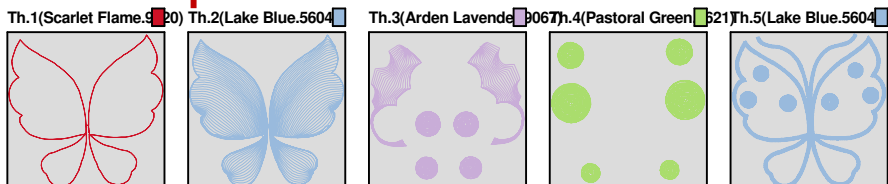

Design Name: butterfly-1	Customer Name:	Machine Set: Default	
Size=98.5 mm x 98.2 mm (3.88 inch x 3.87 inch) Stitch No.=15246 ChangeColor No.=8 Trim No.=31			

**Design Note:**

No.	Thread	Length(m)
1.	 Robison Anton Super Brite Poly.Jockey Red.5581	0.66
2.	 Robison Anton Super Brite Poly.Fire Blue.5736	0.66
3.	 Robison Anton Super Brite Poly.Cameron Blue.9089	8.50
4.	 Robison Anton Super Brite Poly.Pastoral Green.5621	2.35
5.	 Robison Anton Super Brite Poly.Black Eyed Susie.5861	1.20
6.	 Robison Anton Super Brite Poly.Sky Blue.5539	3.47
7.	 Robison Anton Super Brite Poly.Violet.5585	0.96
8.	 Robison Anton Super Brite Poly.Pillow Blue.9059	1.03
9.	 Robison Anton Super Brite Poly.Cameron Blue.9089	5.61

ZOOM 100%

**Color Sequence:**

Th.9(Cameron Blue.9089)

Design Name: butterfly-2	Customer Name:	Machine Set: Default	
Size=94.8 mm x 95.0 mm (3.73 inch x 3.74 inch) Stitch No.=14116 ChangeColor No.=4 Trim No.=17			

**Design Note:**

No.	Thread	Length(m)
1.	 Robison Anton Super Brite Poly.Scarlet Flame.9020	1.08
2.	 Robison Anton Super Brite Poly.Lake Blue.5604	6.71
3.	 Robison Anton Super Brite Poly.Arden Lavender.9067	4.00
4.	 Robison Anton Super Brite Poly.Pastoral Green.5621	3.14
5.	 Robison Anton Super Brite Poly.Lake Blue.5604	10.33

ZOOM 100%

**Color Sequence:**

Design Name: butterfly-3	Customer Name:	Machine Set: Default	
Size=99.8 mm x 96.4 mm (3.93 inch x 3.80 inch) Stitch No.=11804 ChangeColor No.=6 Trim No.=19			

**Design Note:**