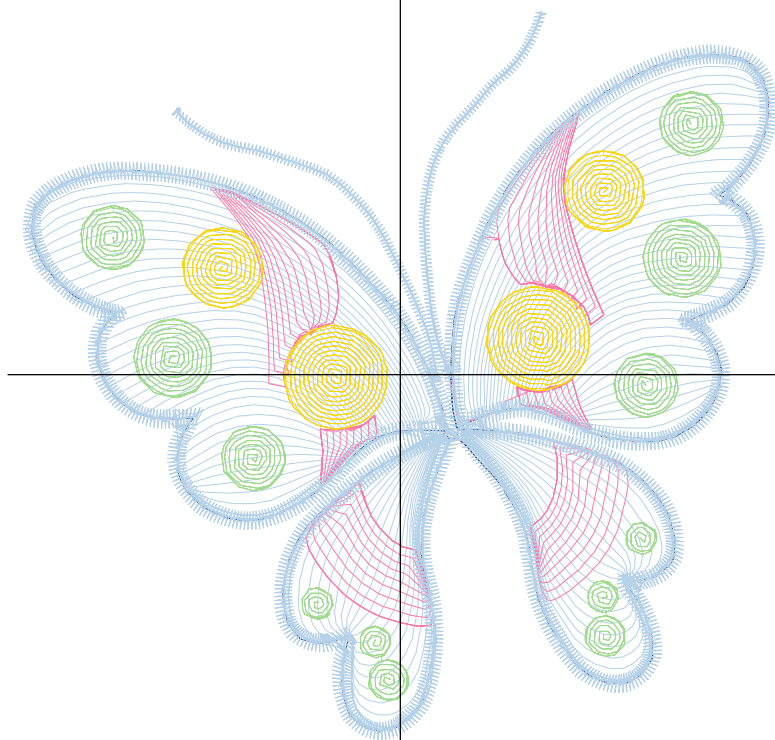

Design Name: butterfly-3	Customer Name:	Machine Set: Default	
Size=99.8 mm x 96.4 mm (3.93 inch x 3.80 inch) Stitch No.=11804 ChangeColor No.=6 Trim No.=19			

Design Note:

No.	Thread	Length(m)
1.	Robison Anton Super Brite Poly.Scarlet Flame.9020	0.72
2.	Robison Anton Super Brite Poly.Baltic Blue.5741	0.56
3.	Robison Anton Super Brite Poly.Ice Blue.5600	6.18
4.	Robison Anton Super Brite Poly.Wild Pink.5559	1.58
5.	Robison Anton Super Brite Poly.Golden Stargazor.9051	1.91
6.	Robison Anton Super Brite Poly.Green Oak.5619	2.31
7.	Robison Anton Super Brite Poly.Ice Blue.5600	7.56

ZOOM 100%