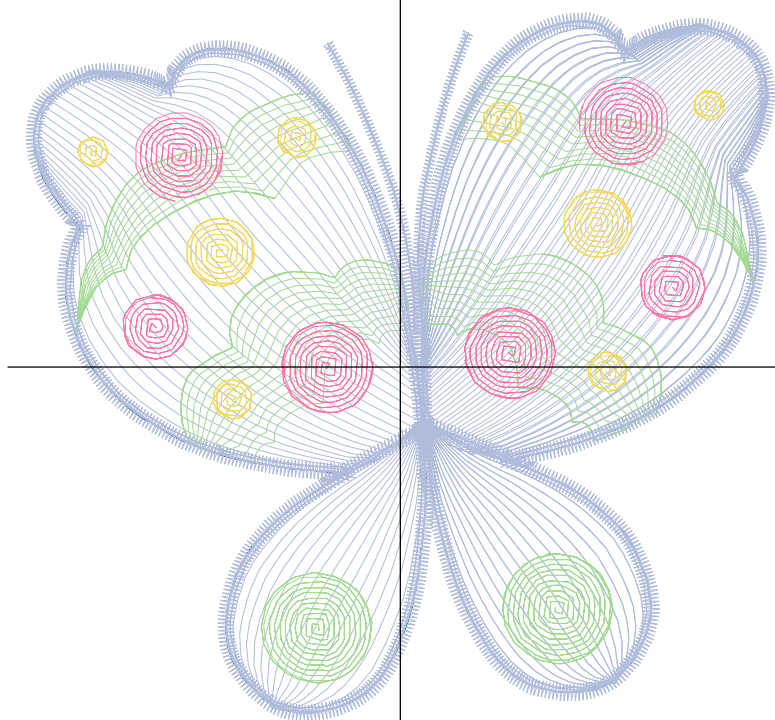

ZOOM 100%

**Color Sequence:**

Design Name: atwnls1558	Customer Name:	Machine Set: Default	
Size=98.8 mm x 94.2 mm (3.89 inch x 3.71 inch) Stitch No.=12167 ChangeColor No.=7 Trim No.=25			

**Design Note:**

No.	Thread	Length(m)
1.	 Robison Anton Super Brite Poly.Scarlet Flame.9020	0.58
2.	 Robison Anton Super Brite Poly.Baltic Blue.5741	0.86
3.	 Robison Anton Super Brite Poly.Shallow Green.9101	7.70
4.	 Robison Anton Super Brite Poly.Rolling Meadow.9148	2.28
5.	 Robison Anton Super Brite Poly.Pink Sherbert.9036	2.26
6.	 Robison Anton Super Brite Poly.Lemon Fluff.9003	0.71
7.	 Robison Anton Super Brite Poly.Oriental Blue.5601	0.46
8.	 Robison Anton Super Brite Poly.Shallow Green.9101	8.15

ZOOM 100%

**Color Sequence:**

<b>Design Name:</b> atwnls1559	<b>Customer Name:</b>	<b>Machine Set:</b> Default	
<b>Size=99.0 mm x 93.8 mm (3.90 inch x 3.69 inch) Stitch No.=14201 ChangeColor No.=6 Trim No.=21</b>			

ZOOM 100%

**Color Sequence:**

Design Name: butterfly-10	Customer Name:	Machine Set: Default	
Size=98.2 mm x 98.6 mm (3.87 inch x 3.88 inch) Stitch No.=13693 ChangeColor No.=7 Trim No.=32			

No.	Thread	Length(m)
1.	 Robison Anton Super Brite Poly.Scarlet Flame.9020	0.70
2.	 Robison Anton Super Brite Poly.Jamie Blue.5685	0.80
3.	 Robison Anton Super Brite Poly.Paris Blue.5583	7.46
4.	 Robison Anton Super Brite Poly.Slightly Green.9149	2.10
5.	 Robison Anton Super Brite Poly.Bamboo.5638	1.48
6.	 Robison Anton Super Brite Poly.Tulip.5586	2.48
7.	 Robison Anton Super Brite Poly.Cameron Blue.9089	1.05
8.	 Robison Anton Super Brite Poly.Paris Blue.5583	8.01