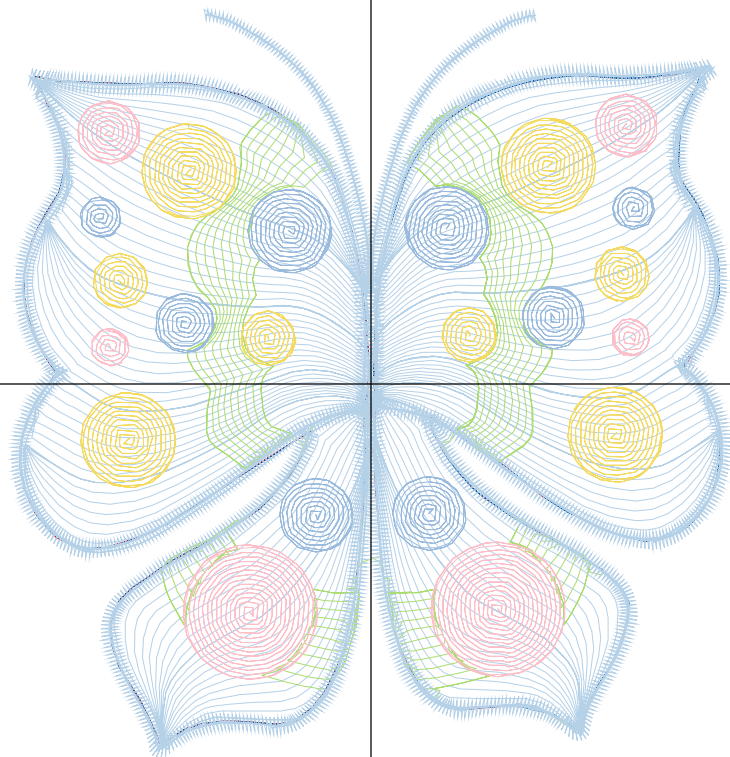

Design Name: butterfly-6	Customer Name:	Machine Set: Default	
Size=92.0 mm x 98.4 mm (3.62 inch x 3.87 inch) Stitch No.=13184 ChangeColor No.=7 Trim No.=28			

Design Note:

No.	Thread	Length(m)
1.	Robison Anton Super Brite Poly.Jockey Red.5581	1.05
2.	Robison Anton Super Brite Poly.Baltic Blue.5741	1.05
3.	Robison Anton Super Brite Poly.Ice Blue.5600	6.60
4.	Robison Anton Super Brite Poly.Pastoral Green.5621	2.52
5.	Robison Anton Super Brite Poly.Misty.5608	1.14
6.	Robison Anton Super Brite Poly.Lemon Fluff.9003	1.45
7.	Robison Anton Super Brite Poly.Pink Sherbert.9036	1.98
8.	Robison Anton Super Brite Poly.Ice Blue.5600	6.09

ZOOM 100%