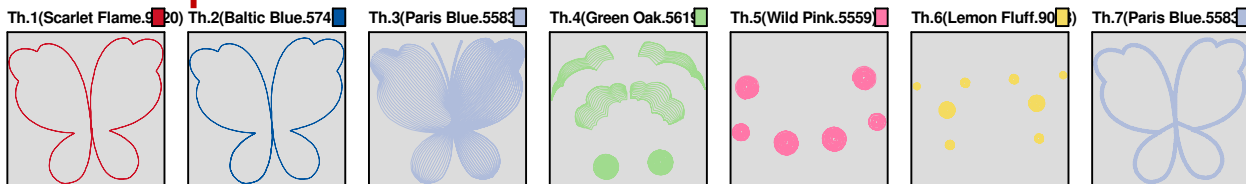

Color Sequence: