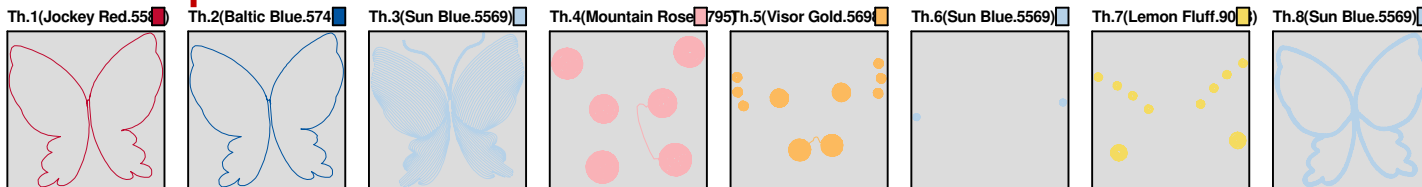

Color Sequence: