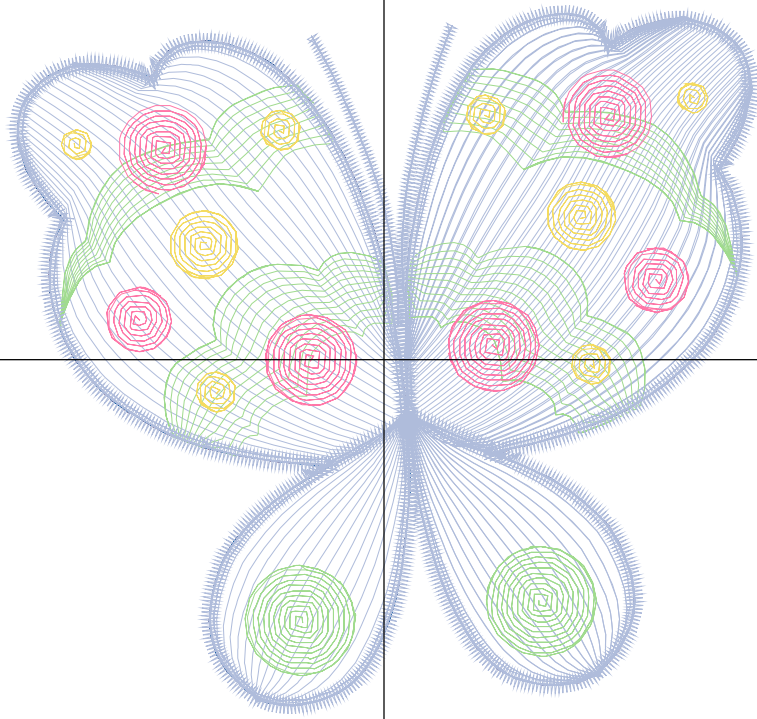

ZOOM 100%

**Color Sequence:**

Design Name: atwnls1558	Customer Name:	Machine Set: Default	
Size=98.8 mm x 94.2 mm (3.89 inch x 3.71 inch) Stitch No.=12167 ChangeColor No.=7 Trim No.=25			

**Design Note:**

No.	Thread	Length(m)
1.	 Robison Anton Super Brite Poly.Scarlet Flame.9020	0.58
2.	 Robison Anton Super Brite Poly.Baltic Blue.5741	0.86
3.	 Robison Anton Super Brite Poly.Shallow Green.9101	7.70
4.	 Robison Anton Super Brite Poly.Rolling Meadow.9148	2.28
5.	 Robison Anton Super Brite Poly.Pink Sherbert.9036	2.26
6.	 Robison Anton Super Brite Poly.Lemon Fluff.9003	0.71
7.	 Robison Anton Super Brite Poly.Oriental Blue.5601	0.46
8.	 Robison Anton Super Brite Poly.Shallow Green.9101	8.15

ZOOM 100%

**Color Sequence:**

<b>Design Name:</b> atwnls1559	<b>Customer Name:</b>	<b>Machine Set:</b> Default	
<b>Size=99.0 mm x 93.8 mm (3.90 inch x 3.69 inch) Stitch No.=14201 ChangeColor No.=6 Trim No.=21</b>			

ZOOM 100%

**Color Sequence:**

Design Name: butterfly-10	Customer Name:	Machine Set: Default	
Size=98.2 mm x 98.6 mm (3.87 inch x 3.88 inch) Stitch No.=13693 ChangeColor No.=7 Trim No.=32			

No.	Thread	Length(m)
1.	 Robison Anton Super Brite Poly.Scarlet Flame.9020	0.70
2.	 Robison Anton Super Brite Poly.Jamie Blue.5685	0.80
3.	 Robison Anton Super Brite Poly.Paris Blue.5583	7.46
4.	 Robison Anton Super Brite Poly.Slightly Green.9149	2.10
5.	 Robison Anton Super Brite Poly.Bamboo.5638	1.48
6.	 Robison Anton Super Brite Poly.Tulip.5586	2.48
7.	 Robison Anton Super Brite Poly.Cameron Blue.9089	1.05
8.	 Robison Anton Super Brite Poly.Paris Blue.5583	8.01