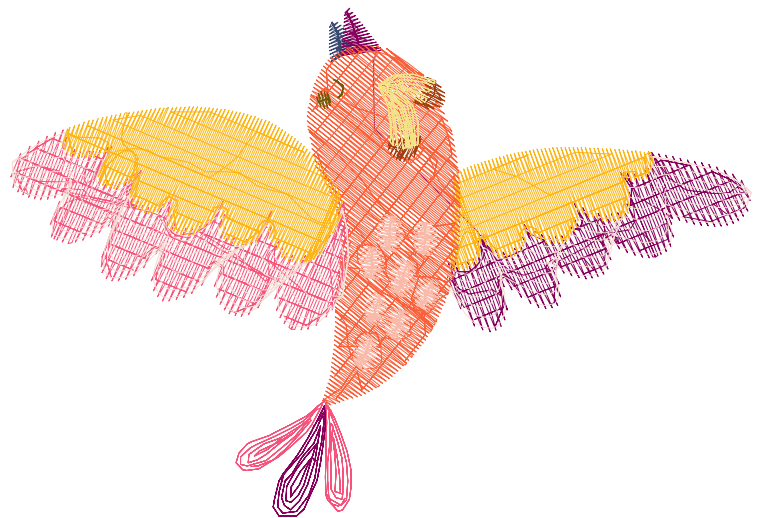

Exotic Birds

Author Name: Florence
Design File: atwflc0285.gen

Print At: 2016-5-6

Design Name: atwflc0285	Customer Name:	Machine Set: Default	
Size=98.00 mm x 67.20 mm	Stitch No.=7533	ChangeColor No.=13	Trim No.=10

Design Note:

No.	Thread	Length(m)
1.	Robison Anton Super Brite Poly.Ash.5641	0.08
2.	Robison Anton Super Brite Poly.Raspberry Ice.9017	1.54
3.	Robison Anton Super Brite Poly.Light Pink.5543	0.55
4.	Robison Anton Super Brite Poly.Merit Gold.5763	1.47
5.	Robison Anton Super Brite Poly.Oriental Poppies.9058	3.63
6.	Robison Anton Super Brite Poly.Dancing Salmon.9073	0.74
7.	Robison Anton Super Brite Poly.Orange Glory.9056	0.14
8.	Robison Anton Super Brite Poly.Allegheny.9119	0.04
9.	Robison Anton Super Brite Poly.Coronation Gold.9014	0.42
10.	Robison Anton Super Brite Poly.Begonia.5528	1.99
11.	Robison Anton Super Brite Poly.Light Pink.5543	0.84
12.	Robison Anton Super Brite Poly.Merit Gold.5763	2.39
13.	Robison Anton Super Brite Poly.Begonia.5528	0.79
14.	Robison Anton Super Brite Poly.Raspberry Ice.9017	0.49

ZOOM 100%