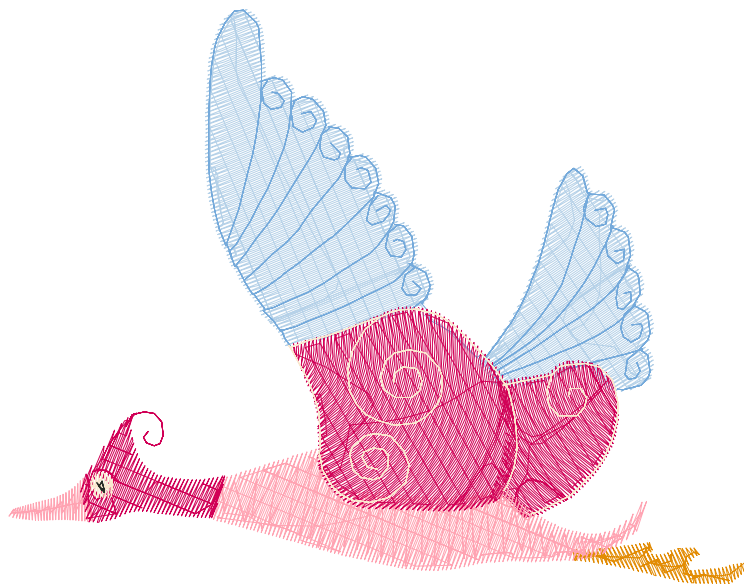

Customer Name:	Machine Set: Default		
Size=97.60 mm x 76.00 mm	Stitch No.=7534	ChangeColor No.=7	Trim No.=4

Design Note:

No.	Thread	Length(m)
1.	Robison Anton Super Brite Poly.Ice Blue.5600	5.86
2.	Robison Anton Super Brite Poly.Tropic Blue.5734	2.31
3.	Robison Anton Super Brite Poly.Pink Bleeding Heart.9012	1.26
4.	Robison Anton Super Brite Poly.Yellow.5513	0.38
5.	Robison Anton Super Brite Poly.Dusty Rose.5675	3.21
6.	Robison Anton Super Brite Poly.Pink Bleeding Heart.9012	3.67
7.	Robison Anton Super Brite Poly.Ivory.5635	1.00
8.	Robison Anton Super Brite Poly.Black Chrome.5841	0.01

ZOOM 100%

Color Sequence:

Customer Name:	Machine Set: Default		
Size=98.40 mm x 83.50 mm	Stitch No.=7152	ChangeColor No.=9	Trim No.=14

Design Note:

No.	Thread	Length(m)
1.	 Robison Anton Super Brite Poly.Warm Sunshine.9172	6.34
2.	 Robison Anton Super Brite Poly.Willow.5521	2.70
3.	 Robison Anton Super Brite Poly.Warm Sunshine.9172	1.35
4.	 Robison Anton Super Brite Poly.Orange Glory.9056	0.82
5.	 Robison Anton Super Brite Poly.Grilled Orange.9072	0.75
6.	 Robison Anton Super Brite Poly.Melon.5594	0.31
7.	 Robison Anton Super Brite Poly.Rust.5589	0.66
8.	 Robison Anton Super Brite Poly.Moss.5578	3.05
9.	 Robison Anton Super Brite Poly.Ivory.5635	0.10
10.	 Robison Anton Super Brite Poly.Salvia Plum.9055	0.05