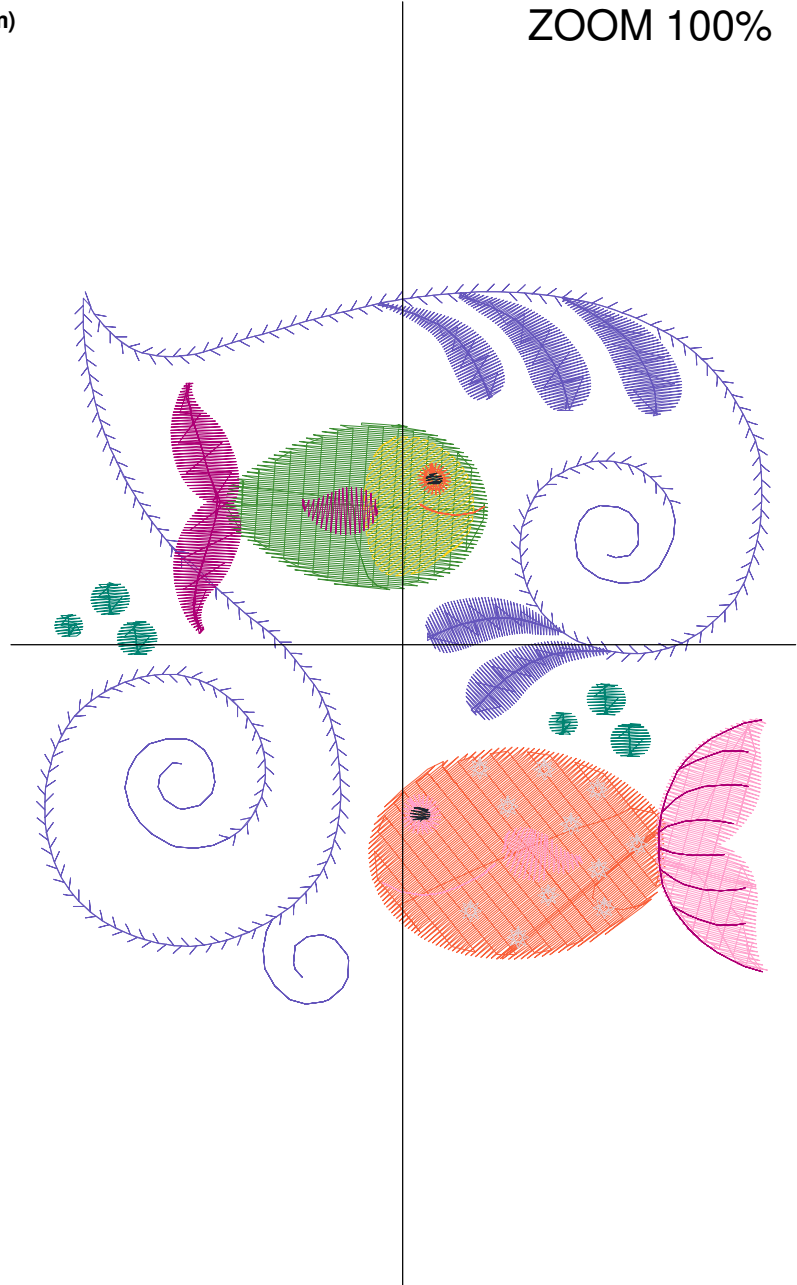

ZOOM 100%

Color Sequence:

Design Name: atwdd-0111	Customer Name:	Machine Set: Default	
Size=97.00 mm x 95.20 mm	Stitch No.=7201	ChangeColor No.=8	Trim No.=26

Design Note:

No.	Thread	Length(m)
1.	Robison Anton Super Brite Poly.Livid Lavender.9166	5.21
2.	Robison Anton Super Brite Poly.Kelly.5540	2.72
3.	Robison Anton Super Brite Poly.Goldenrod.5542	0.45
4.	Robison Anton Super Brite Poly.Oriental Poppies.9058	4.22
5.	Robison Anton Super Brite Poly.Pink Sherbert.9036	2.01
6.	Robison Anton Super Brite Poly.New Berry.5800	1.73
7.	Robison Anton Super Brite Poly.Hi Ho Silver.9082	0.26
8.	Robison Anton Super Brite Poly.Green Stone.5748	0.60
9.	Robison Anton Super Brite Poly.Black.5596	0.05

ZOOM 100%

Color Sequence:

Design Name: atwdd-0112	Customer Name:	Machine Set: Default	
Size=96.00 mm x 97.10 mm	Stitch No.=8591	ChangeColor No.=8	Trim No.=16

Design Note:

No.	Thread	Length(m)
1.	 Robison Anton Super Brite Poly.Blue Fringe.9054	13.93
2.	 Robison Anton Super Brite Poly.Pillow Blue.9059	2.02
3.	 Robison Anton Super Brite Poly.Goldenrod.5542	0.28
4.	 Robison Anton Super Brite Poly.Baltic Blue.5741	1.49
5.	 Robison Anton Super Brite Poly.Oriental Poppies.9058	0.06
6.	 Robison Anton Super Brite Poly.Black.5596	0.08
7.	 Robison Anton Super Brite Poly.New Berry.5800	0.13
8.	 Robison Anton Super Brite Poly.Livid Lavender.9166	3.36
9.	 Robison Anton Super Brite Poly.Green Stone.5748	0.65