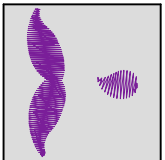

ZOOM 100%

Color Sequence:

Design Name: atwdd-0105	Customer Name:	Machine Set: Default	
Size=95.80 mm x 92.80 mm	Stitch No.=9040	ChangeColor No.=8	Trim No.=36

Design Note:

No.	Thread	Length(m)
1.	Robison Anton Super Brite Poly.Livid Lavender.9166	2.54
2.	Robison Anton Super Brite Poly.New Berry.5800	4.38
3.	Robison Anton Super Brite Poly.Warm Sunshine.9172	1.22
4.	Robison Anton Super Brite Poly.Pink Sherbert.9036	4.08
5.	Robison Anton Super Brite Poly.Miami Artillery.9170	0.37
6.	Robison Anton Super Brite Poly.Green Stone.5748	1.04
7.	Robison Anton Super Brite Poly.Arden Lavender.9067	1.79
8.	Robison Anton Super Brite Poly.Blue Fringe.9054	0.30
9.	Robison Anton Super Brite Poly.Iris.5588	0.10

ZOOM 100%

Color Sequence:

Design Name: atwdd-0106	Customer Name:	Machine Set: Default	
Size=96.80 mm x 96.20 mm	Stitch No.=7228	ChangeColor No.=9	Trim No.=16

Design Note:

No.	Thread	Length(m)
1.	 Robison Anton Super Brite Poly.Livid Lavender.9166	3.39
2.	 Robison Anton Super Brite Poly.Pink Sherbert.9036	2.04
3.	 Robison Anton Super Brite Poly.Goldenrod.5542	0.35
4.	 Robison Anton Super Brite Poly.Hi Ho Silver.9082	0.07
5.	 Robison Anton Super Brite Poly.Iris.5588	0.96
6.	 Robison Anton Super Brite Poly.Miami Artillery.9170	5.43
7.	 Robison Anton Super Brite Poly.Oriental Poppies.9058	5.15
8.	 Robison Anton Super Brite Poly.Miami Artillery.9170	2.28
9.	 Robison Anton Super Brite Poly.Black.5596	0.18
10.	 Robison Anton Super Brite Poly.Green Stone.5748	0.80

ZOOM 100%

Color Sequence:

Th.1(Livid Lavender.9166) Th.2(Pink Sherbert.9036) Th.3(Goldenrod.5542) Th.4(Hi Ho Silver.9082) Th.5(Iris.5588) Th.6(Miami Artillery.9170) Th.7(Oriental Poppies.9058) Th.8(Miami Artillery.9170)