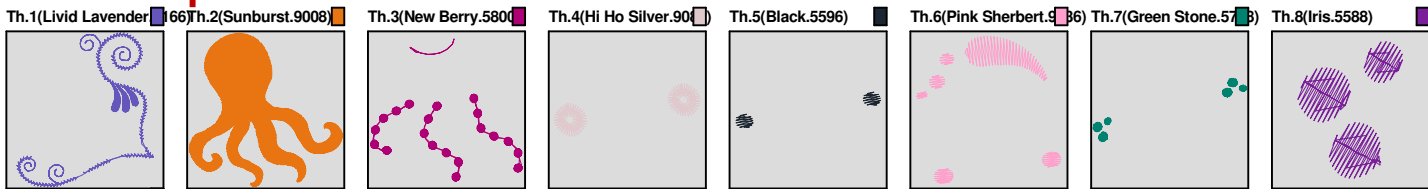

ZOOM 100%

Color Sequence:

Design Name: atwdd-0108	Customer Name:	Machine Set: Default	
Size=90.40 mm x 96.80 mm	Stitch No.=9801	ChangeColor No.=8	Trim No.=25

Design Note:

No.	Thread	Length(m)
1.	 Robison Anton Super Brite Poly.Livid Lavender.9166	2.71
2.	 Robison Anton Super Brite Poly.Sunburst.9008	15.30
3.	 Robison Anton Super Brite Poly.New Berry.5800	2.09
4.	 Robison Anton Super Brite Poly.Hi Ho Silver.9082	0.31
5.	 Robison Anton Super Brite Poly.Black.5596	0.06
6.	 Robison Anton Super Brite Poly.Pink Sherbert.9036	0.44
7.	 Robison Anton Super Brite Poly.Green Stone.5748	0.66
8.	 Robison Anton Super Brite Poly.Iris.5588	0.33
9.	 Robison Anton Super Brite Poly.Blue Fringe.9054	0.65

ZOOM 100%

Color Sequence:

Design Name: atwdd-0109	Customer Name:	Machine Set: Default	
Size=98.60 mm x 94.80 mm	Stitch No.=9098	ChangeColor No.=11	Trim No.=22

Design Note:

No.	Thread	Length(m)
1.	 Robison Anton Super Brite Poly.Green Stone.5748	1.47
2.	 Robison Anton Super Brite Poly.Nile.5511	0.14
3.	 Robison Anton Super Brite Poly.Evergreen.5615	10.28
4.	 Robison Anton Super Brite Poly.Green Stone.5748	2.39
5.	 Robison Anton Super Brite Poly.Hi Ho Silver.9082	0.90
6.	 Robison Anton Super Brite Poly.Pink Sherbert.9036	0.19
7.	 Robison Anton Super Brite Poly.Passion.5591	2.08
8.	 Robison Anton Super Brite Poly.Goldenrod.5542	0.48
9.	 Robison Anton Super Brite Poly.Oriental Poppies.9058	1.33
10.	 Robison Anton Super Brite Poly.Miami Artillery.9170	0.16
11.	 Robison Anton Super Brite Poly.Black.5596	0.04
12.	 Robison Anton Super Brite Poly.Livid Lavender.9166	2.90