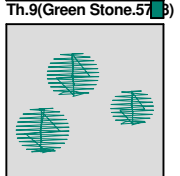

Design Name: atwdd-0107	Customer Name:	Machine Set: Default	
Size=94.20 mm x 97.00 mm	Stitch No.=8131	ChangeColor No.=8	Trim No.=10

Design Note:

No.	Thread	Length(m)
1.	 Robison Anton Super Brite Poly.Livid Lavender.9166	3.28
2.	 Robison Anton Super Brite Poly.Passion.5591	4.51
3.	 Robison Anton Super Brite Poly.Nile.5511	9.52
4.	 Robison Anton Super Brite Poly.Passion.5591	1.39
5.	 Robison Anton Super Brite Poly.Miami Artillery.9170	0.08
6.	 Robison Anton Super Brite Poly.Black.5596	0.03
7.	 Robison Anton Super Brite Poly.Pink Sherbert.9036	0.14
8.	 Robison Anton Super Brite Poly.Goldenrod.5542	0.61
9.	 Robison Anton Super Brite Poly.Green Stone.5748	0.31

ZOOM 100%

Color Sequence:

Design Name: atwdd-0108	Customer Name:	Machine Set: Default	
Size=90.40 mm x 96.80 mm	Stitch No.=9801	ChangeColor No.=8	Trim No.=25

Design Note:

No.	Thread	Length(m)
1.	 Robison Anton Super Brite Poly.Livid Lavender.9166	2.71
2.	 Robison Anton Super Brite Poly.Sunburst.9008	15.30
3.	 Robison Anton Super Brite Poly.New Berry.5800	2.09
4.	 Robison Anton Super Brite Poly.Hi Ho Silver.9082	0.31
5.	 Robison Anton Super Brite Poly.Black.5596	0.06
6.	 Robison Anton Super Brite Poly.Pink Sherbert.9036	0.44
7.	 Robison Anton Super Brite Poly.Green Stone.5748	0.66
8.	 Robison Anton Super Brite Poly.Iris.5588	0.33
9.	 Robison Anton Super Brite Poly.Blue Fringe.9054	0.65