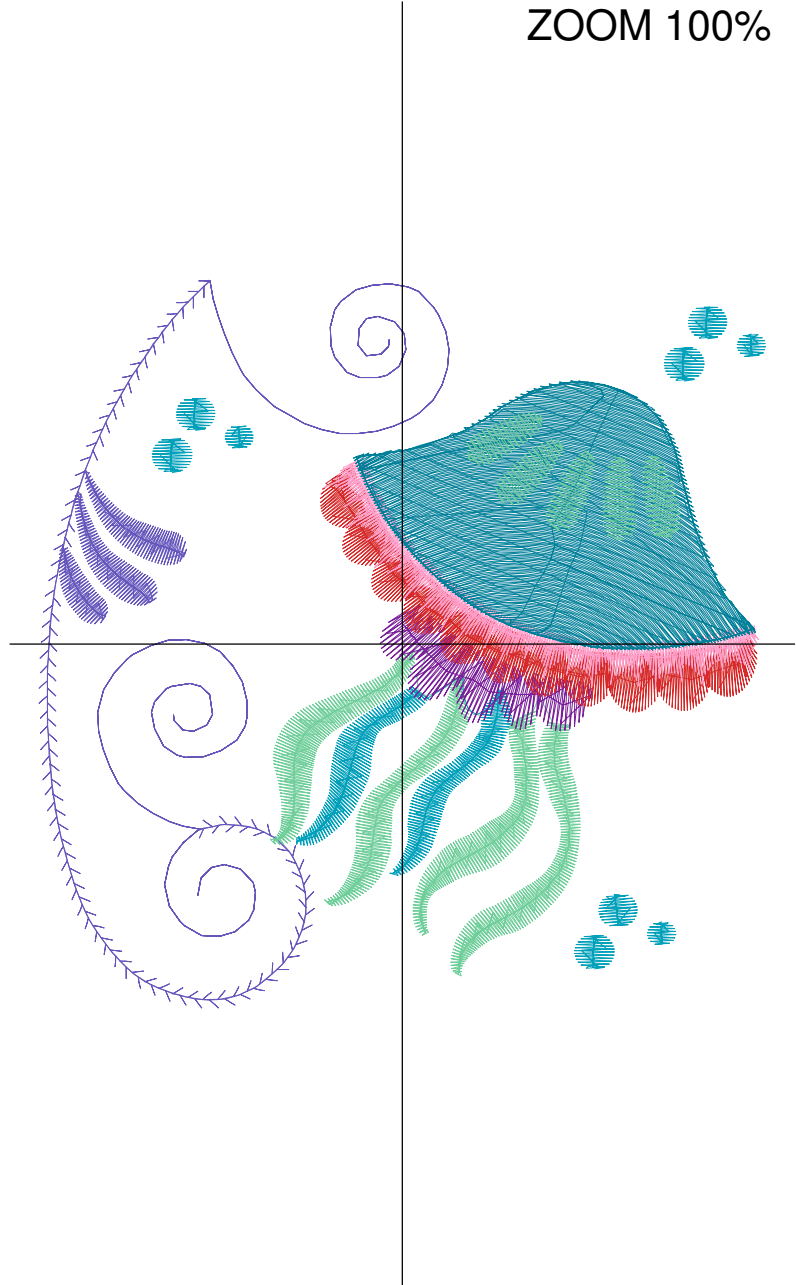

Design Name: atwdd-0110	Customer Name:	Machine Set: Default	
Size=96.00 mm x 96.40 mm	Stitch No.=7109	ChangeColor No.=7	Trim No.=14

Design Note:

No.	Thread	Length(m)
1.	Robison Anton Super Brite Poly.Livid Lavender.9166	2.64
2.	Robison Anton Super Brite Poly.Nile.5511	3.38
3.	Robison Anton Super Brite Poly.Blue Fringe.9054	2.20
4.	Robison Anton Super Brite Poly.Iris.5588	1.00
5.	Robison Anton Super Brite Poly.Miami Artillery.9170	2.82
6.	Robison Anton Super Brite Poly.Pink Sherbert.9036	1.79
7.	Robison Anton Super Brite Poly.Blue Wisteria.9052	7.48
8.	Robison Anton Super Brite Poly.Nile.5511	0.66

ZOOM 100%