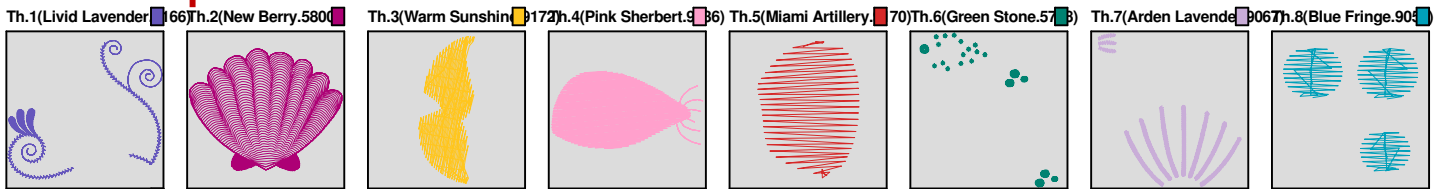

ZOOM 100%

Color Sequence:

Design Name: atwdd-0105	Customer Name:	Machine Set: Default	
Size=95.80 mm x 92.80 mm	Stitch No.=9040	ChangeColor No.=8	Trim No.=36

Design Note:

No.	Thread	Length(m)
1.	Robison Anton Super Brite Poly.Livid Lavender.9166	2.54
2.	Robison Anton Super Brite Poly.New Berry.5800	4.38
3.	Robison Anton Super Brite Poly.Warm Sunshine.9172	1.22
4.	Robison Anton Super Brite Poly.Pink Sherbert.9036	4.08
5.	Robison Anton Super Brite Poly.Miami Artillery.9170	0.37
6.	Robison Anton Super Brite Poly.Green Stone.5748	1.04
7.	Robison Anton Super Brite Poly.Arden Lavender.9067	1.79
8.	Robison Anton Super Brite Poly.Blue Fringe.9054	0.30
9.	Robison Anton Super Brite Poly.Iris.5588	0.10

ZOOM 100%

Color Sequence:

Design Name: atwdd-0106	Customer Name:	Machine Set: Default	
Size=96.80 mm x 96.20 mm	Stitch No.=7228	ChangeColor No.=9	Trim No.=16

Design Note:

No.	Thread	Length(m)
1.	 Robison Anton Super Brite Poly.Livid Lavender.9166	3.39
2.	 Robison Anton Super Brite Poly.Pink Sherbert.9036	2.04
3.	 Robison Anton Super Brite Poly.Goldenrod.5542	0.35
4.	 Robison Anton Super Brite Poly.Hi Ho Silver.9082	0.07
5.	 Robison Anton Super Brite Poly.Iris.5588	0.96
6.	 Robison Anton Super Brite Poly.Miami Artillery.9170	5.43
7.	 Robison Anton Super Brite Poly.Oriental Poppies.9058	5.15
8.	 Robison Anton Super Brite Poly.Miami Artillery.9170	2.28
9.	 Robison Anton Super Brite Poly.Black.5596	0.18
10.	 Robison Anton Super Brite Poly.Green Stone.5748	0.80