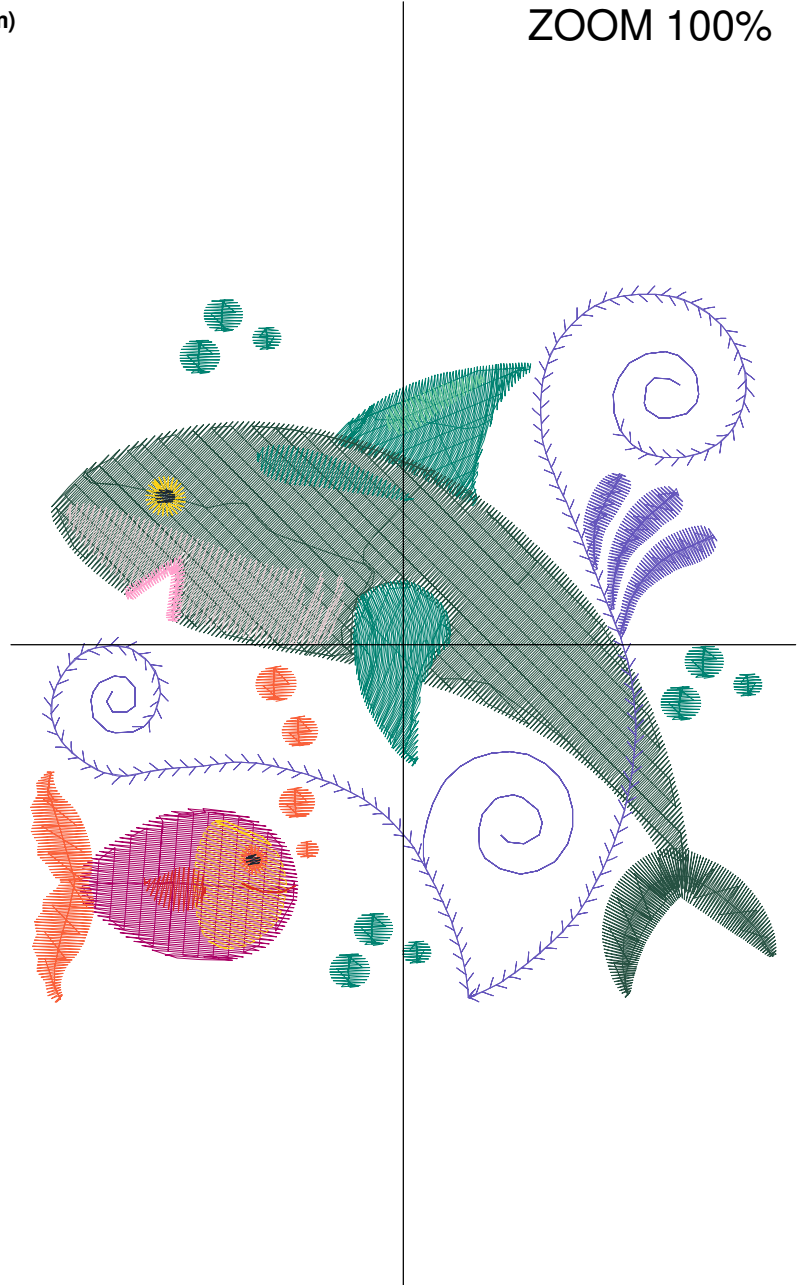

Design Name: atwdd-0109	Customer Name:	Machine Set: Default	
Size=98.60 mm x 94.80 mm	Stitch No.=9098	ChangeColor No.=11	Trim No.=22

Design Note:

No.	Thread	Length(m)
1.	Robison Anton Super Brite Poly.Green Stone.5748	1.47
2.	Robison Anton Super Brite Poly.Nile.5511	0.14
3.	Robison Anton Super Brite Poly.Evergreen.5615	10.28
4.	Robison Anton Super Brite Poly.Green Stone.5748	2.39
5.	Robison Anton Super Brite Poly.Hi Ho Silver.9082	0.90
6.	Robison Anton Super Brite Poly.Pink Sherbert.9036	0.19
7.	Robison Anton Super Brite Poly.Passion.5591	2.08
8.	Robison Anton Super Brite Poly.Goldenrod.5542	0.48
9.	Robison Anton Super Brite Poly.Oriental Poppies.9058	1.33
10.	Robison Anton Super Brite Poly.Miami Artillery.9170	0.16
11.	Robison Anton Super Brite Poly.Black.5596	0.04
12.	Robison Anton Super Brite Poly.Livid Lavender.9166	2.90

ZOOM 100%

Color Sequence:

Th.1(Green Stone.5748)	Th.2(Nile.5511)	Th.3(Evergreen.5615)	Th.4(Green Stone.5748)	Th.5(Hi Ho Silver.9082)	Th.6(Pink Sherbert.9036)	Th.7(Passion.5591)	Th.8(Goldenrod.5542)
Th.9(Oriental Poppies.9058)	Th.10(Miami Artillery.9170)	Th.11(Black.5596)	Th.12(Livid Lavender.9166)