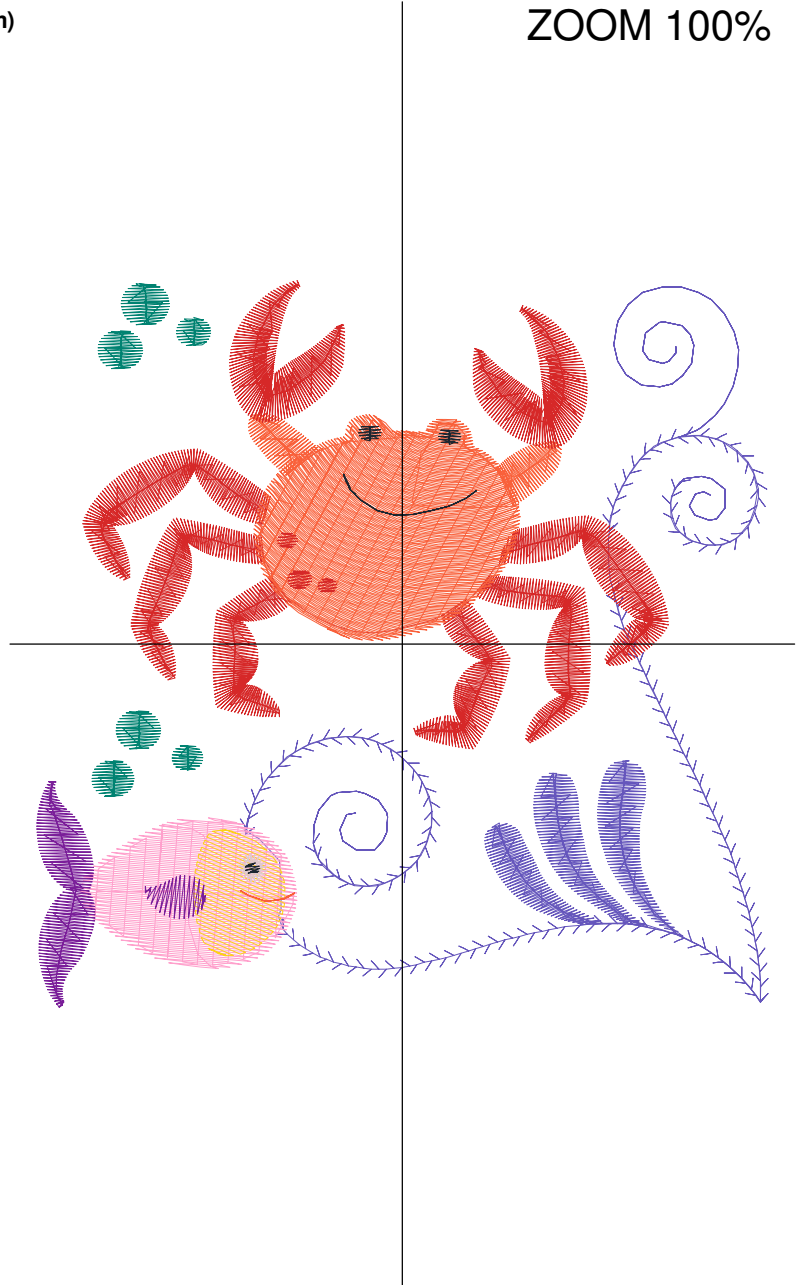

Design Name: atwdd-0106	Customer Name:	Machine Set: Default	
Size=96.80 mm x 96.20 mm	Stitch No.=7228	ChangeColor No.=9	Trim No.=16

Design Note:

No.	Thread	Length(m)
1.	Robison Anton Super Brite Poly.Livid Lavender.9166	3.39
2.	Robison Anton Super Brite Poly.Pink Sherbert.9036	2.04
3.	Robison Anton Super Brite Poly.Goldenrod.5542	0.35
4.	Robison Anton Super Brite Poly.Hi Ho Silver.9082	0.07
5.	Robison Anton Super Brite Poly.Iris.5588	0.96
6.	Robison Anton Super Brite Poly.Miami Artillery.9170	5.43
7.	Robison Anton Super Brite Poly.Oriental Poppies.9058	5.15
8.	Robison Anton Super Brite Poly.Miami Artillery.9170	2.28
9.	Robison Anton Super Brite Poly.Black.5596	0.18
10.	Robison Anton Super Brite Poly.Green Stone.5748	0.80

ZOOM 100%

Color Sequence:

Th.1(Livid Lavender.9166) Th.2(Pink Sherbert.9036) Th.3(Goldenrod.5542) Th.4(Hi Ho Silver.9082) Th.5(Iris.5588) Th.6(Miami Artillery.9170) Th.7(Oriental Poppies.9058) Th.8(Miami Artillery.9170)