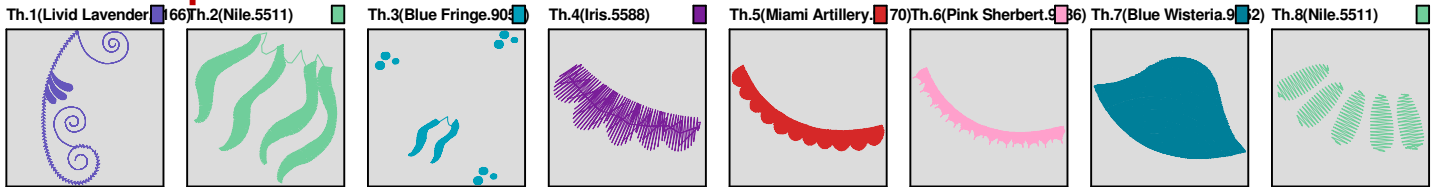

ZOOM 100%

Color Sequence:

Th.1(Green Stone.5748)	Th.2(Nile.5511)	Th.3(Evergreen.5615)	Th.4(Green Stone.5748)	Th.5(Hi Ho Silver.9082)	Th.6(Pink Sherbert.9036)	Th.7(Passion.5591)	Th.8(Goldenrod.5542)
							
Th.9(Oriental Poppies.9058)	Th.10(Miami Artillery.9170)	Th.11(Black.5596)	Th.12(Livid Lavender.9166)				
							

Design Name: atwdd-0110	Customer Name:	Machine Set: Default	
Size=96.00 mm x 96.40 mm	Stitch No.=7109	ChangeColor No.=7	Trim No.=14

Design Note:

No.	Thread	Length(m)
1.	Robison Anton Super Brite Poly.Livid Lavender.9166	2.64
2.	Robison Anton Super Brite Poly.Nile.5511	3.38
3.	Robison Anton Super Brite Poly.Blue Fringe.9054	2.20
4.	Robison Anton Super Brite Poly.Iris.5588	1.00
5.	Robison Anton Super Brite Poly.Miami Artillery.9170	2.82
6.	Robison Anton Super Brite Poly.Pink Sherbert.9036	1.79
7.	Robison Anton Super Brite Poly.Blue Wisteria.9052	7.48
8.	Robison Anton Super Brite Poly.Nile.5511	0.66

ZOOM 100%

Color Sequence:

Design Name: atwdd-0111	Customer Name:	Machine Set: Default	
Size=97.00 mm x 95.20 mm	Stitch No.=7201	ChangeColor No.=8	Trim No.=26

Design Note:

No.	Thread	Length(m)
1.	Robison Anton Super Brite Poly.Livid Lavender.9166	5.21
2.	Robison Anton Super Brite Poly.Kelly.5540	2.72
3.	Robison Anton Super Brite Poly.Goldenrod.5542	0.45
4.	Robison Anton Super Brite Poly.Oriental Poppies.9058	4.22
5.	Robison Anton Super Brite Poly.Pink Sherbert.9036	2.01
6.	Robison Anton Super Brite Poly.New Berry.5800	1.73
7.	Robison Anton Super Brite Poly.Hi Ho Silver.9082	0.26
8.	Robison Anton Super Brite Poly.Green Stone.5748	0.60
9.	Robison Anton Super Brite Poly.Black.5596	0.05