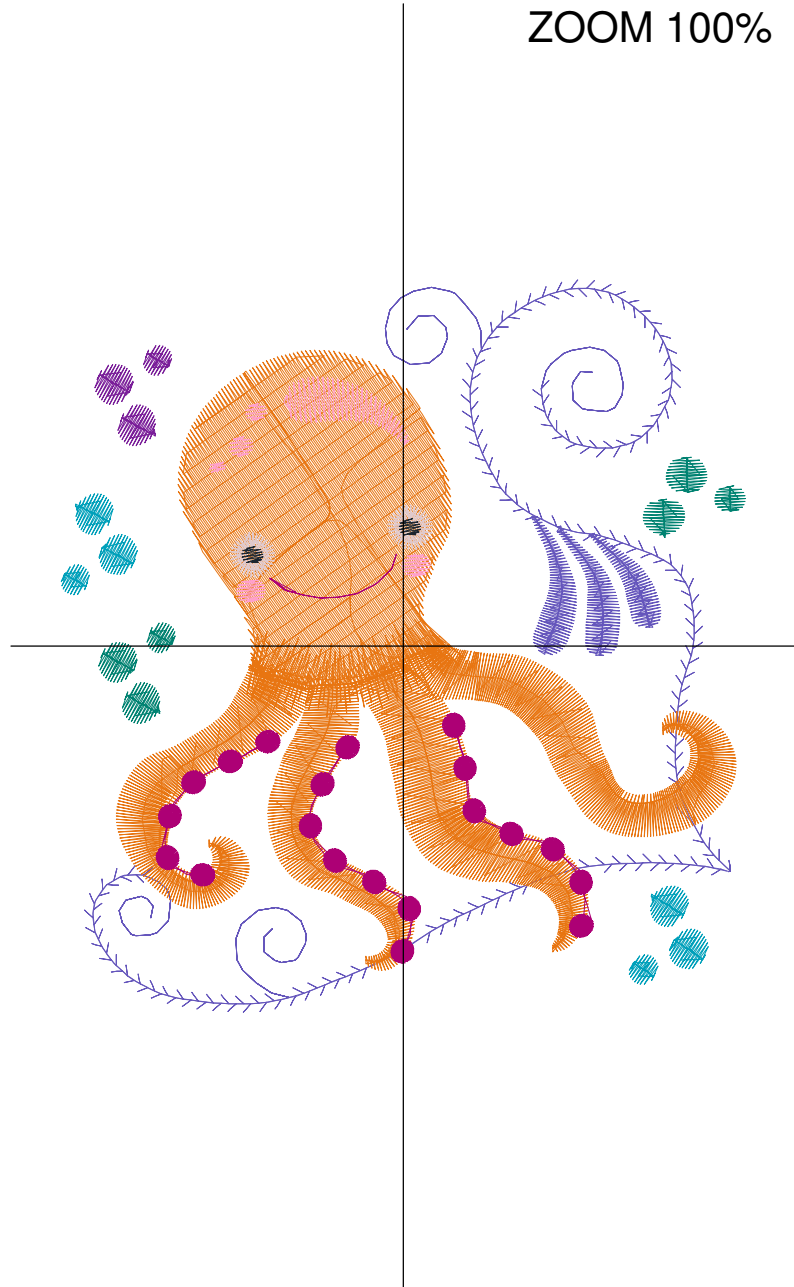

ZOOM 100%

Color Sequence:

Design Name: atwdd-0108	Customer Name:	Machine Set: Default	
Size=90.40 mm x 96.80 mm	Stitch No.=9801	ChangeColor No.=8	Trim No.=25

Design Note:

No.	Thread	Length(m)
1.	 Robison Anton Super Brite Poly.Livid Lavender.9166	2.71
2.	 Robison Anton Super Brite Poly.Sunburst.9008	15.30
3.	 Robison Anton Super Brite Poly.New Berry.5800	2.09
4.	 Robison Anton Super Brite Poly.Hi Ho Silver.9082	0.31
5.	 Robison Anton Super Brite Poly.Black.5596	0.06
6.	 Robison Anton Super Brite Poly.Pink Sherbert.9036	0.44
7.	 Robison Anton Super Brite Poly.Green Stone.5748	0.66
8.	 Robison Anton Super Brite Poly.Iris.5588	0.33
9.	 Robison Anton Super Brite Poly.Blue Fringe.9054	0.65

ZOOM 100%

Color Sequence:

Design Name: atwdd-0109	Customer Name:	Machine Set: Default	
Size=98.60 mm x 94.80 mm	Stitch No.=9098	ChangeColor No.=11	Trim No.=22

Design Note:

No.	Thread	Length(m)
1.	 Robison Anton Super Brite Poly.Green Stone.5748	1.47
2.	 Robison Anton Super Brite Poly.Nile.5511	0.14
3.	 Robison Anton Super Brite Poly.Evergreen.5615	10.28
4.	 Robison Anton Super Brite Poly.Green Stone.5748	2.39
5.	 Robison Anton Super Brite Poly.Hi Ho Silver.9082	0.90
6.	 Robison Anton Super Brite Poly.Pink Sherbert.9036	0.19
7.	 Robison Anton Super Brite Poly.Passion.5591	2.08
8.	 Robison Anton Super Brite Poly.Goldenrod.5542	0.48
9.	 Robison Anton Super Brite Poly.Oriental Poppies.9058	1.33
10.	 Robison Anton Super Brite Poly.Miami Artillery.9170	0.16
11.	 Robison Anton Super Brite Poly.Black.5596	0.04
12.	 Robison Anton Super Brite Poly.Livid Lavender.9166	2.90