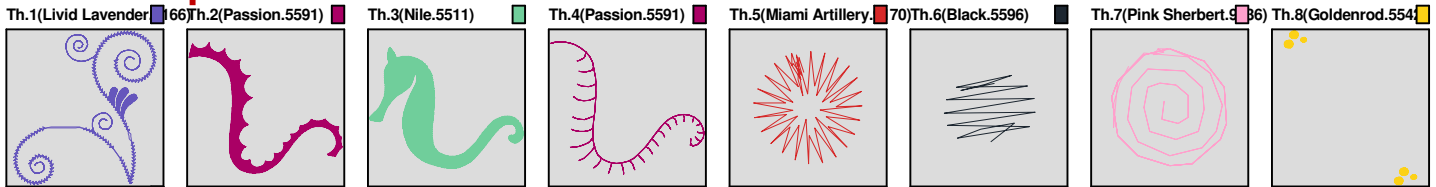

ZOOM 100%

Color Sequence:

Th.1(Livid Lavender.9166) Th.2(Pink Sherbert.9036) Th.3(Goldenrod.5542) Th.4(Hi Ho Silver.9082) Th.5(Iris.5588) Th.6(Miami Artillery.9170) Th.7(Oriental Poppies.9058) Th.8(Miami Artillery.9170)

Design Name: atwdd-0107	Customer Name:	Machine Set: Default	
Size=94.20 mm x 97.00 mm	Stitch No.=8131	ChangeColor No.=8	Trim No.=10

Design Note:

No.	Thread	Length(m)
1.	 Robison Anton Super Brite Poly.Livid Lavender.9166	3.28
2.	 Robison Anton Super Brite Poly.Passion.5591	4.51
3.	 Robison Anton Super Brite Poly.Nile.5511	9.52
4.	 Robison Anton Super Brite Poly.Passion.5591	1.39
5.	 Robison Anton Super Brite Poly.Miami Artillery.9170	0.08
6.	 Robison Anton Super Brite Poly.Black.5596	0.03
7.	 Robison Anton Super Brite Poly.Pink Sherbert.9036	0.14
8.	 Robison Anton Super Brite Poly.Goldenrod.5542	0.61
9.	 Robison Anton Super Brite Poly.Green Stone.5748	0.31

ZOOM 100%

Color Sequence:

Design Name: atwdd-0108	Customer Name:	Machine Set: Default	
Size=90.40 mm x 96.80 mm	Stitch No.=9801	ChangeColor No.=8	Trim No.=25

Design Note:

No.	Thread	Length(m)
1.	 Robison Anton Super Brite Poly.Livid Lavender.9166	2.71
2.	 Robison Anton Super Brite Poly.Sunburst.9008	15.30
3.	 Robison Anton Super Brite Poly.New Berry.5800	2.09
4.	 Robison Anton Super Brite Poly.Hi Ho Silver.9082	0.31
5.	 Robison Anton Super Brite Poly.Black.5596	0.06
6.	 Robison Anton Super Brite Poly.Pink Sherbert.9036	0.44
7.	 Robison Anton Super Brite Poly.Green Stone.5748	0.66
8.	 Robison Anton Super Brite Poly.Iris.5588	0.33
9.	 Robison Anton Super Brite Poly.Blue Fringe.9054	0.65