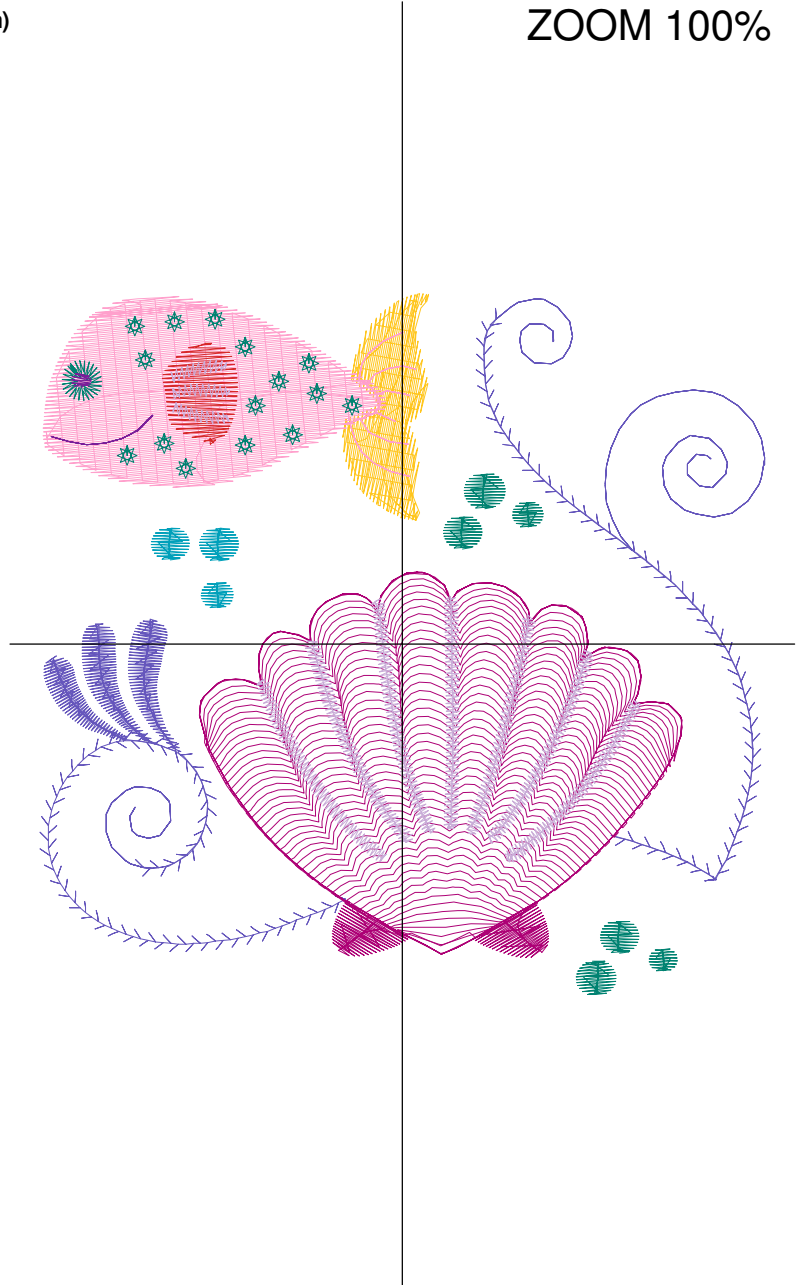

ZOOM 100%

Color Sequence:

Design Name: atwdd-0105	Customer Name:	Machine Set: Default	
Size=95.80 mm x 92.80 mm	Stitch No.=9040	ChangeColor No.=8	Trim No.=36

Design Note:

No.	Thread	Length(m)
1.	Robison Anton Super Brite Poly.Livid Lavender.9166	2.54
2.	Robison Anton Super Brite Poly.New Berry.5800	4.38
3.	Robison Anton Super Brite Poly.Warm Sunshine.9172	1.22
4.	Robison Anton Super Brite Poly.Pink Sherbert.9036	4.08
5.	Robison Anton Super Brite Poly.Miami Artillery.9170	0.37
6.	Robison Anton Super Brite Poly.Green Stone.5748	1.04
7.	Robison Anton Super Brite Poly.Arden Lavender.9067	1.79
8.	Robison Anton Super Brite Poly.Blue Fringe.9054	0.30
9.	Robison Anton Super Brite Poly.Iris.5588	0.10

ZOOM 100%

Color Sequence:

Design Name: atwdd-0106	Customer Name:	Machine Set: Default	
Size=96.80 mm x 96.20 mm	Stitch No.=7228	ChangeColor No.=9	Trim No.=16

Design Note:

No.	Thread	Length(m)
1.	 Robison Anton Super Brite Poly.Livid Lavender.9166	3.39
2.	 Robison Anton Super Brite Poly.Pink Sherbert.9036	2.04
3.	 Robison Anton Super Brite Poly.Goldenrod.5542	0.35
4.	 Robison Anton Super Brite Poly.Hi Ho Silver.9082	0.07
5.	 Robison Anton Super Brite Poly.Iris.5588	0.96
6.	 Robison Anton Super Brite Poly.Miami Artillery.9170	5.43
7.	 Robison Anton Super Brite Poly.Oriental Poppies.9058	5.15
8.	 Robison Anton Super Brite Poly.Miami Artillery.9170	2.28
9.	 Robison Anton Super Brite Poly.Black.5596	0.18
10.	 Robison Anton Super Brite Poly.Green Stone.5748	0.80