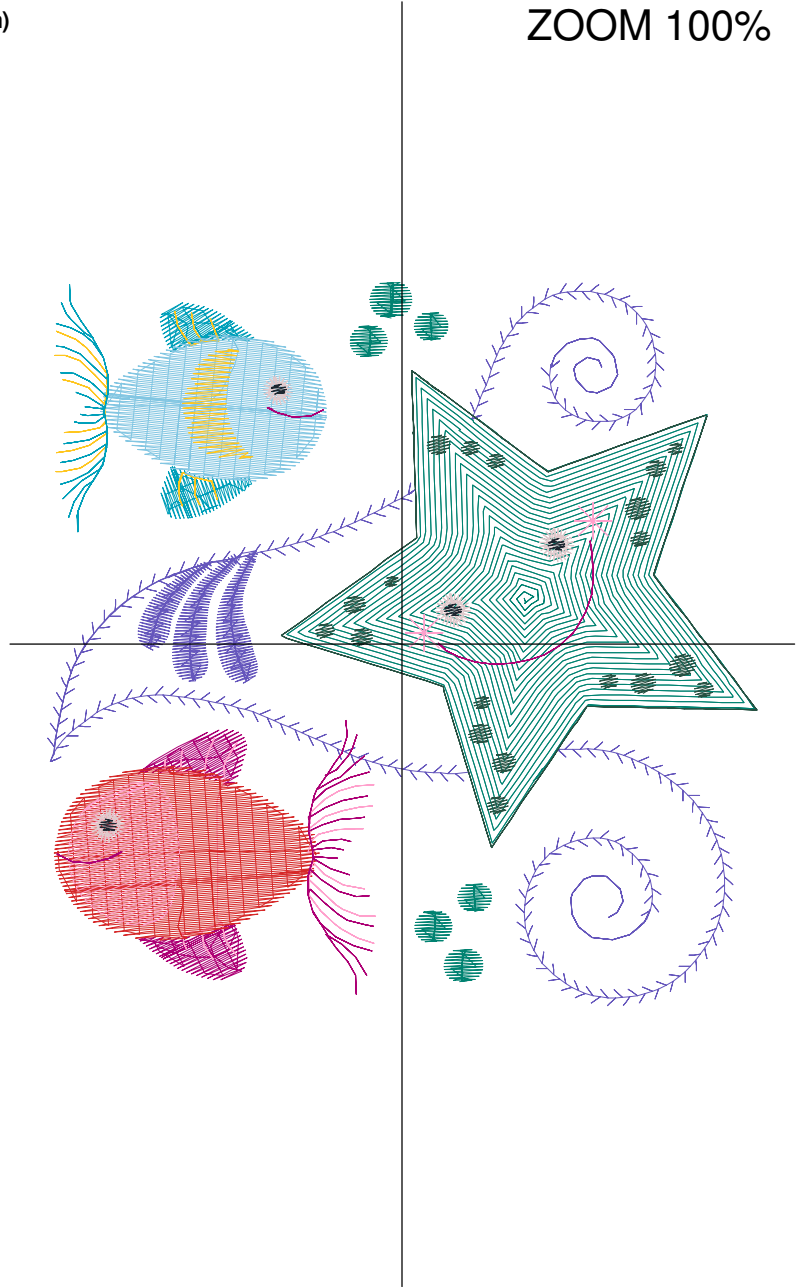

Design Name: atwdd-0104	Customer Name:	Machine Set: Default	
Size=93.80 mm x 95.60 mm	Stitch No.=9175	ChangeColor No.=14	Trim No.=44

Design Note:

No.	Thread	Length(m)
1.	Robison Anton Super Brite Poly.Livid Lavender.9166	2.48
2.	Robison Anton Super Brite Poly.Green Stone.5748	5.72
3.	Robison Anton Super Brite Poly.Evergreen.5615	1.49
4.	Robison Anton Super Brite Poly.Blue Fringe.9054	0.56
5.	Robison Anton Super Brite Poly.Warm Sunshine.9172	0.13
6.	Robison Anton Super Brite Poly.Pillow Blue.9059	2.15
7.	Robison Anton Super Brite Poly.Warm Sunshine.9172	0.46
8.	Robison Anton Super Brite Poly.Blue Fringe.9054	0.48
9.	Robison Anton Super Brite Poly.New Berry.5800	0.68
10.	Robison Anton Super Brite Poly.Pink Sherbert.9036	0.20
11.	Robison Anton Super Brite Poly.Miami Artillery.9170	2.94
12.	Robison Anton Super Brite Poly.Pink Sherbert.9036	0.86
13.	Robison Anton Super Brite Poly.New Berry.5800	0.81
14.	Robison Anton Super Brite Poly.Hi Ho Silver.9082	0.34
15.	Robison Anton Super Brite Poly.Black.5596	0.08

ZOOM 100%