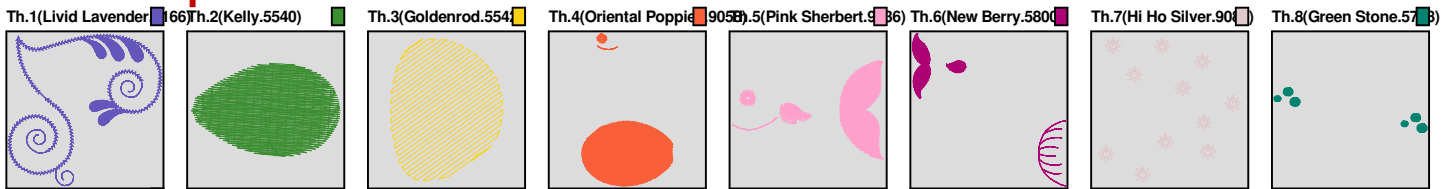

ZOOM 100%

Color Sequence:

Th.1(Green Stone.5748)	Th.2(Nile.5511)	Th.3(Evergreen.5615)	Th.4(Green Stone.5748)	Th.5(Hi Ho Silver.9082)	Th.6(Pink Sherbert.9036)	Th.7(Passion.5591)	Th.8(Goldenrod.5542)
							
Th.9(Oriental Poppies.9058)	Th.10(Miami Artillery.9170)	Th.11(Black.5596)	Th.12(Livid Lavender.9166)				
							

ZOOM 100%

Color Sequence:

Design Name: atwdd-0111	Customer Name:	Machine Set: Default	
Size=97.00 mm x 95.20 mm	Stitch No.=7201	ChangeColor No.=8	Trim No.=26

Design Note:

No.	Thread	Length(m)
1.	Robison Anton Super Brite Poly.Livid Lavender.9166	5.21
2.	Robison Anton Super Brite Poly.Kelly.5540	2.72
3.	Robison Anton Super Brite Poly.Goldenrod.5542	0.45
4.	Robison Anton Super Brite Poly.Oriental Poppies.9058	4.22
5.	Robison Anton Super Brite Poly.Pink Sherbert.9036	2.01
6.	Robison Anton Super Brite Poly.New Berry.5800	1.73
7.	Robison Anton Super Brite Poly.Hi Ho Silver.9082	0.26
8.	Robison Anton Super Brite Poly.Green Stone.5748	0.60
9.	Robison Anton Super Brite Poly.Black.5596	0.05

ZOOM 100%

Color Sequence:

Design Name: atwdd-0112	Customer Name:	Machine Set: Default	
Size=96.00 mm x 97.10 mm	Stitch No.=8591	ChangeColor No.=8	Trim No.=16

Design Note:

No.	Thread	Length(m)
1.	 Robison Anton Super Brite Poly.Blue Fringe.9054	13.93
2.	 Robison Anton Super Brite Poly.Pillow Blue.9059	2.02
3.	 Robison Anton Super Brite Poly.Goldenrod.5542	0.28
4.	 Robison Anton Super Brite Poly.Baltic Blue.5741	1.49
5.	 Robison Anton Super Brite Poly.Oriental Poppies.9058	0.06
6.	 Robison Anton Super Brite Poly.Black.5596	0.08
7.	 Robison Anton Super Brite Poly.New Berry.5800	0.13
8.	 Robison Anton Super Brite Poly.Livid Lavender.9166	3.36
9.	 Robison Anton Super Brite Poly.Green Stone.5748	0.65