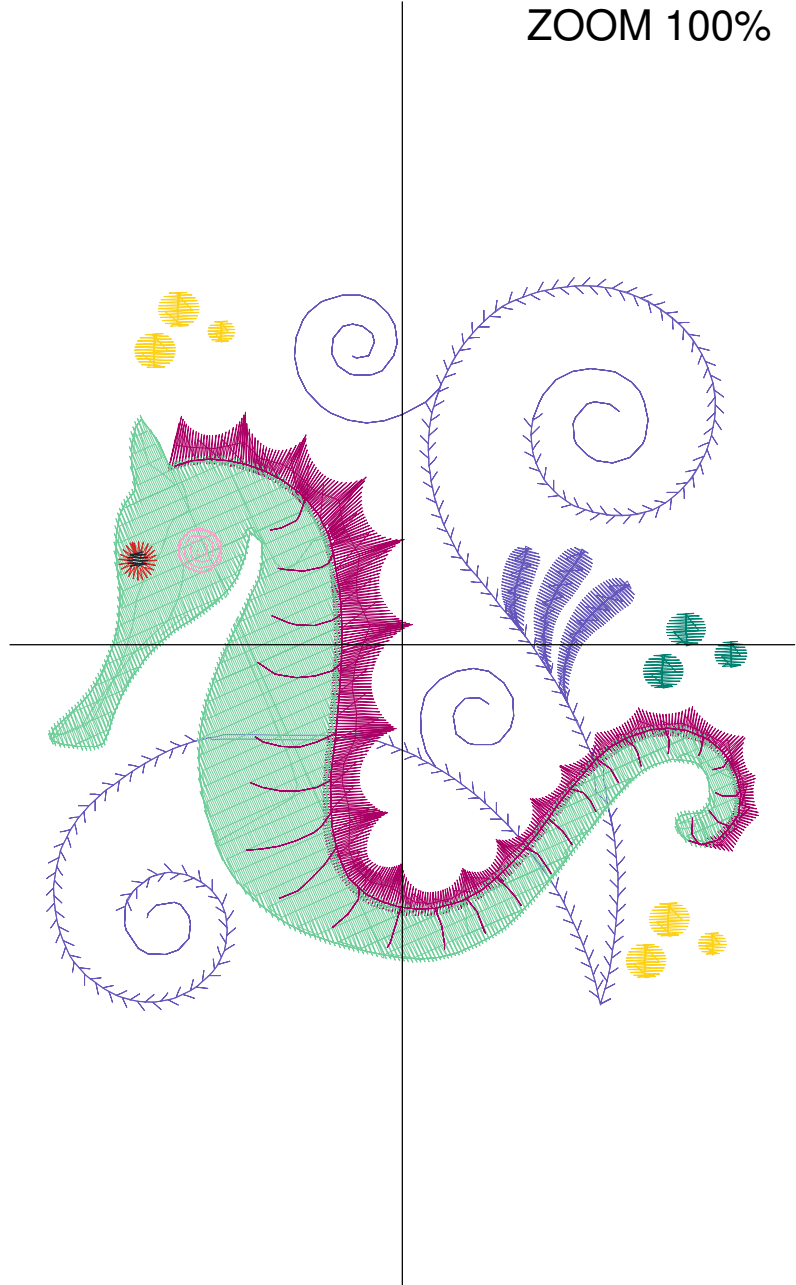

Design Name: atwdd-0107	Customer Name:	Machine Set: Default	
Size=94.20 mm x 97.00 mm	Stitch No.=8131	ChangeColor No.=8	Trim No.=10

Design Note:

No.	Thread	Length(m)
1.	Robison Anton Super Brite Poly.Livid Lavender.9166	3.28
2.	Robison Anton Super Brite Poly.Passion.5591	4.51
3.	Robison Anton Super Brite Poly.Nile.5511	9.52
4.	Robison Anton Super Brite Poly.Passion.5591	1.39
5.	Robison Anton Super Brite Poly.Miami Artillery.9170	0.08
6.	Robison Anton Super Brite Poly.Black.5596	0.03
7.	Robison Anton Super Brite Poly.Pink Sherbert.9036	0.14
8.	Robison Anton Super Brite Poly.Goldenrod.5542	0.61
9.	Robison Anton Super Brite Poly.Green Stone.5748	0.31

ZOOM 100%