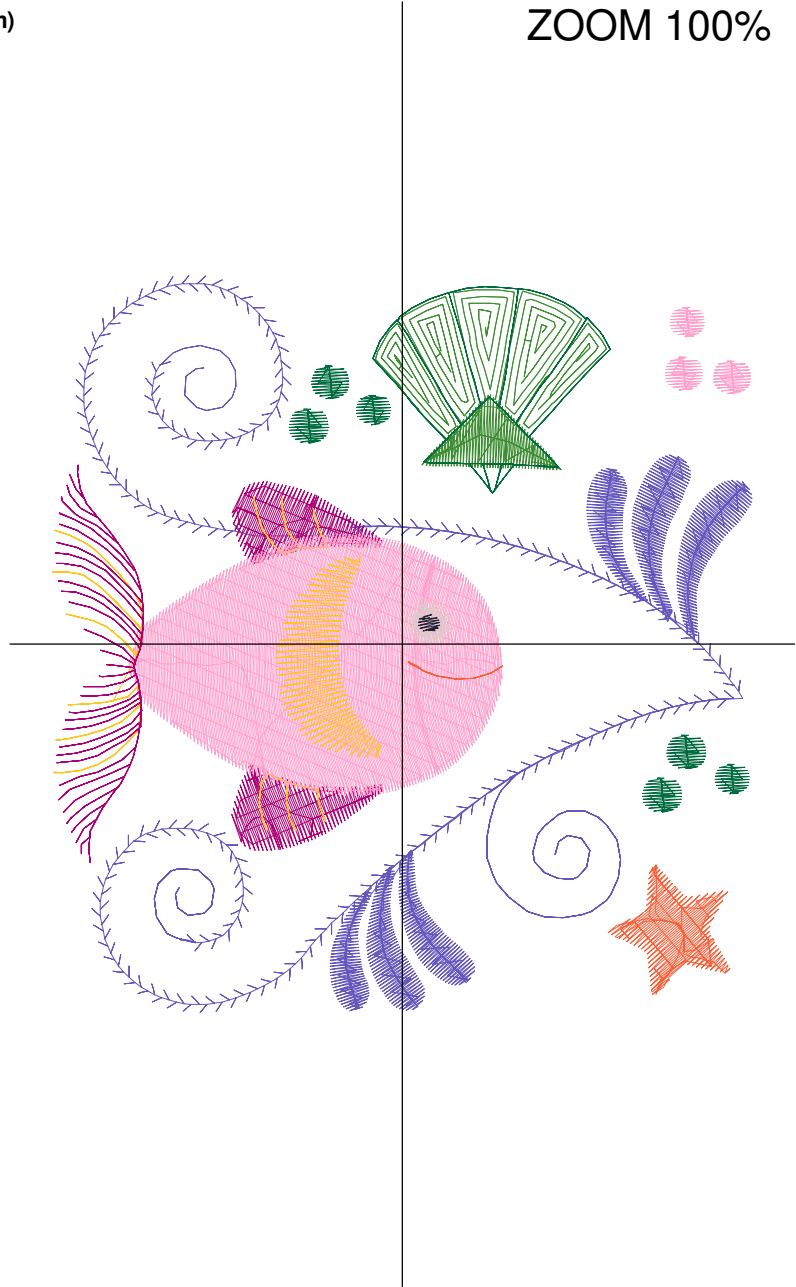

Design Name: atwdd-0103	Date: 2015-06-29 10:42:15	Customer Name:	Machine Set: Default
Size=92.60 mm x 97.60 mm	Stitch No.=8369	ChangeColor No.=10	Trim No.=18

Design Note:

No.	Thread	Length(m)
1.	Robison Anton Super Brite Poly.Livid Lavender.9166	4.65
2.	Robison Anton Super Brite Poly.New Berry.5800	1.36
3.	Robison Anton Super Brite Poly.Warm Sunshine.9172	0.23
4.	Robison Anton Super Brite Poly.Pink Sherbert.9036	7.59
5.	Robison Anton Super Brite Poly.Kelly.5540	1.66
6.	Robison Anton Super Brite Poly.Dark Green.5508	1.48
7.	Robison Anton Super Brite Poly.Oriental Poppies.9058	0.76
8.	Robison Anton Super Brite Poly.Hi Ho Silver.9082	0.16
9.	Robison Anton Super Brite Poly.Black.5596	0.03
10.	Robison Anton Super Brite Poly.Warm Sunshine.9172	0.96
11.	Robison Anton Super Brite Poly.New Berry.5800	1.43

ZOOM 100%

Color Sequence:

Th.1(Livid Lavender.9166) Th.2(New Berry.5800) Th.3(Warm Sunshine.9172) Th.4(Pink Sherbert.9036) Th.5(Kelly.5540) Th.6(Dark Green.5508) Th.7(Oriental Poppies.9058) Th.8(Hi Ho Silver.9082)

Th.9(Black.5596) Th.10(Warm Sunshine.9172) Th.11(New Berry.5800)