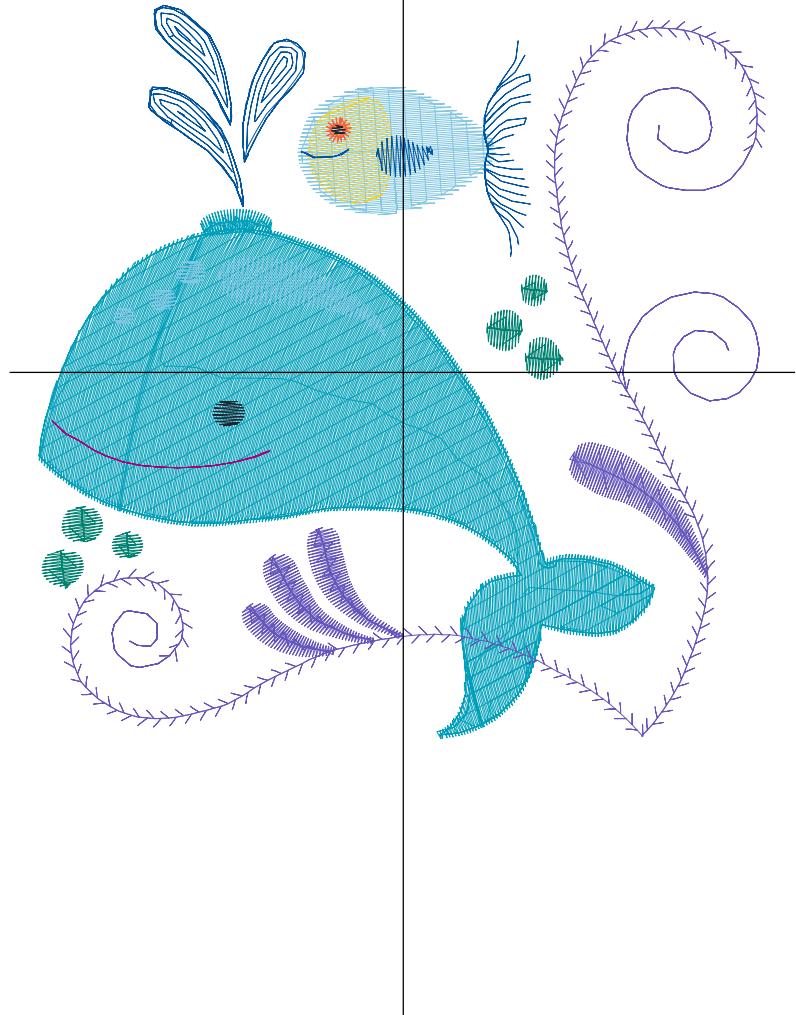

Design Name: atwdd-0112	Customer Name:	Machine Set: Default	
Size=96.00 mm x 97.10 mm	Stitch No.=8591	ChangeColor No.=8	Trim No.=16

Design Note:

No.	Thread	Length(m)
1.	Robison Anton Super Brite Poly.Blue Fringe.9054	13.93
2.	Robison Anton Super Brite Poly.Pillow Blue.9059	2.02
3.	Robison Anton Super Brite Poly.Goldenrod.5542	0.28
4.	Robison Anton Super Brite Poly.Baltic Blue.5741	1.49
5.	Robison Anton Super Brite Poly.Oriental Poppies.9058	0.06
6.	Robison Anton Super Brite Poly.Black.5596	0.08
7.	Robison Anton Super Brite Poly.New Berry.5800	0.13
8.	Robison Anton Super Brite Poly.Livid Lavender.9166	3.36
9.	Robison Anton Super Brite Poly.Green Stone.5748	0.65

ZOOM 100%

Color Sequence:

Th.1(Blue Fringe.9054)	Th.2(Pillow Blue.9059)	Th.3(Goldenrod.5542)	Th.4(Baltic Blue.5741)	Th.5(Oriental Poppies.9058)	Th.6(Black.5596)	Th.7(New Berry.5800)	Th.8(Livid Lavender.9166)
Th.9(Green Stone.5748)