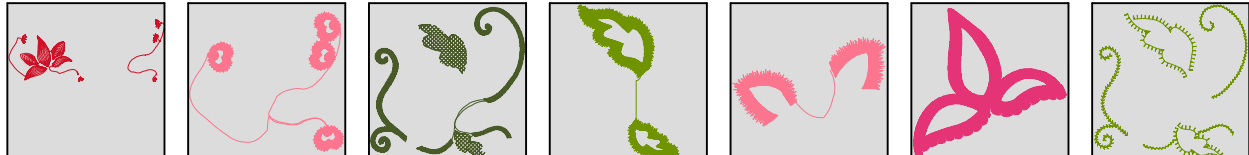

Design Name: app2015-0041-nls	Customer Name:	Machine Set: Default	
Size=100.8 mm x 107.4 mm (3.97 inch x 4.23 inch) Stitch No.=11481 ChangeColor No.=5 Trim No.=27			

Design Note:

No.	Thread	Length(m)
1.	 Robison Anton Super Brite Poly.Bonaire Green.9152	4.77
2.	 Robison Anton Super Brite Poly.Green Dust.5757	10.85
3.	 Robison Anton Super Brite Poly.Toasty Red.9002	2.29
4.	 Robison Anton Super Brite Poly.Wild Pink.5559	11.34
5.	 Robison Anton Super Brite Poly.Toasty Red.9002	1.01
6.	 Robison Anton Super Brite Poly.Bonaire Green.9152	1.45

ZOOM 100%

Color Sequence:

Design Name: app2015-0042-nls	Customer Name:	Machine Set: Default	
Size=99.6 mm x 99.8 mm (3.92 inch x 3.93 inch) Stitch No.=10947 ChangeColor No.=6 Trim No.=35			

Design Note:

No.	Thread	Length(m)
1.	 Robison Anton Super Brite Poly.Scarlet Flame.9020	2.31
2.	 Robison Anton Super Brite Poly.Neon Pink.5711	4.58
3.	 Robison Anton Super Brite Poly.Alpine Green.9151	5.62
4.	 Robison Anton Super Brite Poly.Green Dust.5757	6.04
5.	 Robison Anton Super Brite Poly.Neon Pink.5711	3.09
6.	 Robison Anton Super Brite Poly.Passion Rose.5899	8.57
7.	 Robison Anton Super Brite Poly.Green Dust.5757	1.84

ZOOM 100%

Color Sequence:

Th.1,2,3(Scarlet Flame.9020) Th.4(Neon Pink.5711) Th.5(Alpine Green.9151) Th.6(Green Dust.5757) Th.7(Neon Pink.5711) Th.8(Passion Rose.5899) Th.9(Green Dust.5757)

Design Name: app2015-0043-nls	Customer Name:	Machine Set: Default	
Size=101.0 mm x 99.8 mm (3.98 inch x 3.93 inch) Stitch No.=12576 ChangeColor No.=13 Trim No.=18			