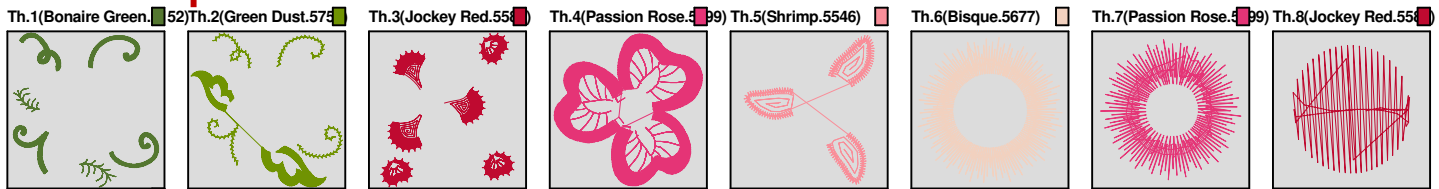

Color Sequence: