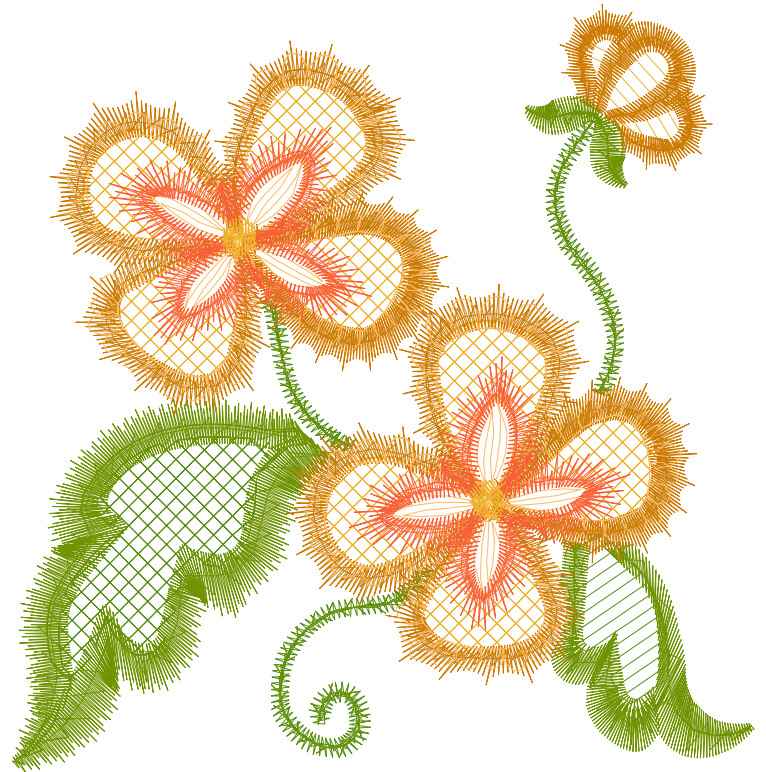

Design Name: app2015-0045-nls	Customer Name:	Machine Set: Default	
Size=98.2 mm x 101.8 mm (3.87 inch x 4.01 inch) Stitch No.=12160 ChangeColor No.=7 Trim No.=26			

Design Note:

No.	Thread	Length(m)
1.	Robison Anton Super Brite Poly.Ming.5622	2.63
2.	Robison Anton Super Brite Poly.Green Dust.5757	7.60
3.	Robison Anton Super Brite Poly.Penny.5632	4.78
4.	Robison Anton Super Brite Poly.Almond.5779	10.99
5.	Robison Anton Super Brite Poly.Visor Gold.5698	3.35
6.	Robison Anton Super Brite Poly.Oriental Poppies.9058	3.99
7.	Robison Anton Super Brite Poly.Penny.5632	0.26
8.	Robison Anton Super Brite Poly.Green Dust.5757	0.50

ZOOM 100%