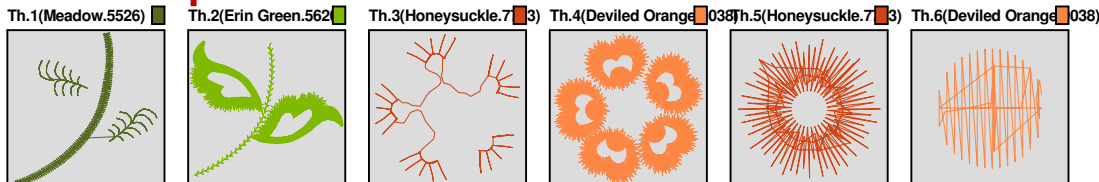

ZOOM 100%

Color Sequence:

Design Name: app2015-0050-nls	Customer Name:	Machine Set: Default	
Size=99.8 mm x 100.2 mm (3.93 inch x 3.94 inch) Stitch No.=9914 ChangeColor No.=8 Trim No.=7			

Design Note:

No.	Thread	Length(m)
1.	Robison Anton Super Brite Poly.Meadow.5526	0.83
2.	Robison Anton Super Brite Poly.Green Dust.5757	6.87
3.	Robison Anton Super Brite Poly.Meadow.5526	3.41
4.	Robison Anton Super Brite Poly.Green Dust.5757	1.53
5.	Robison Anton Super Brite Poly.Poker Primrose.9011	9.35
6.	Robison Anton Super Brite Poly.Iris.5588	5.72
7.	Robison Anton Super Brite Poly.Poker Primrose.9011	0.70
8.	Robison Anton Super Brite Poly.Iris.5588	0.33
9.	Robison Anton Super Brite Poly.Poker Primrose.9011	0.07

ZOOM 100%

Color Sequence:

Th.1(Meadow.5526)	Th.2(Green Dust.5757)	Th.3(Meadow.5526)	Th.4(Green Dust.5757)	Th.5(Poker Primrose.9011)	Th.6(Iris.5588)	Th.7(Poker Primrose.9011)	Th.8(Iris.5588)
Th.9(Poker Primrose.9011)							

Design Name: app2015-0051-derv-nls	Customer Name:	Machine Set: Default	
Size=68.2 mm x 87.4 mm (2.69 inch x 3.44 inch) Stitch No.=4635 ChangeColor No.=5 Trim No.=9			

Design Note:

No.	Thread	Length(m)
1.	 Robison Anton Super Brite Poly.Meadow.5526	1.60
2.	 Robison Anton Super Brite Poly.Erin Green.5620	5.74
3.	 Robison Anton Super Brite Poly.Honeysuckle.7713	0.39
4.	 Robison Anton Super Brite Poly.Deviled Orange.9038	5.38
5.	 Robison Anton Super Brite Poly.Honeysuckle.7713	0.84
6.	 Robison Anton Super Brite Poly.Deviled Orange.9038	0.18

ZOOM 100%

Color Sequence:

Design Name: app2015-0052-derv-nls	Customer Name:	Machine Set: Default	
Size=51.8 mm x 67.0 mm (2.04 inch x 2.64 inch) Stitch No.=2953 ChangeColor No.=3 Trim No.=11			

Design Note: