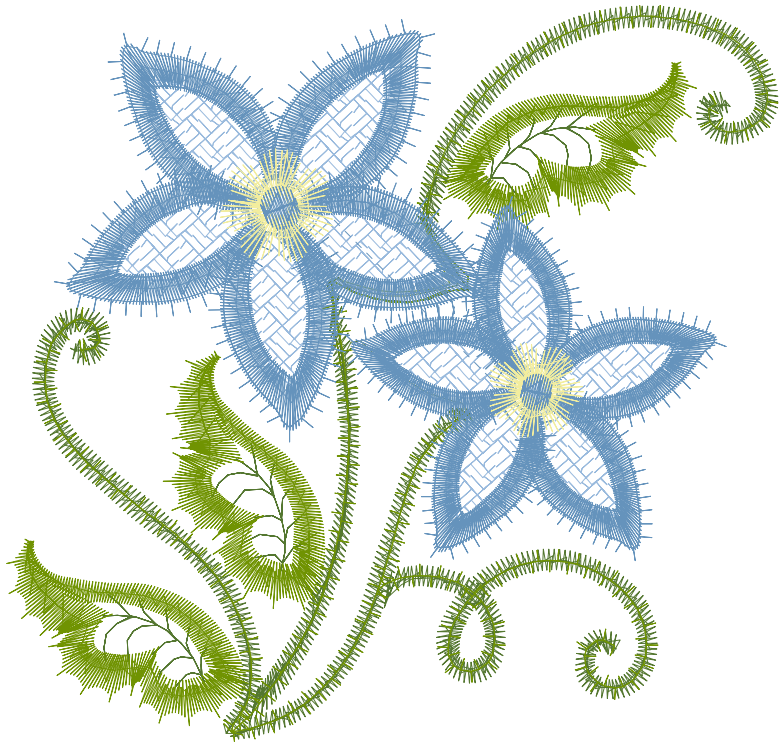

ZOOM 100%

Color Sequence:

Design Name: app2015-0049-nls	Customer Name:	Machine Set: Default	
Size=102.0 mm x 97.6 mm (4.02 inch x 3.84 inch) Stitch No.=15877 ChangeColor No.=7 Trim No.=8			

Design Note:

No.	Thread	Length(m)
1.	 Robison Anton Super Brite Poly.Bonaire Green.9152	1.14
2.	 Robison Anton Super Brite Poly.Green Dust.5757	6.23
3.	 Robison Anton Super Brite Poly.Bonaire Green.9152	4.52
4.	 Robison Anton Super Brite Poly.Green Dust.5757	1.54
5.	 Robison Anton Super Brite Poly.Lake Blue.5604	4.54
6.	 Robison Anton Super Brite Poly.Misty.5608	16.05
7.	 Robison Anton Super Brite Poly.Green Ice.9018	1.25
8.	 Robison Anton Super Brite Poly.Misty.5608	0.27

ZOOM 100%

Color Sequence:

Design Name: app2015-0050-nls	Customer Name:	Machine Set: Default	
Size=99.8 mm x 100.2 mm (3.93 inch x 3.94 inch) Stitch No.=9914 ChangeColor No.=8 Trim No.=7			

Design Note:

No.	Thread	Length(m)
1.	Robison Anton Super Brite Poly.Meadow.5526	0.83
2.	Robison Anton Super Brite Poly.Green Dust.5757	6.87
3.	Robison Anton Super Brite Poly.Meadow.5526	3.41
4.	Robison Anton Super Brite Poly.Green Dust.5757	1.53
5.	Robison Anton Super Brite Poly.Poker Primrose.9011	9.35
6.	Robison Anton Super Brite Poly.Iris.5588	5.72
7.	Robison Anton Super Brite Poly.Poker Primrose.9011	0.70
8.	Robison Anton Super Brite Poly.Iris.5588	0.33
9.	Robison Anton Super Brite Poly.Poker Primrose.9011	0.07