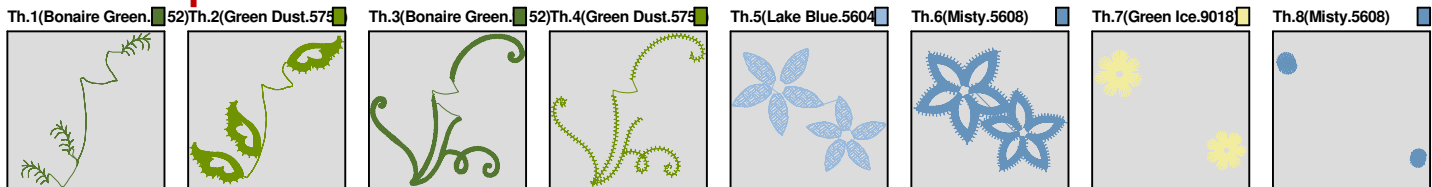

ZOOM 100%

Color Sequence:

Design Name: app2015-0049-nls	Customer Name:	Machine Set: Default	
Size=102.0 mm x 97.6 mm (4.02 inch x 3.84 inch) Stitch No.=15877 ChangeColor No.=7 Trim No.=8			

Design Note:

No.	Thread	Length(m)
1.	 Robison Anton Super Brite Poly.Bonaire Green.9152	1.14
2.	 Robison Anton Super Brite Poly.Green Dust.5757	6.23
3.	 Robison Anton Super Brite Poly.Bonaire Green.9152	4.52
4.	 Robison Anton Super Brite Poly.Green Dust.5757	1.54
5.	 Robison Anton Super Brite Poly.Lake Blue.5604	4.54
6.	 Robison Anton Super Brite Poly.Misty.5608	16.05
7.	 Robison Anton Super Brite Poly.Green Ice.9018	1.25
8.	 Robison Anton Super Brite Poly.Misty.5608	0.27

ZOOM 100%

Color Sequence:

Design Name: app2015-0050-nls	Customer Name:	Machine Set: Default	
Size=99.8 mm x 100.2 mm (3.93 inch x 3.94 inch) Stitch No.=9914 ChangeColor No.=8 Trim No.=7			

Design Note:

No.	Thread	Length(m)
1.	Robison Anton Super Brite Poly.Meadow.5526	0.83
2.	Robison Anton Super Brite Poly.Green Dust.5757	6.87
3.	Robison Anton Super Brite Poly.Meadow.5526	3.41
4.	Robison Anton Super Brite Poly.Green Dust.5757	1.53
5.	Robison Anton Super Brite Poly.Poker Primrose.9011	9.35
6.	Robison Anton Super Brite Poly.Iris.5588	5.72
7.	Robison Anton Super Brite Poly.Poker Primrose.9011	0.70
8.	Robison Anton Super Brite Poly.Iris.5588	0.33
9.	Robison Anton Super Brite Poly.Poker Primrose.9011	0.07

ZOOM 100%

Color Sequence:

Th.1(Meadow.5526)	Th.2(Green Dust.5757)	Th.3(Meadow.5526)	Th.4(Green Dust.5757)	Th.5(Poker Primrose.9011)	Th.6(Iris.5588)	Th.7(Poker Primrose.9011)	Th.8(Iris.5588)
Th.9(Poker Primrose.9011)							