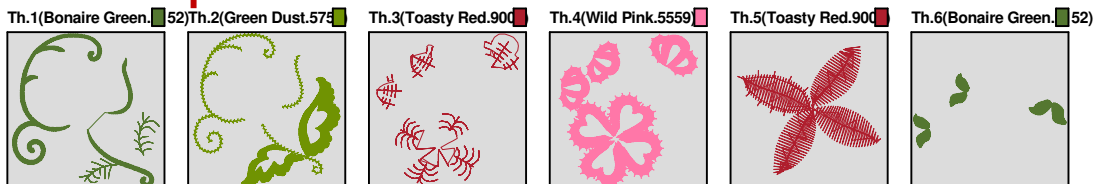

Design Name: app2015-0041-nls	Customer Name:	Machine Set: Default	
Size=100.8 mm x 107.4 mm (3.97 inch x 4.23 inch) Stitch No.=11481 ChangeColor No.=5 Trim No.=27			

Design Note:

No.	Thread	Length(m)
1.	 Robison Anton Super Brite Poly.Bonaire Green.9152	4.77
2.	 Robison Anton Super Brite Poly.Green Dust.5757	10.85
3.	 Robison Anton Super Brite Poly.Toasty Red.9002	2.29
4.	 Robison Anton Super Brite Poly.Wild Pink.5559	11.34
5.	 Robison Anton Super Brite Poly.Toasty Red.9002	1.01
6.	 Robison Anton Super Brite Poly.Bonaire Green.9152	1.45

ZOOM 100%

Color Sequence:

Design Name: app2015-0042-nls	Customer Name:	Machine Set: Default	
Size=99.6 mm x 99.8 mm (3.92 inch x 3.93 inch) Stitch No.=10947 ChangeColor No.=6 Trim No.=35			

Design Note:

No.	Thread	Length(m)
1.	 Robison Anton Super Brite Poly.Scarlet Flame.9020	2.31
2.	 Robison Anton Super Brite Poly.Neon Pink.5711	4.58
3.	 Robison Anton Super Brite Poly.Alpine Green.9151	5.62
4.	 Robison Anton Super Brite Poly.Green Dust.5757	6.04
5.	 Robison Anton Super Brite Poly.Neon Pink.5711	3.09
6.	 Robison Anton Super Brite Poly.Passion Rose.5899	8.57
7.	 Robison Anton Super Brite Poly.Green Dust.5757	1.84

ZOOM 100%

Color Sequence:

Th.1,2,3(Scarlet Flame.9020) Th.4(Neon Pink.5711) Th.5(Alpine Green.9151) Th.6(Green Dust.5757) Th.7(Neon Pink.5711) Th.8(Passion Rose.5899) Th.9(Green Dust.5757)

Design Name: app2015-0043-nls	Customer Name:	Machine Set: Default	
Size=101.0 mm x 99.8 mm (3.98 inch x 3.93 inch) Stitch No.=12576 ChangeColor No.=13 Trim No.=18			