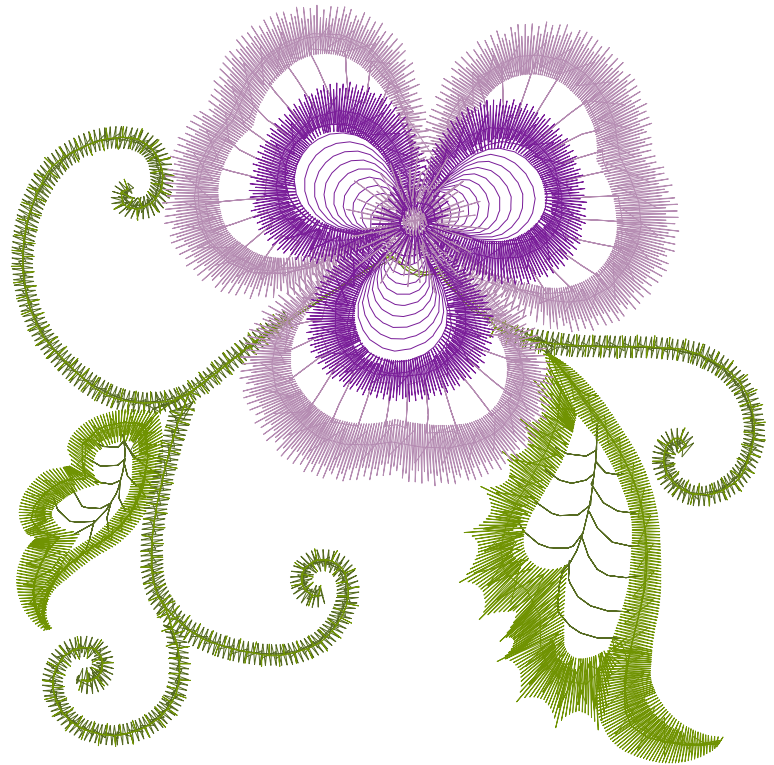

ZOOM 100%

Color Sequence:

Design Name: app2015-0049-nls	Customer Name:	Machine Set: Default	
Size=102.0 mm x 97.6 mm (4.02 inch x 3.84 inch) Stitch No.=15877 ChangeColor No.=7 Trim No.=8			

Design Note:

No.	Thread	Length(m)
1.	 Robison Anton Super Brite Poly.Bonaire Green.9152	1.14
2.	 Robison Anton Super Brite Poly.Green Dust.5757	6.23
3.	 Robison Anton Super Brite Poly.Bonaire Green.9152	4.52
4.	 Robison Anton Super Brite Poly.Green Dust.5757	1.54
5.	 Robison Anton Super Brite Poly.Lake Blue.5604	4.54
6.	 Robison Anton Super Brite Poly.Misty.5608	16.05
7.	 Robison Anton Super Brite Poly.Green Ice.9018	1.25
8.	 Robison Anton Super Brite Poly.Misty.5608	0.27

ZOOM 100%

Color Sequence:

Design Name: app2015-0050-nls	Customer Name:	Machine Set: Default	
Size=99.8 mm x 100.2 mm (3.93 inch x 3.94 inch) Stitch No.=9914 ChangeColor No.=8 Trim No.=7			

Design Note:

No.	Thread	Length(m)
1.	Robison Anton Super Brite Poly.Meadow.5526	0.83
2.	Robison Anton Super Brite Poly.Green Dust.5757	6.87
3.	Robison Anton Super Brite Poly.Meadow.5526	3.41
4.	Robison Anton Super Brite Poly.Green Dust.5757	1.53
5.	Robison Anton Super Brite Poly.Poker Primrose.9011	9.35
6.	Robison Anton Super Brite Poly.Iris.5588	5.72
7.	Robison Anton Super Brite Poly.Poker Primrose.9011	0.70
8.	Robison Anton Super Brite Poly.Iris.5588	0.33
9.	Robison Anton Super Brite Poly.Poker Primrose.9011	0.07

ZOOM 100%

Color Sequence:

Th.1(Meadow.5526)	Th.2(Green Dust.5757)	Th.3(Meadow.5526)	Th.4(Green Dust.5757)	Th.5(Poker Primrose.9011)	Th.6(Iris.5588)	Th.7(Poker Primrose.9011)	Th.8(Iris.5588)
Th.9(Poker Primrose.9011)							