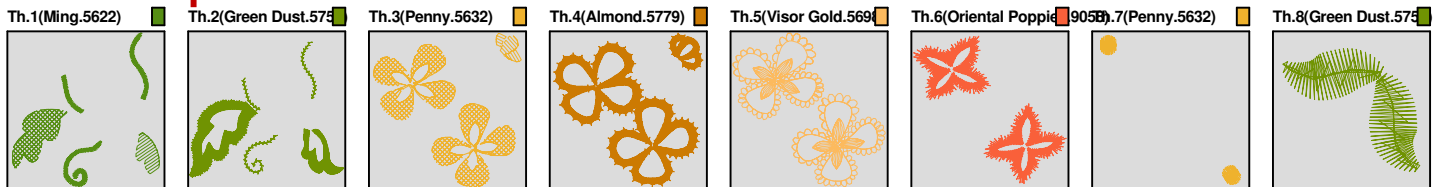

No.	Thread	Length(m)
1.	 Robison Anton Super Brite Poly.Meadow.5526	0.70
2.	 Robison Anton Super Brite Poly.Green Dust.5757	5.07
3.	 Robison Anton Super Brite Poly.TH Burgundy.5908	1.75
4.	 Robison Anton Super Brite Poly.Rose Pink.5806	4.25
5.	 Robison Anton Super Brite Poly.Wild Pink.5559	2.03
6.	 Robison Anton Super Brite Poly.Pink Bleeding Heart.9012	3.15
7.	 Robison Anton Super Brite Poly.Celery.5616	0.48
8.	 Robison Anton Super Brite Poly.TH Burgundy.5908	0.14
9.	 Robison Anton Super Brite Poly.Meadow.5526	4.44
10.	 Robison Anton Super Brite Poly.Green Dust.5757	1.67

ZOOM 100%

Color Sequence:

Design Name: app2015-0045-nls	Customer Name:	Machine Set: Default	
Size=98.2 mm x 101.8 mm (3.87 inch x 4.01 inch) Stitch No.=12160 ChangeColor No.=7 Trim No.=26			

Design Note:

No.	Thread	Length(m)
1.	 Robison Anton Super Brite Poly.Ming.5622	2.63
2.	 Robison Anton Super Brite Poly.Green Dust.5757	7.60
3.	 Robison Anton Super Brite Poly.Penny.5632	4.78
4.	 Robison Anton Super Brite Poly.Almond.5779	10.99
5.	 Robison Anton Super Brite Poly.Visor Gold.5698	3.35
6.	 Robison Anton Super Brite Poly.Oriental Poppies.9058	3.99
7.	 Robison Anton Super Brite Poly.Penny.5632	0.26
8.	 Robison Anton Super Brite Poly.Green Dust.5757	0.50

ZOOM 100%

Color Sequence:

Design Name: app2015-0046-nls	Customer Name:	Machine Set: Default	
Size=94.8 mm x 101.6 mm (3.73 inch x 4.00 inch) Stitch No.=9677 ChangeColor No.=8 Trim No.=27			

Design Note:

No.	Thread	Length(m)
1.	 Robison Anton Super Brite Poly.Bonaire Green.9152	3.46
2.	 Robison Anton Super Brite Poly.Green Dust.5757	0.71
3.	 Robison Anton Super Brite Poly.TH Burgundy.5908	0.72
4.	 Robison Anton Super Brite Poly.Neon Pink.5711	3.08
5.	 Robison Anton Super Brite Poly.Green Pearl.5752	2.04
6.	 Robison Anton Super Brite Poly.Green Dust.5757	6.54
7.	 Robison Anton Super Brite Poly.Neon Pink.5711	1.04
8.	 Robison Anton Super Brite Poly.Green Pearl.5752	3.77
9.	 Robison Anton Super Brite Poly.Neon Pink.5711	3.09