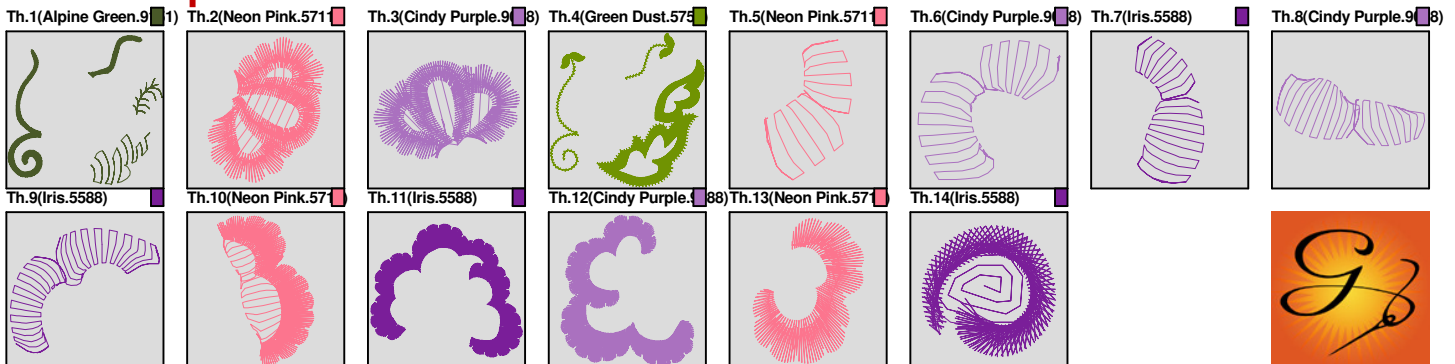

ZOOM 100%

Color Sequence:

Design Name: app2015-0042-nls	Customer Name:	Machine Set: Default	
Size=99.6 mm x 99.8 mm (3.92 inch x 3.93 inch) Stitch No.=10947 ChangeColor No.=6 Trim No.=35			

Design Note:

No.	Thread	Length(m)
1.	 Robison Anton Super Brite Poly.Scarlet Flame.9020	2.31
2.	 Robison Anton Super Brite Poly.Neon Pink.5711	4.58
3.	 Robison Anton Super Brite Poly.Alpine Green.9151	5.62
4.	 Robison Anton Super Brite Poly.Green Dust.5757	6.04
5.	 Robison Anton Super Brite Poly.Neon Pink.5711	3.09
6.	 Robison Anton Super Brite Poly.Passion Rose.5899	8.57
7.	 Robison Anton Super Brite Poly.Green Dust.5757	1.84

ZOOM 100%

Color Sequence:

Th.1,2,3(Scarlet Flame.9020) Th.4(Neon Pink.5711) Th.5(Alpine Green.9151) Th.6(Green Dust.5757) Th.7(Neon Pink.5711) Th.8(Passion Rose.5899) Th.9(Green Dust.5757)

Design Name: app2015-0043-nls	Customer Name:	Machine Set: Default	
Size=101.0 mm x 99.8 mm (3.98 inch x 3.93 inch) Stitch No.=12576 ChangeColor No.=13 Trim No.=18			

Design Note:

No.	Thread	Length(m)
1.	Robison Anton Super Brite Poly.Alpine Green.9151	3.06
2.	Robison Anton Super Brite Poly.Neon Pink.5711	1.86
3.	Robison Anton Super Brite Poly.Cindy Purple.9088	1.87
4.	Robison Anton Super Brite Poly.Green Dust.5757	11.58
5.	Robison Anton Super Brite Poly.Neon Pink.5711	0.14
6.	Robison Anton Super Brite Poly.Cindy Purple.9088	0.22
7.	Robison Anton Super Brite Poly.Iris.5588	0.25
8.	Robison Anton Super Brite Poly.Cindy Purple.9088	0.34
9.	Robison Anton Super Brite Poly.Iris.5588	0.43
10.	Robison Anton Super Brite Poly.Neon Pink.5711	2.18
11.	Robison Anton Super Brite Poly.Iris.5588	4.74
12.	Robison Anton Super Brite Poly.Cindy Purple.9088	4.19
13.	Robison Anton Super Brite Poly.Neon Pink.5711	1.29
14.	Robison Anton Super Brite Poly.Iris.5588	1.36

ZOOM 100%

Color Sequence:

Design Name: app2015-0044-nls	Customer Name:	Machine Set: Default	
Size=90.8 mm x 100.8 mm (3.57 inch x 3.97 inch) Stitch No.=11975 ChangeColor No.=9 Trim No.=32			

Design Note: