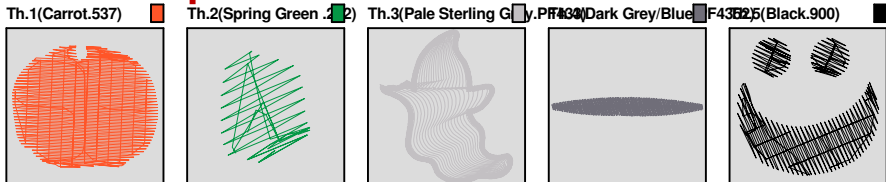

Design Name: atwjt0401	Customer Name:	Machine Set: Default	
Size=84.5 mm x 96.9 mm (3.33 inch x 3.81 inch) Stitch No.=6793 ChangeColor No.=4 Trim No.=3			

Design Note:

No.	Thread	Length(m)
1.	 Floriani Polyester.Carrot.537	2.09
2.	 Floriani Polyester.Spring Green .232	0.10
3.	 Floriani Polyester.Pale Sterling Grey.PF433	8.85
4.	 Floriani Polyester.Dark Grey/Blue.PF4352	1.27
5.	 Floriani Polyester.Black.900	0.82

ZOOM 100%

Color Sequence:

Design Name: atwjt0402	Customer Name:	Machine Set: Default	
Size=71.7 mm x 96.5 mm (2.82 inch x 3.80 inch) Stitch No.=8704 ChangeColor No.=8 Trim No.=25			

No.	Thread	Length(m)
1.	Floriani Polyester.Scarlet.190	0.24
2.	Floriani Polyester.Dark Blue.308	0.24
3.	Floriani Polyester.Carrot.537	4.10
4.	Floriani Polyester.Black.900	7.60
5.	Floriani Polyester.Old Gold.563	1.41
6.	Floriani Polyester.Medium Green.264	1.39
7.	Floriani Polyester.Charcoal.PF4613	3.62
8.	Floriani Polyester.Hot Pink.127	0.80
9.	Floriani Polyester.Black.900	0.38