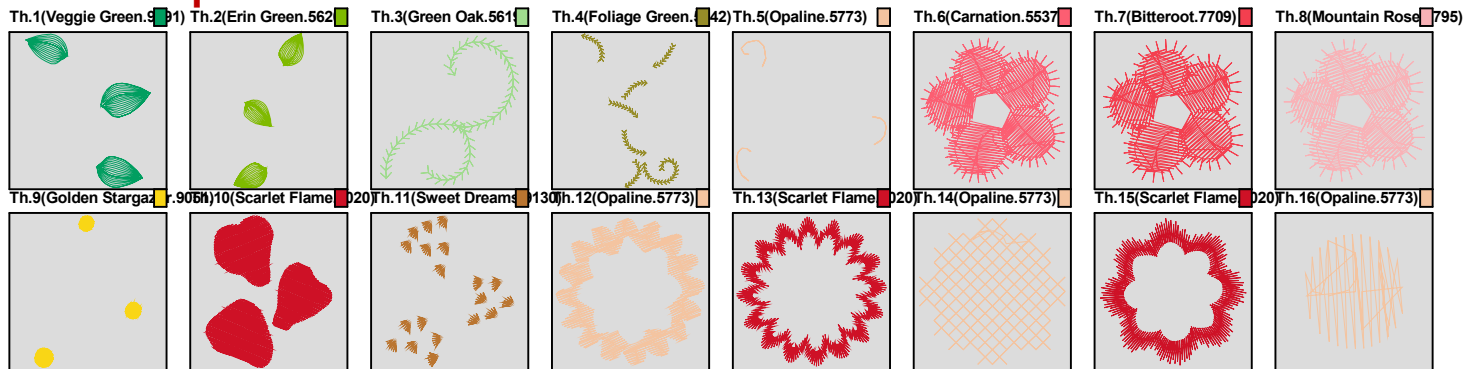

Color Sequence: