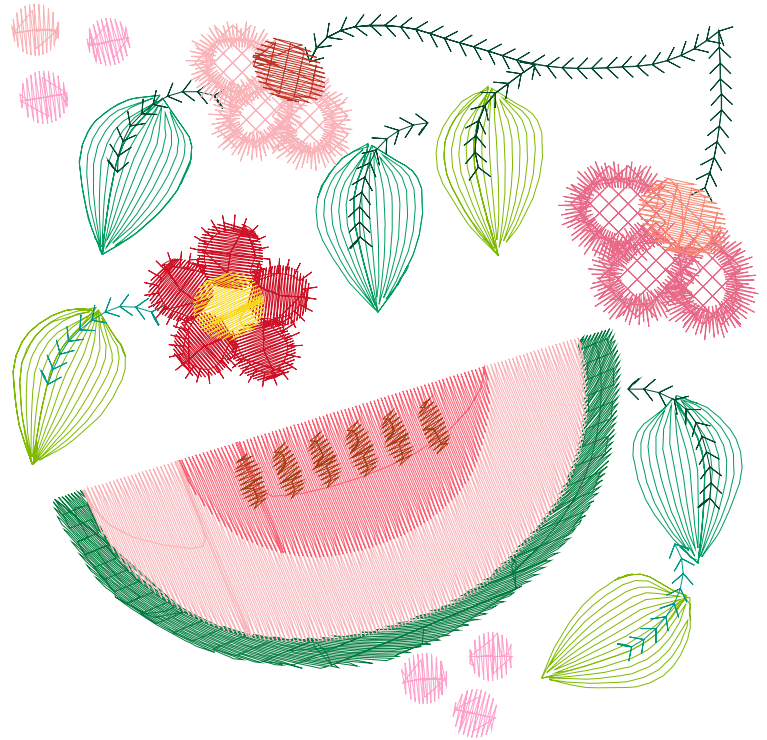

Jacobean Fruit

Author Name: Florence Clarke

Print At: 2015-4-16

Design File: atwflc0038.gen

Design Name: atwflc0038	Customer Name:	Machine Set: Default	
Size=98.7 mm x 97.0 mm (3.89 inch x 3.82 inch) Stitch No.=8649 ChangeColor No.=15 Trim No.=31			

No.	Thread	Length(m)
1.	Robison Anton Super Brite Poly.Light Kelly.7710	2.67
2.	Robison Anton Super Brite Poly.Mountain Rose.5795	4.26
3.	Robison Anton Super Brite Poly.Carnation.5537	2.60
4.	Robison Anton Super Brite Poly.Orange Glory.9056	0.48
5.	Robison Anton Super Brite Poly.Veggie Green.9091	1.32
6.	Robison Anton Super Brite Poly.Erin Green.5620	1.33
7.	Robison Anton Super Brite Poly.Special Green.5805	0.98
8.	Robison Anton Super Brite Poly.Peppermint.5690	0.21
9.	Robison Anton Super Brite Poly.Scarlet Flame.9020	2.00
10.	Robison Anton Super Brite Poly.Golden Stargazor.9051	0.31
11.	Robison Anton Super Brite Poly.Cabernet.5794	2.18
12.	Robison Anton Super Brite Poly.Melon.5594	0.40
13.	Robison Anton Super Brite Poly.Pink Sherbert.9036	0.44
14.	Robison Anton Super Brite Poly.Mountain Rose.5795	1.77
15.	Robison Anton Super Brite Poly.Pink Sherbert.9036	0.29
16.	Robison Anton Super Brite Poly.Dark Rust.5505	0.28

ZOOM 100%

Color Sequence:

Jacobeian Fruit

Author Name: Florence
Design File: atwflc0039.gen

Print At: 2015-4-16

Design Name: atwflc0039	Customer Name:	Machine Set: Default	
Size=99.3 mm x 98.2 mm (3.91 inch x 3.87 inch) Stitch No.=9571 ChangeColor No.=15 Trim No.=56			