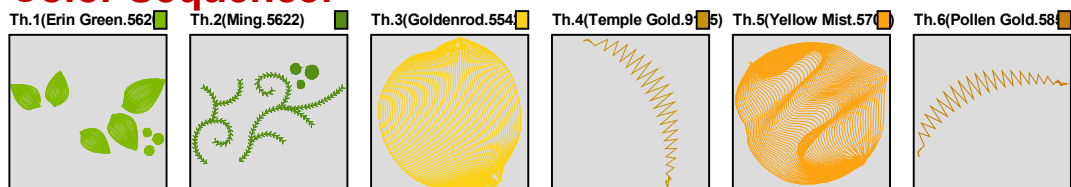

Color Sequence: