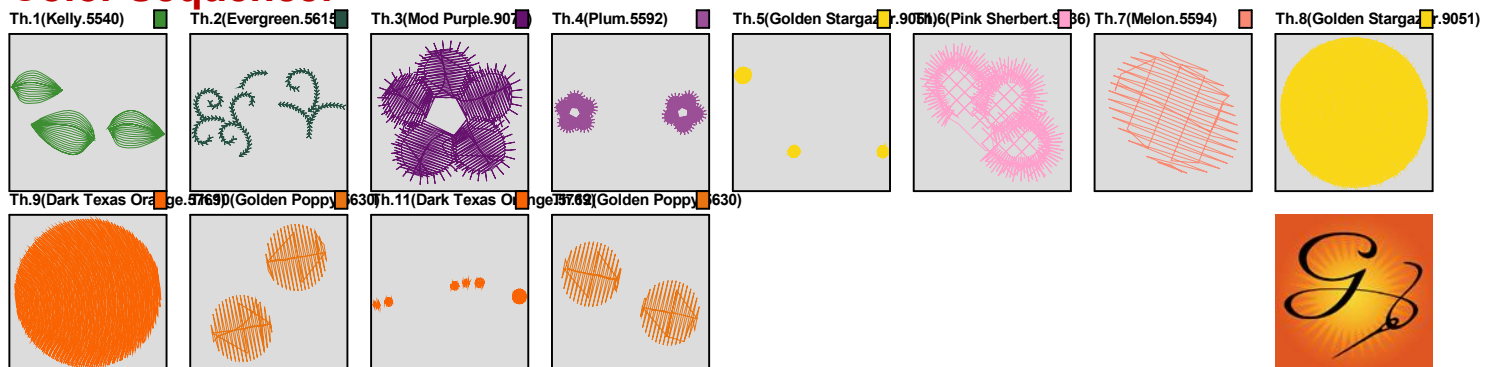

Color Sequence: