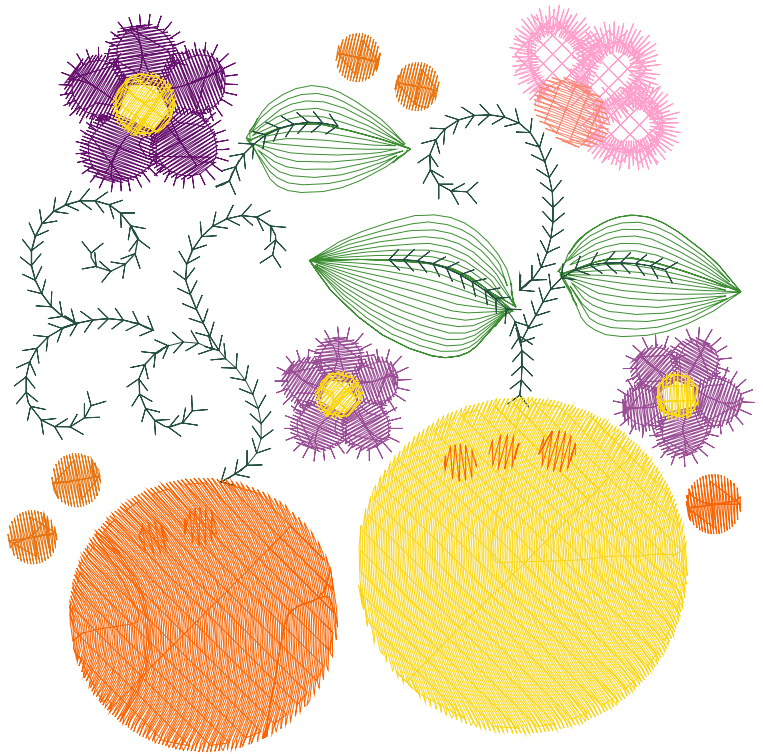

No.	Thread	Length(m)
1.	 Robison Anton Super Brite Poly.Erin Green.5620	4.04
2.	 Robison Anton Super Brite Poly.Ming.5622	2.23
3.	 Robison Anton Super Brite Poly.Goldenrod.5542	3.17
4.	 Robison Anton Super Brite Poly.Temple Gold.9165	0.16
5.	 Robison Anton Super Brite Poly.Yellow Mist.5709	4.65
6.	 Robison Anton Super Brite Poly.Pollen Gold.5856	0.16

ZOOM 100%

Color Sequence:

Jacobean Fruit

Author Name: Florence

Print At: 2015-4-16

Design File: atwflc0044.gen

Design Name: atwflc0044	Customer Name:	Machine Set: Default	
Size=98.7 mm x 98.8 mm (3.89 inch x 3.89 inch) Stitch No.=8810 ChangeColor No.=11 Trim No.=34			

No.	Thread	Length(m)
1.	 Robison Anton Super Brite Poly.Kelly.5540	1.71
2.	 Robison Anton Super Brite Poly.Evergreen.5615	1.75
3.	 Robison Anton Super Brite Poly.Mod Purple.9071	2.09
4.	 Robison Anton Super Brite Poly.Plum.5592	2.44
5.	 Robison Anton Super Brite Poly.Golden Stargazor.9051	0.81
6.	 Robison Anton Super Brite Poly.Pink Sherbert.9036	1.78
7.	 Robison Anton Super Brite Poly.Melon.5594	0.29
8.	 Robison Anton Super Brite Poly.Golden Stargazor.9051	7.71
9.	 Robison Anton Super Brite Poly.Dark Texas Orange.5769	5.25
10.	 Robison Anton Super Brite Poly.Golden Poppy.5630	0.46
11.	 Robison Anton Super Brite Poly.Dark Texas Orange.5769	0.53
12.	 Robison Anton Super Brite Poly.Golden Poppy.5630	0.38

ZOOM 100%

Color Sequence:

Jacobean Fruit

Author Name: Florence
Design File: atwflc0045.gen

Print At: 2015-4-16

Design Name: atwflc0045	Customer Name:	Machine Set: Default	
Size=97.8 mm x 98.3 mm (3.85 inch x 3.87 inch) Stitch No.=6135 ChangeColor No.=8 Trim No.=34			