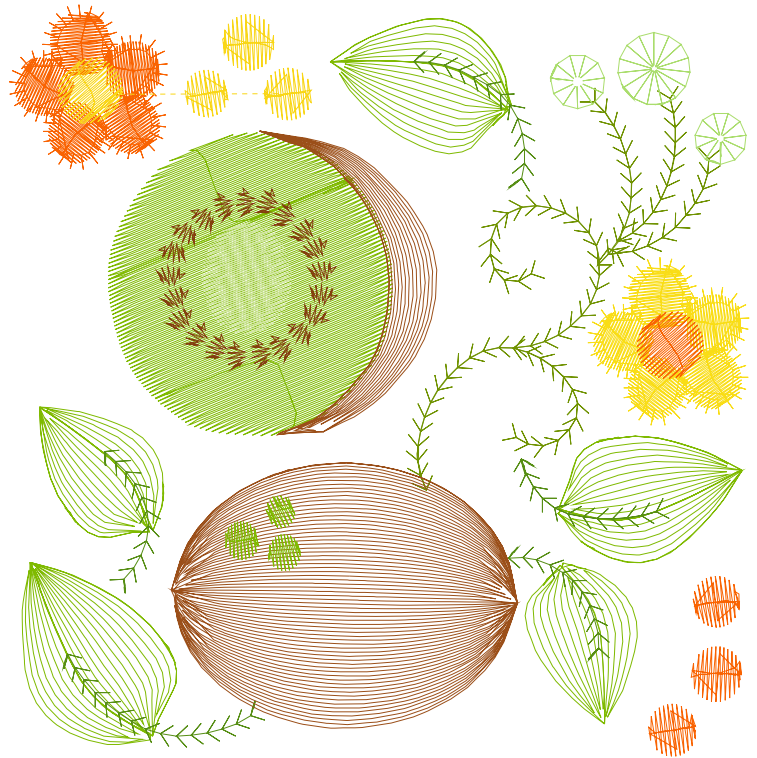

Jacobean Fruit

Author Name: Florence
Design File: atwflc0047.gen

Print At: 2015-4-16

Design Name: atwflc0047	Customer Name:	Machine Set: Default	
Size=97.9 mm x 99.4 mm (3.85 inch x 3.91 inch) Stitch No.=9173 ChangeColor No.=10 Trim No.=55			

No.	Thread	Length(m)
1.	Robison Anton Super Brite Poly.Green Dust.5757	1.02
2.	Robison Anton Super Brite Poly.Erin Green.5620	7.73
3.	Robison Anton Super Brite Poly.Pastoral Green.5621	0.38
4.	Robison Anton Super Brite Poly.Ming.5622	0.68
5.	Robison Anton Super Brite Poly.Date.5590	4.42
6.	Robison Anton Super Brite Poly.Pastel Green.5855	0.57
7.	Robison Anton Super Brite Poly.Cocoa Mulch.5788	0.54
8.	Robison Anton Super Brite Poly.Erin Green.5620	0.24
9.	Robison Anton Super Brite Poly.Black Eyed Susie.5861	1.85
10.	Robison Anton Super Brite Poly.Dark Texas Orange.5769	2.54
11.	Robison Anton Super Brite Poly.Golden Stargazor.9051	0.76

ZOOM 100%