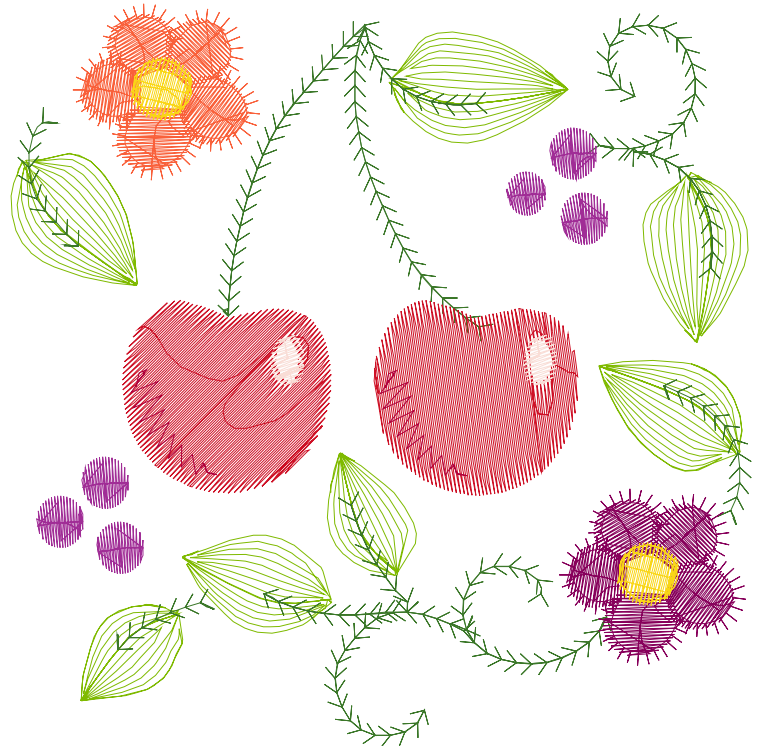

No.	Thread	Length(m)
1.	 Robison Anton Super Brite Poly.Kelly.5540	1.71
2.	 Robison Anton Super Brite Poly.Evergreen.5615	1.75
3.	 Robison Anton Super Brite Poly.Mod Purple.9071	2.09
4.	 Robison Anton Super Brite Poly.Plum.5592	2.44
5.	 Robison Anton Super Brite Poly.Golden Stargazor.9051	0.81
6.	 Robison Anton Super Brite Poly.Pink Sherbert.9036	1.78
7.	 Robison Anton Super Brite Poly.Melon.5594	0.29
8.	 Robison Anton Super Brite Poly.Golden Stargazor.9051	7.71
9.	 Robison Anton Super Brite Poly.Dark Texas Orange.5769	5.25
10.	 Robison Anton Super Brite Poly.Golden Poppy.5630	0.46
11.	 Robison Anton Super Brite Poly.Dark Texas Orange.5769	0.53
12.	 Robison Anton Super Brite Poly.Golden Poppy.5630	0.38

ZOOM 100%

Color Sequence:

Jacobean Fruit

Author Name: Florence
Design File: atwflc0045.gen

Print At: 2015-4-16

Design Name: atwflc0045	Customer Name:	Machine Set: Default	
Size=97.8 mm x 98.3 mm (3.85 inch x 3.87 inch) Stitch No.=6135 ChangeColor No.=8 Trim No.=34			

No.	Thread	Length(m)
1.	 Robison Anton Super Brite Poly.Erin Green.5620	2.65
2.	 Robison Anton Super Brite Poly.Green.5509	2.27
3.	 Robison Anton Super Brite Poly.Oriental Poppies.9058	2.01
4.	 Robison Anton Super Brite Poly.Raspberry Ice.9017	2.01
5.	 Robison Anton Super Brite Poly.Rich Pink.9097	1.26
6.	 Robison Anton Super Brite Poly.Scarlet Flame.9020	4.61
7.	 Robison Anton Super Brite Poly.Cherry Punch.5717	0.13
8.	 Robison Anton Super Brite Poly.Pink Cascade.9026	0.23
9.	 Robison Anton Super Brite Poly.Golden Stargazor.9051	0.69

ZOOM 100%

Color Sequence:

Jacobean Fruit

Author Name: Florence
Design File: atwflc0046.gen

Print At: 2015-4-16

Design Name: atwflc0046	Customer Name:	Machine Set: Default	
Size=98.1 mm x 99.9 mm (3.86 inch x 3.93 inch) Stitch No.=8550 ChangeColor No.=13 Trim No.=29			