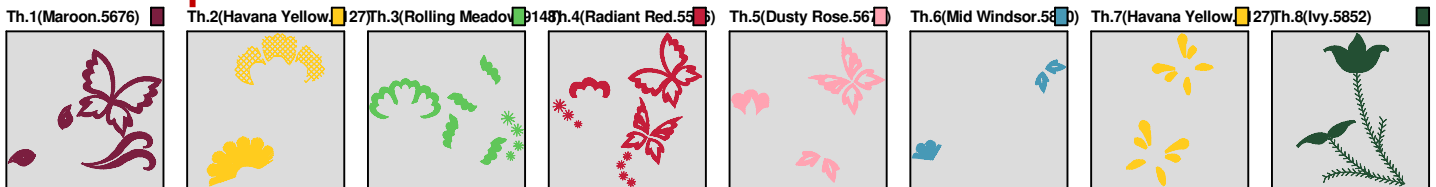

## Color Sequence:

Design Name: atwdv0235	Customer Name:	Machine Set: Default	
Size=95.50 mm x 96.80 mm	Stitch No.=11113	ChangeColor No.=7	Trim No.=58

No.	Thread	Length(m)
1.	 Robison Anton Super Brite Poly.Maroon.5676	5.46
2.	 Robison Anton Super Brite Poly.Havana Yellow.9127	2.48
3.	 Robison Anton Super Brite Poly.Rolling Meadow.9148	4.36
4.	 Robison Anton Super Brite Poly.Radiant Red.5566	6.49
5.	 Robison Anton Super Brite Poly.Dusty Rose.5675	3.46
6.	 Robison Anton Super Brite Poly.Mid Windsor.5820	1.17
7.	 Robison Anton Super Brite Poly.Havana Yellow.9127	1.35
8.	 Robison Anton Super Brite Poly.Ivy.5852	2.46

## Color Sequence:

Design Name: atwdv0236	Customer Name:	Machine Set: Default	
Size=93.40 mm x 96.40 mm	Stitch No.=7484	ChangeColor No.=6	Trim No.=42

**Design Note:**

No.	Thread	Length(m)
1.	 Robison Anton Super Brite Poly.Aubergine.9046	3.29
2.	 Robison Anton Super Brite Poly.Neon Orange.5710	3.40
3.	 Robison Anton Super Brite Poly.Visor Gold.5698	1.75
4.	 Robison Anton Super Brite Poly.Indian Summer.9023	3.46
5.	 Robison Anton Super Brite Poly.Wild Pink.5559	2.97
6.	 Robison Anton Super Brite Poly.Havana Yellow.9127	2.23
7.	 Robison Anton Super Brite Poly.Passion Rose.5899	3.72