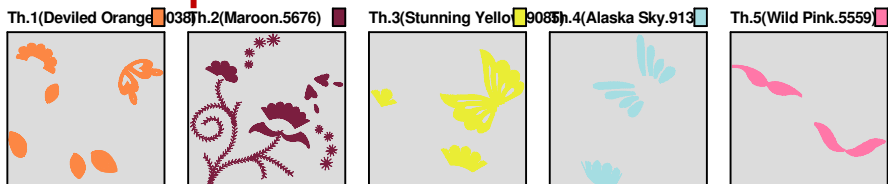

## Color Sequence:

Design Name: atwdv0236	Customer Name:	Machine Set: Default	
Size=93.40 mm x 96.40 mm	Stitch No.=7484	ChangeColor No.=6	Trim No.=42

**Design Note:**

No.	Thread	Length(m)
1.	 Robison Anton Super Brite Poly.Aubergine.9046	3.29
2.	 Robison Anton Super Brite Poly.Neon Orange.5710	3.40
3.	 Robison Anton Super Brite Poly.Visor Gold.5698	1.75
4.	 Robison Anton Super Brite Poly.Indian Summer.9023	3.46
5.	 Robison Anton Super Brite Poly.Wild Pink.5559	2.97
6.	 Robison Anton Super Brite Poly.Havana Yellow.9127	2.23
7.	 Robison Anton Super Brite Poly.Passion Rose.5899	3.72

ZOOM 100%

**Color Sequence:**

Design Name: atwdv0237	Customer Name:	Machine Set: Default	
Size=96.80 mm x 96.40 mm	Stitch No.=7007	ChangeColor No.=4	Trim No.=44

**Design Note:**

No.	Thread	Length(m)
1.	 Robison Anton Super Brite Poly.Deviled Orange.9038	4.67
2.	 Robison Anton Super Brite Poly.Maroon.5676	6.45
3.	 Robison Anton Super Brite Poly.Stunning Yellow.9085	5.44
4.	 Robison Anton Super Brite Poly.Alaska Sky.9138	1.70
5.	 Robison Anton Super Brite Poly.Wild Pink.5559	1.82

ZOOM 100%

**Color Sequence:**

Design Name: atwdv0238	Customer Name:	Machine Set: Default	
Size=94.50 mm x 95.70 mm	Stitch No.=10329	ChangeColor No.=6	Trim No.=96

No.	Thread	Length(m)
1.	 Robison Anton Super Brite Poly.Imperial Blue.5602	1.87
2.	 Robison Anton Super Brite Poly.Pastoral Green.5621	5.18
3.	 Robison Anton Super Brite Poly.Bambino Blue.9079	7.62
4.	 Robison Anton Super Brite Poly.Passion Rose.5899	5.55
5.	 Robison Anton Super Brite Poly.Miami Artillery.9170	2.93
6.	 Robison Anton Super Brite Poly.Imperial Blue.5602	2.79
7.	 Robison Anton Super Brite Poly.Pastoral Green.5621	0.91