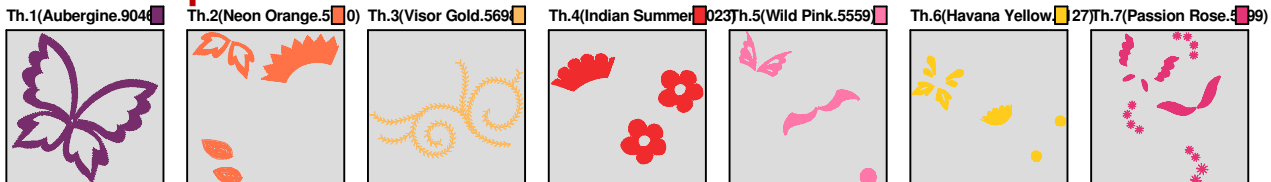

## Color Sequence:

Design Name: atwdv0236	Customer Name:	Machine Set: Default	
Size=93.40 mm x 96.40 mm	Stitch No.=7484	ChangeColor No.=6	Trim No.=42

**Design Note:**

No.	Thread	Length(m)
1.	 Robison Anton Super Brite Poly.Aubergine.9046	3.29
2.	 Robison Anton Super Brite Poly.Neon Orange.5710	3.40
3.	 Robison Anton Super Brite Poly.Visor Gold.5698	1.75
4.	 Robison Anton Super Brite Poly.Indian Summer.9023	3.46
5.	 Robison Anton Super Brite Poly.Wild Pink.5559	2.97
6.	 Robison Anton Super Brite Poly.Havana Yellow.9127	2.23
7.	 Robison Anton Super Brite Poly.Passion Rose.5899	3.72

ZOOM 100%

**Color Sequence:**

Design Name: atwdv0237	Customer Name:	Machine Set: Default	
Size=96.80 mm x 96.40 mm	Stitch No.=7007	ChangeColor No.=4	Trim No.=44

**Design Note:**

No.	Thread	Length(m)
1.	 Robison Anton Super Brite Poly.Deviled Orange.9038	4.67
2.	 Robison Anton Super Brite Poly.Maroon.5676	6.45
3.	 Robison Anton Super Brite Poly.Stunning Yellow.9085	5.44
4.	 Robison Anton Super Brite Poly.Alaska Sky.9138	1.70
5.	 Robison Anton Super Brite Poly.Wild Pink.5559	1.82