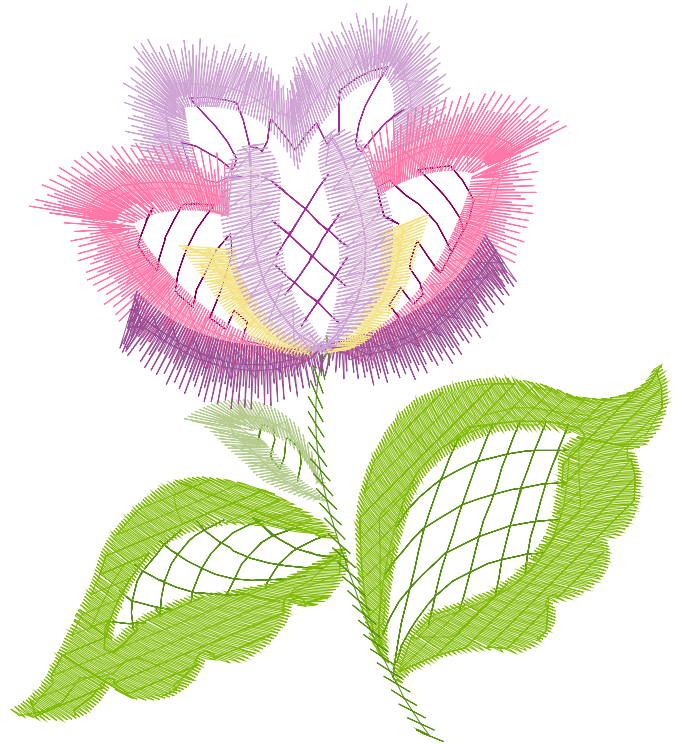

Jacobean Lace Flower

Author Name: Florence
Design File: atwflc0080.gen

Print At: 2015-6-26

Design Name: atwflc0080	Customer Name:	Machine Set: Default	

No.	Thread	Length(m)
1.	Robison Anton Super Brite Poly.Ming.5622	1.75
2.	Robison Anton Super Brite Poly.Glendale.9153	0.75
3.	Robison Anton Super Brite Poly.Erin Green.5620	8.32
4.	Robison Anton Super Brite Poly.Ming.5622	0.29
5.	Robison Anton Super Brite Poly.Raspberry Ice.9017	0.46
6.	Robison Anton Super Brite Poly.Rich Pink.9097	0.61
7.	Robison Anton Super Brite Poly.Tulip.5586	2.69
8.	Robison Anton Super Brite Poly.Wild Pink.5559	4.80
9.	Robison Anton Super Brite Poly.Plum.5592	2.03
10.	Robison Anton Super Brite Poly.Coronation Gold.9014	1.07
11.	Robison Anton Super Brite Poly.Tulip.5586	1.74
12.	Robison Anton Super Brite Poly.Titanium.9083	0.12

ZOOM 100%