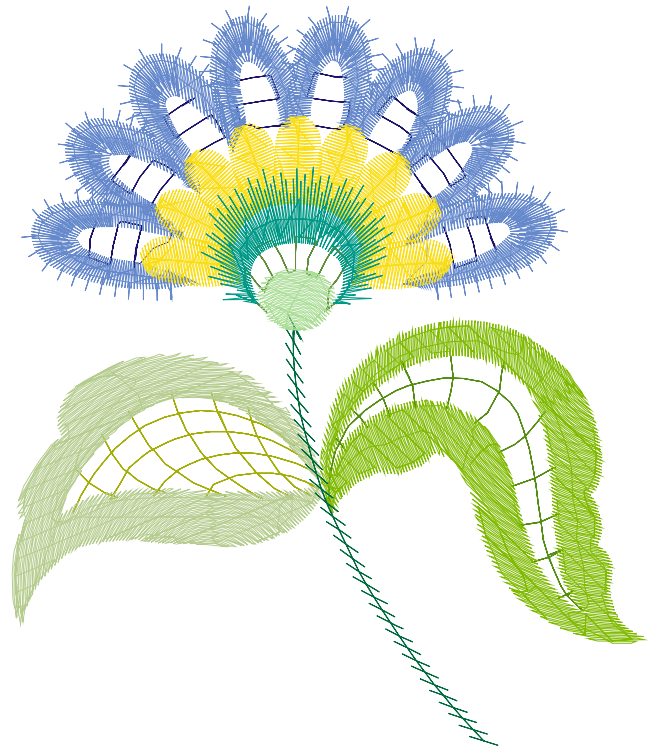

Jacobean Lace Flower

Author Name: Florence
Design File: atwflc0085.gen

Print At: 2015-6-26

Design Name: atwflc0085	Customer Name:	Machine Set: Default	

No.	Thread	Length(m)
1.	Robison Anton Super Brite Poly.Ming.5622	0.56
2.	Robison Anton Super Brite Poly.Peapod.5756	0.80
3.	Robison Anton Super Brite Poly.Erin Green.5620	4.24
4.	Robison Anton Super Brite Poly.Glendale.9153	3.62
5.	Robison Anton Super Brite Poly.Dark Green.5508	0.39
6.	Robison Anton Super Brite Poly.Chow Blue.9171	0.64
7.	Robison Anton Super Brite Poly.Oriental Blue.5601	6.95
8.	Robison Anton Super Brite Poly.Black Eyed Susie.5861	3.62
9.	Robison Anton Super Brite Poly.Spruce.5579	0.29
10.	Robison Anton Super Brite Poly.Peppermint.5690	1.26
11.	Robison Anton Super Brite Poly.Slightly Green.9149	0.38

ZOOM 100%