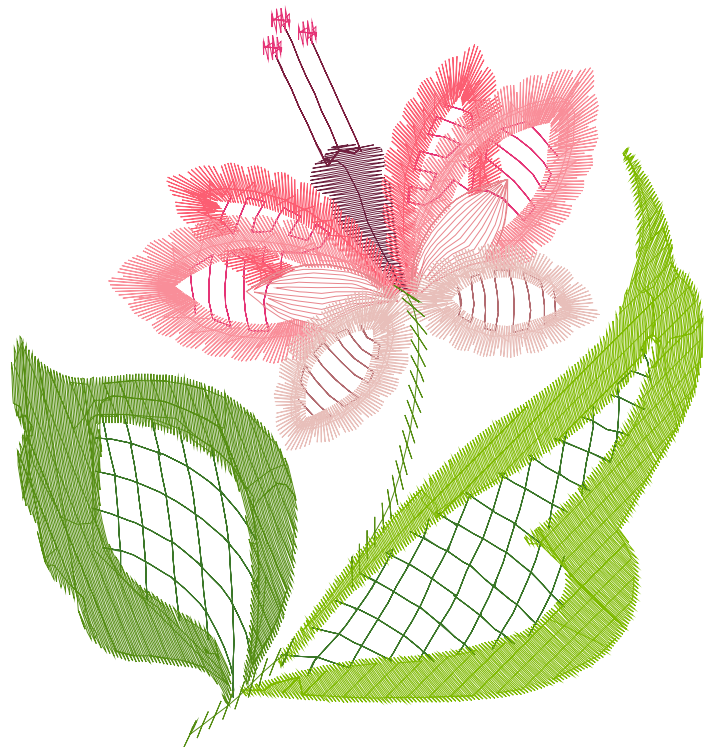

Jacobean Lace Flower

Author Name: Florence
Design File: atwflc0082.gen

Print At: 2015-6-26

Design Name: atwflc0082	Customer Name:	Machine Set: Default	

No.	Thread	Length(m)
1.	Robison Anton Super Brite Poly.Maroon.5676	0.25
2.	Robison Anton Super Brite Poly.Salvia Plum.9055	0.56
3.	Robison Anton Super Brite Poly.Passion Rose.5899	1.00
4.	Robison Anton Super Brite Poly.Carnation.5537	2.56
5.	Robison Anton Super Brite Poly.Shrimp.5546	3.95
6.	Robison Anton Super Brite Poly.Maven Maud.9164	0.62
7.	Robison Anton Super Brite Poly.Comfort Pink.9077	0.53
8.	Robison Anton Super Brite Poly.Wild Ginseng.9045	2.65
9.	Robison Anton Super Brite Poly.Ming.5622	0.21
10.	Robison Anton Super Brite Poly.Green.5509	2.55
11.	Robison Anton Super Brite Poly.Erin Green.5620	6.47
12.	Robison Anton Super Brite Poly.Ming.5622	5.09

ZOOM 100%