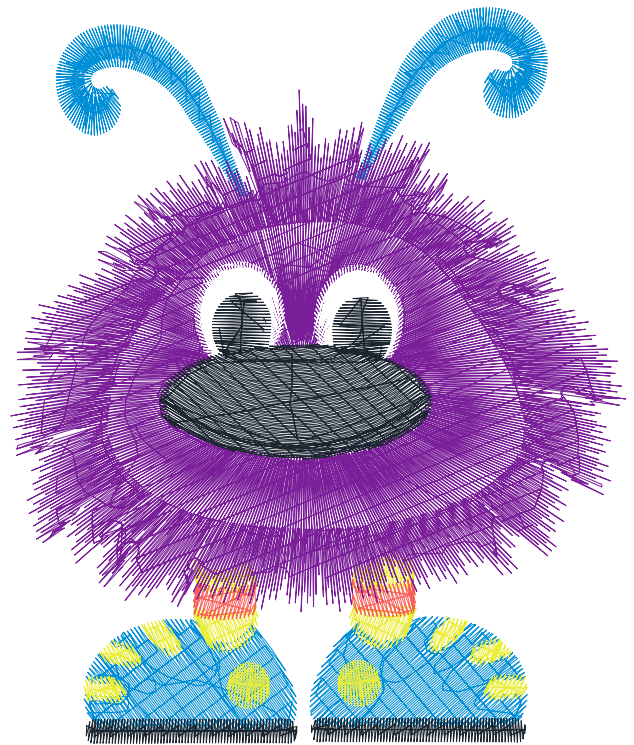

Customer Name:	Machine Set: Default		
Size=97.70 mm x 91.40 mm	Stitch No.=10224	ChangeColor No.=3	Trim No.=6

No.	Thread	Length(m)
1.	 Robison Anton Super Brite Poly.Erin Green.5620	5.91
2.	 Robison Anton Super Brite Poly.Iris.5588	25.49
3.	Robison Anton Super Brite Poly.Natural White.5642	0.77
4.	 Robison Anton Super Brite Poly.Black.5596	2.92

ZOOM 100%

Color Sequence:

Customer Name:	Machine Set: Default		
Size=81.30 mm x 97.40 mm	Stitch No.=11532	ChangeColor No.=5	Trim No.=19

Design Note:

No.	Thread	Length(m)
1.	 Robison Anton Super Brite Poly.Cerulean.5801	5.98
2.	 Robison Anton Super Brite Poly.Stunning Yellow.9085	1.68
3.	 Robison Anton Super Brite Poly.Neon Red.5712	0.40
4.	 Robison Anton Super Brite Poly.Iris.5588	23.97
5.	Robison Anton Super Brite Poly.Natural White.5642	1.20
6.	 Robison Anton Super Brite Poly.Black.5596	4.49

ZOOM 100%

Color Sequence:

Customer Name:	Machine Set: Default		
Size=80.40 mm x 97.60 mm	Stitch No.=10952	ChangeColor No.=7	Trim No.=11

No.	Thread	Length(m)
1.	 Robison Anton Super Brite Poly.Bitterroot.7709	3.93
2.	 Robison Anton Super Brite Poly.Iris.5588	3.74
3.	 Robison Anton Super Brite Poly.Erin Green.5620	34.31
4.	 Robison Anton Super Brite Poly.Stunning Yellow.9085	0.57
5.	 Robison Anton Super Brite Poly.Iris.5588	1.47
6.	 Robison Anton Super Brite Poly.Black.5596	0.20
7.	 Robison Anton Super Brite Poly.Bitterroot.7709	1.29
8.	 Robison Anton Super Brite Poly.Natural White.5642	0.27