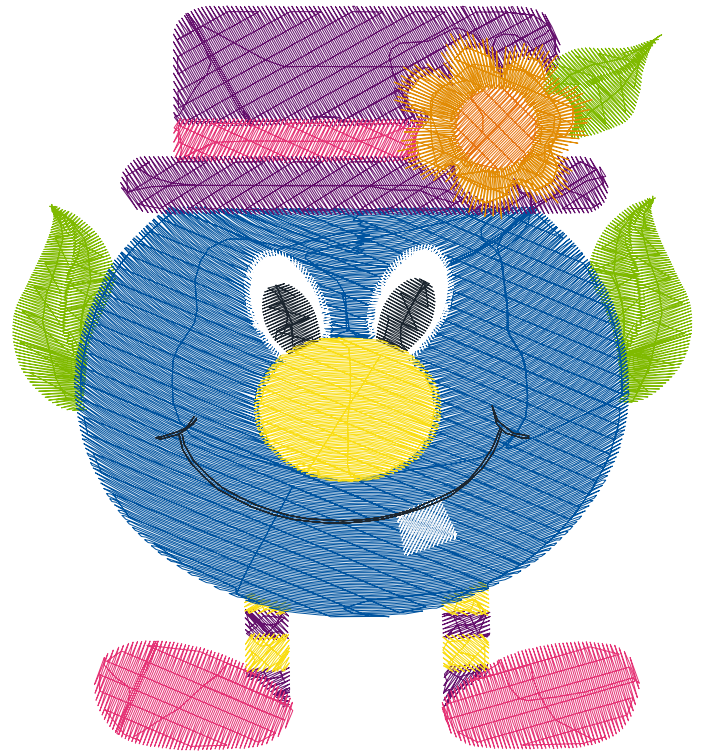

Customer Name:	Machine Set: Default		
Size=89.80 mm x 98.40 mm	Stitch No.=13666	ChangeColor No.=10	Trim No.=15

Design Note:

No.	Thread	Length(m)
1.	Robison Anton Super Brite Poly.Mod Purple.9071	3.73
2.	Robison Anton Super Brite Poly.Passion Rose.5899	3.75
3.	Robison Anton Super Brite Poly.Erin Green.5620	3.98
4.	Robison Anton Super Brite Poly.Black Eyed Susie.5861	0.50
5.	Robison Anton Super Brite Poly.Baltic Blue.5741	16.28
6.	Robison Anton Super Brite Poly.Mod Purple.9071	2.05
7.	Robison Anton Super Brite Poly.Golden Poppy.5630	0.54
8.	Robison Anton Super Brite Poly.Yellow.5513	2.00
9.	Robison Anton Super Brite Poly.Natural White.5642	1.46
10.	Robison Anton Super Brite Poly.Black.5596	1.22
11.	Robison Anton Super Brite Poly.Black Eyed Susie.5861	2.15

ZOOM 100%

Color Sequence:

Th.1(Mod Purple.9071)	Th.2(Passion Rose.5899)	Th.3(Erin Green.5620)	Th.4(Black Eyed Susie.5861)	Th.5(Baltic Blue.5741)	Th.6(Mod Purple.9071)	Th.7(Golden Poppy.5630)	Th.8(Yellow.5513)
Th.9(Natural White.5642)	Th.10(Black.5596)	Th.11(Black Eyed Susie.5861)