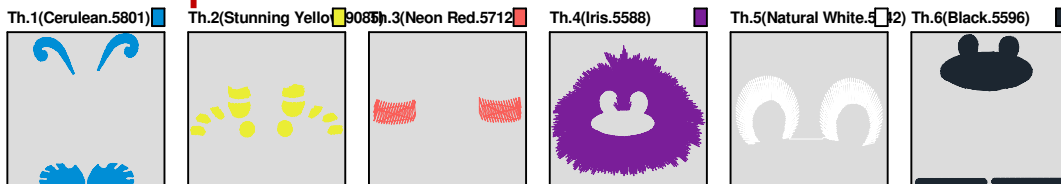

ZOOM 100%

Color Sequence:

Customer Name:	Machine Set: Default		
Size=81.30 mm x 97.40 mm	Stitch No.=11532	ChangeColor No.=5	Trim No.=19

Design Note:

No.	Thread	Length(m)
1.	 Robison Anton Super Brite Poly.Cerulean.5801	5.98
2.	 Robison Anton Super Brite Poly.Stunning Yellow.9085	1.68
3.	 Robison Anton Super Brite Poly.Neon Red.5712	0.40
4.	 Robison Anton Super Brite Poly.Iris.5588	23.97
5.	Robison Anton Super Brite Poly.Natural White.5642	1.20
6.	 Robison Anton Super Brite Poly.Black.5596	4.49

ZOOM 100%

Color Sequence:

Customer Name:	Machine Set: Default		
Size=80.40 mm x 97.60 mm	Stitch No.=10952	ChangeColor No.=7	Trim No.=11

No.	Thread	Length(m)
1.	 Robison Anton Super Brite Poly.Bitterroot.7709	3.93
2.	 Robison Anton Super Brite Poly.Iris.5588	3.74
3.	 Robison Anton Super Brite Poly.Erin Green.5620	34.31
4.	 Robison Anton Super Brite Poly.Stunning Yellow.9085	0.57
5.	 Robison Anton Super Brite Poly.Iris.5588	1.47
6.	 Robison Anton Super Brite Poly.Black.5596	0.20
7.	 Robison Anton Super Brite Poly.Bitterroot.7709	1.29
8.	 Robison Anton Super Brite Poly.Natural White.5642	0.27

ZOOM 100%

Color Sequence:

Customer Name:	Machine Set: Default		
Size=89.80 mm x 98.40 mm	Stitch No.=13666	ChangeColor No.=10	Trim No.=15

Design Note:

No.	Thread	Length(m)
1.	Robison Anton Super Brite Poly.Mod Purple.9071	3.73
2.	Robison Anton Super Brite Poly.Passion Rose.5899	3.75
3.	Robison Anton Super Brite Poly.Erin Green.5620	3.98
4.	Robison Anton Super Brite Poly.Black Eyed Susie.5861	0.50
5.	Robison Anton Super Brite Poly.Baltic Blue.5741	16.28
6.	Robison Anton Super Brite Poly.Mod Purple.9071	2.05
7.	Robison Anton Super Brite Poly.Golden Poppy.5630	0.54
8.	Robison Anton Super Brite Poly.Yellow.5513	2.00
9.	Robison Anton Super Brite Poly.Natural White.5642	1.46
10.	Robison Anton Super Brite Poly.Black.5596	1.22
11.	Robison Anton Super Brite Poly.Black Eyed Susie.5861	2.15