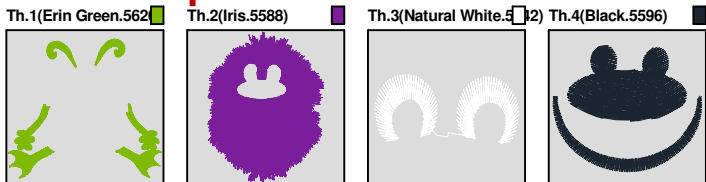

Customer Name:	Machine Set: Default		
Size=93.80 mm x 97.70 mm	Stitch No.=12675	ChangeColor No.=10	Trim No.=16

Design Note:

No.	Thread	Length(m)
1.	 Robison Anton Super Brite Poly.California Blue.5689	5.30
2.	 Robison Anton Super Brite Poly.Black.5596	3.00
3.	 Robison Anton Super Brite Poly.Passion Rose.5899	15.74
4.	 Robison Anton Super Brite Poly.Mod Purple.9071	1.85
5.	 Robison Anton Super Brite Poly.Passion Rose.5899	0.55
6.	 Robison Anton Super Brite Poly.Mod Purple.9071	1.19
7.	 Robison Anton Super Brite Poly.Erin Green.5620	1.24
8.	 Robison Anton Super Brite Poly.Golden Poppy.5630	0.33
9.	 Robison Anton Super Brite Poly.Yellow.5513	1.21
10.	 Robison Anton Super Brite Poly.Black.5596	0.46
11.	 Robison Anton Super Brite Poly.Livid Lavender.9166	0.55

ZOOM 100%

Color Sequence:

Th.1(California Blue.5689)	Th.2(Black.5596)	Th.3(Passion Rose.5899)	Th.4(Mod Purple.9071)	Th.5(Passion Rose.5899)	Th.6(Mod Purple.9071)	Th.7(Erin Green.5620)	Th.8(Golden Poppy.5630)
							
Th.9(Yellow.5513)	Th.10(Black.5596)	Th.11(Livid Lavender.9166)					
							

Customer Name:	Machine Set: Default		
Size=97.70 mm x 91.40 mm	Stitch No.=10224	ChangeColor No.=3	Trim No.=6

No.	Thread	Length(m)
1.	 Robison Anton Super Brite Poly.Erin Green.5620	5.91
2.	 Robison Anton Super Brite Poly.Iris.5588	25.49
3.	Robison Anton Super Brite Poly.Natural White.5642	0.77
4.	 Robison Anton Super Brite Poly.Black.5596	2.92

ZOOM 100%

Color Sequence:

Customer Name:	Machine Set: Default		
Size=81.30 mm x 97.40 mm	Stitch No.=11532	ChangeColor No.=5	Trim No.=19

Design Note:

No.	Thread	Length(m)
1.	 Robison Anton Super Brite Poly.Cerulean.5801	5.98
2.	 Robison Anton Super Brite Poly.Stunning Yellow.9085	1.68
3.	 Robison Anton Super Brite Poly.Neon Red.5712	0.40
4.	 Robison Anton Super Brite Poly.Iris.5588	23.97
5.	Robison Anton Super Brite Poly.Natural White.5642	1.20
6.	 Robison Anton Super Brite Poly.Black.5596	4.49