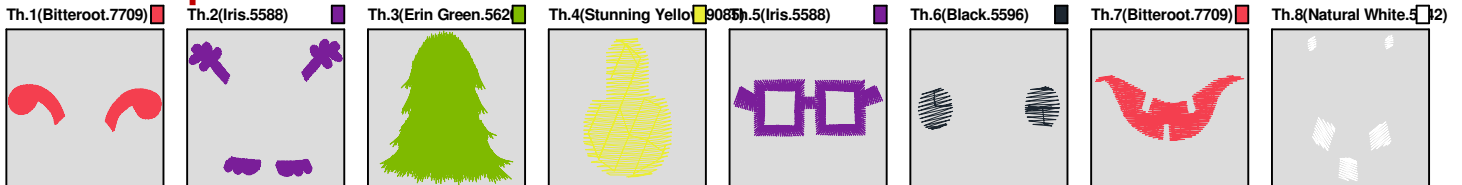

ZOOM 100%

Color Sequence:

Customer Name:	Machine Set: Default		
Size=81.30 mm x 97.40 mm	Stitch No.=11532	ChangeColor No.=5	Trim No.=19

Design Note:

No.	Thread	Length(m)
1.	 Robison Anton Super Brite Poly.Cerulean.5801	5.98
2.	 Robison Anton Super Brite Poly.Stunning Yellow.9085	1.68
3.	 Robison Anton Super Brite Poly.Neon Red.5712	0.40
4.	 Robison Anton Super Brite Poly.Iris.5588	23.97
5.	Robison Anton Super Brite Poly.Natural White.5642	1.20
6.	 Robison Anton Super Brite Poly.Black.5596	4.49

ZOOM 100%

Color Sequence:

Customer Name:	Machine Set: Default		
Size=80.40 mm x 97.60 mm	Stitch No.=10952	ChangeColor No.=7	Trim No.=11

No.	Thread	Length(m)
1.	 Robison Anton Super Brite Poly.Bitterroot.7709	3.93
2.	 Robison Anton Super Brite Poly.Iris.5588	3.74
3.	 Robison Anton Super Brite Poly.Erin Green.5620	34.31
4.	 Robison Anton Super Brite Poly.Stunning Yellow.9085	0.57
5.	 Robison Anton Super Brite Poly.Iris.5588	1.47
6.	 Robison Anton Super Brite Poly.Black.5596	0.20
7.	 Robison Anton Super Brite Poly.Bitterroot.7709	1.29
8.	 Robison Anton Super Brite Poly.Natural White.5642	0.27

ZOOM 100%

Color Sequence:

Customer Name:	Machine Set: Default		
Size=89.80 mm x 98.40 mm	Stitch No.=13666	ChangeColor No.=10	Trim No.=15

Design Note:

No.	Thread	Length(m)
1.	Robison Anton Super Brite Poly.Mod Purple.9071	3.73
2.	Robison Anton Super Brite Poly.Passion Rose.5899	3.75
3.	Robison Anton Super Brite Poly.Erin Green.5620	3.98
4.	Robison Anton Super Brite Poly.Black Eyed Susie.5861	0.50
5.	Robison Anton Super Brite Poly.Baltic Blue.5741	16.28
6.	Robison Anton Super Brite Poly.Mod Purple.9071	2.05
7.	Robison Anton Super Brite Poly.Golden Poppy.5630	0.54
8.	Robison Anton Super Brite Poly.Yellow.5513	2.00
9.	Robison Anton Super Brite Poly.Natural White.5642	1.46
10.	Robison Anton Super Brite Poly.Black.5596	1.22
11.	Robison Anton Super Brite Poly.Black Eyed Susie.5861	2.15