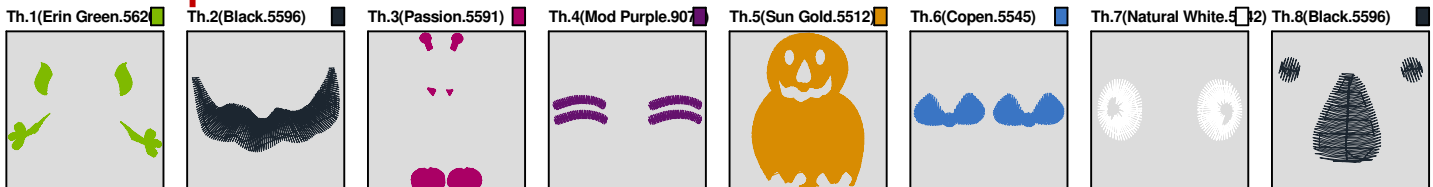

Customer Name:	Machine Set: Default		
Size=92.90 mm x 97.60 mm	Stitch No.=10321	ChangeColor No.=5	Trim No.=8

No.	Thread	Length(m)
1.	 Robison Anton Super Brite Poly.Erin Green.5620	5.12
2.	 Robison Anton Super Brite Poly.Mod Purple.9071	1.67
3.	 Robison Anton Super Brite Poly.Hollyhock Red.9006	18.43
4.	 Robison Anton Super Brite Poly.China Blue.5823	0.62
5.	 Robison Anton Super Brite Poly.Black.5596	0.37
6.	Robison Anton Super Brite Poly.Natural White.5642	0.03

ZOOM 100%

Color Sequence:

Customer Name:	Machine Set: Default		
Size=80.20 mm x 97.50 mm	Stitch No.=10936	ChangeColor No.=7	Trim No.=16

No.	Thread	Length(m)
1.	 Robison Anton Super Brite Poly.Erin Green.5620	2.76
2.	 Robison Anton Super Brite Poly.Black.5596	1.56
3.	 Robison Anton Super Brite Poly.Passion.5591	2.96
4.	 Robison Anton Super Brite Poly.Mod Purple.9071	0.62
5.	 Robison Anton Super Brite Poly.Sun Gold.5512	17.72
6.	 Robison Anton Super Brite Poly.Copen.5545	2.06
7.	 Robison Anton Super Brite Poly.Natural White.5642	0.79
8.	 Robison Anton Super Brite Poly.Black.5596	0.67

ZOOM 100%

Color Sequence:

Customer Name:	Machine Set: Default		
Size=91.50 mm x 99.00 mm	Stitch No.=12653	ChangeColor No.=6	Trim No.=14

Design Note:

No.	Thread	Length(m)
1.	 Robison Anton Super Brite Poly.Purple.5554	4.87
2.	 Robison Anton Super Brite Poly.Black.5596	2.77
3.	 Robison Anton Super Brite Poly.Yellow.5513	15.53
4.	 Robison Anton Super Brite Poly.Erin Green.5620	0.72
5.	 Robison Anton Super Brite Poly.Black.5596	0.45
6.	 Robison Anton Super Brite Poly.Purple.5554	0.50
7.	 Robison Anton Super Brite Poly.Jockey Red.5581	7.91