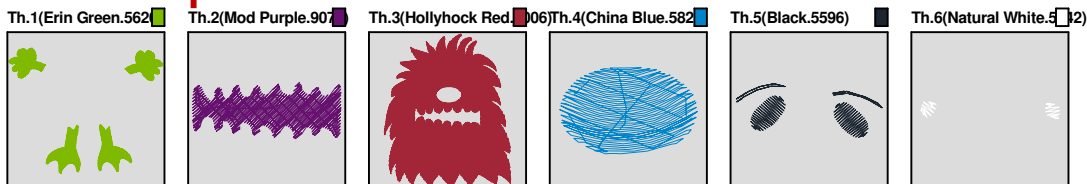

Color Sequence: