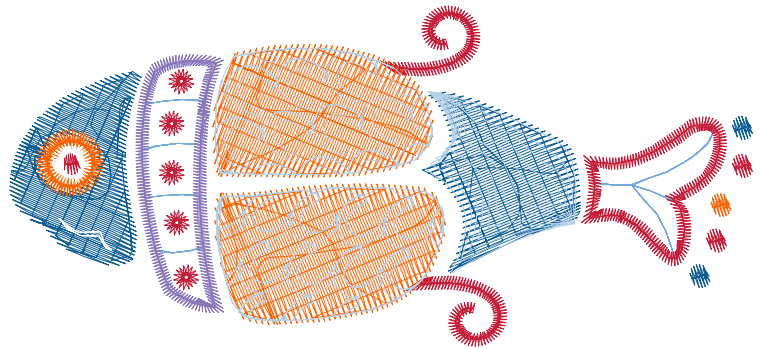

Native Fish

Author Name: Florence

Print At: 2016-3-17

Design File: atwflc0242.gen

Design Name: atwflc0242	Customer Name:	Machine Set: Default	
Size=98.20 mm x 45.00 mm	Stitch No.=6624	ChangeColor No.=8	Trim No.=20

Design Note:

No.	Thread	Length(m)
1.	Robison Anton Super Brite Poly.Tropic Blue.5734	0.33
2.	Robison Anton Super Brite Poly.Blue.5520	2.65
3.	Robison Anton Super Brite Poly.Ice Blue.5600	0.43
4.	Robison Anton Super Brite Poly.Very Red.5719	1.72
5.	Robison Anton Super Brite Poly.Dark Texas Orange.5769	3.79
6.	Robison Anton Super Brite Poly.Natural White.5642	0.21
7.	Robison Anton Super Brite Poly.Very Red.5719	0.03
8.	Robison Anton Super Brite Poly.Ice Blue.5600	1.35
9.	Robison Anton Super Brite Poly.Mauve.5587	0.92

ZOOM 100%

Color Sequence:

Th.1(Tropic Blue.5734) Th.2(Blue.5520) Th.3(Ice Blue.5600) Th.4(Very Red.5719) Th.5(Dark Texas Orange.5769) Th.6(Natural White.5642) Th.7(Very Red.5719) Th.8(Ice Blue.5600)

Th.9(Mauve.5587)