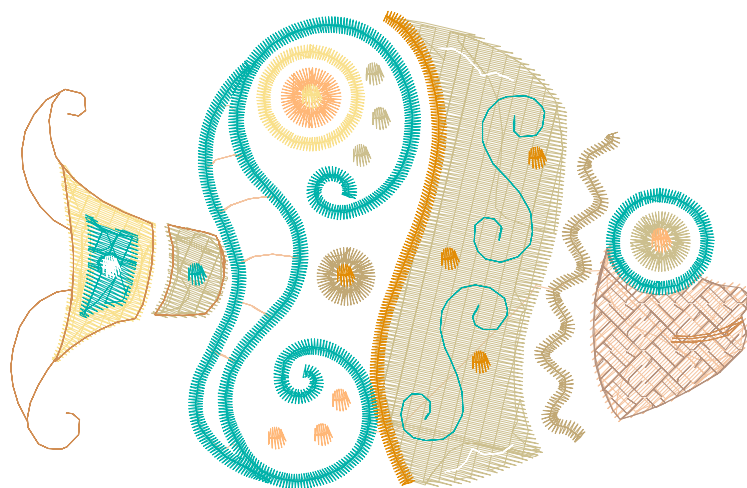

ZOOM 100%

Color Sequence:

Th.1(Basket Beige.9126)	Th.2(Carbondale.9128)	Th.3(Primedor.9132)	Th.4(Dark Texas Orange.5769)	Th.5(Ultra Blue.5733)	Th.6(Baltic Blue.5741)	Th.7(Decorator Tan.9135)	Th.8(Natural White.5642)	
Th.9(Carbondale.9128)	Th.10(Ultra Blue.5733)							

Design Name: atwflc0237	Customer Name:	Machine Set: Default	
Size=98.00 mm x 63.20 mm	Stitch No.=8334	ChangeColor No.=10	Trim No.=32

Design Note:

No.	Thread	Length(m)
1.	Robison Anton Super Brite Poly.Opaline.5773	1.38
2.	Robison Anton Super Brite Poly.Decorator Tan.9135	0.79
3.	Robison Anton Super Brite Poly.Pistachio.5550	6.13
4.	Robison Anton Super Brite Poly.Golden Tan.5870	0.93
5.	Robison Anton Super Brite Poly.Yellow.5513	0.94
6.	Robison Anton Super Brite Poly.Shangri La.9047	0.55
7.	Robison Anton Super Brite Poly.Wheat.5761	1.35
8.	Robison Anton Super Brite Poly.M.D. Green.5745	4.36
9.	Robison Anton Super Brite Poly.Terry Tan.9131	0.89
10.	Robison Anton Super Brite Poly.Wheat.5761	0.05
11.	Robison Anton Super Brite Poly.Natural White.5642	0.13

ZOOM 100%

Color Sequence:

Design Name: atwflc0238	Customer Name:	Machine Set: Default	
Size=97.90 mm x 60.80 mm	Stitch No.=4942	ChangeColor No.=6	Trim No.=18

Design Note:

No.	Thread	Length(m)
1.	 Robison Anton Super Brite Poly.Copen.5545	1.57
2.	 Robison Anton Super Brite Poly.Heron Blue.5825	0.36
3.	 Robison Anton Super Brite Poly.Yellow.5513	1.95
4.	 Robison Anton Super Brite Poly.Hazel.5781	4.57
5.	Robison Anton Super Brite Poly.Natural White.5642	0.37
6.	 Robison Anton Super Brite Poly.Copen.5545	0.12
7.	 Robison Anton Super Brite Poly.Jockey Red.5581	0.07