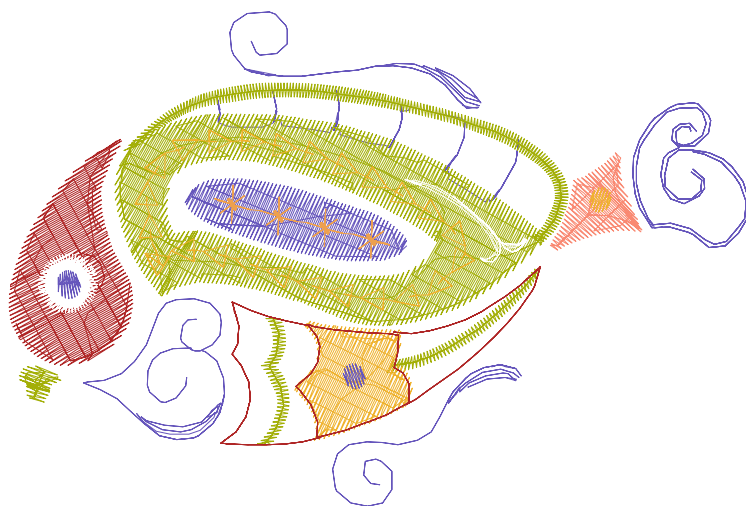

Design Name: atwflc0244	Customer Name:	Machine Set: Default	
Size=98.00 mm x 65.40 mm	Stitch No.=5687	ChangeColor No.=8	Trim No.=14

Design Note:

No.	Thread	Length(m)
1.	Robison Anton Super Brite Poly.Livid Lavender.9166	2.50
2.	Robison Anton Super Brite Poly.Peapod.5756	5.13
3.	Robison Anton Super Brite Poly.Mustard.5631	1.26
4.	Robison Anton Super Brite Poly.Ashley Gold.5701	0.29
5.	Robison Anton Super Brite Poly.Terra Cotta.5634	2.06
6.	Robison Anton Super Brite Poly.Melon.5594	0.42
7.	Robison Anton Super Brite Poly.Mustard.5631	0.04
8.	Robison Anton Super Brite Poly.Natural White.5642	0.46
9.	Robison Anton Super Brite Poly.Livid Lavender.9166	0.11

ZOOM 100%

Color Sequence:

Th.1(Livid Lavender.9166)	Th.2(Peapod.5756)	Th.3(Mustard.5631)	Th.4(Ashley Gold.5701)	Th.5(Terra Cotta.5634)	Th.6(Melon.5594)	Th.7(Mustard.5631)	Th.8(Natural White.5642)
Th.9(Livid Lavender.9166)