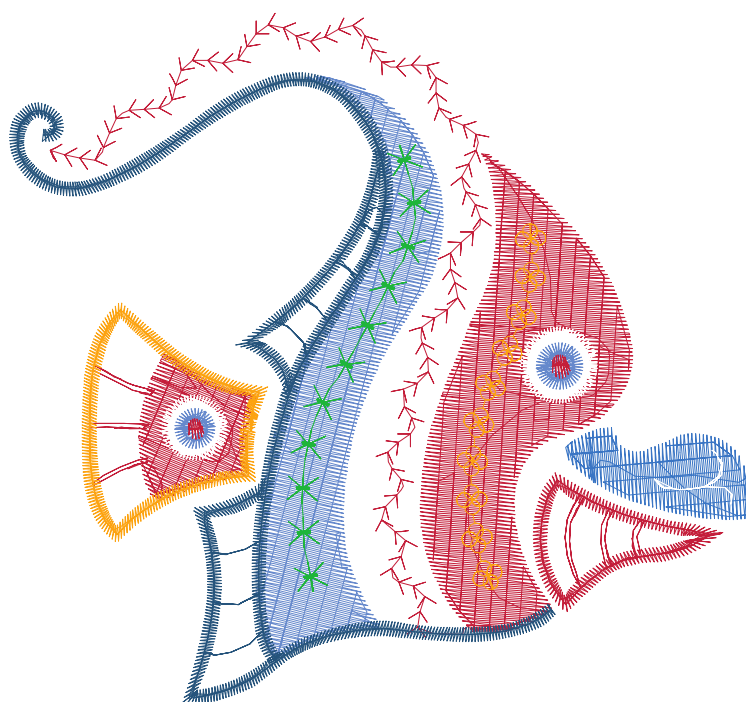

Design Name: atwflc0239	Customer Name:	Machine Set: Default	
Size=97.80 mm x 91.40 mm	Stitch No.=9144	ChangeColor No.=8	Trim No.=18

Design Note:

No.	Thread	Length(m)
1.	Robison Anton Super Brite Poly.Oriental Blue.5601	3.65
2.	Robison Anton Super Brite Poly.Copen.5545	1.03
3.	Robison Anton Super Brite Poly.Very Red.5719	6.99
4.	Robison Anton Super Brite Poly.Favorite Deep Blue.9075	3.51
5.	Robison Anton Super Brite Poly.Yellow Mist.5709	1.57
6.	Robison Anton Super Brite Poly.Natural White.5642	0.89
7.	Robison Anton Super Brite Poly.Oriental Blue.5601	0.39
8.	Robison Anton Super Brite Poly.Very Red.5719	0.08
9.	Robison Anton Super Brite Poly.Enventide Green.9147	0.79

ZOOM 100%

Color Sequence:

Th.1(Oriental Blue.5601)	Th.2(Copen.5545)	Th.3(Very Red.5719)	Th.4(Favorite Deep Blue.9075)	Th.5(Yellow Mist.5709)	Th.6(Natural White.5642)	Th.7(Oriental Blue.5601)	Th.8(Very Red.5719)
Th.9(Enventide Green.9147)