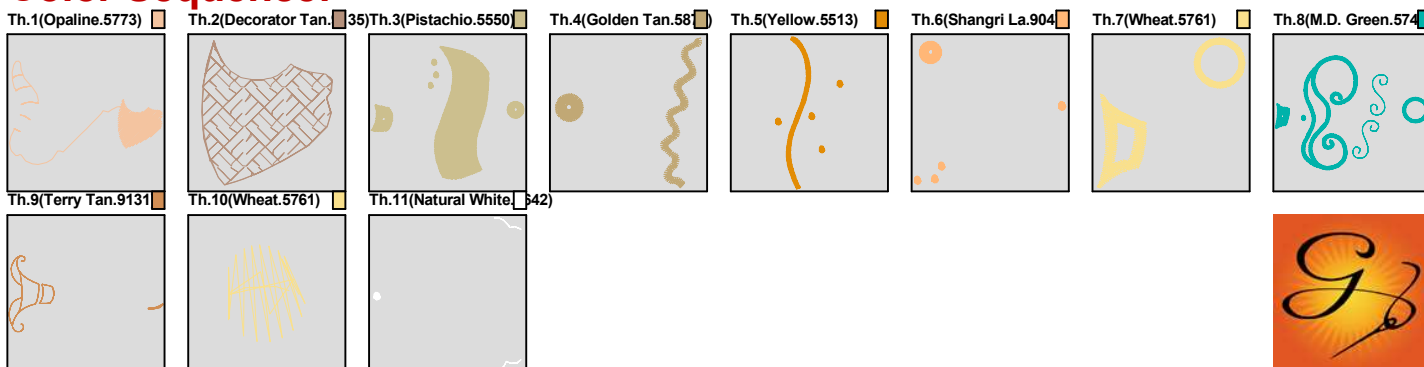

ZOOM 100%

Color Sequence:

Th.1(Basket Beige.9126)	Th.2(Carbondale.9128)	Th.3(Primedor.9132)	Th.4(Dark Texas Orange.5769)	Th.5(Ultra Blue.5733)	Th.6(Baltic Blue.5741)	Th.7(Decorator Tan.9135)	Th.8(Natural White.5642)	
Th.9(Carbondale.9128)	Th.10(Ultra Blue.5733)							

Design Name: atwflc0237	Customer Name:	Machine Set: Default	
Size=98.00 mm x 63.20 mm	Stitch No.=8334	ChangeColor No.=10	Trim No.=32

Design Note:

No.	Thread	Length(m)
1.	Robison Anton Super Brite Poly.Opaline.5773	1.38
2.	Robison Anton Super Brite Poly.Decorator Tan.9135	0.79
3.	Robison Anton Super Brite Poly.Pistachio.5550	6.13
4.	Robison Anton Super Brite Poly.Golden Tan.5870	0.93
5.	Robison Anton Super Brite Poly.Yellow.5513	0.94
6.	Robison Anton Super Brite Poly.Shangri La.9047	0.55
7.	Robison Anton Super Brite Poly.Wheat.5761	1.35
8.	Robison Anton Super Brite Poly.M.D. Green.5745	4.36
9.	Robison Anton Super Brite Poly.Terry Tan.9131	0.89
10.	Robison Anton Super Brite Poly.Wheat.5761	0.05
11.	Robison Anton Super Brite Poly.Natural White.5642	0.13

ZOOM 100%

Color Sequence:

Design Name: atwflc0238	Customer Name:	Machine Set: Default	
Size=97.90 mm x 60.80 mm	Stitch No.=4942	ChangeColor No.=6	Trim No.=18

Design Note:

No.	Thread	Length(m)
1.	 Robison Anton Super Brite Poly.Copen.5545	1.57
2.	 Robison Anton Super Brite Poly.Heron Blue.5825	0.36
3.	 Robison Anton Super Brite Poly.Yellow.5513	1.95
4.	 Robison Anton Super Brite Poly.Hazel.5781	4.57
5.	Robison Anton Super Brite Poly.Natural White.5642	0.37
6.	 Robison Anton Super Brite Poly.Copen.5545	0.12
7.	 Robison Anton Super Brite Poly.Jockey Red.5581	0.07