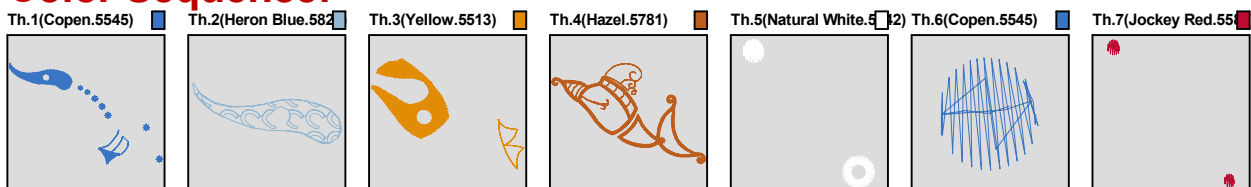

ZOOM 100%

Color Sequence:

Design Name: atwflc0238	Customer Name:	Machine Set: Default	
Size=97.90 mm x 60.80 mm	Stitch No.=4942	ChangeColor No.=6	Trim No.=18

Design Note:

No.	Thread	Length(m)
1.	 Robison Anton Super Brite Poly.Copen.5545	1.57
2.	 Robison Anton Super Brite Poly.Heron Blue.5825	0.36
3.	 Robison Anton Super Brite Poly.Yellow.5513	1.95
4.	 Robison Anton Super Brite Poly.Hazel.5781	4.57
5.	Robison Anton Super Brite Poly.Natural White.5642	0.37
6.	 Robison Anton Super Brite Poly.Copen.5545	0.12
7.	 Robison Anton Super Brite Poly.Jockey Red.5581	0.07

ZOOM 100%

Color Sequence:

Design Name: atwflc0239	Customer Name:	Machine Set: Default	
Size=97.80 mm x 91.40 mm	Stitch No.=9144	ChangeColor No.=8	Trim No.=18

Design Note:

No.	Thread	Length(m)
1.	 Robison Anton Super Brite Poly.Oriental Blue.5601	3.65
2.	 Robison Anton Super Brite Poly.Copen.5545	1.03
3.	 Robison Anton Super Brite Poly.Very Red.5719	6.99
4.	 Robison Anton Super Brite Poly.Favorite Deep Blue.9075	3.51
5.	 Robison Anton Super Brite Poly.Yellow Mist.5709	1.57
6.	 Robison Anton Super Brite Poly.Natural White.5642	0.89
7.	 Robison Anton Super Brite Poly.Oriental Blue.5601	0.39
8.	 Robison Anton Super Brite Poly.Very Red.5719	0.08
9.	 Robison Anton Super Brite Poly.Enventide Green.9147	0.79