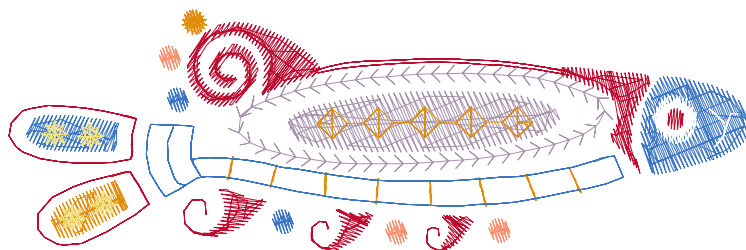

Native Fish

Author Name: Florence

Print At: 2016-3-17

Design File: atwflc0245.gen

Design Name: atwflc0245	Customer Name:	Machine Set: Default	
Size=97.80 mm x 32.00 mm	Stitch No.=3707	ChangeColor No.=7	Trim No.=34

No.	Thread	Length(m)
1.	Robison Anton Super Brite Poly.Yellow.5513	0.52
2.	Robison Anton Super Brite Poly.Copen.5545	1.73
3.	Robison Anton Super Brite Poly.Natural White.5642	0.20
4.	Robison Anton Super Brite Poly.Jockey Red.5581	2.08
5.	Robison Anton Super Brite Poly.Sterling.5706	1.30
6.	Robison Anton Super Brite Poly.Coronation Gold.9014	0.21
7.	Robison Anton Super Brite Poly.Yellow.5513	0.29
8.	Robison Anton Super Brite Poly.Summer Splendor.9061	0.14

ZOOM 100%