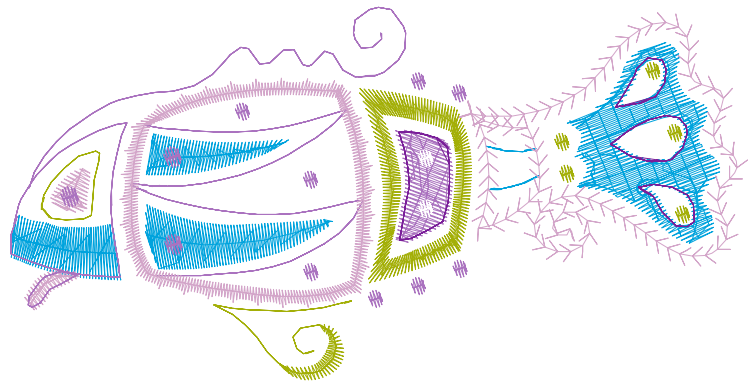

Design Name: atwflc0240	Customer Name:	Machine Set: Default	
Size=97.50 mm x 49.30 mm	Stitch No.=5425	ChangeColor No.=6	Trim No.=34

Design Note:

No.	Thread	Length(m)
1.	Robison Anton Super Brite Poly.Cindy Purple.9088	0.49
2.	Robison Anton Super Brite Poly.California Blue.5689	3.17
3.	Robison Anton Super Brite Poly.Peapod.5756	1.44
4.	Robison Anton Super Brite Poly.Dwarf Lilac.9009	2.19
5.	Robison Anton Super Brite Poly.Cindy Purple.9088	1.47
6.	Robison Anton Super Brite Poly.Iris.5588	0.47
7.	Robison Anton Super Brite Poly.Natural White.5642	0.05

ZOOM 100%