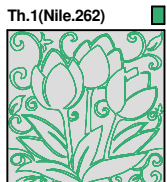

ZOOM 100%

Color Sequence:

Design Name: atg11035	Customer Name:	Machine Set: Default	
Size=98.50 mm x 97.40 mm	Stitch No.=6440	ChangeColor No.=0	Trim No.=1

Design Note:

No.	Thread	Length(m)
1.	 Floriani Polyester.Nile.262	12.18

ZOOM 100%

Color Sequence:

Design Name: atg11036	Customer Name:	Machine Set: Default	
Size=97.90 mm x 97.90 mm	Stitch No.=6061	ChangeColor No.=0	Trim No.=1

Design Note:

No.	Thread	Length(m)
1.	 Floriani Polyester.Nile.262	12.30

ZOOM 100%

Color Sequence:

Design Name: atg11037	Customer Name:	Machine Set: Default	
Size=99.60 mm x 97.60 mm	Stitch No.=5647	ChangeColor No.=0	Trim No.=1

Design Note:

No.	Thread	Length(m)
1.	 Floriani Polyester.Nile.262	10.94

ZOOM 100%

Color Sequence:

Design Name: atg11038	Customer Name:	Machine Set: Default	
Size=98.00 mm x 97.80 mm	Stitch No.=3605	ChangeColor No.=0	Trim No.=1

Design Note:

No.	Thread	Length(m)
1.	 Floriani Polyester.Nile.262	7.23