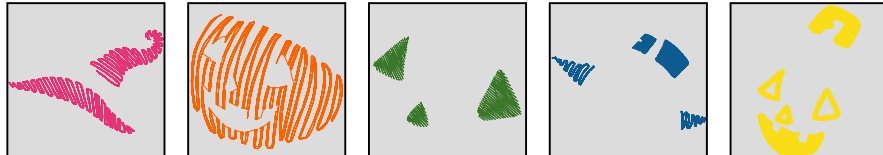

ZOOM 100%

Color Sequence:

Th.1(Blue.5520)	Th.2(Cloud.5783)	Th.3(Black.5596)	Th.4(Wheat.5761)	Th.5(Gray Flannel.9117)	Th.6(Golden Slipper.9084)	Th.7(Dark Texas Orange.5769)	Th.8(Green.5509)
Th.9(Meilee Green.9118)	Th.10(Glow.5534)	Th.11(Allegheny.9119)	Th.12(Chocolate.5527)	Th.13(Tan.5573)	Th.14(Deviled Orange.9038)	Th.15(Chocolate.5527)	Th.16(Tan.5573)
Th.17(Brown.5551)							

Customer Name:	Machine Set: Default		
Size=97.60 mm x 85.90 mm	Stitch No.=9328	ChangeColor No.=4	Trim No.=11

Design Note:

No.	Thread	Length(m)
1.	 Robison Anton Super Brite Poly.Passion Rose.5899	6.92
2.	 Robison Anton Super Brite Poly.Dark Texas Orange.5769	5.64
3.	 Robison Anton Super Brite Poly.Green.5509	0.65
4.	 Robison Anton Super Brite Poly.Blue.5520	2.63
5.	 Robison Anton Super Brite Poly.Black Eyed Susie.5861	3.40

ZOOM 100%

Color Sequence:

Th.1(Passion Rose.5899) Th.2(Dark Texas Orange.5769) Th.3(Green.5509) Th.4(Blue.5520) Th.5(Black Eyed Susie.5861)

Customer Name:	Machine Set: Default		
Size=79.70 mm x 97.80 mm	Stitch No.=11634	ChangeColor No.=7	Trim No.=36