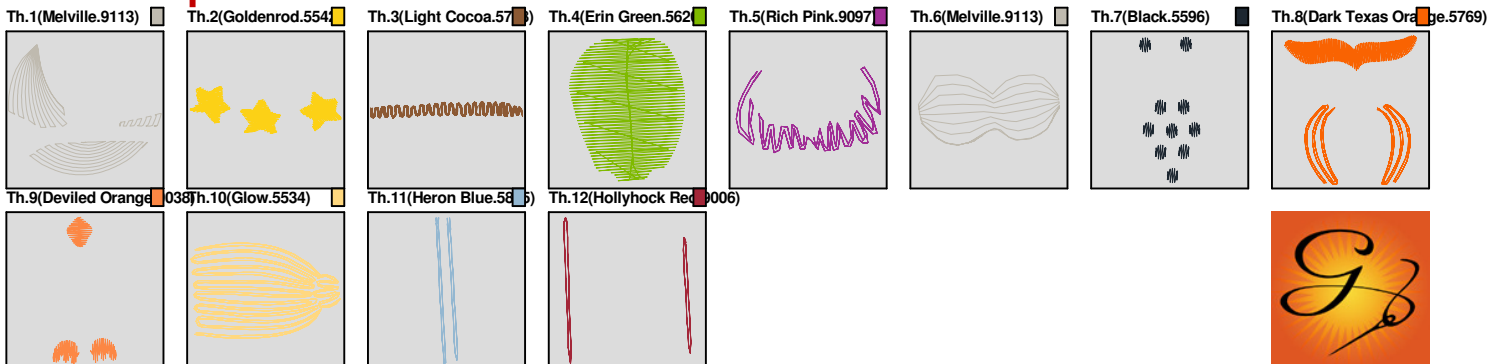

ZOOM 100%

Color Sequence:

Customer Name:	Machine Set: Default		
Size=97.70 mm x 71.50 mm	Stitch No.=7362	ChangeColor No.=11	Trim No.=21

No.	Thread	Length(m)
1.	Robison Anton Super Brite Poly.Melville.9113	1.08
2.	Robison Anton Super Brite Poly.Goldenrod.5542	1.37
3.	Robison Anton Super Brite Poly.Light Cocoa.5778	1.76
4.	Robison Anton Super Brite Poly.Erin Green.5620	1.36
5.	Robison Anton Super Brite Poly.Rich Pink.9097	0.85
6.	Robison Anton Super Brite Poly.Melville.9113	0.19
7.	Robison Anton Super Brite Poly.Black.5596	0.26
8.	Robison Anton Super Brite Poly.Dark Texas Orange.5769	2.03
9.	Robison Anton Super Brite Poly.Deviled Orange.9038	0.40
10.	Robison Anton Super Brite Poly.Glow.5534	4.19
11.	Robison Anton Super Brite Poly.Heron Blue.5825	0.32
12.	Robison Anton Super Brite Poly.Hollyhock Red.9006	0.37

ZOOM 100%

Color Sequence:

Customer Name:	Machine Set: Default		
Size=81.30 mm x 98.10 mm	Stitch No.=12419	ChangeColor No.=11	Trim No.=15

Design Note:

No.	Thread	Length(m)
1.	Robison Anton Super Brite Poly.Black Eyed Susie.5861	0.19
2.	Robison Anton Super Brite Poly.Golden Poppy.5630	0.66
3.	Robison Anton Super Brite Poly.Dark Brown.5672	0.19
4.	Robison Anton Super Brite Poly.Dark Texas Orange.5769	7.75
5.	Robison Anton Super Brite Poly.Dark Green.5508	0.55
6.	Robison Anton Super Brite Poly.Neon Yellow.5713	3.22
7.	Robison Anton Super Brite Poly.Iris.5588	0.17
8.	Robison Anton Super Brite Poly.Blue.5520	9.34
9.	Robison Anton Super Brite Poly.Tan.5573	0.13
10.	Robison Anton Super Brite Poly.Lemon.5625	0.25
11.	Robison Anton Super Brite Poly.Black.5596	0.32
12.	Robison Anton Super Brite Poly.Cloud.5783	0.57