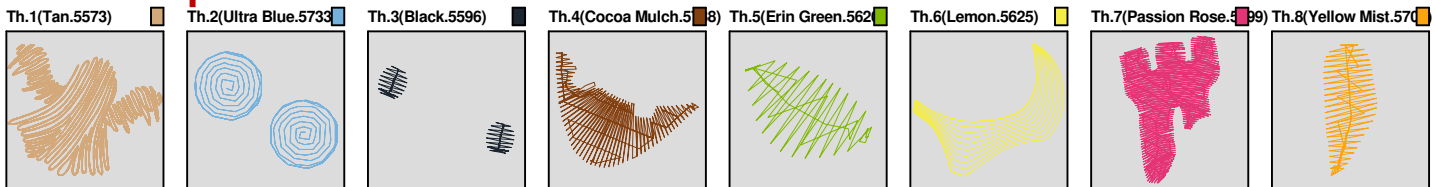

Customer Name:	Machine Set: Default		
Size=87.70 mm x 96.40 mm	Stitch No.=10400	ChangeColor No.=7	Trim No.=7

Design Note:

No.	Thread	Length(m)
1.	 Robison Anton Super Brite Poly.Tan.5573	16.55
2.	 Robison Anton Super Brite Poly.Ultra Blue.5733	0.64
3.	 Robison Anton Super Brite Poly.Black.5596	0.10
4.	 Robison Anton Super Brite Poly.Cocoa Mulch.5788	0.71
5.	 Robison Anton Super Brite Poly.Erin Green.5620	0.13
6.	 Robison Anton Super Brite Poly.Lemon.5625	0.82
7.	 Robison Anton Super Brite Poly.Passion Rose.5899	1.86
8.	 Robison Anton Super Brite Poly.Yellow Mist.5709	0.18

ZOOM 100%

Color Sequence:

Customer Name:	Machine Set: Default		
Size=97.70 mm x 64.30 mm	Stitch No.=9559	ChangeColor No.=4	Trim No.=12

Design Note:

No.	Thread	Length(m)
1.	 Robison Anton Super Brite Poly.Lemon.5625	5.10
2.	 Robison Anton Super Brite Poly.Sun Gold.5512	0.43
3.	 Robison Anton Super Brite Poly.Rich Pink.9097	11.07
4.	Robison Anton Super Brite Poly.Natural White.5642	1.92
5.	 Robison Anton Super Brite Poly.Black.5596	0.15

ZOOM 100%

Color Sequence:

Customer Name:	Machine Set: Default		
Size=97.70 mm x 71.50 mm	Stitch No.=7362	ChangeColor No.=11	Trim No.=21

No.	Thread	Length(m)
1.	Robison Anton Super Brite Poly.Melville.9113	1.08
2.	Robison Anton Super Brite Poly.Goldenrod.5542	1.37
3.	Robison Anton Super Brite Poly.Light Cocoa.5778	1.76
4.	Robison Anton Super Brite Poly.Erin Green.5620	1.36
5.	Robison Anton Super Brite Poly.Rich Pink.9097	0.85
6.	Robison Anton Super Brite Poly.Melville.9113	0.19
7.	Robison Anton Super Brite Poly.Black.5596	0.26
8.	Robison Anton Super Brite Poly.Dark Texas Orange.5769	2.03
9.	Robison Anton Super Brite Poly.Deviled Orange.9038	0.40
10.	Robison Anton Super Brite Poly.Glow.5534	4.19
11.	Robison Anton Super Brite Poly.Heron Blue.5825	0.32
12.	Robison Anton Super Brite Poly.Hollyhock Red.9006	0.37