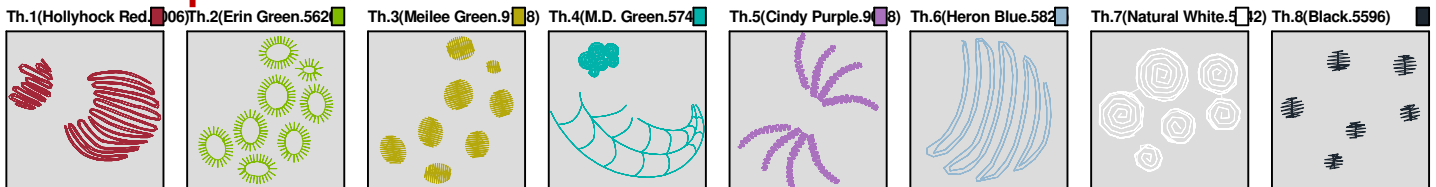

Customer Name:	Machine Set: Default		
Size=97.60 mm x 85.90 mm	Stitch No.=9328	ChangeColor No.=4	Trim No.=11

Design Note:

No.	Thread	Length(m)
1.	 Robison Anton Super Brite Poly.Passion Rose.5899	6.92
2.	 Robison Anton Super Brite Poly.Dark Texas Orange.5769	5.64
3.	 Robison Anton Super Brite Poly.Green.5509	0.65
4.	 Robison Anton Super Brite Poly.Blue.5520	2.63
5.	 Robison Anton Super Brite Poly.Black Eyed Susie.5861	3.40

ZOOM 100%

Color Sequence:

Th.1(Passion Rose.5899) Th.2(Dark Texas Orange.5769) Th.3(Green.5509) Th.4(Blue.5520) Th.5(Black Eyed Susie.5861)

Customer Name:	Machine Set: Default		
Size=79.70 mm x 97.80 mm	Stitch No.=11634	ChangeColor No.=7	Trim No.=36

Design Note:

No.	Thread	Length(m)
1.	Robison Anton Super Brite Poly.Hollyhock Red.9006	4.42
2.	Robison Anton Super Brite Poly.Erin Green.5620	0.79
3.	Robison Anton Super Brite Poly.Meilee Green.9118	0.87
4.	Robison Anton Super Brite Poly.M.D. Green.5745	3.04
5.	Robison Anton Super Brite Poly.Cindy Purple.9088	6.48
6.	Robison Anton Super Brite Poly.Heron Blue.5825	1.24
7.	Robison Anton Super Brite Poly.Natural White.5642	0.77
8.	Robison Anton Super Brite Poly.Black.5596	0.19

ZOOM 100%

Color Sequence:

Customer Name:	Machine Set: Default		
Size=64.20 mm x 98.10 mm	Stitch No.=8842	ChangeColor No.=10	Trim No.=46

Design Note:

No.	Thread	Length(m)
1.	Robison Anton Super Brite Poly.Cloud.5783	5.07
2.	Robison Anton Super Brite Poly.Chocolate.5527	0.98
3.	Robison Anton Super Brite Poly.Light Cocoa.5778	0.11
4.	Robison Anton Super Brite Poly.Dark Texas Orange.5769	2.60
5.	Robison Anton Super Brite Poly.Green.5509	0.19
6.	Robison Anton Super Brite Poly.Peapod.5756	0.69
7.	Robison Anton Super Brite Poly.Enventide Green.9147	0.37
8.	Robison Anton Super Brite Poly.Wheat.5761	5.16
9.	Robison Anton Super Brite Poly.Enventide Green.9147	0.34
10.	Robison Anton Super Brite Poly.Black.5596	0.18
11.	Robison Anton Super Brite Poly.Golden Chair.9050	0.32