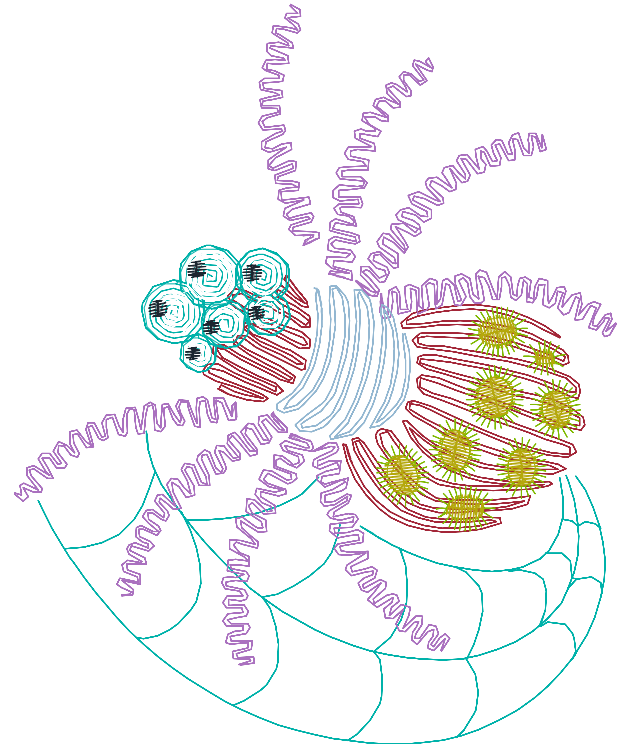

Customer Name:	Machine Set: Default		
Size=97.60 mm x 85.90 mm	Stitch No.=9328	ChangeColor No.=4	Trim No.=11

Design Note:

No.	Thread	Length(m)
1.	 Robison Anton Super Brite Poly.Passion Rose.5899	6.92
2.	 Robison Anton Super Brite Poly.Dark Texas Orange.5769	5.64
3.	 Robison Anton Super Brite Poly.Green.5509	0.65
4.	 Robison Anton Super Brite Poly.Blue.5520	2.63
5.	 Robison Anton Super Brite Poly.Black Eyed Susie.5861	3.40

ZOOM 100%

Color Sequence:

Th.1(Passion Rose.5899) Th.2(Dark Texas Orange.5769) Th.3(Green.5509) Th.4(Blue.5520) Th.5(Black Eyed Susie.5861)

Customer Name:	Machine Set: Default		
Size=79.70 mm x 97.80 mm	Stitch No.=11634	ChangeColor No.=7	Trim No.=36

Design Note:

No.	Thread	Length(m)
1.	Robison Anton Super Brite Poly.Hollyhock Red.9006	4.42
2.	Robison Anton Super Brite Poly.Erin Green.5620	0.79
3.	Robison Anton Super Brite Poly.Meilee Green.9118	0.87
4.	Robison Anton Super Brite Poly.M.D. Green.5745	3.04
5.	Robison Anton Super Brite Poly.Cindy Purple.9088	6.48
6.	Robison Anton Super Brite Poly.Heron Blue.5825	1.24
7.	Robison Anton Super Brite Poly.Natural White.5642	0.77
8.	Robison Anton Super Brite Poly.Black.5596	0.19

ZOOM 100%

Color Sequence:

Customer Name:	Machine Set: Default		
Size=64.20 mm x 98.10 mm	Stitch No.=8842	ChangeColor No.=10	Trim No.=46

Design Note:

No.	Thread	Length(m)
1.	Robison Anton Super Brite Poly.Cloud.5783	5.07
2.	Robison Anton Super Brite Poly.Chocolate.5527	0.98
3.	Robison Anton Super Brite Poly.Light Cocoa.5778	0.11
4.	Robison Anton Super Brite Poly.Dark Texas Orange.5769	2.60
5.	Robison Anton Super Brite Poly.Green.5509	0.19
6.	Robison Anton Super Brite Poly.Peapod.5756	0.69
7.	Robison Anton Super Brite Poly.Enventide Green.9147	0.37
8.	Robison Anton Super Brite Poly.Wheat.5761	5.16
9.	Robison Anton Super Brite Poly.Enventide Green.9147	0.34
10.	Robison Anton Super Brite Poly.Black.5596	0.18
11.	Robison Anton Super Brite Poly.Golden Chair.9050	0.32