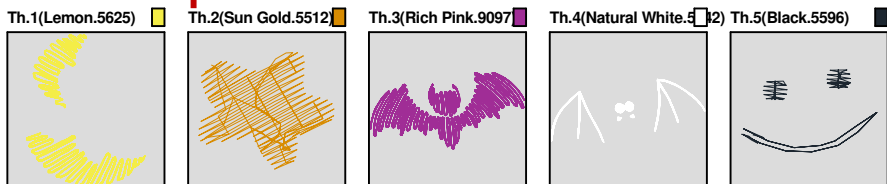

ZOOM 100%

Color Sequence:

Customer Name:	Machine Set: Default		
Size=97.70 mm x 64.30 mm	Stitch No.=9559	ChangeColor No.=4	Trim No.=12

Design Note:

No.	Thread	Length(m)
1.	 Robison Anton Super Brite Poly.Lemon.5625	5.10
2.	 Robison Anton Super Brite Poly.Sun Gold.5512	0.43
3.	 Robison Anton Super Brite Poly.Rich Pink.9097	11.07
4.	Robison Anton Super Brite Poly.Natural White.5642	1.92
5.	 Robison Anton Super Brite Poly.Black.5596	0.15

ZOOM 100%

Color Sequence:

Customer Name:	Machine Set: Default		
Size=97.70 mm x 71.50 mm	Stitch No.=7362	ChangeColor No.=11	Trim No.=21

No.	Thread	Length(m)
1.	Robison Anton Super Brite Poly.Melville.9113	1.08
2.	Robison Anton Super Brite Poly.Goldenrod.5542	1.37
3.	Robison Anton Super Brite Poly.Light Cocoa.5778	1.76
4.	Robison Anton Super Brite Poly.Erin Green.5620	1.36
5.	Robison Anton Super Brite Poly.Rich Pink.9097	0.85
6.	Robison Anton Super Brite Poly.Melville.9113	0.19
7.	Robison Anton Super Brite Poly.Black.5596	0.26
8.	Robison Anton Super Brite Poly.Dark Texas Orange.5769	2.03
9.	Robison Anton Super Brite Poly.Deviled Orange.9038	0.40
10.	Robison Anton Super Brite Poly.Glow.5534	4.19
11.	Robison Anton Super Brite Poly.Heron Blue.5825	0.32
12.	Robison Anton Super Brite Poly.Hollyhock Red.9006	0.37