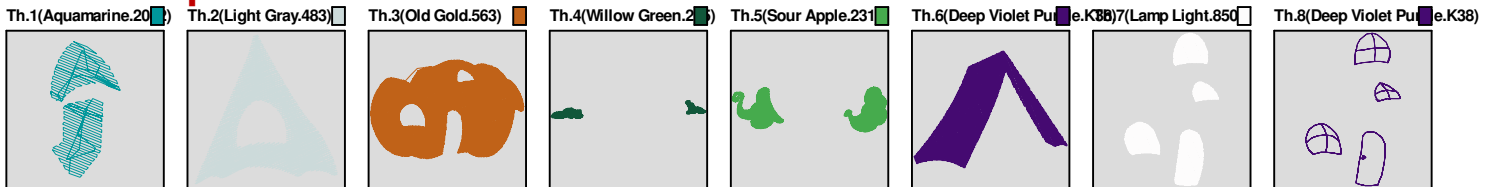

ZOOM 97%

Color Sequence:

Design Name: atwkma00470	Date: 2013-01-17 14:49:16	Customer Name:	Machine Set: Default
Size=55.40 mm x 97.50 mm	Stitch No.=9038	ChangeColor No.=5	Trim No.=12

Design Note:

No.	Thread	Length(m)
1.	Floriani Poly.Geisha.622	2.27
2.	Floriani Poly.Oak Bluff.734	5.57
3.	Floriani Poly.Snapdragon.546	4.77
4.	Floriani Poly.Harvest Brown.745	3.08
5.	Floriani Poly.Sahara Tan.783	0.48
6.	Floriani Poly.Arab Tan.738	2.00

ZOOM 100%

Color Sequence:

Design Name: atwkma00471	Date: 2012-12-28 10:34:02	Customer Name:	Machine Set: Default
Size=121.20 mm x 86.70 mm	Stitch No.=15468	ChangeColor No.=7	Trim No.=11

Design Note:

No.	Thread	Length(m)
1.	Floriani Poly.Aquamarine.2042	0.27
2.	Floriani Poly.Light Gray.483	2.60
3.	Floriani Poly.Old Gold.563	12.89
4.	Floriani Poly.Willow Green.205	1.32
5.	Floriani Poly.Sour Apple.231	4.71
6.	Floriani Poly.Deep Violet Purple.K38	6.04
7.	Floriani Poly.Lamp Light.850	2.79
8.	Floriani Poly.Deep Violet Purple.K38	0.89

ZOOM 86%

Color Sequence:

Design Name: atwkma00472	Date: 2013-01-15 16:25:19	Customer Name:	Machine Set: Default
Size=98.10 mm x 70.30 mm	Stitch No.=11214	ChangeColor No.=7	Trim No.=13

Design Note:

No.	Thread	Length(m)
1.	 Floriani Poly.Aquamarine.2042	0.19
2.	 Floriani Poly.Light Gray.483	1.72
3.	 Floriani Poly.Old Gold.563	8.88
4.	 Floriani Poly.Willow Green.205	0.97
5.	 Floriani Poly.Sour Apple.231	3.27
6.	 Floriani Poly.Deep Violet Purple.K38	4.08
7.	 Floriani Poly.Lamp Light.850	1.92
8.	 Floriani Poly.Deep Violet Purple.K38	0.72