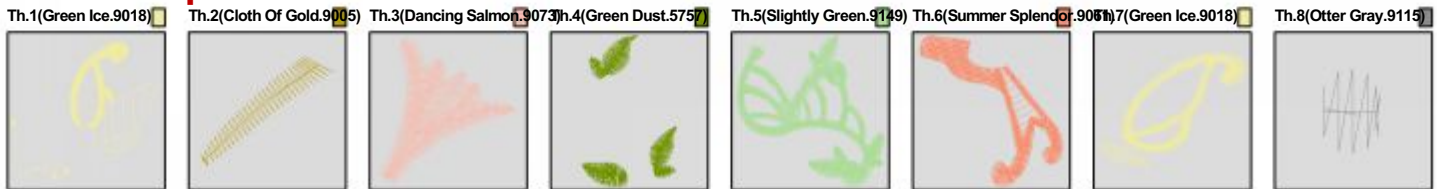

ZOOM 100%

Color Sequence:

Th.1(Green Oak.5619) Th.2(Green Ice.9018) Th.3(Pink Sham.9078) Th.4(Cloth Of Gold.9005) Th.5(Arden Lavender.9067) Th.6(Tulip Lavender.9167) Th.7(Silvery Gray.5784)

Design Name: atwmcm062	Customer Name:	Machine Set: Default	
Size=74.2 mm x 98.8 mm (2.92 inch x 3.89 inch) Stitch No.=8198 ChangeColor No.=7 Trim No.=12			

Design Note:

No.	Thread	Length(m)
1.	 Robison Anton Super Brite Poly.Green Ice.9018	2.59
2.	 Robison Anton Super Brite Poly.Cloth Of Gold.9005	0.15
3.	 Robison Anton Super Brite Poly.Dancing Salmon.9073	1.52
4.	 Robison Anton Super Brite Poly.Green Dust.5757	1.85
5.	 Robison Anton Super Brite Poly.Slightly Green.9149	5.11
6.	 Robison Anton Super Brite Poly.Summer Splendor.9061	4.00
7.	 Robison Anton Super Brite Poly.Green Ice.9018	1.84
8.	 Robison Anton Super Brite Poly.Otter Gray.9115	0.03

ZOOM 100%

Color Sequence:

Design Name: atwmcm063	Customer Name:	Machine Set: Default	
Size=67.1 mm x 98.8 mm (2.64 inch x 3.89 inch) Stitch No.=8491 ChangeColor No.=5 Trim No.=10			

Design Note:

No.	Thread	Length(m)
1.	 Robison Anton Super Brite Poly.Happy Trail.9087	1.21
2.	 Robison Anton Super Brite Poly.Cloth Of Gold.9005	0.17
3.	 Robison Anton Super Brite Poly.Green Ice.9018	7.77
4.	 Robison Anton Super Brite Poly.Complex Orange.9068	4.69
5.	 Robison Anton Super Brite Poly.Slightly Green.9149	3.85
6.	 Robison Anton Super Brite Poly.Otter Gray.9115	0.03