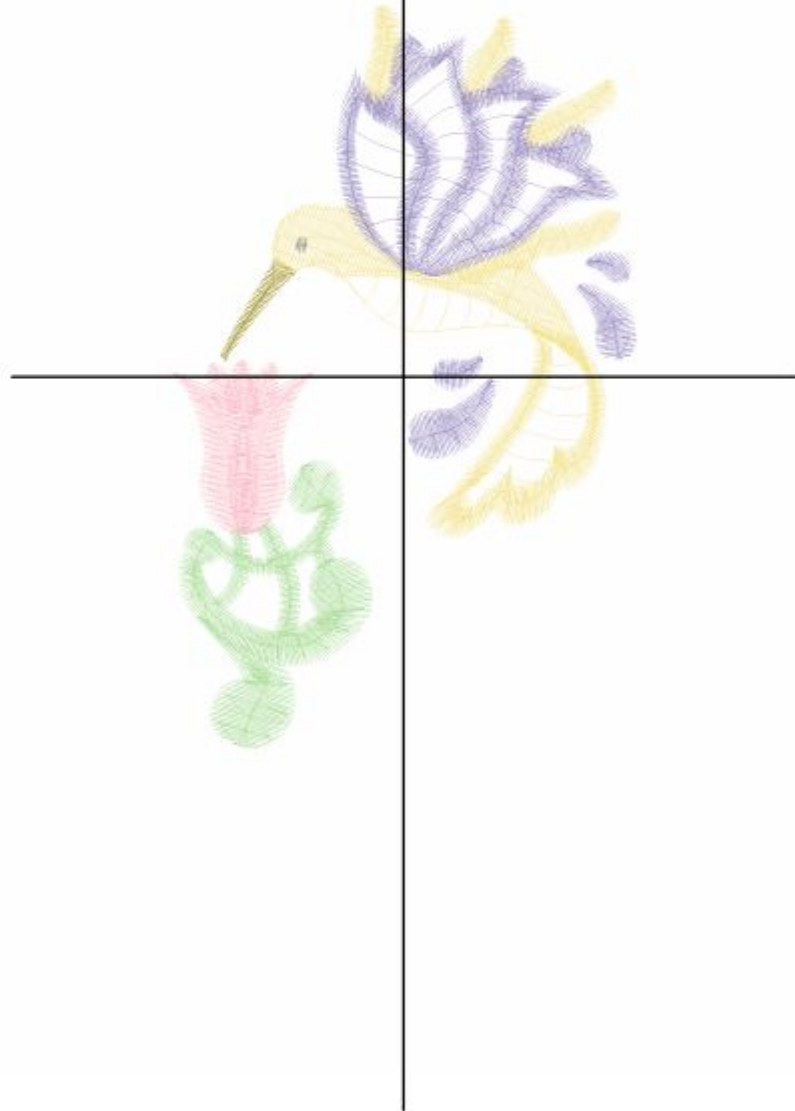

Design Name: atwmcm058	Customer Name:	Machine Set: Default	
Size=73.6 mm x 89.6 mm (2.90 inch x 3.53 inch) Stitch No.=9881 ChangeColor No.=10 Trim No.=10			

Design Note:

No.	Thread	Length(m)
1.	 Robison Anton Super Brite Poly.Slightly Green.9149	2.64
2.	Robison Anton Super Brite Poly.Natural White.5642	1.59
3.	 Robison Anton Super Brite Poly.Pink.5523	0.80
4.	 Robison Anton Super Brite Poly.Slightly Green.9149	7.00
5.	 Robison Anton Super Brite Poly.Daiqueri Ice.9120	0.22
6.	 Robison Anton Super Brite Poly.Heron Blue.5825	3.11
7.	Robison Anton Super Brite Poly.Natural White.5642	0.62
8.	 Robison Anton Super Brite Poly.Heron Blue.5825	3.42
9.	Robison Anton Super Brite Poly.Natural White.5642	0.92
10.	 Robison Anton Super Brite Poly.Heron Blue.5825	0.15
11.	 Robison Anton Super Brite Poly.Otter Gray.9115	0.03

ZOOM 100%

Color Sequence:

Th.1(Slightly Green.9149)	Th.2(Natural White.5642)	Th.3(Pink.5523)	Th.4(Slightly Green.9149)	Th.5(Daiqueri Ice.9120)	Th.6(Heron Blue.5825)	Th.7(Natural White.5642)	Th.8(Heron Blue.5825)
							
Th.9(Natural White.5642)	Th.10(Heron Blue.5825)	Th.11(Otter Gray.9115)					
							

Design Name: atwmcm059	Customer Name:	Machine Set: Default	
Size=61.6 mm x 98.2 mm (2.43 inch x 3.87 inch) Stitch No.=7473 ChangeColor No.=5 Trim No.=9			

Design Note:

No.	Thread	Length(m)
1.	 Robison Anton Super Brite Poly.Slightly Green.9149	3.28
2.	 Robison Anton Super Brite Poly.Pink.5523	2.03
3.	 Robison Anton Super Brite Poly.Golden Slipper.9084	0.22
4.	 Robison Anton Super Brite Poly.Coronation Gold.9014	5.71
5.	 Robison Anton Super Brite Poly.Tulip Lavender.9167	5.79
6.	 Robison Anton Super Brite Poly.Otter Gray.9115	0.02

ZOOM 100%

Color Sequence:

Th.1(Slightly Green.9149) Th.2(Pink.5523) Th.3(Golden Slipper.9084) Th.4(Coronation Gold.9014) Th.5(Tulip Lavender.9167) Th.6(Otter Gray.9115)

Design Name: atwmcm060	Customer Name:	Machine Set: Default	
Size=73.6 mm x 90.8 mm (2.90 inch x 3.57 inch) Stitch No.=9800 ChangeColor No.=8 Trim No.=20			