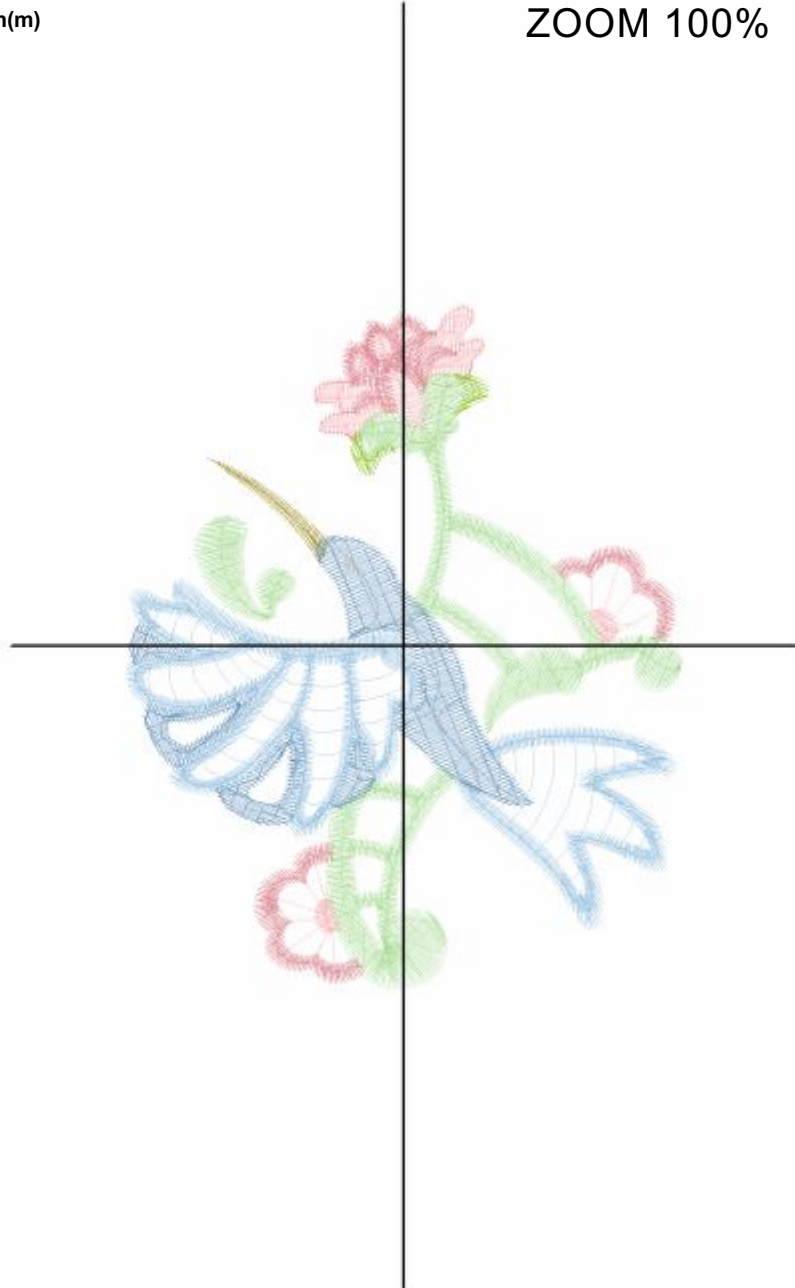

Design Name: atwmcm060	Customer Name:	Machine Set: Default	
Size=73.6 mm x 90.8 mm (2.90 inch x 3.57 inch) Stitch No.=9800 ChangeColor No.=8 Trim No.=20			

Design Note:

No.	Thread	Length(m)
1.	Robison Anton Super Brite Poly.Mountain Rose.5795	1.76
2.	Robison Anton Super Brite Poly.Pink Pompas.9025	2.01
3.	Robison Anton Super Brite Poly.Erin Green.5620	0.21
4.	Robison Anton Super Brite Poly.Slightly Green.9149	5.47
5.	Robison Anton Super Brite Poly.Golden Slipper.9084	0.25
6.	Robison Anton Super Brite Poly.Cameron Blue.9089	3.92
7.	Robison Anton Super Brite Poly.Misty.5608	3.61
8.	Robison Anton Super Brite Poly.Cameron Blue.9089	3.11
9.	Robison Anton Super Brite Poly.Saturn Gray.5785	0.02

ZOOM 100%