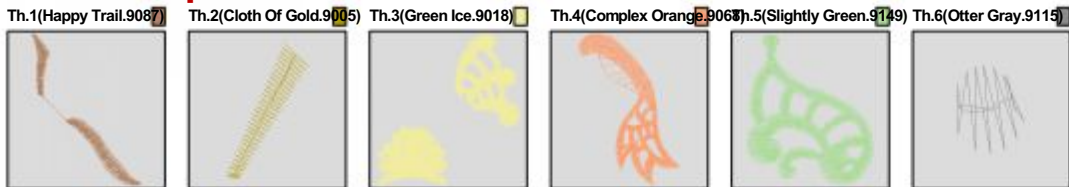

ZOOM 100%

Color Sequence:

Design Name: atwmcm063	Customer Name:	Machine Set: Default	
Size=67.1 mm x 98.8 mm (2.64 inch x 3.89 inch) Stitch No.=8491 ChangeColor No.=5 Trim No.=10			

Design Note:

No.	Thread	Length(m)
1.	 Robison Anton Super Brite Poly.Happy Trail.9087	1.21
2.	 Robison Anton Super Brite Poly.Cloth Of Gold.9005	0.17
3.	 Robison Anton Super Brite Poly.Green Ice.9018	7.77
4.	 Robison Anton Super Brite Poly.Complex Orange.9068	4.69
5.	 Robison Anton Super Brite Poly.Slightly Green.9149	3.85
6.	 Robison Anton Super Brite Poly.Otter Gray.9115	0.03

ZOOM 100%

Color Sequence:

Design Name: atwmcm064	Customer Name:	Machine Set: Default	
Size=71.1 mm x 83.0 mm (2.80 inch x 3.27 inch) Stitch No.=9969 ChangeColor No.=5 Trim No.=10			

Design Note:

No.	Thread	Length(m)
1.	 Robison Anton Super Brite Poly.Petal Pink.7701	1.62
2.	 Robison Anton Super Brite Poly.Slightly Green.9149	4.98
3.	 Robison Anton Super Brite Poly.Ginger.5633	0.18
4.	 Robison Anton Super Brite Poly.Green Ice.9018	1.16
5.	 Robison Anton Super Brite Poly.Heron Blue.5825	10.84
6.	 Robison Anton Super Brite Poly.Otter Gray.9115	0.04