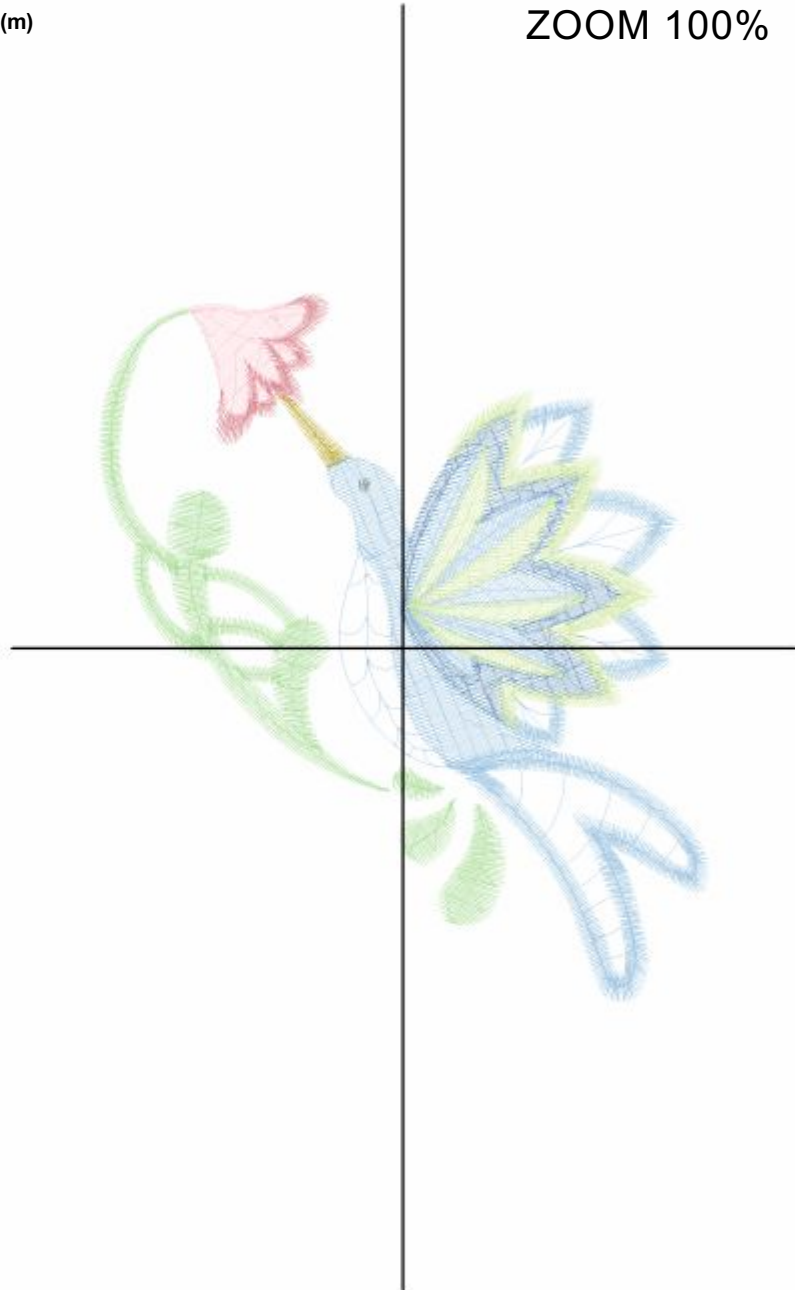

Design Name: atwmcm065	Customer Name:	Machine Set: Default	
Size=80.5 mm x 93.7 mm (3.17 inch x 3.69 inch) Stitch No.=9799 ChangeColor No.=8 Trim No.=17			

Design Note:

No.	Thread	Length(m)
1.	Robison Anton Super Brite Poly.Slightly Green.9149	4.11
2.	Robison Anton Super Brite Poly.Cloth Of Gold.9005	0.19
3.	Robison Anton Super Brite Poly.Pink.5523	0.99
4.	Robison Anton Super Brite Poly.Pink Pompas.9025	0.72
5.	Robison Anton Super Brite Poly.Cameron Blue.9089	7.13
6.	Robison Anton Super Brite Poly.Misty.5608	2.32
7.	Robison Anton Super Brite Poly.Cameron Blue.9089	1.53
8.	Robison Anton Super Brite Poly.Pastel Green.5855	3.87
9.	Robison Anton Super Brite Poly.Otter Gray.9115	0.02

ZOOM 100%

Color Sequence:

Th.1(Slightly Green.9149) Th.2(Cloth Of Gold.9005) Th.3(Pink.5523) Th.4(Pink Pompas.9025) Th.5(Cameron Blue.9089) Th.6(Misty.5608) Th.7(Cameron Blue.9089) Th.8(Pastel Green.5855)