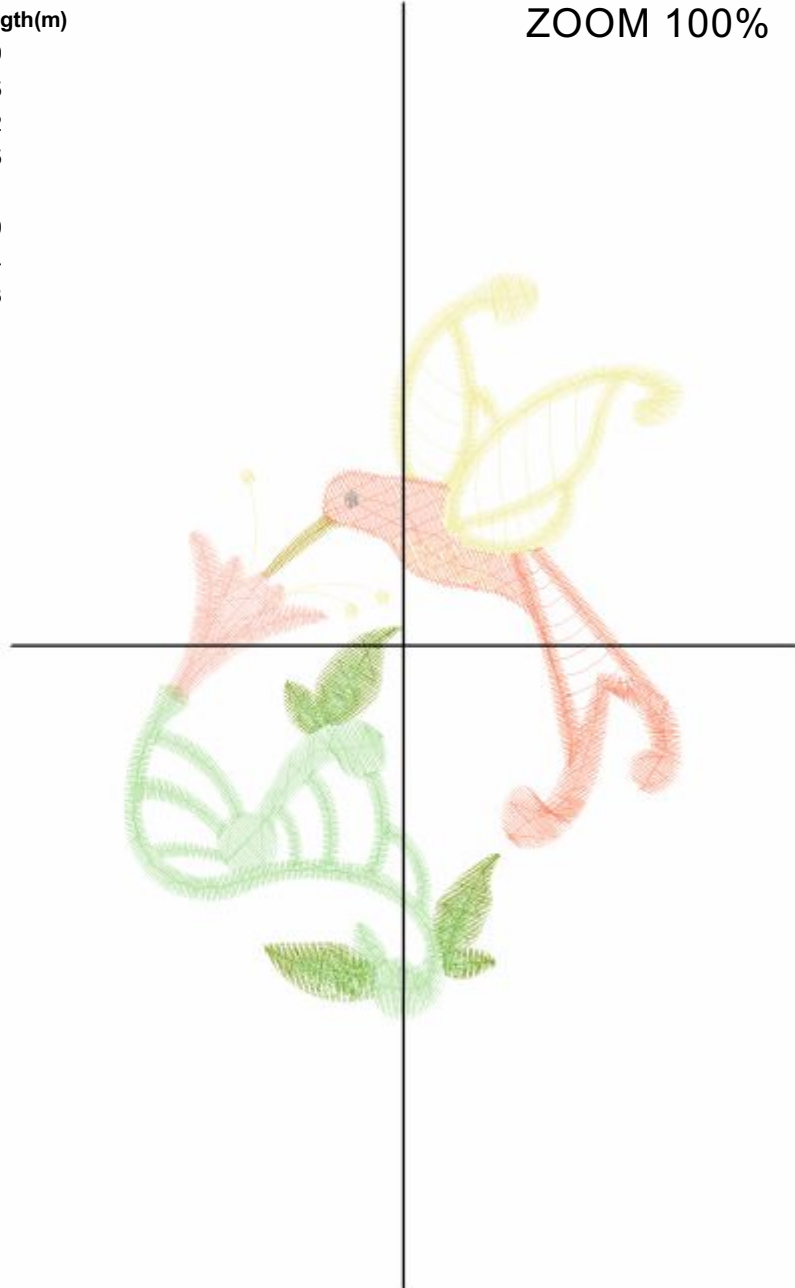

Design Name: atwmcm062	Customer Name:	Machine Set: Default	
Size=74.2 mm x 98.8 mm (2.92 inch x 3.89 inch) Stitch No.=8198 ChangeColor No.=7 Trim No.=12			

Design Note:

No.	Thread	Length(m)
1.	Robison Anton Super Brite Poly.Green Ice.9018	2.59
2.	Robison Anton Super Brite Poly.Cloth Of Gold.9005	0.15
3.	Robison Anton Super Brite Poly.Dancing Salmon.9073	1.52
4.	Robison Anton Super Brite Poly.Green Dust.5757	1.85
5.	Robison Anton Super Brite Poly.Slightly Green.9149	5.11
6.	Robison Anton Super Brite Poly.Summer Splendor.9061	4.00
7.	Robison Anton Super Brite Poly.Green Ice.9018	1.84
8.	Robison Anton Super Brite Poly.Otter Gray.9115	0.03

ZOOM 100%