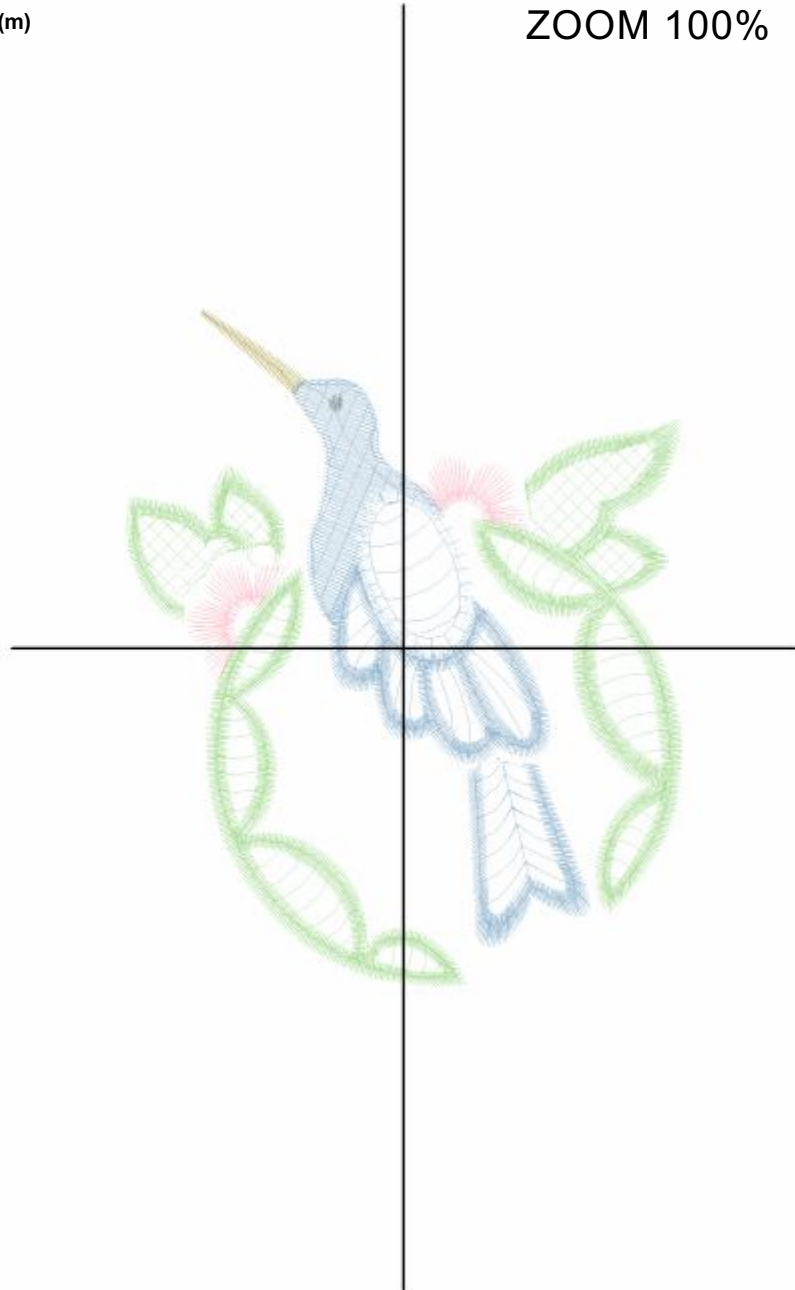

Design Name: atwmcm058	Customer Name:	Machine Set: Default	
Size=73.6 mm x 89.6 mm (2.90 inch x 3.53 inch) Stitch No.=9881 ChangeColor No.=10 Trim No.=10			

Design Note:

No.	Thread	Length(m)
1.	 Robison Anton Super Brite Poly.Slightly Green.9149	2.64
2.	Robison Anton Super Brite Poly.Natural White.5642	1.59
3.	 Robison Anton Super Brite Poly.Pink.5523	0.80
4.	 Robison Anton Super Brite Poly.Slightly Green.9149	7.00
5.	 Robison Anton Super Brite Poly.Daiqueri Ice.9120	0.22
6.	 Robison Anton Super Brite Poly.Heron Blue.5825	3.11
7.	Robison Anton Super Brite Poly.Natural White.5642	0.62
8.	 Robison Anton Super Brite Poly.Heron Blue.5825	3.42
9.	Robison Anton Super Brite Poly.Natural White.5642	0.92
10.	 Robison Anton Super Brite Poly.Heron Blue.5825	0.15
11.	 Robison Anton Super Brite Poly.Otter Gray.9115	0.03

ZOOM 100%

Color Sequence:

Th.1(Slightly Green.9149)	Th.2(Natural White.5642)	Th.3(Pink.5523)	Th.4(Slightly Green.9149)	Th.5(Daiqueri Ice.9120)	Th.6(Heron Blue.5825)	Th.7(Natural White.5642)	Th.8(Heron Blue.5825)
							
Th.9(Natural White.5642)	Th.10(Heron Blue.5825)	Th.11(Otter Gray.9115)					
							

Design Name: atwmcm059	Customer Name:	Machine Set: Default	
Size=61.6 mm x 98.2 mm (2.43 inch x 3.87 inch) Stitch No.=7473 ChangeColor No.=5 Trim No.=9			

Design Note:

No.	Thread	Length(m)
1.	 Robison Anton Super Brite Poly.Slightly Green.9149	3.28
2.	 Robison Anton Super Brite Poly.Pink.5523	2.03
3.	 Robison Anton Super Brite Poly.Golden Slipper.9084	0.22
4.	 Robison Anton Super Brite Poly.Coronation Gold.9014	5.71
5.	 Robison Anton Super Brite Poly.Tulip Lavender.9167	5.79
6.	 Robison Anton Super Brite Poly.Otter Gray.9115	0.02

ZOOM 100%

Color Sequence:

Th.1(Slightly Green.9149) Th.2(Pink.5523) Th.3(Golden Slipper.9084) Th.4(Coronation Gold.9014) Th.5(Tulip Lavender.9167) Th.6(Otter Gray.9115)

Design Name: atwmcm060	Customer Name:	Machine Set: Default	
Size=73.6 mm x 90.8 mm (2.90 inch x 3.57 inch) Stitch No.=9800 ChangeColor No.=8 Trim No.=20			