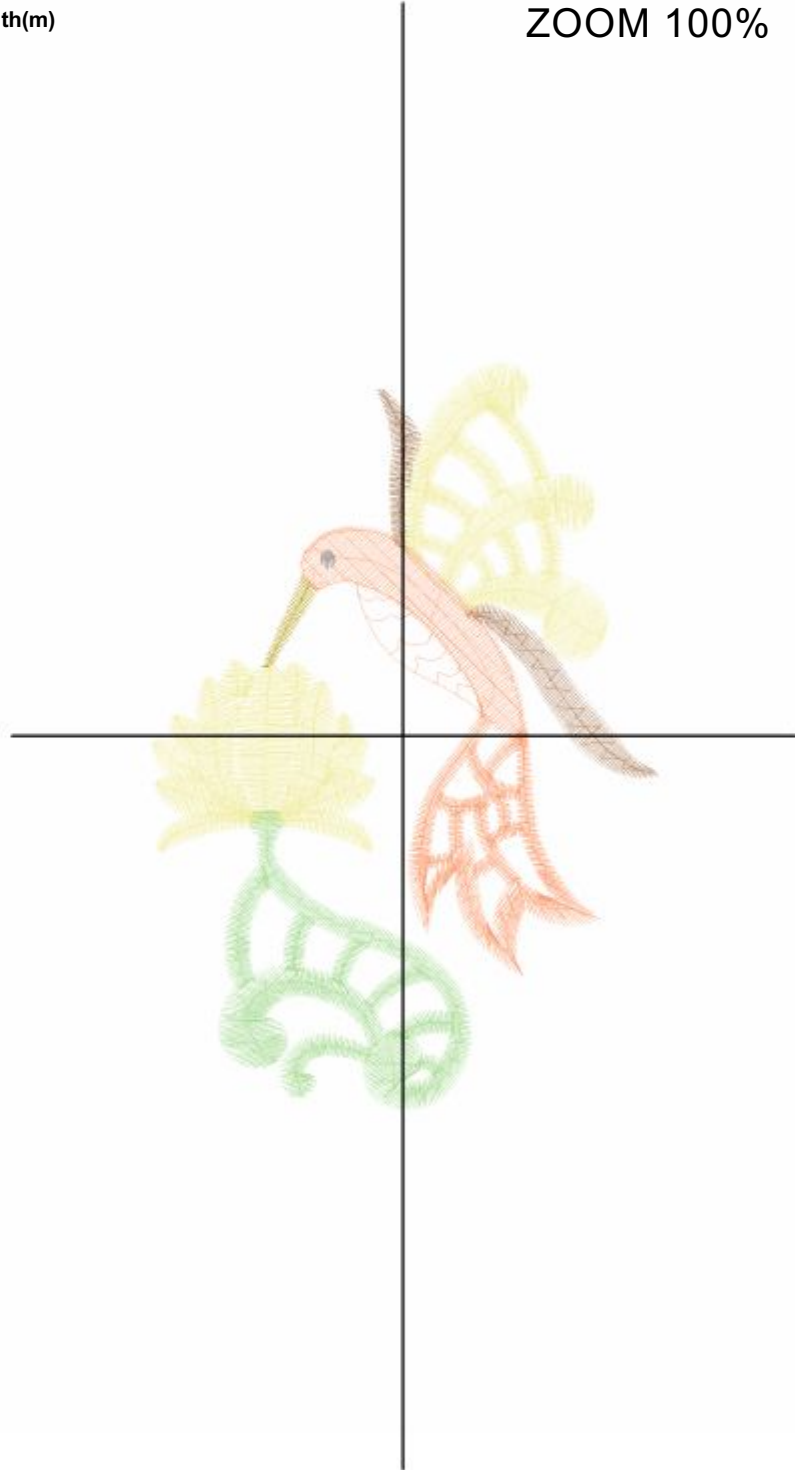

Design Note:

No.	Thread	Length(m)
1.	 Robison Anton Super Brite Poly.Green Ice.9018	2.59
2.	 Robison Anton Super Brite Poly.Cloth Of Gold.9005	0.15
3.	 Robison Anton Super Brite Poly.Dancing Salmon.9073	1.52
4.	 Robison Anton Super Brite Poly.Green Dust.5757	1.85
5.	 Robison Anton Super Brite Poly.Slightly Green.9149	5.11
6.	 Robison Anton Super Brite Poly.Summer Splendor.9061	4.00
7.	 Robison Anton Super Brite Poly.Green Ice.9018	1.84
8.	 Robison Anton Super Brite Poly.Otter Gray.9115	0.03

ZOOM 100%

Color Sequence:

Design Name: atwmcm063	Customer Name:	Machine Set: Default	
Size=67.1 mm x 98.8 mm (2.64 inch x 3.89 inch) Stitch No.=8491 ChangeColor No.=5 Trim No.=10			

Design Note:

No.	Thread	Length(m)
1.	 Robison Anton Super Brite Poly.Happy Trail.9087	1.21
2.	 Robison Anton Super Brite Poly.Cloth Of Gold.9005	0.17
3.	 Robison Anton Super Brite Poly.Green Ice.9018	7.77
4.	 Robison Anton Super Brite Poly.Complex Orange.9068	4.69
5.	 Robison Anton Super Brite Poly.Slightly Green.9149	3.85
6.	 Robison Anton Super Brite Poly.Otter Gray.9115	0.03

ZOOM 100%

Color Sequence:

Design Name: atwmcm064	Customer Name:	Machine Set: Default	
Size=71.1 mm x 83.0 mm (2.80 inch x 3.27 inch) Stitch No.=9969 ChangeColor No.=5 Trim No.=10			

Design Note:

No.	Thread	Length(m)
1.	 Robison Anton Super Brite Poly.Petal Pink.7701	1.62
2.	 Robison Anton Super Brite Poly.Slightly Green.9149	4.98
3.	 Robison Anton Super Brite Poly.Ginger.5633	0.18
4.	 Robison Anton Super Brite Poly.Green Ice.9018	1.16
5.	 Robison Anton Super Brite Poly.Heron Blue.5825	10.84
6.	 Robison Anton Super Brite Poly.Otter Gray.9115	0.04