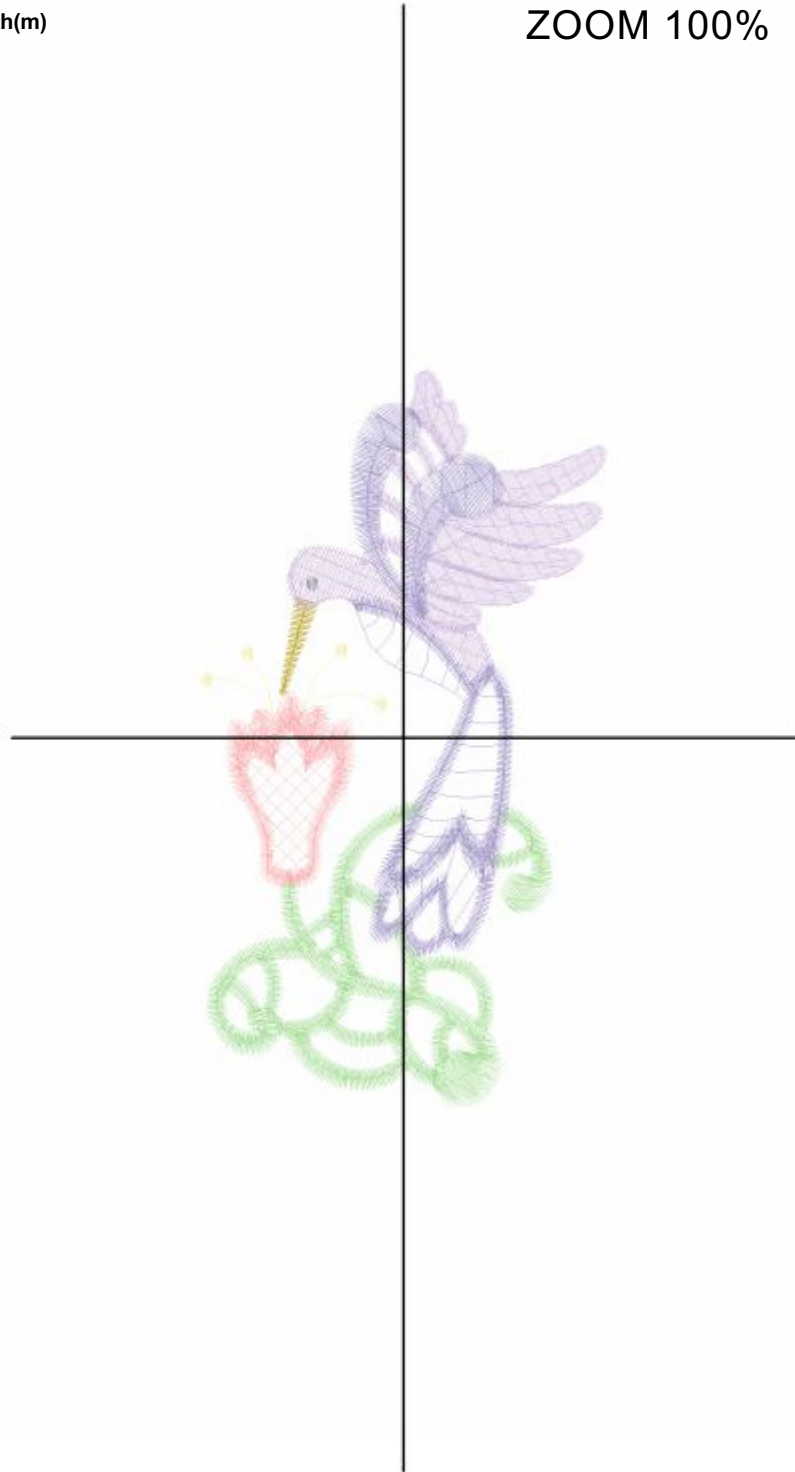

Design Name: atwmcm058	Customer Name:	Machine Set: Default	
Size=73.6 mm x 89.6 mm (2.90 inch x 3.53 inch) Stitch No.=9881 ChangeColor No.=10 Trim No.=10			

Design Note:

No.	Thread	Length(m)
1.	 Robison Anton Super Brite Poly.Slightly Green.9149	2.64
2.	Robison Anton Super Brite Poly.Natural White.5642	1.59
3.	 Robison Anton Super Brite Poly.Pink.5523	0.80
4.	 Robison Anton Super Brite Poly.Slightly Green.9149	7.00
5.	 Robison Anton Super Brite Poly.Daiqueri Ice.9120	0.22
6.	 Robison Anton Super Brite Poly.Heron Blue.5825	3.11
7.	Robison Anton Super Brite Poly.Natural White.5642	0.62
8.	 Robison Anton Super Brite Poly.Heron Blue.5825	3.42
9.	Robison Anton Super Brite Poly.Natural White.5642	0.92
10.	 Robison Anton Super Brite Poly.Heron Blue.5825	0.15
11.	 Robison Anton Super Brite Poly.Otter Gray.9115	0.03

Th.9(Saturn Gray.5785)

Design Name: atwmc061	Customer Name:	Machine Set: Default	
Size=53.6 mm x 97.5 mm (2.11 inch x 3.84 inch) Stitch No.=8546 ChangeColor No.=6 Trim No.=14			

Design Note:

No.	Thread	Length(m)
1.	 Robison Anton Super Brite Poly.Green Oak.5619	4.25
2.	 Robison Anton Super Brite Poly.Green Ice.9018	0.26
3.	 Robison Anton Super Brite Poly.Pink Sham.9078	1.94
4.	 Robison Anton Super Brite Poly.Cloth Of Gold.9005	0.19
5.	 Robison Anton Super Brite Poly.Arden Lavender.9067	4.39
6.	 Robison Anton Super Brite Poly.Tulip Lavender.9167	4.99
7.	 Robison Anton Super Brite Poly.Silvery Gray.5784	0.02

ZOOM 100%

Color Sequence:

Th.1(Green Oak.5619) Th.2(Green Ice.9018) Th.3(Pink Sham.9078) Th.4(Cloth Of Gold.9005) Th.5(Arden Lavender.9067) Th.6(Tulip Lavender.9167) Th.7(Silvery Gray.5784)

Design Name: atwmcm062	Customer Name:	Machine Set: Default	
Size=74.2 mm x 98.8 mm (2.92 inch x 3.89 inch) Stitch No.=8198 ChangeColor No.=7 Trim No.=12			