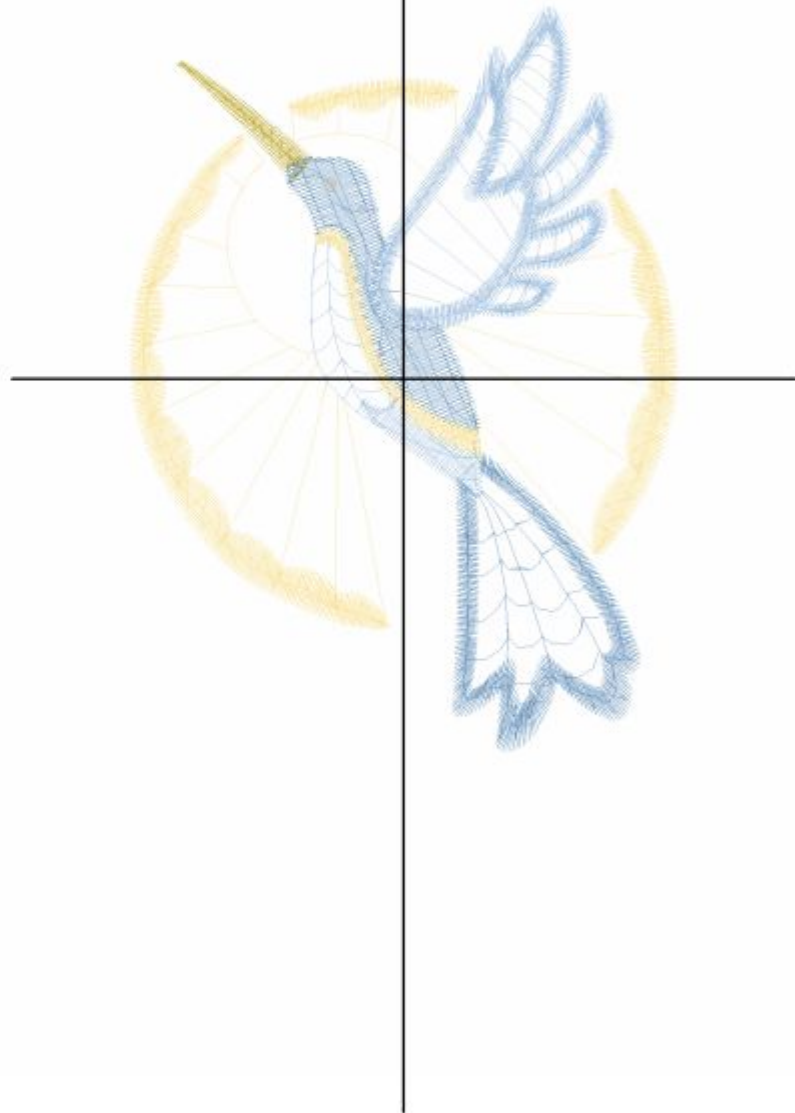

Design Name: atwmcm057	Customer Name:	Machine Set: Default	
Size=72.4 mm x 98.6 mm (2.85 inch x 3.88 inch) Stitch No.=7748 ChangeColor No.=5 Trim No.=9			

Design Note:

No.	Thread	Length(m)
1.	Robison Anton Super Brite Poly.Wheat.5761	6.04
2.	Robison Anton Super Brite Poly.Cloth Of Gold.9005	0.40
3.	Robison Anton Super Brite Poly.Misty.5608	4.67
4.	Robison Anton Super Brite Poly.Lake Blue.5604	5.59
5.	Robison Anton Super Brite Poly.Saturn Gray.5785	0.03
6.	Robison Anton Super Brite Poly.Wheat.5761	0.64

ZOOM 100%