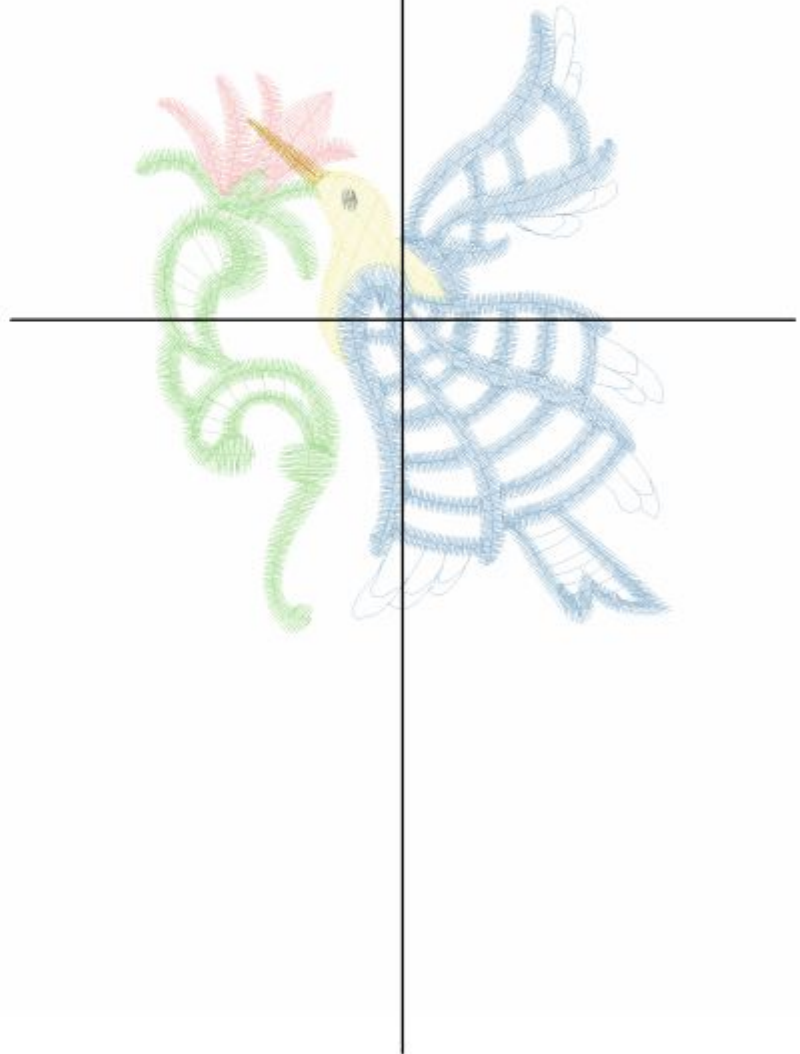

ZOOM 100%

Color Sequence:

Design Name: atwmcm063	Customer Name:	Machine Set: Default	
Size=67.1 mm x 98.8 mm (2.64 inch x 3.89 inch) Stitch No.=8491 ChangeColor No.=5 Trim No.=10			

Design Note:

No.	Thread	Length(m)
1.	 Robison Anton Super Brite Poly.Happy Trail.9087	1.21
2.	 Robison Anton Super Brite Poly.Cloth Of Gold.9005	0.17
3.	 Robison Anton Super Brite Poly.Green Ice.9018	7.77
4.	 Robison Anton Super Brite Poly.Complex Orange.9068	4.69
5.	 Robison Anton Super Brite Poly.Slightly Green.9149	3.85
6.	 Robison Anton Super Brite Poly.Otter Gray.9115	0.03

ZOOM 100%

Color Sequence:

Design Name: atwmcm064	Customer Name:	Machine Set: Default	
Size=71.1 mm x 83.0 mm (2.80 inch x 3.27 inch) Stitch No.=9969 ChangeColor No.=5 Trim No.=10			

Design Note:

No.	Thread	Length(m)
1.	 Robison Anton Super Brite Poly.Petal Pink.7701	1.62
2.	 Robison Anton Super Brite Poly.Slightly Green.9149	4.98
3.	 Robison Anton Super Brite Poly.Ginger.5633	0.18
4.	 Robison Anton Super Brite Poly.Green Ice.9018	1.16
5.	 Robison Anton Super Brite Poly.Heron Blue.5825	10.84
6.	 Robison Anton Super Brite Poly.Otter Gray.9115	0.04

ZOOM 100%

Color Sequence:

Design Name: atwmcm065	Customer Name:	Machine Set: Default	
Size=80.5 mm x 93.7 mm (3.17 inch x 3.69 inch) Stitch No.=9799 ChangeColor No.=8 Trim No.=17			

Design Note:

No.	Thread	Length(m)
1.	 Robison Anton Super Brite Poly.Slightly Green.9149	4.11
2.	 Robison Anton Super Brite Poly.Cloth Of Gold.9005	0.19
3.	 Robison Anton Super Brite Poly.Pink.5523	0.99
4.	 Robison Anton Super Brite Poly.Pink Pompas.9025	0.72
5.	 Robison Anton Super Brite Poly.Cameron Blue.9089	7.13
6.	 Robison Anton Super Brite Poly.Misty.5608	2.32
7.	 Robison Anton Super Brite Poly.Cameron Blue.9089	1.53
8.	 Robison Anton Super Brite Poly.Pastel Green.5855	3.87
9.	 Robison Anton Super Brite Poly.Otter Gray.9115	0.02