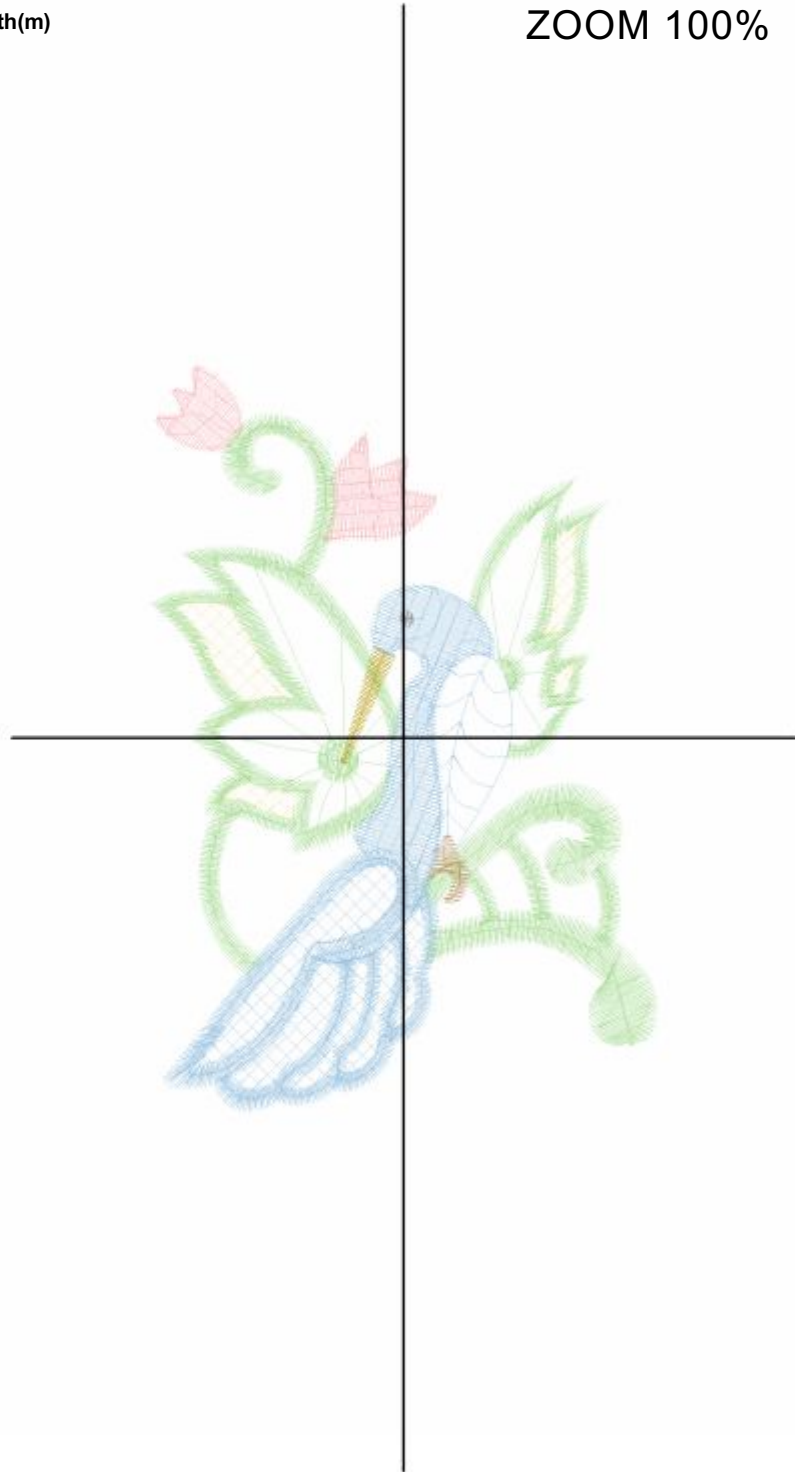

Design Name: atwmcm066	Customer Name:	Machine Set: Default	
Size=67.0 mm x 98.8 mm (2.64 inch x 3.89 inch) Stitch No.=9528 ChangeColor No.=6 Trim No.=9			

Design Note:

No.	Thread	Length(m)
1.	Robison Anton Super Brite Poly.Mountain Rose.5795	1.51
2.	Robison Anton Super Brite Poly.Coronation Gold.9014	0.60
3.	Robison Anton Super Brite Poly.Slightly Green.9149	9.37
4.	Robison Anton Super Brite Poly.Rattan.5774	0.15
5.	Robison Anton Super Brite Poly.Cloth Of Gold.9005	0.21
6.	Robison Anton Super Brite Poly.Cameron Blue.9089	7.37
7.	Robison Anton Super Brite Poly.Otter Gray.9115	0.03

ZOOM 100%

Color Sequence:

Th.1(Mountain Rose.5795) Th.2(Coronation Gold.9014) Th.3(Slightly Green.9149) Th.4(Rattan.5774) Th.5(Cloth Of Gold.9005) Th.6(Cameron Blue.9089) Th.7(Otter Gray.9115)