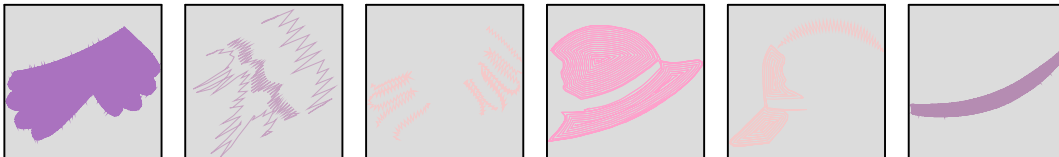

Design Name: atwflc0089-5x7	Customer Name:	Machine Set: Default	
-----------------------------	----------------	----------------------	--

No.	Thread	Length(m)
1.	 Robison Anton Super Brite Poly.Cindy Purple.9088	14.52
2.	 Robison Anton Super Brite Poly.Russian Sage.9016	0.46
3.	 Robison Anton Super Brite Poly.Fantasia Pink.9044	1.26
4.	 Robison Anton Super Brite Poly.Pink Sherbert.9036	6.41
5.	 Robison Anton Super Brite Poly.Fantasia Pink.9044	1.86
6.	 Robison Anton Super Brite Poly.Poker Primrose.9011	2.47

ZOOM 91%

Color Sequence:

Th.1(Cindy Purple.9088) Th.2(Russian Sage.9016) Th.3(Fantasia Pink.9044) Th.4(Pink Sherbert.9036) Th.5(Fantasia Pink.9044) Th.6(Poker Primrose.9011)

Design Name: atwflc0090-5x7	Customer Name:	Machine Set: Default	
-----------------------------	----------------	----------------------	--