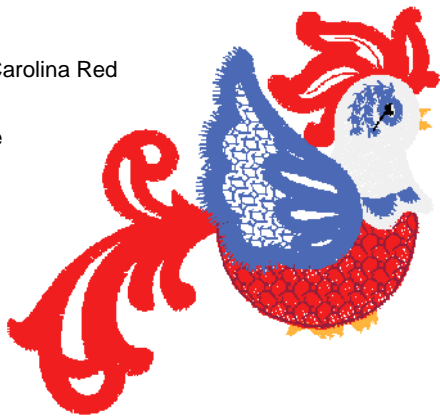

ATWDGF0097.pes

C:\Documents and Settings\Owner\My Documents\1ARTISTICHTH
3 (11/16)" x 3 (7/16)" + 4 Trims
9339 stitches : 8 colors

- Pumpkin
- Red
- Red
- RA Poly 5568 Carolina Red
- White
- White
- Cornflower Blue
- Black