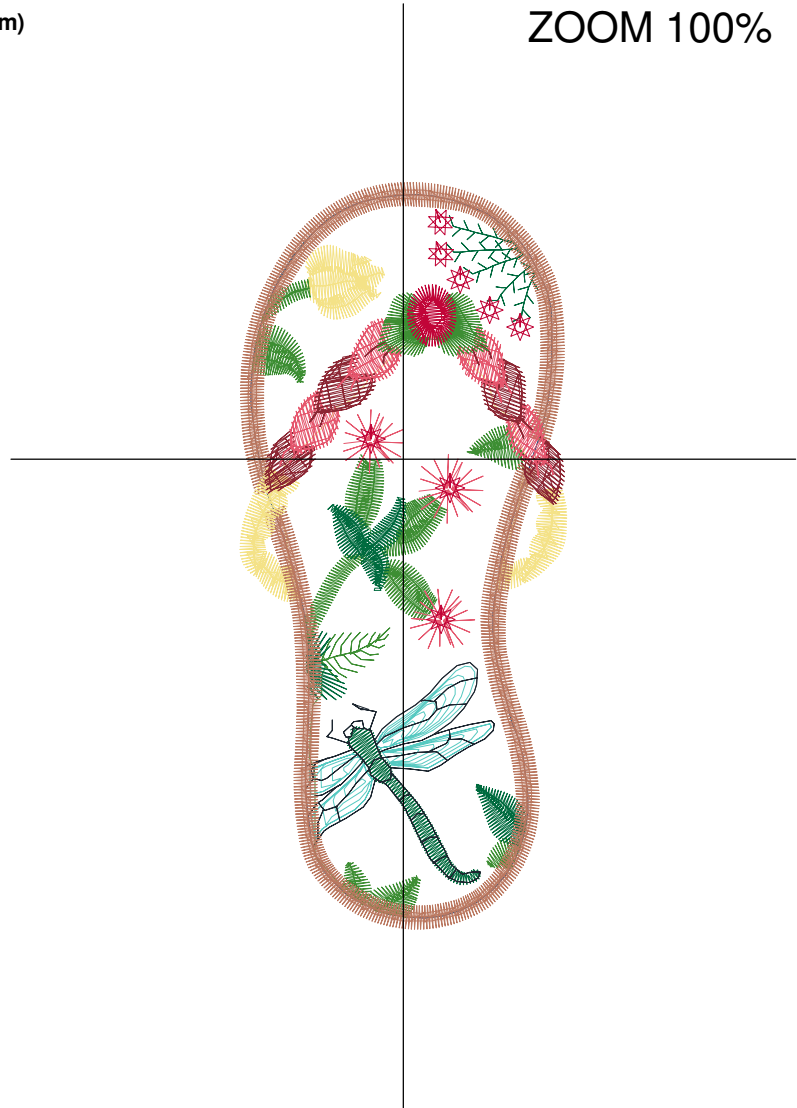

Design Name: atwdd-0238	Customer Name:	Machine Set: Default	
Size=43.20 mm x 98.80 mm	Stitch No.=7459	ChangeColor No.=17	Trim No.=26

Design Note:

No.	Thread	Length(m)
1.	Robison Anton Super Brite Poly.Hollyhock Red.9006	0.23
2.	Robison Anton Super Brite Poly.Blue.5520	0.24
3.	Robison Anton Super Brite Poly.Coronation Gold.9014	0.54
4.	Robison Anton Super Brite Poly.Kelly.5540	2.04
5.	Robison Anton Super Brite Poly.Dark Green.5508	1.35
6.	Robison Anton Super Brite Poly.Scalloped Coral.9065	0.41
7.	Robison Anton Super Brite Poly.Green Pearl.5752	0.49
8.	Robison Anton Super Brite Poly.Black.5596	0.55
9.	Robison Anton Super Brite Poly.Coronation Gold.9014	0.66
10.	Robison Anton Super Brite Poly.K.A. Bronze.5780	4.84
11.	Robison Anton Super Brite Poly.Coronation Gold.9014	0.38
12.	Robison Anton Super Brite Poly.Burgundy.5549	0.47
13.	Robison Anton Super Brite Poly.Scalloped Coral.9065	0.50
14.	Robison Anton Super Brite Poly.Burgundy.5549	0.56
15.	Robison Anton Super Brite Poly.Scalloped Coral.9065	0.57
16.	Robison Anton Super Brite Poly.Burgundy.5549	0.05
17.	Robison Anton Super Brite Poly.Kelly.5540	0.55
18.	Robison Anton Super Brite Poly.Candy Apple Red.5807	0.57

ZOOM 100%

Color Sequence:

Th.1(Hollyhock Red.9006)	Th.2(Blue.5520)	Th.3(Coronation Gold.9014)	Th.4(Kelly.5540)	Th.5(Dark Green.5508)	Th.6(Scalloped Coral.9065)	Th.7(Green Pearl.5752)	Th.8(Black.5596)
Th.9(Coronation Gold.9014)	Th.10(K.A. Bronze.5780)	Th.11(Coronation Gold.9014)	Th.12(Burgundy.5549)	Th.13(Scalloped Coral.9065)	Th.14(Burgundy.5549)	Th.15(Scalloped Coral.9065)	Th.16(Burgundy.5549)
Th.17(Kelly.5540)	Th.18(Candy Apple Red.5807)