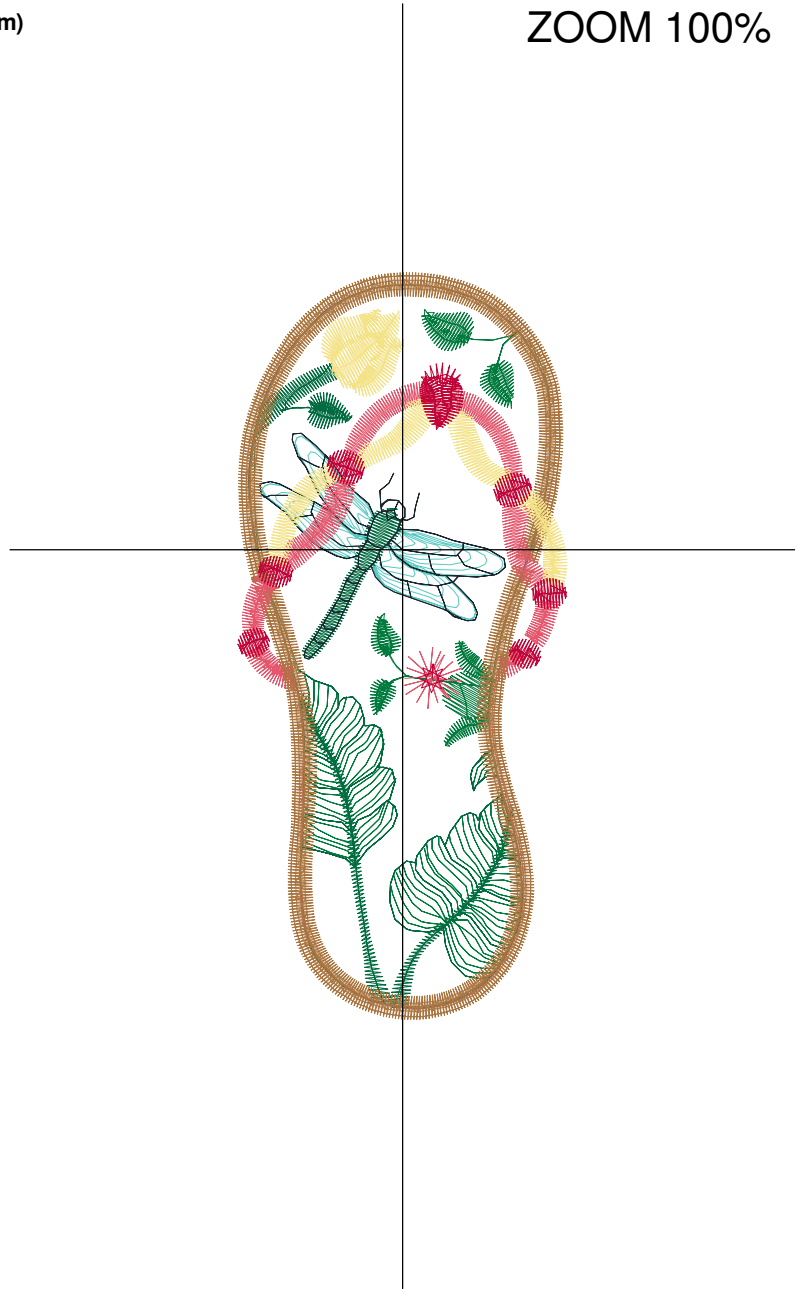

Design Name: atwdd-0243	Customer Name:	Machine Set: Default	
Size=43.50 mm x 98.90 mm	Stitch No.=8647	ChangeColor No.=10	Trim No.=15

Design Note:

No.	Thread	Length(m)
1.	Robison Anton Super Brite Poly.Hollyhock Red.9006	0.23
2.	Robison Anton Super Brite Poly.Blue.5520	0.24
3.	Robison Anton Super Brite Poly.Green Pearl.5752	0.66
4.	Robison Anton Super Brite Poly.Light Kelly.7710	2.56
5.	Robison Anton Super Brite Poly.Dark Green.5508	2.12
6.	Robison Anton Super Brite Poly.Black.5596	0.60
7.	Robison Anton Super Brite Poly.Scalloped Coral.9065	0.48
8.	Robison Anton Super Brite Poly.Beige.5524	5.56
9.	Robison Anton Super Brite Poly.Scalloped Coral.9065	1.28
10.	Robison Anton Super Brite Poly.Coronation Gold.9014	1.56
11.	Robison Anton Super Brite Poly.Candy Apple Red.5807	0.88

ZOOM 100%

Color Sequence:

Th.1(Hollyhock Red.9006)	Th.2(Blue.5520)	Th.3(Green Pearl.5752)	Th.4(Light Kelly.7710)	Th.5(Dark Green.5508)	Th.6(Black.5596)	Th.7(Scalloped Coral.9065)	Th.8(Beige.5524)
Th.9(Scalloped Coral.9065)	Th.10(Coronation Gold.9014)	Th.11(Candy Apple Red.5807)