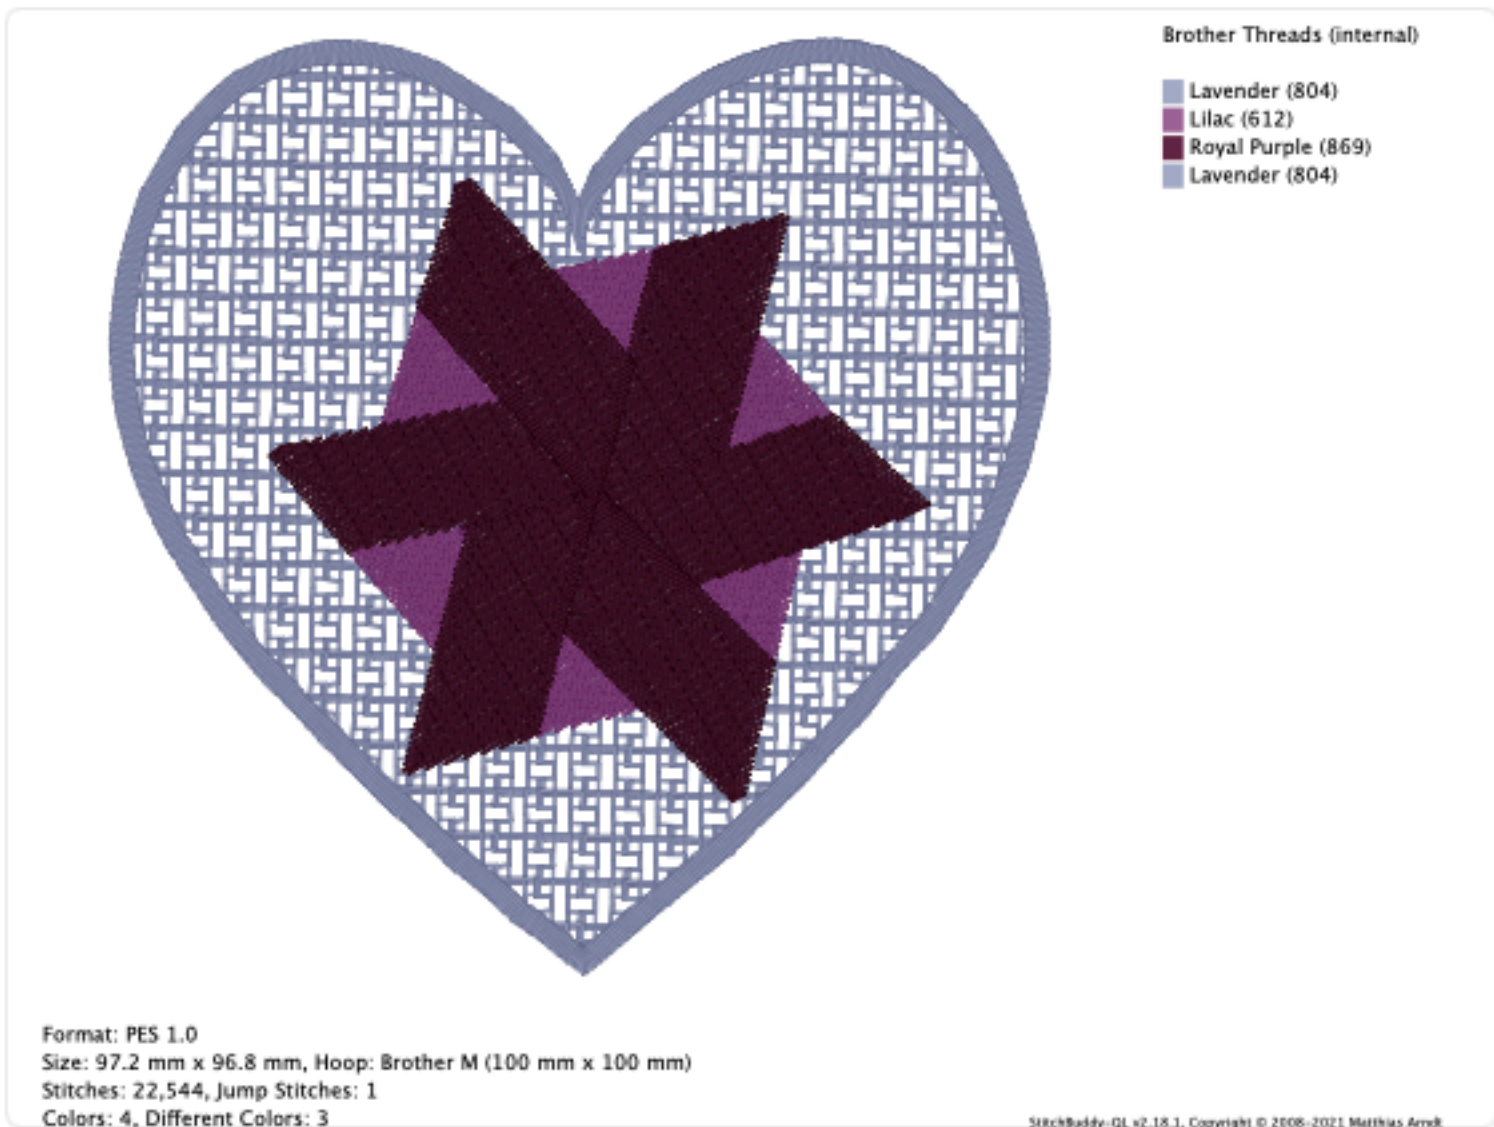

## atg3936.PES

Brother PES File - 137 KB

Brother Threads (internal)

- Cream Yellow (812)
- Cream Yellow (812)
- Cream Yellow (812)
- Light Blue (017)
- Cream Yellow (812)
- Mint Green (502)

Format: PES 5.0  
Size: 95 mm x 95.1 mm  
Stitches: 6,509, Jump Stitches: 15  
Colors: 6, Different Colors: 3