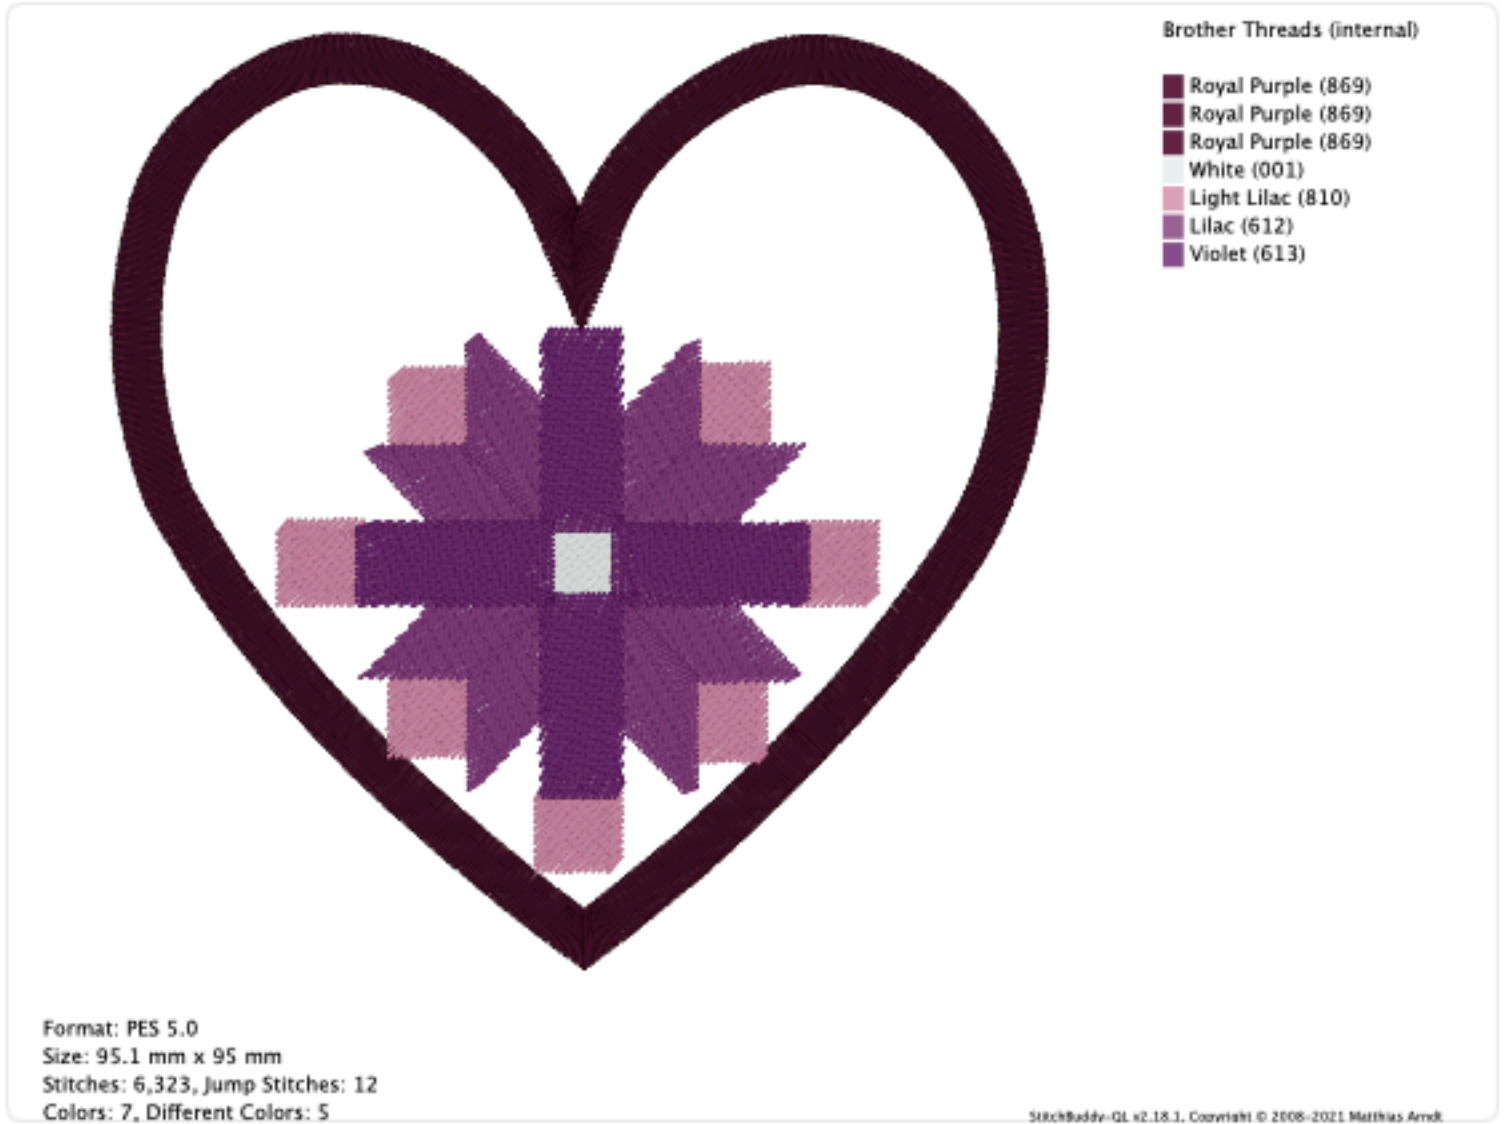

atg3927.pes

Brother PES File - 42 KB