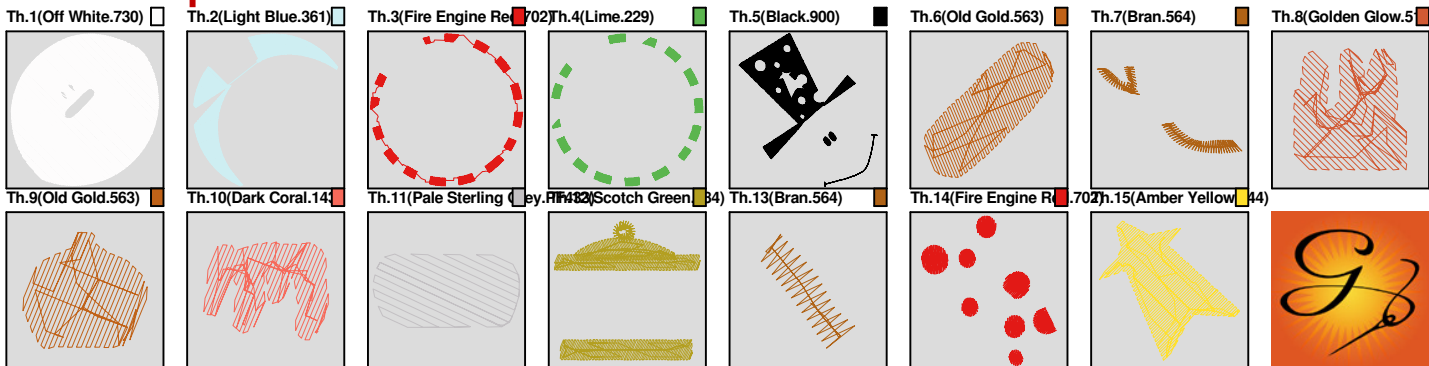

ZOOM 100%

Color Sequence:

Th.1(Off White.730)	Th.2(Light Blue.361)	Th.3(Fire Engine Red.702)	Th.4(Lime.229)	Th.5(Black.900)	Th.6(Lime.229)	Th.7(Fire Engine Red.702)	Th.8(Spring Green .232)
Th.9(Old Gold.563)	Th.10(Off White.730)	Th.11(Fire Engine Red.702)	Th.12(Bran.564)	Th.13(Lime.229)			

Design Name: atwjt0251	Customer Name:	Machine Set: Default	
Size=83.6 mm x 95.2 mm (3.29 inch x 3.75 inch) Stitch No.=12996 ChangeColor No.=14 Trim No.=35			

Design Note:

No.	Thread	Length(m)
1.	Floriani Polyester.Off White.730	10.78
2.	Floriani Polyester.Light Blue.361	2.83
3.	Floriani Polyester.Fire Engine Red.702	2.05
4.	Floriani Polyester.Lime.229	2.07
5.	Floriani Polyester.Black.900	5.85
6.	Floriani Polyester.Old Gold.563	0.39
7.	Floriani Polyester.Bran.564	0.27
8.	Floriani Polyester.Golden Glow.514	0.24
9.	Floriani Polyester.Old Gold.563	0.22
10.	Floriani Polyester.Dark Coral.143	0.23
11.	Floriani Polyester.Pale Sterling Grey.PF433	0.39
12.	Floriani Polyester.Scotch Green.284	1.20
13.	Floriani Polyester.Bran.564	0.06
14.	Floriani Polyester.Fire Engine Red.702	1.29
15.	Floriani Polyester.Amber Yellow.544	0.61

ZOOM 100%

Color Sequence:

Design Name: atwjt0252	Customer Name:	Machine Set: Default	
Size=86.3 mm x 94.9 mm (3.40 inch x 3.74 inch) Stitch No.=11681 ChangeColor No.=11 Trim No.=24			

Design Note:

No.	Thread	Length(m)
1.	Floriani Polyester.Off White.730	9.87
2.	Floriani Polyester.Pale Sterling Grey.PF433	0.71
3.	Floriani Polyester.Fire Engine Red.702	0.87
4.	Floriani Polyester.Bran.564	0.75
5.	Floriani Polyester.Light Blue.361	2.30
6.	Floriani Polyester.Fire Engine Red.702	1.78
7.	Floriani Polyester.Lime.229	1.79
8.	Floriani Polyester.Black.900	4.95
9.	Floriani Polyester.Old Gold.563	0.33
10.	Floriani Polyester.Deep Violet Purple.K38	0.97
11.	Floriani Polyester.Amber Yellow.544	0.55
12.	Floriani Polyester.Black.900	0.24