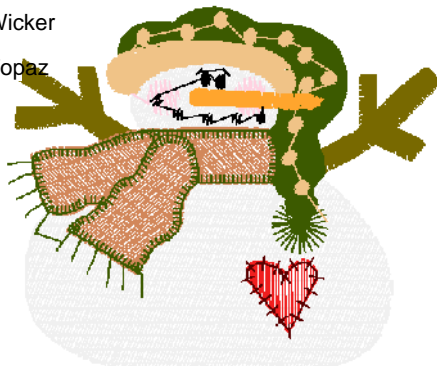

ATWDGF0272.pes

C:\Documents and Settings\Owner\My Documents\1ARTISTIC\THF
3 (11/16)" x 3 (1/16)" + 4 Trims
9748 stitches : 10 colors

- White
- Russet Brown
- RA Poly 5789 Wicker
- Dark Olive
- RA Poly 5700 Topaz
- Flesh Pink
- Tangerine
- Black
- Red
- Dark Brown