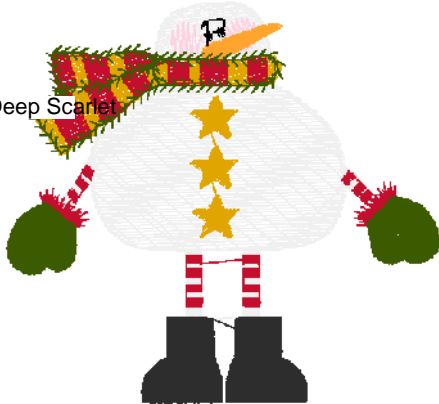

MYLAR-Winter-DazeThread Chart

ATWDGF0276.pes

C:\Documents and Settings\Owner\My Documents\1ARTISTICHTH
3 (3/4)" x 3 (7/16)" + 7 Trims
8331 stitches : 8 colors

- White
- Flesh Pink
- Tangerine
- Black
- Deep Gold
- RA Poly 5811 Deep Scarlet
- Dark Olive
- Dark Gray