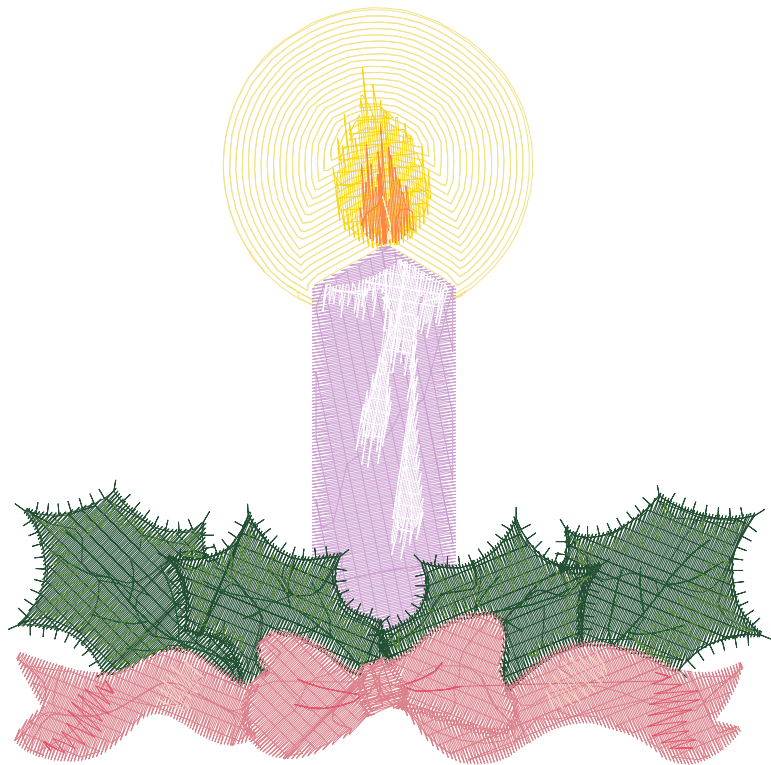

Design Name: atwflc0167-5x7	Customer Name:	Machine Set: Default	
Size=121.40 mm x 120.40 mm	Stitch No.=13808	ChangeColor No.=12	Trim No.=18

Design Note:

No.	Thread	Length(m)
1.	Robison Anton Super Brite Poly.Coronation Gold.9014	3.63
2.	Robison Anton Super Brite Poly.Golden Stargazor.9051	1.03
3.	Robison Anton Super Brite Poly.Deviled Orange.9038	0.42
4.	Robison Anton Super Brite Poly.Celery.5616	0.02
5.	Robison Anton Super Brite Poly.Tulip.5586	5.63
6.	Robison Anton Super Brite Poly.Natural White.5642	1.58
7.	Robison Anton Super Brite Poly.Ivy.5852	11.82
8.	Robison Anton Super Brite Poly.Deep Green.5584	0.80
9.	Robison Anton Super Brite Poly.Spruce.5579	1.03
10.	Robison Anton Super Brite Poly.Pink Pompas.9025	7.95
11.	Robison Anton Super Brite Poly.Scalloped Coral.9065	0.37
12.	Robison Anton Super Brite Poly.Bisque.5677	0.17
13.	Robison Anton Super Brite Poly.Pink Pompas.9025	0.33

ZOOM 83%

Color Sequence:

Th.1(Coronation Go.9014)	Th.2(Golden Starga.9051)	Th.3(Deviled Orange.9038)	Th.4(Celery.5616)	Th.5(Tulip.5586)	Th.6(Natural White.5642)	Th.7(Ivy.5852)	Th.8(Deep Green.5584)
Th.9(Spruce.5579)	Th.10(Pink Pompas.9025)	Th.11(Scalloped Coral.9065)	Th.12(Bisque.5677)	Th.13(Pink Pompas.9025)