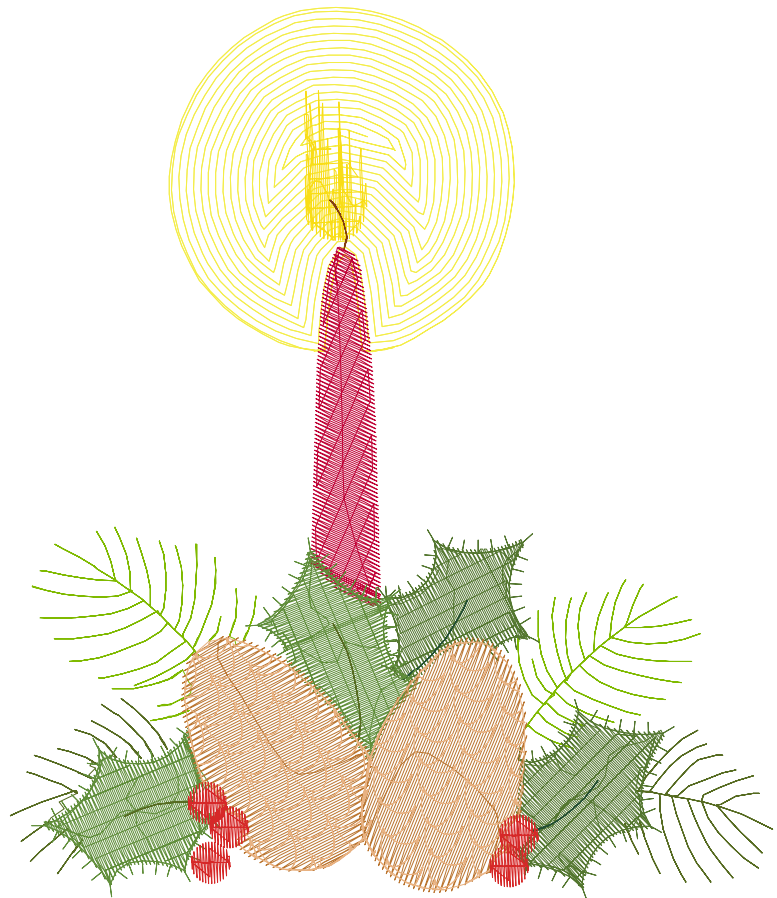

Jacobean Candles

Author Name: Florence

Print At: 2016-2-18

Design File: atwflc0166-5x7.gen

Design Name: atwflc0166-5x7	Customer Name:	Machine Set: Default	
Size=103.90 mm x 121.50 mm	Stitch No.=11032	ChangeColor No.=13	Trim No.=19

Design Note:

No.	Thread	Length(m)
1.	Robison Anton Super Brite Poly.Lemon.5625	3.81
2.	Robison Anton Super Brite Poly.Black Eyed Susie.5861	0.59
3.	Robison Anton Super Brite Poly.Cocoa Mulch.5788	0.03
4.	Robison Anton Super Brite Poly.Candy Apple Red.5807	1.75
5.	Robison Anton Super Brite Poly.Erin Green.5620	1.84
6.	Robison Anton Super Brite Poly.Bonaire Green.9152	1.38
7.	Robison Anton Super Brite Poly.Meadow.5526	1.01
8.	Robison Anton Super Brite Poly.Bonaire Green.9152	1.74
9.	Robison Anton Super Brite Poly.Ivy.5852	0.11
10.	Robison Anton Super Brite Poly.Spruce.5579	3.27
11.	Robison Anton Super Brite Poly.Meadow.5526	0.12
12.	Robison Anton Super Brite Poly.Sweet Dreams.9130	3.52
13.	Robison Anton Super Brite Poly.Primedor.9132	2.09
14.	Robison Anton Super Brite Poly.Miami Artillery.9170	0.73

ZOOM 97%

Color Sequence:

Th.1(Lemon.5625)	Th.2(Black Eyed Susie.5861)	Th.3(Cocoa Mulch.5788)	Th.4(Candy Apple Red.5807)	Th.5(Erin Green.5620)	Th.6(Bonaire Green.9152)	Th.7(Meadow.5526)	Th.8(Bonaire Green.9152)
Th.9(Ivy.5852)	Th.10(Spruce.5579)	Th.11(Meadow.5526)	Th.12(Sweet Dreams.9130)	Th.13(Primedor.9132)	Th.14(Miami Artillery.9170)