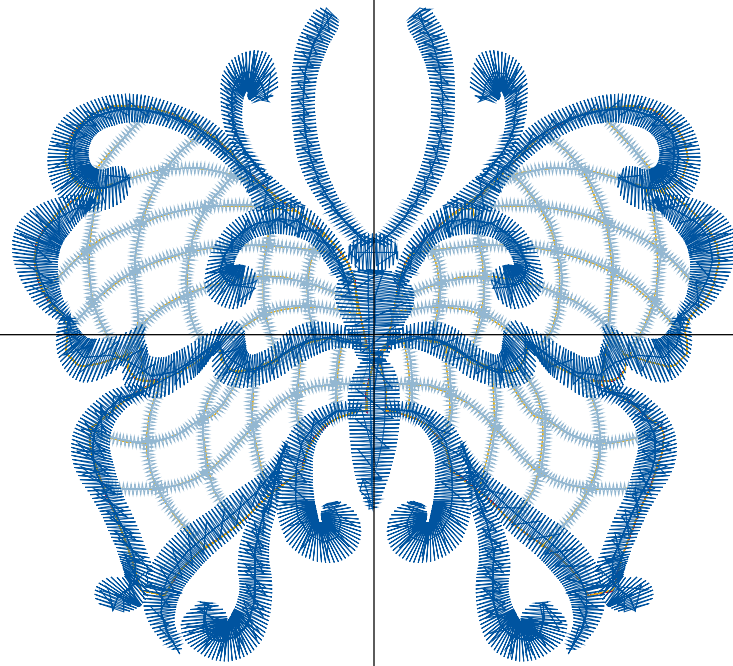

ZOOM 100%

Color Sequence:

Th.1(Jockey Red.5581)  Th.2(Dark Teal.5809)  Th.3(Cindy Purple.9088)  Th.4(Iris.5588) 

Design Name: atwnls1479	Customer Name:	Machine Set: Default	
Size=95.8 mm x 94.8 mm (3.77 inch x 3.73 inch) Stitch No.=14176 ChangeColor No.=3 Trim No.=2			

Design Note:

No.	Thread	Length(m)
1.	 Robison Anton Super Brite Poly.Jockey Red.5581	2.06
2.	 Robison Anton Super Brite Poly.Fleet Blue.5750	2.93
3.	 Robison Anton Super Brite Poly.Wild Pink.5559	7.89
4.	 Robison Anton Super Brite Poly.Horizon Pink.9168	23.31

ZOOM 100%

Color Sequence:

Design Name: atwnls1480	Customer Name:	Machine Set: Default	
Size=95.8 mm x 86.4 mm (3.77 inch x 3.40 inch) Stitch No.=14129 ChangeColor No.=3 Trim No.=7			

Design Note:

No.	Thread	Length(m)
1.	 Robison Anton Super Brite Poly.Jockey Red.5581	1.57
2.	 Robison Anton Super Brite Poly.Golden Chair.9050	4.09
3.	 Robison Anton Super Brite Poly.Heron Blue.5825	8.86
4.	 Robison Anton Super Brite Poly.Baltic Blue.5741	17.62

ZOOM 100%

Color Sequence:

Design Name: atwnls1481	Customer Name:	Machine Set: Default	
Size=95.6 mm x 91.2 mm (3.76 inch x 3.59 inch) Stitch No.=14029 ChangeColor No.=3 Trim No.=4			

Design Note:

No.	Thread	Length(m)
1.	 Robison Anton Super Brite Poly.Scarlet Flame.9020	1.83
2.	 Robison Anton Super Brite Poly.Sun Gold.5512	5.73
3.	 Robison Anton Super Brite Poly.Rockport Blue.5836	8.74
4.	 Robison Anton Super Brite Poly.Baltic Blue.5741	17.20