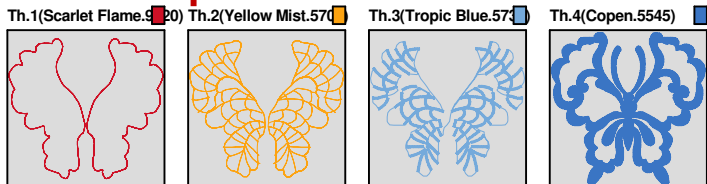

ZOOM 100%

Color Sequence:

Th.1(Scarlet Flame.9020) Th.2,3,4(Baltic Blue.5741) Th.5(Tulip.5586) Th.6(Cindy Purple.9088)

Design Name: atwnls1476	Customer Name:	Machine Set: Default	
Size=96.2 mm x 91.0 mm (3.79 inch x 3.58 inch) Stitch No.=16820 ChangeColor No.=3 Trim No.=3			

ZOOM 100%

Color Sequence:

Th.1(Jockey Red.5581)  Th.2(Baltic Blue.5741)  Th.3(Dancing Salmo.9073)  Th.4(Melon.5594) 

Design Name: atwnls1477	Customer Name:	Machine Set: Default	
Size=96.0 mm x 95.4 mm (3.78 inch x 3.76 inch) Stitch No.=16044 ChangeColor No.=3 Trim No.=7			

No.	Thread	Length(m)
1.	 Robison Anton Super Brite Poly.Scarlet Flame.9020	2.19
2.	 Robison Anton Super Brite Poly.Yellow Mist.5709	4.32
3.	 Robison Anton Super Brite Poly.Tropic Blue.5734	8.92
4.	 Robison Anton Super Brite Poly.Copen.5545	22.51

ZOOM 100%

Color Sequence:

Design Name: atwnls1478	Customer Name:	Machine Set: Default	
Size=96.6 mm x 94.4 mm (3.80 inch x 3.72 inch) Stitch No.=13439 ChangeColor No.=3 Trim No.=1			

Design Note:

No.	Thread	Length(m)
1.	 Robison Anton Super Brite Poly.Jockey Red.5581	2.12
2.	 Robison Anton Super Brite Poly.Dark Teal.5809	3.83
3.	 Robison Anton Super Brite Poly.Cindy Purple.9088	7.53
4.	 Robison Anton Super Brite Poly.Iris.5588	20.67