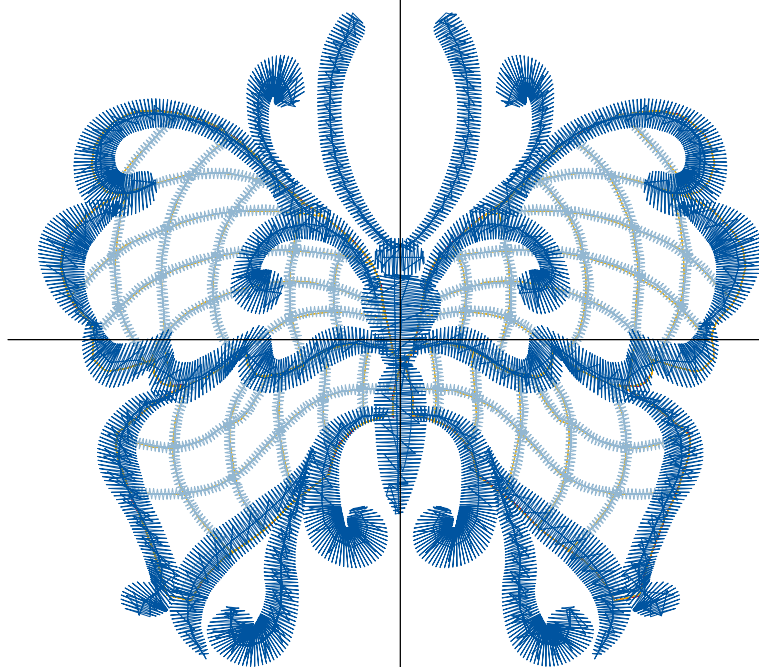

ZOOM 100%

Color Sequence:

Th.1(Jockey Red.5581)  Th.2(Dark Teal.5809)  Th.3(Cindy Purple.9088)  Th.4(Iris.5588) 

Design Name: atwnls1479	Customer Name:	Machine Set: Default	
Size=95.8 mm x 94.8 mm (3.77 inch x 3.73 inch) Stitch No.=14176 ChangeColor No.=3 Trim No.=2			

Design Note:

No.	Thread	Length(m)
1.	 Robison Anton Super Brite Poly.Jockey Red.5581	2.06
2.	 Robison Anton Super Brite Poly.Fleet Blue.5750	2.93
3.	 Robison Anton Super Brite Poly.Wild Pink.5559	7.89
4.	 Robison Anton Super Brite Poly.Horizon Pink.9168	23.31

ZOOM 100%

Color Sequence:

Design Name: atwnls1480	Customer Name:	Machine Set: Default	
Size=95.8 mm x 86.4 mm (3.77 inch x 3.40 inch) Stitch No.=14129 ChangeColor No.=3 Trim No.=7			

Design Note:

No.	Thread	Length(m)
1.	 Robison Anton Super Brite Poly.Jockey Red.5581	1.57
2.	 Robison Anton Super Brite Poly.Golden Chair.9050	4.09
3.	 Robison Anton Super Brite Poly.Heron Blue.5825	8.86
4.	 Robison Anton Super Brite Poly.Baltic Blue.5741	17.62

ZOOM 100%

Color Sequence:

Design Name: atwnls1481	Customer Name:	Machine Set: Default	
Size=95.6 mm x 91.2 mm (3.76 inch x 3.59 inch) Stitch No.=14029 ChangeColor No.=3 Trim No.=4			

Design Note:

No.	Thread	Length(m)
1.	 Robison Anton Super Brite Poly.Scarlet Flame.9020	1.83
2.	 Robison Anton Super Brite Poly.Sun Gold.5512	5.73
3.	 Robison Anton Super Brite Poly.Rockport Blue.5836	8.74
4.	 Robison Anton Super Brite Poly.Baltic Blue.5741	17.20