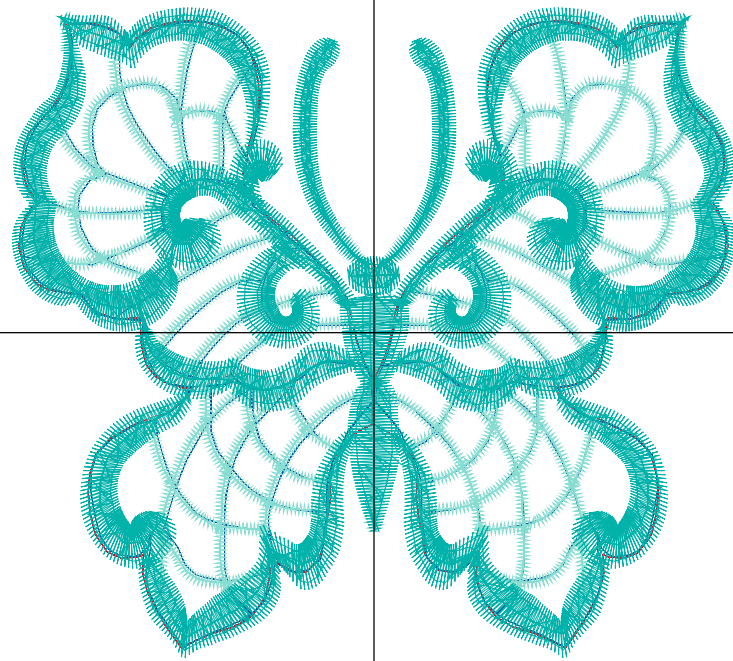

Design Name: atwnls1472	Customer Name:	Machine Set: Default	
Size=95.8 mm x 86.0 mm (3.77 inch x 3.39 inch) Stitch No.=15695 ChangeColor No.=3 Trim No.=5			

Design Note:

No.	Thread	Length(m)
1.	 Robison Anton Super Brite Poly.Scarlet Flame.9020	2.00
2.	 Robison Anton Super Brite Poly.Baltic Blue.5741	3.63
3.	 Robison Anton Super Brite Poly.Sea Mist.5693	9.30
4.	 Robison Anton Super Brite Poly.M.D. Green.5745	21.96

ZOOM 100%

Color Sequence:

Design Name: atwnls1473	Customer Name:	Machine Set: Default	
Size=98.8 mm x 95.9 mm (3.89 inch x 3.78 inch) Stitch No.=14491 ChangeColor No.=3 Trim No.=1			

Design Note:

No.	Thread	Length(m)
1.	 Robison Anton Super Brite Poly.Scarlet Flame.9020	0.71
2.	 Robison Anton Super Brite Poly.Baltic Blue.5741	3.48
3.	 Robison Anton Super Brite Poly.Dancing Salmon.9073	6.06
4.	 Robison Anton Super Brite Poly.Oriental Poppies.9058	22.54

ZOOM 100%

Color Sequence:

Th.1(Scarlet Flame.9020) Th.2(Baltic Blue.5741) Th.3(Dancing Salmon.9073) Th.4(Oriental Poppies.9058)

Design Name: atwnls1474	Customer Name:	Machine Set: Default	
Size=95.8 mm x 92.4 mm (3.77 inch x 3.64 inch) Stitch No.=16719 ChangeColor No.=3 Trim No.=11			

Design Note:

No.	Thread	Length(m)
1.	 Robison Anton Super Brite Poly.Scarlet Flame.9020	1.51
2.	 Robison Anton Super Brite Poly.M.D. Green.5745	5.01
3.	 Robison Anton Super Brite Poly.Temple Gold.9165	10.20
4.	 Robison Anton Super Brite Poly.Baltic Blue.5741	22.75