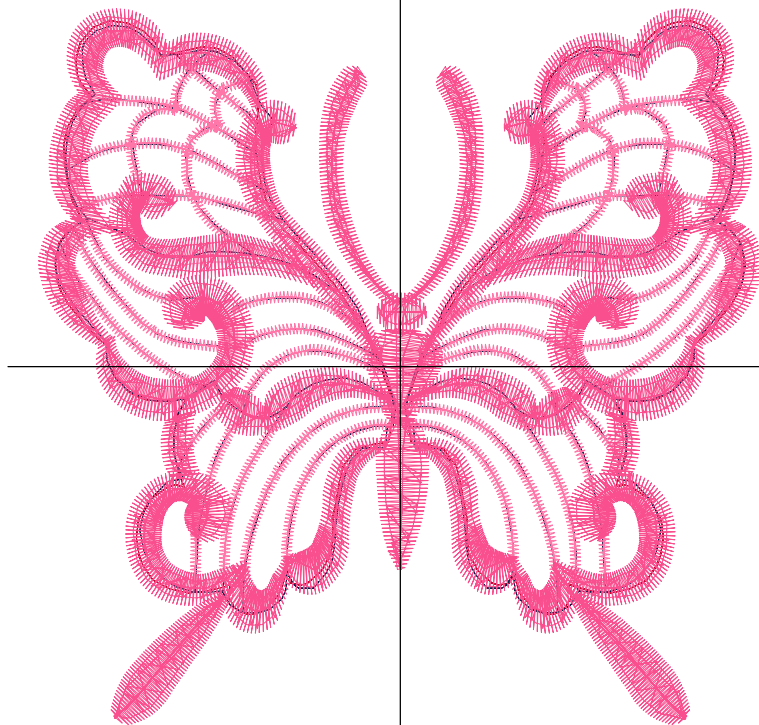

ZOOM 100%

Color Sequence:

Design Name: atwnls1478	Customer Name:	Machine Set: Default	
Size=96.6 mm x 94.4 mm (3.80 inch x 3.72 inch) Stitch No.=13439 ChangeColor No.=3 Trim No.=1			

Design Note:

No.	Thread	Length(m)
1.	 Robison Anton Super Brite Poly.Jockey Red.5581	2.12
2.	 Robison Anton Super Brite Poly.Dark Teal.5809	3.83
3.	 Robison Anton Super Brite Poly.Cindy Purple.9088	7.53
4.	 Robison Anton Super Brite Poly.Iris.5588	20.67

ZOOM 100%

Color Sequence:

Th.1(Jockey Red.5581)  Th.2(Dark Teal.5809)  Th.3(Cindy Purple.9088)  Th.4(Iris.5588) 

Design Name: atwnls1479	Customer Name:	Machine Set: Default	
Size=95.8 mm x 94.8 mm (3.77 inch x 3.73 inch) Stitch No.=14176 ChangeColor No.=3 Trim No.=2			

Design Note:

No.	Thread	Length(m)
1.	 Robison Anton Super Brite Poly.Jockey Red.5581	2.06
2.	 Robison Anton Super Brite Poly.Fleet Blue.5750	2.93
3.	 Robison Anton Super Brite Poly.Wild Pink.5559	7.89
4.	 Robison Anton Super Brite Poly.Horizon Pink.9168	23.31

ZOOM 100%

Color Sequence:

Design Name: atwnls1480	Customer Name:	Machine Set: Default	
Size=95.8 mm x 86.4 mm (3.77 inch x 3.40 inch) Stitch No.=14129 ChangeColor No.=3 Trim No.=7			

Design Note:

No.	Thread	Length(m)
1.	 Robison Anton Super Brite Poly.Jockey Red.5581	1.57
2.	 Robison Anton Super Brite Poly.Golden Chair.9050	4.09
3.	 Robison Anton Super Brite Poly.Heron Blue.5825	8.86
4.	 Robison Anton Super Brite Poly.Baltic Blue.5741	17.62