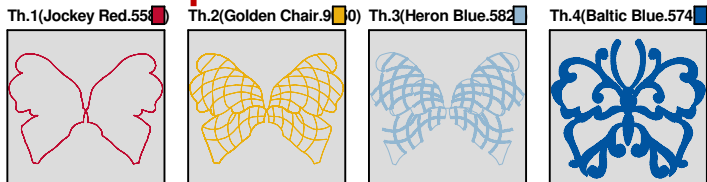

ZOOM 100%

Color Sequence:

Th.1(Jockey Red.5581)  Th.2(Dark Teal.5809)  Th.3(Cindy Purple.9088)  Th.4(Iris.5588) 

Design Name: atwnls1479	Customer Name:	Machine Set: Default	
Size=95.8 mm x 94.8 mm (3.77 inch x 3.73 inch) Stitch No.=14176 ChangeColor No.=3 Trim No.=2			

Design Note:

No.	Thread	Length(m)
1.	 Robison Anton Super Brite Poly.Jockey Red.5581	2.06
2.	 Robison Anton Super Brite Poly.Fleet Blue.5750	2.93
3.	 Robison Anton Super Brite Poly.Wild Pink.5559	7.89
4.	 Robison Anton Super Brite Poly.Horizon Pink.9168	23.31

ZOOM 100%

Color Sequence:

Design Name: atwnls1480	Customer Name:	Machine Set: Default	
Size=95.8 mm x 86.4 mm (3.77 inch x 3.40 inch) Stitch No.=14129 ChangeColor No.=3 Trim No.=7			

Design Note:

No.	Thread	Length(m)
1.	 Robison Anton Super Brite Poly.Jockey Red.5581	1.57
2.	 Robison Anton Super Brite Poly.Golden Chair.9050	4.09
3.	 Robison Anton Super Brite Poly.Heron Blue.5825	8.86
4.	 Robison Anton Super Brite Poly.Baltic Blue.5741	17.62

ZOOM 100%

Color Sequence:

Design Name: atwnls1481	Customer Name:	Machine Set: Default	
Size=95.6 mm x 91.2 mm (3.76 inch x 3.59 inch) Stitch No.=14029 ChangeColor No.=3 Trim No.=4			

Design Note:

No.	Thread	Length(m)
1.	 Robison Anton Super Brite Poly.Scarlet Flame.9020	1.83
2.	 Robison Anton Super Brite Poly.Sun Gold.5512	5.73
3.	 Robison Anton Super Brite Poly.Rockport Blue.5836	8.74
4.	 Robison Anton Super Brite Poly.Baltic Blue.5741	17.20