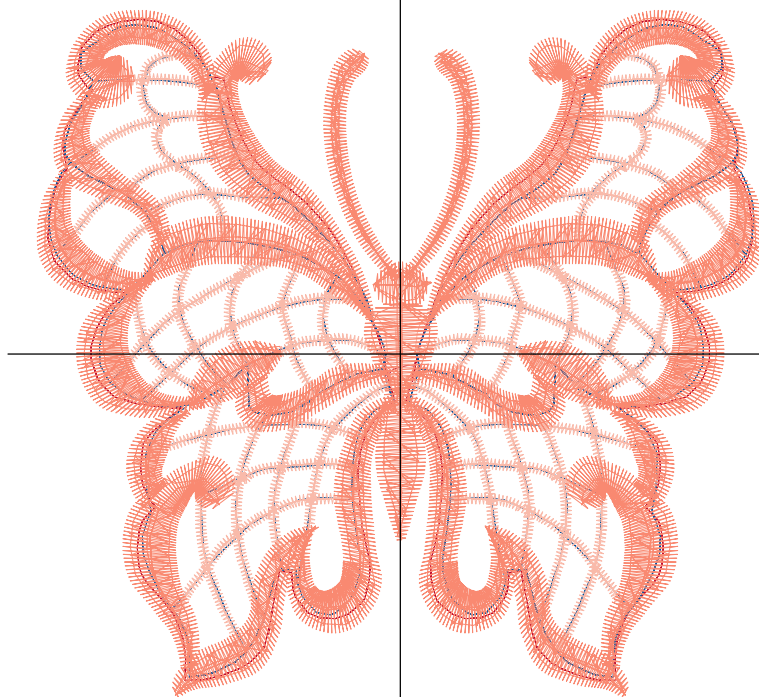

Design Note:

No.	Thread	Length(m)
1.	 Robison Anton Super Brite Poly.Scarlet Flame.9020	1.60
2.	 Robison Anton Super Brite Poly.Baltic Blue.5741	4.12
3.	 Robison Anton Super Brite Poly.Tulip.5586	10.77
4.	 Robison Anton Super Brite Poly.Cindy Purple.9088	21.73

ZOOM 100%

Color Sequence:

Th.1(Scarlet Flame.9020) Th.2,3,4(Baltic Blue.5741) Th.5(Tulip.5586) Th.6(Cindy Purple.9088)

Design Name: atwnls1476	Customer Name:	Machine Set: Default	
Size=96.2 mm x 91.0 mm (3.79 inch x 3.58 inch) Stitch No.=16820 ChangeColor No.=3 Trim No.=3			

No.	Thread	Length(m)
1.	 Robison Anton Super Brite Poly.Jockey Red.5581	1.51
2.	 Robison Anton Super Brite Poly.Baltic Blue.5741	4.62
3.	 Robison Anton Super Brite Poly.Dancing Salmon.9073	10.34
4.	 Robison Anton Super Brite Poly.Melon.5594	24.31

ZOOM 100%

Color Sequence:

Th.1(Jockey Red.5581)  Th.2(Baltic Blue.5741)  Th.3(Dancing Salmo.9073)  Th.4(Melon.5594) 

Design Name: atwnls1477	Customer Name:	Machine Set: Default	
Size=96.0 mm x 95.4 mm (3.78 inch x 3.76 inch) Stitch No.=16044 ChangeColor No.=3 Trim No.=7			