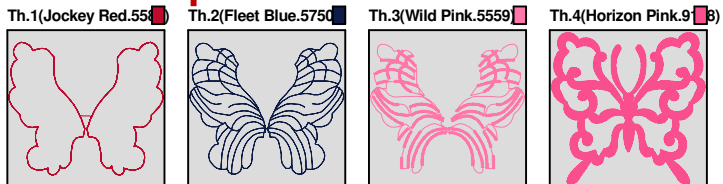

Color Sequence: