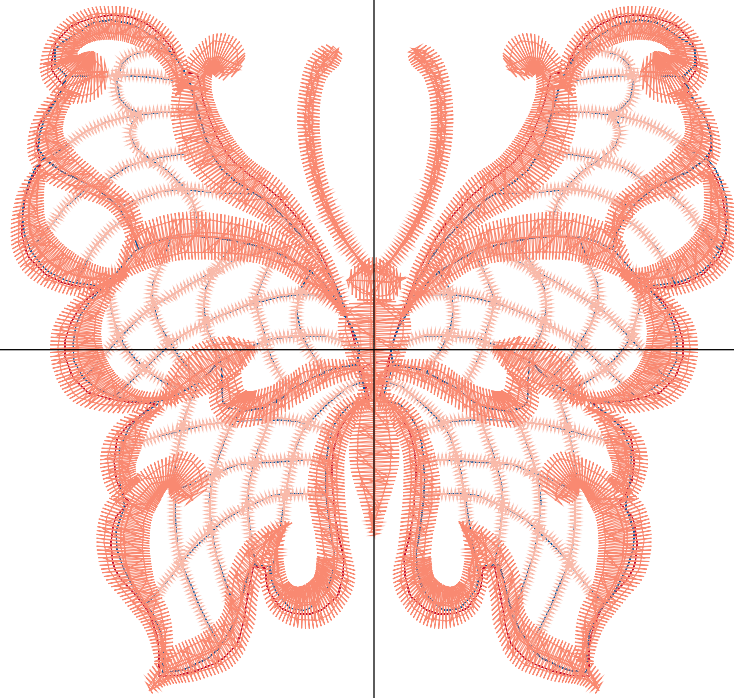

ZOOM 100%

Color Sequence:

Th.1(Scarlet Flame.9020) Th.2,3,4(Baltic Blue.5741) Th.5(Tulip.5586) Th.6(Cindy Purple.9088)

Design Name: atwnls1476	Customer Name:	Machine Set: Default	
Size=96.2 mm x 91.0 mm (3.79 inch x 3.58 inch) Stitch No.=16820 ChangeColor No.=3 Trim No.=3			

No.	Thread	Length(m)
1.	 Robison Anton Super Brite Poly.Jockey Red.5581	1.51
2.	 Robison Anton Super Brite Poly.Baltic Blue.5741	4.62
3.	 Robison Anton Super Brite Poly.Dancing Salmon.9073	10.34
4.	 Robison Anton Super Brite Poly.Melon.5594	24.31

ZOOM 100%

Color Sequence:

Th.1(Jockey Red.5581)  Th.2(Baltic Blue.5741)  Th.3(Dancing Salmo.9073)  Th.4(Melon.5594) 

Design Name: atwnls1477	Customer Name:	Machine Set: Default	
Size=96.0 mm x 95.4 mm (3.78 inch x 3.76 inch) Stitch No.=16044 ChangeColor No.=3 Trim No.=7			