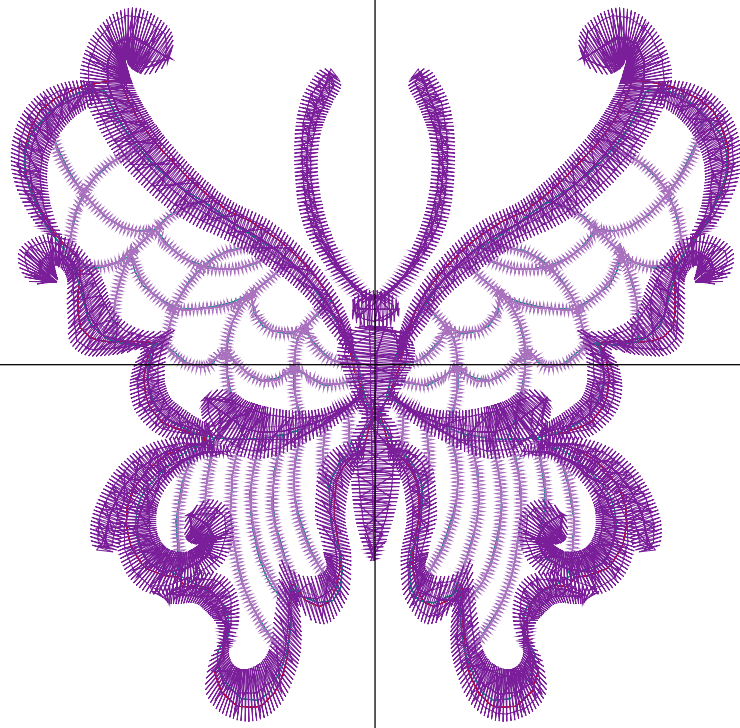

No.	Thread	Length(m)
1.	 Robison Anton Super Brite Poly.Scarlet Flame.9020	2.19
2.	 Robison Anton Super Brite Poly.Yellow Mist.5709	4.32
3.	 Robison Anton Super Brite Poly.Tropic Blue.5734	8.92
4.	 Robison Anton Super Brite Poly.Copen.5545	22.51

ZOOM 100%

Color Sequence:

Design Name: atwnls1478	Customer Name:	Machine Set: Default	
Size=96.6 mm x 94.4 mm (3.80 inch x 3.72 inch) Stitch No.=13439 ChangeColor No.=3 Trim No.=1			

Design Note:

No.	Thread	Length(m)
1.	 Robison Anton Super Brite Poly.Jockey Red.5581	2.12
2.	 Robison Anton Super Brite Poly.Dark Teal.5809	3.83
3.	 Robison Anton Super Brite Poly.Cindy Purple.9088	7.53
4.	 Robison Anton Super Brite Poly.Iris.5588	20.67

ZOOM 100%

Color Sequence:

Th.1(Jockey Red.5581)  Th.2(Dark Teal.5809)  Th.3(Cindy Purple.9088)  Th.4(Iris.5588) 

Design Name: atwnls1479	Customer Name:	Machine Set: Default	
Size=95.8 mm x 94.8 mm (3.77 inch x 3.73 inch) Stitch No.=14176 ChangeColor No.=3 Trim No.=2			