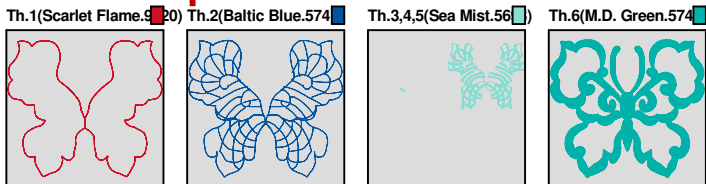

Design Name: atwnls1472	Customer Name:	Machine Set: Default	
Size=95.8 mm x 86.0 mm (3.77 inch x 3.39 inch) Stitch No.=15695 ChangeColor No.=3 Trim No.=5			

Design Note:

No.	Thread	Length(m)
1.	 Robison Anton Super Brite Poly.Scarlet Flame.9020	2.00
2.	 Robison Anton Super Brite Poly.Baltic Blue.5741	3.63
3.	 Robison Anton Super Brite Poly.Sea Mist.5693	9.30
4.	 Robison Anton Super Brite Poly.M.D. Green.5745	21.96

ZOOM 100%

Color Sequence:

Design Name: atwnls1473	Customer Name:	Machine Set: Default	
Size=98.8 mm x 95.9 mm (3.89 inch x 3.78 inch) Stitch No.=14491 ChangeColor No.=3 Trim No.=1			

Design Note:

No.	Thread	Length(m)
1.	 Robison Anton Super Brite Poly.Scarlet Flame.9020	0.71
2.	 Robison Anton Super Brite Poly.Baltic Blue.5741	3.48
3.	 Robison Anton Super Brite Poly.Dancing Salmon.9073	6.06
4.	 Robison Anton Super Brite Poly.Oriental Poppies.9058	22.54

ZOOM 100%

Color Sequence:

Th.1(Scarlet Flame.9020) Th.2(Baltic Blue.5741) Th.3(Dancing Salmon.9073) Th.4(Oriental Poppies.9058)

Design Name: atwnls1474	Customer Name:	Machine Set: Default	
Size=95.8 mm x 92.4 mm (3.77 inch x 3.64 inch) Stitch No.=16719 ChangeColor No.=3 Trim No.=11			