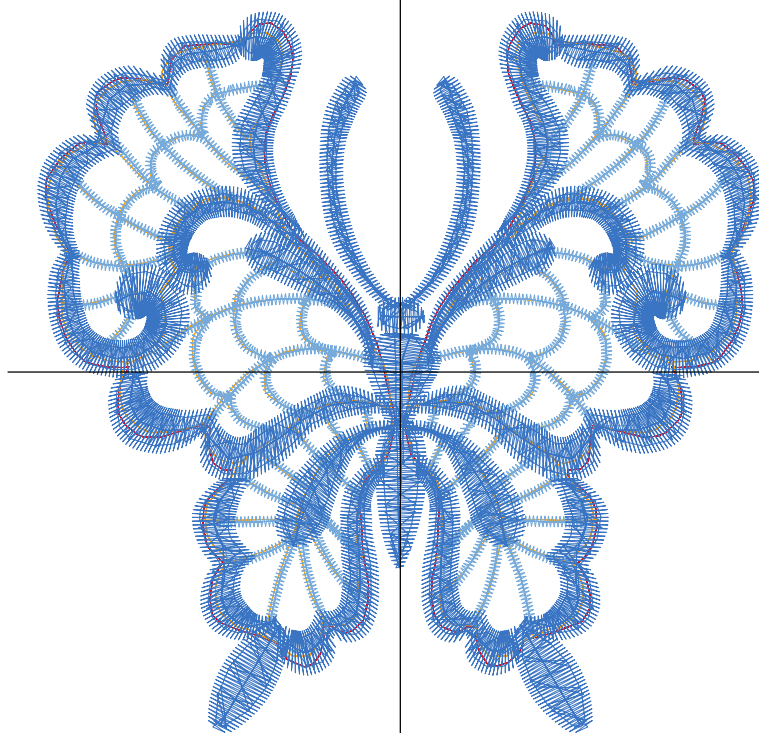

No.	Thread	Length(m)
1.	 Robison Anton Super Brite Poly.Jockey Red.5581	1.51
2.	 Robison Anton Super Brite Poly.Baltic Blue.5741	4.62
3.	 Robison Anton Super Brite Poly.Dancing Salmon.9073	10.34
4.	 Robison Anton Super Brite Poly.Melon.5594	24.31

ZOOM 100%

Color Sequence:

Th.1(Jockey Red.5581)  Th.2(Baltic Blue.5741)  Th.3(Dancing Salmo.9073)  Th.4(Melon.5594) 

Design Name: atwnls1477	Customer Name:	Machine Set: Default	
Size=96.0 mm x 95.4 mm (3.78 inch x 3.76 inch) Stitch No.=16044 ChangeColor No.=3 Trim No.=7			

No.	Thread	Length(m)
1.	 Robison Anton Super Brite Poly.Scarlet Flame.9020	2.19
2.	 Robison Anton Super Brite Poly.Yellow Mist.5709	4.32
3.	 Robison Anton Super Brite Poly.Tropic Blue.5734	8.92
4.	 Robison Anton Super Brite Poly.Copen.5545	22.51

ZOOM 100%

Color Sequence:

Design Name: atwnls1478	Customer Name:	Machine Set: Default	
Size=96.6 mm x 94.4 mm (3.80 inch x 3.72 inch) Stitch No.=13439 ChangeColor No.=3 Trim No.=1			

Design Note:

No.	Thread	Length(m)
1.	 Robison Anton Super Brite Poly.Jockey Red.5581	2.12
2.	 Robison Anton Super Brite Poly.Dark Teal.5809	3.83
3.	 Robison Anton Super Brite Poly.Cindy Purple.9088	7.53
4.	 Robison Anton Super Brite Poly.Iris.5588	20.67