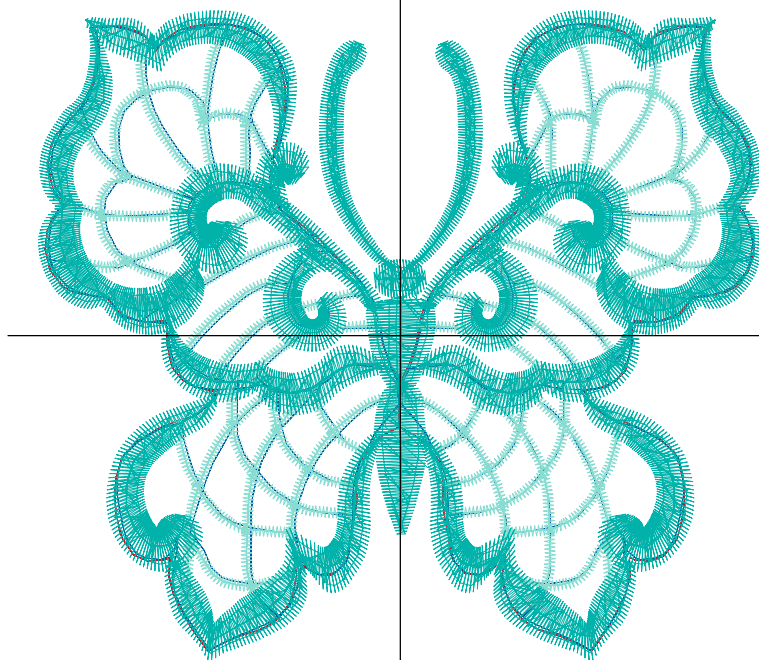

Design Name: atwnls1472	Customer Name:	Machine Set: Default	
Size=95.8 mm x 86.0 mm (3.77 inch x 3.39 inch) Stitch No.=15695 ChangeColor No.=3 Trim No.=5			

Design Note:

No.	Thread	Length(m)
1.	 Robison Anton Super Brite Poly.Scarlet Flame.9020	2.00
2.	 Robison Anton Super Brite Poly.Baltic Blue.5741	3.63
3.	 Robison Anton Super Brite Poly.Sea Mist.5693	9.30
4.	 Robison Anton Super Brite Poly.M.D. Green.5745	21.96

ZOOM 100%

Color Sequence:

Design Name: atwnls1473	Customer Name:	Machine Set: Default	
Size=98.8 mm x 95.9 mm (3.89 inch x 3.78 inch) Stitch No.=14491 ChangeColor No.=3 Trim No.=1			

Design Note:

No.	Thread	Length(m)
1.	 Robison Anton Super Brite Poly.Scarlet Flame.9020	0.71
2.	 Robison Anton Super Brite Poly.Baltic Blue.5741	3.48
3.	 Robison Anton Super Brite Poly.Dancing Salmon.9073	6.06
4.	 Robison Anton Super Brite Poly.Oriental Poppies.9058	22.54

ZOOM 100%

Color Sequence:

Th.1(Scarlet Flame.9020) Th.2(Baltic Blue.5741) Th.3(Dancing Salmon.9073) Th.4(Oriental Poppies.9058)

Design Name: atwnls1474	Customer Name:	Machine Set: Default	
Size=95.8 mm x 92.4 mm (3.77 inch x 3.64 inch) Stitch No.=16719 ChangeColor No.=3 Trim No.=11			

Design Note:

No.	Thread	Length(m)
1.	 Robison Anton Super Brite Poly.Scarlet Flame.9020	1.51
2.	 Robison Anton Super Brite Poly.M.D. Green.5745	5.01
3.	 Robison Anton Super Brite Poly.Temple Gold.9165	10.20
4.	 Robison Anton Super Brite Poly.Baltic Blue.5741	22.75