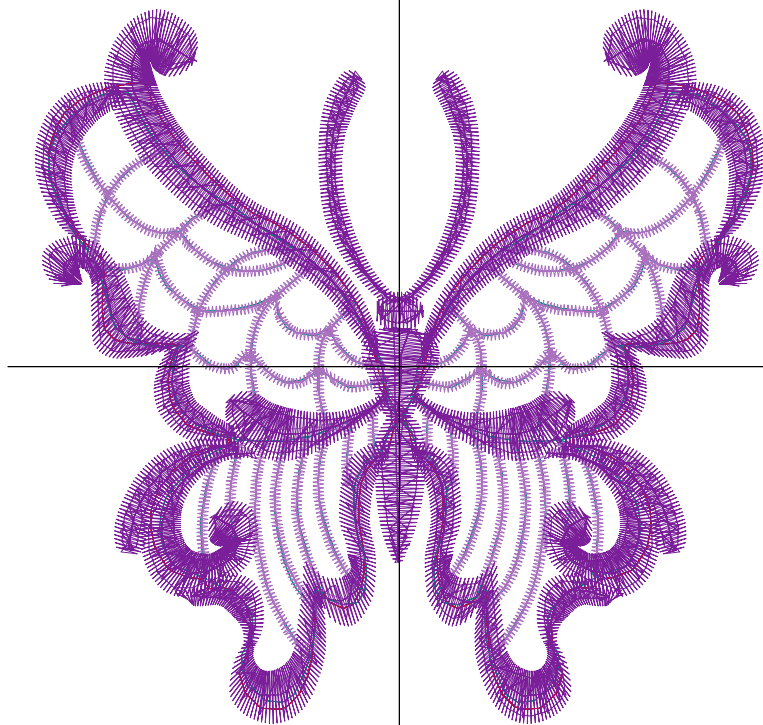

No.	Thread	Length(m)
1.	 Robison Anton Super Brite Poly.Scarlet Flame.9020	2.19
2.	 Robison Anton Super Brite Poly.Yellow Mist.5709	4.32
3.	 Robison Anton Super Brite Poly.Tropic Blue.5734	8.92
4.	 Robison Anton Super Brite Poly.Copen.5545	22.51

ZOOM 100%

Color Sequence:

Design Name: atwnls1478	Customer Name:	Machine Set: Default	
Size=96.6 mm x 94.4 mm (3.80 inch x 3.72 inch) Stitch No.=13439 ChangeColor No.=3 Trim No.=1			

Design Note:

No.	Thread	Length(m)
1.	 Robison Anton Super Brite Poly.Jockey Red.5581	2.12
2.	 Robison Anton Super Brite Poly.Dark Teal.5809	3.83
3.	 Robison Anton Super Brite Poly.Cindy Purple.9088	7.53
4.	 Robison Anton Super Brite Poly.Iris.5588	20.67

ZOOM 100%

Color Sequence:

Th.1(Jockey Red.5581)  Th.2(Dark Teal.5809)  Th.3(Cindy Purple.9088)  Th.4(Iris.5588) 

Design Name: atwnls1479	Customer Name:	Machine Set: Default	
Size=95.8 mm x 94.8 mm (3.77 inch x 3.73 inch) Stitch No.=14176 ChangeColor No.=3 Trim No.=2			