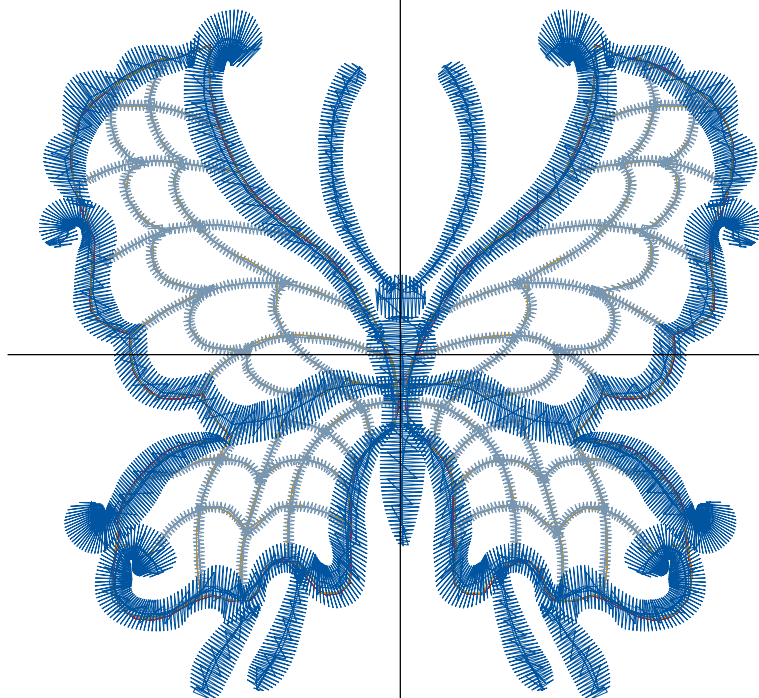

Design Note:

No.	Thread	Length(m)
1.	 Robison Anton Super Brite Poly.Jockey Red.5581	2.06
2.	 Robison Anton Super Brite Poly.Fleet Blue.5750	2.93
3.	 Robison Anton Super Brite Poly.Wild Pink.5559	7.89
4.	 Robison Anton Super Brite Poly.Horizon Pink.9168	23.31

ZOOM 100%

Color Sequence:

Design Name: atwnls1480	Customer Name:	Machine Set: Default	
Size=95.8 mm x 86.4 mm (3.77 inch x 3.40 inch) Stitch No.=14129 ChangeColor No.=3 Trim No.=7			

Design Note:

No.	Thread	Length(m)
1.	 Robison Anton Super Brite Poly.Jockey Red.5581	1.57
2.	 Robison Anton Super Brite Poly.Golden Chair.9050	4.09
3.	 Robison Anton Super Brite Poly.Heron Blue.5825	8.86
4.	 Robison Anton Super Brite Poly.Baltic Blue.5741	17.62

ZOOM 100%

Color Sequence:

Design Name: atwnls1481	Customer Name:	Machine Set: Default	
Size=95.6 mm x 91.2 mm (3.76 inch x 3.59 inch) Stitch No.=14029 ChangeColor No.=3 Trim No.=4			

Design Note:

No.	Thread	Length(m)
1.	 Robison Anton Super Brite Poly.Scarlet Flame.9020	1.83
2.	 Robison Anton Super Brite Poly.Sun Gold.5512	5.73
3.	 Robison Anton Super Brite Poly.Rockport Blue.5836	8.74
4.	 Robison Anton Super Brite Poly.Baltic Blue.5741	17.20

ZOOM 100%

Color Sequence:

Th.1(Scarlet Flame.9020) Th.2(Sun Gold.5512) Th.3(Rockport Blue.5836)Th.4(Baltic Blue.5741)