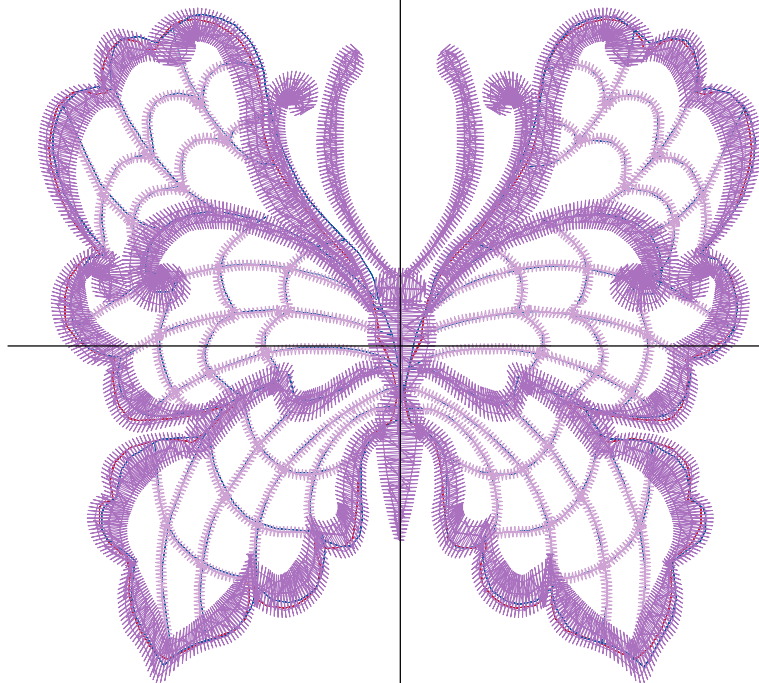

Design Note:

No.	Thread	Length(m)
1.	 Robison Anton Super Brite Poly.Scarlet Flame.9020	1.51
2.	 Robison Anton Super Brite Poly.M.D. Green.5745	5.01
3.	 Robison Anton Super Brite Poly.Temple Gold.9165	10.20
4.	 Robison Anton Super Brite Poly.Baltic Blue.5741	22.75

ZOOM 100%

Color Sequence:

Th.1(Scarlet Flame.9020) Th.2(M.D. Green.5745) Th.3(Temple Gold.9165) Th.4(Baltic Blue.5741)

Design Name: atwnls1475	Customer Name:	Machine Set: Default	
Size=95.8 mm x 89.3 mm (3.77 inch x 3.52 inch) Stitch No.=18260 ChangeColor No.=3 Trim No.=6			

Design Note:

No.	Thread	Length(m)
1.	 Robison Anton Super Brite Poly.Scarlet Flame.9020	1.60
2.	 Robison Anton Super Brite Poly.Baltic Blue.5741	4.12
3.	 Robison Anton Super Brite Poly.Tulip.5586	10.77
4.	 Robison Anton Super Brite Poly.Cindy Purple.9088	21.73

ZOOM 100%

Color Sequence:

Th.1(Scarlet Flame.9020) Th.2,3,4(Baltic Blue.5741) Th.5(Tulip.5586) Th.6(Cindy Purple.9088)

Design Name: atwnls1476	Customer Name:	Machine Set: Default	
Size=96.2 mm x 91.0 mm (3.79 inch x 3.58 inch) Stitch No.=16820 ChangeColor No.=3 Trim No.=3			