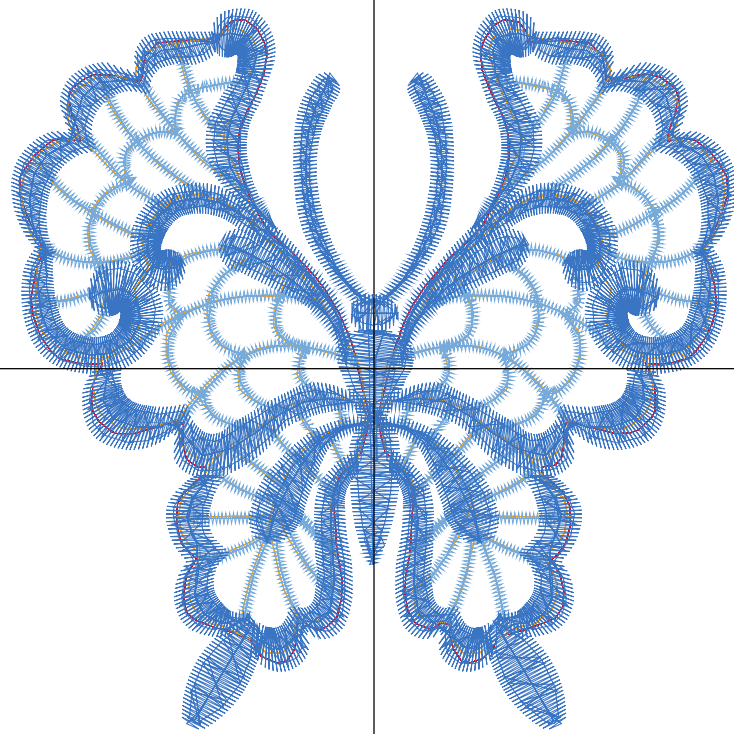

No.	Thread	Length(m)
1.	 Robison Anton Super Brite Poly.Jockey Red.5581	1.51
2.	 Robison Anton Super Brite Poly.Baltic Blue.5741	4.62
3.	 Robison Anton Super Brite Poly.Dancing Salmon.9073	10.34
4.	 Robison Anton Super Brite Poly.Melon.5594	24.31

ZOOM 100%

Color Sequence:

Th.1(Jockey Red.5581)  Th.2(Baltic Blue.5741)  Th.3(Dancing Salmo.9073)  Th.4(Melon.5594) 

Design Name: atwnls1477	Customer Name:	Machine Set: Default	
Size=96.0 mm x 95.4 mm (3.78 inch x 3.76 inch) Stitch No.=16044 ChangeColor No.=3 Trim No.=7			

No.	Thread	Length(m)
1.	 Robison Anton Super Brite Poly.Scarlet Flame.9020	2.19
2.	 Robison Anton Super Brite Poly.Yellow Mist.5709	4.32
3.	 Robison Anton Super Brite Poly.Tropic Blue.5734	8.92
4.	 Robison Anton Super Brite Poly.Copen.5545	22.51

ZOOM 100%

Color Sequence:

Design Name: atwnls1478	Customer Name:	Machine Set: Default	
Size=96.6 mm x 94.4 mm (3.80 inch x 3.72 inch) Stitch No.=13439 ChangeColor No.=3 Trim No.=1			

Design Note:

No.	Thread	Length(m)
1.	 Robison Anton Super Brite Poly.Jockey Red.5581	2.12
2.	 Robison Anton Super Brite Poly.Dark Teal.5809	3.83
3.	 Robison Anton Super Brite Poly.Cindy Purple.9088	7.53
4.	 Robison Anton Super Brite Poly.Iris.5588	20.67