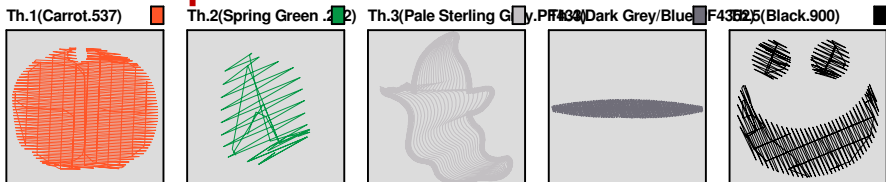

<b>Design Name:</b> atwjt0400	<b>Customer Name:</b>	<b>Machine Set:</b> Default	
<b>Size=93.9 mm x 88.8 mm (3.70 inch x 3.50 inch) Stitch No.=7242 ChangeColor No.=9 Trim No.=14</b>			

**Design Note:**

No.	Thread	Length(m)
1.	Floriani Polyester.Pale Sterling Grey.PF433	4.20
2.	Floriani Polyester.Scarlet.190	0.18
3.	Floriani Polyester.Dark Blue.308	0.21
4.	Floriani Polyester.Black.900	9.02
5.	Floriani Polyester.Scarlet.190	1.44
6.	Floriani Polyester.Deep Violet Purple.K38	1.19
7.	Floriani Polyester.Blueberry.367	0.54
8.	Floriani Polyester.Starlight Blue.364	0.69
9.	Floriani Polyester.Black.900	0.21
10.	Floriani Polyester.Off White.730	0.01

ZOOM 100%

**Color Sequence:**

Th.1(Pale Sterling Grey.PF433) Th.2(Scarlet.190) Th.3(Dark Blue.308) Th.4(Black.900) Th.5(Scarlet.190) Th.6(Deep Violet Purple.K38) Th.7(Blueberry.367) Th.8(Starlight Blue.364)

Th.9(Black.900) Th.10(Off White.730)

Design Name: atwjtl0401	Customer Name:	Machine Set: Default	
Size=84.5 mm x 96.9 mm (3.33 inch x 3.81 inch) Stitch No.=6793 ChangeColor No.=4 Trim No.=3			

Design Note:

ZOOM 100%

Color Sequence:

Design Name: atwjt0402	Customer Name:	Machine Set: Default	
Size=71.7 mm x 96.5 mm (2.82 inch x 3.80 inch) Stitch No.=8704 ChangeColor No.=8 Trim No.=25			

No.	Thread	Length(m)
1.	Floriani Polyester.Scarlet.190	0.24
2.	Floriani Polyester.Dark Blue.308	0.24
3.	Floriani Polyester.Carrot.537	4.10
4.	Floriani Polyester.Black.900	7.60
5.	Floriani Polyester.Old Gold.563	1.41
6.	Floriani Polyester.Medium Green.264	1.39
7.	Floriani Polyester.Charcoal.PF4613	3.62
8.	Floriani Polyester.Hot Pink.127	0.80
9.	Floriani Polyester.Black.900	0.38