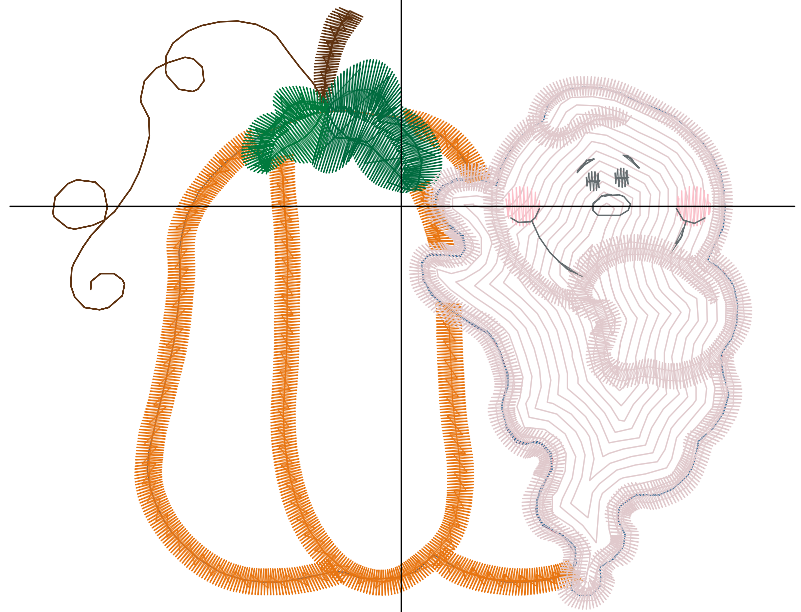

Design Name: atwdd-0167	Customer Name:	Machine Set: Default	
Size=92.20 mm x 85.40 mm	Stitch No.=6343	ChangeColor No.=10	Trim No.=8

No.	Thread	Length(m)
1.	 Robison Anton Super Brite Poly.Hollyhock Red.9006	0.25
2.	 Robison Anton Super Brite Poly.Blue.5520	0.25
3.	 Robison Anton Super Brite Poly.Hollyhock Red.9006	0.28
4.	 Robison Anton Super Brite Poly.Blue.5520	0.56
5.	 Robison Anton Super Brite Poly.Hi Ho Silver.9082	6.28
6.	 Robison Anton Super Brite Poly.Golden Poppy.5630	5.09
7.	 Robison Anton Super Brite Poly.Dark Green.5508	1.20
8.	 Robison Anton Super Brite Poly.Light Kelly.7710	0.70
9.	 Robison Anton Super Brite Poly.Hi Ho Silver.9082	3.26
10.	 Robison Anton Super Brite Poly.Pink.5523	0.25
11.	 Robison Anton Super Brite Poly.Metal.5707	0.29

ZOOM 100%

## Color Sequence:

Design Name: atwdd-0168	Customer Name:	Machine Set: Default	
Size=92.50 mm x 79.60 mm	Stitch No.=6109	ChangeColor No.=11	Trim No.=8

No.	Thread	Length(m)
1.	Robison Anton Super Brite Poly.Hollyhock Red.9006	0.23
2.	Robison Anton Super Brite Poly.Blue.5520	0.23
3.	Robison Anton Super Brite Poly.Hollyhock Red.9006	0.20
4.	Robison Anton Super Brite Poly.Blue.5520	0.39
5.	Robison Anton Super Brite Poly.Hi Ho Silver.9082	2.83
6.	Robison Anton Super Brite Poly.Golden Poppy.5630	4.95
7.	Robison Anton Super Brite Poly.Sonesta Brown.9156	0.74
8.	Robison Anton Super Brite Poly.Dark Green.5508	1.41
9.	Robison Anton Super Brite Poly.Light Kelly.7710	0.70
10.	Robison Anton Super Brite Poly.Pink.5523	0.18
11.	Robison Anton Super Brite Poly.Metal.5707	0.19
12.	Robison Anton Super Brite Poly.Hi Ho Silver.9082	5.22

## Color Sequence:

Design Name: atwdd-0164	Customer Name:	Machine Set: Default	
Size=78.10 mm x 92.80 mm	Stitch No.=6423	ChangeColor No.=10	Trim No.=9

Design Note: Hollyhock red indicates placement line for fabric, blue is tackdown line.