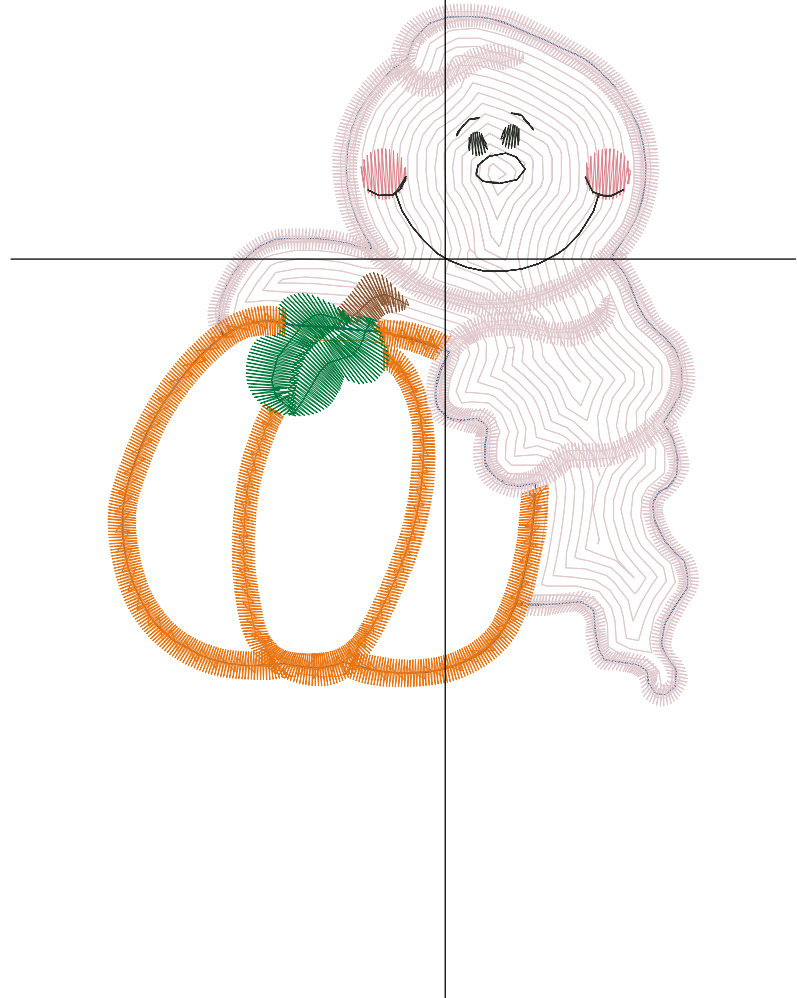

Design Name: atwdd-0164	Customer Name:	Machine Set: Default	
Size=78.10 mm x 92.80 mm	Stitch No.=6423	ChangeColor No.=10	Trim No.=9

Design Note: Hollyhock red indicates placement line for fabric, blue is tackdown line.

No.	Thread	Length(m)
1.	Robison Anton Super Brite Poly.Hollyhock Red.9006	0.18
2.	Robison Anton Super Brite Poly.Blue.5520	0.18
3.	Robison Anton Super Brite Poly.Hollyhock Red.9006	0.30
4.	Robison Anton Super Brite Poly.Blue.5520	0.58
5.	Robison Anton Super Brite Poly.Hi Ho Silver.9082	5.88
6.	Robison Anton Super Brite Poly.Sunburst.9008	4.62
7.	Robison Anton Super Brite Poly.Light Cocoa.5778	0.23
8.	Robison Anton Super Brite Poly.Light Kelly.7710	1.22
9.	Robison Anton Super Brite Poly.Hi Ho Silver.9082	4.14
10.	Robison Anton Super Brite Poly.Pink Pompas.9025	0.29
11.	Robison Anton Super Brite Poly.Black Chrome.5841	0.45

ZOOM 100%