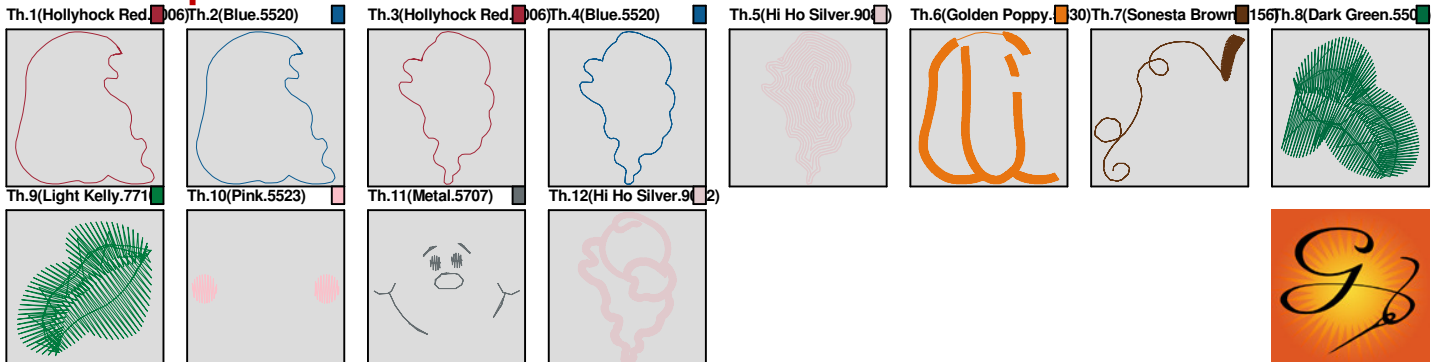

## Color Sequence:

Design Name: atwdd-0168	Customer Name:	Machine Set: Default	
Size=92.50 mm x 79.60 mm	Stitch No.=6109	ChangeColor No.=11	Trim No.=8

No.	Thread	Length(m)
1.	Robison Anton Super Brite Poly.Hollyhock Red.9006	0.23
2.	Robison Anton Super Brite Poly.Blue.5520	0.23
3.	Robison Anton Super Brite Poly.Hollyhock Red.9006	0.20
4.	Robison Anton Super Brite Poly.Blue.5520	0.39
5.	Robison Anton Super Brite Poly.Hi Ho Silver.9082	2.83
6.	Robison Anton Super Brite Poly.Golden Poppy.5630	4.95
7.	Robison Anton Super Brite Poly.Sonesta Brown.9156	0.74
8.	Robison Anton Super Brite Poly.Dark Green.5508	1.41
9.	Robison Anton Super Brite Poly.Light Kelly.7710	0.70
10.	Robison Anton Super Brite Poly.Pink.5523	0.18
11.	Robison Anton Super Brite Poly.Metal.5707	0.19
12.	Robison Anton Super Brite Poly.Hi Ho Silver.9082	5.22

## Color Sequence:

Design Name: atwdd-0164	Customer Name:	Machine Set: Default	
Size=78.10 mm x 92.80 mm	Stitch No.=6423	ChangeColor No.=10	Trim No.=9

Design Note: Hollyhock red indicates placement line for fabric, blue is tackdown line.