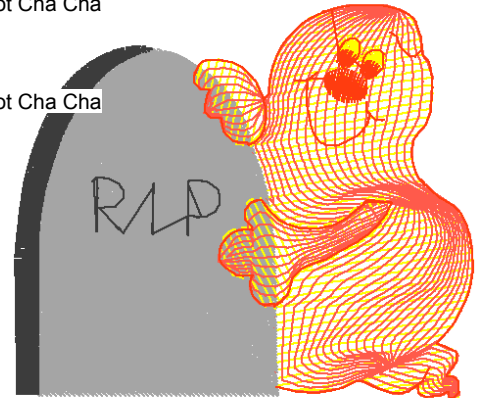

ATWLM0442.pes

Y:\Documents\1 ATW designs to digitize\Ghosts - Halloween\pes\
3 (5/8)" x 3 (1/8)" + 4 Trims
10023 stitches : 7 colors

- Yellow
- RA Poly 9159 Hot Cha Cha
- Silver
- Dark Gray
- Yellow
- RA Poly 9159 Hot Cha Cha
- Vermillion