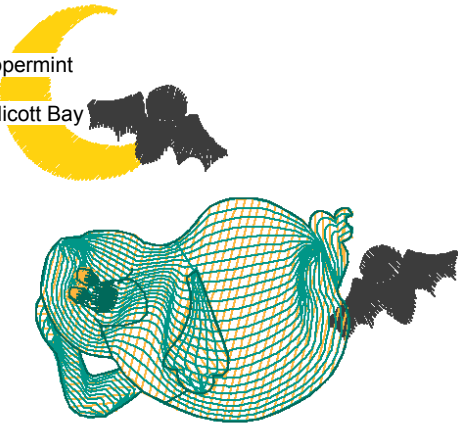

ATWLM0441.pes

Y:\Documents\1 ATW designs to digitize\Ghosts - Halloween\pes\
3 (5/8)" x 3 (5/16)" + 2 Trims
6090 stitches : 6 colors

- Harvest Gold
- Dark Gray
- Orange
- RA Poly 5690 Peppermint
- Orange
- RA Poly 9145 Endicott Bay