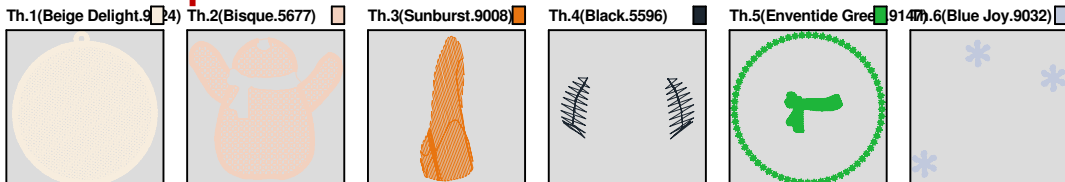

Design Name: atwnls1257-5x7	Customer Name:	Machine Set: Default	
Size=113.00 mm x 120.20 mm	Stitch No.=22766	ChangeColor No.=6	Trim No.=6

**Design Note:**

No.	Thread	Length(m)
1.	 Robison Anton Super Brite Poly.Beige Delight.9024	24.95
2.	 Robison Anton Super Brite Poly.Bisque.5677	14.04
3.	 Robison Anton Super Brite Poly.Blue Joy.9032	0.17
4.	 Robison Anton Super Brite Poly.Enventide Green.9147	4.12
5.	 Robison Anton Super Brite Poly.Emerald.5514	4.64
6.	 Robison Anton Super Brite Poly.Sunburst.9008	0.54
7.	 Robison Anton Super Brite Poly.Black.5596	0.12

ZOOM 92%

**Color Sequence:**

Design Name: atwnls1258-5x7	Customer Name:	Machine Set: Default	
Size=113.00 mm x 120.20 mm	Stitch No.=22723	ChangeColor No.=5	Trim No.=7

**Design Note:**

No.	Thread	Length(m)
1.	 Robison Anton Super Brite Poly.Beige Delight.9024	25.11
2.	 Robison Anton Super Brite Poly.Bisque.5677	12.72
3.	 Robison Anton Super Brite Poly.Sunburst.9008	0.63
4.	 Robison Anton Super Brite Poly.Black.5596	0.10
5.	 Robison Anton Super Brite Poly.Enventide Green.9147	7.64
6.	 Robison Anton Super Brite Poly.Blue Joy.9032	1.79

ZOOM 92%

**Color Sequence:**

Design Name: atwnls1259-5x7	Date: 2018-07-19 17:24:49	Customer Name:	Machine Set: Default
Size=113.00 mm x 120.20 mm	Stitch No.=23392	ChangeColor No.=6	Trim No.=12

**Design Note:**

ZOOM 92%

**Color Sequence:**

Th.1(Beige Delight.9024) Th.2(Bisque.5677) Th.3(Sunburst.9008) Th.4(Amanda Lavender.9048) Th.5(Wild Pink.5559) Th.6(Black.5596) Th.7(Scarlet Flame.9020)

Design Name: atwnls1260-5x7	Customer Name:	Machine Set: Default	
Size=113.00 mm x 120.30 mm	Stitch No.=22417	ChangeColor No.=8	Trim No.=8