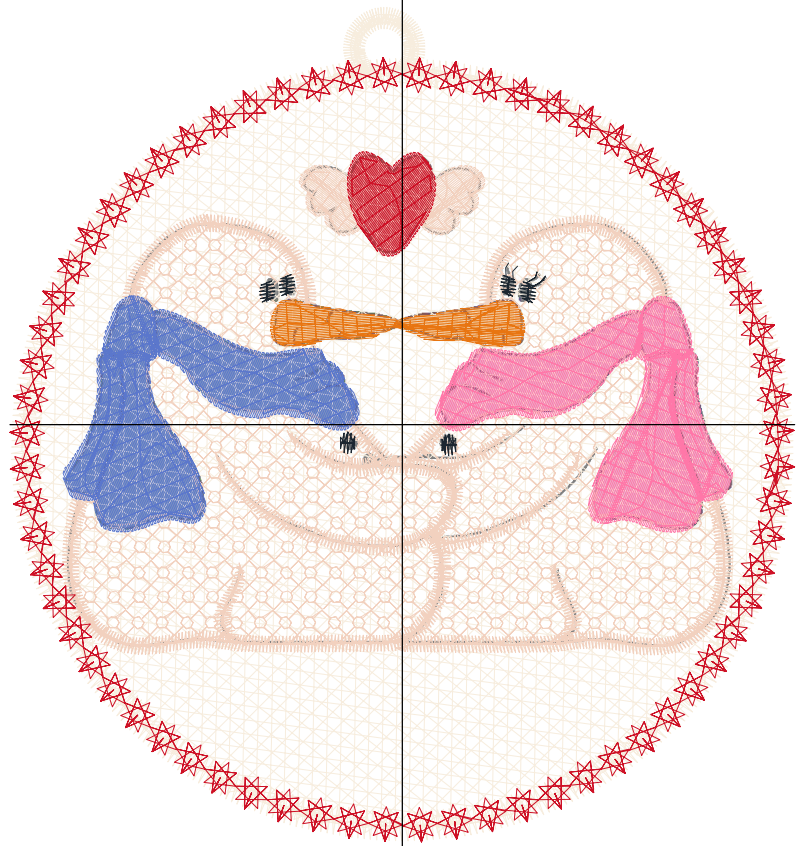

ZOOM 92%

**Color Sequence:**

Design Name: atwnls1258-5x7	Customer Name:	Machine Set: Default	
Size=113.00 mm x 120.20 mm	Stitch No.=22723	ChangeColor No.=5	Trim No.=7

**Design Note:**

No.	Thread	Length(m)
1.	 Robison Anton Super Brite Poly.Beige Delight.9024	25.11
2.	 Robison Anton Super Brite Poly.Bisque.5677	12.72
3.	 Robison Anton Super Brite Poly.Sunburst.9008	0.63
4.	 Robison Anton Super Brite Poly.Black.5596	0.10
5.	 Robison Anton Super Brite Poly.Enventide Green.9147	7.64
6.	 Robison Anton Super Brite Poly.Blue Joy.9032	1.79

ZOOM 92%

**Color Sequence:**

Design Name: atwnls1259-5x7	Date: 2018-07-19 17:24:49	Customer Name:	Machine Set: Default
Size=113.00 mm x 120.20 mm	Stitch No.=23392	ChangeColor No.=6	Trim No.=12

**Design Note:**

No.	Thread	Length(m)
1.	 Robison Anton Super Brite Poly.Beige Delight.9024	25.00
2.	 Robison Anton Super Brite Poly.Bisque.5677	13.26
3.	 Robison Anton Super Brite Poly.Sunburst.9008	0.97
4.	 Robison Anton Super Brite Poly.Amanda Lavender.9048	3.45
5.	 Robison Anton Super Brite Poly.Wild Pink.5559	3.53
6.	 Robison Anton Super Brite Poly.Black.5596	0.23
7.	 Robison Anton Super Brite Poly.Scarlet Flame.9020	5.22

ZOOM 92%

**Color Sequence:**

Th.1(Beige Delight.9024) Th.2(Bisque.5677) Th.3(Sunburst.9008) Th.4(Amanda Lavender.9048) Th.5(Wild Pink.5559) Th.6(Black.5596) Th.7(Scarlet Flame.9020)

Design Name: atwnls1260-5x7	Customer Name:	Machine Set: Default	
Size=113.00 mm x 120.30 mm	Stitch No.=22417	ChangeColor No.=8	Trim No.=8