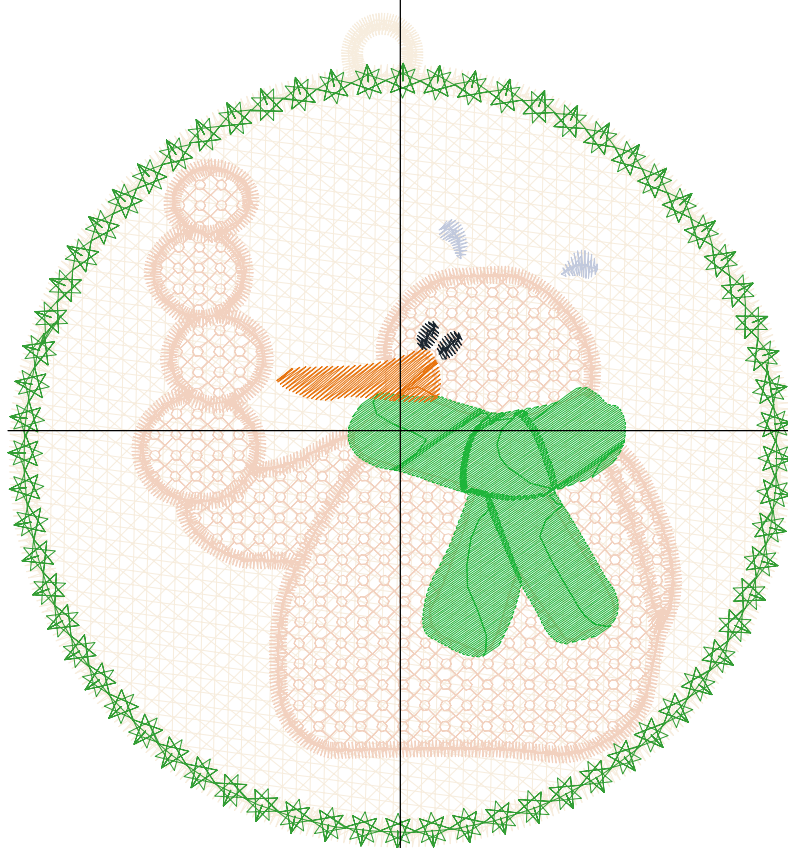

Design Name: atwnls1257-5x7	Customer Name:	Machine Set: Default	
Size=113.00 mm x 120.20 mm	Stitch No.=22766	ChangeColor No.=6	Trim No.=6

**Design Note:**

No.	Thread	Length(m)
1.	 Robison Anton Super Brite Poly.Beige Delight.9024	24.95
2.	 Robison Anton Super Brite Poly.Bisque.5677	14.04
3.	 Robison Anton Super Brite Poly.Blue Joy.9032	0.17
4.	 Robison Anton Super Brite Poly.Enventide Green.9147	4.12
5.	 Robison Anton Super Brite Poly.Emerald.5514	4.64
6.	 Robison Anton Super Brite Poly.Sunburst.9008	0.54
7.	 Robison Anton Super Brite Poly.Black.5596	0.12

ZOOM 92%

**Color Sequence:**

Design Name: atwnls1258-5x7	Customer Name:	Machine Set: Default	
Size=113.00 mm x 120.20 mm	Stitch No.=22723	ChangeColor No.=5	Trim No.=7

**Design Note:**

No.	Thread	Length(m)
1.	 Robison Anton Super Brite Poly.Beige Delight.9024	25.11
2.	 Robison Anton Super Brite Poly.Bisque.5677	12.72
3.	 Robison Anton Super Brite Poly.Sunburst.9008	0.63
4.	 Robison Anton Super Brite Poly.Black.5596	0.10
5.	 Robison Anton Super Brite Poly.Enventide Green.9147	7.64
6.	 Robison Anton Super Brite Poly.Blue Joy.9032	1.79

ZOOM 92%

**Color Sequence:**

Design Name: atwnls1259-5x7	Date: 2018-07-19 17:24:49	Customer Name:	Machine Set: Default
Size=113.00 mm x 120.20 mm	Stitch No.=23392	ChangeColor No.=6	Trim No.=12

**Design Note:**

ZOOM 92%

**Color Sequence:**

Th.1(Beige Delight.9024) Th.2(Bisque.5677) Th.3(Sunburst.9008) Th.4(Amanda Lavender.9048) Th.5(Wild Pink.5559) Th.6(Black.5596) Th.7(Scarlet Flame.9020)

Design Name: atwnls1260-5x7	Customer Name:	Machine Set: Default	
Size=113.00 mm x 120.30 mm	Stitch No.=22417	ChangeColor No.=8	Trim No.=8