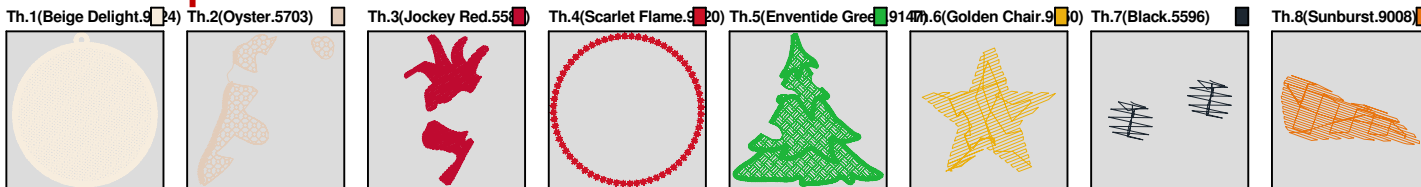

No.	Thread	Length(m)
1.	 Robison Anton Super Brite Poly.Beige Delight.9024	25.00
2.	 Robison Anton Super Brite Poly.Bisque.5677	13.26
3.	 Robison Anton Super Brite Poly.Sunburst.9008	0.97
4.	 Robison Anton Super Brite Poly.Amanda Lavender.9048	3.45
5.	 Robison Anton Super Brite Poly.Wild Pink.5559	3.53
6.	 Robison Anton Super Brite Poly.Black.5596	0.23
7.	 Robison Anton Super Brite Poly.Scarlet Flame.9020	5.22

ZOOM 92%

**Color Sequence:**

Th.1(Beige Delight.9024) Th.2(Bisque.5677) Th.3(Sunburst.9008) Th.4(Amanda Lavender.9048) Th.5(Wild Pink.5559) Th.6(Black.5596) Th.7(Scarlet Flame.9020)

Design Name: atwnls1260-5x7	Customer Name:	Machine Set: Default	
Size=113.00 mm x 120.30 mm	Stitch No.=22417	ChangeColor No.=8	Trim No.=8

**Design Note:**

No.	Thread	Length(m)
1.	 Robison Anton Super Brite Poly.Beige Delight.9024	25.11
2.	 Robison Anton Super Brite Poly.Oyster.5703	1.87
3.	 Robison Anton Super Brite Poly.Jockey Red.5581	1.94
4.	 Robison Anton Super Brite Poly.Scarlet Flame.9020	4.76
5.	 Robison Anton Super Brite Poly.Enventide Green.9147	13.62
6.	 Robison Anton Super Brite Poly.Golden Chair.9050	0.28
7.	 Robison Anton Super Brite Poly.Black.5596	0.06
8.	 Robison Anton Super Brite Poly.Sunburst.9008	0.36
9.	 Robison Anton Super Brite Poly.Oyster.5703	0.62

ZOOM 92%

**Color Sequence:**

<b>Design Name:</b> atwnls1261-5x7	<b>Customer Name:</b>	<b>Machine Set:</b> Default	
<b>Size:</b> 113.00 mm x 120.20 mm	<b>Stitch No.:</b> 22557	<b>ChangeColor No.:</b> 8	<b>Trim No.:</b> 10