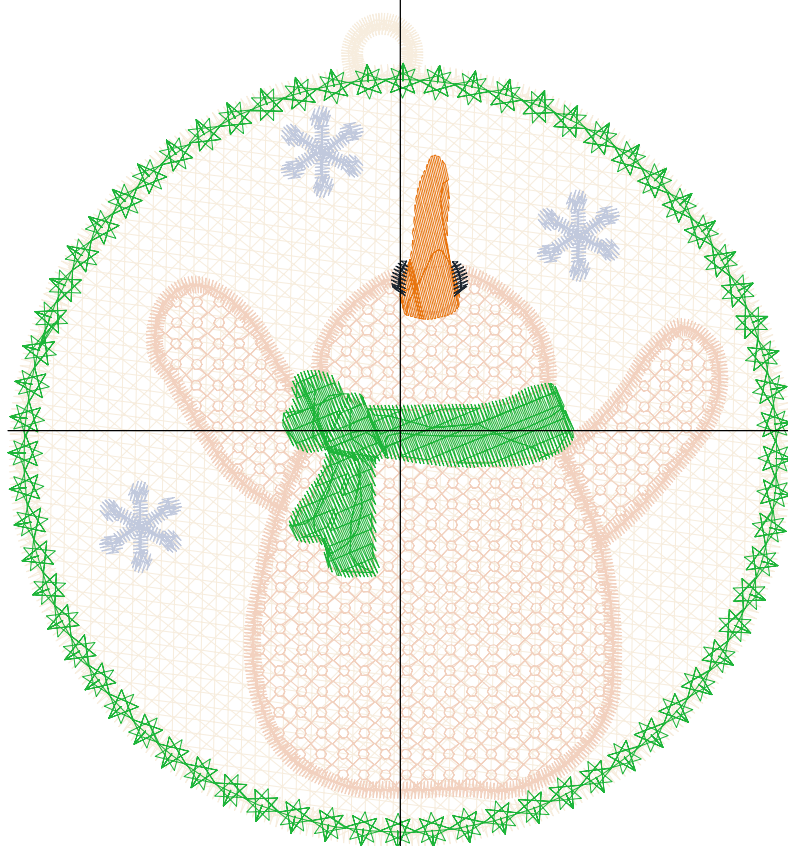

Design Name: atwnls1257-5x7	Customer Name:	Machine Set: Default	
Size=113.00 mm x 120.20 mm	Stitch No.=22766	ChangeColor No.=6	Trim No.=6

**Design Note:**

No.	Thread	Length(m)
1.	 Robison Anton Super Brite Poly.Beige Delight.9024	24.95
2.	 Robison Anton Super Brite Poly.Bisque.5677	14.04
3.	 Robison Anton Super Brite Poly.Blue Joy.9032	0.17
4.	 Robison Anton Super Brite Poly.Enventide Green.9147	4.12
5.	 Robison Anton Super Brite Poly.Emerald.5514	4.64
6.	 Robison Anton Super Brite Poly.Sunburst.9008	0.54
7.	 Robison Anton Super Brite Poly.Black.5596	0.12

ZOOM 92%

**Color Sequence:**

Design Name: atwnls1258-5x7	Customer Name:	Machine Set: Default	
Size=113.00 mm x 120.20 mm	Stitch No.=22723	ChangeColor No.=5	Trim No.=7

**Design Note:**

No.	Thread	Length(m)
1.	 Robison Anton Super Brite Poly.Beige Delight.9024	25.11
2.	 Robison Anton Super Brite Poly.Bisque.5677	12.72
3.	 Robison Anton Super Brite Poly.Sunburst.9008	0.63
4.	 Robison Anton Super Brite Poly.Black.5596	0.10
5.	 Robison Anton Super Brite Poly.Enventide Green.9147	7.64
6.	 Robison Anton Super Brite Poly.Blue Joy.9032	1.79

ZOOM 92%

**Color Sequence:**

Design Name: atwnls1259-5x7	Date: 2018-07-19 17:24:49	Customer Name:	Machine Set: Default
Size=113.00 mm x 120.20 mm	Stitch No.=23392	ChangeColor No.=6	Trim No.=12

**Design Note:**

ZOOM 92%

**Color Sequence:**

Th.1(Beige Delight.9024) Th.2(Bisque.5677) Th.3(Sunburst.9008) Th.4(Amanda Lavender.9048) Th.5(Wild Pink.5559) Th.6(Black.5596) Th.7(Scarlet Flame.9020)

Design Name: atwnls1260-5x7	Customer Name:	Machine Set: Default	
Size=113.00 mm x 120.30 mm	Stitch No.=22417	ChangeColor No.=8	Trim No.=8