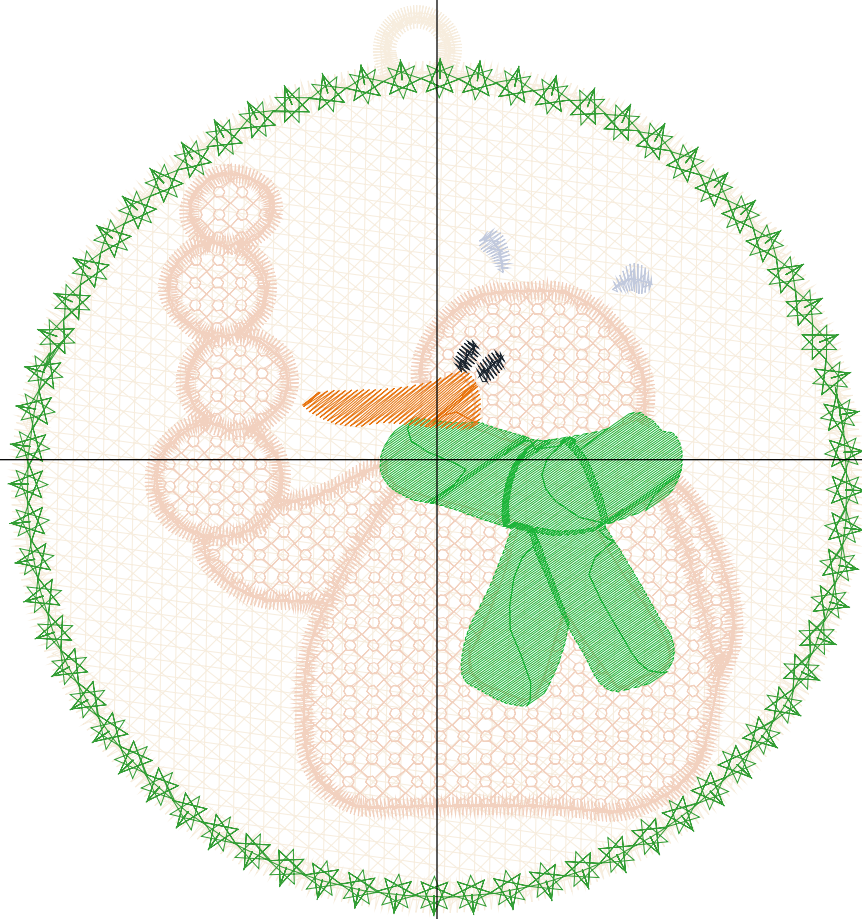

Design Name: atwnls1257-5x7	Customer Name:	Machine Set: Default	
Size=113.00 mm x 120.20 mm	Stitch No.=22766	ChangeColor No.=6	Trim No.=6

**Design Note:**

No.	Thread	Length(m)
1.	 Robison Anton Super Brite Poly.Beige Delight.9024	24.95
2.	 Robison Anton Super Brite Poly.Bisque.5677	14.04
3.	 Robison Anton Super Brite Poly.Blue Joy.9032	0.17
4.	 Robison Anton Super Brite Poly.Enventide Green.9147	4.12
5.	 Robison Anton Super Brite Poly.Emerald.5514	4.64
6.	 Robison Anton Super Brite Poly.Sunburst.9008	0.54
7.	 Robison Anton Super Brite Poly.Black.5596	0.12

ZOOM 92%

**Color Sequence:**

Design Name: atwnls1258-5x7	Customer Name:	Machine Set: Default	
Size=113.00 mm x 120.20 mm	Stitch No.=22723	ChangeColor No.=5	Trim No.=7

**Design Note:**

No.	Thread	Length(m)
1.	 Robison Anton Super Brite Poly.Beige Delight.9024	25.11
2.	 Robison Anton Super Brite Poly.Bisque.5677	12.72
3.	 Robison Anton Super Brite Poly.Sunburst.9008	0.63
4.	 Robison Anton Super Brite Poly.Black.5596	0.10
5.	 Robison Anton Super Brite Poly.Enventide Green.9147	7.64
6.	 Robison Anton Super Brite Poly.Blue Joy.9032	1.79

ZOOM 92%

**Color Sequence:**

Design Name: atwnls1259-5x7	Date: 2018-07-19 17:24:49	Customer Name:	Machine Set: Default
Size=113.00 mm x 120.20 mm	Stitch No.=23392	ChangeColor No.=6	Trim No.=12

**Design Note:**

ZOOM 92%

**Color Sequence:**

Th.1(Beige Delight.9024) Th.2(Bisque.5677) Th.3(Sunburst.9008) Th.4(Amanda Lavender.9048) Th.5(Wild Pink.5559) Th.6(Black.5596) Th.7(Scarlet Flame.9020)

Design Name: atwnls1260-5x7	Customer Name:	Machine Set: Default	
Size=113.00 mm x 120.30 mm	Stitch No.=22417	ChangeColor No.=8	Trim No.=8