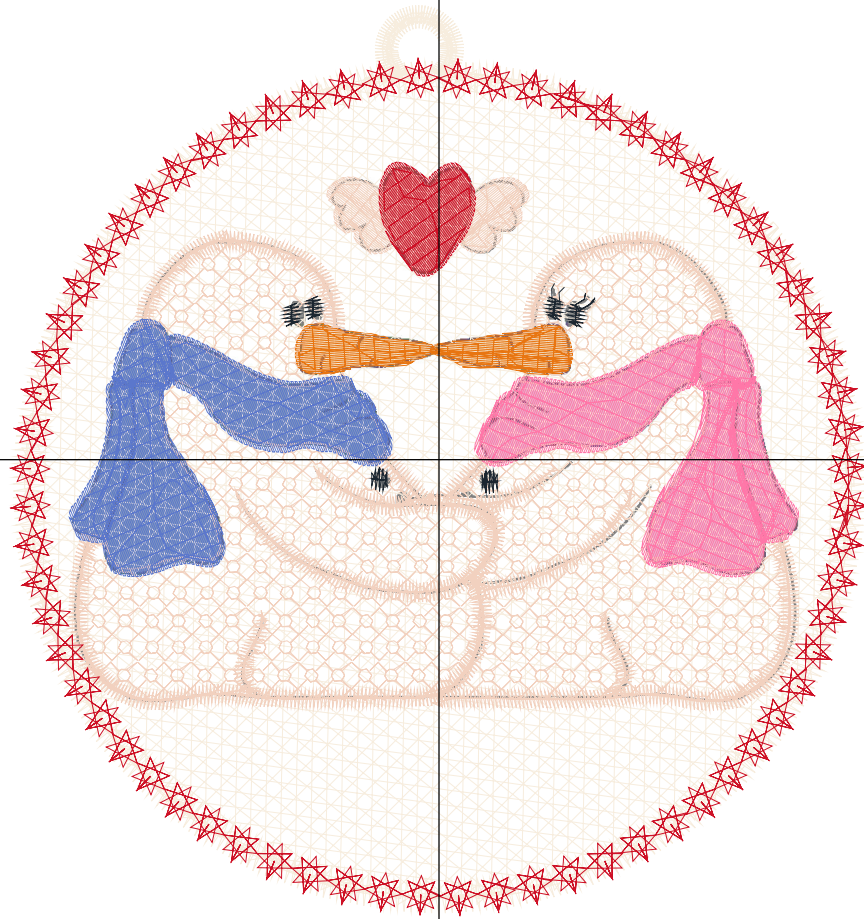

ZOOM 92%

**Color Sequence:**

Design Name: atwnls1258-5x7	Customer Name:	Machine Set: Default	
Size=113.00 mm x 120.20 mm	Stitch No.=22723	ChangeColor No.=5	Trim No.=7

**Design Note:**

No.	Thread	Length(m)
1.	 Robison Anton Super Brite Poly.Beige Delight.9024	25.11
2.	 Robison Anton Super Brite Poly.Bisque.5677	12.72
3.	 Robison Anton Super Brite Poly.Sunburst.9008	0.63
4.	 Robison Anton Super Brite Poly.Black.5596	0.10
5.	 Robison Anton Super Brite Poly.Enventide Green.9147	7.64
6.	 Robison Anton Super Brite Poly.Blue Joy.9032	1.79

ZOOM 92%

**Color Sequence:**

Design Name: atwnls1259-5x7	Date: 2018-07-19 17:24:49	Customer Name:	Machine Set: Default
Size=113.00 mm x 120.20 mm	Stitch No.=23392	ChangeColor No.=6	Trim No.=12

**Design Note:**

No.	Thread	Length(m)
1.	 Robison Anton Super Brite Poly.Beige Delight.9024	25.00
2.	 Robison Anton Super Brite Poly.Bisque.5677	13.26
3.	 Robison Anton Super Brite Poly.Sunburst.9008	0.97
4.	 Robison Anton Super Brite Poly.Amanda Lavender.9048	3.45
5.	 Robison Anton Super Brite Poly.Wild Pink.5559	3.53
6.	 Robison Anton Super Brite Poly.Black.5596	0.23
7.	 Robison Anton Super Brite Poly.Scarlet Flame.9020	5.22

ZOOM 92%

**Color Sequence:**

Th.1(Beige Delight.9024) Th.2(Bisque.5677) Th.3(Sunburst.9008) Th.4(Amanda Lavender.9048) Th.5(Wild Pink.5559) Th.6(Black.5596) Th.7(Scarlet Flame.9020)

Design Name: atwnls1260-5x7	Customer Name:	Machine Set: Default	
Size=113.00 mm x 120.30 mm	Stitch No.=22417	ChangeColor No.=8	Trim No.=8