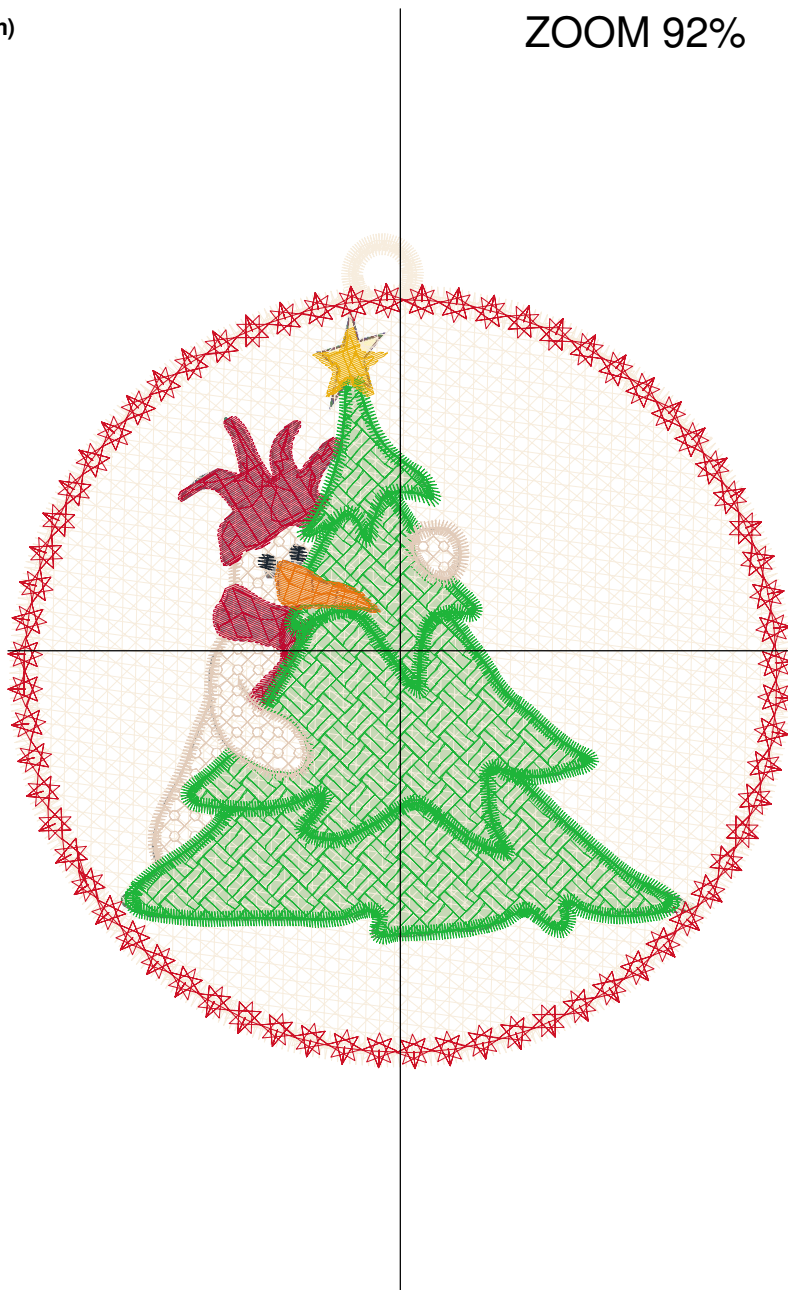

No.	Thread	Length(m)
1.	 Robison Anton Super Brite Poly.Beige Delight.9024	25.00
2.	 Robison Anton Super Brite Poly.Bisque.5677	13.26
3.	 Robison Anton Super Brite Poly.Sunburst.9008	0.97
4.	 Robison Anton Super Brite Poly.Amanda Lavender.9048	3.45
5.	 Robison Anton Super Brite Poly.Wild Pink.5559	3.53
6.	 Robison Anton Super Brite Poly.Black.5596	0.23
7.	 Robison Anton Super Brite Poly.Scarlet Flame.9020	5.22

ZOOM 92%

**Color Sequence:**

Th.1(Beige Delight.9024) Th.2(Bisque.5677) Th.3(Sunburst.9008) Th.4(Amanda Lavender.9048) Th.5(Wild Pink.5559) Th.6(Black.5596) Th.7(Scarlet Flame.9020)

Design Name: atwnls1260-5x7	Customer Name:	Machine Set: Default	
Size=113.00 mm x 120.30 mm	Stitch No.=22417	ChangeColor No.=8	Trim No.=8

**Design Note:**

No.	Thread	Length(m)
1.	 Robison Anton Super Brite Poly.Beige Delight.9024	25.11
2.	 Robison Anton Super Brite Poly.Oyster.5703	1.87
3.	 Robison Anton Super Brite Poly.Jockey Red.5581	1.94
4.	 Robison Anton Super Brite Poly.Scarlet Flame.9020	4.76
5.	 Robison Anton Super Brite Poly.Enventide Green.9147	13.62
6.	 Robison Anton Super Brite Poly.Golden Chair.9050	0.28
7.	 Robison Anton Super Brite Poly.Black.5596	0.06
8.	 Robison Anton Super Brite Poly.Sunburst.9008	0.36
9.	 Robison Anton Super Brite Poly.Oyster.5703	0.62

ZOOM 92%

**Color Sequence:**

<b>Design Name:</b> atwnls1261-5x7	<b>Customer Name:</b>	<b>Machine Set:</b> Default	
<b>Size:</b> 113.00 mm x 120.20 mm	<b>Stitch No.:</b> 22557	<b>ChangeColor No.:</b> 8	<b>Trim No.:</b> 10