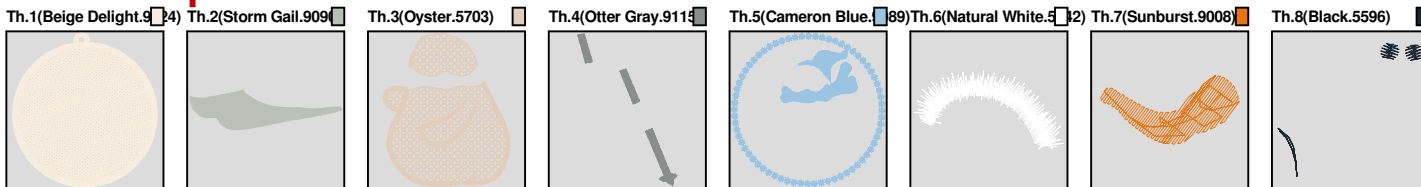

Color Sequence:

Th.9(Cameron Blue.9089)