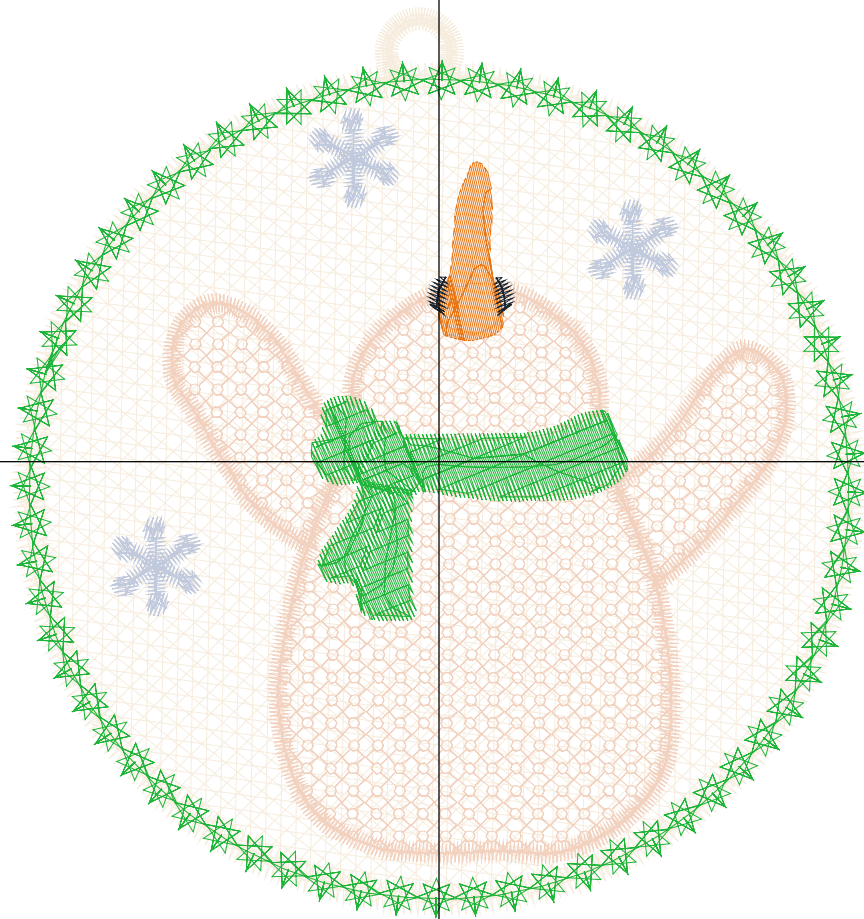

Design Name: atwnls1257-5x7	Customer Name:	Machine Set: Default	
Size=113.00 mm x 120.20 mm	Stitch No.=22766	ChangeColor No.=6	Trim No.=6

**Design Note:**

No.	Thread	Length(m)
1.	 Robison Anton Super Brite Poly.Beige Delight.9024	24.95
2.	 Robison Anton Super Brite Poly.Bisque.5677	14.04
3.	 Robison Anton Super Brite Poly.Blue Joy.9032	0.17
4.	 Robison Anton Super Brite Poly.Enventide Green.9147	4.12
5.	 Robison Anton Super Brite Poly.Emerald.5514	4.64
6.	 Robison Anton Super Brite Poly.Sunburst.9008	0.54
7.	 Robison Anton Super Brite Poly.Black.5596	0.12

ZOOM 92%

**Color Sequence:**

Design Name: atwnls1258-5x7	Customer Name:	Machine Set: Default	
Size=113.00 mm x 120.20 mm	Stitch No.=22723	ChangeColor No.=5	Trim No.=7

**Design Note:**

No.	Thread	Length(m)
1.	 Robison Anton Super Brite Poly.Beige Delight.9024	25.11
2.	 Robison Anton Super Brite Poly.Bisque.5677	12.72
3.	 Robison Anton Super Brite Poly.Sunburst.9008	0.63
4.	 Robison Anton Super Brite Poly.Black.5596	0.10
5.	 Robison Anton Super Brite Poly.Enventide Green.9147	7.64
6.	 Robison Anton Super Brite Poly.Blue Joy.9032	1.79

ZOOM 92%

**Color Sequence:**

Design Name: atwnls1259-5x7	Date: 2018-07-19 17:24:49	Customer Name:	Machine Set: Default
Size=113.00 mm x 120.20 mm	Stitch No.=23392	ChangeColor No.=6	Trim No.=12

**Design Note:**