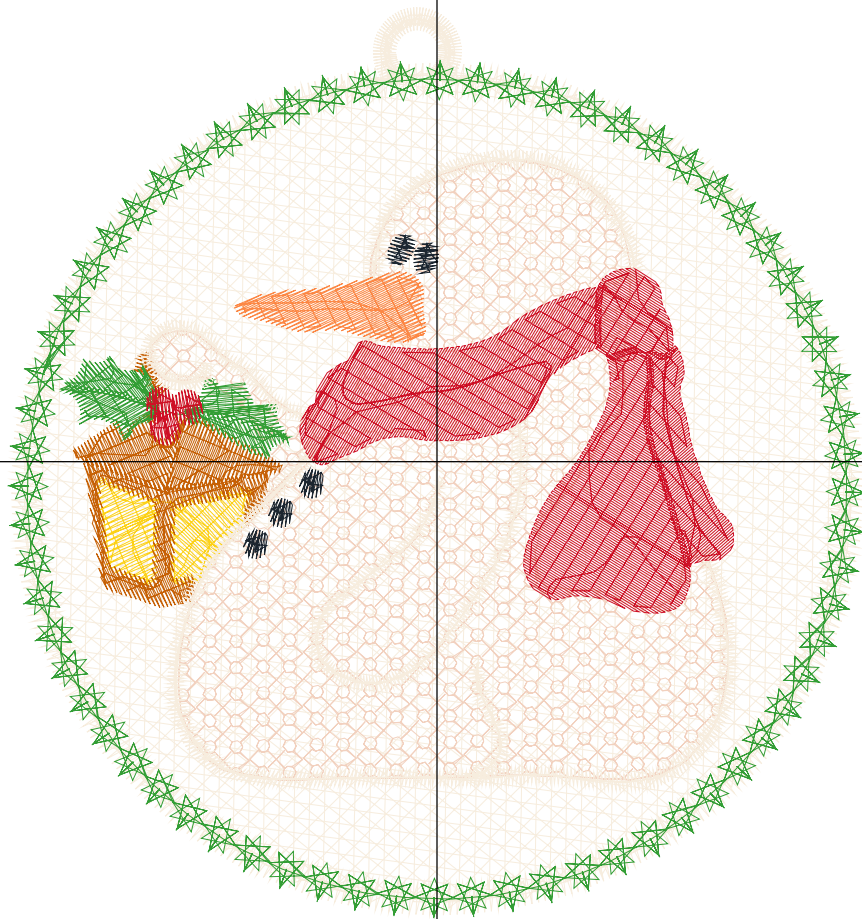

Design Name: atwnls1252-5x7	Customer Name:	Machine Set: Default	
Size=113.00 mm x 120.20 mm	Stitch No.=21133	ChangeColor No.=5	Trim No.=10

**Design Note:**

No.	Thread	Length(m)
1.	 Robison Anton Super Brite Poly.Beige Delight.9024	25.34
2.	 Robison Anton Super Brite Poly.Bisque.5677	12.66
3.	 Robison Anton Super Brite Poly.Scarlet Flame.9020	2.77
4.	 Robison Anton Super Brite Poly.Black.5596	0.23
5.	 Robison Anton Super Brite Poly.Deviled Orange.9038	0.45
6.	 Robison Anton Super Brite Poly.Scarlet Flame.9020	4.65

ZOOM 92%

**Color Sequence:**

Th.1(Beige Delight.9024) Th.2(Bisque.5677) Th.3(Scarlet Flame.9020) Th.4(Black.5596) Th.5(Deville Orange.9038) Th.6(Scarlet Flame.9020)

<b>Design Name:</b> atwnls1253-5x7	<b>Customer Name:</b>	<b>Machine Set:</b> Default	
<b>Size:</b> 113.00 mm x 120.20 mm	<b>Stitch No.:</b> 23894	<b>ChangeColor No.:</b> 8	<b>Trim No.:</b> 12

**Design Note:**

No.	Thread	Length(m)
1.	Robison Anton Super Brite Poly.Beige Delight.9024	25.09
2.	Robison Anton Super Brite Poly.Bisque.5677	8.38
3.	Robison Anton Super Brite Poly.Goldenrod.5542	0.76
4.	Robison Anton Super Brite Poly.Rust.5589	1.87
5.	Robison Anton Super Brite Poly.Emerald.5514	5.81
6.	Robison Anton Super Brite Poly.Beige Delight.9024	4.09
7.	Robison Anton Super Brite Poly.Deviled Orange.9038	0.78
8.	Robison Anton Super Brite Poly.Scarlet Flame.9020	5.41
9.	Robison Anton Super Brite Poly.Black.5596	0.35

ZOOM 92%

**Color Sequence:**

<b>Design Name:</b> atwnls1254-5x7	<b>Customer Name:</b>	<b>Machine Set:</b> Default	
<b>Size:</b> 113.00 mm x 120.20 mm	<b>Stitch No.:</b> 24793	<b>ChangeColor No.:</b> 8	<b>Trim No.:</b> 12