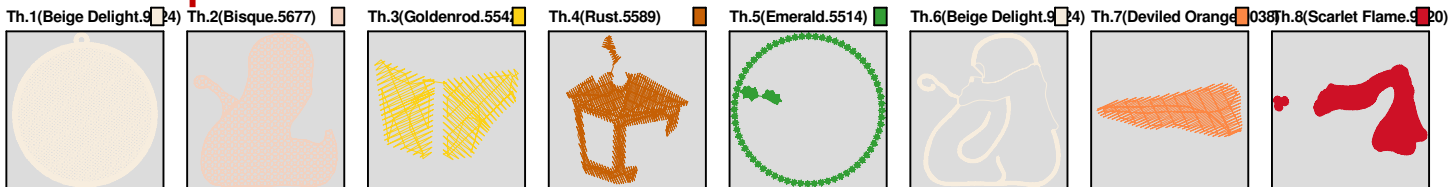

Design Name: atwnls1252-5x7	Customer Name:	Machine Set: Default	
Size=113.00 mm x 120.20 mm	Stitch No.=21133	ChangeColor No.=5	Trim No.=10

**Design Note:**

No.	Thread	Length(m)
1.	 Robison Anton Super Brite Poly.Beige Delight.9024	25.34
2.	 Robison Anton Super Brite Poly.Bisque.5677	12.66
3.	 Robison Anton Super Brite Poly.Scarlet Flame.9020	2.77
4.	 Robison Anton Super Brite Poly.Black.5596	0.23
5.	 Robison Anton Super Brite Poly.Deviled Orange.9038	0.45
6.	 Robison Anton Super Brite Poly.Scarlet Flame.9020	4.65

ZOOM 92%

**Color Sequence:**

Th.1(Beige Delight.9024) Th.2(Bisque.5677) Th.3(Scarlet Flame.9020) Th.4(Black.5596) Th.5(Deville Orange.9038) Th.6(Scarlet Flame.9020)

<b>Design Name:</b> atwnls1253-5x7	<b>Customer Name:</b>	<b>Machine Set:</b> Default	
<b>Size:</b> 113.00 mm x 120.20 mm	<b>Stitch No.:</b> 23894	<b>ChangeColor No.:</b> 8	<b>Trim No.:</b> 12

**Design Note:**

No.	Thread	Length(m)
1.	Robison Anton Super Brite Poly.Beige Delight.9024	25.09
2.	Robison Anton Super Brite Poly.Bisque.5677	8.38
3.	Robison Anton Super Brite Poly.Goldenrod.5542	0.76
4.	Robison Anton Super Brite Poly.Rust.5589	1.87
5.	Robison Anton Super Brite Poly.Emerald.5514	5.81
6.	Robison Anton Super Brite Poly.Beige Delight.9024	4.09
7.	Robison Anton Super Brite Poly.Deviled Orange.9038	0.78
8.	Robison Anton Super Brite Poly.Scarlet Flame.9020	5.41
9.	Robison Anton Super Brite Poly.Black.5596	0.35

ZOOM 92%

**Color Sequence:**

<b>Design Name:</b> atwnls1254-5x7	<b>Customer Name:</b>	<b>Machine Set:</b> Default	
<b>Size:</b> 113.00 mm x 120.20 mm	<b>Stitch No.:</b> 24793	<b>ChangeColor No.:</b> 8	<b>Trim No.:</b> 12