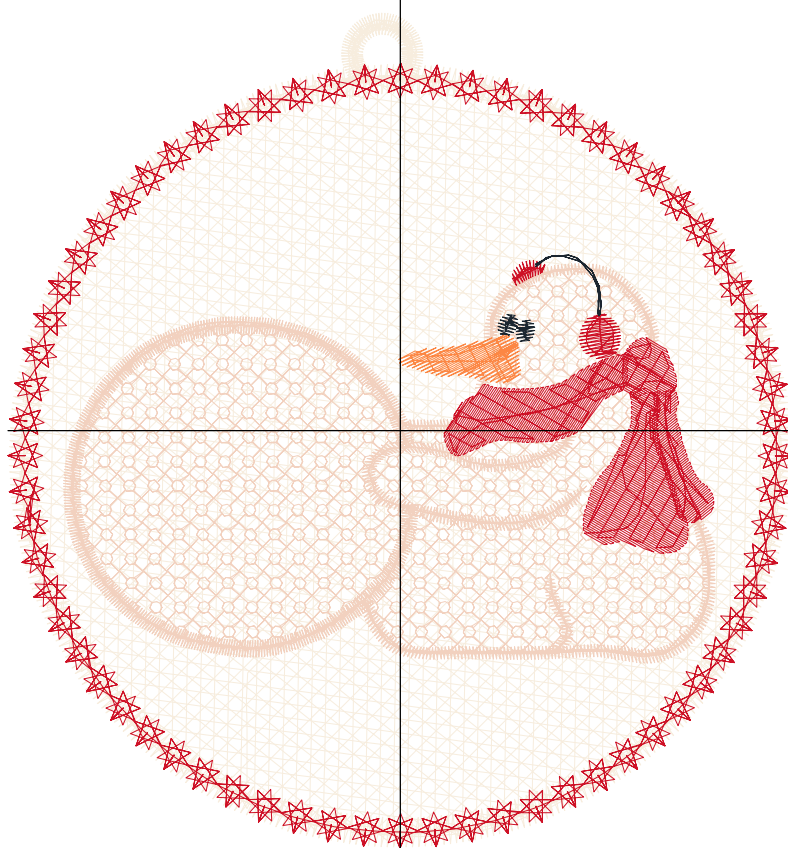

Design Name: atwnls1252-5x7	Customer Name:	Machine Set: Default	
Size=113.00 mm x 120.20 mm	Stitch No.=21133	ChangeColor No.=5	Trim No.=10

**Design Note:**

No.	Thread	Length(m)
1.	 Robison Anton Super Brite Poly.Beige Delight.9024	25.34
2.	 Robison Anton Super Brite Poly.Bisque.5677	12.66
3.	 Robison Anton Super Brite Poly.Scarlet Flame.9020	2.77
4.	 Robison Anton Super Brite Poly.Black.5596	0.23
5.	 Robison Anton Super Brite Poly.Deviled Orange.9038	0.45
6.	 Robison Anton Super Brite Poly.Scarlet Flame.9020	4.65

ZOOM 92%

**Color Sequence:**

Th.1(Beige Delight.9024) Th.2(Bisque.5677) Th.3(Scarlet Flame.9020) Th.4(Black.5596) Th.5(Deville Orange.9038) Th.6(Scarlet Flame.9020)

<b>Design Name:</b> atwnls1253-5x7	<b>Customer Name:</b>	<b>Machine Set:</b> Default	
<b>Size:</b> 113.00 mm x 120.20 mm	<b>Stitch No.:</b> 23894	<b>ChangeColor No.:</b> 8	<b>Trim No.:</b> 12

**Design Note:**

No.	Thread	Length(m)
1.	Robison Anton Super Brite Poly.Beige Delight.9024	25.09
2.	Robison Anton Super Brite Poly.Bisque.5677	8.38
3.	Robison Anton Super Brite Poly.Goldenrod.5542	0.76
4.	Robison Anton Super Brite Poly.Rust.5589	1.87
5.	Robison Anton Super Brite Poly.Emerald.5514	5.81
6.	Robison Anton Super Brite Poly.Beige Delight.9024	4.09
7.	Robison Anton Super Brite Poly.Deviled Orange.9038	0.78
8.	Robison Anton Super Brite Poly.Scarlet Flame.9020	5.41
9.	Robison Anton Super Brite Poly.Black.5596	0.35