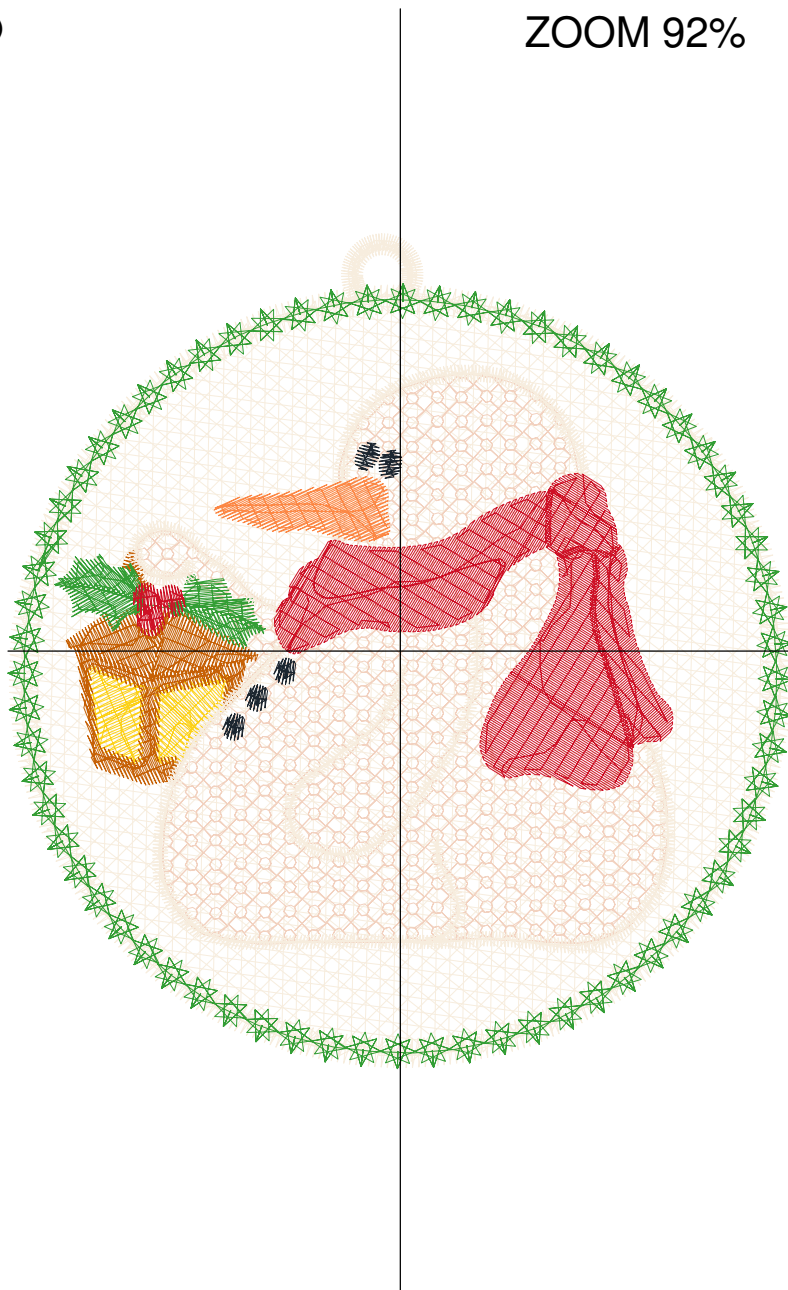

Design Name: atwnls1253-5x7	Customer Name:	Machine Set: Default	
Size:113.00 mm x 120.20 mm	Stitch No.:23894	ChangeColor No.:8	Trim No.:12

Design Note:

No.	Thread	Length(m)
1.	Robison Anton Super Brite Poly.Beige Delight.9024	25.09
2.	Robison Anton Super Brite Poly.Bisque.5677	8.38
3.	Robison Anton Super Brite Poly.Goldenrod.5542	0.76
4.	Robison Anton Super Brite Poly.Rust.5589	1.87
5.	Robison Anton Super Brite Poly.Emerald.5514	5.81
6.	Robison Anton Super Brite Poly.Beige Delight.9024	4.09
7.	Robison Anton Super Brite Poly.Deviled Orange.9038	0.78
8.	Robison Anton Super Brite Poly.Scarlet Flame.9020	5.41
9.	Robison Anton Super Brite Poly.Black.5596	0.35

ZOOM 92%