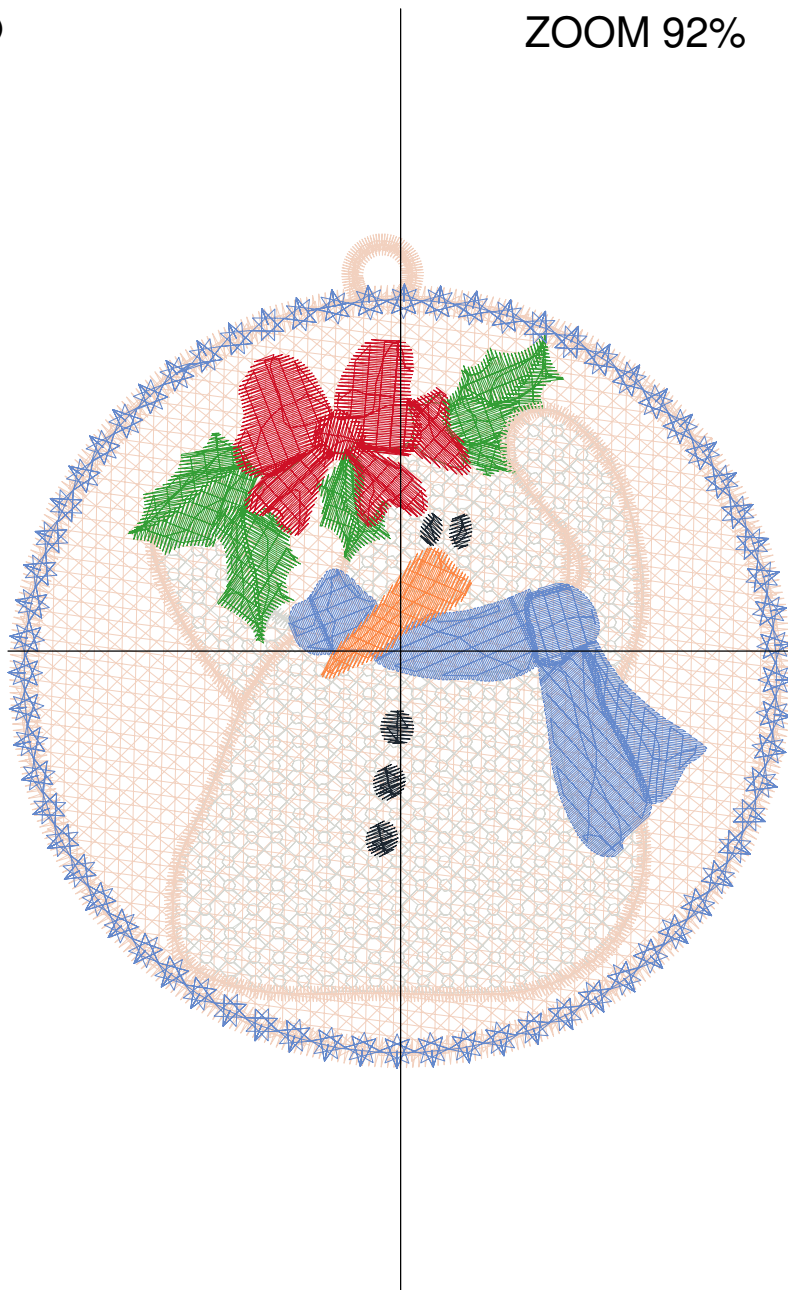

Design Name: atwnls1254-5x7	Customer Name:	Machine Set: Default	
Size:113.00 mm x 120.20 mm	Stitch No.:24793	ChangeColor No.:8	Trim No.:12

Design Note:

No.	Thread	Length(m)
1.	Robison Anton Super Brite Poly.Bisque.5677	24.66
2.	Robison Anton Super Brite Poly.Out of the Blue.9029	9.00
3.	Robison Anton Super Brite Poly.Bisque.5677	2.17
4.	Robison Anton Super Brite Poly.Emerald.5514	3.79
5.	Robison Anton Super Brite Poly.Scarlet Flame.9020	3.41
6.	Robison Anton Super Brite Poly.Oriental Blue.5601	9.08
7.	Robison Anton Super Brite Poly.Bisque.5677	0.89
8.	Robison Anton Super Brite Poly.Black.5596	0.45
9.	Robison Anton Super Brite Poly.Deviled Orange.9038	0.78

ZOOM 92%

Color Sequence:

Th.1(Bisque.5677)	Th.2(Out of the Blue.9029)	Th.3(Bisque.5677)	Th.4(Emerald.5514)	Th.5(Scarlet Flame.9020)	Th.6(Oriental Blue.5601)	Th.7(Bisque.5677)	Th.8(Black.5596)
Th.9(Deviled Orange.9038)