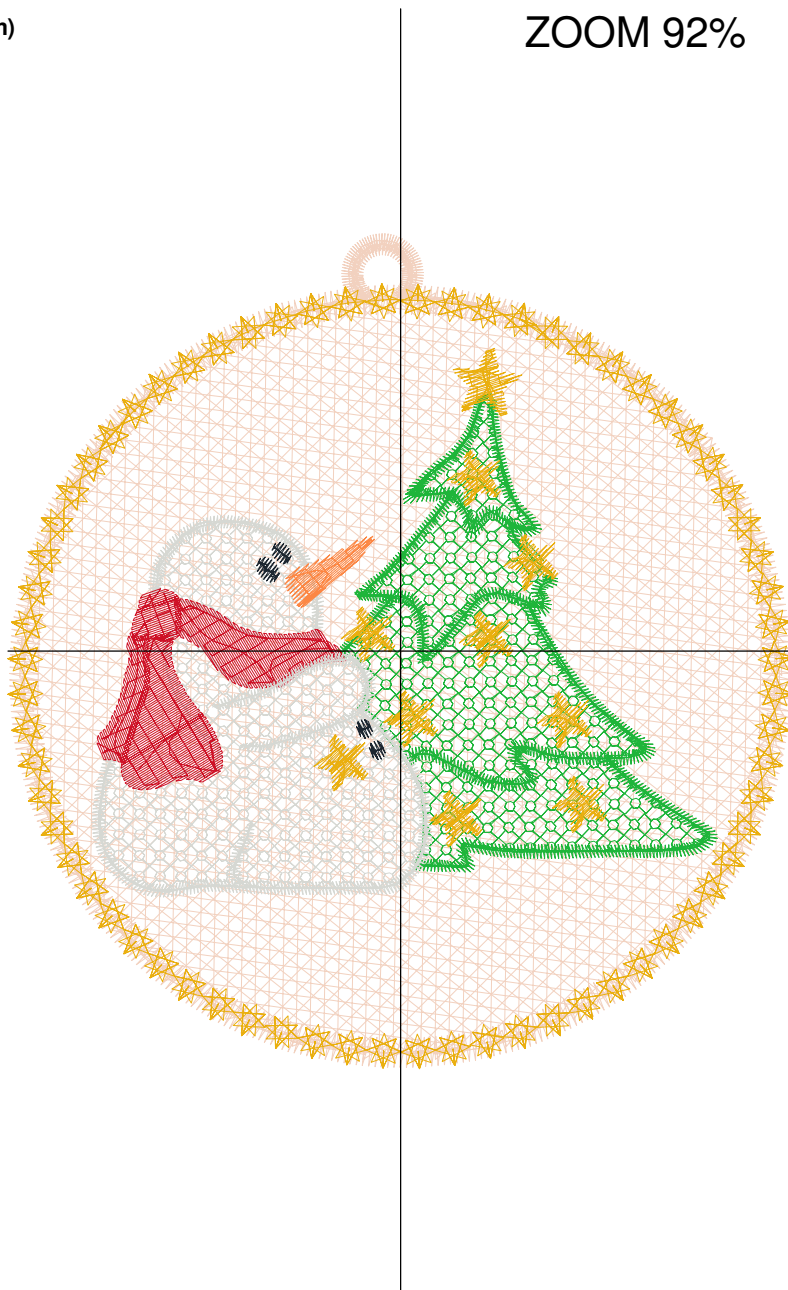

Design Name: atwnls1255-5x7	Customer Name:	Machine Set: Default	
Size=113.00 mm x 120.20 mm	Stitch No.=22238	ChangeColor No.=9	Trim No.=15

Design Note:

No.	Thread	Length(m)
1.	Robison Anton Super Brite Poly.Bisque.5677	24.67
2.	Robison Anton Super Brite Poly.Enventide Green.9147	6.91
3.	Robison Anton Super Brite Poly.Out of the Blue.9029	3.87
4.	Robison Anton Super Brite Poly.Golden Chair.9050	1.90
5.	Robison Anton Super Brite Poly.Out of the Blue.9029	1.46
6.	Robison Anton Super Brite Poly.Scarlet Flame.9020	2.12
7.	Robison Anton Super Brite Poly.Black.5596	0.16
8.	Robison Anton Super Brite Poly.Out of the Blue.9029	0.44
9.	Robison Anton Super Brite Poly.Deviled Orange.9038	0.29
10.	Robison Anton Super Brite Poly.Golden Chair.9050	4.51

ZOOM 92%