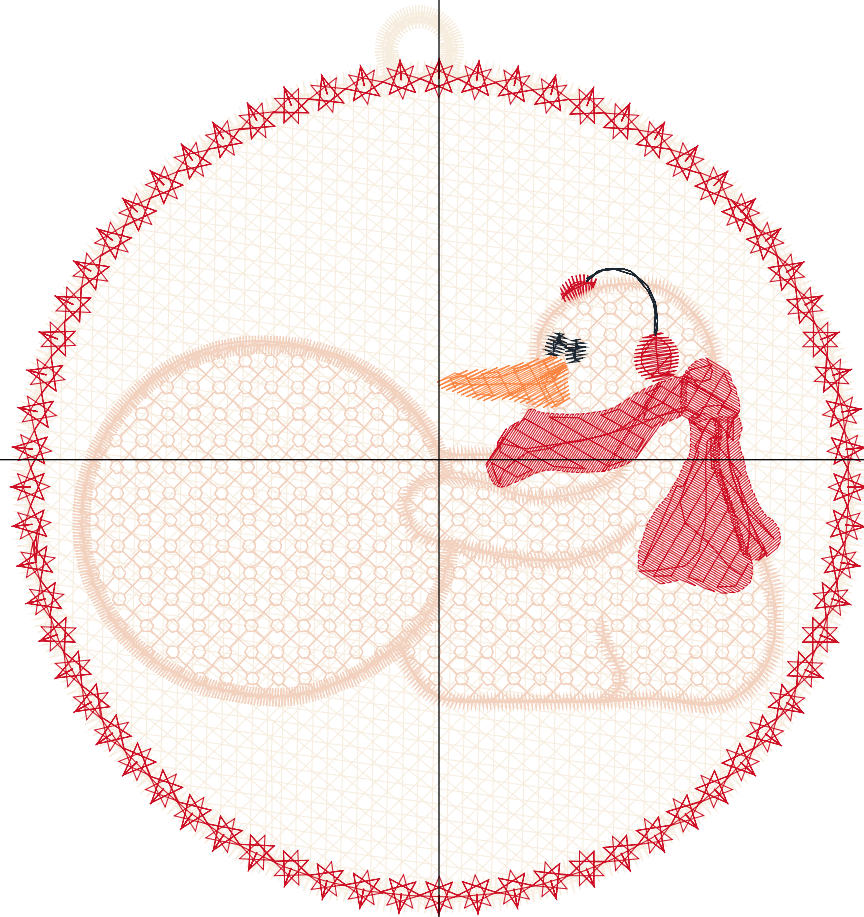

Design Name: atwnls1252-5x7	Customer Name:	Machine Set: Default	
Size=113.00 mm x 120.20 mm	Stitch No.=21133	ChangeColor No.=5	Trim No.=10

**Design Note:**

No.	Thread	Length(m)
1.	 Robison Anton Super Brite Poly.Beige Delight.9024	25.34
2.	 Robison Anton Super Brite Poly.Bisque.5677	12.66
3.	 Robison Anton Super Brite Poly.Scarlet Flame.9020	2.77
4.	 Robison Anton Super Brite Poly.Black.5596	0.23
5.	 Robison Anton Super Brite Poly.Deviled Orange.9038	0.45
6.	 Robison Anton Super Brite Poly.Scarlet Flame.9020	4.65

ZOOM 92%

**Color Sequence:**

Th.1(Beige Delight.9024) Th.2(Bisque.5677) Th.3(Scarlet Flame.9020) Th.4(Black.5596) Th.5(Deville Orange.9038) Th.6(Scarlet Flame.9020)

<b>Design Name:</b> atwnls1253-5x7	<b>Customer Name:</b>	<b>Machine Set:</b> Default	
<b>Size:</b> 113.00 mm x 120.20 mm	<b>Stitch No.:</b> 23894	<b>ChangeColor No.:</b> 8	<b>Trim No.:</b> 12

**Design Note:**

No.	Thread	Length(m)
1.	Robison Anton Super Brite Poly.Beige Delight.9024	25.09
2.	Robison Anton Super Brite Poly.Bisque.5677	8.38
3.	Robison Anton Super Brite Poly.Goldenrod.5542	0.76
4.	Robison Anton Super Brite Poly.Rust.5589	1.87
5.	Robison Anton Super Brite Poly.Emerald.5514	5.81
6.	Robison Anton Super Brite Poly.Beige Delight.9024	4.09
7.	Robison Anton Super Brite Poly.Deviled Orange.9038	0.78
8.	Robison Anton Super Brite Poly.Scarlet Flame.9020	5.41
9.	Robison Anton Super Brite Poly.Black.5596	0.35

Th.9(Deviled Orange.9038)  Th.10(Golden Chair.9050) 

Design Name: atwnls1256-5x7	Customer Name:	Machine Set: Default	
Size=113.00 mm x 120.20 mm	Stitch No.=29470	ChangeColor No.=6	Trim No.=16

**Design Note:**