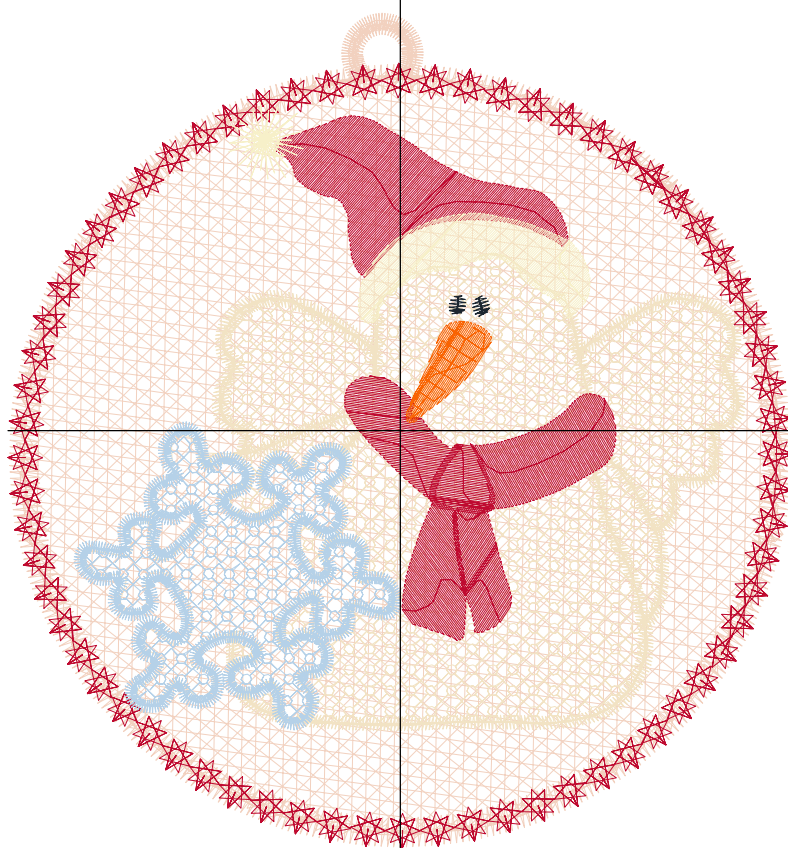

Design Name: atwnls1256-5x7	Customer Name:	Machine Set: Default	
Size=113.00 mm x 120.20 mm	Stitch No.=29470	ChangeColor No.=6	Trim No.=16

Design Note:

No.	Thread	Length(m)
1.	Robison Anton Super Brite Poly.Bisque.5677	24.64
2.	Robison Anton Super Brite Poly.Ice Ballet.9028	13.13
3.	Robison Anton Super Brite Poly.Jockey Red.5581	9.10
4.	Robison Anton Super Brite Poly.Celery.5616	1.50
5.	Robison Anton Super Brite Poly.Dark Texas Orange.5769	0.49
6.	Robison Anton Super Brite Poly.Black.5596	0.08
7.	Robison Anton Super Brite Poly.Sun Blue.5569	7.26

ZOOM 92%