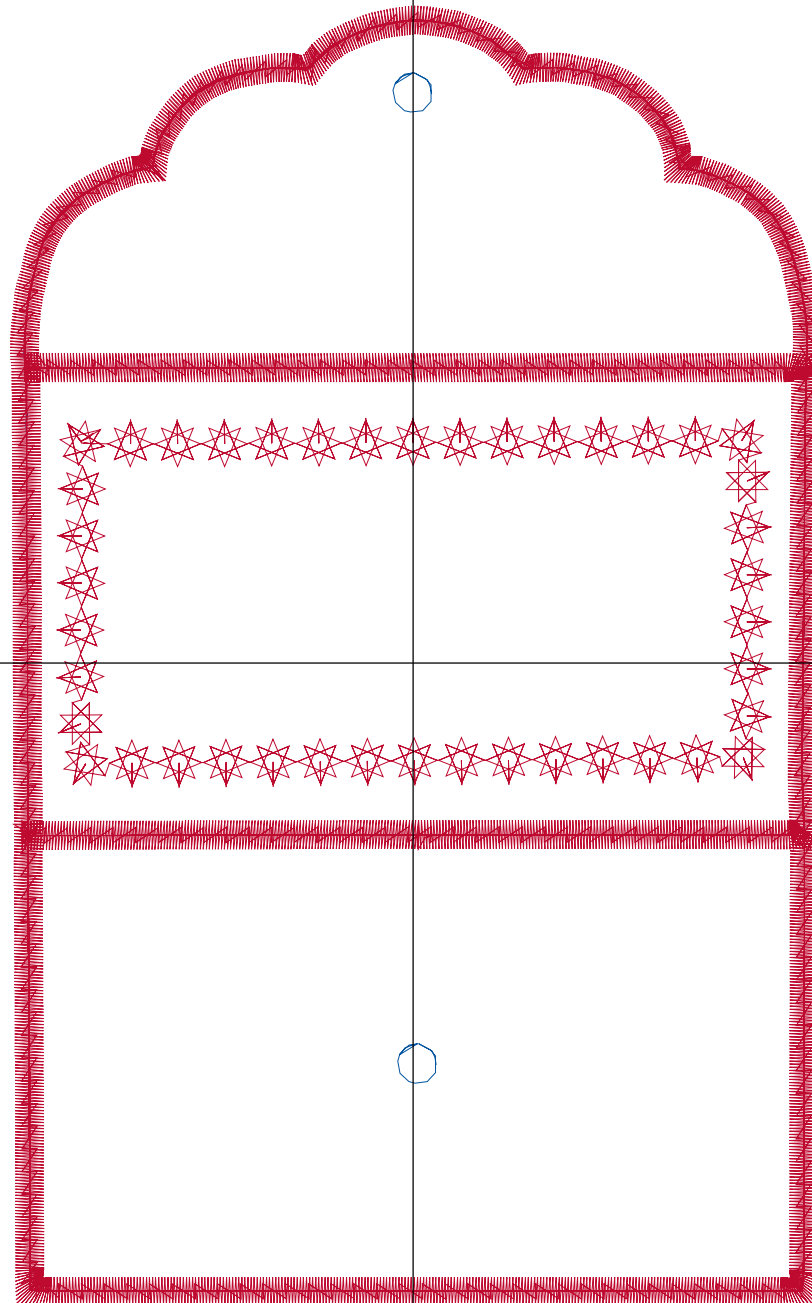

ATWNLS1024-6x10

Print At: 2017-11-20

Design File: atwnls1024-6x10.gen

Design Name: atwnls1024-6x10	Customer Name:	Machine Set: Default	
Size=107.40 mm x 172.00 mm	Stitch No.=7036	ChangeColor No.=3	Trim No.=3

Design Note:

No.	Thread	Length(m)
1.	 Robison Anton Super Brite Poly.Jockey Red.5581	1.16
2.	 Robison Anton Super Brite Poly.Baltic Blue.5741	1.38
3.	 Robison Anton Super Brite Poly.Jockey Red.5581	21.46
4.	 Robison Anton Super Brite Poly.Baltic Blue.5741	0.05

ZOOM 97%

Color Sequence:

Design Name: atwnls1025-6x10	Customer Name:	Machine Set: Default	
Size=107.40 mm x 172.00 mm	Stitch No.=7825	ChangeColor No.=5	Trim No.=4

Design Note:

No.	Thread	Length(m)
1.	 Robison Anton Super Brite Poly.Jockey Red.5581	1.16
2.	 Robison Anton Super Brite Poly.Baltic Blue.5741	1.38
3.	 Robison Anton Super Brite Poly.Ming.5622	5.33
4.	 Robison Anton Super Brite Poly.Jockey Red.5581	1.17
5.	 Robison Anton Super Brite Poly.Ming.5622	16.79
6.	 Robison Anton Super Brite Poly.Baltic Blue.5741	0.05

ZOOM 97%

Color Sequence:

Design Name: atwnls1026-6x10	Customer Name:	Machine Set: Default	
Size=107.40 mm x 172.00 mm	Stitch No.=7752	ChangeColor No.=7	Trim No.=5

Design Note:

No.	Thread	Length(m)
1.	 Robison Anton Super Brite Poly.Jockey Red.5581	1.16
2.	 Robison Anton Super Brite Poly.Baltic Blue.5741	1.38
3.	 Robison Anton Super Brite Poly.Sun Gold.5512	3.31
4.	 Robison Anton Super Brite Poly.Green Dust.5757	0.71
5.	 Robison Anton Super Brite Poly.Sun Gold.5512	0.47
6.	 Robison Anton Super Brite Poly.Jockey Red.5581	1.53
7.	 Robison Anton Super Brite Poly.Sun Gold.5512	16.87
8.	 Robison Anton Super Brite Poly.Baltic Blue.5741	0.05