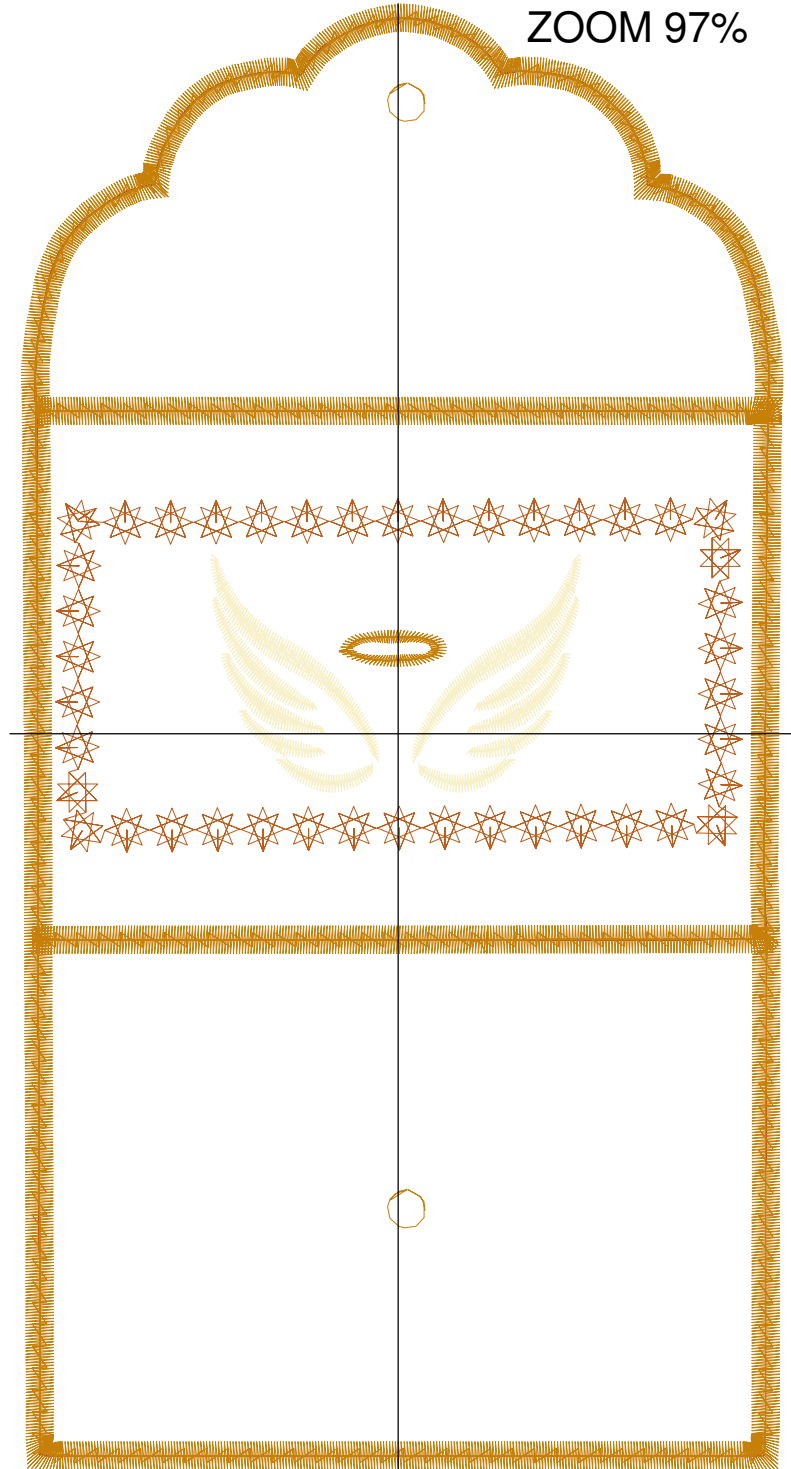

ATWNLS1024-6x10

Print At: 2017-11-20

Design File: atwnls1024-6x10.gen

Design Name: atwnls1024-6x10	Customer Name:	Machine Set: Default	
Size=107.40 mm x 172.00 mm	Stitch No.=7036	ChangeColor No.=3	Trim No.=3

Color Sequence:

ATWNLS1029-6x10

Print At: 2017-11-20

Design File: atwnls1029-6x10.gen

Design Name: atwnls1029-6x10	Customer Name:	Machine Set: Default	
Size=104.40 mm x 200.90 mm	Stitch No.=9359	ChangeColor No.=5	Trim No.=4

Color Sequence:

Design Name: atwnls1030-6x10	Customer Name:	Machine Set: Default	
Size=104.40 mm x 200.90 mm	Stitch No.=9193	ChangeColor No.=6	Trim No.=12

Design Note:

No.	Thread	Length(m)
1.	 Robison Anton Super Brite Poly.Jockey Red.5581	1.23
2.	 Robison Anton Super Brite Poly.Baltic Blue.5741	1.47
3.	 Robison Anton Super Brite Poly.Hazel.5781	3.31
4.	 Robison Anton Super Brite Poly.Pollen Gold.5856	0.35
5.	 Robison Anton Super Brite Poly.Celery.5616	3.23
6.	 Robison Anton Super Brite Poly.Jockey Red.5581	1.64
7.	 Robison Anton Super Brite Poly.Pollen Gold.5856	17.65

ZOOM 97%

Color Sequence:

Design Name: atwnls1031-6x10	Customer Name:	Machine Set: Default	
Size=104.40 mm x 200.90 mm	Stitch No.=8789	ChangeColor No.=6	Trim No.=13

Design Note:

No.	Thread	Length(m)
1.	 Robison Anton Super Brite Poly.Jockey Red.5581	1.23
2.	 Robison Anton Super Brite Poly.Baltic Blue.5741	1.73
3.	 Robison Anton Super Brite Poly.Scarlet Flame.9020	5.15
4.	 Robison Anton Super Brite Poly.Celery.5616	1.43
5.	 Robison Anton Super Brite Poly.Jockey Red.5581	1.54
6.	 Robison Anton Super Brite Poly.Green Dust.5757	17.79
7.	 Robison Anton Super Brite Poly.Baltic Blue.5741	0.05