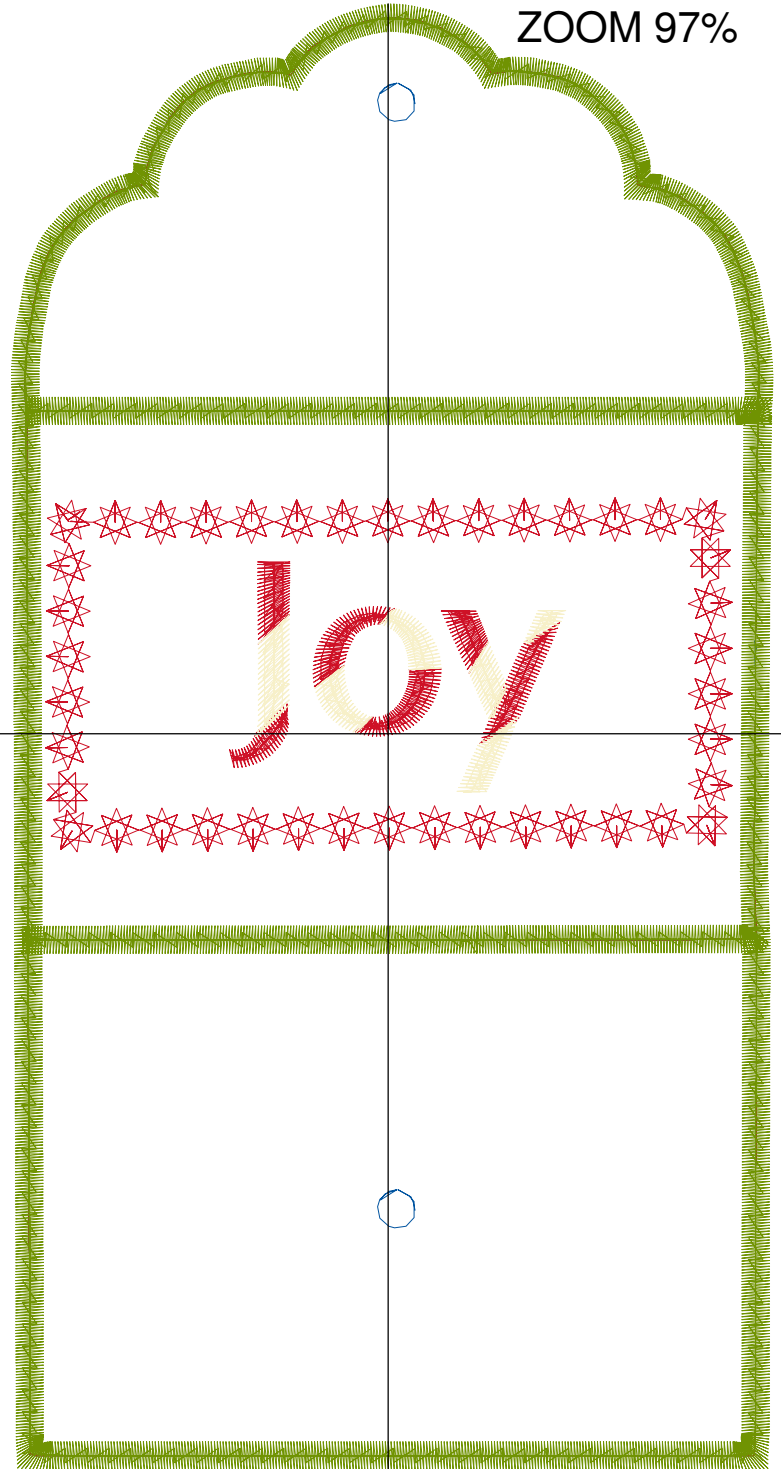

ATWNLS1024-6x10

Print At: 2017-11-20

Design File: atwnls1024-6x10.gen

Design Name: atwnls1024-6x10	Customer Name:	Machine Set: Default	
Size=107.40 mm x 172.00 mm	Stitch No.=7036	ChangeColor No.=3	Trim No.=3

Color Sequence:

ATWNLS1029-6x10

Print At: 2017-11-20

Design File: atwnls1029-6x10.gen

Design Name: atwnls1029-6x10	Customer Name:	Machine Set: Default	
Size=104.40 mm x 200.90 mm	Stitch No.=9359	ChangeColor No.=5	Trim No.=4

Color Sequence:

Design Name: atwnls1030-6x10	Customer Name:	Machine Set: Default	
Size=104.40 mm x 200.90 mm	Stitch No.=9193	ChangeColor No.=6	Trim No.=12

Design Note:

No.	Thread	Length(m)
1.	 Robison Anton Super Brite Poly.Jockey Red.5581	1.23
2.	 Robison Anton Super Brite Poly.Baltic Blue.5741	1.47
3.	 Robison Anton Super Brite Poly.Hazel.5781	3.31
4.	 Robison Anton Super Brite Poly.Pollen Gold.5856	0.35
5.	 Robison Anton Super Brite Poly.Celery.5616	3.23
6.	 Robison Anton Super Brite Poly.Jockey Red.5581	1.64
7.	 Robison Anton Super Brite Poly.Pollen Gold.5856	17.65

ZOOM 97%

Color Sequence:

Design Name: atwnls1031-6x10	Customer Name:	Machine Set: Default	
Size=104.40 mm x 200.90 mm	Stitch No.=8789	ChangeColor No.=6	Trim No.=13

Design Note:

No.	Thread	Length(m)
1.	 Robison Anton Super Brite Poly.Jockey Red.5581	1.23
2.	 Robison Anton Super Brite Poly.Baltic Blue.5741	1.73
3.	 Robison Anton Super Brite Poly.Scarlet Flame.9020	5.15
4.	 Robison Anton Super Brite Poly.Celery.5616	1.43
5.	 Robison Anton Super Brite Poly.Jockey Red.5581	1.54
6.	 Robison Anton Super Brite Poly.Green Dust.5757	17.79
7.	 Robison Anton Super Brite Poly.Baltic Blue.5741	0.05