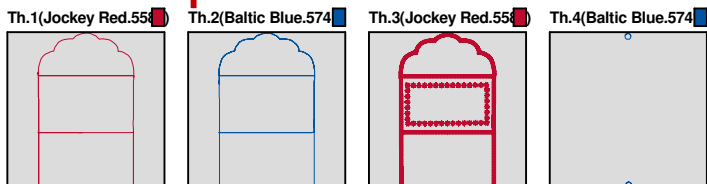

ATWNLS1024-6x10

Print At: 2017-11-20

Design File: atwnls1024-6x10.gen

Design Name: atwnls1024-6x10	Customer Name:	Machine Set: Default	
Size=107.40 mm x 172.00 mm	Stitch No.=7036	ChangeColor No.=3	Trim No.=3

Design Note:

No.	Thread	Length(m)
1.	 Robison Anton Super Brite Poly.Jockey Red.5581	1.16
2.	 Robison Anton Super Brite Poly.Baltic Blue.5741	1.38
3.	 Robison Anton Super Brite Poly.Jockey Red.5581	21.46
4.	 Robison Anton Super Brite Poly.Baltic Blue.5741	0.05

ZOOM 97%

Color Sequence:

Design Name: atwnls1025-6x10	Customer Name:	Machine Set: Default	
Size=107.40 mm x 172.00 mm	Stitch No.=7825	ChangeColor No.=5	Trim No.=4

Design Note:

No.	Thread	Length(m)
1.	 Robison Anton Super Brite Poly.Jockey Red.5581	1.16
2.	 Robison Anton Super Brite Poly.Baltic Blue.5741	1.38
3.	 Robison Anton Super Brite Poly.Ming.5622	5.33
4.	 Robison Anton Super Brite Poly.Jockey Red.5581	1.17
5.	 Robison Anton Super Brite Poly.Ming.5622	16.79
6.	 Robison Anton Super Brite Poly.Baltic Blue.5741	0.05

ZOOM 97%

Color Sequence:

Design Name: atwnls1026-6x10	Customer Name:	Machine Set: Default	
Size=107.40 mm x 172.00 mm	Stitch No.=7752	ChangeColor No.=7	Trim No.=5

Design Note:

No.	Thread	Length(m)
1.	 Robison Anton Super Brite Poly.Jockey Red.5581	1.16
2.	 Robison Anton Super Brite Poly.Baltic Blue.5741	1.38
3.	 Robison Anton Super Brite Poly.Sun Gold.5512	3.31
4.	 Robison Anton Super Brite Poly.Green Dust.5757	0.71
5.	 Robison Anton Super Brite Poly.Sun Gold.5512	0.47
6.	 Robison Anton Super Brite Poly.Jockey Red.5581	1.53
7.	 Robison Anton Super Brite Poly.Sun Gold.5512	16.87
8.	 Robison Anton Super Brite Poly.Baltic Blue.5741	0.05