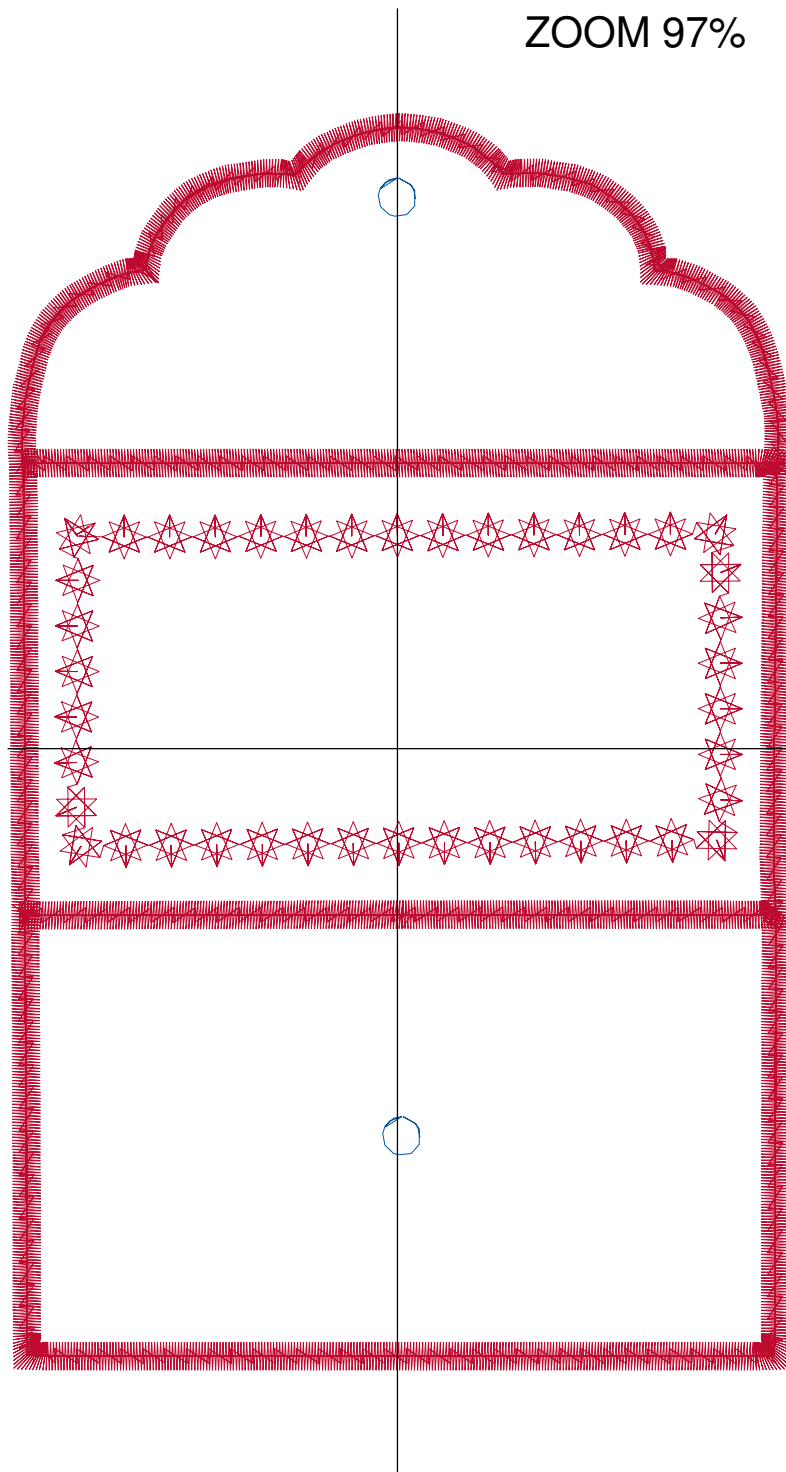

ATWNLS1024-6x10

Print At: 2017-11-20

Design File: atwnls1024-6x10.gen

Design Name: atwnls1024-6x10	Customer Name:	Machine Set: Default	
Size=107.40 mm x 172.00 mm	Stitch No.=7036	ChangeColor No.=3	Trim No.=3

Design Note:

No.	Thread	Length(m)
1.	 Robison Anton Super Brite Poly.Jockey Red.5581	1.16
2.	 Robison Anton Super Brite Poly.Baltic Blue.5741	1.38
3.	 Robison Anton Super Brite Poly.Jockey Red.5581	21.46
4.	 Robison Anton Super Brite Poly.Baltic Blue.5741	0.05

ZOOM 97%

Color Sequence:

Design Name: atwnls1025-6x10	Customer Name:	Machine Set: Default	
Size=107.40 mm x 172.00 mm	Stitch No.=7825	ChangeColor No.=5	Trim No.=4

Design Note:

No.	Thread	Length(m)
1.	 Robison Anton Super Brite Poly.Jockey Red.5581	1.16
2.	 Robison Anton Super Brite Poly.Baltic Blue.5741	1.38
3.	 Robison Anton Super Brite Poly.Ming.5622	5.33
4.	 Robison Anton Super Brite Poly.Jockey Red.5581	1.17
5.	 Robison Anton Super Brite Poly.Ming.5622	16.79
6.	 Robison Anton Super Brite Poly.Baltic Blue.5741	0.05

Color Sequence:

ATWNLS1029-6x10

Print At: 2017-11-20

Design File: atwnls1029-6x10.gen

Design Name: atwnls1029-6x10	Customer Name:	Machine Set: Default	
Size=104.40 mm x 200.90 mm	Stitch No.=9359	ChangeColor No.=5	Trim No.=4