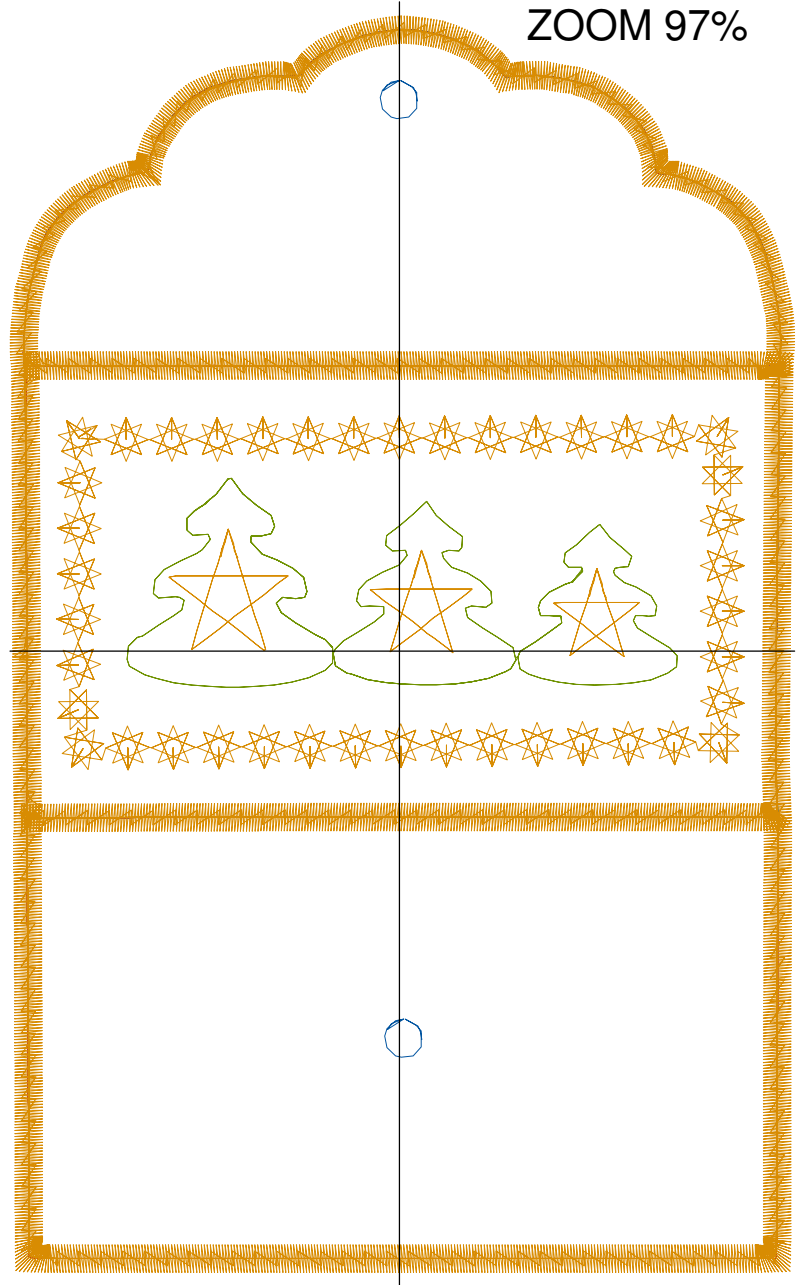

ATWNLS1024-6x10

Print At: 2017-11-20

Design File: atwnls1024-6x10.gen

Design Name: atwnls1024-6x10	Customer Name:	Machine Set: Default	
Size=107.40 mm x 172.00 mm	Stitch No.=7036	ChangeColor No.=3	Trim No.=3

ZOOM 97%

Color Sequence:

Design Name: atwnls1025-6x10	Customer Name:	Machine Set: Default	
Size=107.40 mm x 172.00 mm	Stitch No.=7825	ChangeColor No.=5	Trim No.=4

Design Note:

No.	Thread	Length(m)
1.	 Robison Anton Super Brite Poly.Jockey Red.5581	1.16
2.	 Robison Anton Super Brite Poly.Baltic Blue.5741	1.38
3.	 Robison Anton Super Brite Poly.Ming.5622	5.33
4.	 Robison Anton Super Brite Poly.Jockey Red.5581	1.17
5.	 Robison Anton Super Brite Poly.Ming.5622	16.79
6.	 Robison Anton Super Brite Poly.Baltic Blue.5741	0.05

ZOOM 97%

Color Sequence:

Design Name: atwnls1026-6x10	Customer Name:	Machine Set: Default	
Size=107.40 mm x 172.00 mm	Stitch No.=7752	ChangeColor No.=7	Trim No.=5

Design Note:

No.	Thread	Length(m)
1.	 Robison Anton Super Brite Poly.Jockey Red.5581	1.16
2.	 Robison Anton Super Brite Poly.Baltic Blue.5741	1.38
3.	 Robison Anton Super Brite Poly.Sun Gold.5512	3.31
4.	 Robison Anton Super Brite Poly.Green Dust.5757	0.71
5.	 Robison Anton Super Brite Poly.Sun Gold.5512	0.47
6.	 Robison Anton Super Brite Poly.Jockey Red.5581	1.53
7.	 Robison Anton Super Brite Poly.Sun Gold.5512	16.87
8.	 Robison Anton Super Brite Poly.Baltic Blue.5741	0.05

Color Sequence:

Design Name: atwnls1027-6x10	Customer Name:	Machine Set: Default	
Size=107.40 mm x 172.00 mm	Stitch No.=11095	ChangeColor No.=6	Trim No.=5

Design Note:

No.	Thread	Length(m)
1.	 Robison Anton Super Brite Poly.Jockey Red.5581	1.16
2.	 Robison Anton Super Brite Poly.Baltic Blue.5741	1.42
3.	 Robison Anton Super Brite Poly.Green Dust.5757	3.60
4.	 Robison Anton Super Brite Poly.Jockey Red.5581	6.21
5.	 Robison Anton Super Brite Poly.Ash.5641	1.16
6.	 Robison Anton Super Brite Poly.Green Dust.5757	16.80
7.	 Robison Anton Super Brite Poly.Baltic Blue.5741	0.05