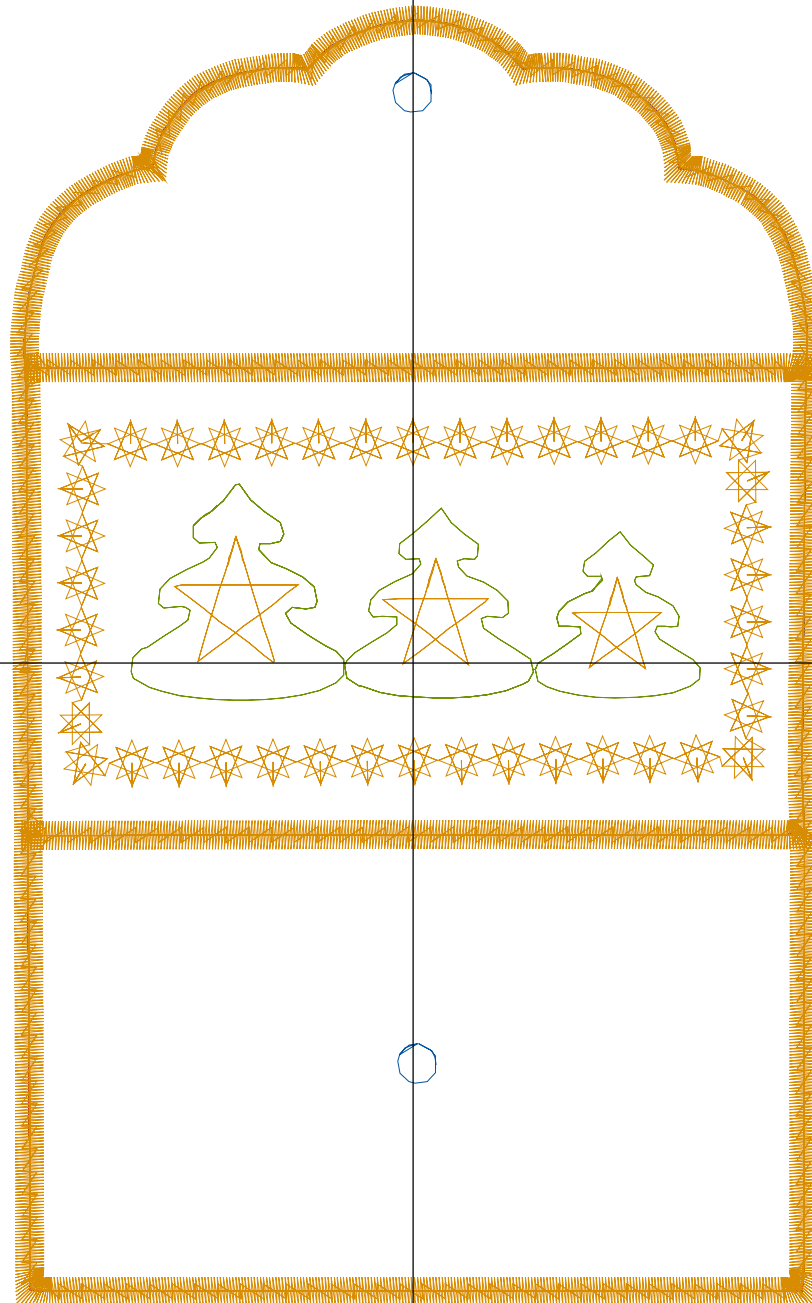

ZOOM 97%

Color Sequence:

Design Name: atwnls1025-6x10	Customer Name:	Machine Set: Default	
Size=107.40 mm x 172.00 mm	Stitch No.=7825	ChangeColor No.=5	Trim No.=4

Design Note:

No.	Thread	Length(m)
1.	 Robison Anton Super Brite Poly.Jockey Red.5581	1.16
2.	 Robison Anton Super Brite Poly.Baltic Blue.5741	1.38
3.	 Robison Anton Super Brite Poly.Ming.5622	5.33
4.	 Robison Anton Super Brite Poly.Jockey Red.5581	1.17
5.	 Robison Anton Super Brite Poly.Ming.5622	16.79
6.	 Robison Anton Super Brite Poly.Baltic Blue.5741	0.05

ZOOM 97%

Color Sequence:

Design Name: atwnls1026-6x10	Customer Name:	Machine Set: Default	
Size=107.40 mm x 172.00 mm	Stitch No.=7752	ChangeColor No.=7	Trim No.=5

Design Note:

No.	Thread	Length(m)
1.	 Robison Anton Super Brite Poly.Jockey Red.5581	1.16
2.	 Robison Anton Super Brite Poly.Baltic Blue.5741	1.38
3.	 Robison Anton Super Brite Poly.Sun Gold.5512	3.31
4.	 Robison Anton Super Brite Poly.Green Dust.5757	0.71
5.	 Robison Anton Super Brite Poly.Sun Gold.5512	0.47
6.	 Robison Anton Super Brite Poly.Jockey Red.5581	1.53
7.	 Robison Anton Super Brite Poly.Sun Gold.5512	16.87
8.	 Robison Anton Super Brite Poly.Baltic Blue.5741	0.05

Color Sequence:

Design Name: atwnls1027-6x10	Customer Name:	Machine Set: Default	
Size=107.40 mm x 172.00 mm	Stitch No.=11095	ChangeColor No.=6	Trim No.=5

Design Note:

No.	Thread	Length(m)
1.	 Robison Anton Super Brite Poly.Jockey Red.5581	1.16
2.	 Robison Anton Super Brite Poly.Baltic Blue.5741	1.42
3.	 Robison Anton Super Brite Poly.Green Dust.5757	3.60
4.	 Robison Anton Super Brite Poly.Jockey Red.5581	6.21
5.	 Robison Anton Super Brite Poly.Ash.5641	1.16
6.	 Robison Anton Super Brite Poly.Green Dust.5757	16.80
7.	 Robison Anton Super Brite Poly.Baltic Blue.5741	0.05