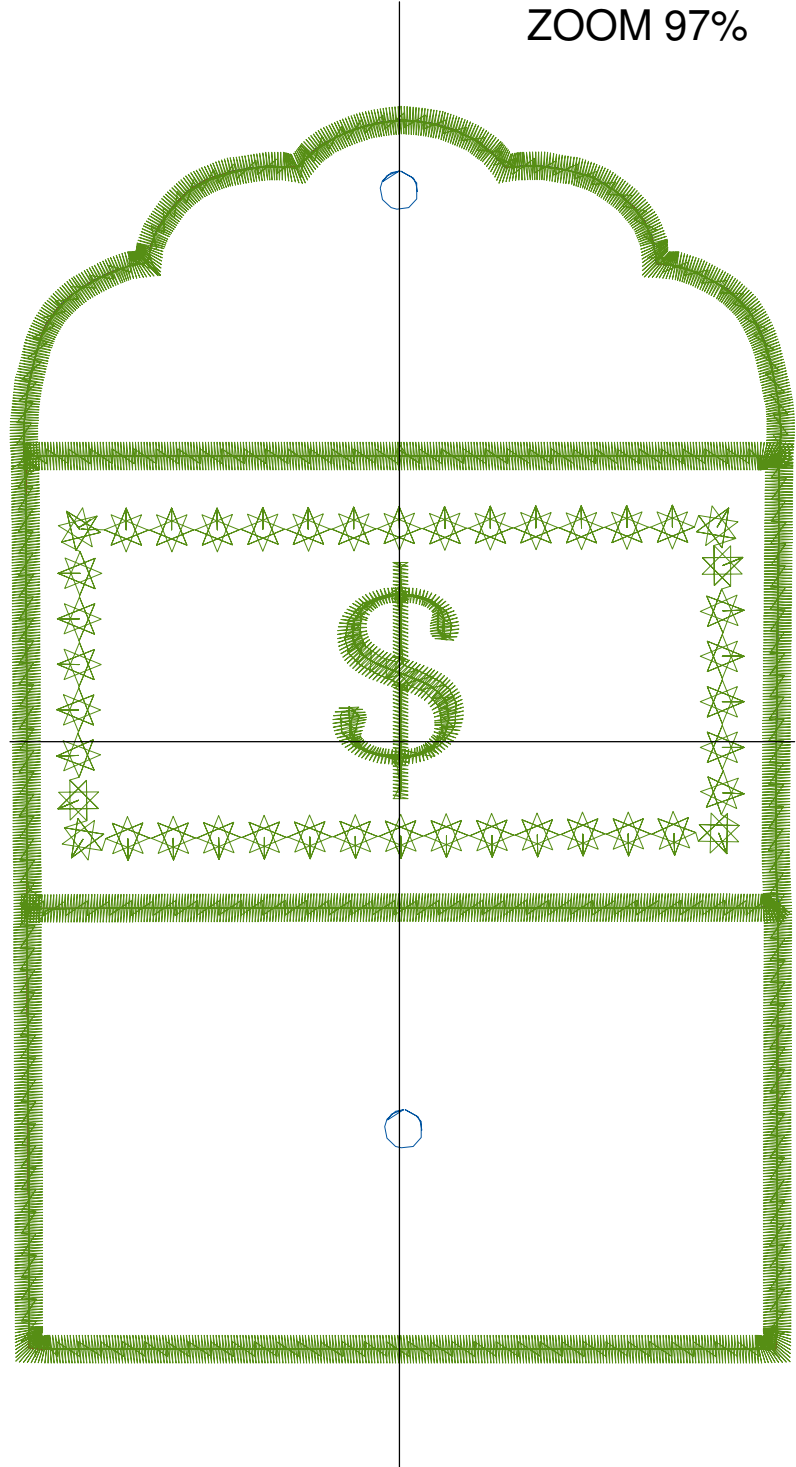

ATWNLS1024-6x10

Print At: 2017-11-20

Design File: atwnls1024-6x10.gen

Design Name: atwnls1024-6x10	Customer Name:	Machine Set: Default	
Size=107.40 mm x 172.00 mm	Stitch No.=7036	ChangeColor No.=3	Trim No.=3

ZOOM 97%

Color Sequence:

Design Name: atwnls1025-6x10	Customer Name:	Machine Set: Default	
Size=107.40 mm x 172.00 mm	Stitch No.=7825	ChangeColor No.=5	Trim No.=4

Design Note:

No.	Thread	Length(m)
1.	 Robison Anton Super Brite Poly.Jockey Red.5581	1.16
2.	 Robison Anton Super Brite Poly.Baltic Blue.5741	1.38
3.	 Robison Anton Super Brite Poly.Ming.5622	5.33
4.	 Robison Anton Super Brite Poly.Jockey Red.5581	1.17
5.	 Robison Anton Super Brite Poly.Ming.5622	16.79
6.	 Robison Anton Super Brite Poly.Baltic Blue.5741	0.05

ZOOM 97%

Color Sequence:

Design Name: atwnls1026-6x10	Customer Name:	Machine Set: Default	
Size=107.40 mm x 172.00 mm	Stitch No.=7752	ChangeColor No.=7	Trim No.=5

Design Note:

No.	Thread	Length(m)
1.	 Robison Anton Super Brite Poly.Jockey Red.5581	1.16
2.	 Robison Anton Super Brite Poly.Baltic Blue.5741	1.38
3.	 Robison Anton Super Brite Poly.Sun Gold.5512	3.31
4.	 Robison Anton Super Brite Poly.Green Dust.5757	0.71
5.	 Robison Anton Super Brite Poly.Sun Gold.5512	0.47
6.	 Robison Anton Super Brite Poly.Jockey Red.5581	1.53
7.	 Robison Anton Super Brite Poly.Sun Gold.5512	16.87
8.	 Robison Anton Super Brite Poly.Baltic Blue.5741	0.05

Color Sequence:

ATWNLS1029-6x10

Print At: 2017-11-20

Design File: atwnls1029-6x10.gen

Design Name: atwnls1029-6x10	Customer Name:	Machine Set: Default	
Size=104.40 mm x 200.90 mm	Stitch No.=9359	ChangeColor No.=5	Trim No.=4