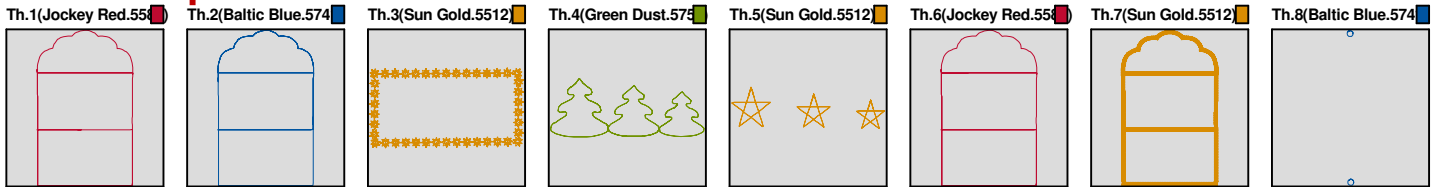

ZOOM 97%

Color Sequence:

Design Name: atwnls1025-6x10	Customer Name:	Machine Set: Default	
Size=107.40 mm x 172.00 mm	Stitch No.=7825	ChangeColor No.=5	Trim No.=4

Design Note:

No.	Thread	Length(m)
1.	 Robison Anton Super Brite Poly.Jockey Red.5581	1.16
2.	 Robison Anton Super Brite Poly.Baltic Blue.5741	1.38
3.	 Robison Anton Super Brite Poly.Ming.5622	5.33
4.	 Robison Anton Super Brite Poly.Jockey Red.5581	1.17
5.	 Robison Anton Super Brite Poly.Ming.5622	16.79
6.	 Robison Anton Super Brite Poly.Baltic Blue.5741	0.05

ZOOM 97%

Color Sequence:

Design Name: atwnls1026-6x10	Customer Name:	Machine Set: Default	
Size=107.40 mm x 172.00 mm	Stitch No.=7752	ChangeColor No.=7	Trim No.=5

Design Note:

No.	Thread	Length(m)
1.	 Robison Anton Super Brite Poly.Jockey Red.5581	1.16
2.	 Robison Anton Super Brite Poly.Baltic Blue.5741	1.38
3.	 Robison Anton Super Brite Poly.Sun Gold.5512	3.31
4.	 Robison Anton Super Brite Poly.Green Dust.5757	0.71
5.	 Robison Anton Super Brite Poly.Sun Gold.5512	0.47
6.	 Robison Anton Super Brite Poly.Jockey Red.5581	1.53
7.	 Robison Anton Super Brite Poly.Sun Gold.5512	16.87
8.	 Robison Anton Super Brite Poly.Baltic Blue.5741	0.05

Color Sequence:

Design Name: atwnls1027-6x10	Customer Name:	Machine Set: Default	
Size=107.40 mm x 172.00 mm	Stitch No.=11095	ChangeColor No.=6	Trim No.=5

Design Note:

No.	Thread	Length(m)
1.	 Robison Anton Super Brite Poly.Jockey Red.5581	1.16
2.	 Robison Anton Super Brite Poly.Baltic Blue.5741	1.42
3.	 Robison Anton Super Brite Poly.Green Dust.5757	3.60
4.	 Robison Anton Super Brite Poly.Jockey Red.5581	6.21
5.	 Robison Anton Super Brite Poly.Ash.5641	1.16
6.	 Robison Anton Super Brite Poly.Green Dust.5757	16.80
7.	 Robison Anton Super Brite Poly.Baltic Blue.5741	0.05