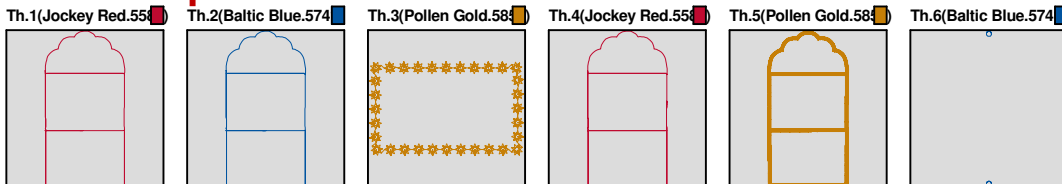

ZOOM 97%

Color Sequence:

Design Name: atwnls1026-6x10	Customer Name:	Machine Set: Default	
Size=107.40 mm x 172.00 mm	Stitch No.=7752	ChangeColor No.=7	Trim No.=5

Design Note:

No.	Thread	Length(m)
1.	 Robison Anton Super Brite Poly.Jockey Red.5581	1.16
2.	 Robison Anton Super Brite Poly.Baltic Blue.5741	1.38
3.	 Robison Anton Super Brite Poly.Sun Gold.5512	3.31
4.	 Robison Anton Super Brite Poly.Green Dust.5757	0.71
5.	 Robison Anton Super Brite Poly.Sun Gold.5512	0.47
6.	 Robison Anton Super Brite Poly.Jockey Red.5581	1.53
7.	 Robison Anton Super Brite Poly.Sun Gold.5512	16.87
8.	 Robison Anton Super Brite Poly.Baltic Blue.5741	0.05

Color Sequence:

Design Name: atwnls1027-6x10	Customer Name:	Machine Set: Default	
Size=107.40 mm x 172.00 mm	Stitch No.=11095	ChangeColor No.=6	Trim No.=5

Design Note:

No.	Thread	Length(m)
1.	 Robison Anton Super Brite Poly.Jockey Red.5581	1.16
2.	 Robison Anton Super Brite Poly.Baltic Blue.5741	1.42
3.	 Robison Anton Super Brite Poly.Green Dust.5757	3.60
4.	 Robison Anton Super Brite Poly.Jockey Red.5581	6.21
5.	 Robison Anton Super Brite Poly.Ash.5641	1.16
6.	 Robison Anton Super Brite Poly.Green Dust.5757	16.80
7.	 Robison Anton Super Brite Poly.Baltic Blue.5741	0.05

ZOOM 97%

Color Sequence:

Design Name: atwnls1028-6x10	Customer Name:	Machine Set: Default	
Size=104.40 mm x 200.90 mm	Stitch No.=7015	ChangeColor No.=5	Trim No.=2

Design Note:

No.	Thread	Length(m)
1.	 Robison Anton Super Brite Poly.Jockey Red.5581	1.23
2.	 Robison Anton Super Brite Poly.Baltic Blue.5741	1.23
3.	 Robison Anton Super Brite Poly.Pollen Gold.5856	2.98
4.	 Robison Anton Super Brite Poly.Jockey Red.5581	1.32
5.	 Robison Anton Super Brite Poly.Pollen Gold.5856	17.60
6.	 Robison Anton Super Brite Poly.Baltic Blue.5741	0.05

Color Sequence:

ATWNLS1029-6x10

Print At: 2017-11-20

Design File: atwnls1029-6x10.gen

Design Name: atwnls1029-6x10	Customer Name:	Machine Set: Default	
Size=104.40 mm x 200.90 mm	Stitch No.=9359	ChangeColor No.=5	Trim No.=4