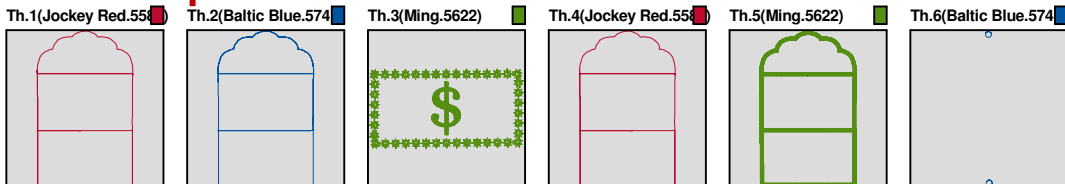

ZOOM 97%

Color Sequence:

Design Name: atwnls1025-6x10	Customer Name:	Machine Set: Default	
Size=107.40 mm x 172.00 mm	Stitch No.=7825	ChangeColor No.=5	Trim No.=4

Design Note:

No.	Thread	Length(m)
1.	 Robison Anton Super Brite Poly.Jockey Red.5581	1.16
2.	 Robison Anton Super Brite Poly.Baltic Blue.5741	1.38
3.	 Robison Anton Super Brite Poly.Ming.5622	5.33
4.	 Robison Anton Super Brite Poly.Jockey Red.5581	1.17
5.	 Robison Anton Super Brite Poly.Ming.5622	16.79
6.	 Robison Anton Super Brite Poly.Baltic Blue.5741	0.05

ZOOM 97%

Color Sequence:

Design Name: atwnls1026-6x10	Customer Name:	Machine Set: Default	
Size=107.40 mm x 172.00 mm	Stitch No.=7752	ChangeColor No.=7	Trim No.=5

Design Note:

No.	Thread	Length(m)
1.	 Robison Anton Super Brite Poly.Jockey Red.5581	1.16
2.	 Robison Anton Super Brite Poly.Baltic Blue.5741	1.38
3.	 Robison Anton Super Brite Poly.Sun Gold.5512	3.31
4.	 Robison Anton Super Brite Poly.Green Dust.5757	0.71
5.	 Robison Anton Super Brite Poly.Sun Gold.5512	0.47
6.	 Robison Anton Super Brite Poly.Jockey Red.5581	1.53
7.	 Robison Anton Super Brite Poly.Sun Gold.5512	16.87
8.	 Robison Anton Super Brite Poly.Baltic Blue.5741	0.05

Color Sequence:

Design Name: atwnls1027-6x10	Customer Name:	Machine Set: Default	
Size=107.40 mm x 172.00 mm	Stitch No.=11095	ChangeColor No.=6	Trim No.=5

Design Note:

No.	Thread	Length(m)
1.	 Robison Anton Super Brite Poly.Jockey Red.5581	1.16
2.	 Robison Anton Super Brite Poly.Baltic Blue.5741	1.42
3.	 Robison Anton Super Brite Poly.Green Dust.5757	3.60
4.	 Robison Anton Super Brite Poly.Jockey Red.5581	6.21
5.	 Robison Anton Super Brite Poly.Ash.5641	1.16
6.	 Robison Anton Super Brite Poly.Green Dust.5757	16.80
7.	 Robison Anton Super Brite Poly.Baltic Blue.5741	0.05