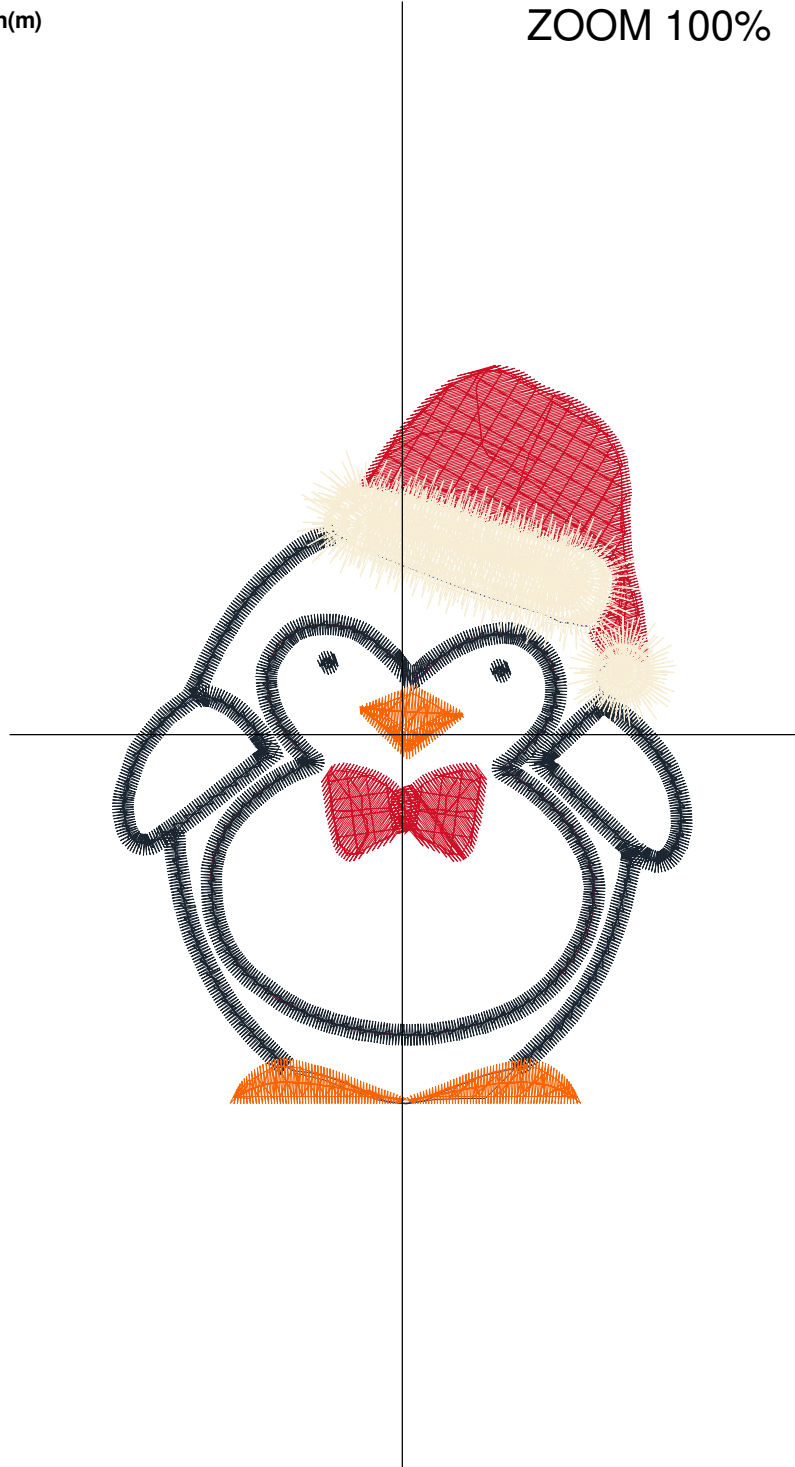

Design Name: atwnls2263	Date: 2020-11-07 19:35:30	Customer Name:	Machine Set: Default
Size=76.8 mm x 97.6 mm (3.02 inch x 3.84 inch) Stitch No.=9668 ChangeColor No.=6 Trim No.=10			

Design Note:

No.	Thread	Length(m)
1.	Robison Anton Super Brite Poly.Scarlet Flame.9020	0.45
2.	Robison Anton Super Brite Poly.Baltic Blue.5741	0.45
3.	Robison Anton Super Brite Poly.Scarlet Flame.9020	0.20
4.	Robison Anton Super Brite Poly.Black.5596	7.53
5.	Robison Anton Super Brite Poly.Dark Texas Orange.5769	2.04
6.	Robison Anton Super Brite Poly.Scarlet Flame.9020	5.81
7.	Robison Anton Super Brite Poly.Eggshell.5643	8.81

ZOOM 100%