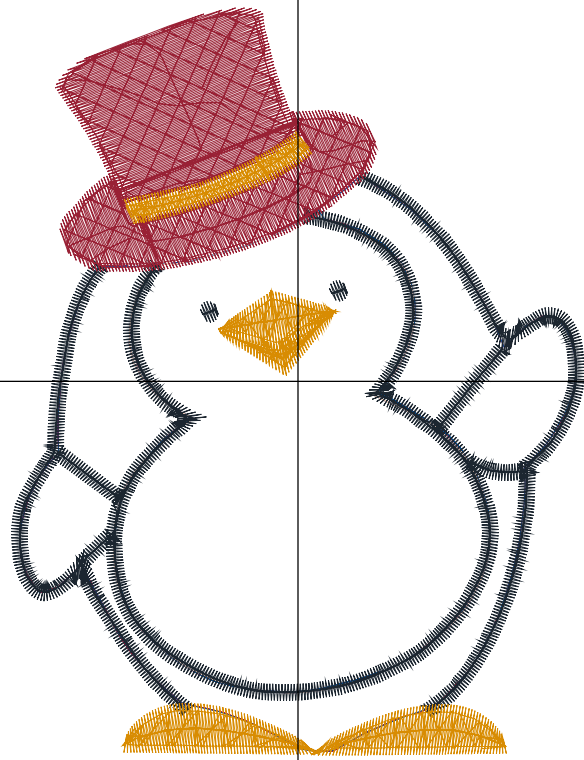

Design Name: atwnls2261	Customer Name:	Machine Set: Default	
Size=75.8 mm x 98.9 mm (2.98 inch x 3.89 inch) Stitch No.=7017 ChangeColor No.=7 Trim No.=6			

No.	Thread	Length(m)
1.	 Robison Anton Super Brite Poly.Jockey Red.5581	0.53
2.	 Robison Anton Super Brite Poly.Baltic Blue.5741	0.59
3.	 Robison Anton Super Brite Poly.Jockey Red.5581	0.38
4.	 Robison Anton Super Brite Poly.Baltic Blue.5741	0.41
5.	 Robison Anton Super Brite Poly.Bisque.5677	0.38
6.	 Robison Anton Super Brite Poly.Black.5596	5.70
7.	 Robison Anton Super Brite Poly.Cranberry.5570	6.24
8.	 Robison Anton Super Brite Poly.Sun Gold.5512	3.33

ZOOM 100%

Color Sequence:

Design Name: atwnls2262	Date: 2020-11-08 10:08:55	Customer Name:	Machine Set: Default
Size=100.6 mm x 97.4 mm (3.96 inch x 3.83 inch) Stitch No.=12607 ChangeColor No.=7 Trim No.=22			

No.	Thread	Length(m)
1.	 Robison Anton Super Brite Poly.Jockey Red.5581	1.19
2.	 Robison Anton Super Brite Poly.Baltic Blue.5741	0.64
3.	 Robison Anton Super Brite Poly.Jockey Red.5581	0.59
4.	 Robison Anton Super Brite Poly.Baltic Blue.5741	0.57
5.	 Robison Anton Super Brite Poly.Black.5596	8.69
6.	 Robison Anton Super Brite Poly.Golden Poppy.5630	2.84
7.	 Robison Anton Super Brite Poly.Evergreen.5615	6.00
8.	 Robison Anton Super Brite Poly.Scarlet Flame.9020	10.37