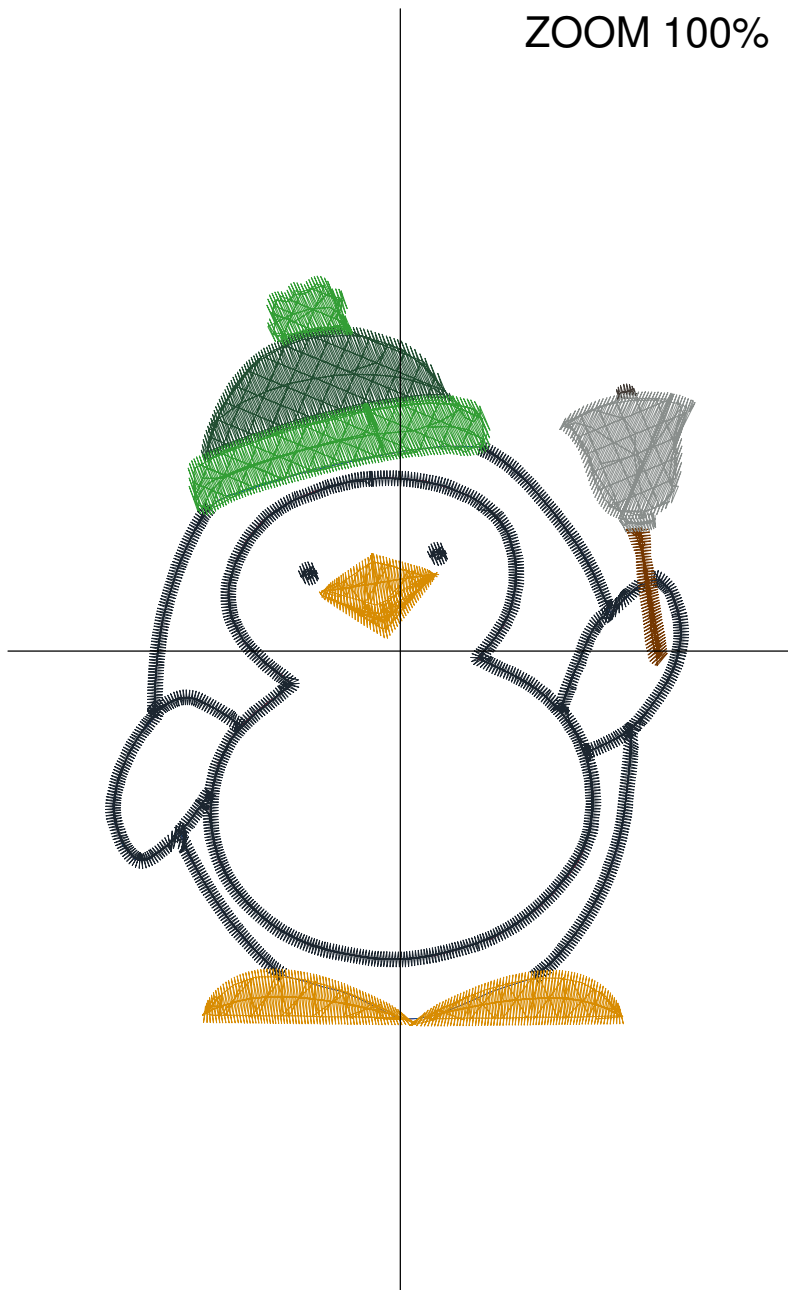

Design Name: atwnls2266	Customer Name:	Machine Set: Default	
Size=78.0 mm x 99.2 mm (3.07 inch x 3.91 inch) Stitch No.=7040 ChangeColor No.=9 Trim No.=8			

Design Note:

No.	Thread	Length(m)
1.	Robison Anton Super Brite Poly.Scarlet Flame.9020	0.47
2.	Robison Anton Super Brite Poly.Baltic Blue.5741	0.47
3.	Robison Anton Super Brite Poly.Scarlet Flame.9020	0.21
4.	Robison Anton Super Brite Poly.Black.5596	5.88
5.	Robison Anton Super Brite Poly.Sun Gold.5512	2.93
6.	Robison Anton Super Brite Poly.Ivy.5852	2.02
7.	Robison Anton Super Brite Poly.Emerald.5514	2.65
8.	Robison Anton Super Brite Poly.Chocolate.5527	0.38
9.	Robison Anton Super Brite Poly.Charcoal.5565	0.04
10.	Robison Anton Super Brite Poly.Silvery Gray.5784	1.54

ZOOM 100%

Color Sequence:

Th.1(Scarlet Flame.9020)	Th.2(Baltic Blue.5741)	Th.3(Scarlet Flame.9020)	Th.4(Black.5596)	Th.5(Sun Gold.5512)	Th.6(Ivy.5852)	Th.7(Emerald.5514)	Th.8(Chocolate.5527)
Th.9(Charcoal.5565)	Th.10(Silvery Gray.5784)