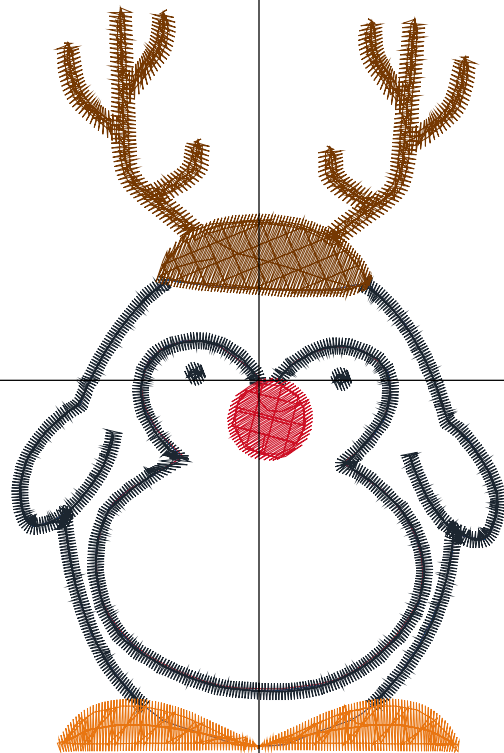

Design Name: atwnls2261	Customer Name:	Machine Set: Default	
Size=75.8 mm x 98.9 mm (2.98 inch x 3.89 inch) Stitch No.=7017 ChangeColor No.=7 Trim No.=6			

No.	Thread	Length(m)
1.	 Robison Anton Super Brite Poly.Jockey Red.5581	0.53
2.	 Robison Anton Super Brite Poly.Baltic Blue.5741	0.59
3.	 Robison Anton Super Brite Poly.Jockey Red.5581	0.38
4.	 Robison Anton Super Brite Poly.Baltic Blue.5741	0.41
5.	 Robison Anton Super Brite Poly.Bisque.5677	0.38
6.	 Robison Anton Super Brite Poly.Black.5596	5.70
7.	 Robison Anton Super Brite Poly.Cranberry.5570	6.24
8.	 Robison Anton Super Brite Poly.Sun Gold.5512	3.33

ZOOM 100%

Color Sequence:

Design Name: atwnls2264	Date: 2020-11-08 07:00:54	Customer Name:	Machine Set: Default
Size=65.4 mm x 98.4 mm (2.57 inch x 3.87 inch) Stitch No.=5190 ChangeColor No.=6 Trim No.=7			

No.	Thread	Length(m)
1.	 Robison Anton Super Brite Poly.Scarlet Flame.9020	0.38
2.	 Robison Anton Super Brite Poly.Baltic Blue.5741	0.38
3.	 Robison Anton Super Brite Poly.Scarlet Flame.9020	0.16
4.	 Robison Anton Super Brite Poly.Black.5596	4.85
5.	 Robison Anton Super Brite Poly.Scarlet Flame.9020	0.65
6.	 Robison Anton Super Brite Poly.Golden Poppy.5630	1.87
7.	 Robison Anton Super Brite Poly.Chocolate.5527	4.43

ZOOM 100%

Color Sequence:

Th.1(Scarlet Flame.9020) Th.2(Baltic Blue.5741) Th.3(Scarlet Flame.9020) Th.4,5,6(Black.5596) Th.7(Scarlet Flame.9020) Th.8(Golden Poppy.5630) Th.9(Chocolate.5527)

Design Name: atwnls2265	Date: 2020-11-08 09:28:00	Customer Name:	Machine Set: Default
Size=83.0 mm x 95.0 mm (3.27 inch x 3.74 inch) Stitch No.=10586 ChangeColor No.=7 Trim No.=25			