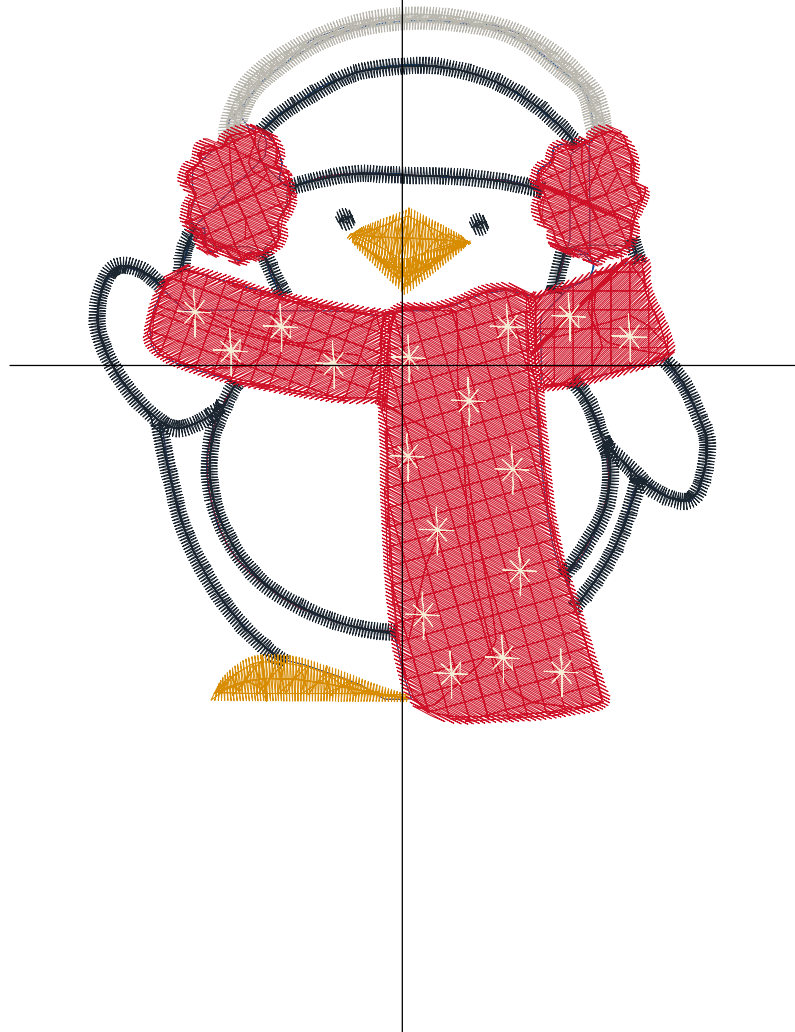

Design Name: atwnls2265	Date: 2020-11-08 09:28:00	Customer Name:	Machine Set: Default
Size=83.0 mm x 95.0 mm (3.27 inch x 3.74 inch) Stitch No.=10586 ChangeColor No.=7 Trim No.=25			

No.	Thread	Length(m)
1.	Robison Anton Super Brite Poly.Scarlet Flame.9020	0.91
2.	Robison Anton Super Brite Poly.Baltic Blue.5741	0.91
3.	Robison Anton Super Brite Poly.Scarlet Flame.9020	0.29
4.	Robison Anton Super Brite Poly.Black.5596	4.66
5.	Robison Anton Super Brite Poly.Sun Gold.5512	1.71
6.	Robison Anton Super Brite Poly.Skylight.5782	1.61
7.	Robison Anton Super Brite Poly.Scarlet Flame.9020	15.49
8.	Robison Anton Super Brite Poly.Eggshell.5643	0.71

ZOOM 100%