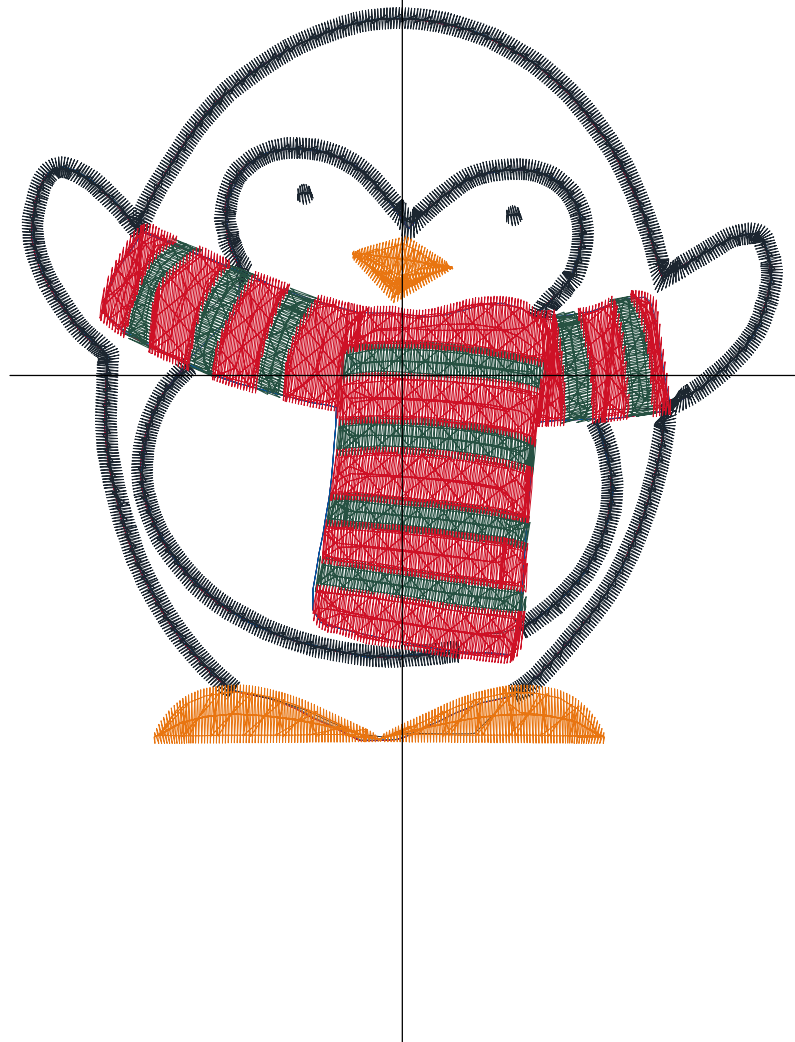

Design Name: atwnls2261	Customer Name:	Machine Set: Default	
Size=75.8 mm x 98.9 mm (2.98 inch x 3.89 inch) Stitch No.=7017 ChangeColor No.=7 Trim No.=6			

No.	Thread	Length(m)
1.	 Robison Anton Super Brite Poly.Jockey Red.5581	0.53
2.	 Robison Anton Super Brite Poly.Baltic Blue.5741	0.59
3.	 Robison Anton Super Brite Poly.Jockey Red.5581	0.38
4.	 Robison Anton Super Brite Poly.Baltic Blue.5741	0.41
5.	 Robison Anton Super Brite Poly.Bisque.5677	0.38
6.	 Robison Anton Super Brite Poly.Black.5596	5.70
7.	 Robison Anton Super Brite Poly.Cranberry.5570	6.24
8.	 Robison Anton Super Brite Poly.Sun Gold.5512	3.33

ZOOM 100%

Color Sequence:

Design Name: atwnls2262	Date: 2020-11-08 10:08:55	Customer Name:	Machine Set: Default
Size=100.6 mm x 97.4 mm (3.96 inch x 3.83 inch) Stitch No.=12607 ChangeColor No.=7 Trim No.=22			

No.	Thread	Length(m)
1.	 Robison Anton Super Brite Poly.Jockey Red.5581	1.19
2.	 Robison Anton Super Brite Poly.Baltic Blue.5741	0.64
3.	 Robison Anton Super Brite Poly.Jockey Red.5581	0.59
4.	 Robison Anton Super Brite Poly.Baltic Blue.5741	0.57
5.	 Robison Anton Super Brite Poly.Black.5596	8.69
6.	 Robison Anton Super Brite Poly.Golden Poppy.5630	2.84
7.	 Robison Anton Super Brite Poly.Evergreen.5615	6.00
8.	 Robison Anton Super Brite Poly.Scarlet Flame.9020	10.37

ZOOM 100%

Color Sequence:

Design Name: atwnls2263	Date: 2020-11-07 19:35:30	Customer Name:	Machine Set: Default
Size=76.8 mm x 97.6 mm (3.02 inch x 3.84 inch) Stitch No.=9668 ChangeColor No.=6 Trim No.=10			