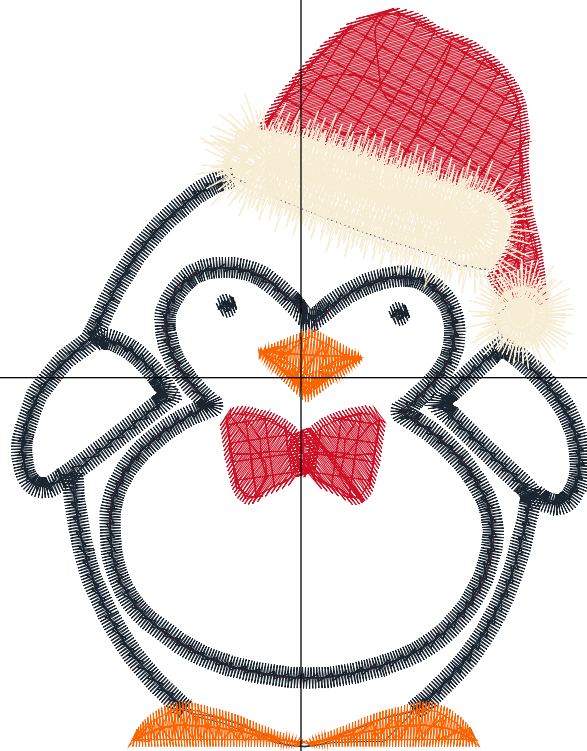

ZOOM 100%

Color Sequence:

Design Name: atwnls2263	Date: 2020-11-07 19:35:30	Customer Name:	Machine Set: Default
Size=76.8 mm x 97.6 mm (3.02 inch x 3.84 inch) Stitch No.=9668 ChangeColor No.=6 Trim No.=10			

Design Note:

No.	Thread	Length(m)
1.	 Robison Anton Super Brite Poly.Scarlet Flame.9020	0.45
2.	 Robison Anton Super Brite Poly.Baltic Blue.5741	0.45
3.	 Robison Anton Super Brite Poly.Scarlet Flame.9020	0.20
4.	 Robison Anton Super Brite Poly.Black.5596	7.53
5.	 Robison Anton Super Brite Poly.Dark Texas Orange.5769	2.04
6.	 Robison Anton Super Brite Poly.Scarlet Flame.9020	5.81
7.	 Robison Anton Super Brite Poly.Eggshell.5643	8.81

ZOOM 100%

Color Sequence:

Design Name: atwnls2264	Date: 2020-11-08 07:00:54	Customer Name:	Machine Set: Default
Size=65.4 mm x 98.4 mm (2.57 inch x 3.87 inch) Stitch No.=5190 ChangeColor No.=6 Trim No.=7			