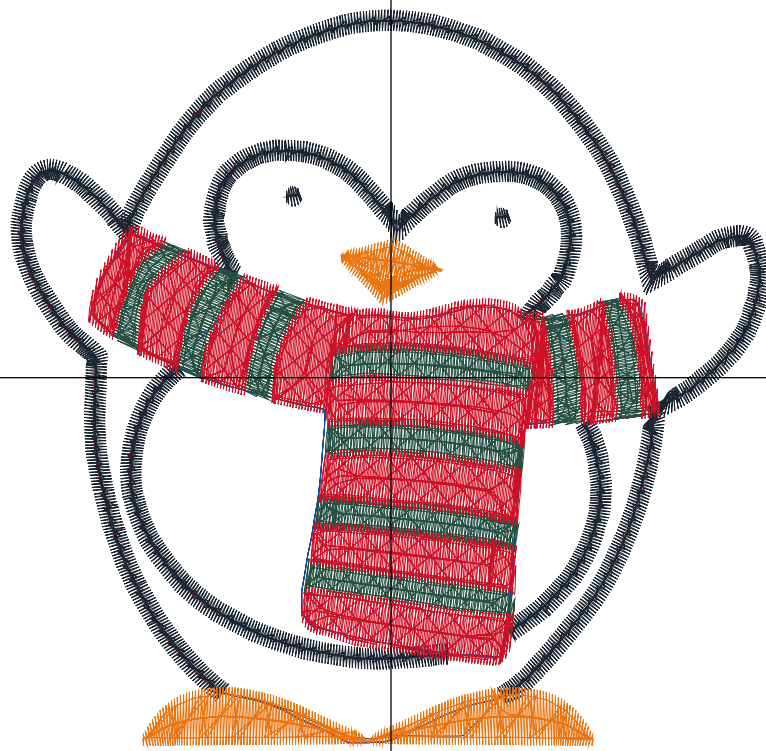

Design Name: atwnls2263	Date: 2020-11-07 19:35:30	Customer Name:	Machine Set: Default
Size=76.8 mm x 97.6 mm (3.02 inch x 3.84 inch) Stitch No.=9668 ChangeColor No.=6 Trim No.=10			

Design Note:

No.	Thread	Length(m)
1.	Robison Anton Super Brite Poly.Scarlet Flame.9020	0.45
2.	Robison Anton Super Brite Poly.Baltic Blue.5741	0.45
3.	Robison Anton Super Brite Poly.Scarlet Flame.9020	0.20
4.	Robison Anton Super Brite Poly.Black.5596	7.53
5.	Robison Anton Super Brite Poly.Dark Texas Orange.5769	2.04
6.	Robison Anton Super Brite Poly.Scarlet Flame.9020	5.81
7.	Robison Anton Super Brite Poly.Eggshell.5643	8.81

ZOOM 100%