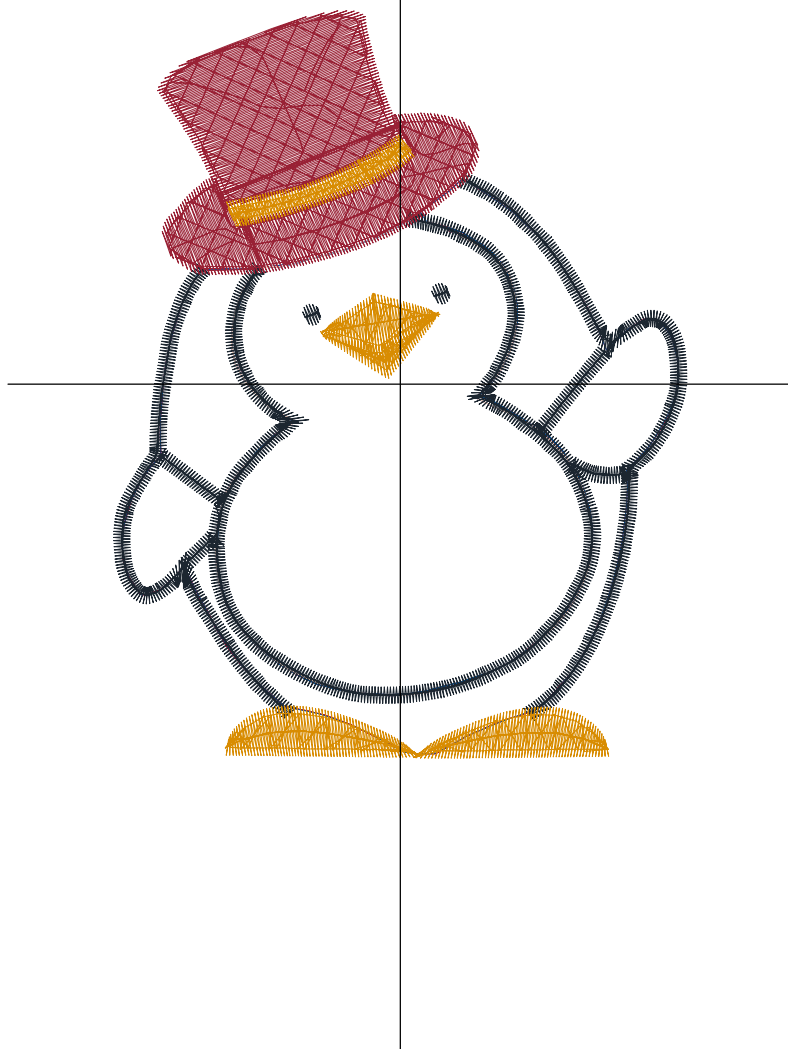

Design Name: atwnls2261	Customer Name:	Machine Set: Default	
Size=75.8 mm x 98.9 mm (2.98 inch x 3.89 inch) Stitch No.=7017 ChangeColor No.=7 Trim No.=6			

No.	Thread	Length(m)
1.	 Robison Anton Super Brite Poly.Jockey Red.5581	0.53
2.	 Robison Anton Super Brite Poly.Baltic Blue.5741	0.59
3.	 Robison Anton Super Brite Poly.Jockey Red.5581	0.38
4.	 Robison Anton Super Brite Poly.Baltic Blue.5741	0.41
5.	 Robison Anton Super Brite Poly.Bisque.5677	0.38
6.	 Robison Anton Super Brite Poly.Black.5596	5.70
7.	 Robison Anton Super Brite Poly.Cranberry.5570	6.24
8.	 Robison Anton Super Brite Poly.Sun Gold.5512	3.33

ZOOM 100%

Color Sequence:

Design Name: atwnls2262	Date: 2020-11-08 10:08:55	Customer Name:	Machine Set: Default
Size=100.6 mm x 97.4 mm (3.96 inch x 3.83 inch) Stitch No.=12607 ChangeColor No.=7 Trim No.=22			

No.	Thread	Length(m)
1.	 Robison Anton Super Brite Poly.Jockey Red.5581	1.19
2.	 Robison Anton Super Brite Poly.Baltic Blue.5741	0.64
3.	 Robison Anton Super Brite Poly.Jockey Red.5581	0.59
4.	 Robison Anton Super Brite Poly.Baltic Blue.5741	0.57
5.	 Robison Anton Super Brite Poly.Black.5596	8.69
6.	 Robison Anton Super Brite Poly.Golden Poppy.5630	2.84
7.	 Robison Anton Super Brite Poly.Evergreen.5615	6.00
8.	 Robison Anton Super Brite Poly.Scarlet Flame.9020	10.37

ZOOM 100%

Color Sequence:

Design Name: atwnls2263	Date: 2020-11-07 19:35:30	Customer Name:	Machine Set: Default
Size=76.8 mm x 97.6 mm (3.02 inch x 3.84 inch) Stitch No.=9668 ChangeColor No.=6 Trim No.=10			