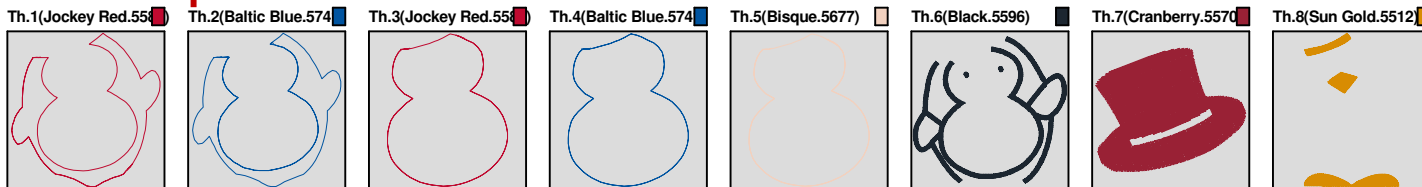

Design Name: atwnls2261	Customer Name:	Machine Set: Default	
Size=75.8 mm x 98.9 mm (2.98 inch x 3.89 inch) Stitch No.=7017 ChangeColor No.=7 Trim No.=6			

No.	Thread	Length(m)
1.	 Robison Anton Super Brite Poly.Jockey Red.5581	0.53
2.	 Robison Anton Super Brite Poly.Baltic Blue.5741	0.59
3.	 Robison Anton Super Brite Poly.Jockey Red.5581	0.38
4.	 Robison Anton Super Brite Poly.Baltic Blue.5741	0.41
5.	 Robison Anton Super Brite Poly.Bisque.5677	0.38
6.	 Robison Anton Super Brite Poly.Black.5596	5.70
7.	 Robison Anton Super Brite Poly.Cranberry.5570	6.24
8.	 Robison Anton Super Brite Poly.Sun Gold.5512	3.33

ZOOM 100%

Color Sequence:

Design Name: atwnls2262	Date: 2020-11-08 10:08:55	Customer Name:	Machine Set: Default
Size=100.6 mm x 97.4 mm (3.96 inch x 3.83 inch) Stitch No.=12607 ChangeColor No.=7 Trim No.=22			

No.	Thread	Length(m)
1.	 Robison Anton Super Brite Poly.Jockey Red.5581	1.19
2.	 Robison Anton Super Brite Poly.Baltic Blue.5741	0.64
3.	 Robison Anton Super Brite Poly.Jockey Red.5581	0.59
4.	 Robison Anton Super Brite Poly.Baltic Blue.5741	0.57
5.	 Robison Anton Super Brite Poly.Black.5596	8.69
6.	 Robison Anton Super Brite Poly.Golden Poppy.5630	2.84
7.	 Robison Anton Super Brite Poly.Evergreen.5615	6.00
8.	 Robison Anton Super Brite Poly.Scarlet Flame.9020	10.37

ZOOM 100%

Color Sequence:

Design Name: atwnls2263	Date: 2020-11-07 19:35:30	Customer Name:	Machine Set: Default
Size=76.8 mm x 97.6 mm (3.02 inch x 3.84 inch) Stitch No.=9668 ChangeColor No.=6 Trim No.=10			