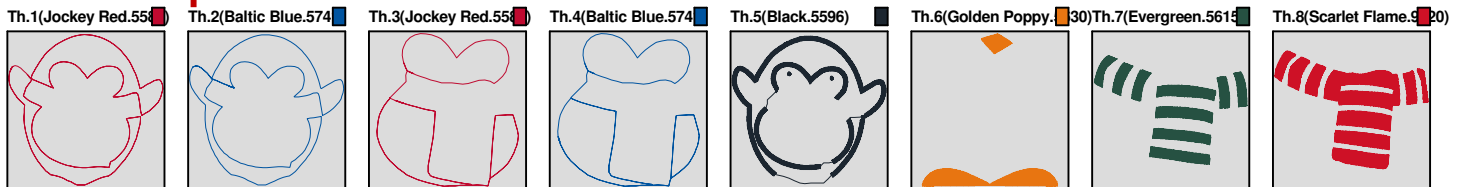

Design Name: atwnls2261	Customer Name:	Machine Set: Default	
Size=75.8 mm x 98.9 mm (2.98 inch x 3.89 inch) Stitch No.=7017 ChangeColor No.=7 Trim No.=6			

No.	Thread	Length(m)
1.	 Robison Anton Super Brite Poly.Jockey Red.5581	0.53
2.	 Robison Anton Super Brite Poly.Baltic Blue.5741	0.59
3.	 Robison Anton Super Brite Poly.Jockey Red.5581	0.38
4.	 Robison Anton Super Brite Poly.Baltic Blue.5741	0.41
5.	 Robison Anton Super Brite Poly.Bisque.5677	0.38
6.	 Robison Anton Super Brite Poly.Black.5596	5.70
7.	 Robison Anton Super Brite Poly.Cranberry.5570	6.24
8.	 Robison Anton Super Brite Poly.Sun Gold.5512	3.33

ZOOM 100%

Color Sequence:

Design Name: atwnls2262	Date: 2020-11-08 10:08:55	Customer Name:	Machine Set: Default
Size=100.6 mm x 97.4 mm (3.96 inch x 3.83 inch) Stitch No.=12607 ChangeColor No.=7 Trim No.=22			

No.	Thread	Length(m)
1.	 Robison Anton Super Brite Poly.Jockey Red.5581	1.19
2.	 Robison Anton Super Brite Poly.Baltic Blue.5741	0.64
3.	 Robison Anton Super Brite Poly.Jockey Red.5581	0.59
4.	 Robison Anton Super Brite Poly.Baltic Blue.5741	0.57
5.	 Robison Anton Super Brite Poly.Black.5596	8.69
6.	 Robison Anton Super Brite Poly.Golden Poppy.5630	2.84
7.	 Robison Anton Super Brite Poly.Evergreen.5615	6.00
8.	 Robison Anton Super Brite Poly.Scarlet Flame.9020	10.37

ZOOM 100%

Color Sequence:

Design Name: atwnls2263	Date: 2020-11-07 19:35:30	Customer Name:	Machine Set: Default
Size=76.8 mm x 97.6 mm (3.02 inch x 3.84 inch) Stitch No.=9668 ChangeColor No.=6 Trim No.=10			