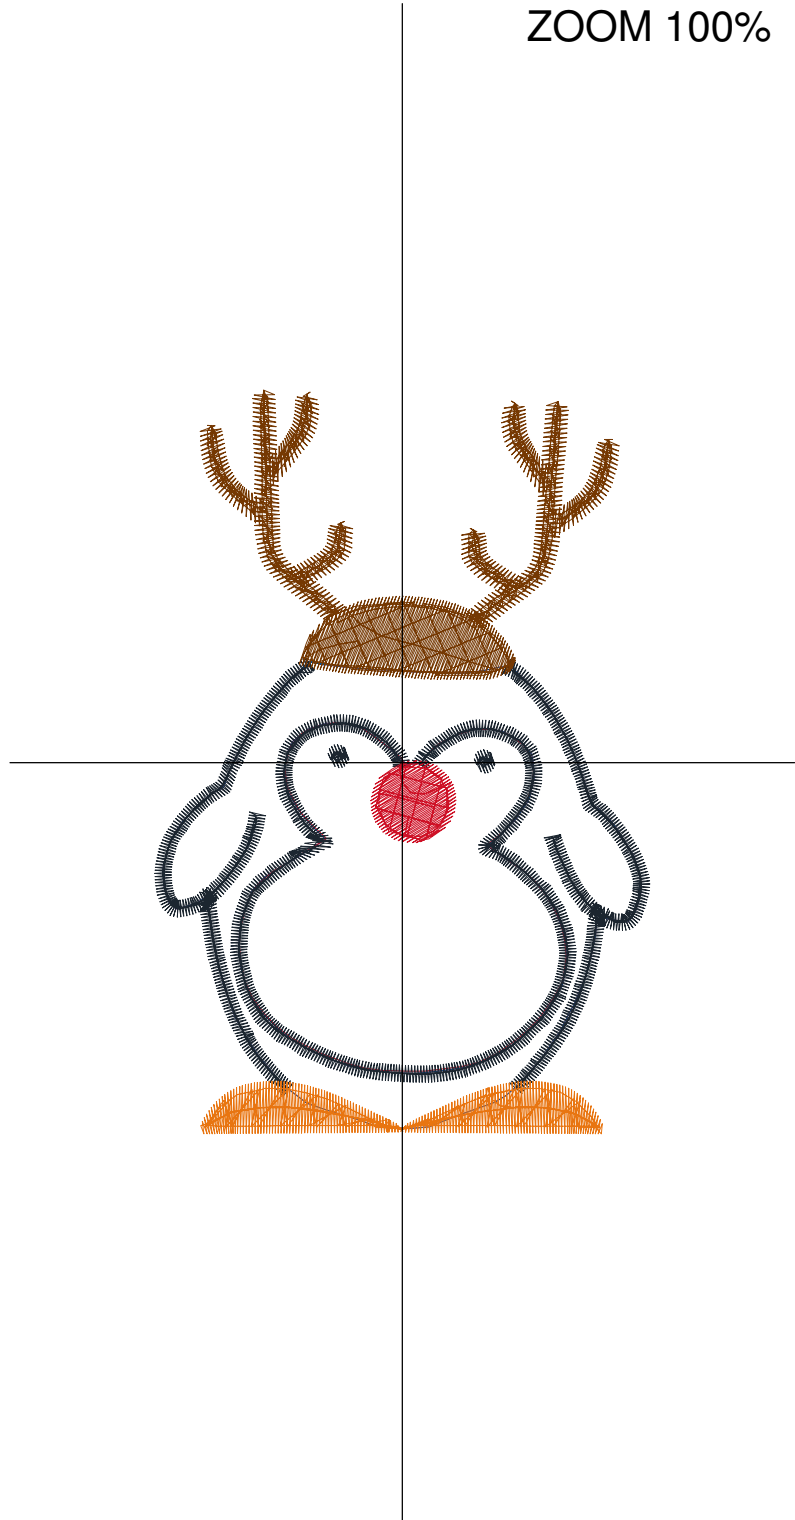

Design Name: atwnls2264	Date: 2020-11-08 07:00:54	Customer Name:	Machine Set: Default
Size=65.4 mm x 98.4 mm (2.57 inch x 3.87 inch) Stitch No.=5190 ChangeColor No.=6 Trim No.=7			

No.	Thread	Length(m)
1.	Robison Anton Super Brite Poly.Scarlet Flame.9020	0.38
2.	Robison Anton Super Brite Poly.Baltic Blue.5741	0.38
3.	Robison Anton Super Brite Poly.Scarlet Flame.9020	0.16
4.	Robison Anton Super Brite Poly.Black.5596	4.85
5.	Robison Anton Super Brite Poly.Scarlet Flame.9020	0.65
6.	Robison Anton Super Brite Poly.Golden Poppy.5630	1.87
7.	Robison Anton Super Brite Poly.Chocolate.5527	4.43

ZOOM 100%

Color Sequence:

Th.1(Scarlet Flame.9020) Th.2(Baltic Blue.5741) Th.3(Scarlet Flame.9020) Th.4,5,6(Black.5596) Th.7(Scarlet Flame.9020) Th.8(Golden Poppy.5630) Th.9(Chocolate.5527)