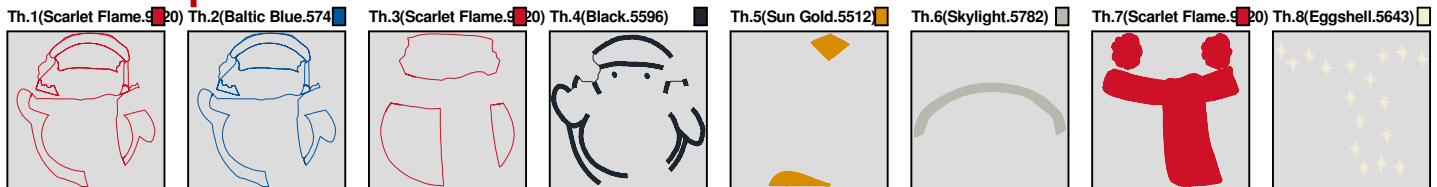

Color Sequence: