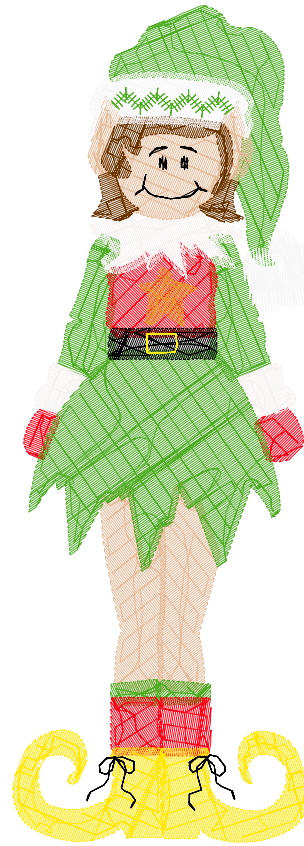

Design Name: atwjt0119	Customer Name:	Machine Set: Default	
Size=40.1 mm x 110.7 mm (1.58 inch x 4.36 inch) Stitch No.=9938 ChangeColor No.=12 Trim No.=24			

Design Note:

No.	Thread	Length(m)
1.	Robison-Anton Polyester.Amber.5636	1.73
2.	Robison-Anton Polyester.Eventide Green.9147	2.90
3.	Robison-Anton Polyester.Indian Summer.9023	1.65
4.	Robison-Anton Polyester.Oyster.5703	1.12
5.	Robison-Anton Polyester.Eventide Green.9147	3.38
6.	Robison-Anton Polyester.Amber.5636	1.12
7.	Robison-Anton Polyester.Lucrene.9133	0.64
8.	Robison-Anton Polyester.Golden Stargazer.9051	2.05
9.	Robison-Anton Polyester.Terry Tan.9131	0.18
10.	Robison-Anton Polyester.Black.5596	0.70
11.	Robison-Anton Polyester.Golden Stargazer.9051	0.06
12.	Robison-Anton Polyester.Snow White.5597	1.39
13.	Robison-Anton Polyester.Eventide Green.9147	0.15

ZOOM 100%

Color Sequence:

Th.1(Gold.5503)	Th.2(Eventide Green.9147)	Th.3(Indian Summer.9023)	Th.4(Oyster.5703)	Th.5(Eventide Green.9147)	Th.6(Gold.5503)	Th.7(Lucrene.9133)	Th.8(Golden Stargazer.9051)
Th.9(Terry Tan.9131)	Th.10(Black.5596)	Th.11(Black Eyed Susan.9131)	Th.12(Snow White.5597)	Th.13(Eventide Green.9147)