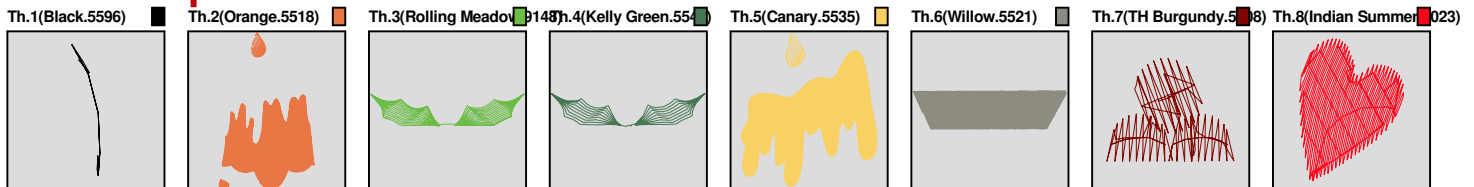

### Color Sequence:

Th.1(Black.5596)	Th.2(Natural white.5642)	Th.3(Indian Summer.9023)	Th.4(Endicott Bay.9145)	Th.5(Veggie Green.9091)	Th.6(Blue.5520)	Th.7(Slate.5575)	Th.8(Light Pink.5543)
Th.9(Sapphire.5580)	Th.10(Pollen Gold.5856)						

Design Name: atwjt0111	Customer Name:	Machine Set: Default	
Size=81.8 mm x 111.0 mm (3.22 inch x 4.37 inch) Stitch No.=10004 ChangeColor No.=7 Trim No.=4			

**Design Note:**

No.	Thread	Length(m)
1.	Robison-Anton Polyester.Black.5596	0.04
2.	Robison-Anton Polyester.Orange.5518	8.85
3.	Robison-Anton Polyester.Rolling Meadow.9148	1.26
4.	Robison-Anton Polyester.Kelly Green.5540	0.76
5.	Robison-Anton Polyester.Canary.5535	8.13
6.	Robison-Anton Polyester.Willow.5521	4.99
7.	Robison-Anton Polyester.TH Burgundy.5908	0.25
8.	Robison-Anton Polyester.Indian Summer.9023	0.91

ZOOM 100%

**Color Sequence:**

Design Name: atwjt0112	Customer Name:	Machine Set: Default	
Size=109.9 mm x 81.6 mm (4.33 inch x 3.21 inch) Stitch No.=13237 ChangeColor No.=11 Trim No.=8			

**Design Note:**