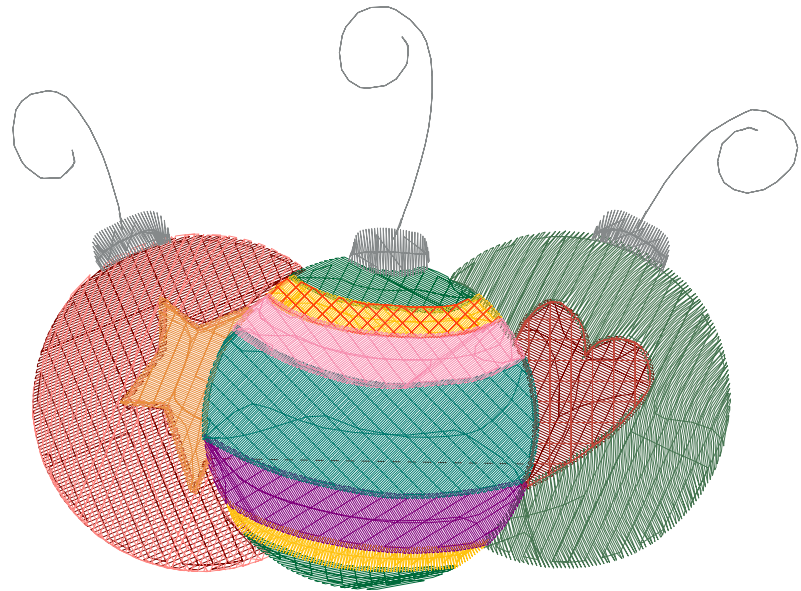

Design Name: atwjtl0110	Customer Name:	Machine Set: Default	
Size=110.7 mm x 101.5 mm (4.36 inch x 4.00 inch) Stitch No.=19697 ChangeColor No.=9 Trim No.=10			

No.	Thread	Length(m)
1.	Robison-Anton Polyester.Black.5596	0.11
2.	Robison-Anton Polyester.Natural white.5642	3.20
3.	Robison-Anton Polyester.Indian Summer.9023	3.87
4.	Robison-Anton Polyester.Endicott Bay.9145	1.47
5.	Robison-Anton Polyester.Veggie Green.9091	0.76
6.	Robison-Anton Polyester.Blue.5520	2.87
7.	Robison-Anton Polyester.Slate.5575	20.92
8.	Robison-Anton Polyester.Light Pink.5543	6.49
9.	Robison-Anton Polyester.Royal Blue.5510	0.86
10.	Robison-Anton Polyester.Pollen Gold.5856	1.62

Design Name: atwjt0111	Customer Name:	Machine Set: Default	
Size=81.8 mm x 111.0 mm (3.22 inch x 4.37 inch) Stitch No.=10004 ChangeColor No.=7 Trim No.=4			

**Design Note:**

No.	Thread	Length(m)
1.	Robison-Anton Polyester.Black.5596	0.04
2.	Robison-Anton Polyester.Orange.5518	8.85
3.	Robison-Anton Polyester.Rolling Meadow.9148	1.26
4.	Robison-Anton Polyester.Kelly Green.5540	0.76
5.	Robison-Anton Polyester.Canary.5535	8.13
6.	Robison-Anton Polyester.Willow.5521	4.99
7.	Robison-Anton Polyester.TH Burgundy.5908	0.25
8.	Robison-Anton Polyester.Indian Summer.9023	0.91

ZOOM 100%

**Color Sequence:**

Design Name: atwjt0112	Customer Name:	Machine Set: Default	
Size=109.9 mm x 81.6 mm (4.33 inch x 3.21 inch) Stitch No.=13237 ChangeColor No.=11 Trim No.=8			

**Design Note:**

ZOOM 94%

**Color Sequence:**

Design Name: atwjtl0113	Customer Name:	Machine Set: Default	
Size=81.2 mm x 110.6 mm (3.20 inch x 4.35 inch) Stitch No.=9431 ChangeColor No.=6 Trim No.=17			

No.	Thread	Length(m)
1.	 Robison-Anton Polyester.Aged Charcoal.5865	2.09
2.	 Robison-Anton Polyester.Black.5596	1.03
3.	 Robison-Anton Polyester.Natural white.5642	0.74
4.	 Robison-Anton Polyester.Fairview Gray.9114	12.52
5.	 Robison-Anton Polyester.Natural white.5642	2.51
6.	 Robison-Anton Polyester.Hollyhock Red.9006	0.16
7.	 Robison-Anton Polyester.Black.5596	0.66