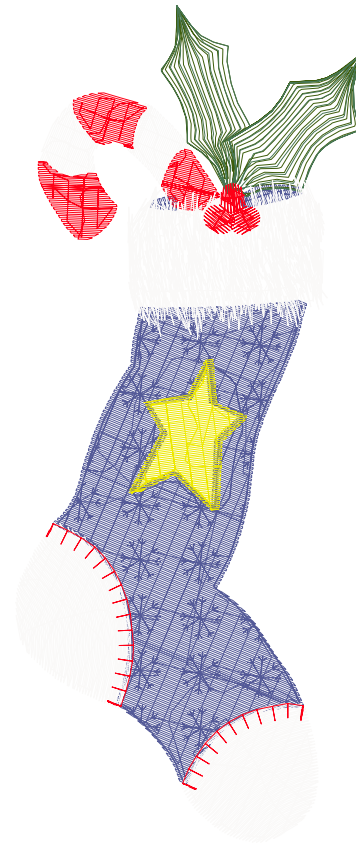

Design Name: atwjtl0117	Customer Name:	Machine Set: Default	
Size=45.6 mm x 110.6 mm (1.80 inch x 4.35 inch) Stitch No.=8725 ChangeColor No.=7 Trim No.=12			

Design Note:

No.	Thread	Length(m)
1.	Robison-Anton Polyester.Blue.5520	7.43
2.	Robison-Anton Polyester.Natural white.5642	0.64
3.	Robison-Anton Polyester.Indian Summer.9023	0.88
4.	Robison-Anton Polyester.Bonaire Green.9152	0.88
5.	Robison-Anton Polyester.Kelly Green.5540	0.55
6.	Robison-Anton Polyester.Natural white.5642	6.17
7.	Robison-Anton Polyester.Finch.9035	0.75
8.	Robison-Anton Polyester.Indian Summer.9023	0.42

ZOOM 100%