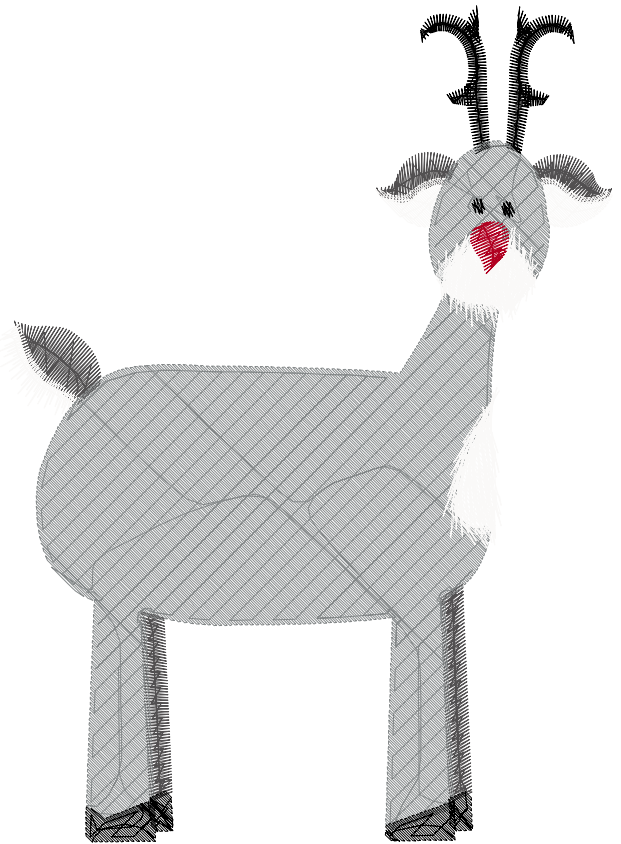

ZOOM 94%

**Color Sequence:**

Design Name: atwjtl0113	Customer Name:	Machine Set: Default	
Size=81.2 mm x 110.6 mm (3.20 inch x 4.35 inch) Stitch No.=9431 ChangeColor No.=6 Trim No.=17			

No.	Thread	Length(m)
1.	 Robison-Anton Polyester.Aged Charcoal.5865	2.09
2.	 Robison-Anton Polyester.Black.5596	1.03
3.	 Robison-Anton Polyester.Natural white.5642	0.74
4.	 Robison-Anton Polyester.Fairview Gray.9114	12.52
5.	 Robison-Anton Polyester.Natural white.5642	2.51
6.	 Robison-Anton Polyester.Hollyhock Red.9006	0.16
7.	 Robison-Anton Polyester.Black.5596	0.66

ZOOM 100%

**Color Sequence:**

Th.1(Aged Charcoal.5865) Th.2(Black.5596) Th.3(Natural white.5642) Th.4(Fairview Gray.9114) Th.5(Natural white.5642) Th.6(Hollyhock Red.9006) Th.7(Black.5596)

Design Name: atwjtl0114	Customer Name:	Machine Set: Default	
Size=80.9 mm x 110.4 mm (3.19 inch x 4.35 inch) Stitch No.=14723 ChangeColor No.=7 Trim No.=24			