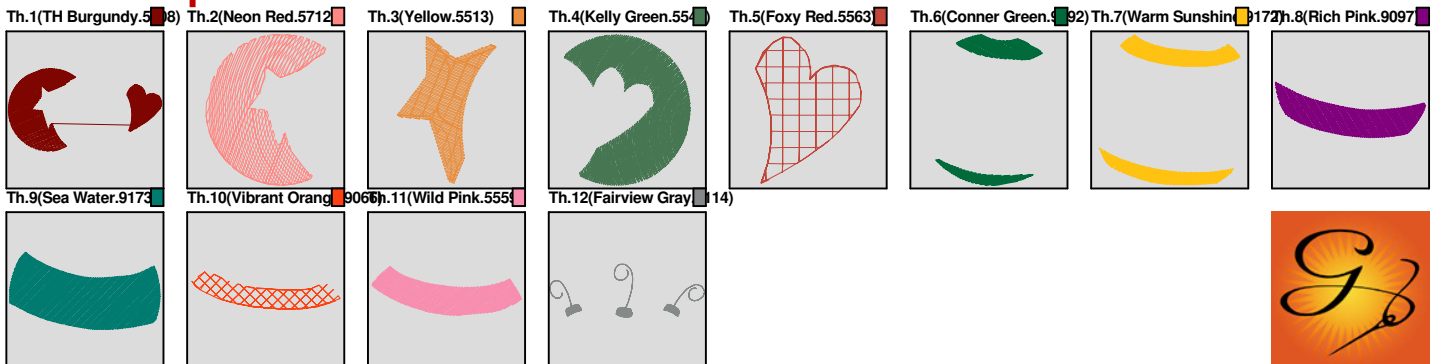

Color Sequence: