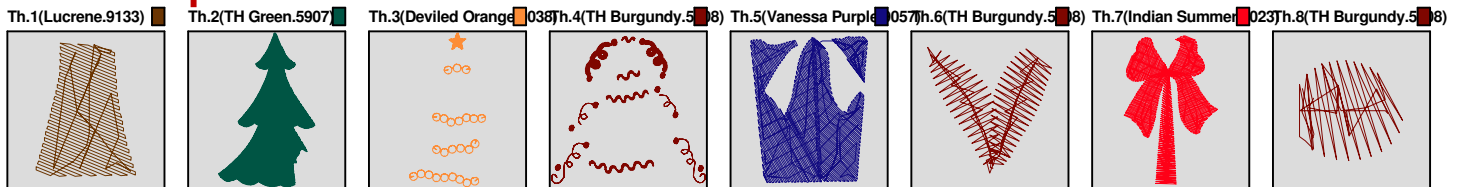

ZOOM 94%

**Color Sequence:**

Design Name: atwjtl0113	Customer Name:	Machine Set: Default	
Size=81.2 mm x 110.6 mm (3.20 inch x 4.35 inch) Stitch No.=9431 ChangeColor No.=6 Trim No.=17			

No.	Thread	Length(m)
1.	 Robison-Anton Polyester.Aged Charcoal.5865	2.09
2.	 Robison-Anton Polyester.Black.5596	1.03
3.	 Robison-Anton Polyester.Natural white.5642	0.74
4.	 Robison-Anton Polyester.Fairview Gray.9114	12.52
5.	 Robison-Anton Polyester.Natural white.5642	2.51
6.	 Robison-Anton Polyester.Hollyhock Red.9006	0.16
7.	 Robison-Anton Polyester.Black.5596	0.66

ZOOM 100%

**Color Sequence:**

Th.1(Aged Charcoal.5865) Th.2(Black.5596) Th.3(Natural white.5642) Th.4(Fairview Gray.9114) Th.5(Natural white.5642) Th.6(Hollyhock Red.9006) Th.7(Black.5596)

Design Name: atwjtl0114	Customer Name:	Machine Set: Default	
Size=80.9 mm x 110.4 mm (3.19 inch x 4.35 inch) Stitch No.=14723 ChangeColor No.=7 Trim No.=24			

**Design Note:**

No.	Thread	Length(m)
1.	 Robison-Anton Polyester.Lucrene.9133	0.35
2.	 Robison-Anton Polyester.TH Green.5907	11.85
3.	 Robison-Anton Polyester.Deviled Orange.9038	0.94
4.	 Robison-Anton Polyester.TH Burgundy.5908	3.22
5.	 Robison-Anton Polyester.Vanessa Purple.9057	2.22
6.	 Robison-Anton Polyester.TH Burgundy.5908	0.23
7.	 Robison-Anton Polyester.Indian Summer.9023	1.82
8.	 Robison-Anton Polyester.TH Burgundy.5908	0.09

ZOOM 100%

**Color Sequence:**

Design Name: atwjtl0115	Customer Name:	Machine Set: Default	
Size=86.7 mm x 110.7 mm (3.41 inch x 4.36 inch) Stitch No.=5306 ChangeColor No.=3 Trim No.=23			

**Design Note:**