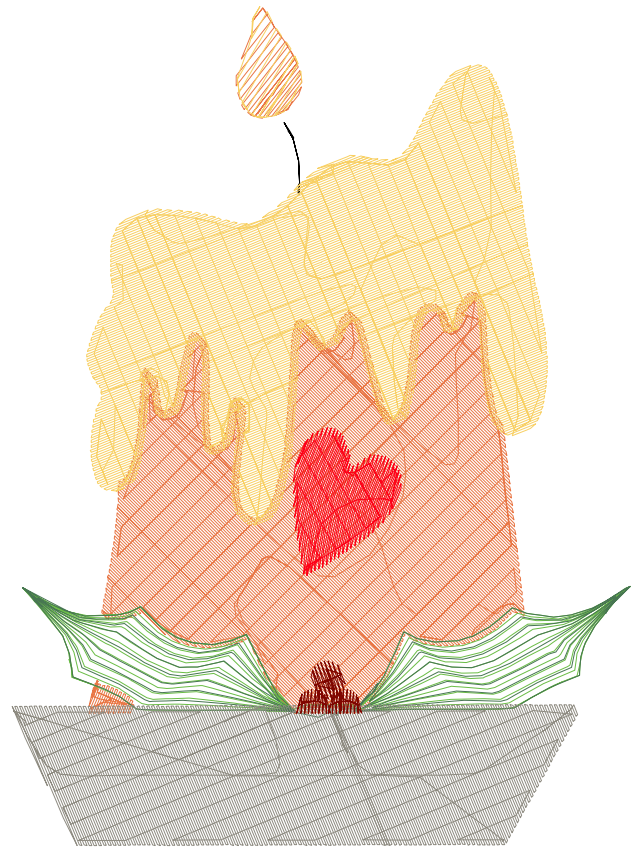

Design Name: atwjtl0110	Customer Name:	Machine Set: Default	
Size=110.7 mm x 101.5 mm (4.36 inch x 4.00 inch) Stitch No.=19697 ChangeColor No.=9 Trim No.=10			

No.	Thread	Length(m)
1.	Robison-Anton Polyester.Black.5596	0.11
2.	Robison-Anton Polyester.Natural white.5642	3.20
3.	Robison-Anton Polyester.Indian Summer.9023	3.87
4.	Robison-Anton Polyester.Endicott Bay.9145	1.47
5.	Robison-Anton Polyester.Veggie Green.9091	0.76
6.	Robison-Anton Polyester.Blue.5520	2.87
7.	Robison-Anton Polyester.Slate.5575	20.92
8.	Robison-Anton Polyester.Light Pink.5543	6.49
9.	Robison-Anton Polyester.Royal Blue.5510	0.86
10.	Robison-Anton Polyester.Pollen Gold.5856	1.62

### Color Sequence:

Th.1(Black.5596)	Th.2(Natural white.5642)	Th.3(Indian Summer.9023)	Th.4(Endicott Bay.9145)	Th.5(Veggie Green.9091)	Th.6(Blue.5520)	Th.7(Slate.5575)	Th.8(Light Pink.5543)
Th.9(Sapphire.5580)	Th.10(Pollen Gold.5856)						

Design Name: atwjt0111	Customer Name:	Machine Set: Default	
Size=81.8 mm x 111.0 mm (3.22 inch x 4.37 inch) Stitch No.=10004 ChangeColor No.=7 Trim No.=4			

**Design Note:**

No.	Thread	Length(m)
1.	Robison-Anton Polyester.Black.5596	0.04
2.	Robison-Anton Polyester.Orange.5518	8.85
3.	Robison-Anton Polyester.Rolling Meadow.9148	1.26
4.	Robison-Anton Polyester.Kelly Green.5540	0.76
5.	Robison-Anton Polyester.Canary.5535	8.13
6.	Robison-Anton Polyester.Willow.5521	4.99
7.	Robison-Anton Polyester.TH Burgundy.5908	0.25
8.	Robison-Anton Polyester.Indian Summer.9023	0.91

ZOOM 100%

**Color Sequence:**

Design Name: atwjt0112	Customer Name:	Machine Set: Default	
Size=109.9 mm x 81.6 mm (4.33 inch x 3.21 inch) Stitch No.=13237 ChangeColor No.=11 Trim No.=8			

**Design Note:**