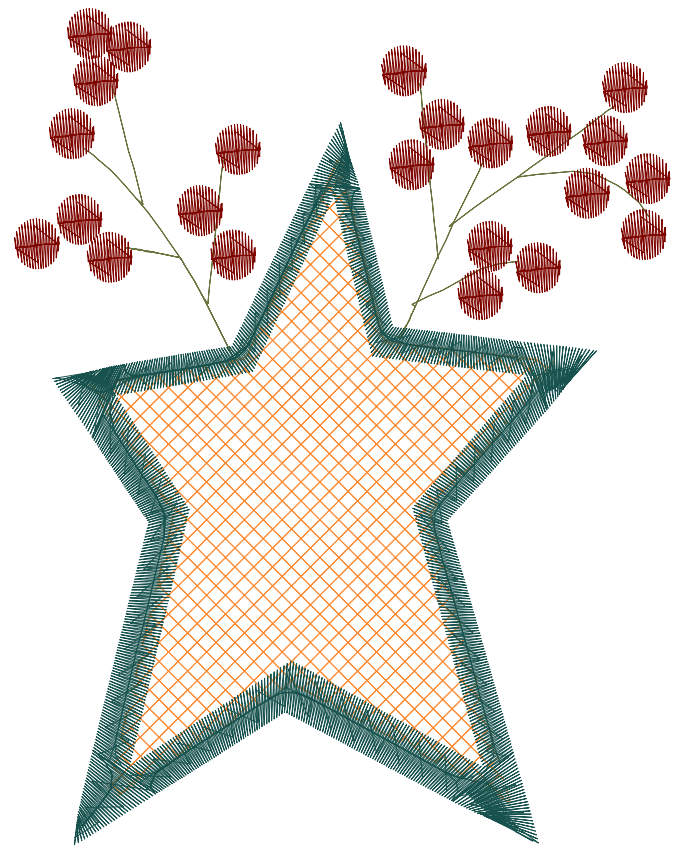

ZOOM 100%

**Color Sequence:**

Design Name: atwjtl0115	Customer Name:	Machine Set: Default	
Size=86.7 mm x 110.7 mm (3.41 inch x 4.36 inch) Stitch No.=5306 ChangeColor No.=3 Trim No.=23			

**Design Note:**

ZOOM 100%

**Color Sequence:**

Th.1(Meadow Green) Th.2(TH Burgundy) Th.3(Deviled Orange) Th.4(Southampton)

Design Name: atwjtl0116	Customer Name:	Machine Set: Default	
Size=85.0 mm x 111.4 mm (3.35 inch x 4.39 inch) Stitch No.=17207 ChangeColor No.=9 Trim No.=13			