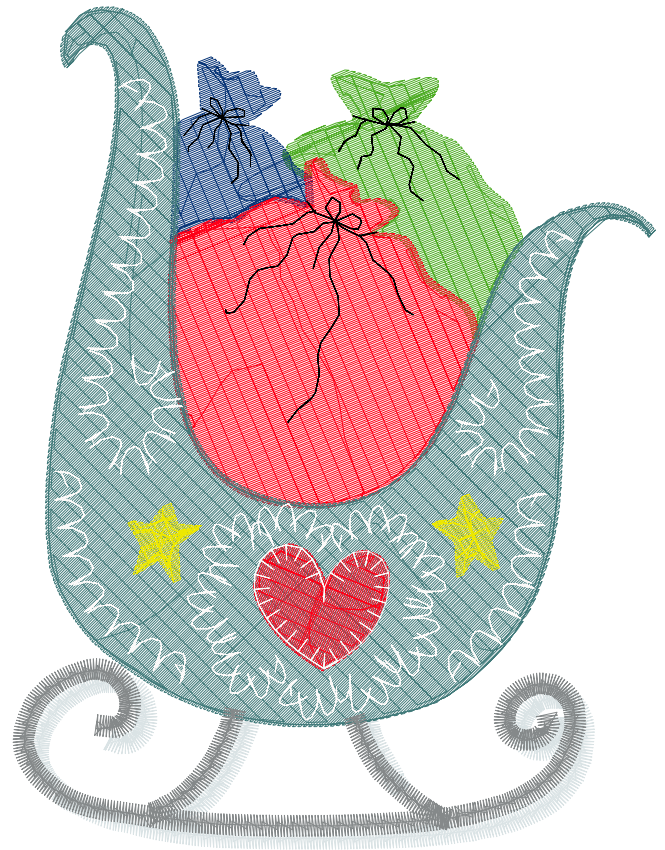

Design Name: atwjtl0116	Customer Name:	Machine Set: Default	
Size=85.0 mm x 111.4 mm (3.35 inch x 4.39 inch) Stitch No.=17207 ChangeColor No.=9 Trim No.=13			

Design Note:

No.	Thread	Length(m)
1.	Robison-Anton Polyester.Out of the Blue.9056	3.05
2.	Robison-Anton Polyester.Eventide Green.9147	2.62
3.	Robison-Anton Polyester.Favorite Deep Blue.9075	1.43
4.	Robison-Anton Polyester.Indian Summer.9023	6.47
5.	Robison-Anton Polyester.Peppermint.5690	15.38
6.	Robison-Anton Polyester.Fairview Gray.9114	3.25
7.	Robison-Anton Polyester.Black.5596	0.88
8.	Robison-Anton Polyester.Finch.9035	0.62
9.	Robison-Anton Polyester.Indian Summer.9023	1.09
10.	Robison-Anton Polyester.Natural white.5642	3.68

ZOOM 100%

Color Sequence:

Th.1(Out of the Blue.9056) Th.2(Eventide Green.9147) Th.3(Favorite Deep Blue.9075) Th.4(Indian Summer.9023) Th.5(Peppermint.5690) Th.6(Fairview Gray.9114) Th.7(Black.5596) Th.8(Finch.9035)

Th.9(Indian Summer.9023) Th.10(Natural white.5642)