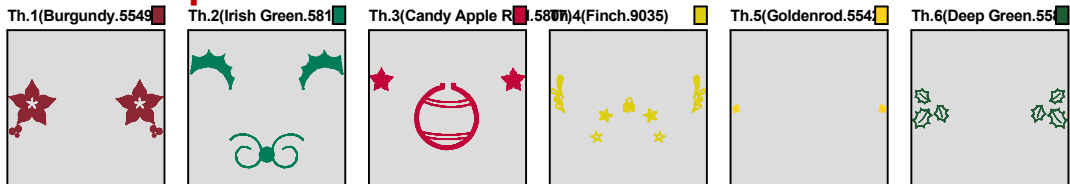

ZOOM 59%

Color Sequence:

Design Name: atwdd-0584	Customer Name:	Machine Set: Default	
Size=171.60 mm x 77.40 mm	Stitch No.=9272	ChangeColor No.=4	Trim No.=19

Design Note:

No.	Thread	Length(m)
1.	 Robison Anton Super Brite Poly.Irish Green.5812	13.82
2.	 Robison Anton Super Brite Poly.Candy Apple Red.5807	3.54
3.	 Robison Anton Super Brite Poly.Bambino Blue.9079	4.25
4.	 Robison Anton Super Brite Poly.Finch.9035	3.48
5.	 Robison Anton Super Brite Poly.Burgundy.5549	0.75

ZOOM 60%

Color Sequence:

Design Name: atwdd-0585	Customer Name:	Machine Set: Default	
Size=175.20 mm x 88.20 mm	Stitch No.=13073	ChangeColor No.=5	Trim No.=32

Design Note:

No.	Thread	Length(m)
1.	 Robison Anton Super Brite Poly.Burgundy.5549	12.92
2.	 Robison Anton Super Brite Poly.Irish Green.5812	3.12
3.	 Robison Anton Super Brite Poly.Candy Apple Red.5807	5.62
4.	 Robison Anton Super Brite Poly.Finch.9035	5.83
5.	 Robison Anton Super Brite Poly.Goldenrod.5542	0.12
6.	 Robison Anton Super Brite Poly.Deep Green.5584	3.60

ZOOM 59%

Color Sequence:

Design Name: atwdd-0586	Customer Name:	Machine Set: Default	
Size=177.40 mm x 89.10 mm	Stitch No.=15688	ChangeColor No.=5	Trim No.=58

Design Note:

No.	Thread	Length(m)
1.	 Robison Anton Super Brite Poly.Deep Green.5584	6.54
2.	 Robison Anton Super Brite Poly.Burgundy.5549	8.25
3.	 Robison Anton Super Brite Poly.Candy Apple Red.5807	6.00
4.	 Robison Anton Super Brite Poly.Goldenrod.5542	0.06
5.	 Robison Anton Super Brite Poly.Finch.9035	5.77
6.	 Robison Anton Super Brite Poly.Irish Green.5812	11.34