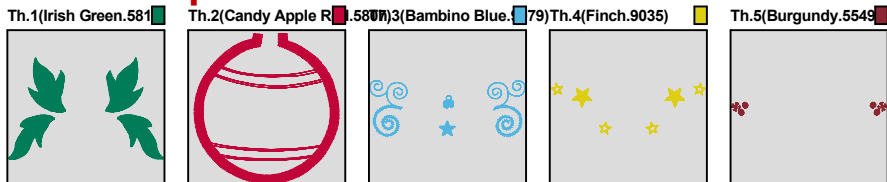

ZOOM 59%

Color Sequence:

Design Name: atwdd-0583	Customer Name:	Machine Set: Default	
Size=176.50 mm x 83.60 mm	Stitch No.=13926	ChangeColor No.=5	Trim No.=18

Design Note:

No.	Thread	Length(m)
1.	 Robison Anton Super Brite Poly.Deep Green.5584	5.50
2.	 Robison Anton Super Brite Poly.Finch.9035	4.29
3.	 Robison Anton Super Brite Poly.Burgundy.5549	17.33
4.	 Robison Anton Super Brite Poly.Passion Rose.5899	6.20
5.	 Robison Anton Super Brite Poly.Candy Apple Red.5807	1.75
6.	 Robison Anton Super Brite Poly.Goldenrod.5542	0.11

ZOOM 59%

Color Sequence:

Design Name: atwdd-0584	Customer Name:	Machine Set: Default	
Size=171.60 mm x 77.40 mm	Stitch No.=9272	ChangeColor No.=4	Trim No.=19

Design Note:

No.	Thread	Length(m)
1.	 Robison Anton Super Brite Poly.Irish Green.5812	13.82
2.	 Robison Anton Super Brite Poly.Candy Apple Red.5807	3.54
3.	 Robison Anton Super Brite Poly.Bambino Blue.9079	4.25
4.	 Robison Anton Super Brite Poly.Finch.9035	3.48
5.	 Robison Anton Super Brite Poly.Burgundy.5549	0.75

ZOOM 60%

Color Sequence:

Design Name: atwdd-0585	Customer Name:	Machine Set: Default	
Size=175.20 mm x 88.20 mm	Stitch No.=13073	ChangeColor No.=5	Trim No.=32

Design Note:

No.	Thread	Length(m)
1.	 Robison Anton Super Brite Poly.Burgundy.5549	12.92
2.	 Robison Anton Super Brite Poly.Irish Green.5812	3.12
3.	 Robison Anton Super Brite Poly.Candy Apple Red.5807	5.62
4.	 Robison Anton Super Brite Poly.Finch.9035	5.83
5.	 Robison Anton Super Brite Poly.Goldenrod.5542	0.12
6.	 Robison Anton Super Brite Poly.Deep Green.5584	3.60