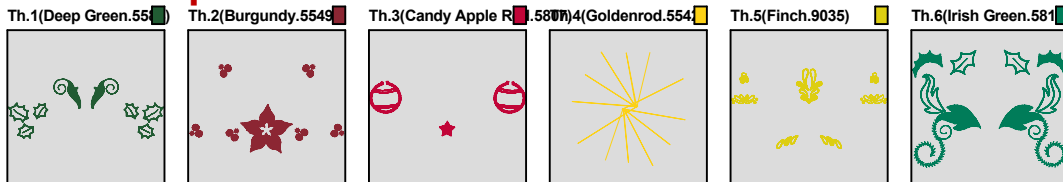

ZOOM 60%

Color Sequence:

Design Name: atwdd-0585	Customer Name:	Machine Set: Default	
Size=175.20 mm x 88.20 mm	Stitch No.=13073	ChangeColor No.=5	Trim No.=32

Design Note:

No.	Thread	Length(m)
1.	 Robison Anton Super Brite Poly.Burgundy.5549	12.92
2.	 Robison Anton Super Brite Poly.Irish Green.5812	3.12
3.	 Robison Anton Super Brite Poly.Candy Apple Red.5807	5.62
4.	 Robison Anton Super Brite Poly.Finch.9035	5.83
5.	 Robison Anton Super Brite Poly.Goldenrod.5542	0.12
6.	 Robison Anton Super Brite Poly.Deep Green.5584	3.60

ZOOM 59%

Color Sequence:

Design Name: atwdd-0586	Customer Name:	Machine Set: Default	
Size=177.40 mm x 89.10 mm	Stitch No.=15688	ChangeColor No.=5	Trim No.=58

Design Note:

No.	Thread	Length(m)
1.	 Robison Anton Super Brite Poly.Deep Green.5584	6.54
2.	 Robison Anton Super Brite Poly.Burgundy.5549	8.25
3.	 Robison Anton Super Brite Poly.Candy Apple Red.5807	6.00
4.	 Robison Anton Super Brite Poly.Goldenrod.5542	0.06
5.	 Robison Anton Super Brite Poly.Finch.9035	5.77
6.	 Robison Anton Super Brite Poly.Irish Green.5812	11.34

ZOOM 59%

**Color Sequence:**

Design Name: atwdd-0587	Customer Name:	Machine Set: Default	
Size=178.80 mm x 91.50 mm	Stitch No.=15438	ChangeColor No.=7	Trim No.=20

Design Note:

No.	Thread	Length(m)
1.	 Robison Anton Super Brite Poly.Light Kelly.7710	2.40
2.	 Robison Anton Super Brite Poly.Deep Green.5584	2.59
3.	 Robison Anton Super Brite Poly.Primedor.9132	8.93
4.	 Robison Anton Super Brite Poly.Sand Dune.5777	6.16
5.	 Robison Anton Super Brite Poly.Burgundy.5549	12.09
6.	 Robison Anton Super Brite Poly.Candy Apple Red.5807	1.44
7.	 Robison Anton Super Brite Poly.Goldenrod.5542	0.12
8.	 Robison Anton Super Brite Poly.Finch.9035	2.94