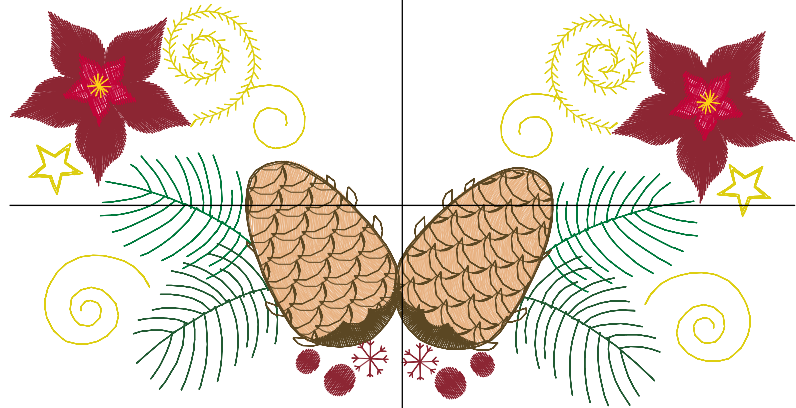

ZOOM 59%

Color Sequence:

Design Name: atwdd-0586	Customer Name:	Machine Set: Default	
Size=177.40 mm x 89.10 mm	Stitch No.=15688	ChangeColor No.=5	Trim No.=58

Design Note:

No.	Thread	Length(m)
1.	 Robison Anton Super Brite Poly.Deep Green.5584	6.54
2.	 Robison Anton Super Brite Poly.Burgundy.5549	8.25
3.	 Robison Anton Super Brite Poly.Candy Apple Red.5807	6.00
4.	 Robison Anton Super Brite Poly.Goldenrod.5542	0.06
5.	 Robison Anton Super Brite Poly.Finch.9035	5.77
6.	 Robison Anton Super Brite Poly.Irish Green.5812	11.34

ZOOM 59%

**Color Sequence:**

Design Name: atwdd-0587	Customer Name:	Machine Set: Default	
Size=178.80 mm x 91.50 mm	Stitch No.=15438	ChangeColor No.=7	Trim No.=20

Design Note:

No.	Thread	Length(m)
1.	 Robison Anton Super Brite Poly.Light Kelly.7710	2.40
2.	 Robison Anton Super Brite Poly.Deep Green.5584	2.59
3.	 Robison Anton Super Brite Poly.Primedor.9132	8.93
4.	 Robison Anton Super Brite Poly.Sand Dune.5777	6.16
5.	 Robison Anton Super Brite Poly.Burgundy.5549	12.09
6.	 Robison Anton Super Brite Poly.Candy Apple Red.5807	1.44
7.	 Robison Anton Super Brite Poly.Goldenrod.5542	0.12
8.	 Robison Anton Super Brite Poly.Finch.9035	2.94

ZOOM 58%

Color Sequence:

Design Name: atwdd-0588	Customer Name:	Machine Set: Default	
Size=175.60 mm x 87.60 mm	Stitch No.=8769	ChangeColor No.=5	Trim No.=32

Design Note:

No.	Thread	Length(m)
1.	 Robison Anton Super Brite Poly.Candy Apple Red.5807	5.44
2.	 Robison Anton Super Brite Poly.Finch.9035	2.32
3.	 Robison Anton Super Brite Poly.Copper.5595	7.33
4.	 Robison Anton Super Brite Poly.Deep Green.5584	4.26
5.	 Robison Anton Super Brite Poly.Irish Green.5812	1.93
6.	 Robison Anton Super Brite Poly.Burgundy.5549	0.29