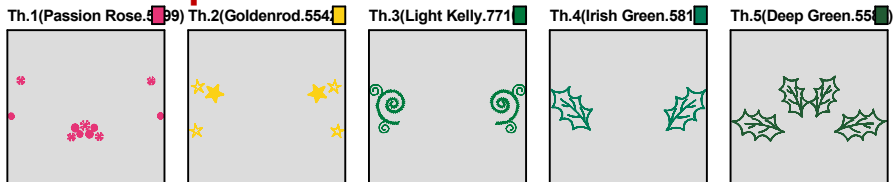

Design Name: atwdd-0579	Customer Name:	Machine Set: Default	
Size=175.40 mm x 69.80 mm	Stitch No.=7264	ChangeColor No.=4	Trim No.=20

No.	Thread	Length(m)
1.	 Robison Anton Super Brite Poly.Passion Rose.5899	1.90
2.	 Robison Anton Super Brite Poly.Goldenrod.5542	2.15
3.	 Robison Anton Super Brite Poly.Light Kelly.7710	2.58
4.	 Robison Anton Super Brite Poly.Irish Green.5812	2.64
5.	 Robison Anton Super Brite Poly.Deep Green.5584	5.59

ZOOM 59%

Color Sequence:

Design Name: atwdd-0580	Customer Name:	Machine Set: Default	
Size=174.60 mm x 84.50 mm	Stitch No.=9888	ChangeColor No.=4	Trim No.=35

No.	Thread	Length(m)
1.	 Robison Anton Super Brite Poly.Goldenrod.5542	3.89
2.	 Robison Anton Super Brite Poly.Deep Green.5584	3.63
3.	 Robison Anton Super Brite Poly.Burgundy.5549	7.04
4.	 Robison Anton Super Brite Poly.Candy Apple Red.5807	0.78
5.	 Robison Anton Super Brite Poly.Finch.9035	7.98

ZOOM 59%

Color Sequence:

Design Name: atwdd-0581	Customer Name:	Machine Set: Default	
Size=177.00 mm x 92.40 mm	Stitch No.=9674	ChangeColor No.=7	Trim No.=24

No.	Thread	Length(m)
1.	 Robison Anton Super Brite Poly.Finch.9035	4.17
2.	 Robison Anton Super Brite Poly.Passion Rose.5899	1.54
3.	 Robison Anton Super Brite Poly.Deep Green.5584	2.76
4.	 Robison Anton Super Brite Poly.Irish Green.5812	12.49
5.	 Robison Anton Super Brite Poly.Yellow.5513	1.12
6.	 Robison Anton Super Brite Poly.Goldenrod.5542	0.64
7.	 Robison Anton Super Brite Poly.Candy Apple Red.5807	1.97
8.	 Robison Anton Super Brite Poly.Burgundy.5549	1.21

ZOOM 59%

Color Sequence:

Design Name: atwdd-0582	Customer Name:	Machine Set: Default	
Size=175.20 mm x 85.60 mm	Stitch No.=9866	ChangeColor No.=4	Trim No.=25

Design Note:

No.	Thread	Length(m)
1.	 Robison Anton Super Brite Poly.Finch.9035	6.30
2.	 Robison Anton Super Brite Poly.Irish Green.5812	6.70
3.	 Robison Anton Super Brite Poly.Yellow.5513	1.18
4.	 Robison Anton Super Brite Poly.Candy Apple Red.5807	3.15
5.	 Robison Anton Super Brite Poly.Passion Rose.5899	4.78