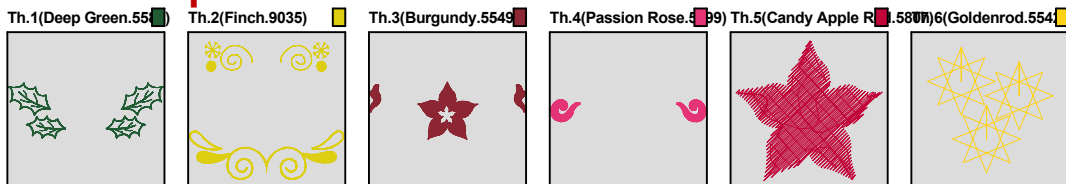

ZOOM 59%

Color Sequence:

Design Name: atwdd-0582	Customer Name:	Machine Set: Default	
Size=175.20 mm x 85.60 mm	Stitch No.=9866	ChangeColor No.=4	Trim No.=25

Design Note:

No.	Thread	Length(m)
1.	 Robison Anton Super Brite Poly.Finch.9035	6.30
2.	 Robison Anton Super Brite Poly.Irish Green.5812	6.70
3.	 Robison Anton Super Brite Poly.Yellow.5513	1.18
4.	 Robison Anton Super Brite Poly.Candy Apple Red.5807	3.15
5.	 Robison Anton Super Brite Poly.Passion Rose.5899	4.78

ZOOM 59%

Color Sequence:

Design Name: atwdd-0583	Customer Name:	Machine Set: Default	
Size=176.50 mm x 83.60 mm	Stitch No.=13926	ChangeColor No.=5	Trim No.=18

Design Note:

No.	Thread	Length(m)
1.	 Robison Anton Super Brite Poly.Deep Green.5584	5.50
2.	 Robison Anton Super Brite Poly.Finch.9035	4.29
3.	 Robison Anton Super Brite Poly.Burgundy.5549	17.33
4.	 Robison Anton Super Brite Poly.Passion Rose.5899	6.20
5.	 Robison Anton Super Brite Poly.Candy Apple Red.5807	1.75
6.	 Robison Anton Super Brite Poly.Goldenrod.5542	0.11

ZOOM 59%

Color Sequence:

Design Name: atwdd-0584	Customer Name:	Machine Set: Default	
Size=171.60 mm x 77.40 mm	Stitch No.=9272	ChangeColor No.=4	Trim No.=19

Design Note:

No.	Thread	Length(m)
1.	 Robison Anton Super Brite Poly.Irish Green.5812	13.82
2.	 Robison Anton Super Brite Poly.Candy Apple Red.5807	3.54
3.	 Robison Anton Super Brite Poly.Bambino Blue.9079	4.25
4.	 Robison Anton Super Brite Poly.Finch.9035	3.48
5.	 Robison Anton Super Brite Poly.Burgundy.5549	0.75