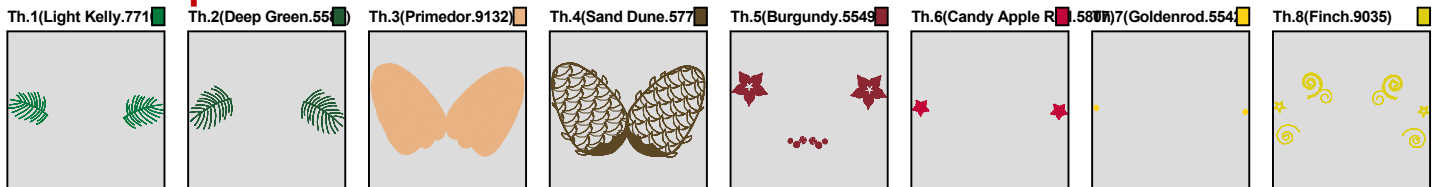

ZOOM 59%

Color Sequence:

Design Name: atwdd-0586	Customer Name:	Machine Set: Default	
Size=177.40 mm x 89.10 mm	Stitch No.=15688	ChangeColor No.=5	Trim No.=58

Design Note:

No.	Thread	Length(m)
1.	 Robison Anton Super Brite Poly.Deep Green.5584	6.54
2.	 Robison Anton Super Brite Poly.Burgundy.5549	8.25
3.	 Robison Anton Super Brite Poly.Candy Apple Red.5807	6.00
4.	 Robison Anton Super Brite Poly.Goldenrod.5542	0.06
5.	 Robison Anton Super Brite Poly.Finch.9035	5.77
6.	 Robison Anton Super Brite Poly.Irish Green.5812	11.34

ZOOM 59%

**Color Sequence:**

Design Name: atwdd-0587	Customer Name:	Machine Set: Default	
Size=178.80 mm x 91.50 mm	Stitch No.=15438	ChangeColor No.=7	Trim No.=20

Design Note:

No.	Thread	Length(m)
1.	 Robison Anton Super Brite Poly.Light Kelly.7710	2.40
2.	 Robison Anton Super Brite Poly.Deep Green.5584	2.59
3.	 Robison Anton Super Brite Poly.Primedor.9132	8.93
4.	 Robison Anton Super Brite Poly.Sand Dune.5777	6.16
5.	 Robison Anton Super Brite Poly.Burgundy.5549	12.09
6.	 Robison Anton Super Brite Poly.Candy Apple Red.5807	1.44
7.	 Robison Anton Super Brite Poly.Goldenrod.5542	0.12
8.	 Robison Anton Super Brite Poly.Finch.9035	2.94

ZOOM 58%

Color Sequence:

Design Name: atwdd-0588	Customer Name:	Machine Set: Default	
Size=175.60 mm x 87.60 mm	Stitch No.=8769	ChangeColor No.=5	Trim No.=32

Design Note:

No.	Thread	Length(m)
1.	 Robison Anton Super Brite Poly.Candy Apple Red.5807	5.44
2.	 Robison Anton Super Brite Poly.Finch.9035	2.32
3.	 Robison Anton Super Brite Poly.Copper.5595	7.33
4.	 Robison Anton Super Brite Poly.Deep Green.5584	4.26
5.	 Robison Anton Super Brite Poly.Irish Green.5812	1.93
6.	 Robison Anton Super Brite Poly.Burgundy.5549	0.29