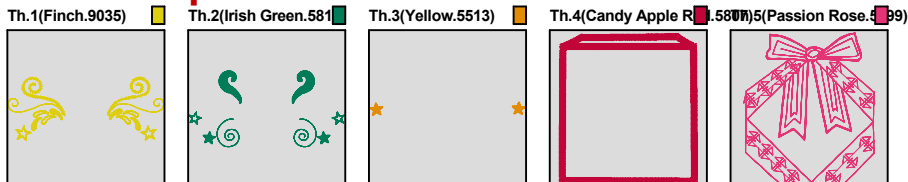

ZOOM 59%

Color Sequence:

Design Name: atwdd-0581	Customer Name:	Machine Set: Default	
Size=177.00 mm x 92.40 mm	Stitch No.=9674	ChangeColor No.=7	Trim No.=24

No.	Thread	Length(m)
1.	 Robison Anton Super Brite Poly.Finch.9035	4.17
2.	 Robison Anton Super Brite Poly.Passion Rose.5899	1.54
3.	 Robison Anton Super Brite Poly.Deep Green.5584	2.76
4.	 Robison Anton Super Brite Poly.Irish Green.5812	12.49
5.	 Robison Anton Super Brite Poly.Yellow.5513	1.12
6.	 Robison Anton Super Brite Poly.Goldenrod.5542	0.64
7.	 Robison Anton Super Brite Poly.Candy Apple Red.5807	1.97
8.	 Robison Anton Super Brite Poly.Burgundy.5549	1.21

ZOOM 59%

Color Sequence:

Design Name: atwdd-0582	Customer Name:	Machine Set: Default	
Size=175.20 mm x 85.60 mm	Stitch No.=9866	ChangeColor No.=4	Trim No.=25

Design Note:

No.	Thread	Length(m)
1.	 Robison Anton Super Brite Poly.Finch.9035	6.30
2.	 Robison Anton Super Brite Poly.Irish Green.5812	6.70
3.	 Robison Anton Super Brite Poly.Yellow.5513	1.18
4.	 Robison Anton Super Brite Poly.Candy Apple Red.5807	3.15
5.	 Robison Anton Super Brite Poly.Passion Rose.5899	4.78

ZOOM 59%

Color Sequence:

Design Name: atwdd-0583	Customer Name:	Machine Set: Default	
Size=176.50 mm x 83.60 mm	Stitch No.=13926	ChangeColor No.=5	Trim No.=18

Design Note:

No.	Thread	Length(m)
1.	 Robison Anton Super Brite Poly.Deep Green.5584	5.50
2.	 Robison Anton Super Brite Poly.Finch.9035	4.29
3.	 Robison Anton Super Brite Poly.Burgundy.5549	17.33
4.	 Robison Anton Super Brite Poly.Passion Rose.5899	6.20
5.	 Robison Anton Super Brite Poly.Candy Apple Red.5807	1.75
6.	 Robison Anton Super Brite Poly.Goldenrod.5542	0.11