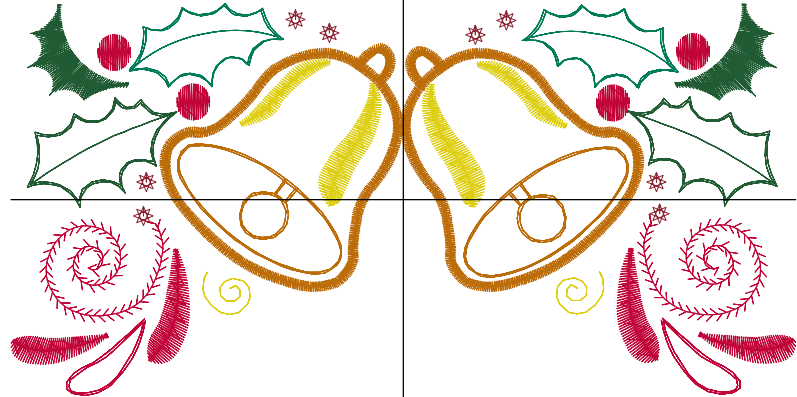

Design Name: atwdd-0588	Customer Name:	Machine Set: Default	
Size=175.60 mm x 87.60 mm	Stitch No.=8769	ChangeColor No.=5	Trim No.=32

Design Note:

No.	Thread	Length(m)
1.	Robison Anton Super Brite Poly.Candy Apple Red.5807	5.44
2.	Robison Anton Super Brite Poly.Finch.9035	2.32
3.	Robison Anton Super Brite Poly.Copper.5595	7.33
4.	Robison Anton Super Brite Poly.Deep Green.5584	4.26
5.	Robison Anton Super Brite Poly.Irish Green.5812	1.93
6.	Robison Anton Super Brite Poly.Burgundy.5549	0.29

ZOOM 59%