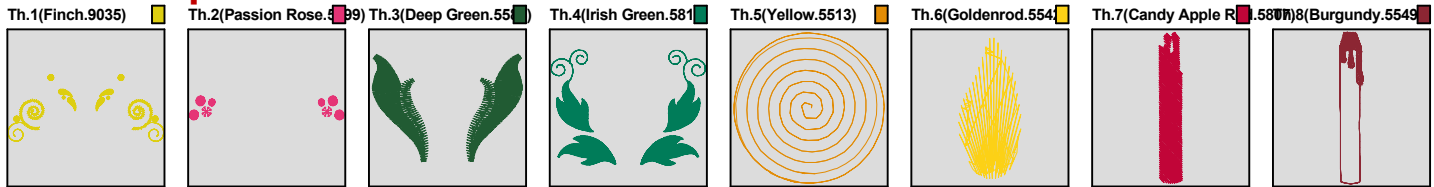

ZOOM 59%

Color Sequence:

Design Name: atwdd-0580	Customer Name:	Machine Set: Default	
Size=174.60 mm x 84.50 mm	Stitch No.=9888	ChangeColor No.=4	Trim No.=35

No.	Thread	Length(m)
1.	 Robison Anton Super Brite Poly.Goldenrod.5542	3.89
2.	 Robison Anton Super Brite Poly.Deep Green.5584	3.63
3.	 Robison Anton Super Brite Poly.Burgundy.5549	7.04
4.	 Robison Anton Super Brite Poly.Candy Apple Red.5807	0.78
5.	 Robison Anton Super Brite Poly.Finch.9035	7.98

ZOOM 59%

Color Sequence:

Design Name: atwdd-0581	Customer Name:	Machine Set: Default	
Size=177.00 mm x 92.40 mm	Stitch No.=9674	ChangeColor No.=7	Trim No.=24

No.	Thread	Length(m)
1.	 Robison Anton Super Brite Poly.Finch.9035	4.17
2.	 Robison Anton Super Brite Poly.Passion Rose.5899	1.54
3.	 Robison Anton Super Brite Poly.Deep Green.5584	2.76
4.	 Robison Anton Super Brite Poly.Irish Green.5812	12.49
5.	 Robison Anton Super Brite Poly.Yellow.5513	1.12
6.	 Robison Anton Super Brite Poly.Goldenrod.5542	0.64
7.	 Robison Anton Super Brite Poly.Candy Apple Red.5807	1.97
8.	 Robison Anton Super Brite Poly.Burgundy.5549	1.21

ZOOM 59%

Color Sequence:

Design Name: atwdd-0582	Customer Name:	Machine Set: Default	
Size=175.20 mm x 85.60 mm	Stitch No.=9866	ChangeColor No.=4	Trim No.=25

Design Note:

No.	Thread	Length(m)
1.	 Robison Anton Super Brite Poly.Finch.9035	6.30
2.	 Robison Anton Super Brite Poly.Irish Green.5812	6.70
3.	 Robison Anton Super Brite Poly.Yellow.5513	1.18
4.	 Robison Anton Super Brite Poly.Candy Apple Red.5807	3.15
5.	 Robison Anton Super Brite Poly.Passion Rose.5899	4.78