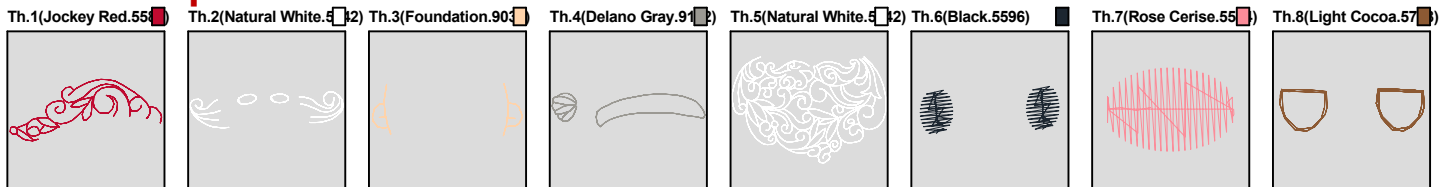

Color Sequence: