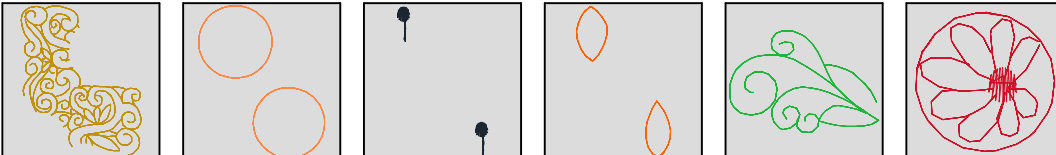

Color Sequence:

Th.1(Ginger.5633) Th.2(Deviled Orange.9038) Th.3(Black.5596) Th.4(Dark Texas Orange.5769) Th.5(Enventide Green.9147) Th.6(Scarlet Flame.9020)