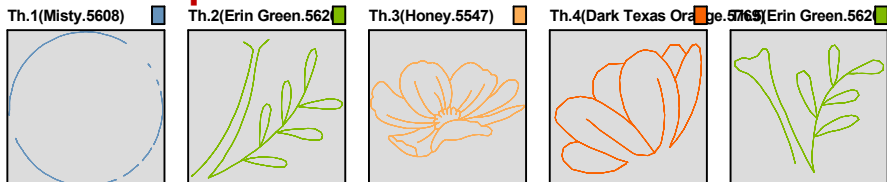

Design Name: atw12021rw-hp	Customer Name:	Machine Set: Default	
Size=97.40 mm x 93.30 mm	Stitch No.=3900	ChangeColor No.=0	Trim No.=1

Design Note:

No.	Thread	Length(m)
1.	 Robison Anton Super Brite Poly.Scarlet Flame.9020	7.75

ZOOM 100%

Color Sequence:

Th.1(Scarlet Flame.9020)

Design Name: atw12022hp	Customer Name:	Machine Set: Default	
Size=97.50 mm x 88.30 mm	Stitch No.=3157	ChangeColor No.=4	Trim No.=8

No.	Thread	Length(m)
1.	 Robison Anton Super Brite Poly.Misty.5608	0.71
2.	 Robison Anton Super Brite Poly.Erin Green.5620	1.35
3.	 Robison Anton Super Brite Poly.Honey.5547	2.61
4.	 Robison Anton Super Brite Poly.Dark Texas Orange.5769	0.77
5.	 Robison Anton Super Brite Poly.Erin Green.5620	0.93

ZOOM 100%

Color Sequence:

Design Name: atw12023rw-hp	Customer Name:	Machine Set: Default	
Size=97.50 mm x 88.30 mm	Stitch No.=3066	ChangeColor No.=0	Trim No.=1

No.	Thread	Length(m)
1.	 Robison Anton Super Brite Poly.Indian Summer.9023	6.28

ZOOM 100%

Color Sequence:

Th.1(Indian Summer  023)

Design Name: atw12024hp	Customer Name:	Machine Set: Default	
Size=97.70 mm x 84.80 mm	Stitch No.=4181	ChangeColor No.=3	Trim No.=9

Design Note:

No.	Thread	Length(m)
1.	 Robison Anton Super Brite Poly.Erin Green.5620	1.60
2.	 Robison Anton Super Brite Poly.Deviled Orange.9038	0.70
3.	 Robison Anton Super Brite Poly.Eggshell.5643	5.01
4.	 Robison Anton Super Brite Poly.Warm Sunshine.9172	0.59