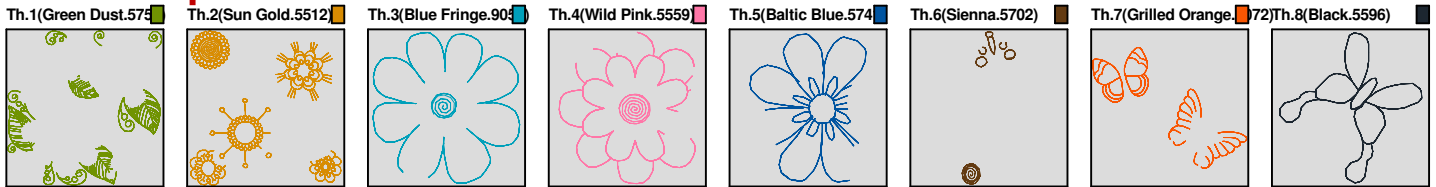

ZOOM 100%

Color Sequence:

Design Name: atwnls1664	Customer Name:	Machine Set: Default	
Size=98.0 mm x 99.7 mm (3.86 inch x 3.93 inch) Stitch No.=12138 ChangeColor No.=7 Trim No.=32			

Design Note:

No.	Thread	Length(m)
1.	 Robison Anton Super Brite Poly.Green Dust.5757	5.39
2.	 Robison Anton Super Brite Poly.Sun Gold.5512	7.24
3.	 Robison Anton Super Brite Poly.Blue Fringe.9054	1.38
4.	 Robison Anton Super Brite Poly.Wild Pink.5559	1.70
5.	 Robison Anton Super Brite Poly.Baltic Blue.5741	1.04
6.	 Robison Anton Super Brite Poly.Sienna.5702	0.54
7.	 Robison Anton Super Brite Poly.Grilled Orange.9072	2.26
8.	 Robison Anton Super Brite Poly.Black.5596	0.92

ZOOM 100%

Color Sequence:

Design Name: atwnls1665	Customer Name:	Machine Set: Default	
Size=98.2 mm x 98.8 mm (3.87 inch x 3.89 inch) Stitch No.=12244 ChangeColor No.=8 Trim No.=70			

Design Note:

No.	Thread	Length(m)
1.	 Robison Anton Super Brite Poly.Green Dust.5757	6.19
2.	 Robison Anton Super Brite Poly.Black.5596	0.88
3.	 Robison Anton Super Brite Poly.Baltic Blue.5741	2.08
4.	 Robison Anton Super Brite Poly.Grilled Orange.9072	2.94
5.	 Robison Anton Super Brite Poly.Wild Pink.5559	1.02
6.	 Robison Anton Super Brite Poly.Rich Pink.9097	1.44
7.	 Robison Anton Super Brite Poly.M.D. Green.5745	2.59
8.	 Robison Anton Super Brite Poly.Alaska Sky.9138	0.59
9.	 Robison Anton Super Brite Poly.Sun Gold.5512	3.11