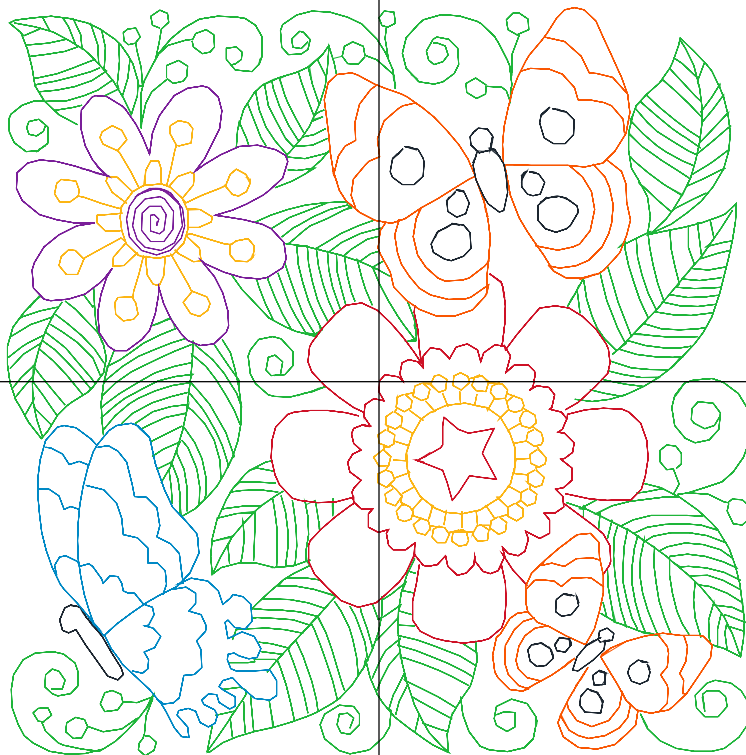

Design Name: atwnls1656	Customer Name:	Machine Set: Default	
Size=97.7 mm x 98.8 mm (3.85 inch x 3.89 inch) Stitch No.=11882 ChangeColor No.=3 Trim No.=54			

Design Note:

No.	Thread	Length(m)
1.	 Robison Anton Super Brite Poly.Green Dust.5757	8.00
2.	 Robison Anton Super Brite Poly.Golden Stargazor.9051	8.36
3.	 Robison Anton Super Brite Poly.Grilled Orange.9072	3.24
4.	 Robison Anton Super Brite Poly.Chocolate.5527	1.29

Design Note:

No.	Thread	Length(m)
1.	 Robison Anton Super Brite Poly.Green Dust.5757	10.12
2.	 Robison Anton Super Brite Poly.Goldenrod.5542	1.62
3.	 Robison Anton Super Brite Poly.Brownstone.9042	1.12
4.	 Robison Anton Super Brite Poly.Jockey Red.5581	1.06
5.	 Robison Anton Super Brite Poly.Dark Texas Orange.5769	1.60
6.	 Robison Anton Super Brite Poly.Cindy Purple.9088	1.58
7.	 Robison Anton Super Brite Poly.Wild Pink.5559	1.29
8.	 Robison Anton Super Brite Poly.Silvery Gray.5784	0.46
9.	 Robison Anton Super Brite Poly.China Blue.5823	1.24
10.	 Robison Anton Super Brite Poly.M.D. Green.5745	0.86

ZOOM 100%

Color Sequence:

Design Name: atwnls1658	Customer Name:	Machine Set: Default	
Size=98.2 mm x 99.0 mm (3.87 inch x 3.90 inch) Stitch No.=12404 ChangeColor No.=6 Trim No.=34			

No.	Thread	Length(m)
1.	 Robison Anton Super Brite Poly.Enventide Green.9147	12.02
2.	 Robison Anton Super Brite Poly.Scarlet Flame.9020	1.68
3.	 Robison Anton Super Brite Poly.Merit Gold.5763	2.20
4.	 Robison Anton Super Brite Poly.Grilled Orange.9072	2.41
5.	 Robison Anton Super Brite Poly.Black.5596	0.81
6.	 Robison Anton Super Brite Poly.Dolphin Blue.5829	1.32
7.	 Robison Anton Super Brite Poly.Iris.5588	0.99

ZOOM 100%

Color Sequence:

Th.1(Enventide Green.9147) Th.2(Scarlet Flame.9020) Th.3(Merit Gold.5763) Th.4(Grilled Orange.9072) Th.5(Black.5596) Th.6(Dolphin Blue.5829) Th.7(Iris.5588)

Design Name: atwnls1659	Customer Name:	Machine Set: Default	
Size=99.6 mm x 99.4 mm (3.92 inch x 3.91 inch) Stitch No.=12206 ChangeColor No.=9 Trim No.=46			