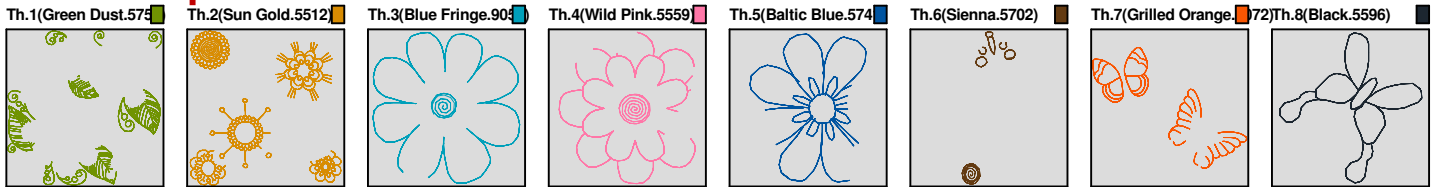

ZOOM 100%

Color Sequence:

Th.1(Green Dust.5757)	Th.2(Goldenrod.5542)	Th.3(Chocolate.5527)	Th.4(Dark Texas Orange.5769)	Th.5(Angela Blue.9060)	Th.6(Grilled Orange.9072)	Th.7(Rich Pink.9097)	Th.8(Black.5596)
Th.9(Wild Pink.5559)	Th.10(Burgundy.5549)	Th.11(Jamie Blue.5685)	Th.12(Ultra Blue.5733)	Th.13(Goldenrod.5542)	Th.14(Golden Chair.9050)		

Design Name: atwnls1663	Customer Name:	Machine Set: Default	
Size=98.0 mm x 99.7 mm (3.86 inch x 3.93 inch) Stitch No.=12138 ChangeColor No.=7 Trim No.=32			

Design Note:

No.	Thread	Length(m)
1.	 Robison Anton Super Brite Poly.Green Dust.5757	5.39
2.	 Robison Anton Super Brite Poly.Sun Gold.5512	7.24
3.	 Robison Anton Super Brite Poly.Blue Fringe.9054	1.38
4.	 Robison Anton Super Brite Poly.Wild Pink.5559	1.70
5.	 Robison Anton Super Brite Poly.Baltic Blue.5741	1.04
6.	 Robison Anton Super Brite Poly.Sienna.5702	0.54
7.	 Robison Anton Super Brite Poly.Grilled Orange.9072	2.26
8.	 Robison Anton Super Brite Poly.Black.5596	0.92

ZOOM 100%

Color Sequence:

Design Name: atwnls1664	Customer Name:	Machine Set: Default	
Size=98.0 mm x 99.7 mm (3.86 inch x 3.93 inch) Stitch No.=12138 ChangeColor No.=7 Trim No.=32			

Design Note:

No.	Thread	Length(m)
1.	 Robison Anton Super Brite Poly.Green Dust.5757	5.39
2.	 Robison Anton Super Brite Poly.Sun Gold.5512	7.24
3.	 Robison Anton Super Brite Poly.Blue Fringe.9054	1.38
4.	 Robison Anton Super Brite Poly.Wild Pink.5559	1.70
5.	 Robison Anton Super Brite Poly.Baltic Blue.5741	1.04
6.	 Robison Anton Super Brite Poly.Sienna.5702	0.54
7.	 Robison Anton Super Brite Poly.Grilled Orange.9072	2.26
8.	 Robison Anton Super Brite Poly.Black.5596	0.92