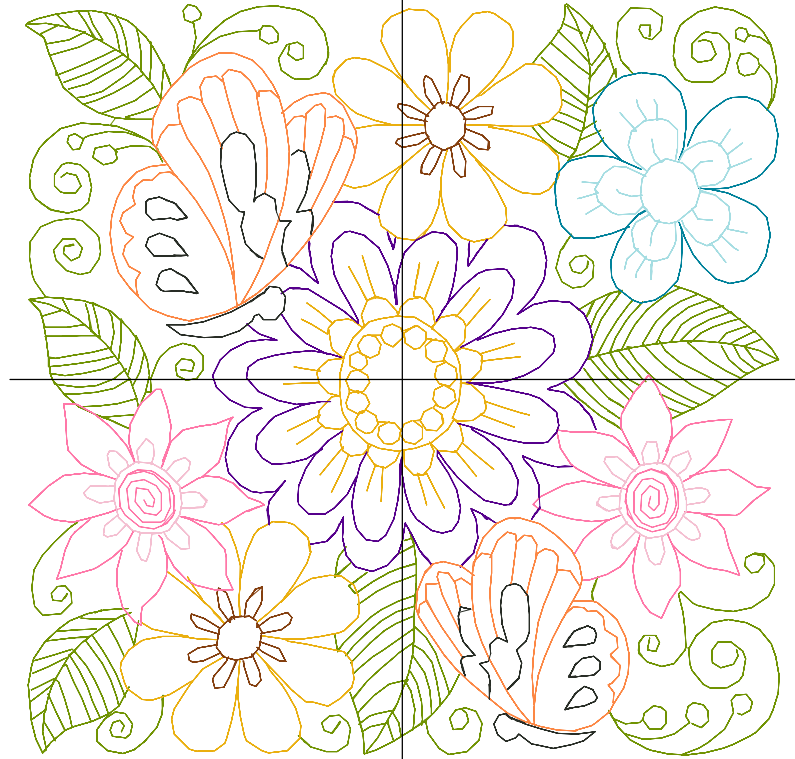

Design Name: atwnls1659	Customer Name:	Machine Set: Default	
Size=99.6 mm x 99.4 mm (3.92 inch x 3.91 inch) Stitch No.=12206 ChangeColor No.=9 Trim No.=46			

No.	Thread	Length(m)
1.	Robison Anton Super Brite Poly.Green Dust.5757	7.61
2.	Robison Anton Super Brite Poly.Golden Chair.9050	3.65
3.	Robison Anton Super Brite Poly.Cocoa Mulch.5788	0.80
4.	Robison Anton Super Brite Poly.Mountainview.9105	0.65
5.	Robison Anton Super Brite Poly.Alaska Sky.9138	0.72
6.	Robison Anton Super Brite Poly.Wild Pink.5559	1.93
7.	Robison Anton Super Brite Poly.Dark Melody.9031	2.28
8.	Robison Anton Super Brite Poly.Deviled Orange.9038	2.31
9.	Robison Anton Super Brite Poly.Black Chrome.5841	0.94
10.	Robison Anton Super Brite Poly.Liatris Lavender.9004	0.80

ZOOM 100%

Color Sequence:

Th.1(Green Dust.5757) Th.2(Golden Chair.9050) Th.3(Cocoa Mulch.5788) Th.4(Mountainview.9105) Th.5(Alaska Sky.9138) Th.6(Wild Pink.5559) Th.7(Dark Melody.9031) Th.8(Deviled Orange.9038)