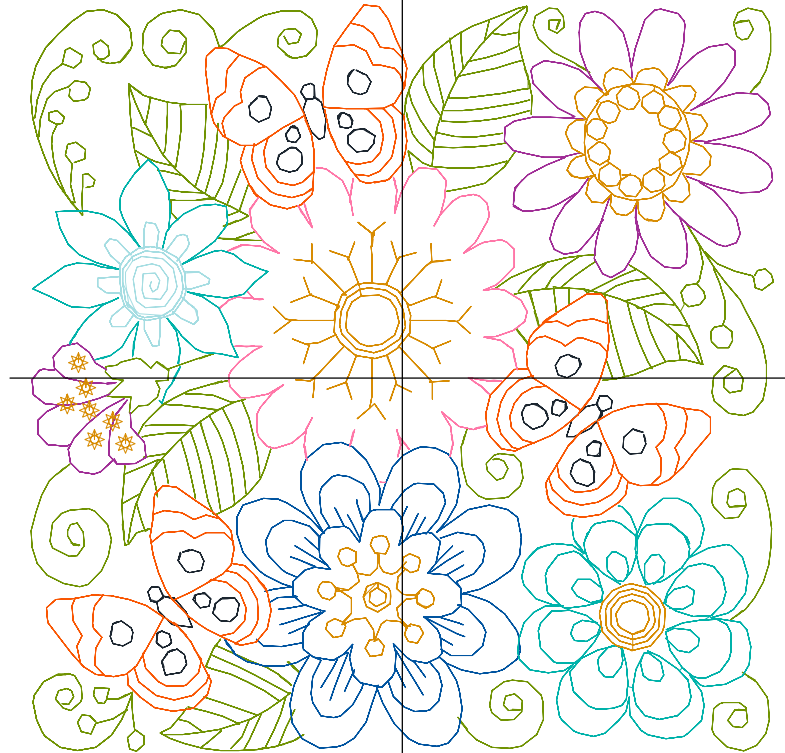

ZOOM 100%

Color Sequence:

Design Name: atwnls1664	Customer Name:	Machine Set: Default	
Size=98.0 mm x 99.7 mm (3.86 inch x 3.93 inch) Stitch No.=12138 ChangeColor No.=7 Trim No.=32			

Design Note:

No.	Thread	Length(m)
1.	 Robison Anton Super Brite Poly.Green Dust.5757	5.39
2.	 Robison Anton Super Brite Poly.Sun Gold.5512	7.24
3.	 Robison Anton Super Brite Poly.Blue Fringe.9054	1.38
4.	 Robison Anton Super Brite Poly.Wild Pink.5559	1.70
5.	 Robison Anton Super Brite Poly.Baltic Blue.5741	1.04
6.	 Robison Anton Super Brite Poly.Sienna.5702	0.54
7.	 Robison Anton Super Brite Poly.Grilled Orange.9072	2.26
8.	 Robison Anton Super Brite Poly.Black.5596	0.92

ZOOM 100%

Color Sequence:

Design Name: atwnls1665	Customer Name:	Machine Set: Default	
Size=98.2 mm x 98.8 mm (3.87 inch x 3.89 inch) Stitch No.=12244 ChangeColor No.=8 Trim No.=70			

Design Note:

No.	Thread	Length(m)
1.	 Robison Anton Super Brite Poly.Green Dust.5757	6.19
2.	 Robison Anton Super Brite Poly.Black.5596	0.88
3.	 Robison Anton Super Brite Poly.Baltic Blue.5741	2.08
4.	 Robison Anton Super Brite Poly.Grilled Orange.9072	2.94
5.	 Robison Anton Super Brite Poly.Wild Pink.5559	1.02
6.	 Robison Anton Super Brite Poly.Rich Pink.9097	1.44
7.	 Robison Anton Super Brite Poly.M.D. Green.5745	2.59
8.	 Robison Anton Super Brite Poly.Alaska Sky.9138	0.59
9.	 Robison Anton Super Brite Poly.Sun Gold.5512	3.11

ZOOM 100%

Color Sequence: