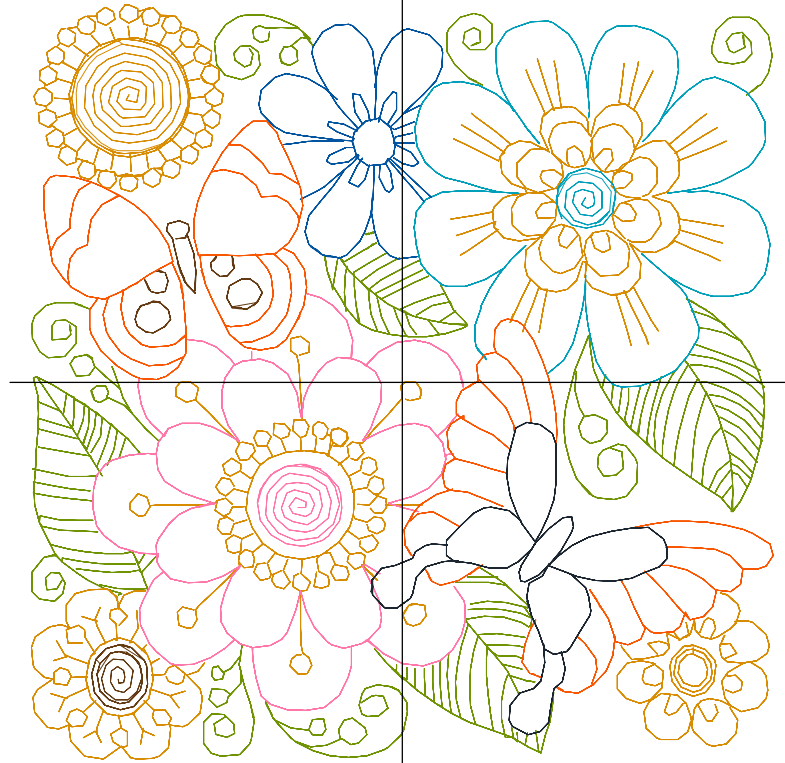

Design Name: atwnls1663	Customer Name:	Machine Set: Default	
Size=98.0 mm x 99.7 mm (3.86 inch x 3.93 inch) Stitch No.=12138 ChangeColor No.=7 Trim No.=32			

Design Note:

No.	Thread	Length(m)
1.	Robison Anton Super Brite Poly.Green Dust.5757	5.39
2.	Robison Anton Super Brite Poly.Sun Gold.5512	7.24
3.	Robison Anton Super Brite Poly.Blue Fringe.9054	1.38
4.	Robison Anton Super Brite Poly.Wild Pink.5559	1.70
5.	Robison Anton Super Brite Poly.Baltic Blue.5741	1.04
6.	Robison Anton Super Brite Poly.Sienna.5702	0.54
7.	Robison Anton Super Brite Poly.Grilled Orange.9072	2.26
8.	Robison Anton Super Brite Poly.Black.5596	0.92

ZOOM 100%