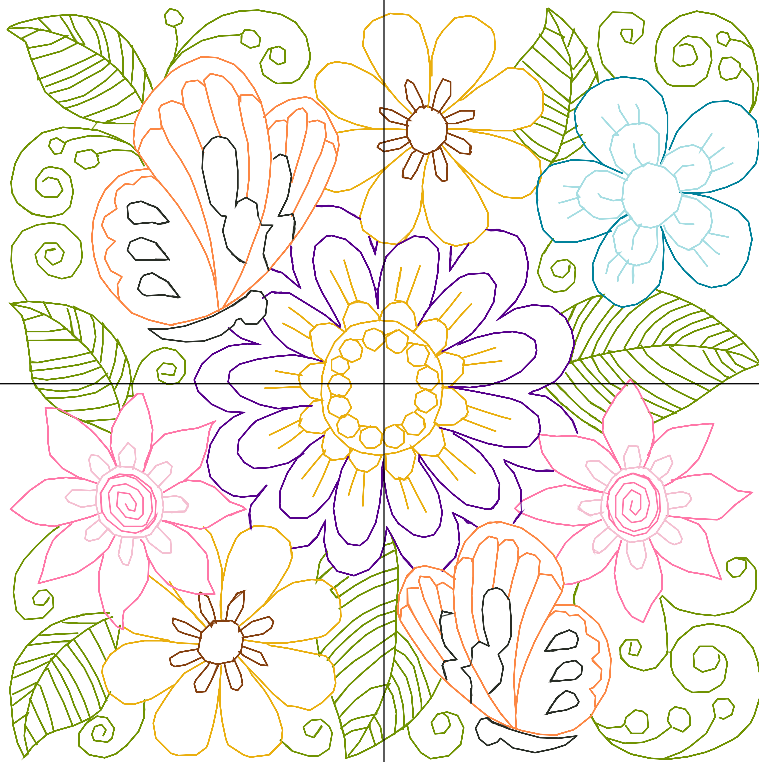

ZOOM 100%

Color Sequence:

Th.1(Enventide Green.9147) Th.2(Scarlet Flame.9020) Th.3(Merit Gold.5763) Th.4(Grilled Orange.9072) Th.5(Black.5596) Th.6(Dolphin Blue.5829) Th.7(Iris.5588)

Design Name: atwnls1659	Customer Name:	Machine Set: Default	
Size=99.6 mm x 99.4 mm (3.92 inch x 3.91 inch) Stitch No.=12206 ChangeColor No.=9 Trim No.=46			

No.	Thread	Length(m)
1.	 Robison Anton Super Brite Poly.Green Dust.5757	7.61
2.	 Robison Anton Super Brite Poly.Golden Chair.9050	3.65
3.	 Robison Anton Super Brite Poly.Cocoa Mulch.5788	0.80
4.	 Robison Anton Super Brite Poly.Mountainview.9105	0.65
5.	 Robison Anton Super Brite Poly.Alaska Sky.9138	0.72
6.	 Robison Anton Super Brite Poly.Wild Pink.5559	1.93
7.	 Robison Anton Super Brite Poly.Dark Melody.9031	2.28
8.	 Robison Anton Super Brite Poly.Deviled Orange.9038	2.31
9.	 Robison Anton Super Brite Poly.Black Chrome.5841	0.94
10.	 Robison Anton Super Brite Poly.Liatris Lavender.9004	0.80

ZOOM 100%

Color Sequence:

Th.1(Green Dust.5757) Th.2(Golden Chair.9050) Th.3(Cocoa Mulch.5788) Th.4(Mountainview.9105) Th.5(Alaska Sky.9138) Th.6(Wild Pink.5559) Th.7(Dark Melody.9031) Th.8(Deviled Orange.9038)

Design Name: atwnls1660	Customer Name:	Machine Set: Default	
Size=99.0 mm x 97.0 mm (3.90 inch x 3.82 inch) Stitch No.=10993 ChangeColor No.=6 Trim No.=25			

Design Note:

No.	Thread	Length(m)
1.	 Robison Anton Super Brite Poly.Green Dust.5757	10.77
2.	 Robison Anton Super Brite Poly.Sun Gold.5512	2.29
3.	 Robison Anton Super Brite Poly.Blue Fringe.9054	1.57
4.	 Robison Anton Super Brite Poly.Honeysuckle.7713	2.61
5.	 Robison Anton Super Brite Poly.Charcoal.5565	0.33
6.	 Robison Anton Super Brite Poly.Baltic Blue.5741	1.37
7.	 Robison Anton Super Brite Poly.Mustard.5631	0.80