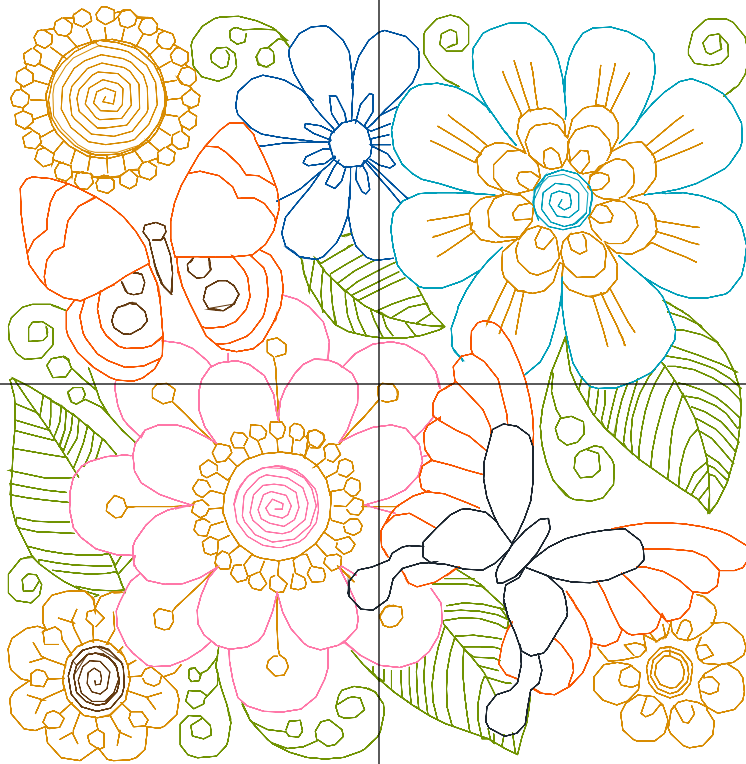

ZOOM 100%

Color Sequence:

Th.1(Green Dust.5757)	Th.2(Goldenrod.5542)	Th.3(Chocolate.5527)	Th.4(Dark Texas Orange.5769)	Th.5(Angela Blue.9060)	Th.6(Grilled Orange.9072)	Th.7(Rich Pink.9097)	Th.8(Black.5596)
Th.9(Wild Pink.5559)	Th.10(Burgundy.5549)	Th.11(Jamie Blue.5685)	Th.12(Ultra Blue.5733)	Th.13(Goldenrod.5542)	Th.14(Golden Chair.9050)		

Design Name: atwnls1663	Customer Name:	Machine Set: Default	
Size=98.0 mm x 99.7 mm (3.86 inch x 3.93 inch) Stitch No.=12138 ChangeColor No.=7 Trim No.=32			

Design Note:

No.	Thread	Length(m)
1.	 Robison Anton Super Brite Poly.Green Dust.5757	5.39
2.	 Robison Anton Super Brite Poly.Sun Gold.5512	7.24
3.	 Robison Anton Super Brite Poly.Blue Fringe.9054	1.38
4.	 Robison Anton Super Brite Poly.Wild Pink.5559	1.70
5.	 Robison Anton Super Brite Poly.Baltic Blue.5741	1.04
6.	 Robison Anton Super Brite Poly.Sienna.5702	0.54
7.	 Robison Anton Super Brite Poly.Grilled Orange.9072	2.26
8.	 Robison Anton Super Brite Poly.Black.5596	0.92

ZOOM 100%

Color Sequence:

Design Name: atwnls1664	Customer Name:	Machine Set: Default	
Size=98.0 mm x 99.7 mm (3.86 inch x 3.93 inch) Stitch No.=12138 ChangeColor No.=7 Trim No.=32			

Design Note:

No.	Thread	Length(m)
1.	 Robison Anton Super Brite Poly.Green Dust.5757	5.39
2.	 Robison Anton Super Brite Poly.Sun Gold.5512	7.24
3.	 Robison Anton Super Brite Poly.Blue Fringe.9054	1.38
4.	 Robison Anton Super Brite Poly.Wild Pink.5559	1.70
5.	 Robison Anton Super Brite Poly.Baltic Blue.5741	1.04
6.	 Robison Anton Super Brite Poly.Sienna.5702	0.54
7.	 Robison Anton Super Brite Poly.Grilled Orange.9072	2.26
8.	 Robison Anton Super Brite Poly.Black.5596	0.92