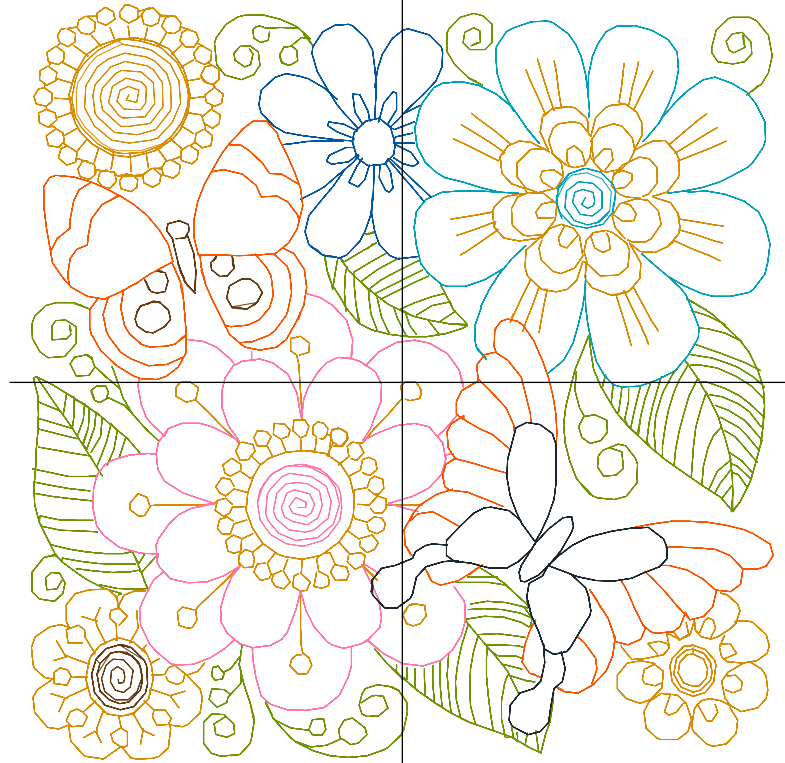

ZOOM 100%

Color Sequence:

Design Name: atwnls1664	Customer Name:	Machine Set: Default	
Size=98.0 mm x 99.7 mm (3.86 inch x 3.93 inch) Stitch No.=12138 ChangeColor No.=7 Trim No.=32			

Design Note:

No.	Thread	Length(m)
1.	 Robison Anton Super Brite Poly.Green Dust.5757	5.39
2.	 Robison Anton Super Brite Poly.Sun Gold.5512	7.24
3.	 Robison Anton Super Brite Poly.Blue Fringe.9054	1.38
4.	 Robison Anton Super Brite Poly.Wild Pink.5559	1.70
5.	 Robison Anton Super Brite Poly.Baltic Blue.5741	1.04
6.	 Robison Anton Super Brite Poly.Sienna.5702	0.54
7.	 Robison Anton Super Brite Poly.Grilled Orange.9072	2.26
8.	 Robison Anton Super Brite Poly.Black.5596	0.92

ZOOM 100%

Color Sequence:

Design Name: atwnls1665	Customer Name:	Machine Set: Default	
Size=98.2 mm x 98.8 mm (3.87 inch x 3.89 inch) Stitch No.=12244 ChangeColor No.=8 Trim No.=70			

Design Note:

No.	Thread	Length(m)
1.	 Robison Anton Super Brite Poly.Green Dust.5757	6.19
2.	 Robison Anton Super Brite Poly.Black.5596	0.88
3.	 Robison Anton Super Brite Poly.Baltic Blue.5741	2.08
4.	 Robison Anton Super Brite Poly.Grilled Orange.9072	2.94
5.	 Robison Anton Super Brite Poly.Wild Pink.5559	1.02
6.	 Robison Anton Super Brite Poly.Rich Pink.9097	1.44
7.	 Robison Anton Super Brite Poly.M.D. Green.5745	2.59
8.	 Robison Anton Super Brite Poly.Alaska Sky.9138	0.59
9.	 Robison Anton Super Brite Poly.Sun Gold.5512	3.11