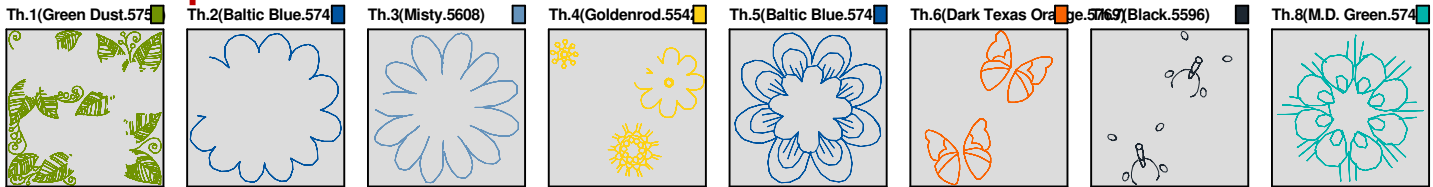

ZOOM 100%

Color Sequence:

Design Name: atwnls1661	Customer Name:	Machine Set: Default	
Size=99.8 mm x 100.4 mm (3.93 inch x 3.95 inch) Stitch No.=11750 ChangeColor No.=7 Trim No.=39			

Design Note:

No.	Thread	Length(m)
1.	 Robison Anton Super Brite Poly.Green Dust.5757	11.03
2.	 Robison Anton Super Brite Poly.Baltic Blue.5741	0.60
3.	 Robison Anton Super Brite Poly.Misty.5608	1.12
4.	 Robison Anton Super Brite Poly.Goldenrod.5542	3.06
5.	 Robison Anton Super Brite Poly.Baltic Blue.5741	1.32
6.	 Robison Anton Super Brite Poly.Dark Texas Orange.5769	2.09
7.	 Robison Anton Super Brite Poly.Black.5596	0.57
8.	 Robison Anton Super Brite Poly.M.D. Green.5745	1.30

ZOOM 100%

Color Sequence:

Design Name: atwnls1662	Customer Name:	Machine Set: Default	
Size=98.8 mm x 99.1 mm (3.89 inch x 3.90 inch) Stitch No.=12181 ChangeColor No.=13 Trim No.=40			

Design Note:

No.	Thread	Length(m)
1.	 Robison Anton Super Brite Poly.Green Dust.5757	7.01
2.	 Robison Anton Super Brite Poly.Goldenrod.5542	0.23
3.	 Robison Anton Super Brite Poly.Chocolate.5527	0.71
4.	 Robison Anton Super Brite Poly.Dark Texas Orange.5769	1.18
5.	 Robison Anton Super Brite Poly.Angela Blue.9060	0.99
6.	 Robison Anton Super Brite Poly.Grilled Orange.9072	0.64
7.	 Robison Anton Super Brite Poly.Rich Pink.9097	1.05
8.	 Robison Anton Super Brite Poly.Black.5596	0.66
9.	 Robison Anton Super Brite Poly.Wild Pink.5559	1.82
10.	 Robison Anton Super Brite Poly.Burgundy.5549	2.38
11.	 Robison Anton Super Brite Poly.Jamie Blue.5685	0.96
12.	 Robison Anton Super Brite Poly.Ultra Blue.5733	0.30
13.	 Robison Anton Super Brite Poly.Goldenrod.5542	0.21
14.	 Robison Anton Super Brite Poly.Golden Chair.9050	2.79