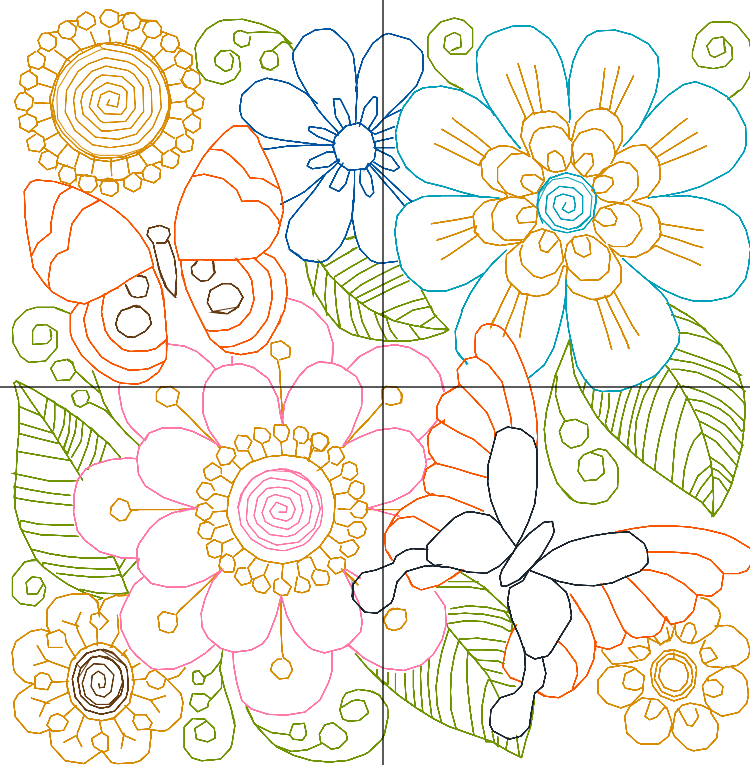

ZOOM 100%

Color Sequence:

Design Name: atwnls1664	Customer Name:	Machine Set: Default	
Size=98.0 mm x 99.7 mm (3.86 inch x 3.93 inch) Stitch No.=12138 ChangeColor No.=7 Trim No.=32			

Design Note:

No.	Thread	Length(m)
1.	 Robison Anton Super Brite Poly.Green Dust.5757	5.39
2.	 Robison Anton Super Brite Poly.Sun Gold.5512	7.24
3.	 Robison Anton Super Brite Poly.Blue Fringe.9054	1.38
4.	 Robison Anton Super Brite Poly.Wild Pink.5559	1.70
5.	 Robison Anton Super Brite Poly.Baltic Blue.5741	1.04
6.	 Robison Anton Super Brite Poly.Sienna.5702	0.54
7.	 Robison Anton Super Brite Poly.Grilled Orange.9072	2.26
8.	 Robison Anton Super Brite Poly.Black.5596	0.92

ZOOM 100%

Color Sequence:

Design Name: atwnls1665	Customer Name:	Machine Set: Default	
Size=98.2 mm x 98.8 mm (3.87 inch x 3.89 inch) Stitch No.=12244 ChangeColor No.=8 Trim No.=70			

Design Note:

No.	Thread	Length(m)
1.	 Robison Anton Super Brite Poly.Green Dust.5757	6.19
2.	 Robison Anton Super Brite Poly.Black.5596	0.88
3.	 Robison Anton Super Brite Poly.Baltic Blue.5741	2.08
4.	 Robison Anton Super Brite Poly.Grilled Orange.9072	2.94
5.	 Robison Anton Super Brite Poly.Wild Pink.5559	1.02
6.	 Robison Anton Super Brite Poly.Rich Pink.9097	1.44
7.	 Robison Anton Super Brite Poly.M.D. Green.5745	2.59
8.	 Robison Anton Super Brite Poly.Alaska Sky.9138	0.59
9.	 Robison Anton Super Brite Poly.Sun Gold.5512	3.11