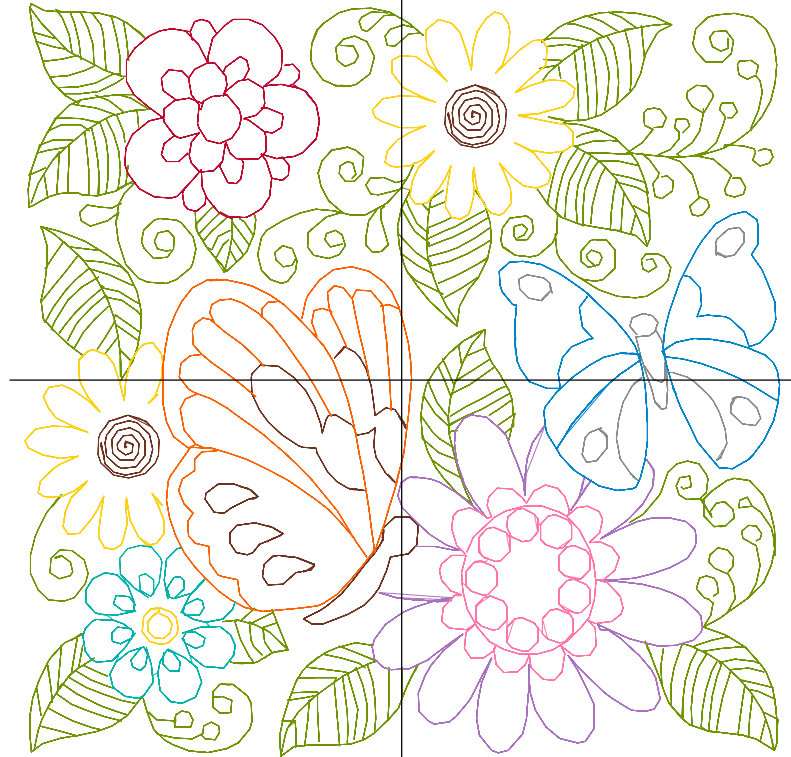

Design Name: atwnls1656	Customer Name:	Machine Set: Default	
Size=97.7 mm x 98.8 mm (3.85 inch x 3.89 inch) Stitch No.=11882 ChangeColor No.=3 Trim No.=54			

Design Note:

No.	Thread	Length(m)
1.	 Robison Anton Super Brite Poly.Green Dust.5757	8.00
2.	 Robison Anton Super Brite Poly.Golden Stargazor.9051	8.36
3.	 Robison Anton Super Brite Poly.Grilled Orange.9072	3.24
4.	 Robison Anton Super Brite Poly.Chocolate.5527	1.29

ZOOM 100%

Color Sequence:

Th.1(Green Dust.5757) Th.2(Golden Stargaz.9051) Th.3(Grilled Orange.9072) Th.4(Chocolate.5527)

Design Name: atwnls1657	Customer Name:	Machine Set: Default	
Size=99.8 mm x 99.6 mm (3.93 inch x 3.92 inch) Stitch No.=11906 ChangeColor No.=9 Trim No.=31			

Design Note:

No.	Thread	Length(m)
1.	 Robison Anton Super Brite Poly.Green Dust.5757	10.12
2.	 Robison Anton Super Brite Poly.Goldenrod.5542	1.62
3.	 Robison Anton Super Brite Poly.Brownstone.9042	1.12
4.	 Robison Anton Super Brite Poly.Jockey Red.5581	1.06
5.	 Robison Anton Super Brite Poly.Dark Texas Orange.5769	1.60
6.	 Robison Anton Super Brite Poly.Cindy Purple.9088	1.58
7.	 Robison Anton Super Brite Poly.Wild Pink.5559	1.29
8.	 Robison Anton Super Brite Poly.Silvery Gray.5784	0.46
9.	 Robison Anton Super Brite Poly.China Blue.5823	1.24
10.	 Robison Anton Super Brite Poly.M.D. Green.5745	0.86

ZOOM 100%

Color Sequence:

Design Name: atwnls1658	Customer Name:	Machine Set: Default	
Size=98.2 mm x 99.0 mm (3.87 inch x 3.90 inch) Stitch No.=12404 ChangeColor No.=6 Trim No.=34			

No.	Thread	Length(m)
1.	 Robison Anton Super Brite Poly.Enventide Green.9147	12.02
2.	 Robison Anton Super Brite Poly.Scarlet Flame.9020	1.68
3.	 Robison Anton Super Brite Poly.Merit Gold.5763	2.20
4.	 Robison Anton Super Brite Poly.Grilled Orange.9072	2.41
5.	 Robison Anton Super Brite Poly.Black.5596	0.81
6.	 Robison Anton Super Brite Poly.Dolphin Blue.5829	1.32
7.	 Robison Anton Super Brite Poly.Iris.5588	0.99