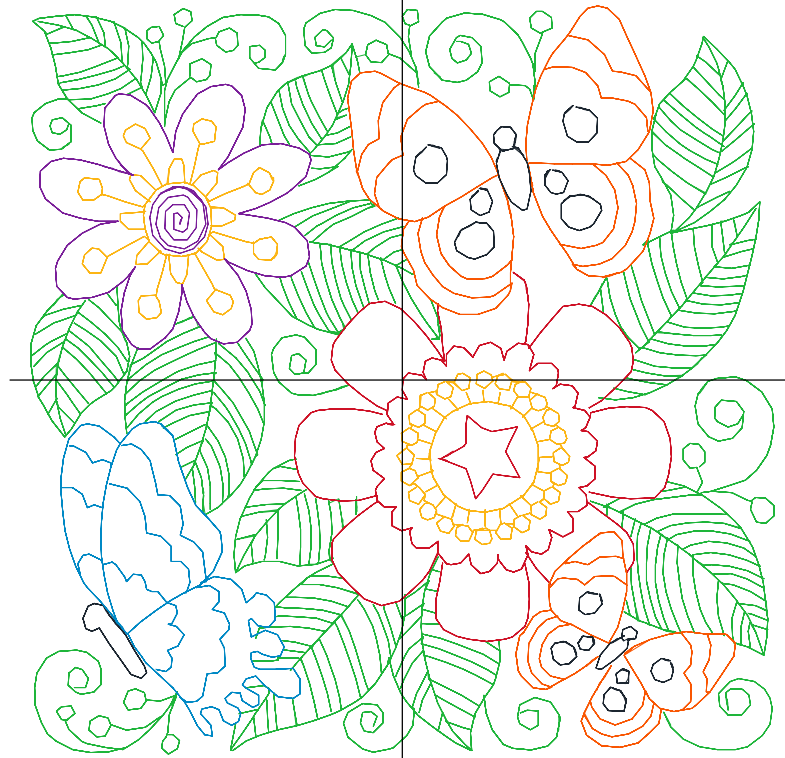

Design Note:

No.	Thread	Length(m)
1.	 Robison Anton Super Brite Poly.Green Dust.5757	10.12
2.	 Robison Anton Super Brite Poly.Goldenrod.5542	1.62
3.	 Robison Anton Super Brite Poly.Brownstone.9042	1.12
4.	 Robison Anton Super Brite Poly.Jockey Red.5581	1.06
5.	 Robison Anton Super Brite Poly.Dark Texas Orange.5769	1.60
6.	 Robison Anton Super Brite Poly.Cindy Purple.9088	1.58
7.	 Robison Anton Super Brite Poly.Wild Pink.5559	1.29
8.	 Robison Anton Super Brite Poly.Silvery Gray.5784	0.46
9.	 Robison Anton Super Brite Poly.China Blue.5823	1.24
10.	 Robison Anton Super Brite Poly.M.D. Green.5745	0.86

ZOOM 100%

Color Sequence:

Design Name: atwnls1658	Customer Name:	Machine Set: Default	
Size=98.2 mm x 99.0 mm (3.87 inch x 3.90 inch) Stitch No.=12404 ChangeColor No.=6 Trim No.=34			

No.	Thread	Length(m)
1.	 Robison Anton Super Brite Poly.Enventide Green.9147	12.02
2.	 Robison Anton Super Brite Poly.Scarlet Flame.9020	1.68
3.	 Robison Anton Super Brite Poly.Merit Gold.5763	2.20
4.	 Robison Anton Super Brite Poly.Grilled Orange.9072	2.41
5.	 Robison Anton Super Brite Poly.Black.5596	0.81
6.	 Robison Anton Super Brite Poly.Dolphin Blue.5829	1.32
7.	 Robison Anton Super Brite Poly.Iris.5588	0.99

ZOOM 100%

Color Sequence:

Th.1(Enventide Green.9147) Th.2(Scarlet Flame.9020) Th.3(Merit Gold.5763) Th.4(Grilled Orange.9072) Th.5(Black.5596) Th.6(Dolphin Blue.5829) Th.7(Iris.5588)

Design Name: atwnls1659	Customer Name:	Machine Set: Default	
Size=99.6 mm x 99.4 mm (3.92 inch x 3.91 inch) Stitch No.=12206 ChangeColor No.=9 Trim No.=46			