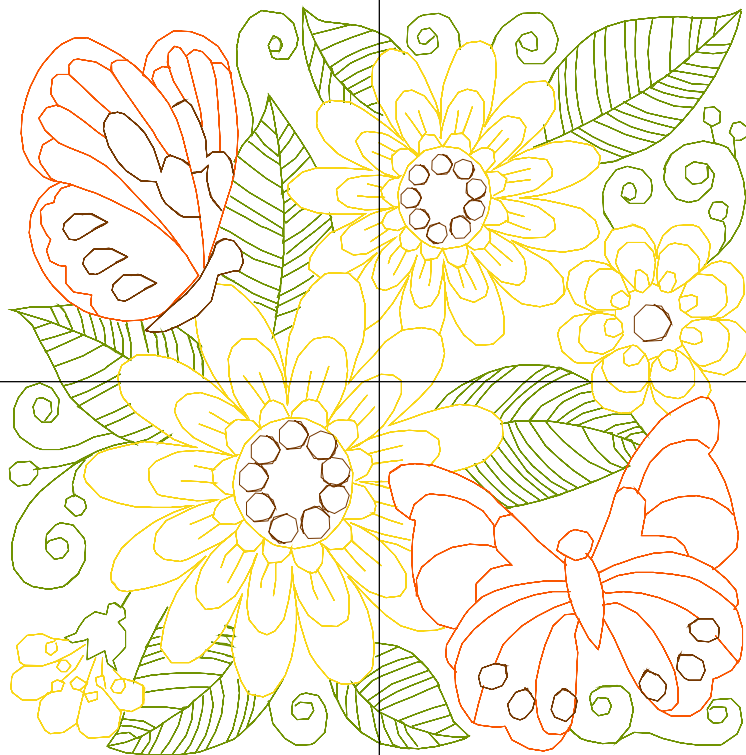

Design Name: atwnls1656	Customer Name:	Machine Set: Default	
Size=97.7 mm x 98.8 mm (3.85 inch x 3.89 inch) Stitch No.=11882 ChangeColor No.=3 Trim No.=54			

Design Note:

No.	Thread	Length(m)
1.	 Robison Anton Super Brite Poly.Green Dust.5757	8.00
2.	 Robison Anton Super Brite Poly.Golden Stargazor.9051	8.36
3.	 Robison Anton Super Brite Poly.Grilled Orange.9072	3.24
4.	 Robison Anton Super Brite Poly.Chocolate.5527	1.29

ZOOM 100%

Color Sequence:

Th.1(Green Dust.5757) Th.2(Golden Stargaz.9051) Th.3(Grilled Orange.9072) Th.4(Chocolate.5527)

Design Name: atwnls1657	Customer Name:	Machine Set: Default	
Size=99.8 mm x 99.6 mm (3.93 inch x 3.92 inch) Stitch No.=11906 ChangeColor No.=9 Trim No.=31			

Design Note:

No.	Thread	Length(m)
1.	 Robison Anton Super Brite Poly.Green Dust.5757	10.12
2.	 Robison Anton Super Brite Poly.Goldenrod.5542	1.62
3.	 Robison Anton Super Brite Poly.Brownstone.9042	1.12
4.	 Robison Anton Super Brite Poly.Jockey Red.5581	1.06
5.	 Robison Anton Super Brite Poly.Dark Texas Orange.5769	1.60
6.	 Robison Anton Super Brite Poly.Cindy Purple.9088	1.58
7.	 Robison Anton Super Brite Poly.Wild Pink.5559	1.29
8.	 Robison Anton Super Brite Poly.Silvery Gray.5784	0.46
9.	 Robison Anton Super Brite Poly.China Blue.5823	1.24
10.	 Robison Anton Super Brite Poly.M.D. Green.5745	0.86

ZOOM 100%

Color Sequence:

Design Name: atwnls1658	Customer Name:	Machine Set: Default	
Size=98.2 mm x 99.0 mm (3.87 inch x 3.90 inch) Stitch No.=12404 ChangeColor No.=6 Trim No.=34			

No.	Thread	Length(m)
1.	 Robison Anton Super Brite Poly.Enventide Green.9147	12.02
2.	 Robison Anton Super Brite Poly.Scarlet Flame.9020	1.68
3.	 Robison Anton Super Brite Poly.Merit Gold.5763	2.20
4.	 Robison Anton Super Brite Poly.Grilled Orange.9072	2.41
5.	 Robison Anton Super Brite Poly.Black.5596	0.81
6.	 Robison Anton Super Brite Poly.Dolphin Blue.5829	1.32
7.	 Robison Anton Super Brite Poly.Iris.5588	0.99