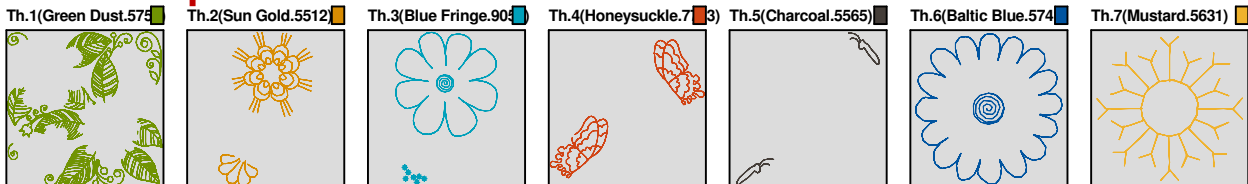

ZOOM 100%

Color Sequence:

Th.1(Green Dust.5757) Th.2(Golden Chair.9050) Th.3(Cocoa Mulch.5788) Th.4(Mountainview.9105) Th.5(Alaska Sky.9138) Th.6(Wild Pink.5559) Th.7(Dark Melody.9031) Th.8(Deviled Orange.9038)

Design Name: atwnls1660	Customer Name:	Machine Set: Default	
Size=99.0 mm x 97.0 mm (3.90 inch x 3.82 inch) Stitch No.=10993 ChangeColor No.=6 Trim No.=25			

Design Note:

No.	Thread	Length(m)
1.	 Robison Anton Super Brite Poly.Green Dust.5757	10.77
2.	 Robison Anton Super Brite Poly.Sun Gold.5512	2.29
3.	 Robison Anton Super Brite Poly.Blue Fringe.9054	1.57
4.	 Robison Anton Super Brite Poly.Honeysuckle.7713	2.61
5.	 Robison Anton Super Brite Poly.Charcoal.5565	0.33
6.	 Robison Anton Super Brite Poly.Baltic Blue.5741	1.37
7.	 Robison Anton Super Brite Poly.Mustard.5631	0.80

ZOOM 100%

Color Sequence:

Design Name: atwnls1661	Customer Name:	Machine Set: Default	
Size=99.8 mm x 100.4 mm (3.93 inch x 3.95 inch) Stitch No.=11750 ChangeColor No.=7 Trim No.=39			

Design Note:

No.	Thread	Length(m)
1.	 Robison Anton Super Brite Poly.Green Dust.5757	11.03
2.	 Robison Anton Super Brite Poly.Baltic Blue.5741	0.60
3.	 Robison Anton Super Brite Poly.Misty.5608	1.12
4.	 Robison Anton Super Brite Poly.Goldenrod.5542	3.06
5.	 Robison Anton Super Brite Poly.Baltic Blue.5741	1.32
6.	 Robison Anton Super Brite Poly.Dark Texas Orange.5769	2.09
7.	 Robison Anton Super Brite Poly.Black.5596	0.57
8.	 Robison Anton Super Brite Poly.M.D. Green.5745	1.30