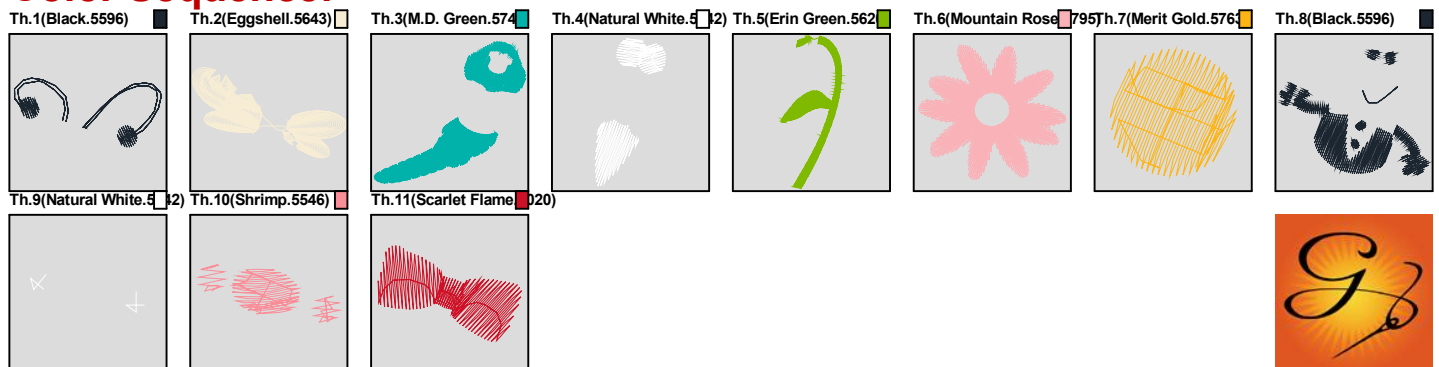

## Color Sequence:

Design Name: atwflc0128	Customer Name:	Machine Set: Default	
Size=97.4 mm x 81.4 mm (3.83 inch x 3.20 inch) Stitch No.=9613 ChangeColor No.=10 Trim No.=19			

No.	Thread	Length(m)
1.	 Robison Anton Super Brite Poly.Black.5596	0.59
2.	 Robison Anton Super Brite Poly.Eggshell.5643	6.24
3.	 Robison Anton Super Brite Poly.M.D. Green.5745	4.23
4.	Robison Anton Super Brite Poly.Natural White.5642	0.58
5.	 Robison Anton Super Brite Poly.Erin Green.5620	1.98
6.	 Robison Anton Super Brite Poly.Mountain Rose.5795	3.88
7.	 Robison Anton Super Brite Poly.Merit Gold.5763	0.37
8.	 Robison Anton Super Brite Poly.Black.5596	1.57
9.	Robison Anton Super Brite Poly.Natural White.5642	0.00
10.	 Robison Anton Super Brite Poly.Shrimp.5546	0.27
11.	 Robison Anton Super Brite Poly.Scarlet Flame.9020	0.67

## Color Sequence:

Design Name: atwflc0129	Customer Name:	Machine Set: Default	
Size=90.8 mm x 62.7 mm (3.57 inch x 2.47 inch) Stitch No.=7422 ChangeColor No.=7 Trim No.=16			

No.	Thread	Length(m)
1.	 Robison Anton Super Brite Poly.Black.5596	0.64
2.	 Robison Anton Super Brite Poly.Ice Ballet.9028	5.14
3.	 Robison Anton Super Brite Poly.M.D. Green.5745	3.04
4.	Robison Anton Super Brite Poly.Natural White.5642	0.80
5.	 Robison Anton Super Brite Poly.Black.5596	2.03
6.	 Robison Anton Super Brite Poly.Candy Apple Red.5807	0.81
7.	 Robison Anton Super Brite Poly.Rose Cerise.5544	0.27
8.	Robison Anton Super Brite Poly.Natural White.5642	0.00