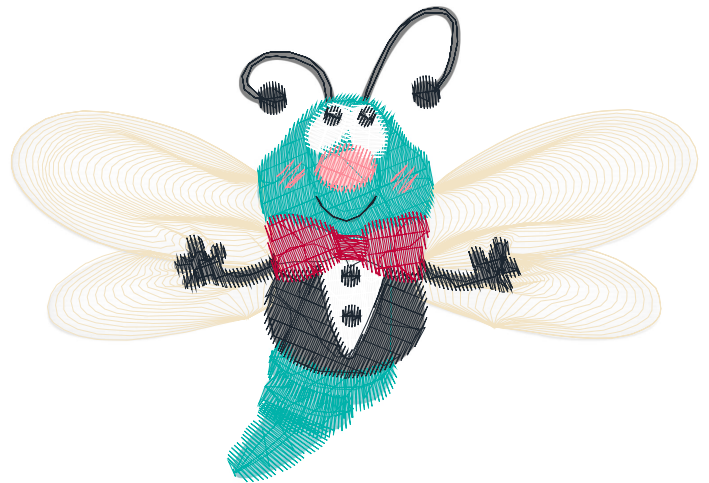

Design Name: atwflc0129	Customer Name:	Machine Set: Default	
Size=90.8 mm x 62.7 mm (3.57 inch x 2.47 inch) Stitch No.=7422 ChangeColor No.=7 Trim No.=16			

No.	Thread	Length(m)
1.	Robison Anton Super Brite Poly.Black.5596	0.64
2.	Robison Anton Super Brite Poly.Ice Ballet.9028	5.14
3.	Robison Anton Super Brite Poly.M.D. Green.5745	3.04
4.	Robison Anton Super Brite Poly.Natural White.5642	0.80
5.	Robison Anton Super Brite Poly.Black.5596	2.03
6.	Robison Anton Super Brite Poly.Candy Apple Red.5807	0.81
7.	Robison Anton Super Brite Poly.Rose Cerise.5544	0.27
8.	Robison Anton Super Brite Poly.Natural White.5642	0.00

ZOOM 100%