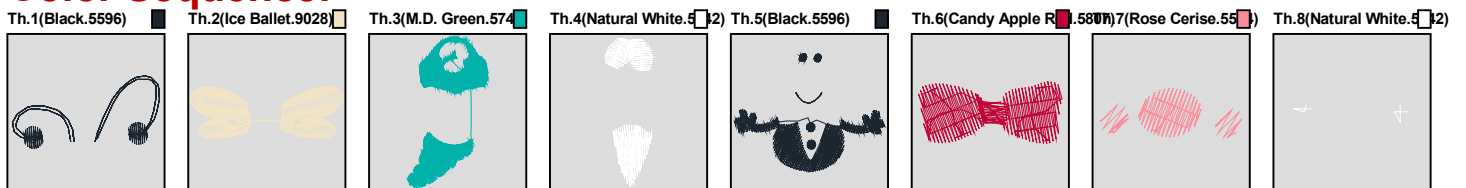

## Color Sequence:

Design Name: atwflc0129	Customer Name:	Machine Set: Default	
Size=90.8 mm x 62.7 mm (3.57 inch x 2.47 inch) Stitch No.=7422 ChangeColor No.=7 Trim No.=16			

No.	Thread	Length(m)
1.	 Robison Anton Super Brite Poly.Black.5596	0.64
2.	 Robison Anton Super Brite Poly.Ice Ballet.9028	5.14
3.	 Robison Anton Super Brite Poly.M.D. Green.5745	3.04
4.	Robison Anton Super Brite Poly.Natural White.5642	0.80
5.	 Robison Anton Super Brite Poly.Black.5596	2.03
6.	 Robison Anton Super Brite Poly.Candy Apple Red.5807	0.81
7.	 Robison Anton Super Brite Poly.Rose Cerise.5544	0.27
8.	Robison Anton Super Brite Poly.Natural White.5642	0.00

## Color Sequence:

Design Name: atwfc0130	Customer Name:	Machine Set: Default	
Size=97.8 mm x 83.0 mm (3.85 inch x 3.27 inch) Stitch No.=7569 ChangeColor No.=9 Trim No.=14			

No.	Thread	Length(m)
1.	 Robison Anton Super Brite Poly.Neon Yellow.5713	5.57
2.	 Robison Anton Super Brite Poly.Dusty Rose.5675	13.04
3.	 Robison Anton Super Brite Poly.Pink.5523	7.16
4.	 Robison Anton Super Brite Poly.Pastoral Green.5621	1.22
5.	 Robison Anton Super Brite Poly.Cindy Purple.9088	2.49
6.	 Robison Anton Super Brite Poly.Black.5596	0.54
7.	Robison Anton Super Brite Poly.Natural White.5642	0.45
8.	 Robison Anton Super Brite Poly.Black.5596	0.15
9.	Robison Anton Super Brite Poly.Natural White.5642	0.00
10.	 Robison Anton Super Brite Poly.Dusty Rose.5675	0.18