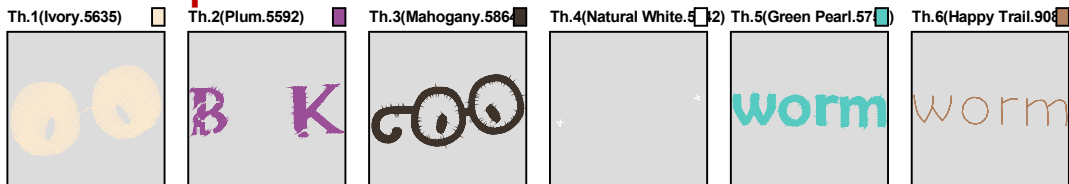

## Color Sequence:

Design Name: atwflc0127	Customer Name:	Machine Set: Default	
Size=95.0 mm x 44.3 mm (3.74 inch x 1.74 inch) Stitch No.=6204 ChangeColor No.=5 Trim No.=14			

No.	Thread	Length(m)
1.	 Robison Anton Super Brite Poly.Ivory.5635	2.47
2.	 Robison Anton Super Brite Poly.Plum.5592	3.18
3.	 Robison Anton Super Brite Poly.Mahogany.5864	3.36
4.	Robison Anton Super Brite Poly.Natural White.5642	0.01
5.	 Robison Anton Super Brite Poly.Green Pearl.5752	3.20
6.	 Robison Anton Super Brite Poly.Happy Trail.9087	0.71

## Color Sequence:

Design Name: atwflc0128	Customer Name:	Machine Set: Default	
Size=97.4 mm x 81.4 mm (3.83 inch x 3.20 inch) Stitch No.=9613 ChangeColor No.=10 Trim No.=19			

No.	Thread	Length(m)
1.	 Robison Anton Super Brite Poly.Black.5596	0.59
2.	 Robison Anton Super Brite Poly.Eggshell.5643	6.24
3.	 Robison Anton Super Brite Poly.M.D. Green.5745	4.23
4.	Robison Anton Super Brite Poly.Natural White.5642	0.58
5.	 Robison Anton Super Brite Poly.Erin Green.5620	1.98
6.	 Robison Anton Super Brite Poly.Mountain Rose.5795	3.88
7.	 Robison Anton Super Brite Poly.Merit Gold.5763	0.37
8.	 Robison Anton Super Brite Poly.Black.5596	1.57
9.	Robison Anton Super Brite Poly.Natural White.5642	0.00
10.	 Robison Anton Super Brite Poly.Shrimp.5546	0.27
11.	 Robison Anton Super Brite Poly.Scarlet Flame.9020	0.67