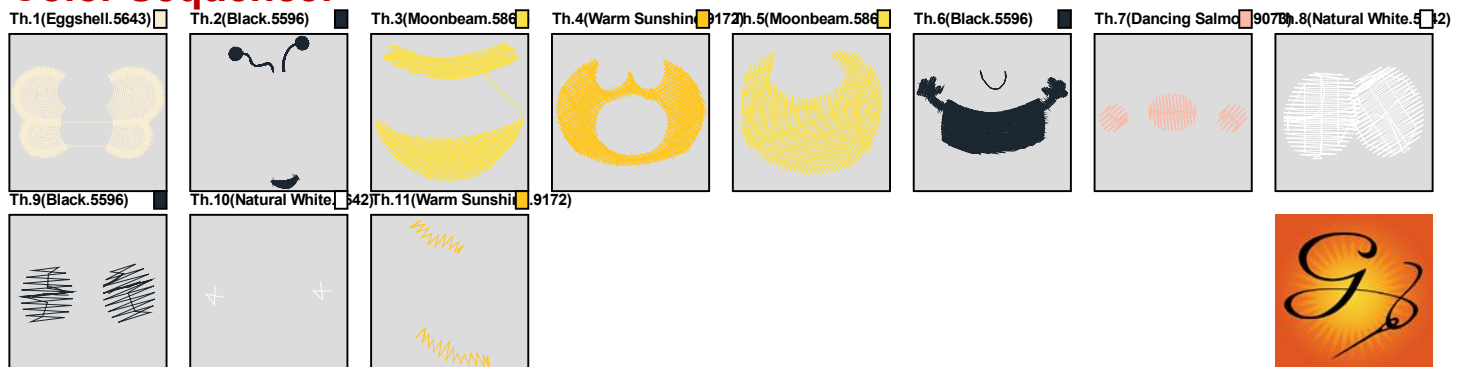

Design Name: atwflc0126	Customer Name:	Machine Set: Default	
Size=86.1 mm x 71.3 mm (3.39 inch x 2.81 inch) Stitch No.=6855 ChangeColor No.=10 Trim No.=11			

No.	Thread	Length(m)
1.	 Robison Anton Super Brite Poly.Eggshell.5643	6.88
2.	 Robison Anton Super Brite Poly.Black.5596	1.00
3.	 Robison Anton Super Brite Poly.Moonbeam.5860	1.73
4.	 Robison Anton Super Brite Poly.Warm Sunshine.9172	2.11
5.	 Robison Anton Super Brite Poly.Moonbeam.5860	1.08
6.	 Robison Anton Super Brite Poly.Black.5596	3.19
7.	 Robison Anton Super Brite Poly.Dancing Salmon.9073	0.34
8.	 Robison Anton Super Brite Poly.Natural White.5642	0.80
9.	 Robison Anton Super Brite Poly.Black.5596	0.17
10.	 Robison Anton Super Brite Poly.Natural White.5642	0.01
11.	 Robison Anton Super Brite Poly.Warm Sunshine.9172	0.10

## Color Sequence:

Design Name: atwflc0127	Customer Name:	Machine Set: Default	
Size=95.0 mm x 44.3 mm (3.74 inch x 1.74 inch) Stitch No.=6204 ChangeColor No.=5 Trim No.=14			

No.	Thread	Length(m)
1.	 Robison Anton Super Brite Poly.Ivory.5635	2.47
2.	 Robison Anton Super Brite Poly.Plum.5592	3.18
3.	 Robison Anton Super Brite Poly.Mahogany.5864	3.36
4.	Robison Anton Super Brite Poly.Natural White.5642	0.01
5.	 Robison Anton Super Brite Poly.Green Pearl.5752	3.20
6.	 Robison Anton Super Brite Poly.Happy Trail.9087	0.71