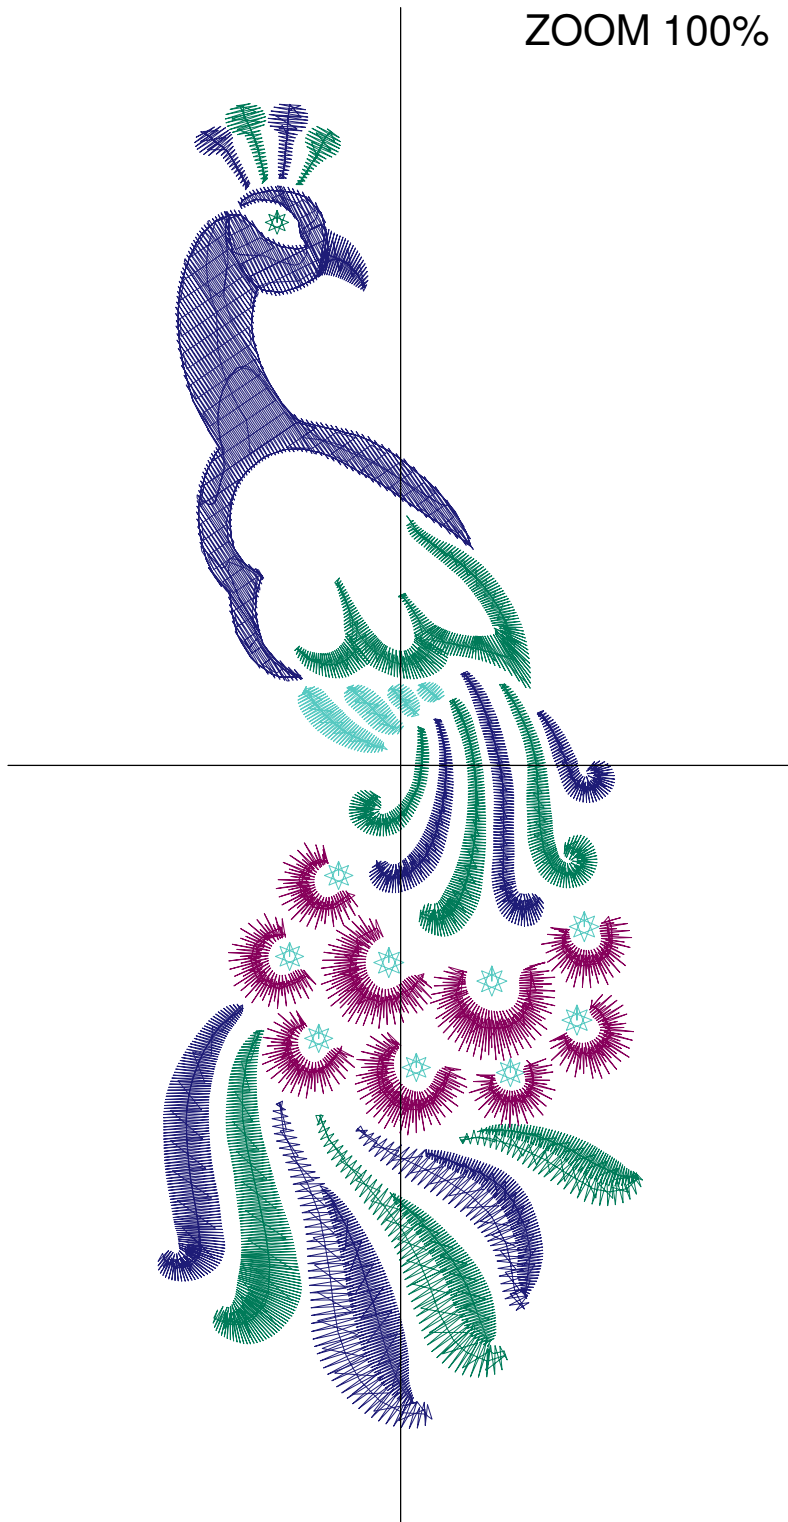

Design Name: atwdd-0297	Customer Name:	Machine Set: Default	
Size=64.10 mm x 175.20 mm	Stitch No.=8278	ChangeColor No.=3	Trim No.=39

No.	Thread	Length(m)
1.	Robison Anton Super Brite Poly.Fire Blue.5736	10.56
2.	Robison Anton Super Brite Poly.Irish Green.5812	6.87
3.	Robison Anton Super Brite Poly.Green Pearl.5752	0.91
4.	Robison Anton Super Brite Poly.Raspberry Ice.9017	3.80

ZOOM 100%

Color Sequence:

Th.1(Fire Blue.5736) Th.2(Irish Green.581) Th.3(Green Pearl.5752) Th.4(Raspberry Ice.9017)