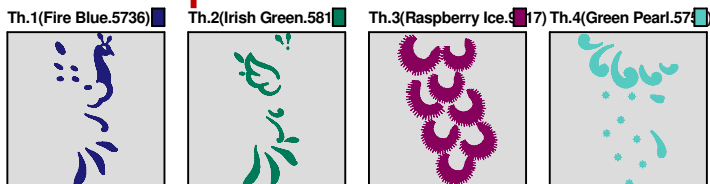

Color Sequence: