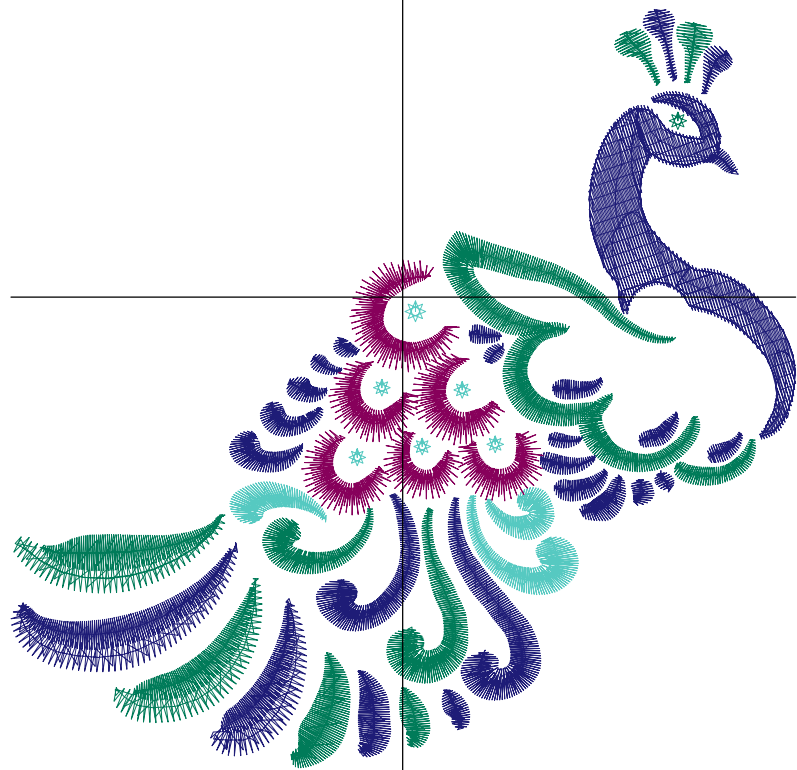

Design Name: atwdd-0288	Customer Name:	Machine Set: Default	
Size=130.80 mm x 126.40 mm	Stitch No.=8840	ChangeColor No.=3	Trim No.=48

**Design Note:**

No.	Thread	Length(m)
1.	 Robison Anton Super Brite Poly.Fire Blue.5736	11.78
2.	 Robison Anton Super Brite Poly.Irish Green.5812	8.26
3.	 Robison Anton Super Brite Poly.Green Pearl.5752	1.76
4.	 Robison Anton Super Brite Poly.Raspberry Ice.9017	3.31

ZOOM 79%

**Color Sequence:**

Th.1(Fire Blue.5736)  Th.2(Irish Green.5812)  Th.3(Green Pearl.5752)  Th.4(Raspberry Ice.9017) 

Design Name: atwdd-0289	Customer Name:	Machine Set: Default	
Size=130.80 mm x 126.40 mm	Stitch No.=11516	ChangeColor No.=3	Trim No.=50

**Design Note:**

No.	Thread	Length(m)
1.	 Robison Anton Super Brite Poly.Fire Blue.5736	14.54
2.	 Robison Anton Super Brite Poly.Irish Green.5812	10.57
3.	 Robison Anton Super Brite Poly.Green Pearl.5752	2.33
4.	 Robison Anton Super Brite Poly.Raspberry Ice.9017	3.84