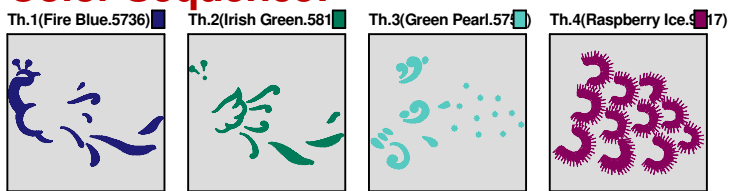

Color Sequence: