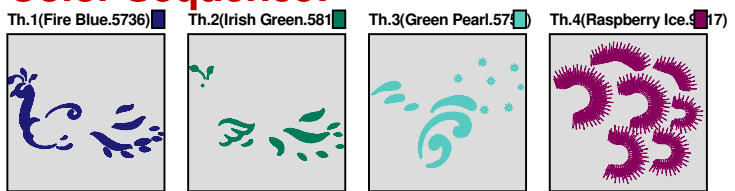

Color Sequence: