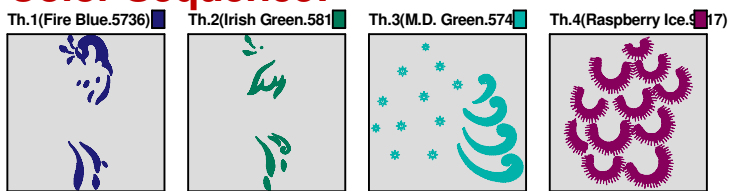

Color Sequence: