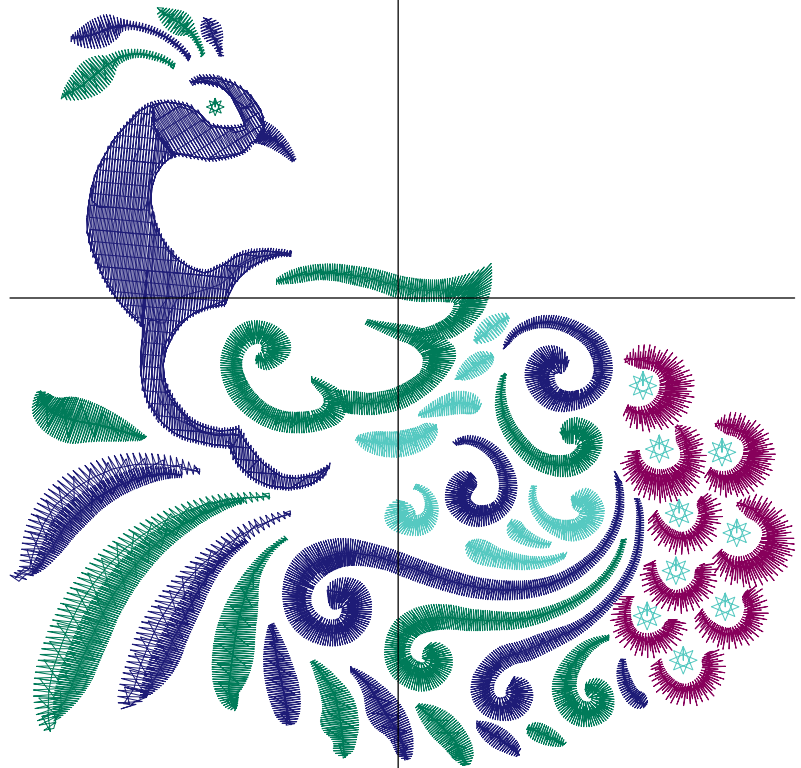

Design Name: atwdd-0288	Customer Name:	Machine Set: Default	
Size=130.80 mm x 126.40 mm	Stitch No.=8840	ChangeColor No.=3	Trim No.=48

**Design Note:**

No.	Thread	Length(m)
1.	 Robison Anton Super Brite Poly.Fire Blue.5736	11.78
2.	 Robison Anton Super Brite Poly.Irish Green.5812	8.26
3.	 Robison Anton Super Brite Poly.Green Pearl.5752	1.76
4.	 Robison Anton Super Brite Poly.Raspberry Ice.9017	3.31

ZOOM 79%

**Color Sequence:**

Th.1(Fire Blue.5736)  Th.2(Irish Green.5812)  Th.3(Green Pearl.5752)  Th.4(Raspberry Ice.9017) 

Design Name: atwdd-0289	Customer Name:	Machine Set: Default	
Size=130.80 mm x 126.40 mm	Stitch No.=11516	ChangeColor No.=3	Trim No.=50

**Design Note:**

No.	Thread	Length(m)
1.	 Robison Anton Super Brite Poly.Fire Blue.5736	14.54
2.	 Robison Anton Super Brite Poly.Irish Green.5812	10.57
3.	 Robison Anton Super Brite Poly.Green Pearl.5752	2.33
4.	 Robison Anton Super Brite Poly.Raspberry Ice.9017	3.84

ZOOM 79%

**Color Sequence:**

Th.1(Fire Blue.5736)  Th.2(Irish Green.5812)  Th.3(Green Pearl.5752)  Th.4(Raspberry Ice.9017) 

Design Name: atwdd-0290	Customer Name:	Machine Set: Default	
Size=73.70 mm x 176.20 mm	Stitch No.=9660	ChangeColor No.=3	Trim No.=49