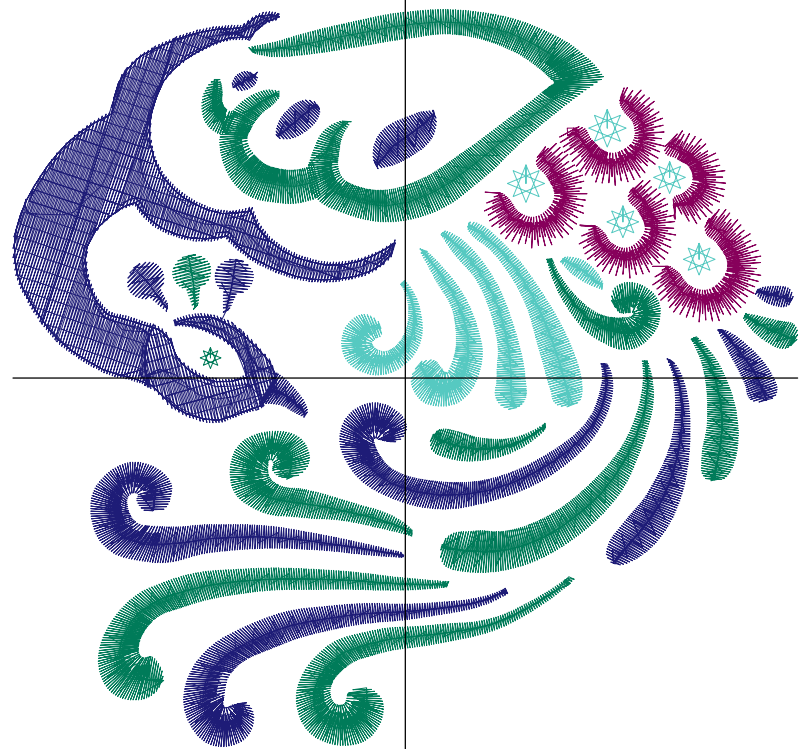

ZOOM 95%

## Color Sequence:

Th.1(Fire Blue.5736)  Th.2(Green Pearl.5752)  Th.3(Irish Green.5812)  Th.4(Raspberry Ice.9017) 

Design Name: atwdd-0293	Customer Name:	Machine Set: Default	
Size=126.40 mm x 118.80 mm	Stitch No.=11317	ChangeColor No.=3	Trim No.=35

No.	Thread	Length(m)
1.	Robison Anton Super Brite Poly.Fire Blue.5736	15.44
2.	Robison Anton Super Brite Poly.Irish Green.5812	12.79
3.	Robison Anton Super Brite Poly.Green Pearl.5752	3.26
4.	Robison Anton Super Brite Poly.Raspberry Ice.9017	3.04

ZOOM 82%