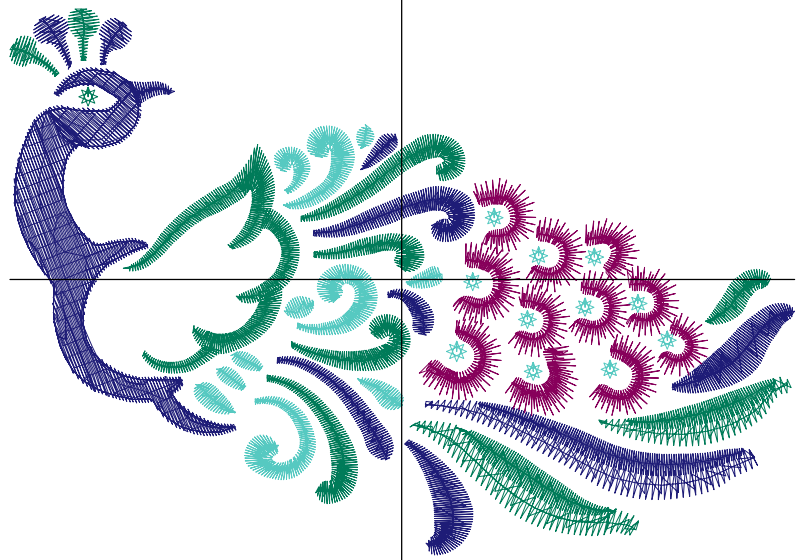

ZOOM 82%

## Color Sequence:

Th.1(Fire Blue.5736) Th.2(Irish Green.5812) Th.3(Green Pearl.5752) Th.4(Raspberry Ice.9017)

Design Name: atwdd-0294	Customer Name:	Machine Set: Default	
Size=126.20 mm x 87.80 mm	Stitch No.=8801	ChangeColor No.=3	Trim No.=53

No.	Thread	Length(m)
1.	 Robison Anton Super Brite Poly.Fire Blue.5736	8.50
2.	 Robison Anton Super Brite Poly.Irish Green.5812	6.29
3.	 Robison Anton Super Brite Poly.Green Pearl.5752	2.66
4.	 Robison Anton Super Brite Poly.Raspberry Ice.9017	3.48