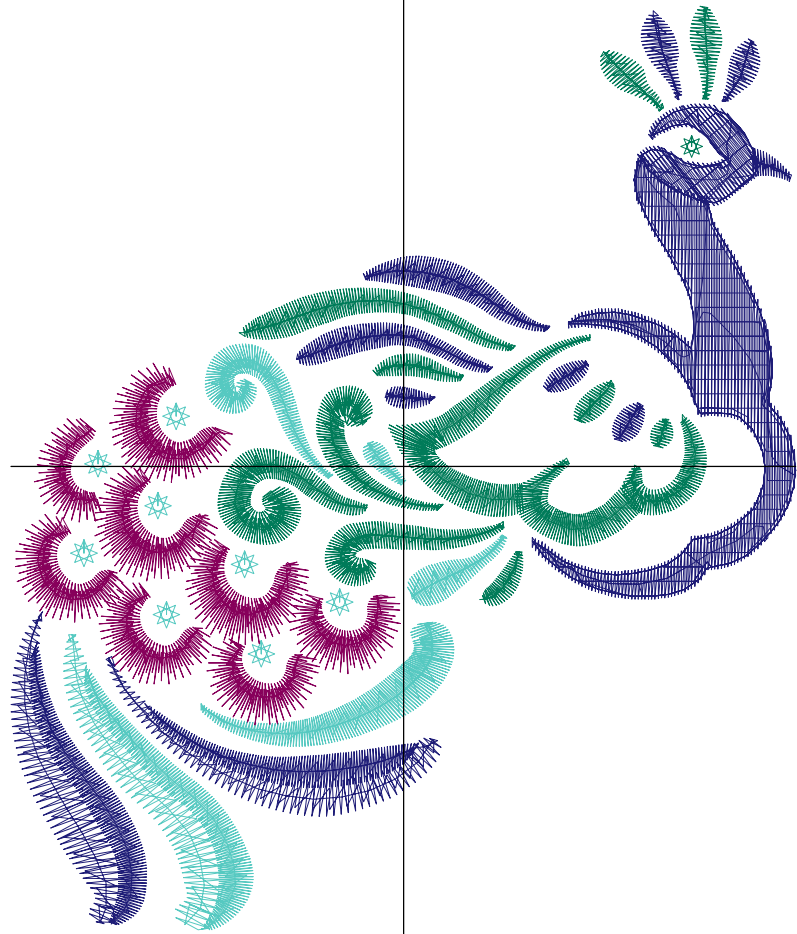

ZOOM 100%

## Color Sequence:

Th.1(Irish Green.5812)  Th.2(Fire Blue.5736)  Th.3(Green Pearl.5752)  Th.4(Raspberry Ice.9017) 

Design Name: atwdd-0292	Customer Name:	Machine Set: Default	
Size=108.70 mm x 128.10 mm	Stitch No.=9335	ChangeColor No.=3	Trim No.=40

No.	Thread	Length(m)
1.	 Robison Anton Super Brite Poly.Fire Blue.5736	10.17
2.	 Robison Anton Super Brite Poly.Green Pearl.5752	4.13
3.	 Robison Anton Super Brite Poly.Irish Green.5812	6.25
4.	 Robison Anton Super Brite Poly.Raspberry Ice.9017	4.73

ZOOM 95%