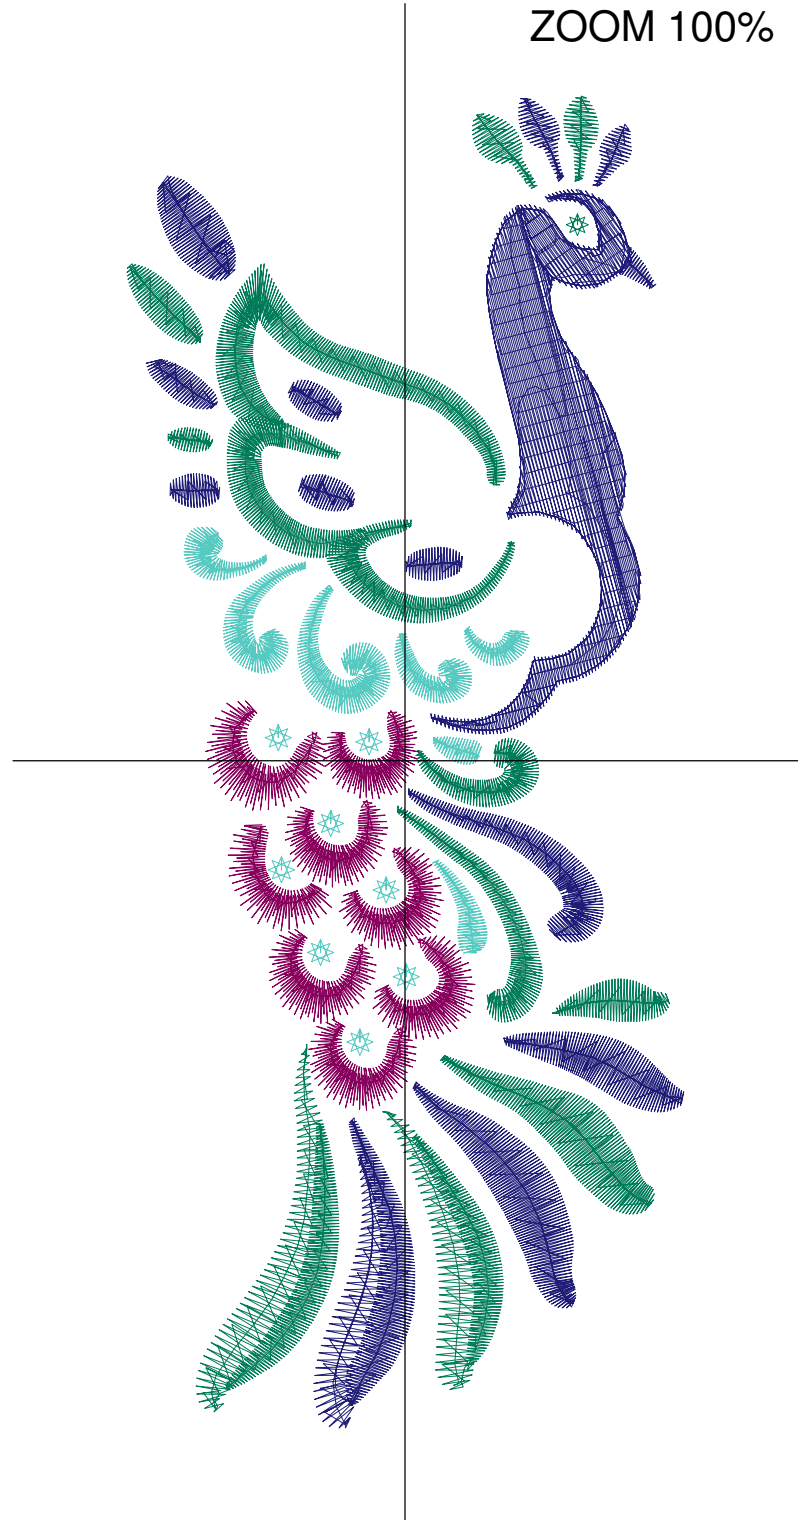

Design Name: atwdd-0290	Customer Name:	Machine Set: Default	
Size=73.70 mm x 176.20 mm	Stitch No.=9660	ChangeColor No.=3	Trim No.=49

No.	Thread	Length(m)
1.	Robison Anton Super Brite Poly.Fire Blue.5736	11.13
2.	Robison Anton Super Brite Poly.Irish Green.5812	9.60
3.	Robison Anton Super Brite Poly.Raspberry Ice.9017	4.29
4.	Robison Anton Super Brite Poly.Green Pearl.5752	2.64

ZOOM 100%