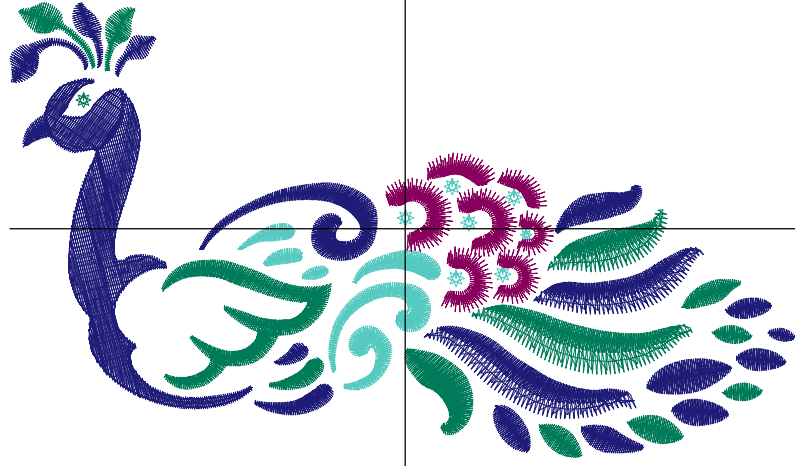

## Color Sequence:

Design Name: atwdd-0296	Customer Name:	Machine Set: Default	
Size=175.20 mm x 101.60 mm	Stitch No.=10075	ChangeColor No.=3	Trim No.=47

No.	Thread	Length(m)
1.	 Robison Anton Super Brite Poly.Fire Blue.5736	14.81
2.	 Robison Anton Super Brite Poly.Irish Green.5812	7.98
3.	 Robison Anton Super Brite Poly.Green Pearl.5752	2.64
4.	 Robison Anton Super Brite Poly.Raspberry Ice.9017	2.97

ZOOM 59%

## Color Sequence:

Design Name: atwdd-0297	Customer Name:	Machine Set: Default	
Size=64.10 mm x 175.20 mm	Stitch No.=8278	ChangeColor No.=3	Trim No.=39

No.	Thread	Length(m)
1.	 Robison Anton Super Brite Poly.Fire Blue.5736	10.56
2.	 Robison Anton Super Brite Poly.Irish Green.5812	6.87
3.	 Robison Anton Super Brite Poly.Green Pearl.5752	0.91
4.	 Robison Anton Super Brite Poly.Raspberry Ice.9017	3.80