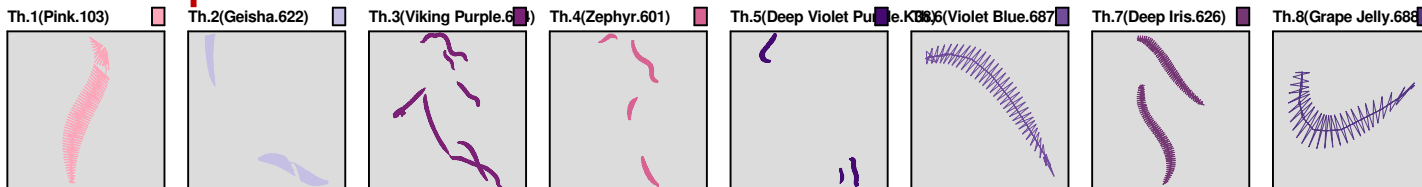

ZOOM 100%

Color Sequence:

Design Name: atwjtl0283	Customer Name:	Machine Set: Default	
Size=90.0 mm x 95.2 mm (3.54 inch x 3.75 inch) Stitch No.=3787 ChangeColor No.=6 Trim No.=12			

Design Note:

No.	Thread	Length(m)
1.	Floriani Poly.Pink.103	0.74
2.	Floriani Poly.Luxury.675	1.01
3.	Floriani Poly.Spring Beauty.653	0.61
4.	Floriani Poly.Light Violet.661	1.23
5.	Floriani Poly.Deep Violet.665	2.67
6.	Floriani Poly.Afterglow.624	0.59
7.	Floriani Poly.Venice Blue.383	0.67

ZOOM 100%

Color Sequence:

Design Name: atwjt0284	Customer Name:	Machine Set: Default	
Size=68.6 mm x 95.6 mm (2.70 inch x 3.76 inch) Stitch No.=3102 ChangeColor No.=8 Trim No.=16			

Design Note:

No.	Thread	Length(m)
1.	Floriani Poly.Pink.103	0.43
2.	Floriani Poly.Geisha.622	0.70
3.	Floriani Poly.Viking Purple.694	2.65
4.	Floriani Poly.Zephyr.601	0.54
5.	Floriani Poly.Deep Violet Purple.K38	0.49
6.	Floriani Poly.Violet Blue.687	0.15
7.	Floriani Poly.Deep Iris.626	0.50
8.	Floriani Poly.Grape Jelly.688	0.12
9.	Floriani Poly.Violet Blue.687	0.40

ZOOM 100%

Color Sequence:

Design Name: atwjt0285	Customer Name:	Machine Set: Default	
Size=95.5 mm x 89.6 mm (3.76 inch x 3.53 inch) Stitch No.=3434 ChangeColor No.=7 Trim No.=22			

Design Note:

No.	Thread	Length(m)
1.	Floriani Poly.Pink.103	1.00
2.	Floriani Poly.Violet.663	0.54
3.	Floriani Poly.Luxury.675	1.31
4.	Floriani Poly.Deep Violet Purple.K38	1.00
5.	Floriani Poly.Violet Blue.687	0.88
6.	Floriani Poly.Afterglow.624	1.06
7.	Floriani Poly.Venice Blue.383	0.24
8.	Floriani Poly.Powder Puff.133	0.44