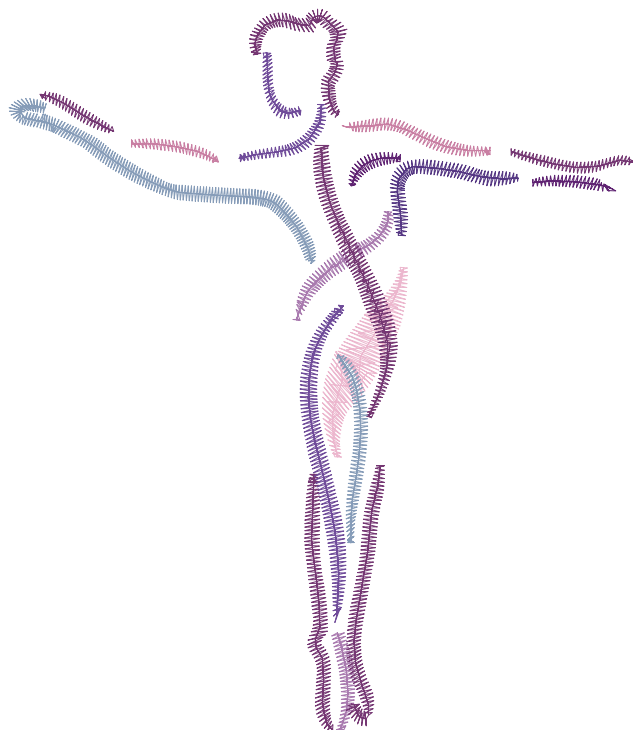

Design Name: atwjt0280	Customer Name:	Machine Set: Default	
Size=97.8 mm x 95.6 mm (3.85 inch x 3.76 inch) Stitch No.=4389 ChangeColor No.=7 Trim No.=22			

Design Note:

No.	Thread	Length(m)
1.	Floriani Poly.Pink Rose.1081	0.47
2.	Floriani Poly.Afterglow.624	2.22
3.	Floriani Poly.Deep Violet.665	1.89
4.	Floriani Poly.Spring Beauty.653	0.98
5.	Floriani Poly.Light Violet.661	0.55
6.	Floriani Poly.Viking Purple.694	0.83
7.	Floriani Poly.Deep Iris.626	1.17
8.	Floriani Poly.Violet Blue.687	0.55

ZOOM 100%

Color Sequence:

Design Name: atwjtl0281	Customer Name:	Machine Set: Default	
Size=65.6 mm x 95.8 mm (2.58 inch x 3.77 inch) Stitch No.=3292 ChangeColor No.=6 Trim No.=23			

Design Note:

No.	Thread	Length(m)
1.	Floriani Poly.Light Pink.102	0.57
2.	Floriani Poly.Light Violet.661	1.56
3.	Floriani Poly.Grape Jelly.688	1.09
4.	Floriani Poly.Spring Beauty.653	0.62
5.	Floriani Poly.Deep Iris.626	1.82
6.	Floriani Poly.Purple Passion.695	0.15
7.	Floriani Poly.Venice Blue.383	0.39

ZOOM 100%

Color Sequence:

Design Name: atwjtl0282a	Customer Name:	Machine Set: Default	
Size=83.2 mm x 95.5 mm (3.28 inch x 3.76 inch) Stitch No.=2580 ChangeColor No.=7 Trim No.=13			

Design Note:

No.	Thread	Length(m)
1.	Floriani Poly.Light Lilac.131	0.58
2.	Floriani Poly.Afterglow.624	0.32
3.	Floriani Poly.Purple Passion.695	0.17
4.	Floriani Poly.Deep Iris.626	1.66
5.	Floriani Poly.Grape Jelly.688	0.25
6.	Floriani Poly.Violet Blue.687	0.71
7.	Floriani Poly.Spring Beauty.653	0.27
8.	Floriani Poly.Lilac Blue.612	0.84

ZOOM 100%

Color Sequence:

Design Name: atwjtl0283	Customer Name:	Machine Set: Default	
Size=90.0 mm x 95.2 mm (3.54 inch x 3.75 inch) Stitch No.=3787 ChangeColor No.=6 Trim No.=12			

Design Note:

No.	Thread	Length(m)
1.	Floriani Poly.Pink.103	0.74
2.	Floriani Poly.Luxury.675	1.01
3.	Floriani Poly.Spring Beauty.653	0.61
4.	Floriani Poly.Light Violet.661	1.23
5.	Floriani Poly.Deep Violet.665	2.67
6.	Floriani Poly.Afterglow.624	0.59
7.	Floriani Poly.Venice Blue.383	0.67