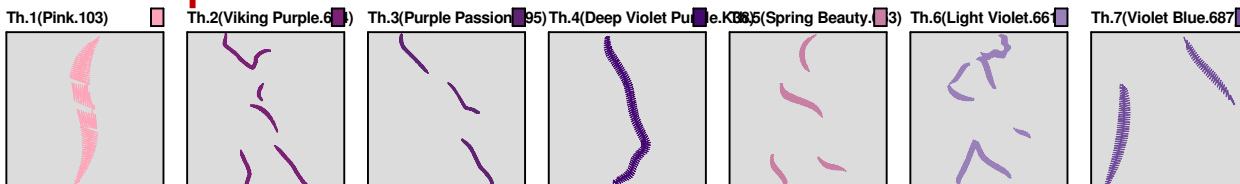

ZOOM 100%

Color Sequence:

Design Name: atwjt0285	Customer Name:	Machine Set: Default	
Size=95.5 mm x 89.6 mm (3.76 inch x 3.53 inch) Stitch No.=3434 ChangeColor No.=7 Trim No.=22			

Design Note:

No.	Thread	Length(m)
1.	Floriani Poly.Pink.103	1.00
2.	Floriani Poly.Violet.663	0.54
3.	Floriani Poly.Luxury.675	1.31
4.	Floriani Poly.Deep Violet Purple.K38	1.00
5.	Floriani Poly.Violet Blue.687	0.88
6.	Floriani Poly.Afterglow.624	1.06
7.	Floriani Poly.Venice Blue.383	0.24
8.	Floriani Poly.Powder Puff.133	0.44

ZOOM 100%

Color Sequence:

Design Name: atwjtl0286	Customer Name:	Machine Set: Default	
Size=56.0 mm x 95.3 mm (2.20 inch x 3.75 inch) Stitch No.=2899 ChangeColor No.=6 Trim No.=15			

Design Note:

No.	Thread	Length(m)
1.	Floriani Poly.Pink.103	0.54
2.	Floriani Poly.Luxury.675	1.47
3.	Floriani Poly.Purple Passion.695	0.91
4.	Floriani Poly.Deep Violet Purple.K38	0.39
5.	Floriani Poly.Spring Beauty.653	0.71
6.	Floriani Poly.Light Violet.661	1.07
7.	Floriani Poly.Violet Blue.687	0.34

ZOOM 100%

Color Sequence:

Design Name: atwjt0287	Customer Name:	Machine Set: Default	
Size=95.2 mm x 80.8 mm (3.75 inch x 3.18 inch) Stitch No.=3583 ChangeColor No.=6 Trim No.=16			

Design Note:

No.	Thread	Length(m)
1.	Floriani Poly.Pink.103	0.55
2.	Floriani Poly.Afterglow.624	0.78
3.	Floriani Poly.Violet Blue.687	0.63
4.	Floriani Poly.Deep Violet Purple.K38	0.64
5.	Floriani Poly.Luxury.675	2.70
6.	Floriani Poly.Light Violet.661	0.78
7.	Floriani Poly.Bright Pink.125	0.84

ZOOM 100%

Color Sequence:

Design Name: atwjt0288	Customer Name:	Machine Set: Default	
Size=86.4 mm x 96.0 mm (3.40 inch x 3.78 inch) Stitch No.=3005 ChangeColor No.=6 Trim No.=18			

Design Note:

No.	Thread	Length(m)
1.	Floriani Poly.Pink.103	0.56
2.	Floriani Poly.Grape Jelly.688	1.39
3.	Floriani Poly.Amethyst.672	0.12
4.	Floriani Poly.Luxury.675	1.41
5.	Floriani Poly.Light Violet.661	1.27
6.	Floriani Poly.Deep Violet.665	0.62
7.	Floriani Poly.Venice Blue.383	0.60