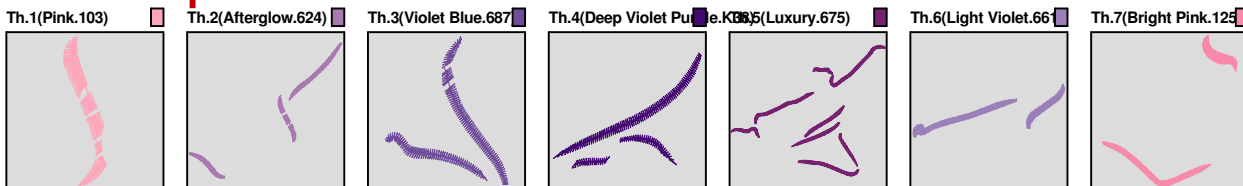

ZOOM 100%

Color Sequence:

Design Name: atwjtl0286	Customer Name:	Machine Set: Default	
Size=56.0 mm x 95.3 mm (2.20 inch x 3.75 inch) Stitch No.=2899 ChangeColor No.=6 Trim No.=15			

Design Note:

No.	Thread	Length(m)
1.	Floriani Poly.Pink.103	0.54
2.	Floriani Poly.Luxury.675	1.47
3.	Floriani Poly.Purple Passion.695	0.91
4.	Floriani Poly.Deep Violet Purple.K38	0.39
5.	Floriani Poly.Spring Beauty.653	0.71
6.	Floriani Poly.Light Violet.661	1.07
7.	Floriani Poly.Violet Blue.687	0.34

ZOOM 100%

Color Sequence:

Design Name: atwjt0287	Customer Name:	Machine Set: Default	
Size=95.2 mm x 80.8 mm (3.75 inch x 3.18 inch) Stitch No.=3583 ChangeColor No.=6 Trim No.=16			

Design Note:

No.	Thread	Length(m)
1.	Floriani Poly.Pink.103	0.55
2.	Floriani Poly.Afterglow.624	0.78
3.	Floriani Poly.Violet Blue.687	0.63
4.	Floriani Poly.Deep Violet Purple.K38	0.64
5.	Floriani Poly.Luxury.675	2.70
6.	Floriani Poly.Light Violet.661	0.78
7.	Floriani Poly.Bright Pink.125	0.84

ZOOM 100%

Color Sequence:

Design Name: atwjt0288	Customer Name:	Machine Set: Default	
Size=86.4 mm x 96.0 mm (3.40 inch x 3.78 inch) Stitch No.=3005 ChangeColor No.=6 Trim No.=18			

Design Note:

No.	Thread	Length(m)
1.	Floriani Poly.Pink.103	0.56
2.	Floriani Poly.Grape Jelly.688	1.39
3.	Floriani Poly.Amethyst.672	0.12
4.	Floriani Poly.Luxury.675	1.41
5.	Floriani Poly.Light Violet.661	1.27
6.	Floriani Poly.Deep Violet.665	0.62
7.	Floriani Poly.Venice Blue.383	0.60

ZOOM 100%

Color Sequence:

Th.1(Pink.103) Th.2(Grape Jelly.688) Th.3(Amethyst.672) Th.4,5,6(Luxury.675) Th.7(Light Violet.661) Th.8(Deep Violet.665) Th.9,10,11(Venice Blue.383)

Design Name: atwjt0289	Customer Name:	Machine Set: Default	
Size=88.2 mm x 95.6 mm (3.47 inch x 3.76 inch) Stitch No.=4258 ChangeColor No.=6 Trim No.=23			