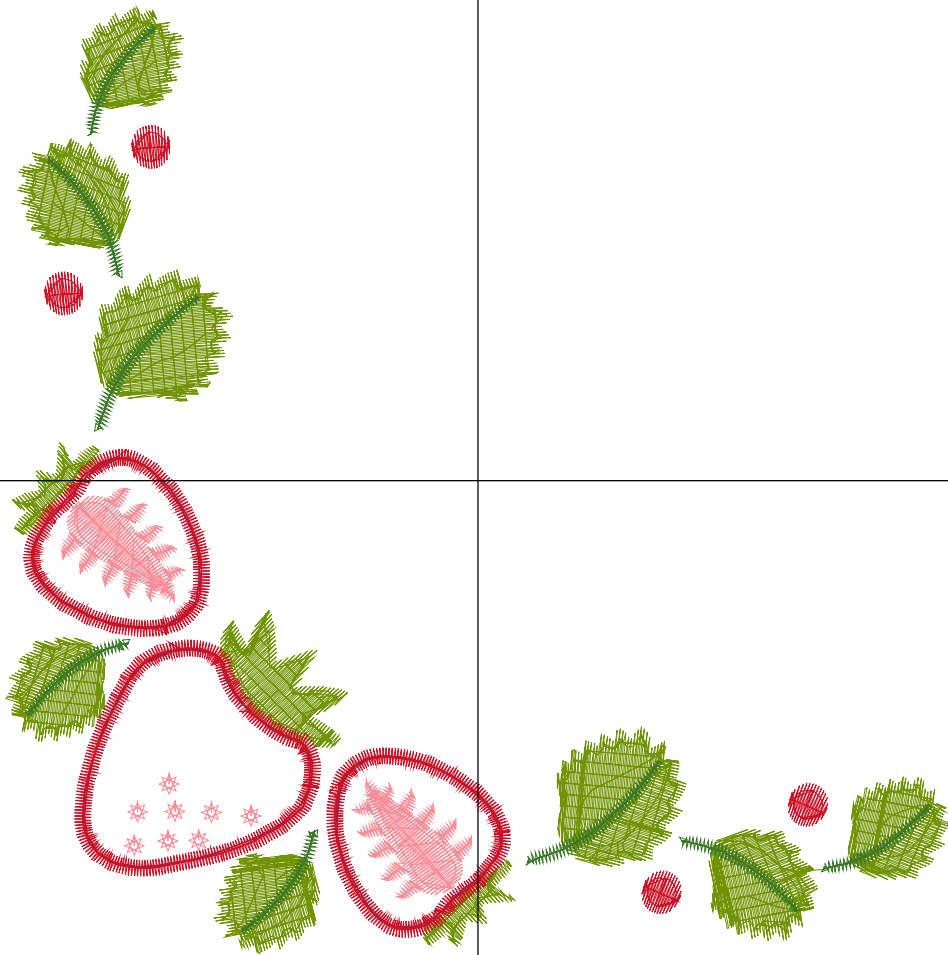

ZOOM 83%

Color Sequence:

Design Name: atwnls2171-5x7	Customer Name:	Machine Set: Default	
Size=125.6 mm x 123.9 mm (4.94 inch x 4.88 inch) Stitch No.=6060 ChangeColor No.=9 Trim No.=23			

Design Note:

No.	Thread	Length(m)
1.	 Robison Anton Super Brite Poly.Scarlet Flame.9020	0.27
2.	 Robison Anton Super Brite Poly.Baltic Blue.5741	0.26
3.	 Robison Anton Super Brite Poly.Finch.9035	3.62
4.	 Robison Anton Super Brite Poly.Wheat.5761	0.88
5.	 Robison Anton Super Brite Poly.Rust.5589	0.14
6.	 Robison Anton Super Brite Poly.Scarlet Flame.9020	0.15
7.	 Robison Anton Super Brite Poly.Baltic Blue.5741	0.12
8.	 Robison Anton Super Brite Poly.Finch.9035	2.08
9.	 Robison Anton Super Brite Poly.Chocolate.5527	0.25
10.	 Robison Anton Super Brite Poly.Enventide Green.9147	4.74

Design Name: atwnls2172-5x7	Customer Name:	Machine Set: Default	
Size=124.8 mm x 125.2 mm (4.91 inch x 4.93 inch) Stitch No.=10318 ChangeColor No.=5 Trim No.=55			

Design Note:

No.	Thread	Length(m)
1.	 Robison Anton Super Brite Poly.Green Dust.5757	12.09
2.	 Robison Anton Super Brite Poly.Green.5509	1.56
3.	 Robison Anton Super Brite Poly.Scarlet Flame.9020	0.38
4.	 Robison Anton Super Brite Poly.Baltic Blue.5741	0.37
5.	 Robison Anton Super Brite Poly.Scarlet Flame.9020	4.03
6.	 Robison Anton Super Brite Poly.Shrimp.5546	2.22

ZOOM 83%

Color Sequence:

Design Name: atwnls2173-5x7	Customer Name:	Machine Set: Default	
Size=124.0 mm x 124.4 mm (4.88 inch x 4.90 inch) Stitch No.=7779 ChangeColor No.=6 Trim No.=46			

Design Note:

No.	Thread	Length(m)
1.	 Robison Anton Super Brite Poly.Scarlet Flame.9020	0.39
2.	 Robison Anton Super Brite Poly.PN Navy (24).5824	0.35
3.	 Robison Anton Super Brite Poly.Scarlet Flame.9020	2.87
4.	 Robison Anton Super Brite Poly.Enventide Green.9147	1.60
5.	 Robison Anton Super Brite Poly.Green.5509	2.90
6.	 Robison Anton Super Brite Poly.Green Dust.5757	6.46
7.	 Robison Anton Super Brite Poly.Black.5596	1.96