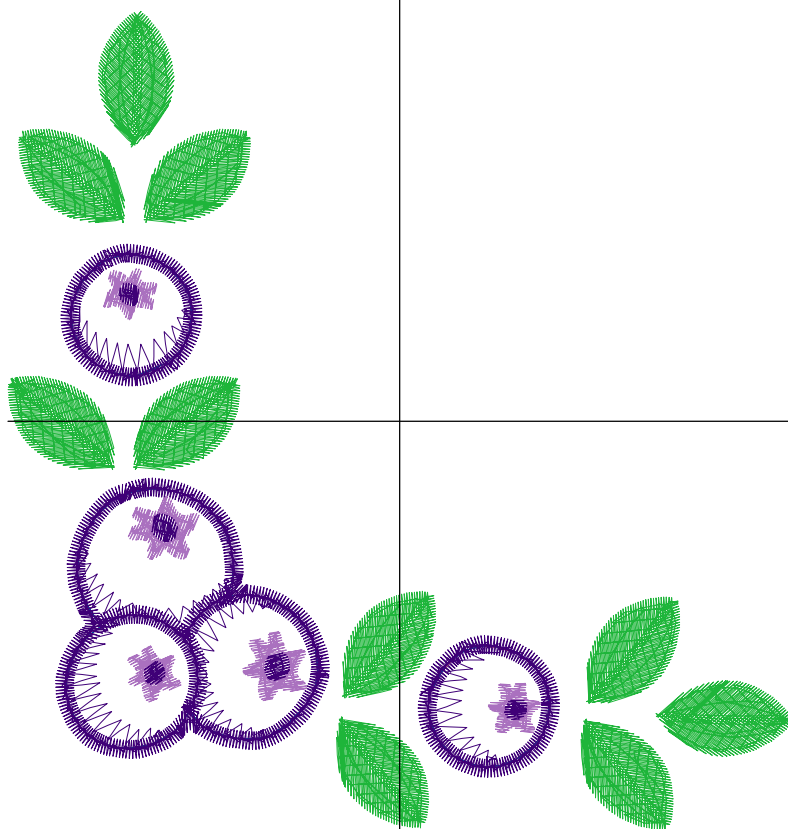

Design Name: atwnls2167-5x7	Customer Name:	Machine Set: Default	
Size=125.4 mm x 125.8 mm (4.94 inch x 4.95 inch) Stitch No.=6798 ChangeColor No.=7 Trim No.=18			

No.	Thread	Length(m)
1.	 Robison Anton Super Brite Poly.Chocolate.5527	0.48
2.	 Robison Anton Super Brite Poly.Scarlet Flame.9020	0.23
3.	 Robison Anton Super Brite Poly.Baltic Blue.5741	0.23
4.	 Robison Anton Super Brite Poly.Enventide Green.9147	2.99
5.	 Robison Anton Super Brite Poly.Green Dust.5757	8.05
6.	 Robison Anton Super Brite Poly.Scarlet Flame.9020	0.24
7.	 Robison Anton Super Brite Poly.Baltic Blue.5741	0.22
8.	 Robison Anton Super Brite Poly.Scarlet Flame.9020	2.81

ZOOM 83%

Color Sequence:

Design Name: atwnls2168-5x7	Customer Name:	Machine Set: Default	
Size=120.9 mm x 126.1 mm (4.76 inch x 4.96 inch) Stitch No.=9430 ChangeColor No.=5 Trim No.=31			

Design Note:

No.	Thread	Length(m)
1.	 Robison Anton Super Brite Poly.Scarlet Flame.9020	0.48
2.	 Robison Anton Super Brite Poly.Baltic Blue.5741	0.48
3.	 Robison Anton Super Brite Poly.Deep Purple.5803	5.36
4.	 Robison Anton Super Brite Poly.Cindy Purple.9088	1.96
5.	 Robison Anton Super Brite Poly.Deep Purple.5803	0.46
6.	 Robison Anton Super Brite Poly.Enventide Green.9147	12.17

ZOOM 86%

Color Sequence:

Th.1(Scarlet Flame.9020) Th.2(Baltic Blue.5741) Th.3(Deep Purple.5803) Th.4(Cindy Purple.9088) Th.5(Deep Purple.5803) Th.6(Enventide Green.9147)

Design Name: atwnls2169-5x7	Customer Name:	Machine Set: Default	
Size=126.6 mm x 126.8 mm (4.98 inch x 4.99 inch) Stitch No.=10468 ChangeColor No.=9 Trim No.=48			