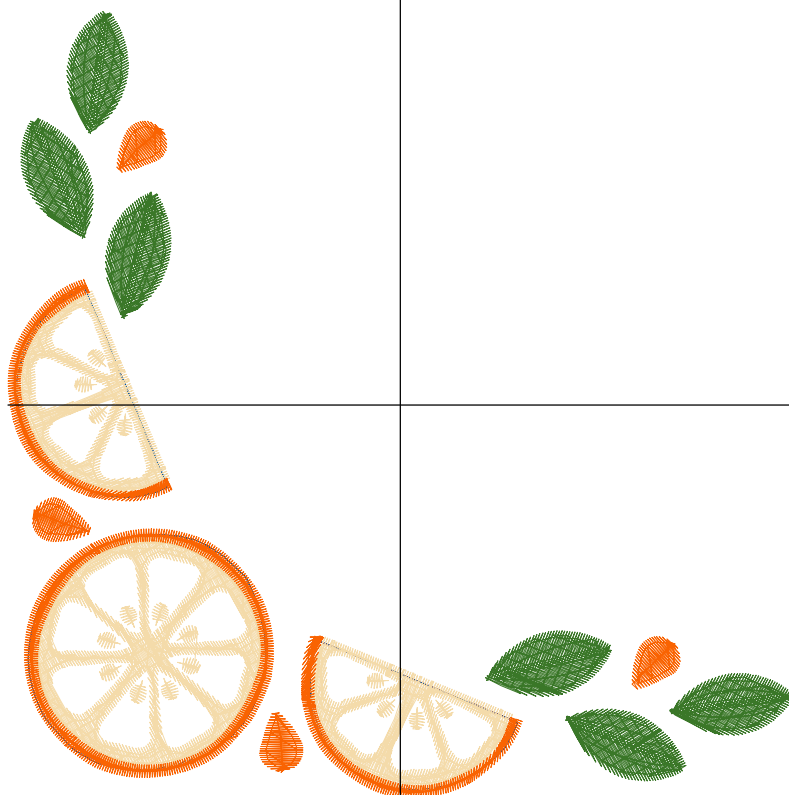

Design Name: atwnls2170-5x7	Customer Name:	Machine Set: Default	
Size=125.8 mm x 126.2 mm (4.95 inch x 4.97 inch) Stitch No.=10159 ChangeColor No.=4 Trim No.=35			

No.	Thread	Length(m)
1.	Robison Anton Super Brite Poly.Dark Rust.5505	0.50
2.	Robison Anton Super Brite Poly.Baltic Blue.5741	0.43
3.	Robison Anton Super Brite Poly.Candy Tan.9094	9.63
4.	Robison Anton Super Brite Poly.Dark Texas Orange.5769	5.19
5.	Robison Anton Super Brite Poly.Green.5509	6.40

ZOOM 83%