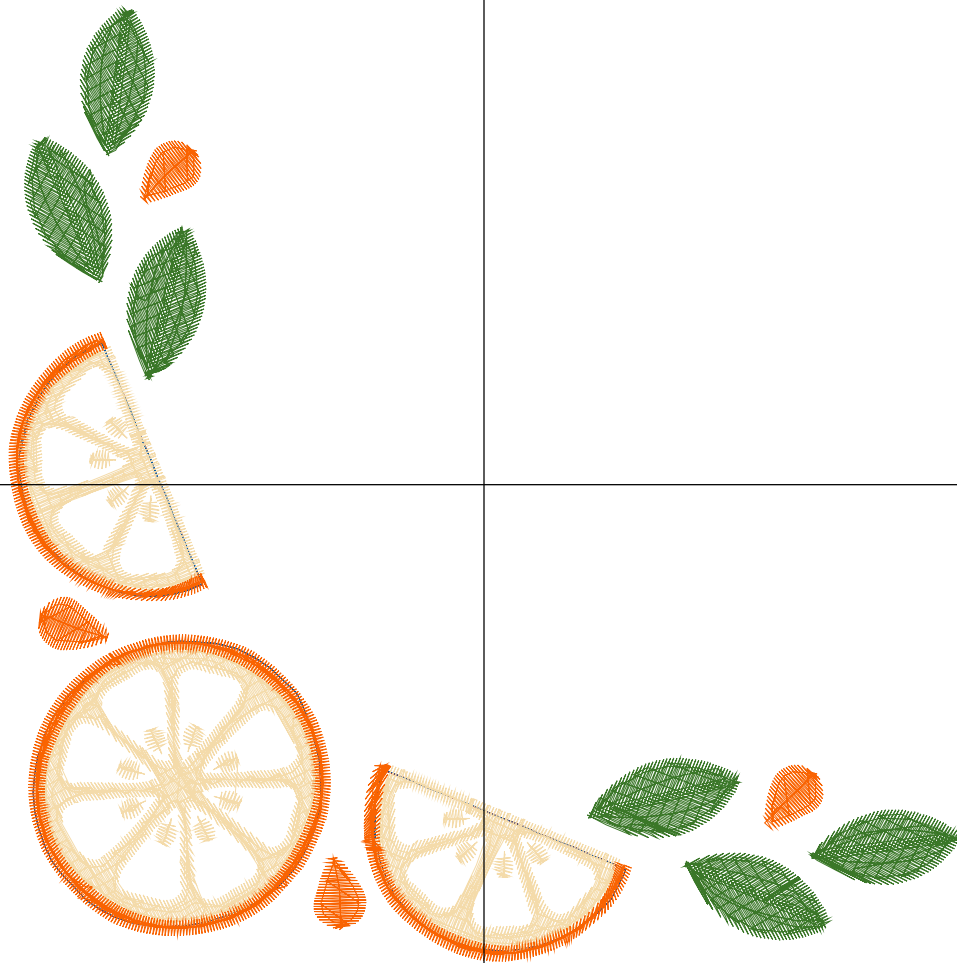

Design Name: atwnls2170-5x7	Customer Name:	Machine Set: Default	
Size=125.8 mm x 126.2 mm (4.95 inch x 4.97 inch) Stitch No.=10159 ChangeColor No.=4 Trim No.=35			

No.	Thread	Length(m)
1.	 Robison Anton Super Brite Poly.Dark Rust.5505	0.50
2.	 Robison Anton Super Brite Poly.Baltic Blue.5741	0.43
3.	 Robison Anton Super Brite Poly.Candy Tan.9094	9.63
4.	 Robison Anton Super Brite Poly.Dark Texas Orange.5769	5.19
5.	 Robison Anton Super Brite Poly.Green.5509	6.40

ZOOM 83%

Color Sequence:

Design Name: atwnls2171-5x7	Customer Name:	Machine Set: Default	
Size=125.6 mm x 123.9 mm (4.94 inch x 4.88 inch) Stitch No.=6060 ChangeColor No.=9 Trim No.=23			

Design Note:

No.	Thread	Length(m)
1.	 Robison Anton Super Brite Poly.Scarlet Flame.9020	0.27
2.	 Robison Anton Super Brite Poly.Baltic Blue.5741	0.26
3.	 Robison Anton Super Brite Poly.Finch.9035	3.62
4.	 Robison Anton Super Brite Poly.Wheat.5761	0.88
5.	 Robison Anton Super Brite Poly.Rust.5589	0.14
6.	 Robison Anton Super Brite Poly.Scarlet Flame.9020	0.15
7.	 Robison Anton Super Brite Poly.Baltic Blue.5741	0.12
8.	 Robison Anton Super Brite Poly.Finch.9035	2.08
9.	 Robison Anton Super Brite Poly.Chocolate.5527	0.25
10.	 Robison Anton Super Brite Poly.Enventide Green.9147	4.74

Design Name: atwnls2172-5x7	Customer Name:	Machine Set: Default	
Size=124.8 mm x 125.2 mm (4.91 inch x 4.93 inch) Stitch No.=10318 ChangeColor No.=5 Trim No.=55			

Design Note:

No.	Thread	Length(m)
1.	 Robison Anton Super Brite Poly.Green Dust.5757	12.09
2.	 Robison Anton Super Brite Poly.Green.5509	1.56
3.	 Robison Anton Super Brite Poly.Scarlet Flame.9020	0.38
4.	 Robison Anton Super Brite Poly.Baltic Blue.5741	0.37
5.	 Robison Anton Super Brite Poly.Scarlet Flame.9020	4.03
6.	 Robison Anton Super Brite Poly.Shrimp.5546	2.22