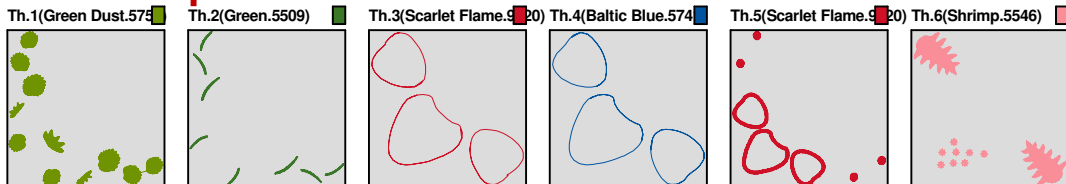

ZOOM 83%

Color Sequence:

Th.1(Scarlet Flame.9020)	Th.2(Baltic Blue.5741)	Th.3(Finch.9035)	Th.4(Wheat.5761)	Th.5(Rust.5589)	Th.6(Scarlet Flame.9020)	Th.7(Baltic Blue.5741)	Th.8(Finch.9035)
							
Th.9(Chocolate.5527)	Th.10(Enventide Green.9147)						
							

Design Name: atwnls2172-5x7	Customer Name:	Machine Set: Default	
Size=124.8 mm x 125.2 mm (4.91 inch x 4.93 inch) Stitch No.=10318 ChangeColor No.=5 Trim No.=55			

Design Note:

No.	Thread	Length(m)
1.	 Robison Anton Super Brite Poly.Green Dust.5757	12.09
2.	 Robison Anton Super Brite Poly.Green.5509	1.56
3.	 Robison Anton Super Brite Poly.Scarlet Flame.9020	0.38
4.	 Robison Anton Super Brite Poly.Baltic Blue.5741	0.37
5.	 Robison Anton Super Brite Poly.Scarlet Flame.9020	4.03
6.	 Robison Anton Super Brite Poly.Shrimp.5546	2.22

ZOOM 83%

Color Sequence:

Design Name: atwnls2173-5x7	Customer Name:	Machine Set: Default	
Size=124.0 mm x 124.4 mm (4.88 inch x 4.90 inch) Stitch No.=7779 ChangeColor No.=6 Trim No.=46			

Design Note:

No.	Thread	Length(m)
1.	 Robison Anton Super Brite Poly.Scarlet Flame.9020	0.39
2.	 Robison Anton Super Brite Poly.PN Navy (24).5824	0.35
3.	 Robison Anton Super Brite Poly.Scarlet Flame.9020	2.87
4.	 Robison Anton Super Brite Poly.Enventide Green.9147	1.60
5.	 Robison Anton Super Brite Poly.Green.5509	2.90
6.	 Robison Anton Super Brite Poly.Green Dust.5757	6.46
7.	 Robison Anton Super Brite Poly.Black.5596	1.96

ZOOM 84%

Color Sequence:

Th.1(Scarlet Flame.9020) Th.2(PN Navy (24).5824) Th.3(Scarlet Flame.9020) Th.4(Enventide Green.9147) Th.5(Green.5509) Th.6(Green Dust.5757) Th.7(Black.5596)