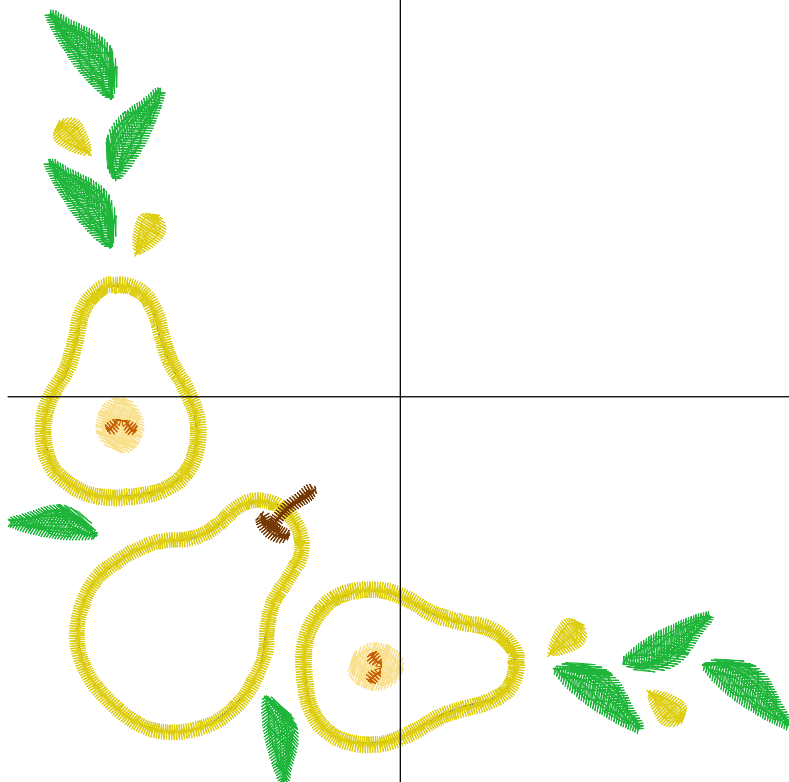

Design Name: atwnls2171-5x7	Customer Name:	Machine Set: Default	
Size=125.6 mm x 123.9 mm (4.94 inch x 4.88 inch) Stitch No.=6060 ChangeColor No.=9 Trim No.=23			

Design Note:

No.	Thread	Length(m)
1.	Robison Anton Super Brite Poly.Scarlet Flame.9020	0.27
2.	Robison Anton Super Brite Poly.Baltic Blue.5741	0.26
3.	Robison Anton Super Brite Poly.Finch.9035	3.62
4.	Robison Anton Super Brite Poly.Wheat.5761	0.88
5.	Robison Anton Super Brite Poly.Rust.5589	0.14
6.	Robison Anton Super Brite Poly.Scarlet Flame.9020	0.15
7.	Robison Anton Super Brite Poly.Baltic Blue.5741	0.12
8.	Robison Anton Super Brite Poly.Finch.9035	2.08
9.	Robison Anton Super Brite Poly.Chocolate.5527	0.25
10.	Robison Anton Super Brite Poly.Enventide Green.9147	4.74

ZOOM 83%

Color Sequence:

Th.1(Scarlet Flame.9020)	Th.2(Baltic Blue.5741)	Th.3(Finch.9035)	Th.4(Wheat.5761)	Th.5(Rust.5589)	Th.6(Scarlet Flame.9020)	Th.7(Baltic Blue.5741)	Th.8(Finch.9035)
Th.9(Chocolate.5527)	Th.10(Enventide Green.9147)