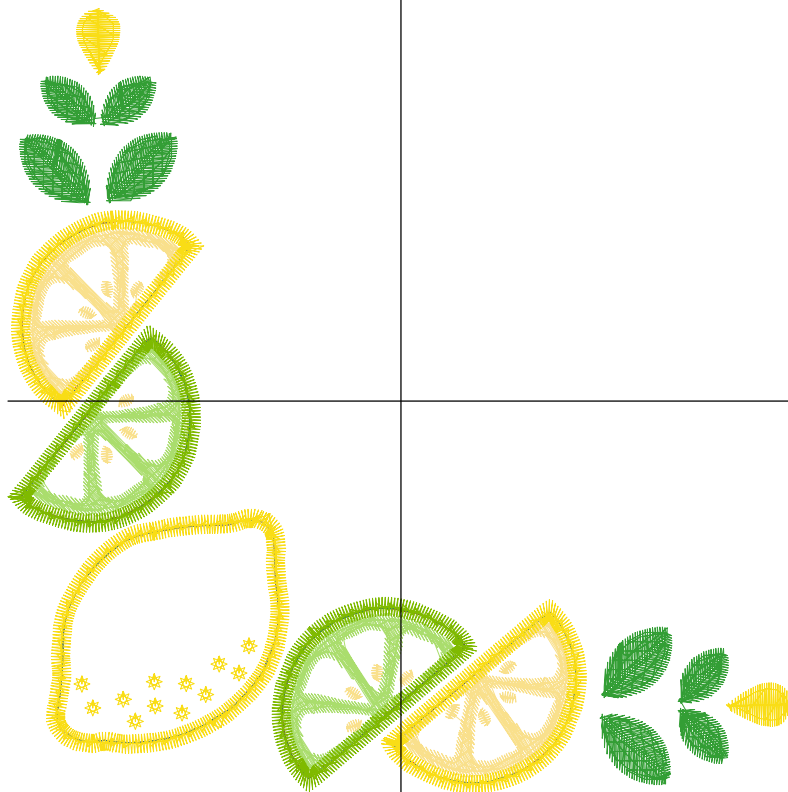

Design Name: atwnls2169-5x7	Customer Name:	Machine Set: Default	
Size=126.6 mm x 126.8 mm (4.98 inch x 4.99 inch) Stitch No.=10468 ChangeColor No.=9 Trim No.=48			

Design Note:

No.	Thread	Length(m)
1.	Robison Anton Super Brite Poly.Scarlet Flame.9020	0.44
2.	Robison Anton Super Brite Poly.Baltic Blue.5741	0.45
3.	Robison Anton Super Brite Poly.Wheat.5761	4.09
4.	Robison Anton Super Brite Poly.Sunflower.5762	5.77
5.	Robison Anton Super Brite Poly.Scarlet Flame.9020	0.32
6.	Robison Anton Super Brite Poly.Baltic Blue.5741	0.24
7.	Robison Anton Super Brite Poly.Pastoral Green.5621	3.76
8.	Robison Anton Super Brite Poly.Erin Green.5620	2.84
9.	Robison Anton Super Brite Poly.Wheat.5761	0.30
10.	Robison Anton Super Brite Poly.Emerald.5514	4.46

ZOOM 82%

Color Sequence:

Th.1(Scarlet Flame.9020)	Th.2(Baltic Blue.5741)	Th.3(Wheat.5761)	Th.4(Sunflower.5762)	Th.5(Scarlet Flame.9020)	Th.6(Baltic Blue.5741)	Th.7(Pastoral Green.5621)	Th.8(Erin Green.5620)
Th.9(Wheat.5761)	Th.10(Emerald.5514)