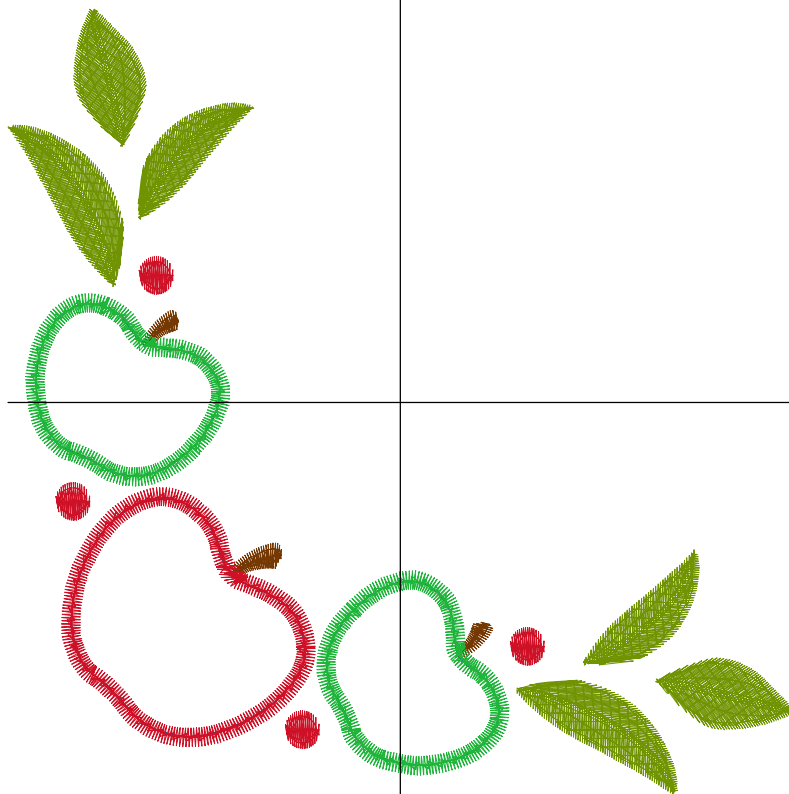

Design Name: atwnls2167-5x7	Customer Name:	Machine Set: Default	
Size=125.4 mm x 125.8 mm (4.94 inch x 4.95 inch) Stitch No.=6798 ChangeColor No.=7 Trim No.=18			

No.	Thread	Length(m)
1.	 Robison Anton Super Brite Poly.Chocolate.5527	0.48
2.	 Robison Anton Super Brite Poly.Scarlet Flame.9020	0.23
3.	 Robison Anton Super Brite Poly.Baltic Blue.5741	0.23
4.	 Robison Anton Super Brite Poly.Enventide Green.9147	2.99
5.	 Robison Anton Super Brite Poly.Green Dust.5757	8.05
6.	 Robison Anton Super Brite Poly.Scarlet Flame.9020	0.24
7.	 Robison Anton Super Brite Poly.Baltic Blue.5741	0.22
8.	 Robison Anton Super Brite Poly.Scarlet Flame.9020	2.81

ZOOM 83%

Color Sequence:

Design Name: atwnls2168-5x7	Customer Name:	Machine Set: Default	
Size=120.9 mm x 126.1 mm (4.76 inch x 4.96 inch) Stitch No.=9430 ChangeColor No.=5 Trim No.=31			

Design Note:

No.	Thread	Length(m)
1.	 Robison Anton Super Brite Poly.Scarlet Flame.9020	0.48
2.	 Robison Anton Super Brite Poly.Baltic Blue.5741	0.48
3.	 Robison Anton Super Brite Poly.Deep Purple.5803	5.36
4.	 Robison Anton Super Brite Poly.Cindy Purple.9088	1.96
5.	 Robison Anton Super Brite Poly.Deep Purple.5803	0.46
6.	 Robison Anton Super Brite Poly.Enventide Green.9147	12.17

ZOOM 86%

Color Sequence:

Th.1(Scarlet Flame.9020) Th.2(Baltic Blue.5741) Th.3(Deep Purple.5803) Th.4(Cindy Purple.9088) Th.5(Deep Purple.5803) Th.6(Enventide Green.9147)

Design Name: atwnls2169-5x7	Customer Name:	Machine Set: Default	
Size=126.6 mm x 126.8 mm (4.98 inch x 4.99 inch) Stitch No.=10468 ChangeColor No.=9 Trim No.=48			