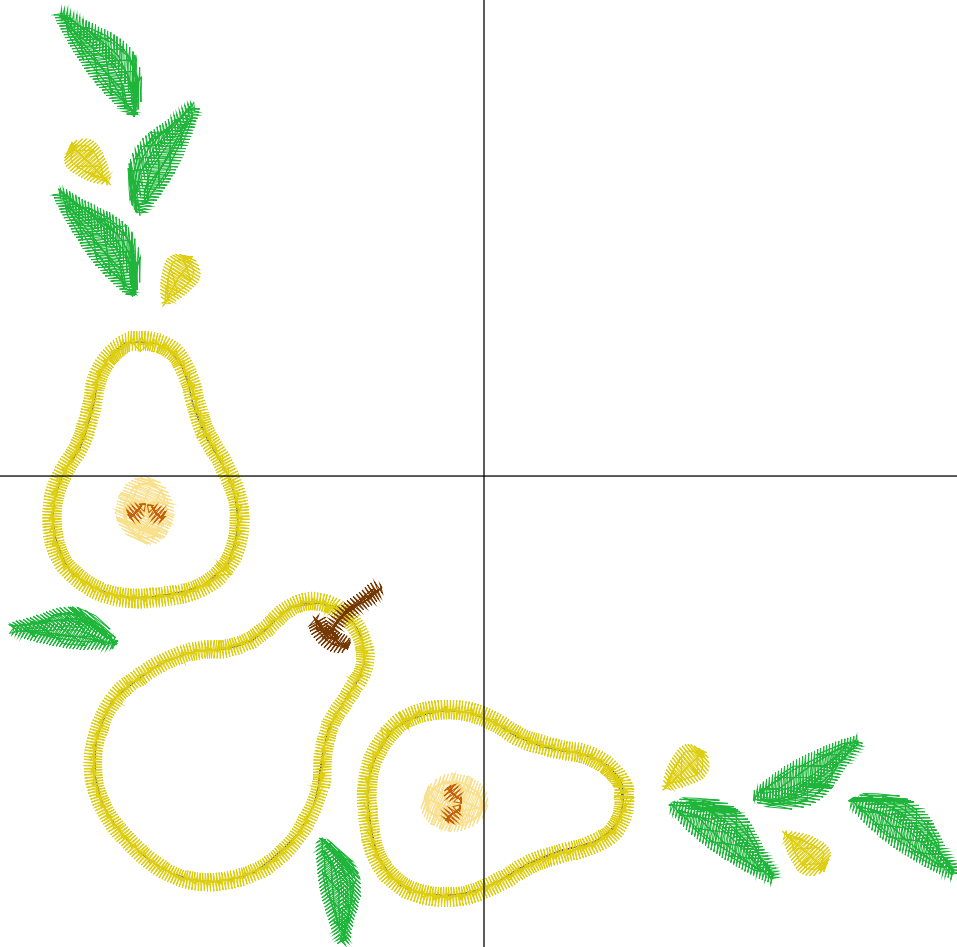

Design Name: atwnls2170-5x7	Customer Name:	Machine Set: Default	
Size=125.8 mm x 126.2 mm (4.95 inch x 4.97 inch) Stitch No.=10159 ChangeColor No.=4 Trim No.=35			

No.	Thread	Length(m)
1.	 Robison Anton Super Brite Poly.Dark Rust.5505	0.50
2.	 Robison Anton Super Brite Poly.Baltic Blue.5741	0.43
3.	 Robison Anton Super Brite Poly.Candy Tan.9094	9.63
4.	 Robison Anton Super Brite Poly.Dark Texas Orange.5769	5.19
5.	 Robison Anton Super Brite Poly.Green.5509	6.40

ZOOM 83%

Color Sequence:

Design Name: atwnls2171-5x7	Customer Name:	Machine Set: Default	
Size=125.6 mm x 123.9 mm (4.94 inch x 4.88 inch) Stitch No.=6060 ChangeColor No.=9 Trim No.=23			

Design Note:

No.	Thread	Length(m)
1.	 Robison Anton Super Brite Poly.Scarlet Flame.9020	0.27
2.	 Robison Anton Super Brite Poly.Baltic Blue.5741	0.26
3.	 Robison Anton Super Brite Poly.Finch.9035	3.62
4.	 Robison Anton Super Brite Poly.Wheat.5761	0.88
5.	 Robison Anton Super Brite Poly.Rust.5589	0.14
6.	 Robison Anton Super Brite Poly.Scarlet Flame.9020	0.15
7.	 Robison Anton Super Brite Poly.Baltic Blue.5741	0.12
8.	 Robison Anton Super Brite Poly.Finch.9035	2.08
9.	 Robison Anton Super Brite Poly.Chocolate.5527	0.25
10.	 Robison Anton Super Brite Poly.Enventide Green.9147	4.74

Design Name: atwnls2172-5x7	Customer Name:	Machine Set: Default	
Size=124.8 mm x 125.2 mm (4.91 inch x 4.93 inch) Stitch No.=10318 ChangeColor No.=5 Trim No.=55			

Design Note:

No.	Thread	Length(m)
1.	 Robison Anton Super Brite Poly.Green Dust.5757	12.09
2.	 Robison Anton Super Brite Poly.Green.5509	1.56
3.	 Robison Anton Super Brite Poly.Scarlet Flame.9020	0.38
4.	 Robison Anton Super Brite Poly.Baltic Blue.5741	0.37
5.	 Robison Anton Super Brite Poly.Scarlet Flame.9020	4.03
6.	 Robison Anton Super Brite Poly.Shrimp.5546	2.22