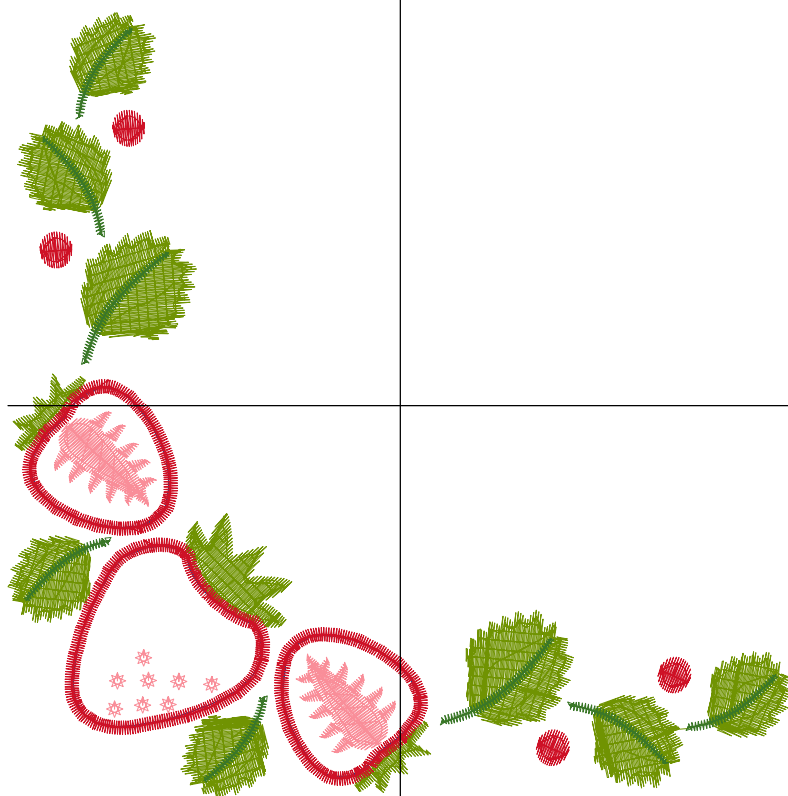

Design Name: atwnls2172-5x7	Customer Name:	Machine Set: Default	
Size=124.8 mm x 125.2 mm (4.91 inch x 4.93 inch) Stitch No.=10318 ChangeColor No.=5 Trim No.=55			

Design Note:

No.	Thread	Length(m)
1.	Robison Anton Super Brite Poly.Green Dust.5757	12.09
2.	Robison Anton Super Brite Poly.Green.5509	1.56
3.	Robison Anton Super Brite Poly.Scarlet Flame.9020	0.38
4.	Robison Anton Super Brite Poly.Baltic Blue.5741	0.37
5.	Robison Anton Super Brite Poly.Scarlet Flame.9020	4.03
6.	Robison Anton Super Brite Poly.Shrimp.5546	2.22

ZOOM 83%